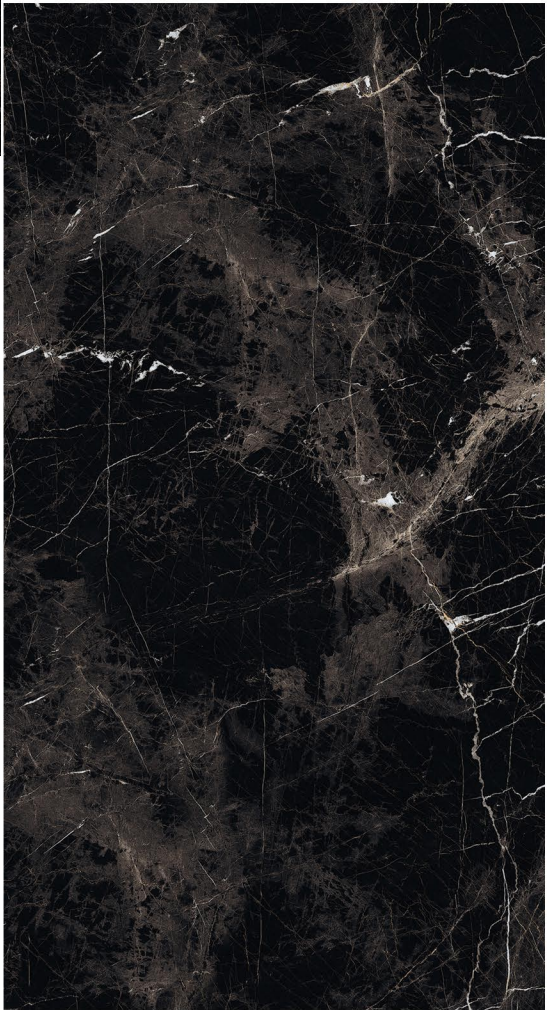

EXOTIC EMPERADOR

RANDOM

HG
HIGH GLOSS