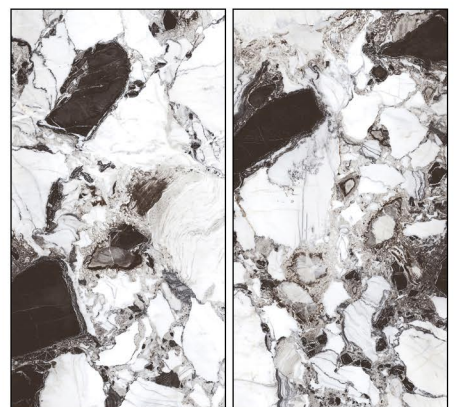

URBAN WHITE

RANDOM

HG
HIGH GLOSS