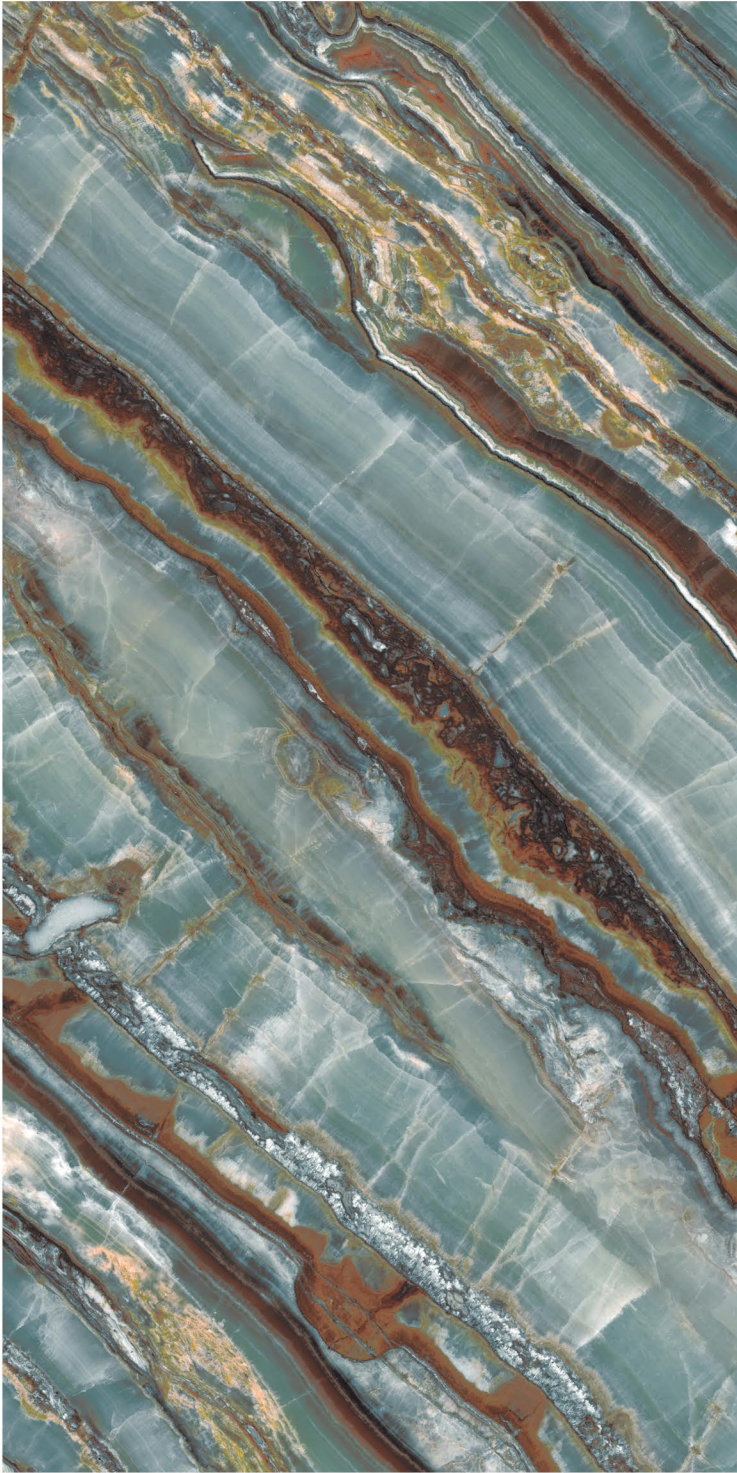

NEBULA SAPPHIRE

RANDOM

SP. COLOUR

CONCEPT OF NIOMI ONYX

NIOMI ONYX

RANDOM

SP. COLOUR

8000 x 1600