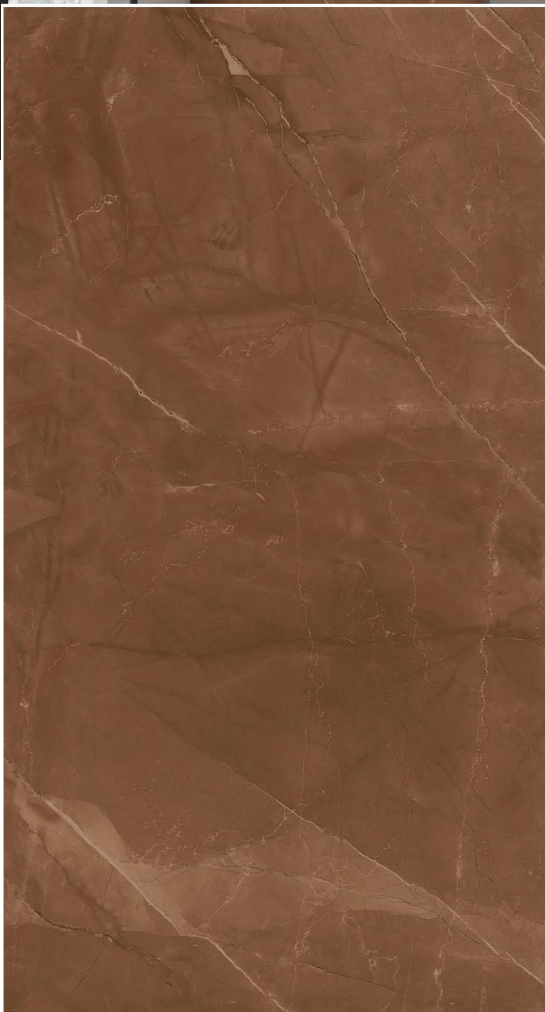

ARMANI BROWN

HG
HIGH GLOSS

RANDOM