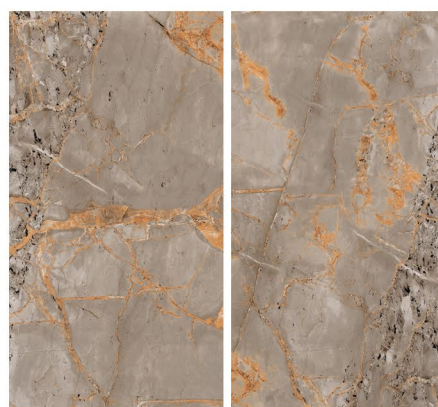

JELISCA TROOFI