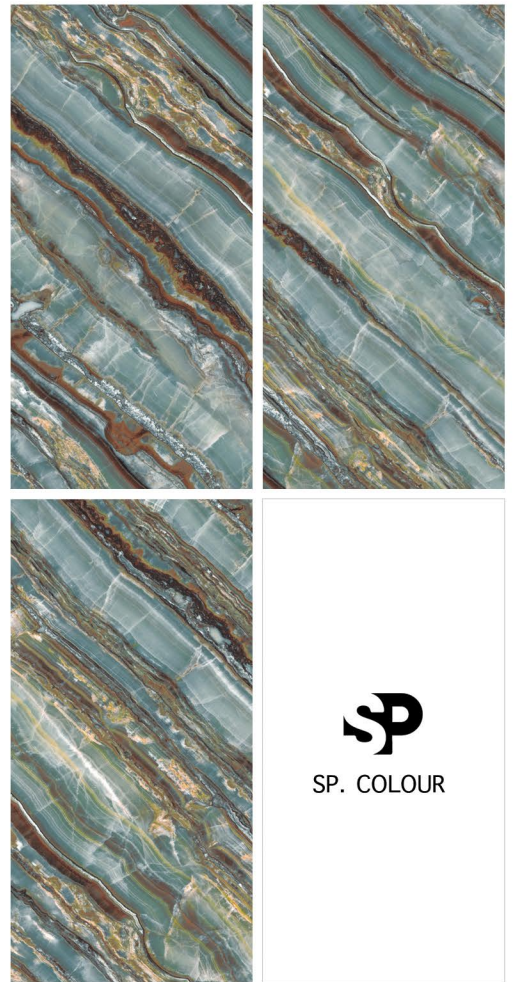

NEBULA SAPPHIRE

RANDOM

SP. COLOUR

CONCEPT OF NIOMI ONYX

NIOMI ONYX

RANDOM

SP. COLOUR

8000 x 1600