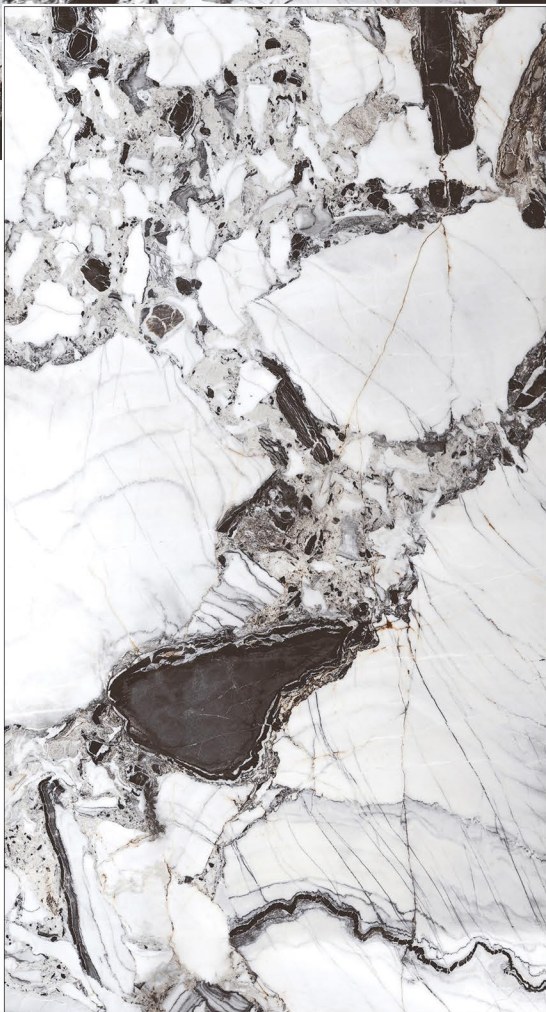

URBAN WHITE

RANDOM

HG
HIGH GLOSS