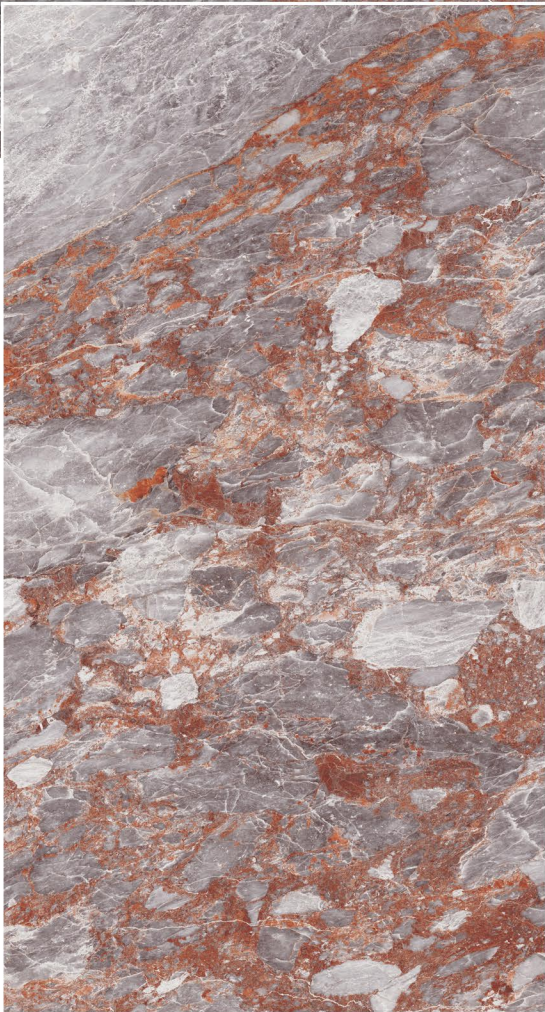

RANDOM

SP. COLOUR

8000 x 1600

HAMBURG COCODILE

RANDOM

LOREX RED

RANDOM

SP. COLOUR