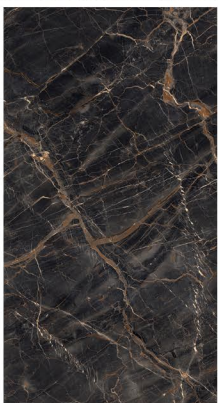

ESTRADA BLACK

HG
HIGH GLOSS

RANDOM