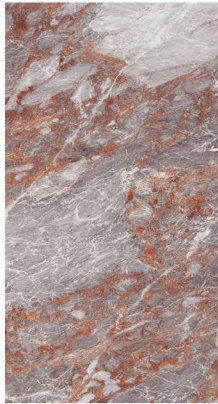

RANDOM

SP. COLOUR

8000 x 1600

HAMBURG COCODILE

RANDOM

LOREX RED

RANDOM

SP. COLOUR