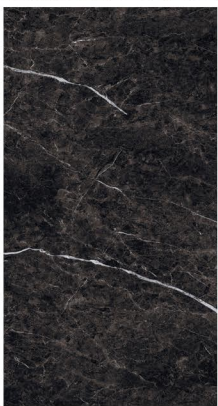

RANDOM

HG
HIGH GLOSS

CONCEPT OF SPARKLE NATURAL

SPARKLE NATURAL

RANDOM

HG
HIGH GLOSS

800 x 1600

THUNDER BLACK