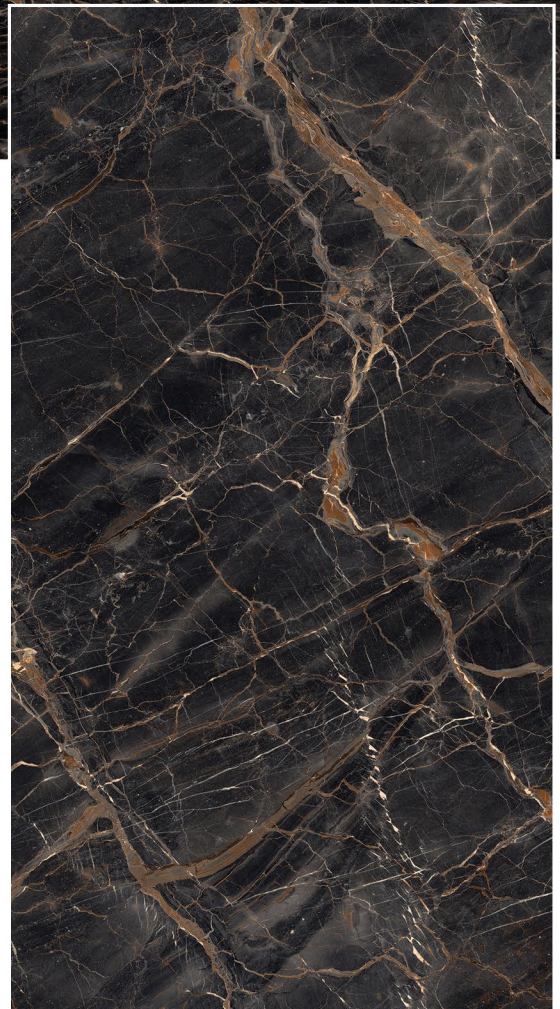

ESTRADA BLACK

HG
HIGH GLOSS

RANDOM