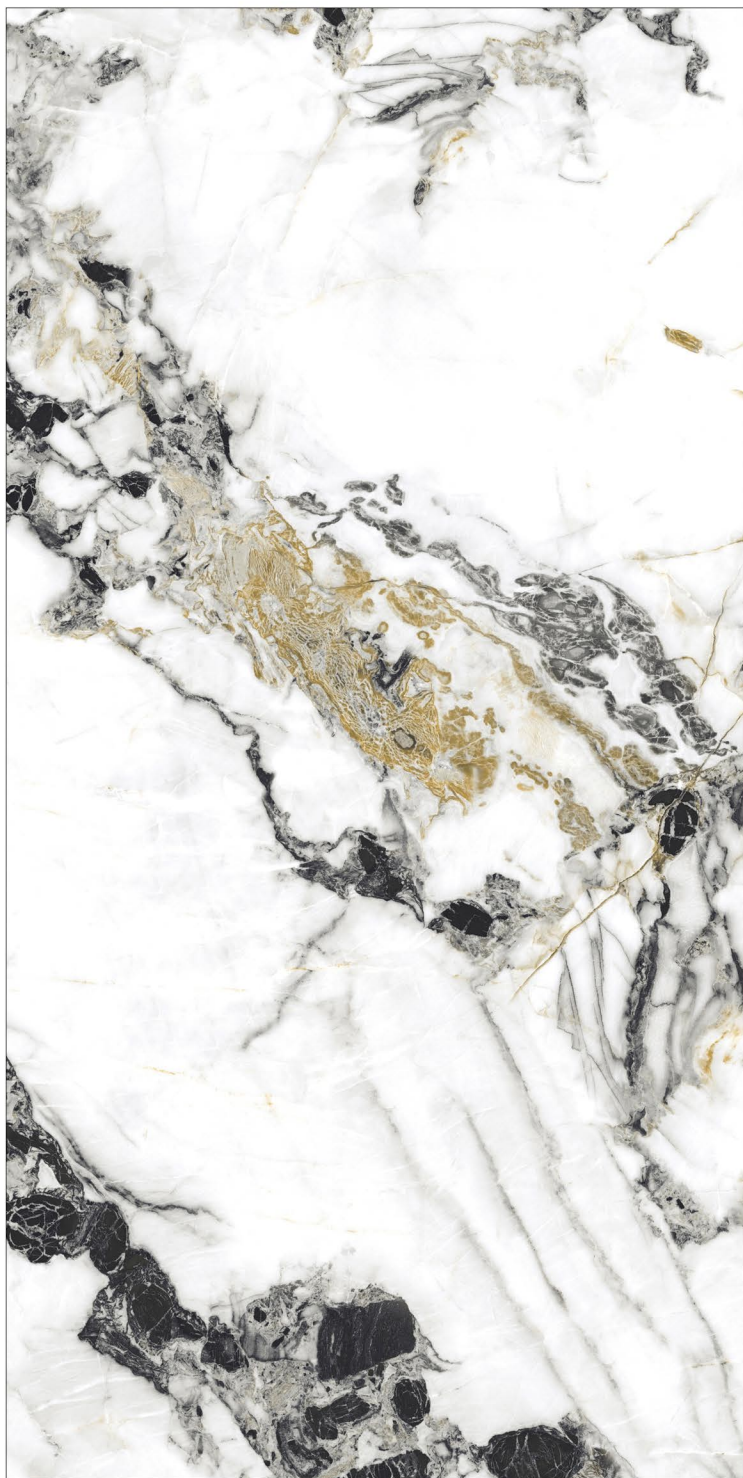

HG
HIGH GLOSS

RANDOM

URBAN WHITE

RANDOM

HG
HIGH GLOSS

CONCEPT OF ZLIN NATURAL

ZLIN NATURAL

8000 x 1600