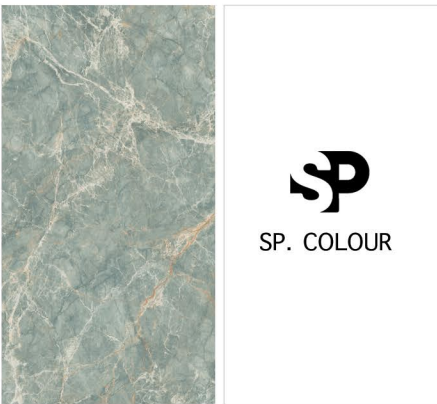

LUZON FERN

SP. COLOUR

RANDOM