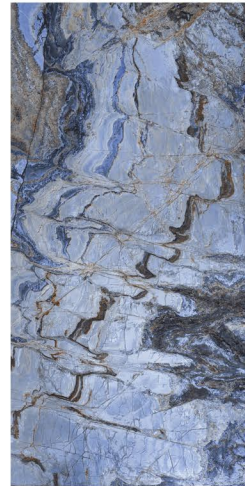

BLACK PANDA

RANDOM

HG
HIGH GLOSS

CONCEPT OF BLUE VINCI

BLUE VINCI

RANDOM

HG
HIGH GLOSS

8000 x 1600

BRATVI WHITE

HG
HIGH GLOSS

RANDOM

BRECCIA AURORA

RANDOM

HG
HIGH GLOSS

CONCEPT OF CARACUS BLACK

CARACUS BLACK