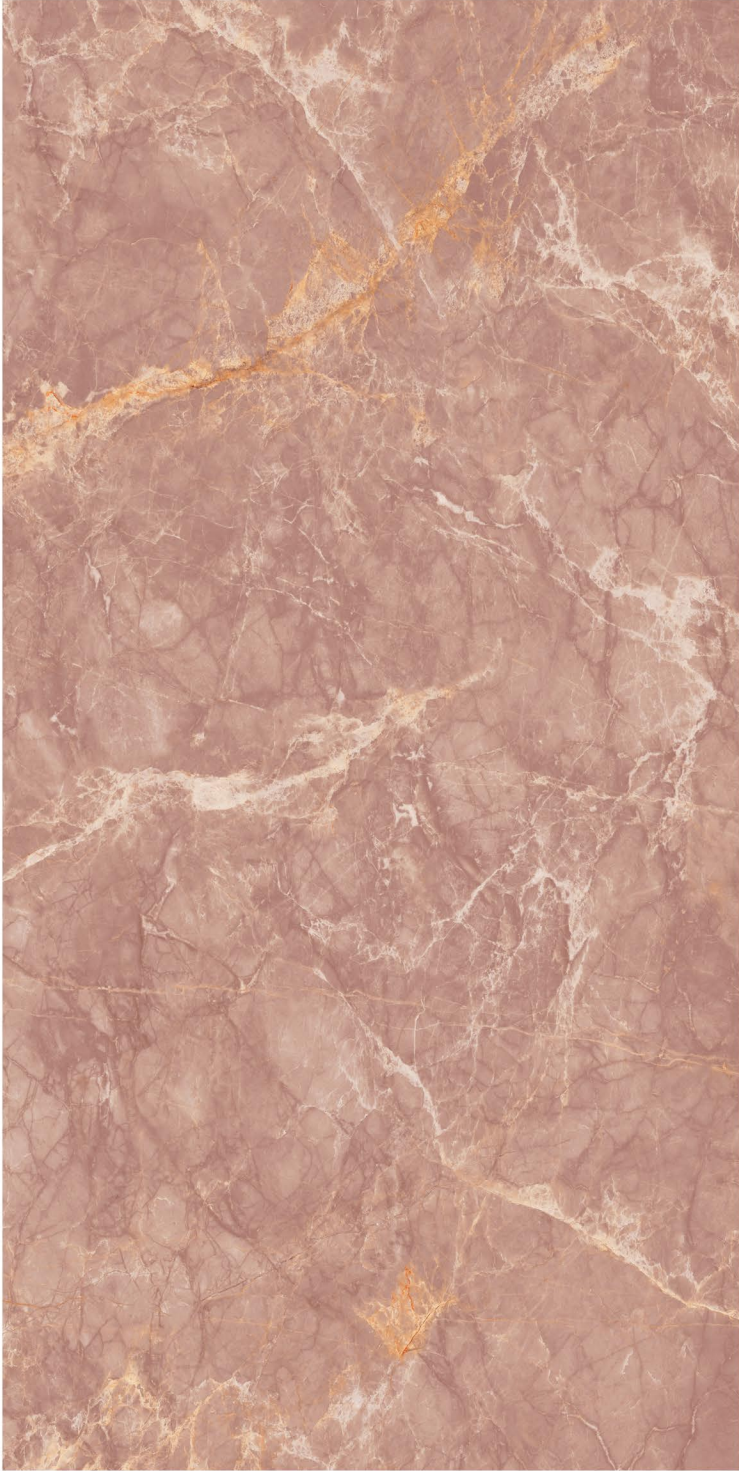

LUZON CORAL