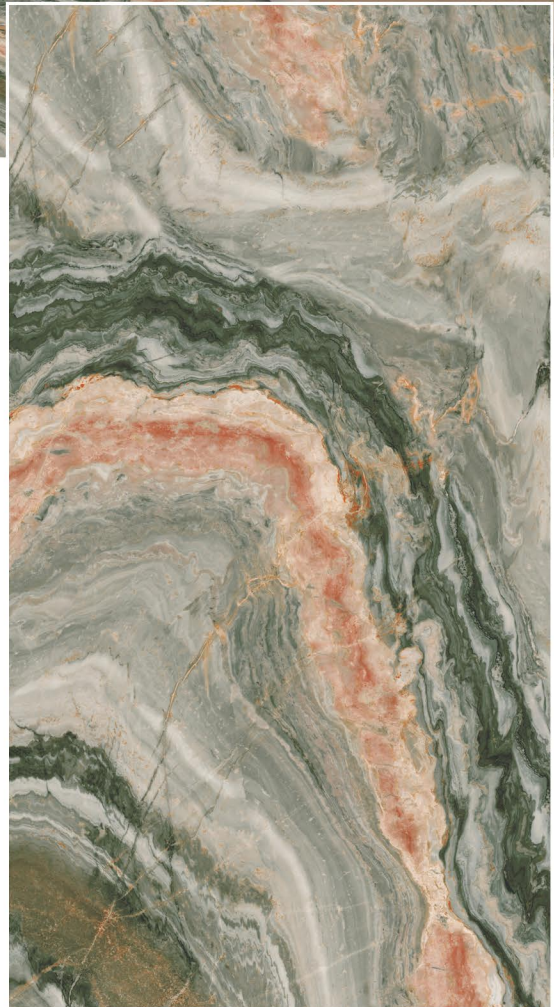

SILKEN GALAXY

RANDOM