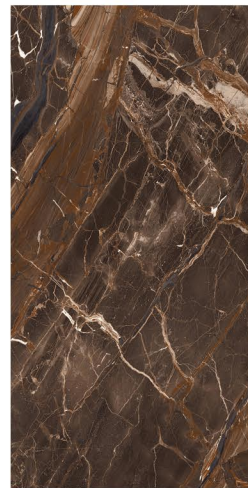

ROSSO CHOCO

8000 x 1600

RANDOM

HG
HIGH GLOSS