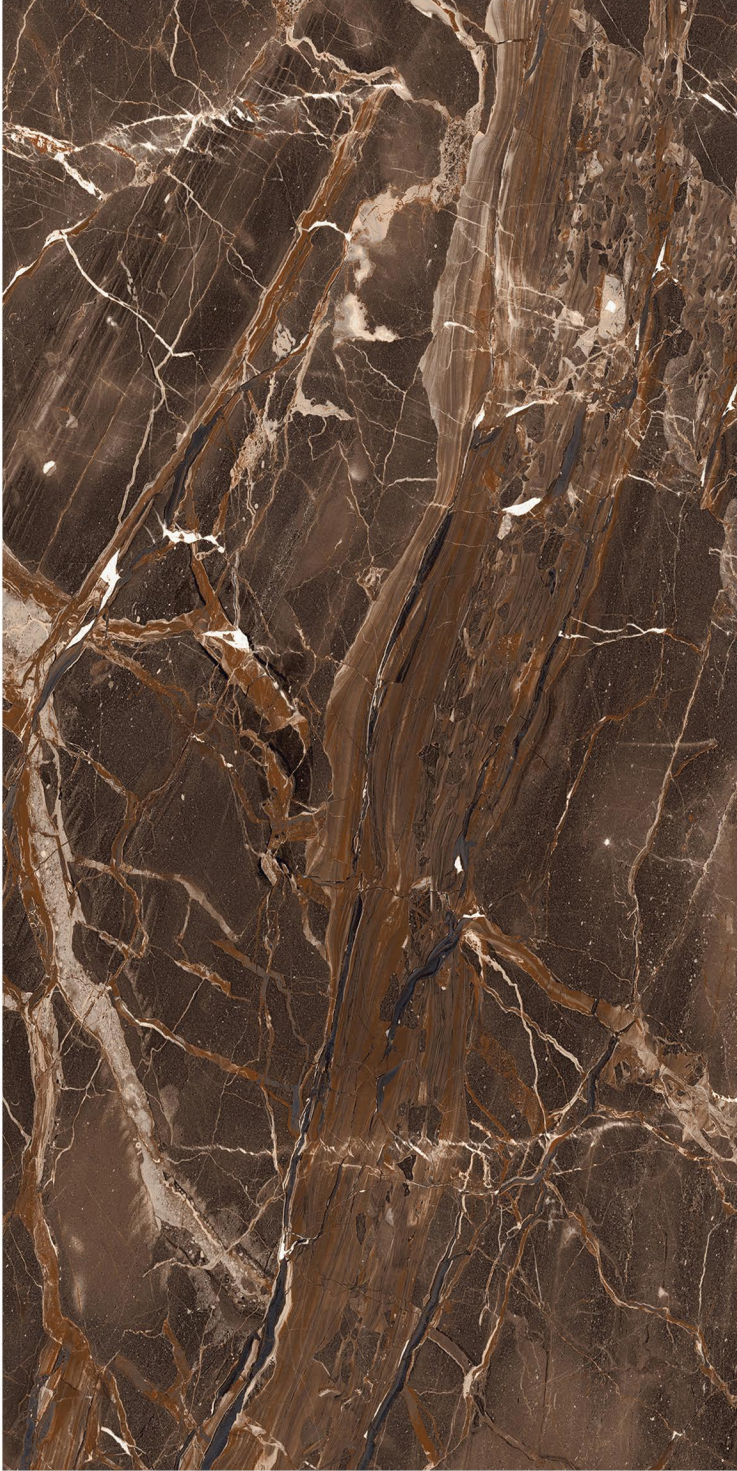

ROSSO CHOCO