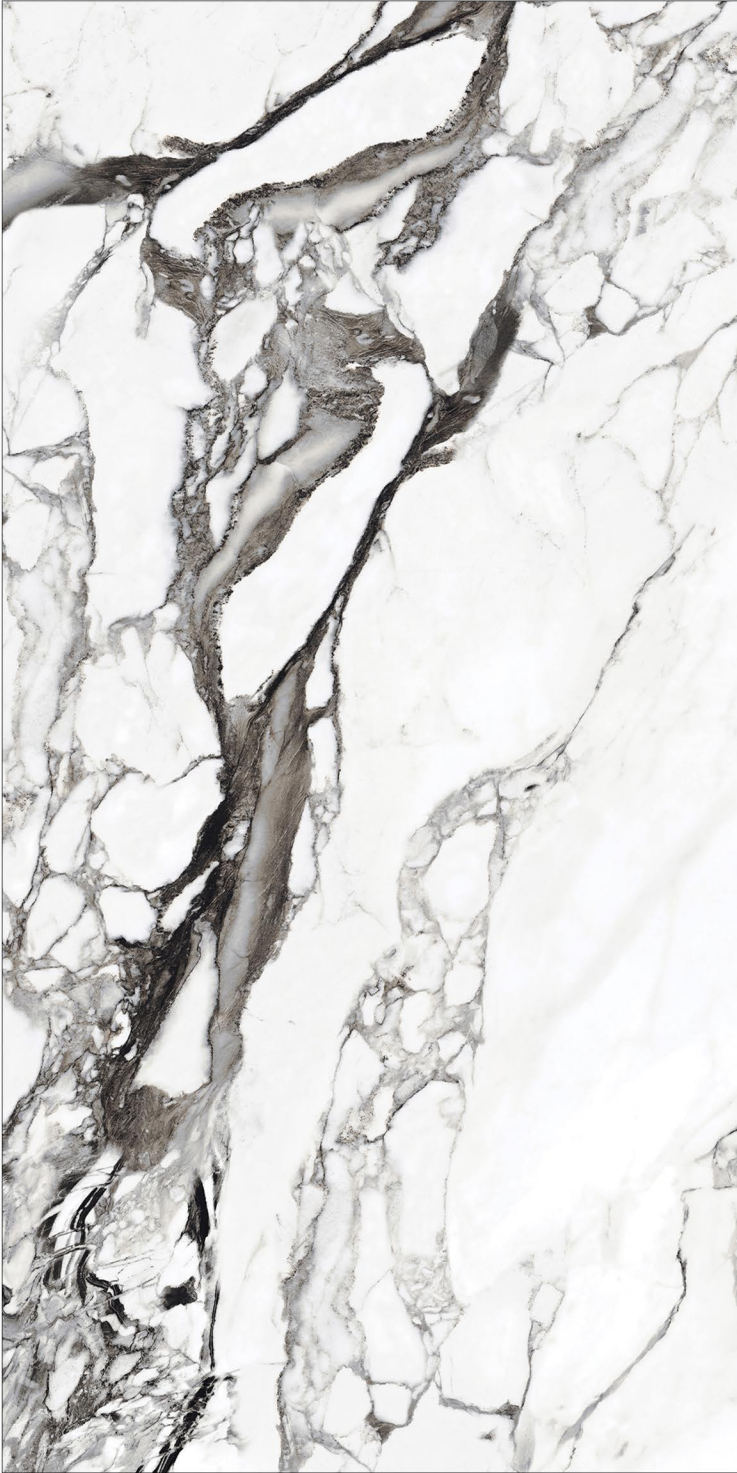

SPARKLE NATURAL

RANDOM

HG
HIGH GLOSS

800 x 1600