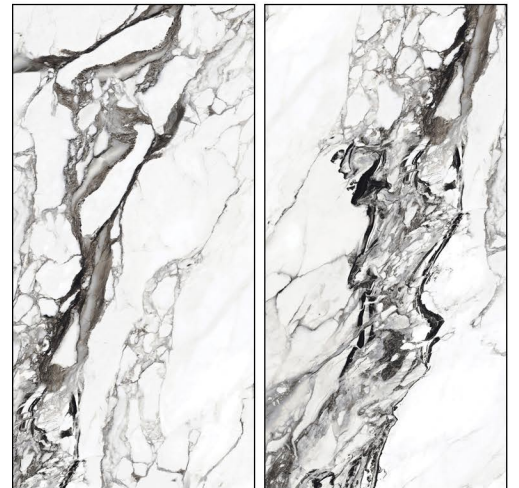

SPARKLE NATURAL

RANDOM

HG
HIGH GLOSS

800 x 1600