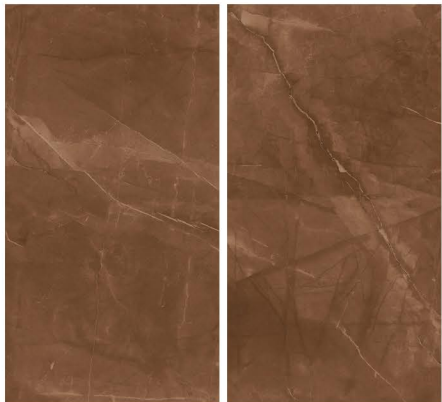

ARMANI BROWN

HG
HIGH GLOSS

RANDOM