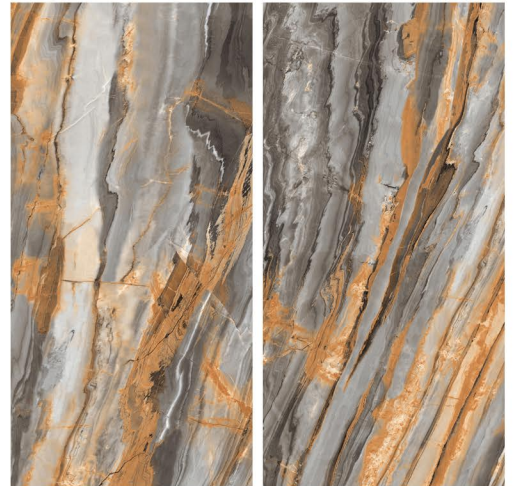

EMPERADOR COFFEE

RANDOM

HG
HIGH GLOSS

CONCEPT OF ENDO DARK GREY

ENDO DARK GREY

8000 x 1600

RANDOM

HG
HIGH GLOSS

ESTRADA BLACK

HG
HIGH GLOSS

RANDOM

EXOTIC EMPERADOR

RANDOM

HG
HIGH GLOSS

CONCEPT OF GLAMOUR BLACK

GLAMOUR BLACK