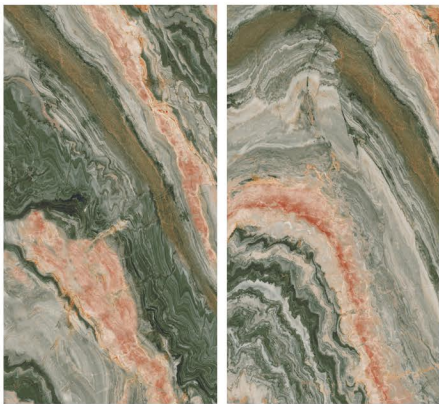

CONCEPT OF LUZON CORAL

LUZON CORAL

8000 x 1600

RANDOM

SP. COLOUR

LUZON FERN

SP. COLOUR

RANDOM

NEBULA SAPPHIRE

RANDOM

SP. COLOUR

CONCEPT OF NIOMI ONYX

NIOMI ONYX

RANDOM

SP. COLOUR

8000 x 1600

SILKEN GALAXY

RANDOM

SOFIA SEAWEED

RANDOM

SP. COLOUR

Packing Detail :

SIZE	800 x 1600 mm
THICKNESS	9 mm
PCS/BOX	02
COVERAGE AREA	27.55sq.ft./ 2.56 sq.mtr
APPROX WEIGHT	53 Kgs.

AZURA
INTERNATIONAL