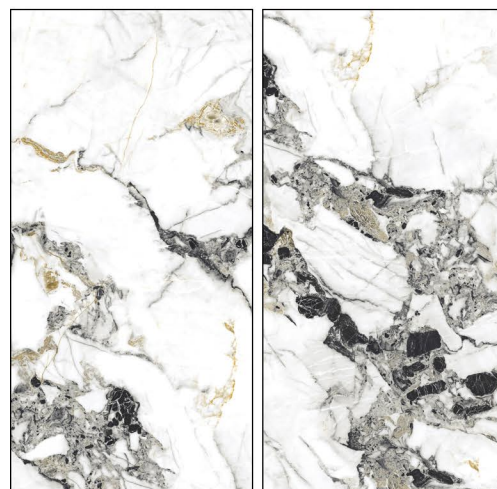

HG
HIGH GLOSS

RANDOM

URBAN WHITE

RANDOM

HG
HIGH GLOSS

CONCEPT OF ZLIN NATURAL

ZLIN NATURAL

8000 x 1600