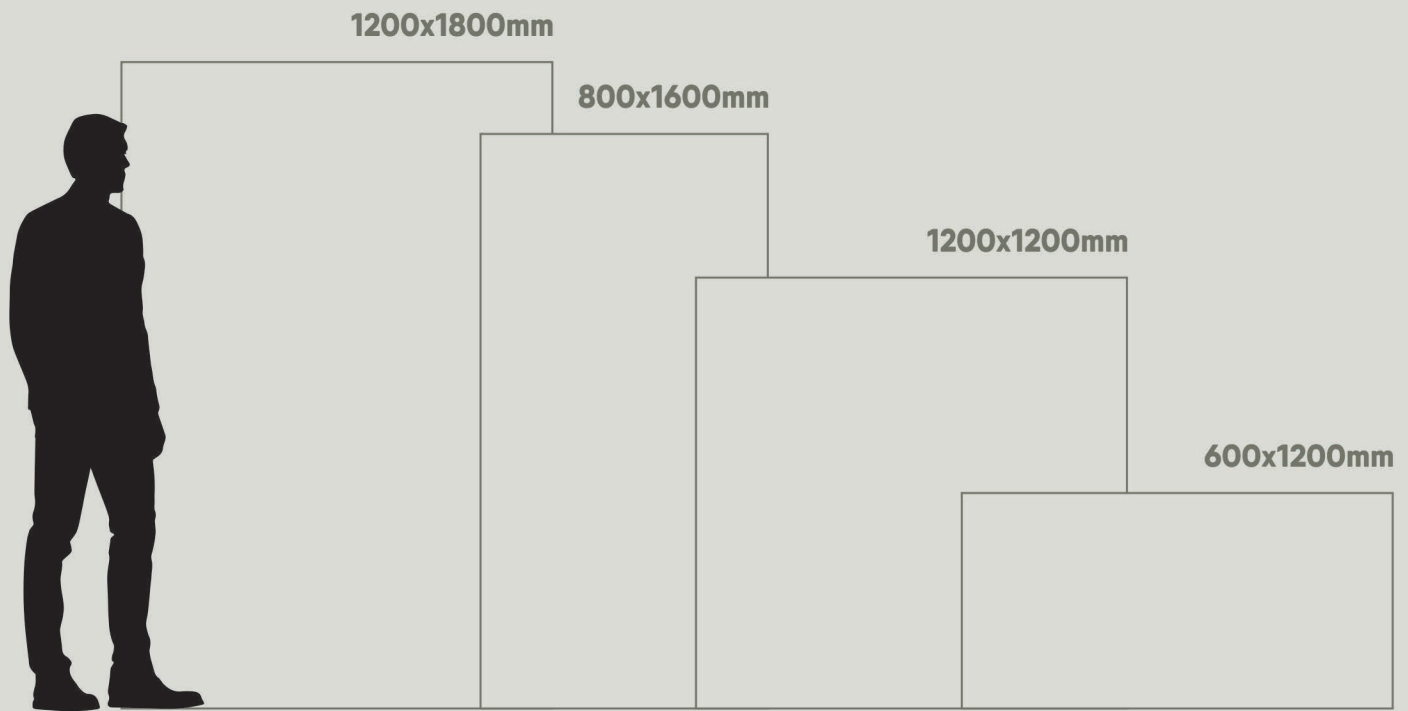

AZURA

INTERNATIONAL

800x1600 —

CREATIVE
FROM
ITS
CORE

800x1600mm
80x160cm

fantastic format

Taking into account the new demands of the world of architecture and interior design, Our launches new formats of slim slab marble tiles in large dimensions with the additions of 800x1600mm expanding its range of technical solutions & innovation for better lifestyle.