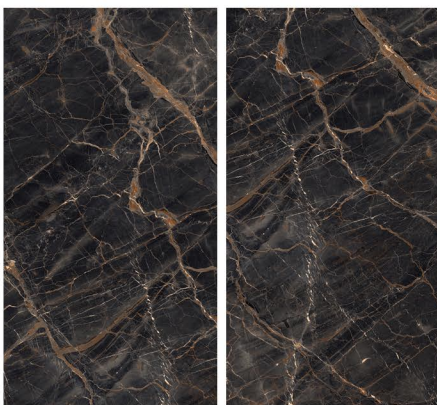

EMPERADOR COFFEE

RANDOM

HG
HIGH GLOSS

CONCEPT OF ENDO DARK GREY

ENDO DARK GREY

8000 x 1600

RANDOM

HG
HIGH GLOSS

ESTRADA BLACK

HG
HIGH GLOSS

RANDOM

EXOTIC EMPERADOR

RANDOM

HG
HIGH GLOSS

CONCEPT OF GLAMOUR BLACK

GLAMOUR BLACK