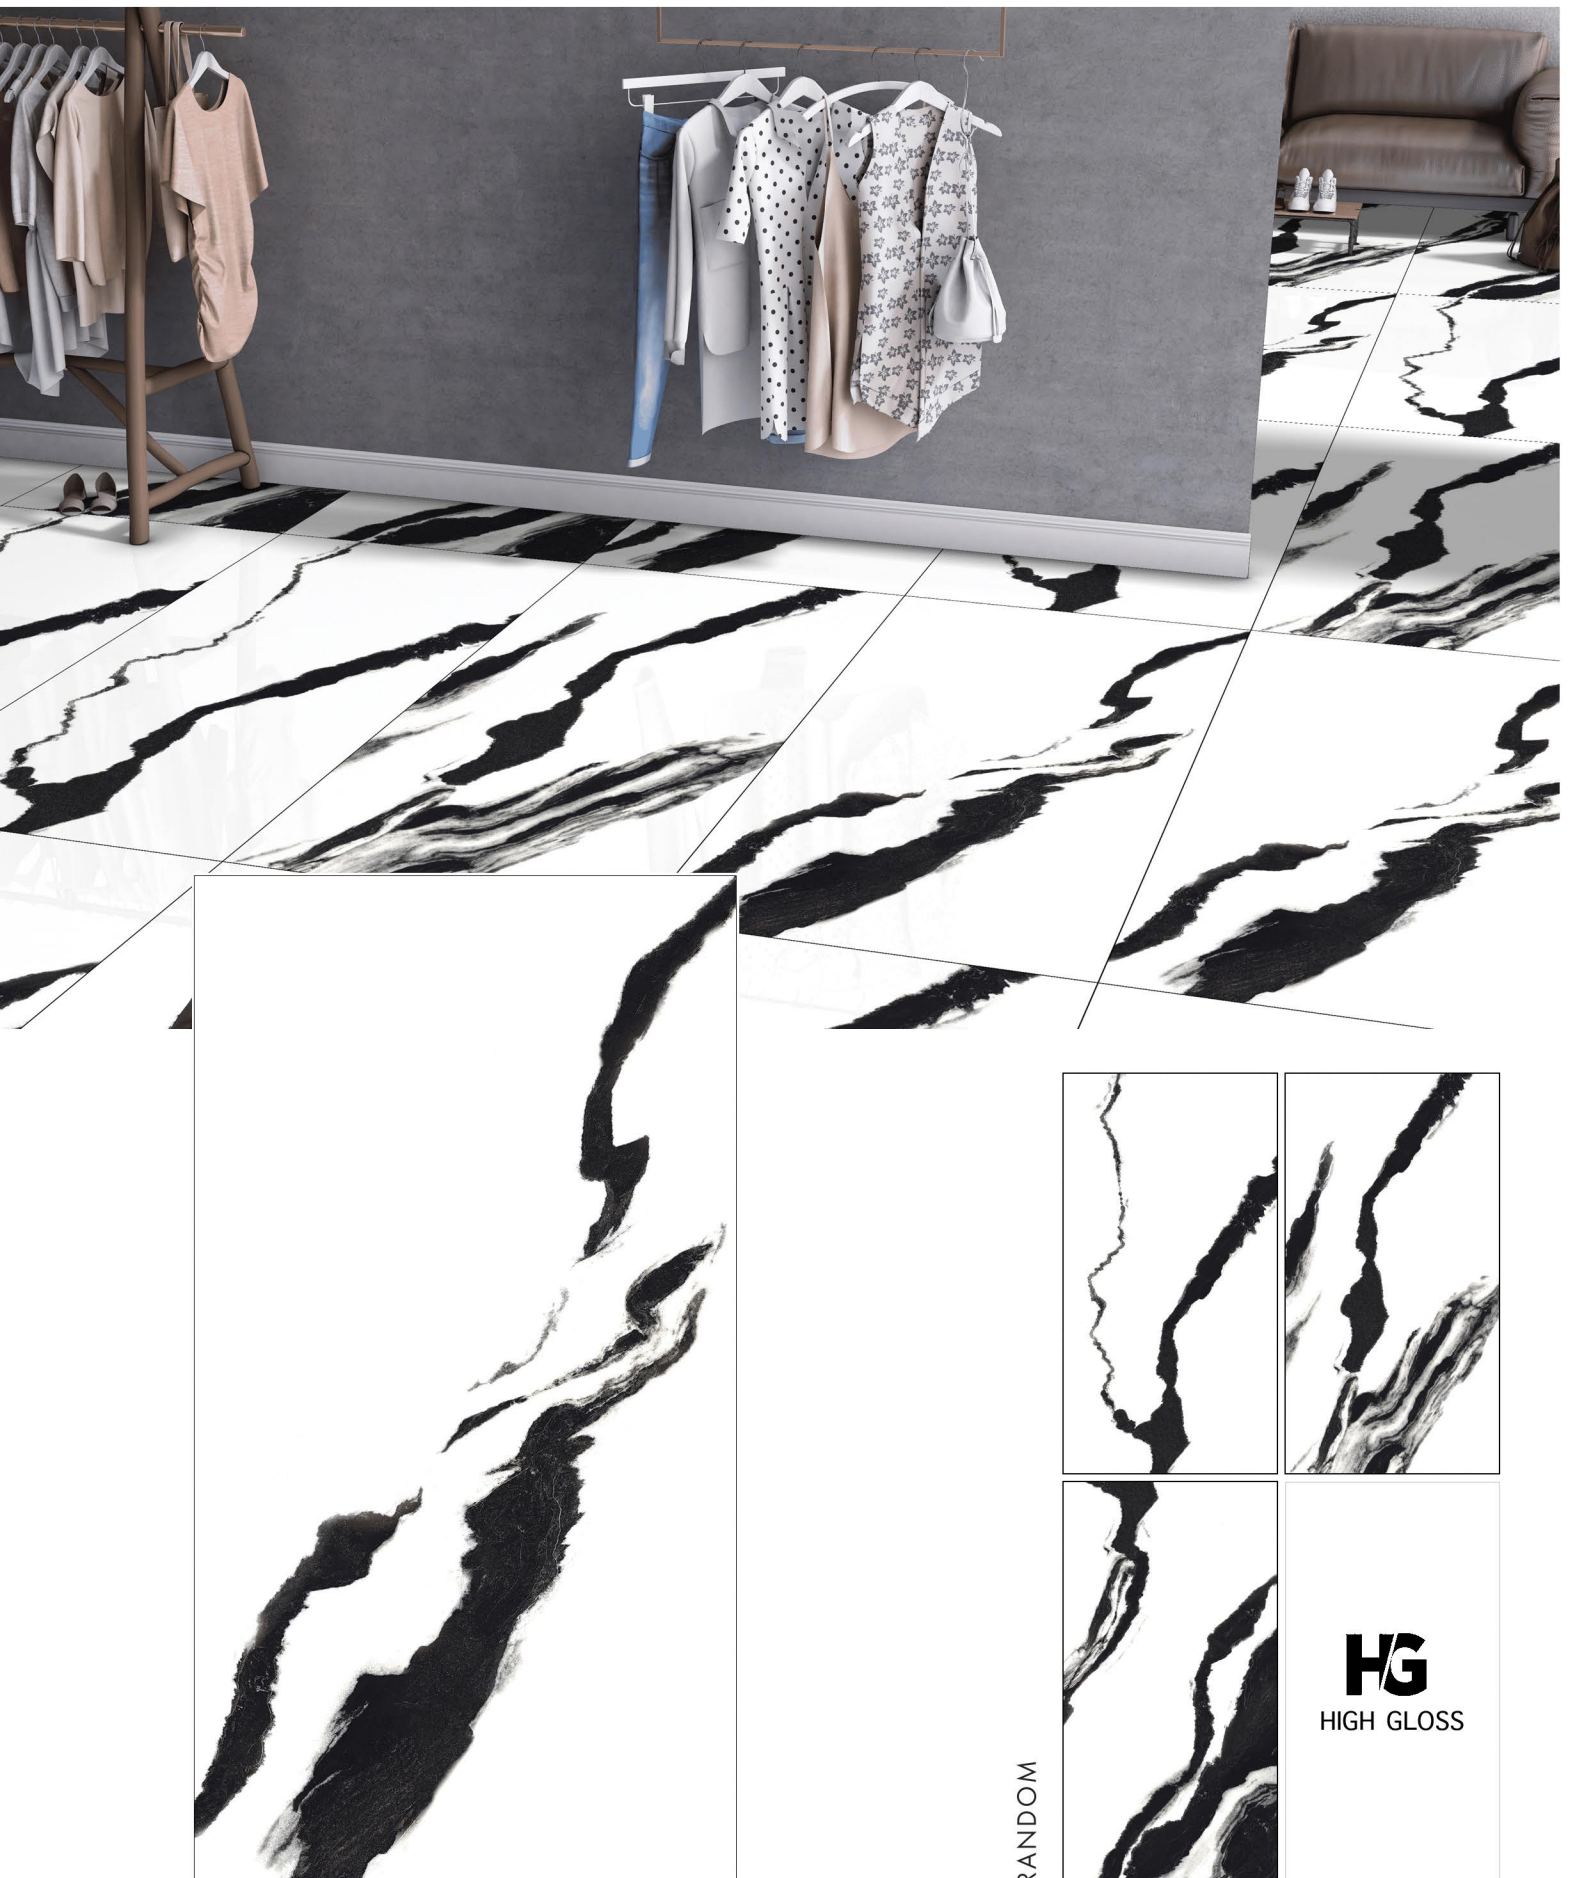

BLACK PANDA

RANDOM

HG
HIGH GLOSS