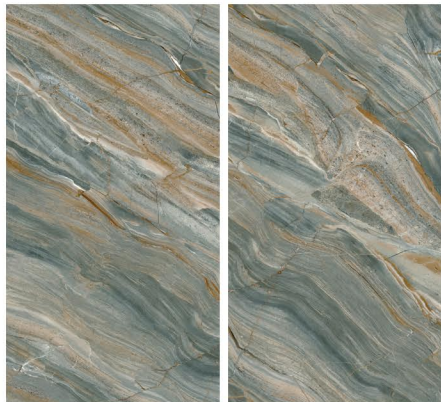

SOFIA SEAWEED

RANDOM

SP. COLOUR