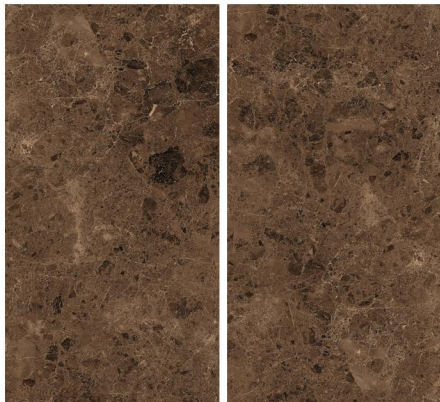

EMPERADOR COFFEE

RANDOM

HG
HIGH GLOSS