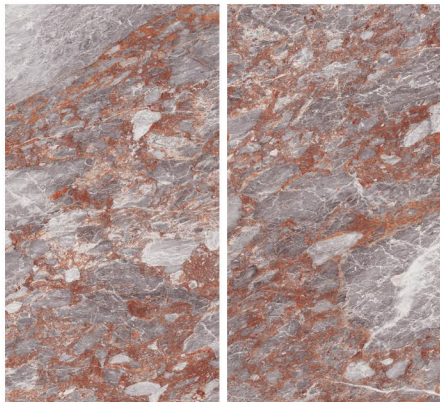

RANDOM

SP. COLOUR

8000 x 1600

HAMBURG COCODILE

RANDOM

LOREX RED

RANDOM

SP. COLOUR