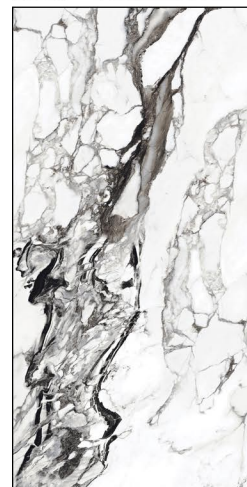

SPARKLE NATURAL

RANDOM

HG
HIGH GLOSS

800 x 1600