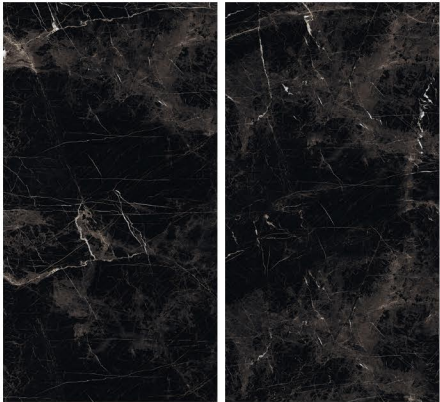

EXOTIC EMPERADOR

RANDOM

HG
HIGH GLOSS