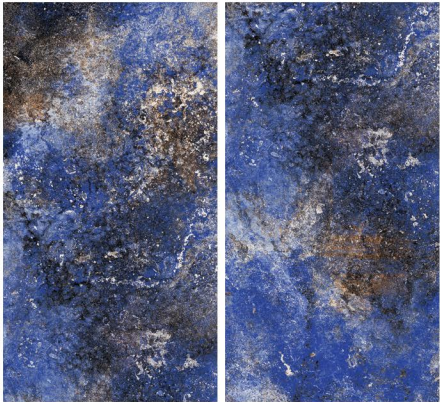

BRATVI WHITE

HG
HIGH GLOSS

RANDOM

BRECCIA AURORA

RANDOM

HG
HIGH GLOSS

CONCEPT OF CARACUS BLACK

CARACUS BLACK

8000 x 1600

RANDOM

HG
HIGH GLOSS

CASTTELO CRYSTAL

RANDOM

CELLOSIA BLUE

RANDOM

HG
HIGH GLOSS

CONCEPT OF EMERALD

EMERALD

8000 x 1600

RANDOM

HG
HIGH GLOSS

EMPERADOR CHOCO

RANDOM

HG
HIGH GLOSS