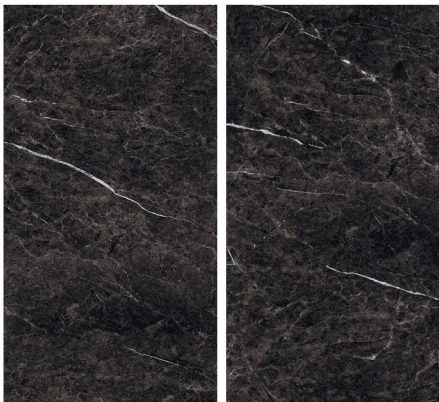

RANDOM

HG
HIGH GLOSS

CONCEPT OF SPARKLE NATURAL

SPARKLE NATURAL

RANDOM

HG
HIGH GLOSS

800 x 1600

THUNDER BLACK