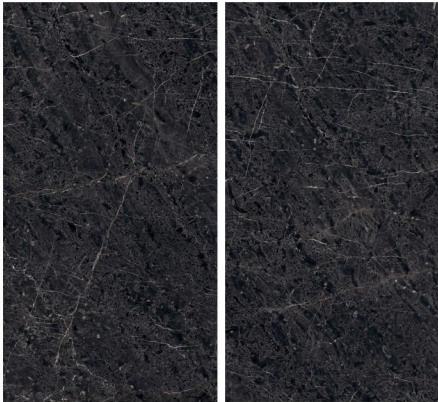

NICOL BLACK

HG
HIGH GLOSS

RANDOM