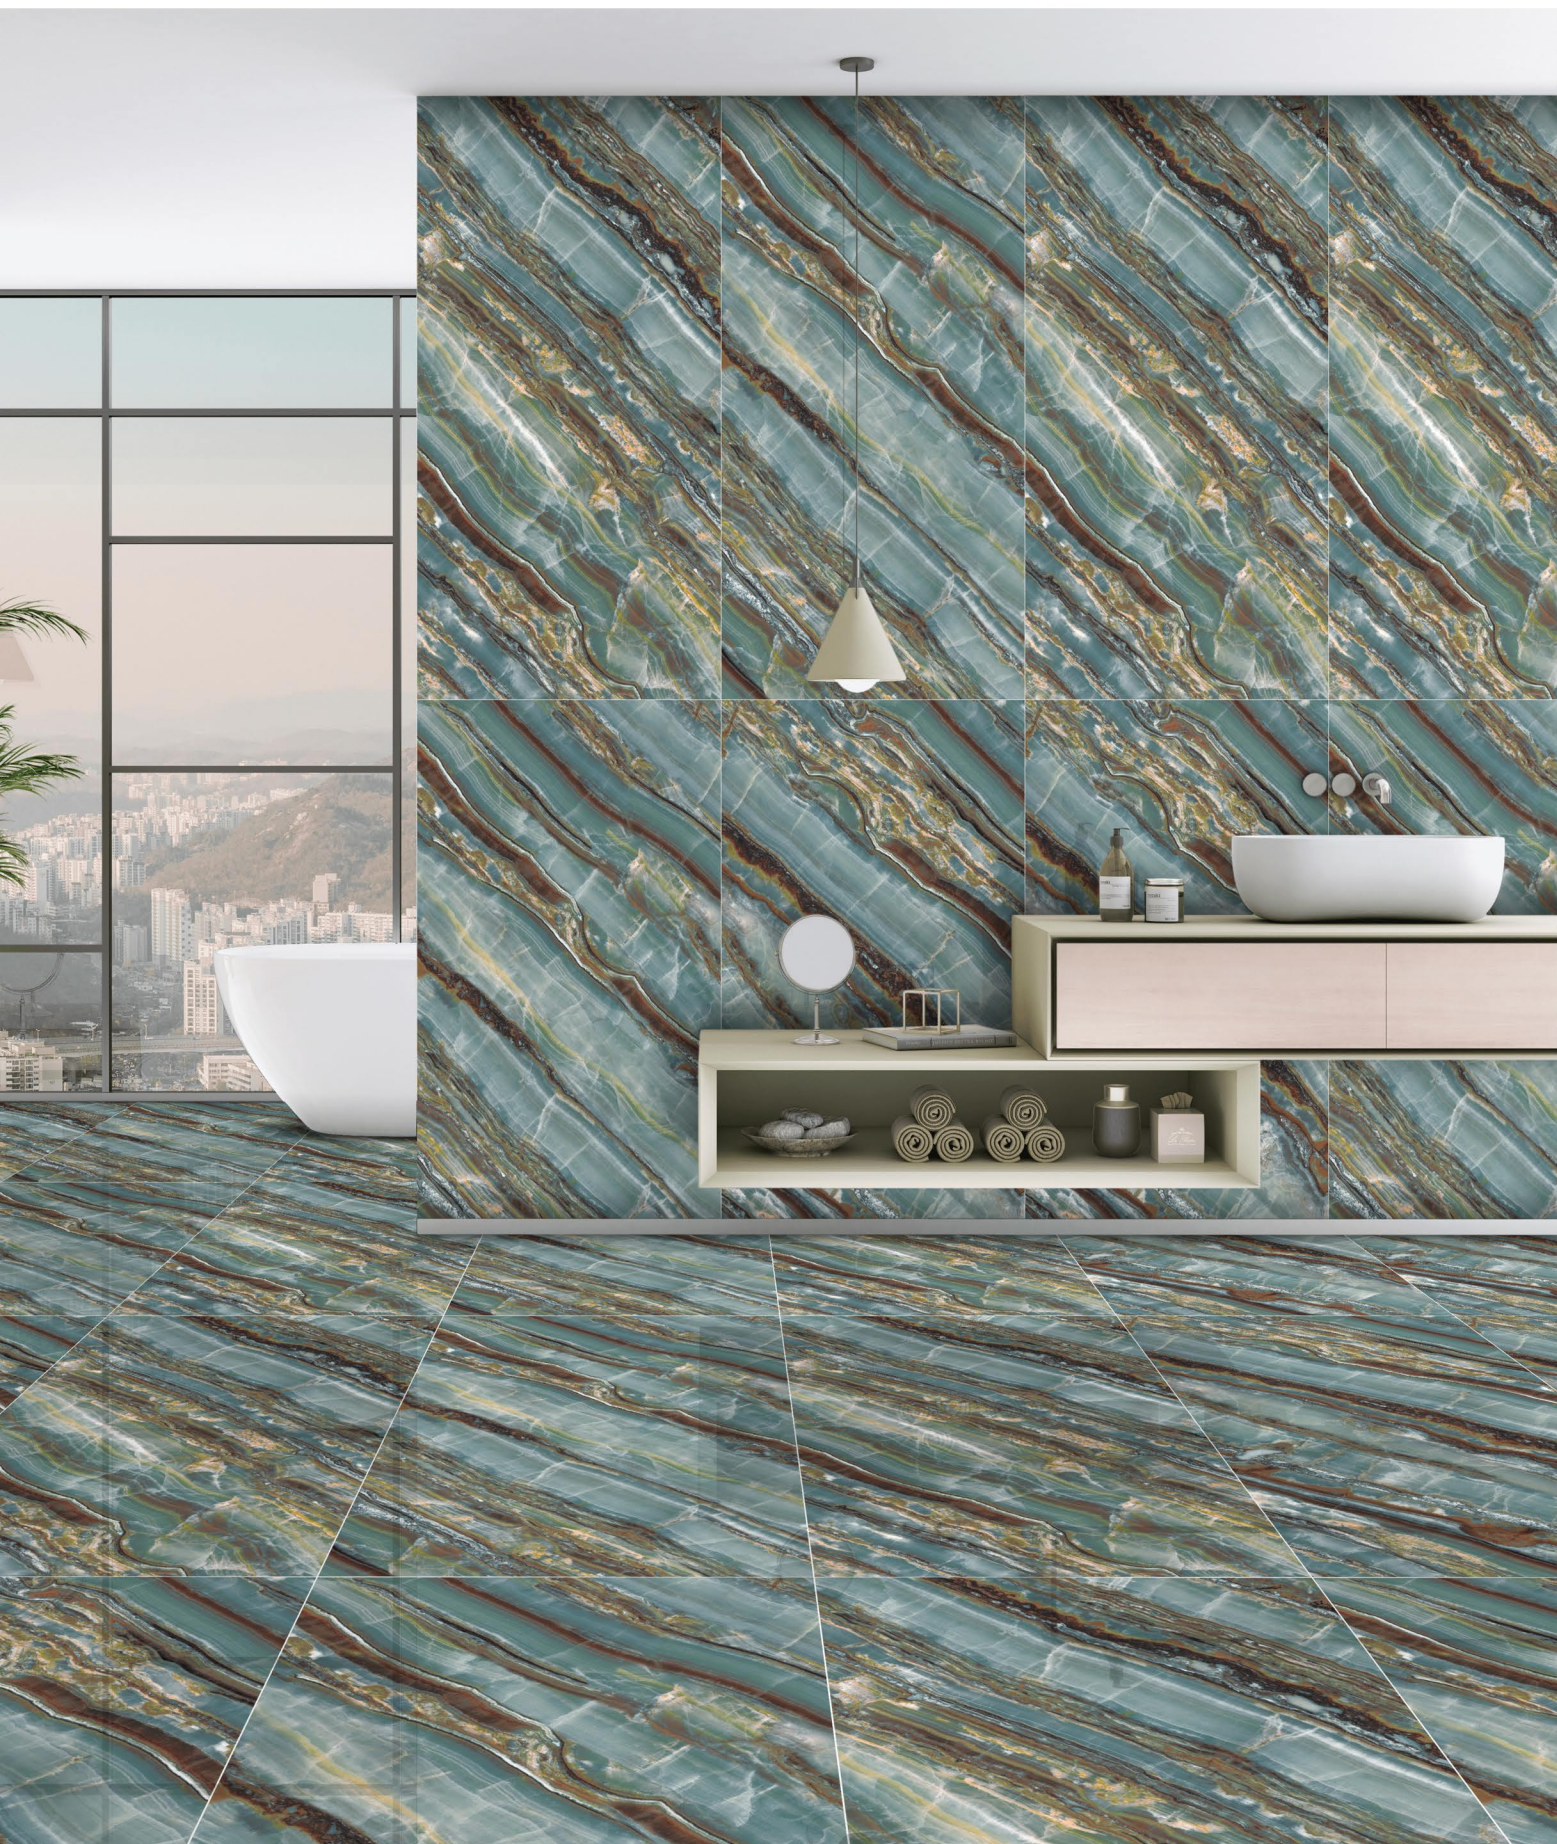

NEBULA SAPPHIRE

RANDOM

SP. COLOUR

CONCEPT OF NIOMI ONYX

NIOMI ONYX

RANDOM

SP. COLOUR

8000 x 1600