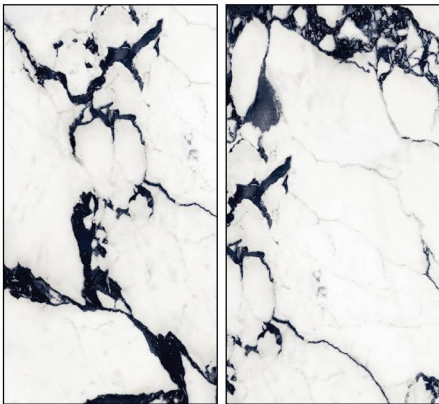

CONCEPT OF BLACK COSMOS

BLACK COSMOS

RANDOM

HG
HIGH GLOSS

8000 x 16000

BLACK MARTIN

HG
HIGH GLOSS

RANDOM