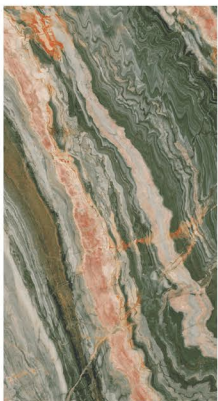

SILKEN GALAXY

RANDOM