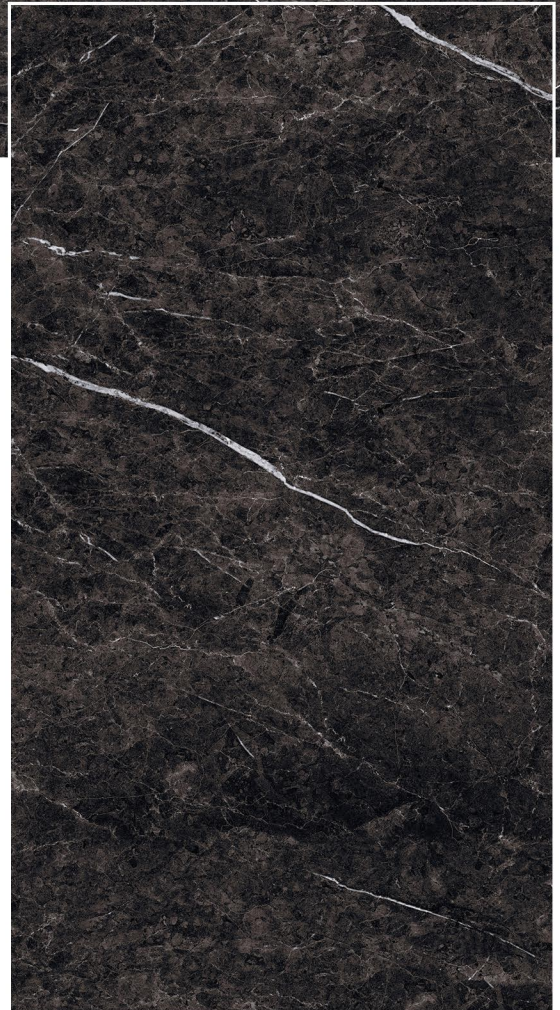

RANDOM

HG
HIGH GLOSS

CONCEPT OF SPARKLE NATURAL

SPARKLE NATURAL

RANDOM

HG
HIGH GLOSS

800 x 1600

THUNDER BLACK