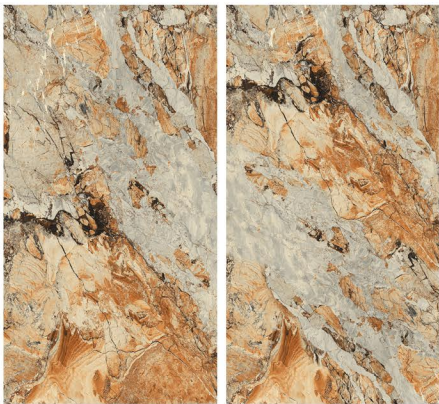

ARIXIANIA ROCK

HG
HIGH GLOSS

RANDOM