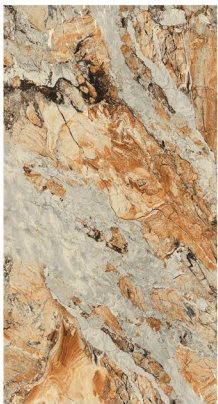

AZURA

INTERNATIONAL

800x1600 —

CREATIVE
FROM
ITS
CORE

800x1600mm
80x160cm

fantastic format

Taking into account the new demands of the world of architecture and interior design, Our launches new formats of slim slab marble tiles in large dimensions with the additions of 800x1600mm expanding its range of technical solutions & innovation for better lifestyle.

ARIXIANIA ROCK

HG
HIGH GLOSS

RANDOM

ARMANI BROWN

HG
HIGH GLOSS

RANDOM

CONCEPT OF ARMANI VERDE

ARMANI VERDE