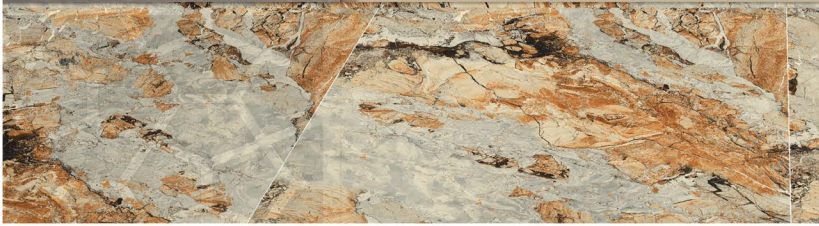

ARIXIANIA ROCK

HG
HIGH GLOSS

RANDOM