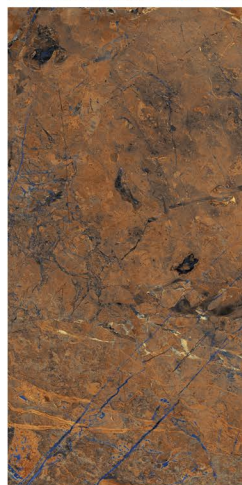

CONCEPT OF EMERALD

EMERALD

8000 x 1600

RANDOM

HG
HIGH GLOSS

EMPERADOR CHOCO

RANDOM

HG
HIGH GLOSS

EMPERADOR COFFEE

RANDOM

HG
HIGH GLOSS

CONCEPT OF ENDO DARK GREY

ENDO DARK GREY

8000 x 1600

RANDOM

HG
HIGH GLOSS