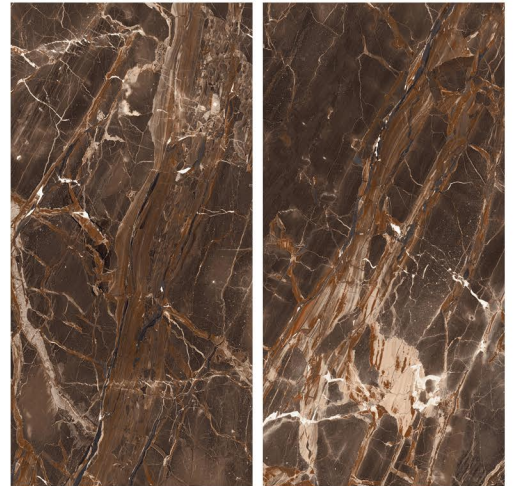

ROSSO CHOCO

8000 x 1600

RANDOM

HG
HIGH GLOSS