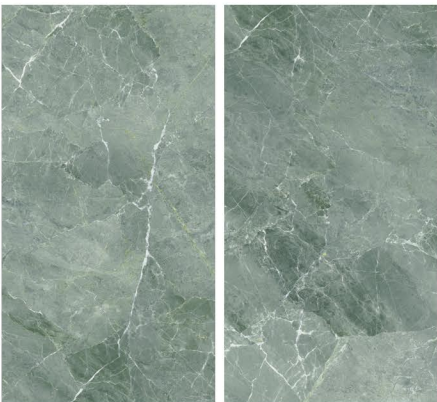

RANDOM

SP. COLOUR

**next
generation
marble
slab**

SP. COLOUR

ASPIRE OCEAN

RANDOM

CONCEPT OF GLIZZ BERRY

GLIZZ BERRY

RANDOM

SP. COLOUR

8000 x 1600

HAMBURG COCODILE

RANDOM

LOREX RED

RANDOM

SP. COLOUR