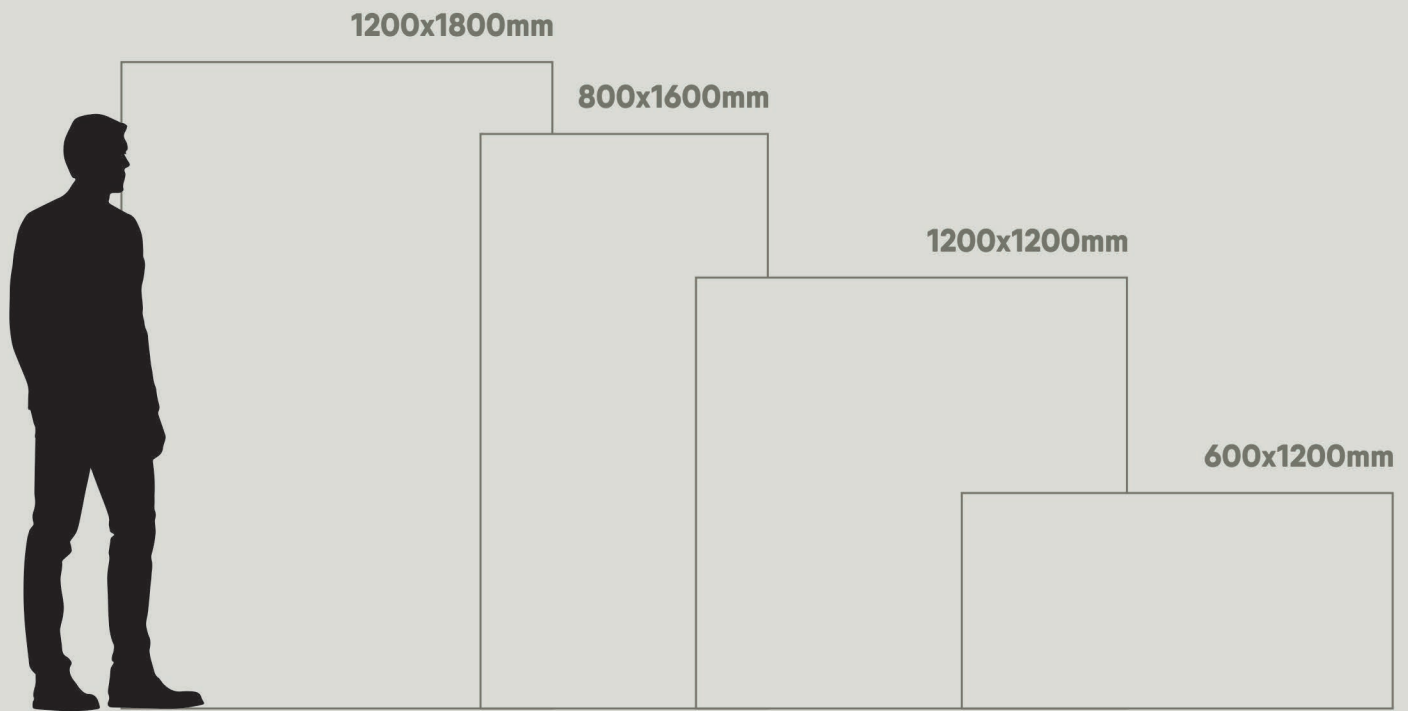

AZURA

INTERNATIONAL

800x1600 —

CREATIVE
FROM
ITS
CORE

800x1600mm
80x160cm

fantastic format

Taking into account the new demands of the world of architecture and interior design, Our launches new formats of slim slab marble tiles in large dimensions with the additions of 800x1600mm expanding its range of technical solutions & innovation for better lifestyle.

CONCEPT OF BENTLY WHITE

BENTLY WHITE

RANDOM

8000 x 16000

CONCEPT OF CUBA GRIS

CUBA GRIS

RANDOM

800 x 1600

CONCEPT OF SENTOR GREY

SENTOR GREY

RANDOM

8000 x 16000

CONCEPT OF TURKY GREY

TURKY GREY

RANDOM

8000 x 1600

Packing Detail :

SIZE	800 x 1600 mm
THICKNESS	9 mm
PCS/BOX	02
COVERAGE AREA	27.55sq.ft./ 2.56 sq.mtr
APPROX WEIGHT	53 Kgs.

AZURA
INTERNATIONAL