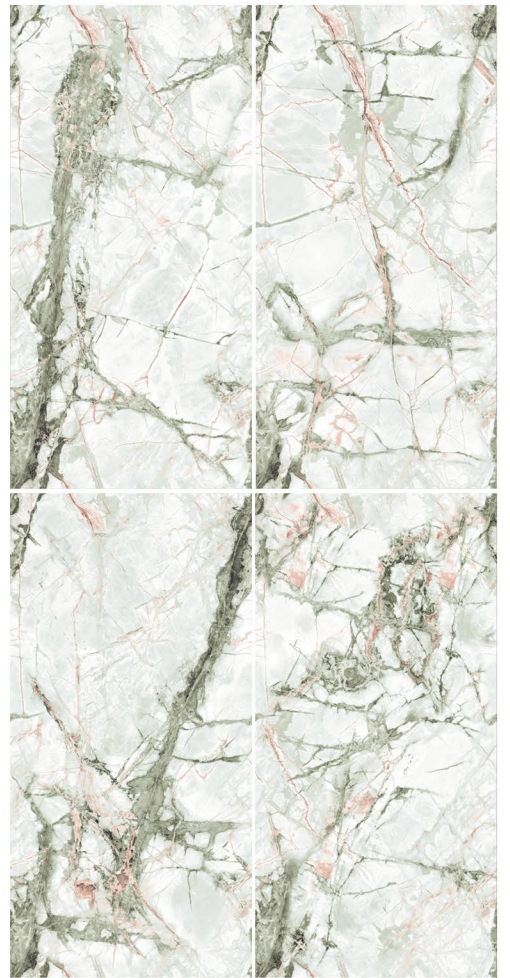

DAVIS GREEN

RANDOM

800 x 1600