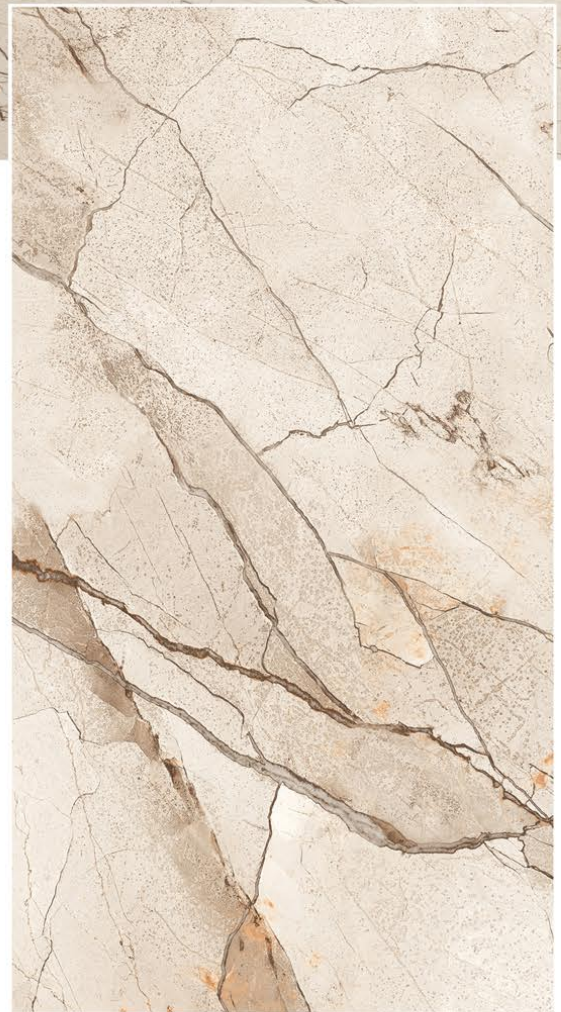

ZENITH BROWN

GLOSSY

RANDOM