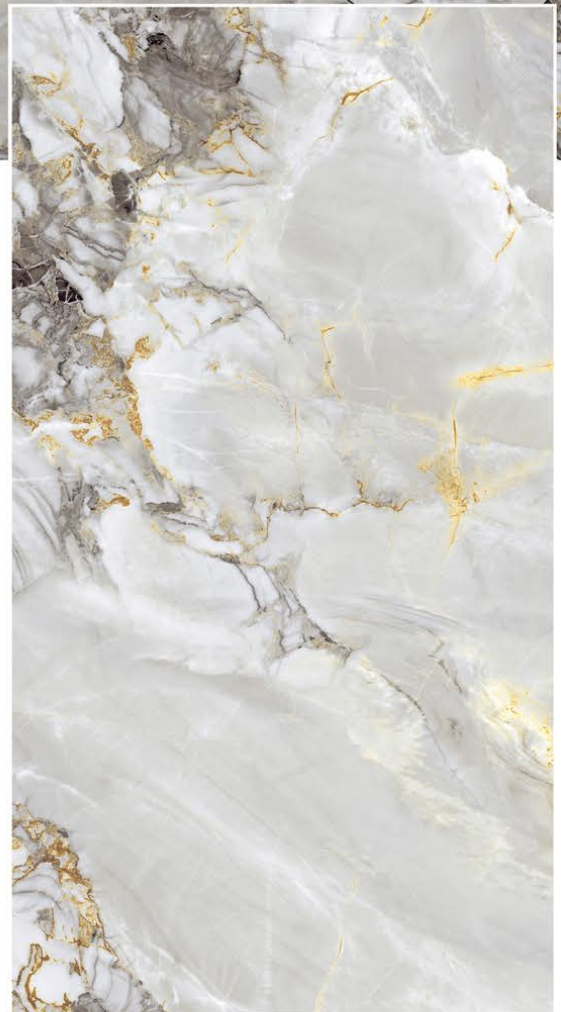

CONCEPT OF CERRIBEAN GREY

CERRIBEAN GREY

8000 x 1600

RANDOM

G
GLOSSY

CYPRUS AMBER

RANDOM

DATON PEAR