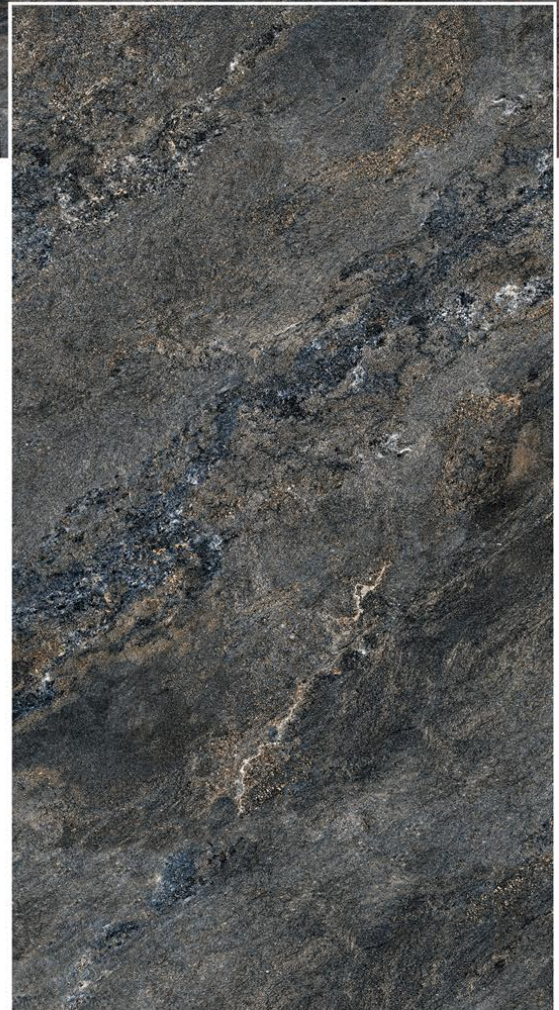

RANDOM

CONCEPT OF FLORIANA WHITE

FLORIANA WHITE

8000 x 1600

RANDOM

GLOSSY

GALAXY BLACK

RANDOM