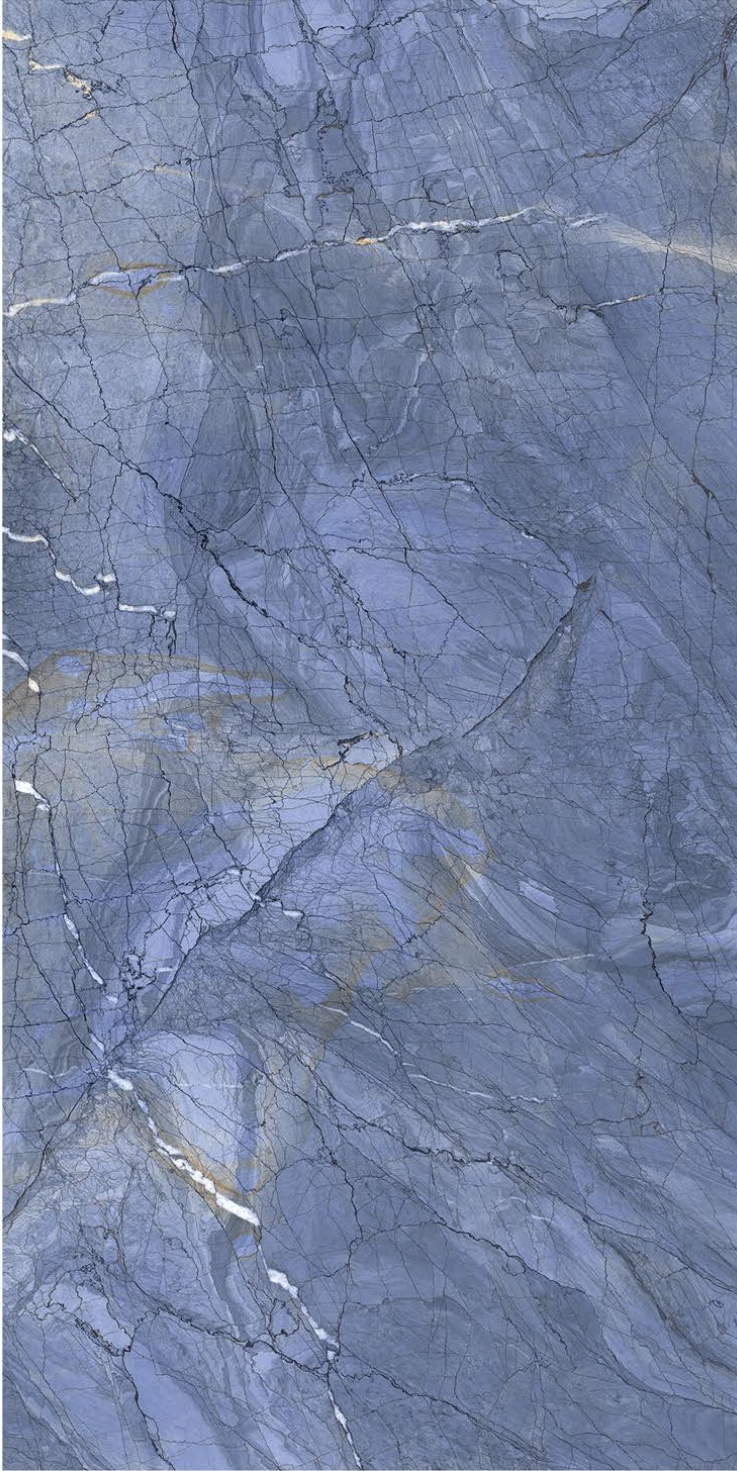

RANDOM

CONCEPT OF AXECOL AZUL

AXECOL AZUL

RANDOM

GLOSSY

8000 x 1600

AXIX GREY

RANDOM