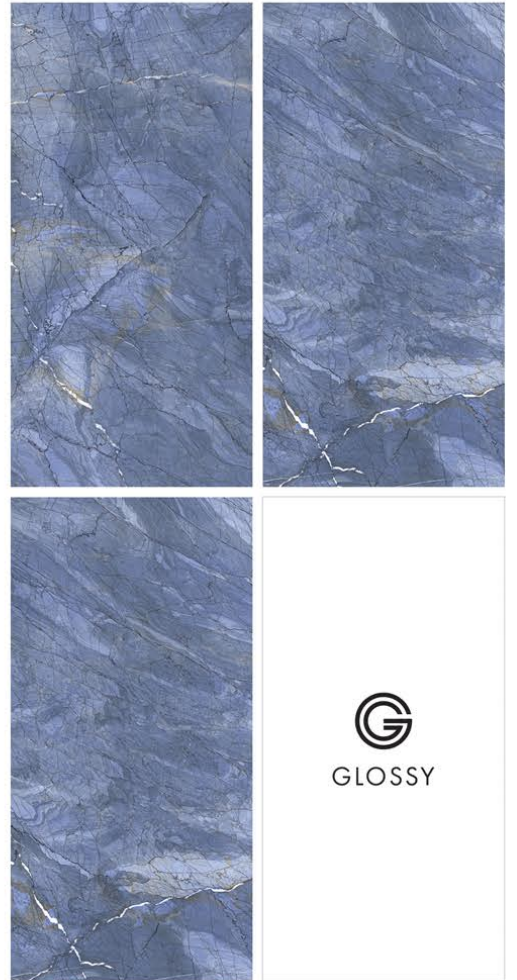

RANDOM

CONCEPT OF AXECOL AZUL

AXECOL AZUL

RANDOM

GLOSSY

8000 x 1600

AXIX GREY

RANDOM