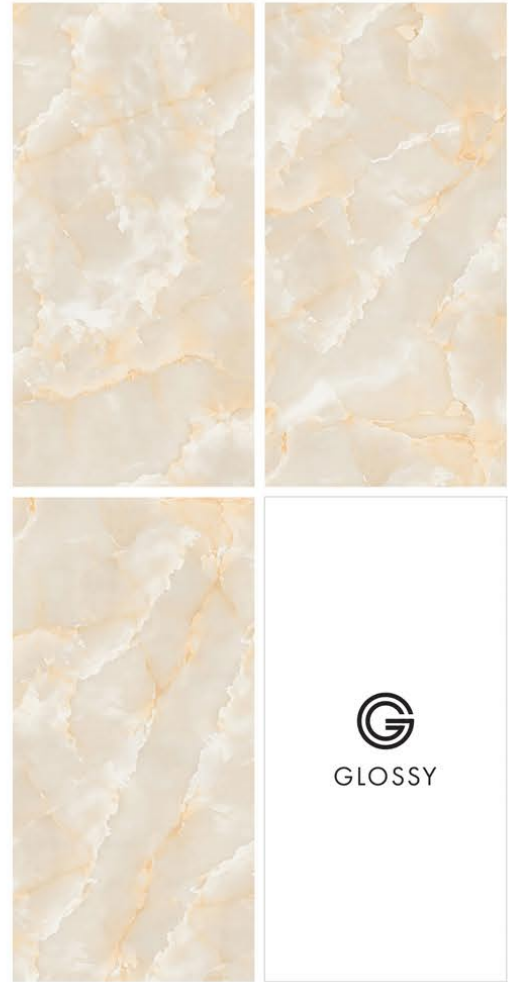

ONYX ELITE

RANDOM

CONCEPT OF ONYX INFERNO

ONYX INFERNO

RANDOM

8000 x 16000

ONYX JADE

GLOSSY