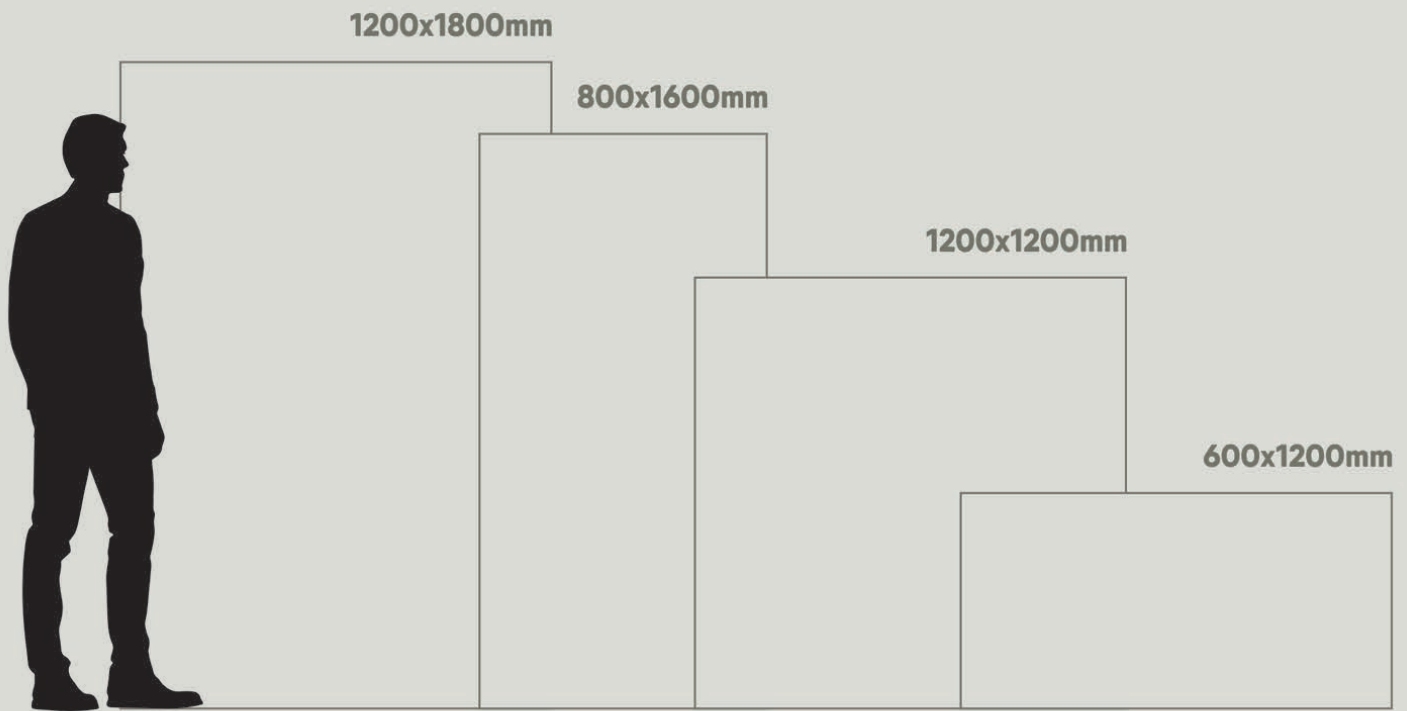

AZURA

INTERNATIONAL

800x1600 —

CREATIVE
FROM
ITS
CORE

800x1600mm
80x160cm

fantastic format

Taking into account the new demands of the world of architecture and interior design, Our launches new formats of slim slab marble tiles in large dimensions with the additions of 800x1600mm expanding its range of technical solutions & innovation for better lifestyle.