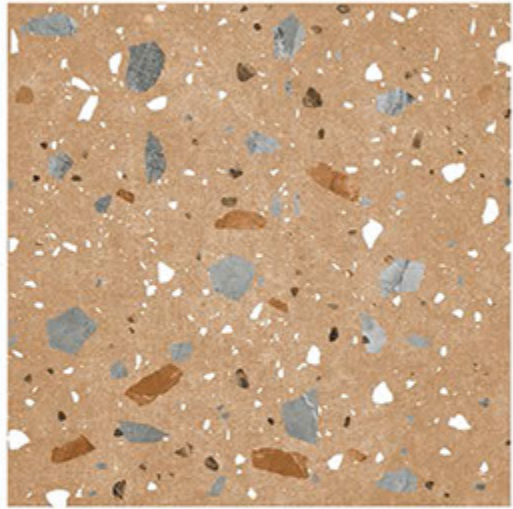

ALFIO LT

ALFIO DK

PORCELAIN TILES

600X600 MM

SUGAR
SERIES

ALOMA HL

ALOMA DK

PORCELINE TILES