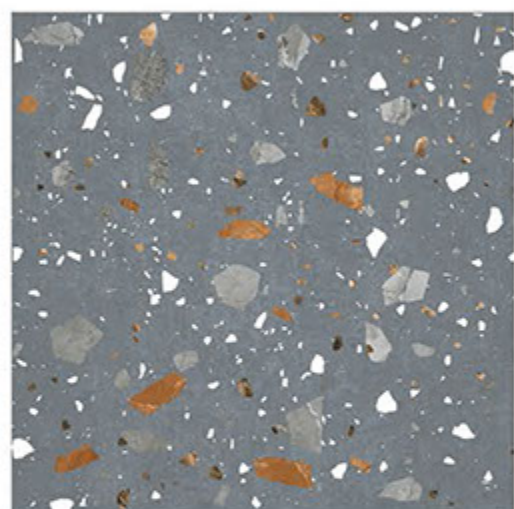

PORCELINE TILES

600X600 MM

SUGAR
SERIES

ALFA BLUE HL

ALFA BLUE DK

PORCELAIN TILES

600X600 MM

SUGAR
SERIES