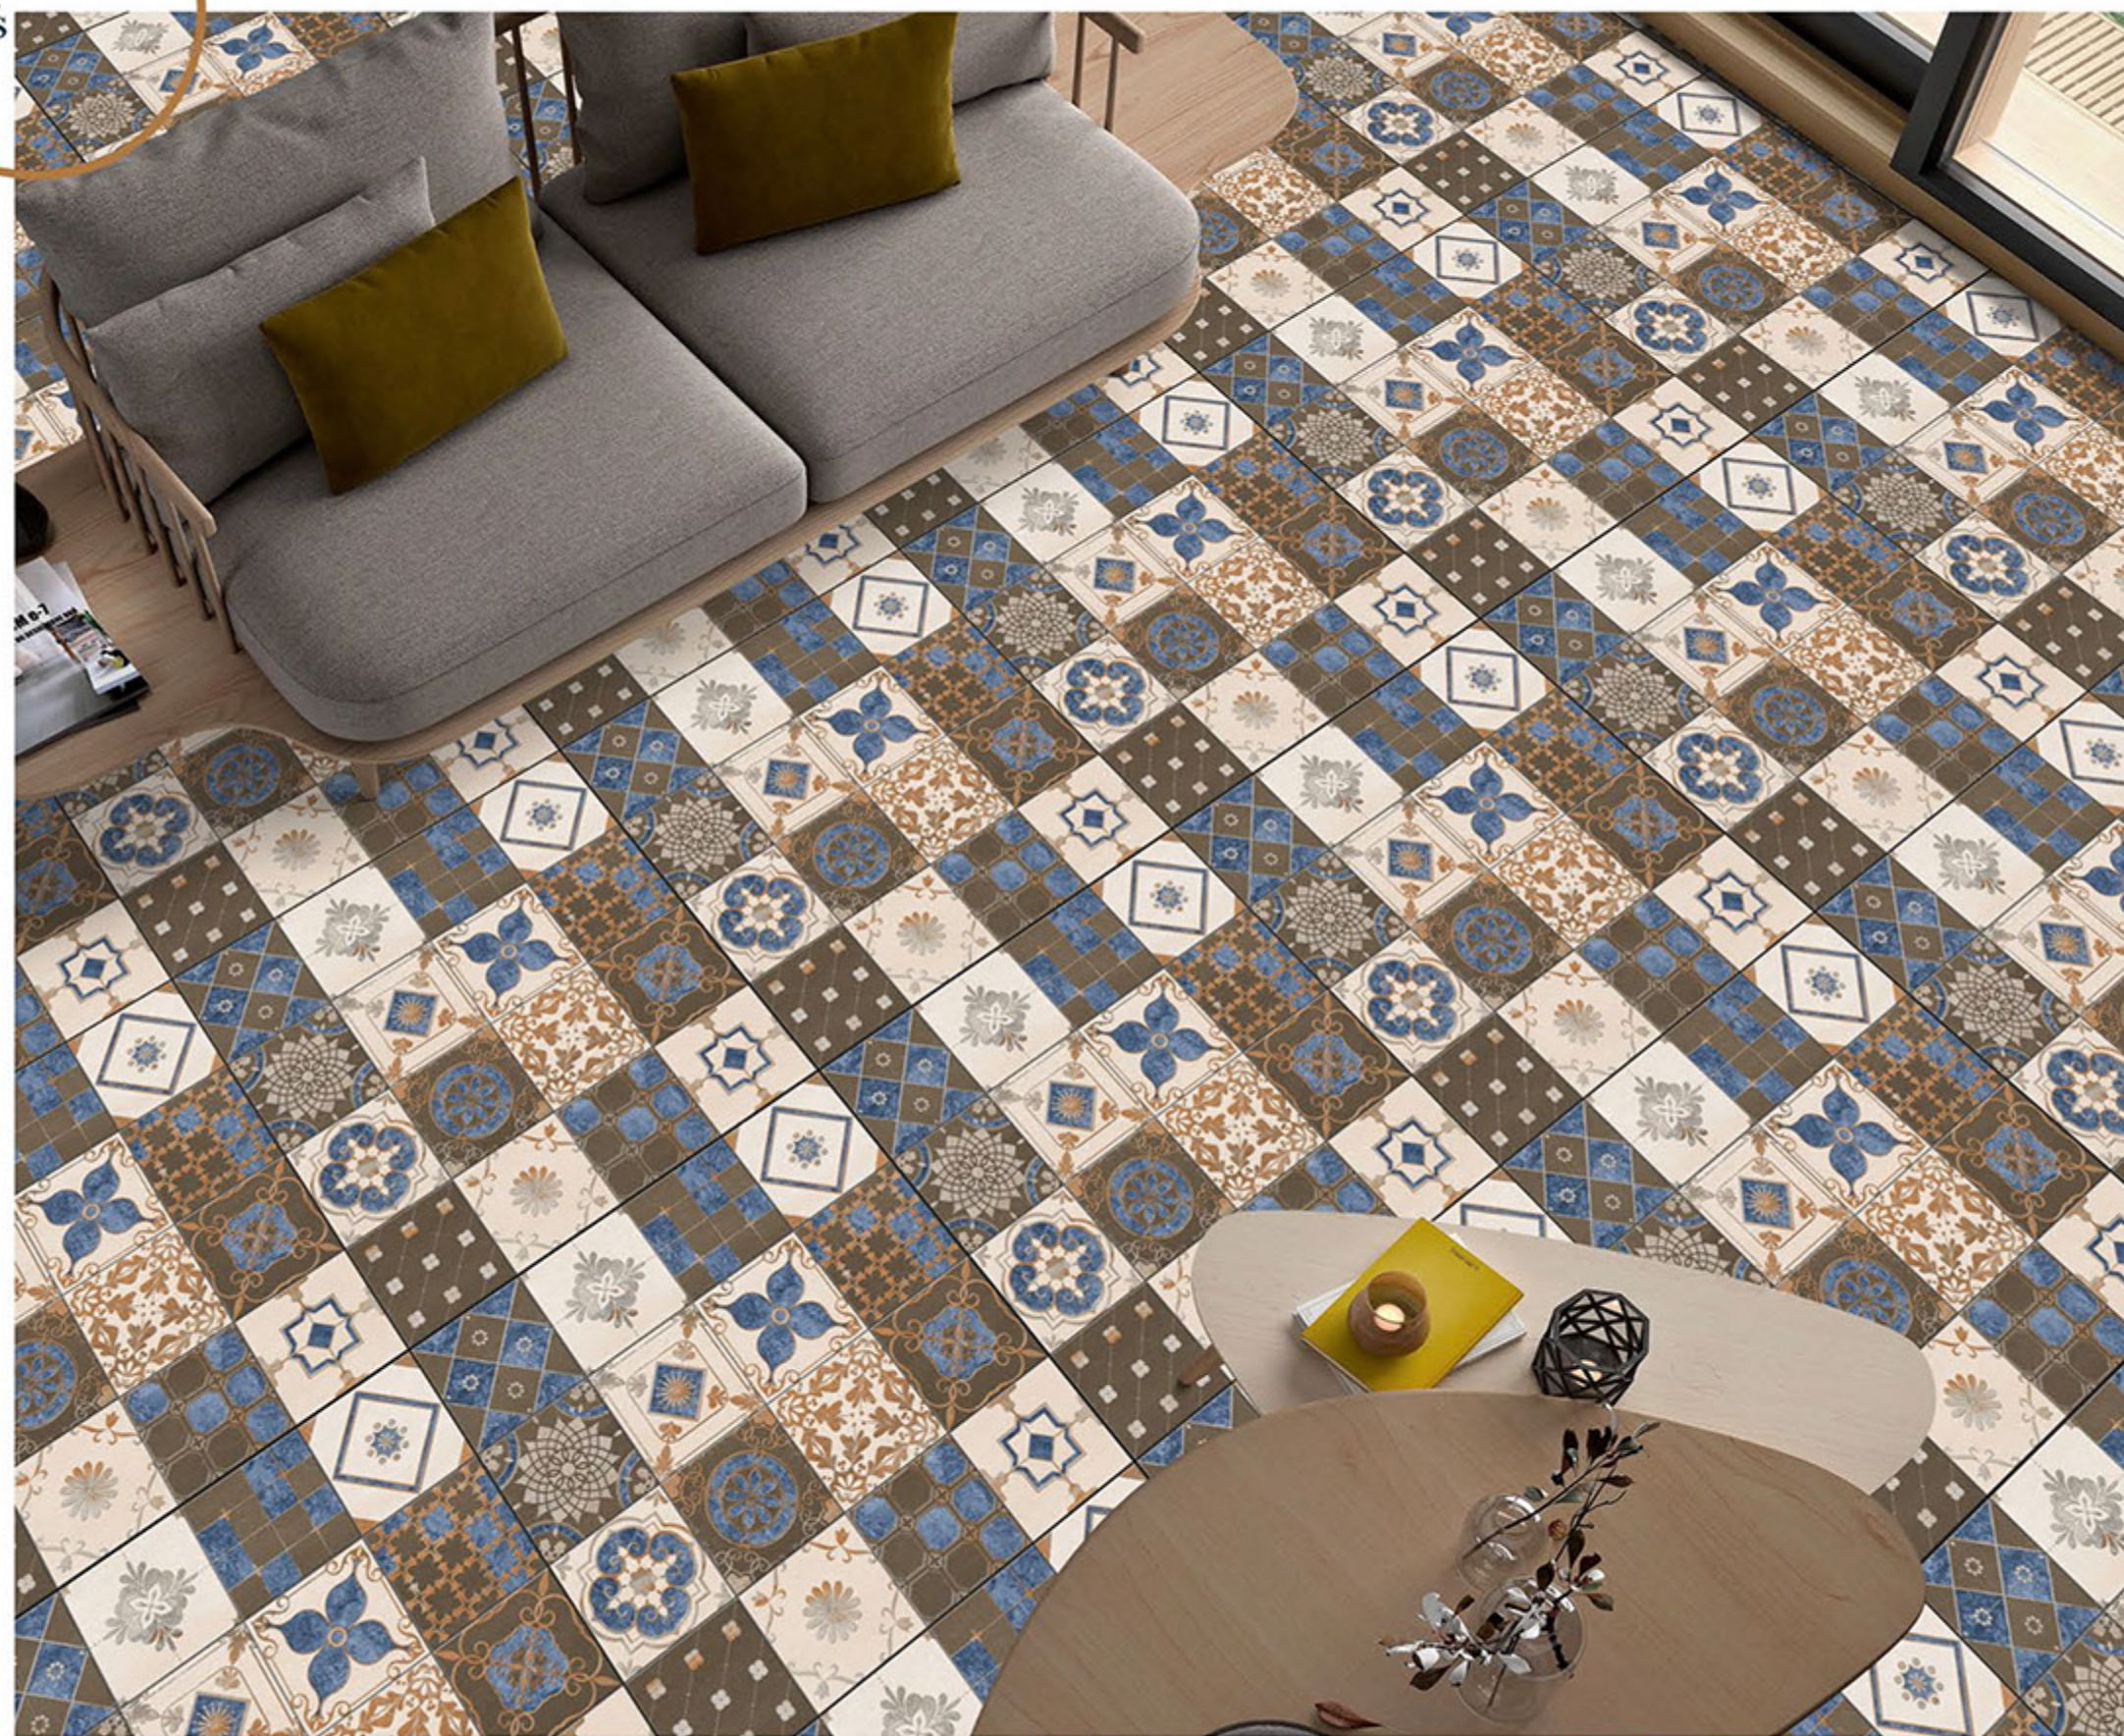

PORCELINE TILES

600X600 MM

PORCELAIN TILES

600X600 MM