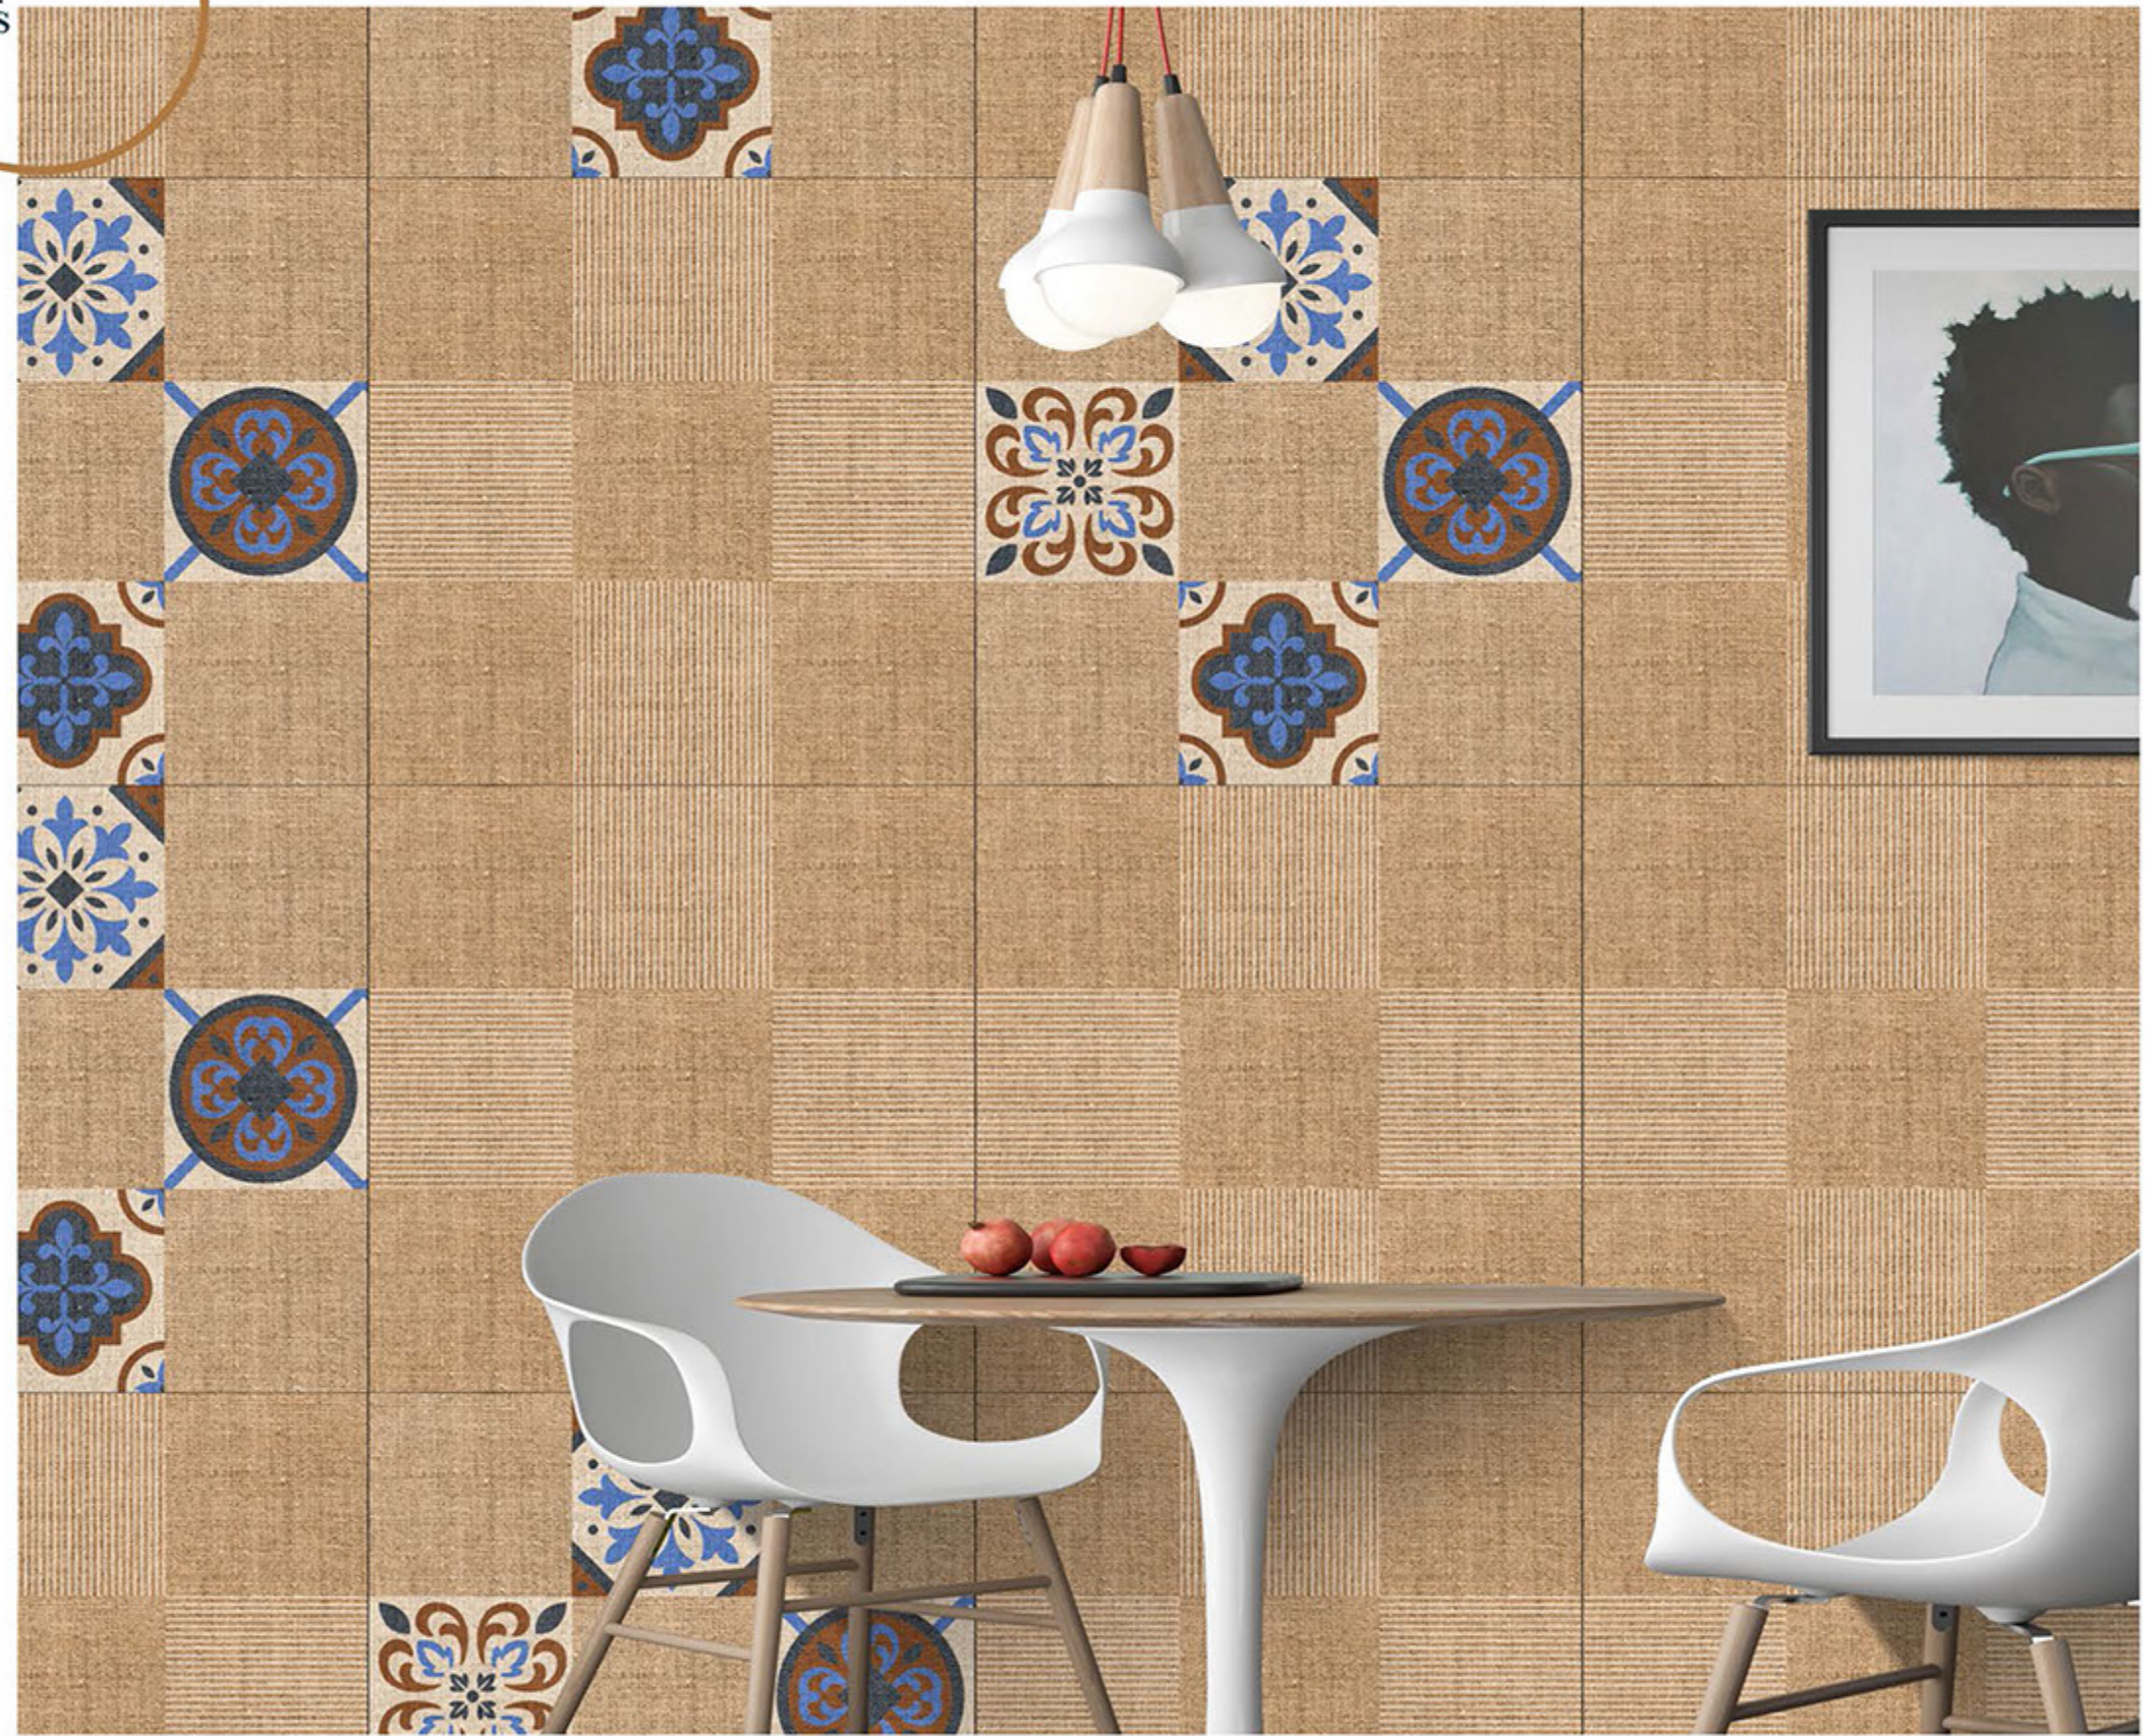

PORCELINE TILES

600X600 MM