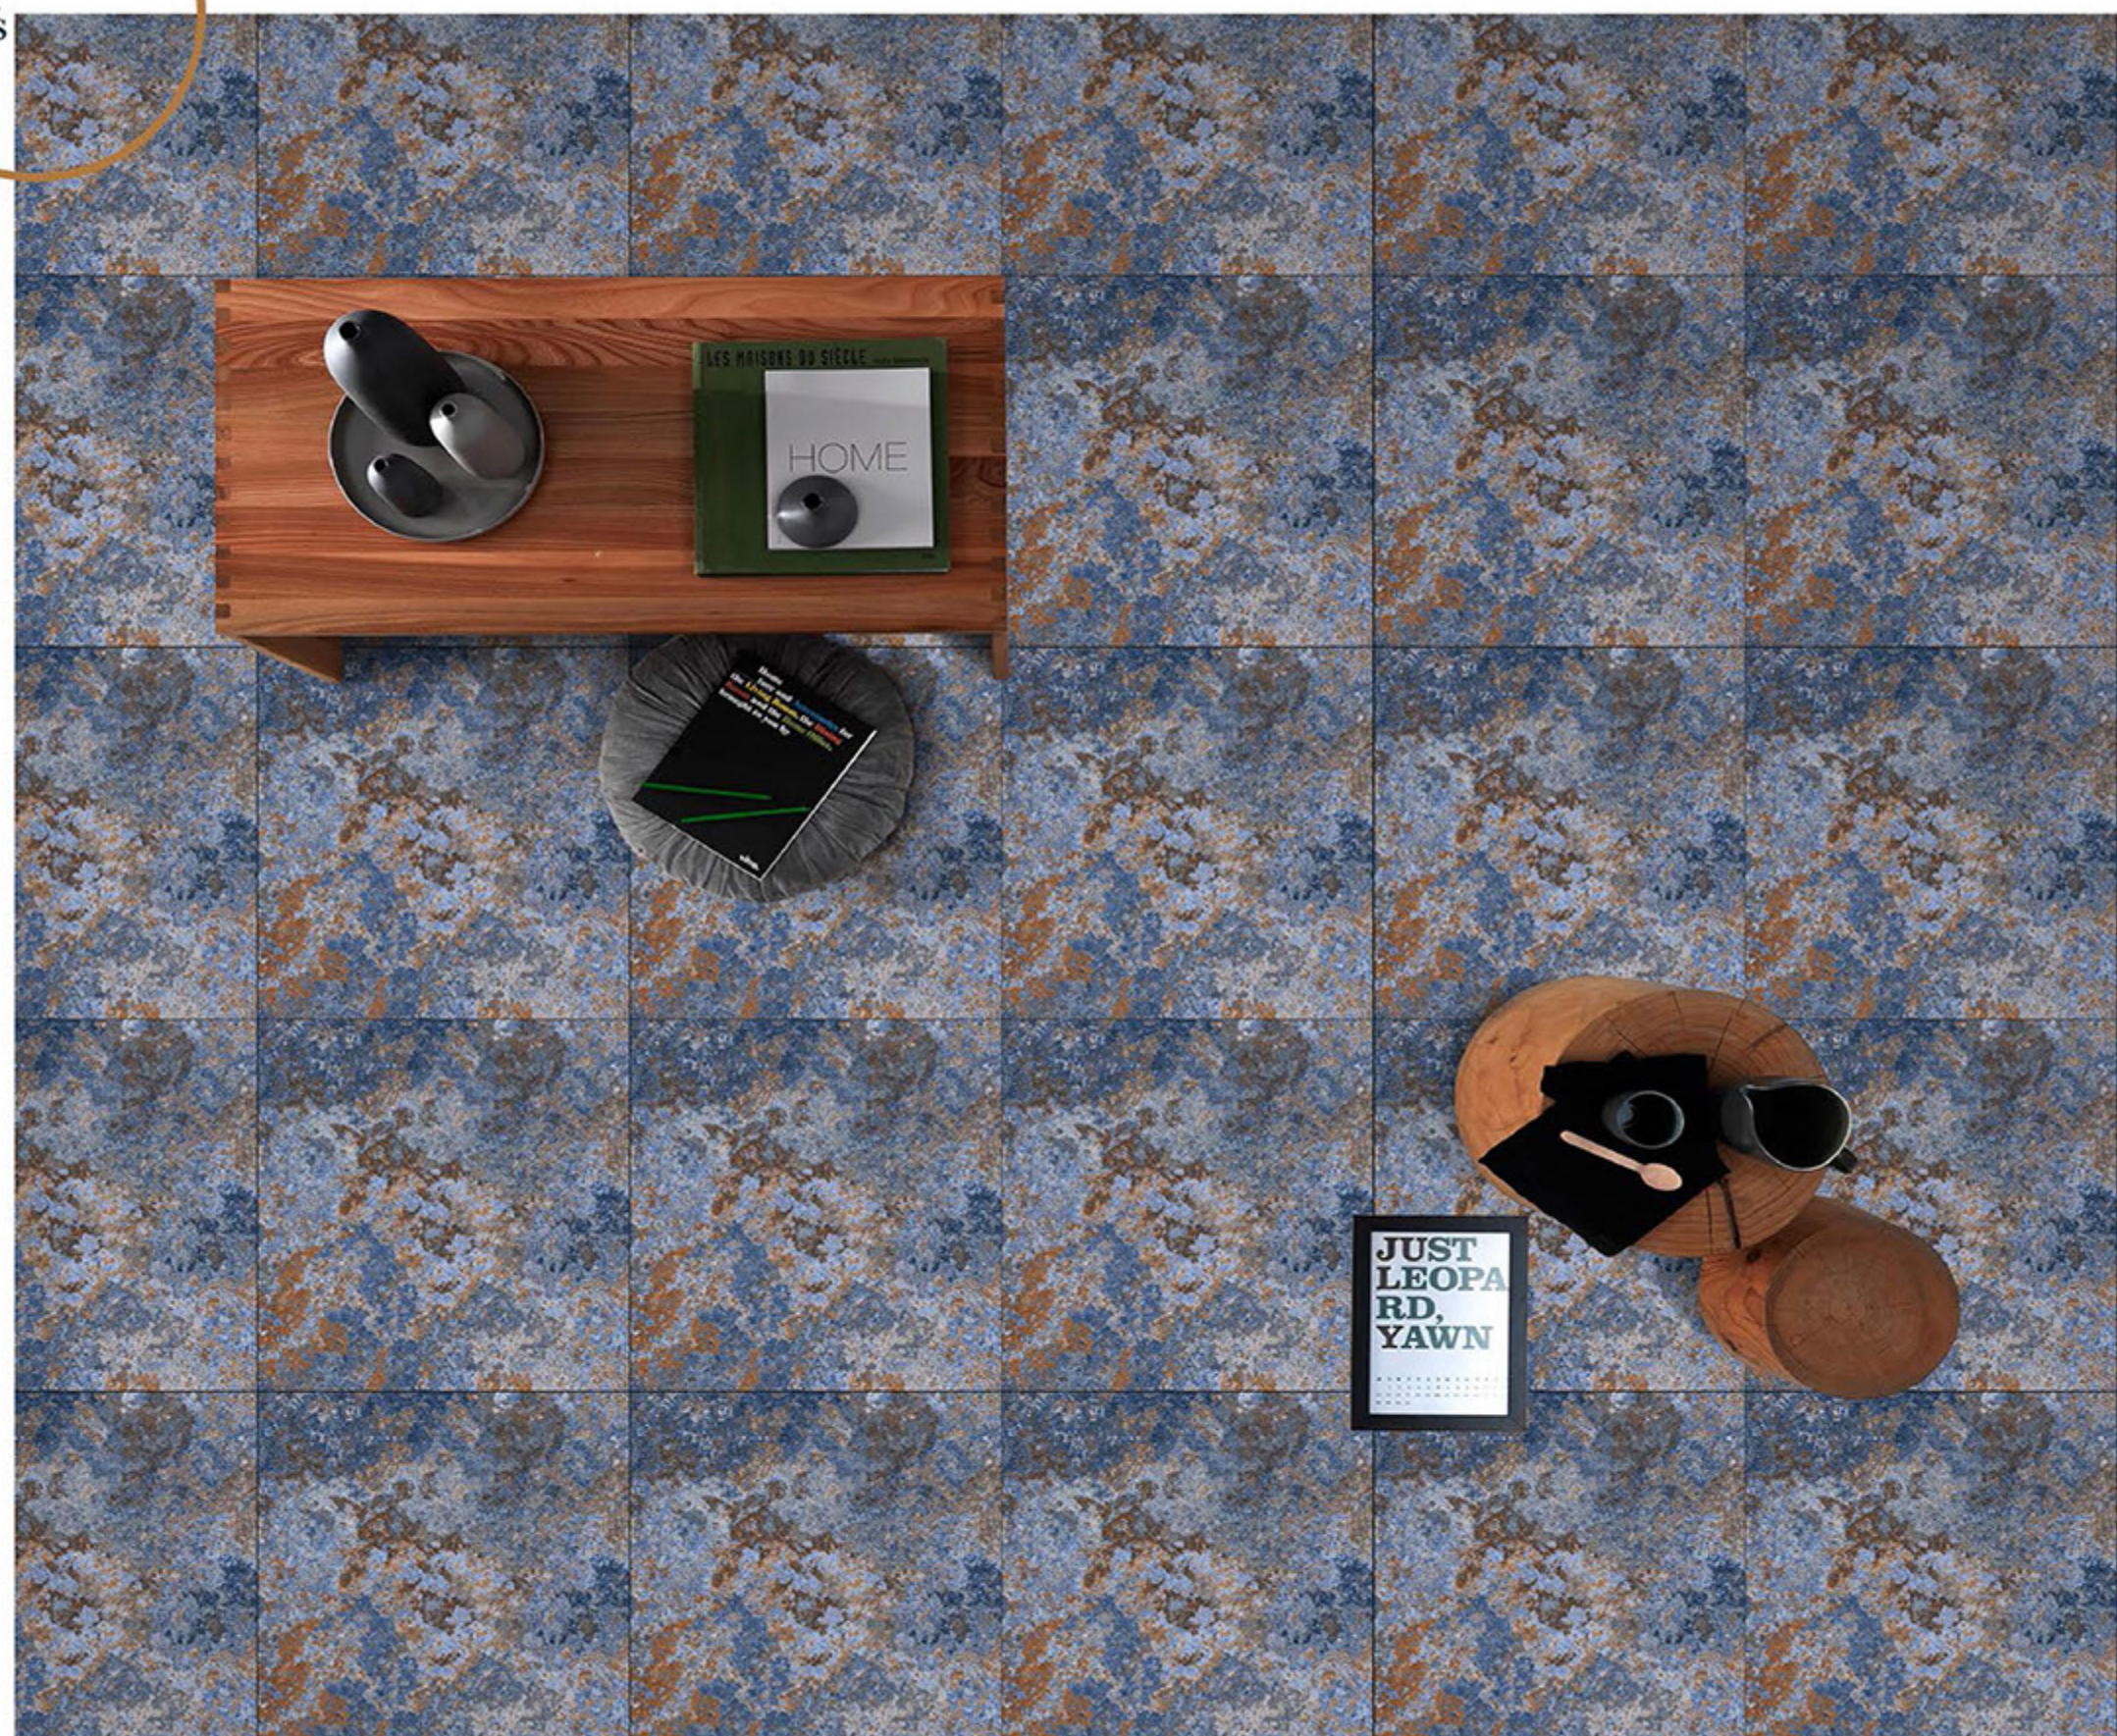

PORCELINE TILES

600X600 MM

PORCELINE TILES

600X600 MM