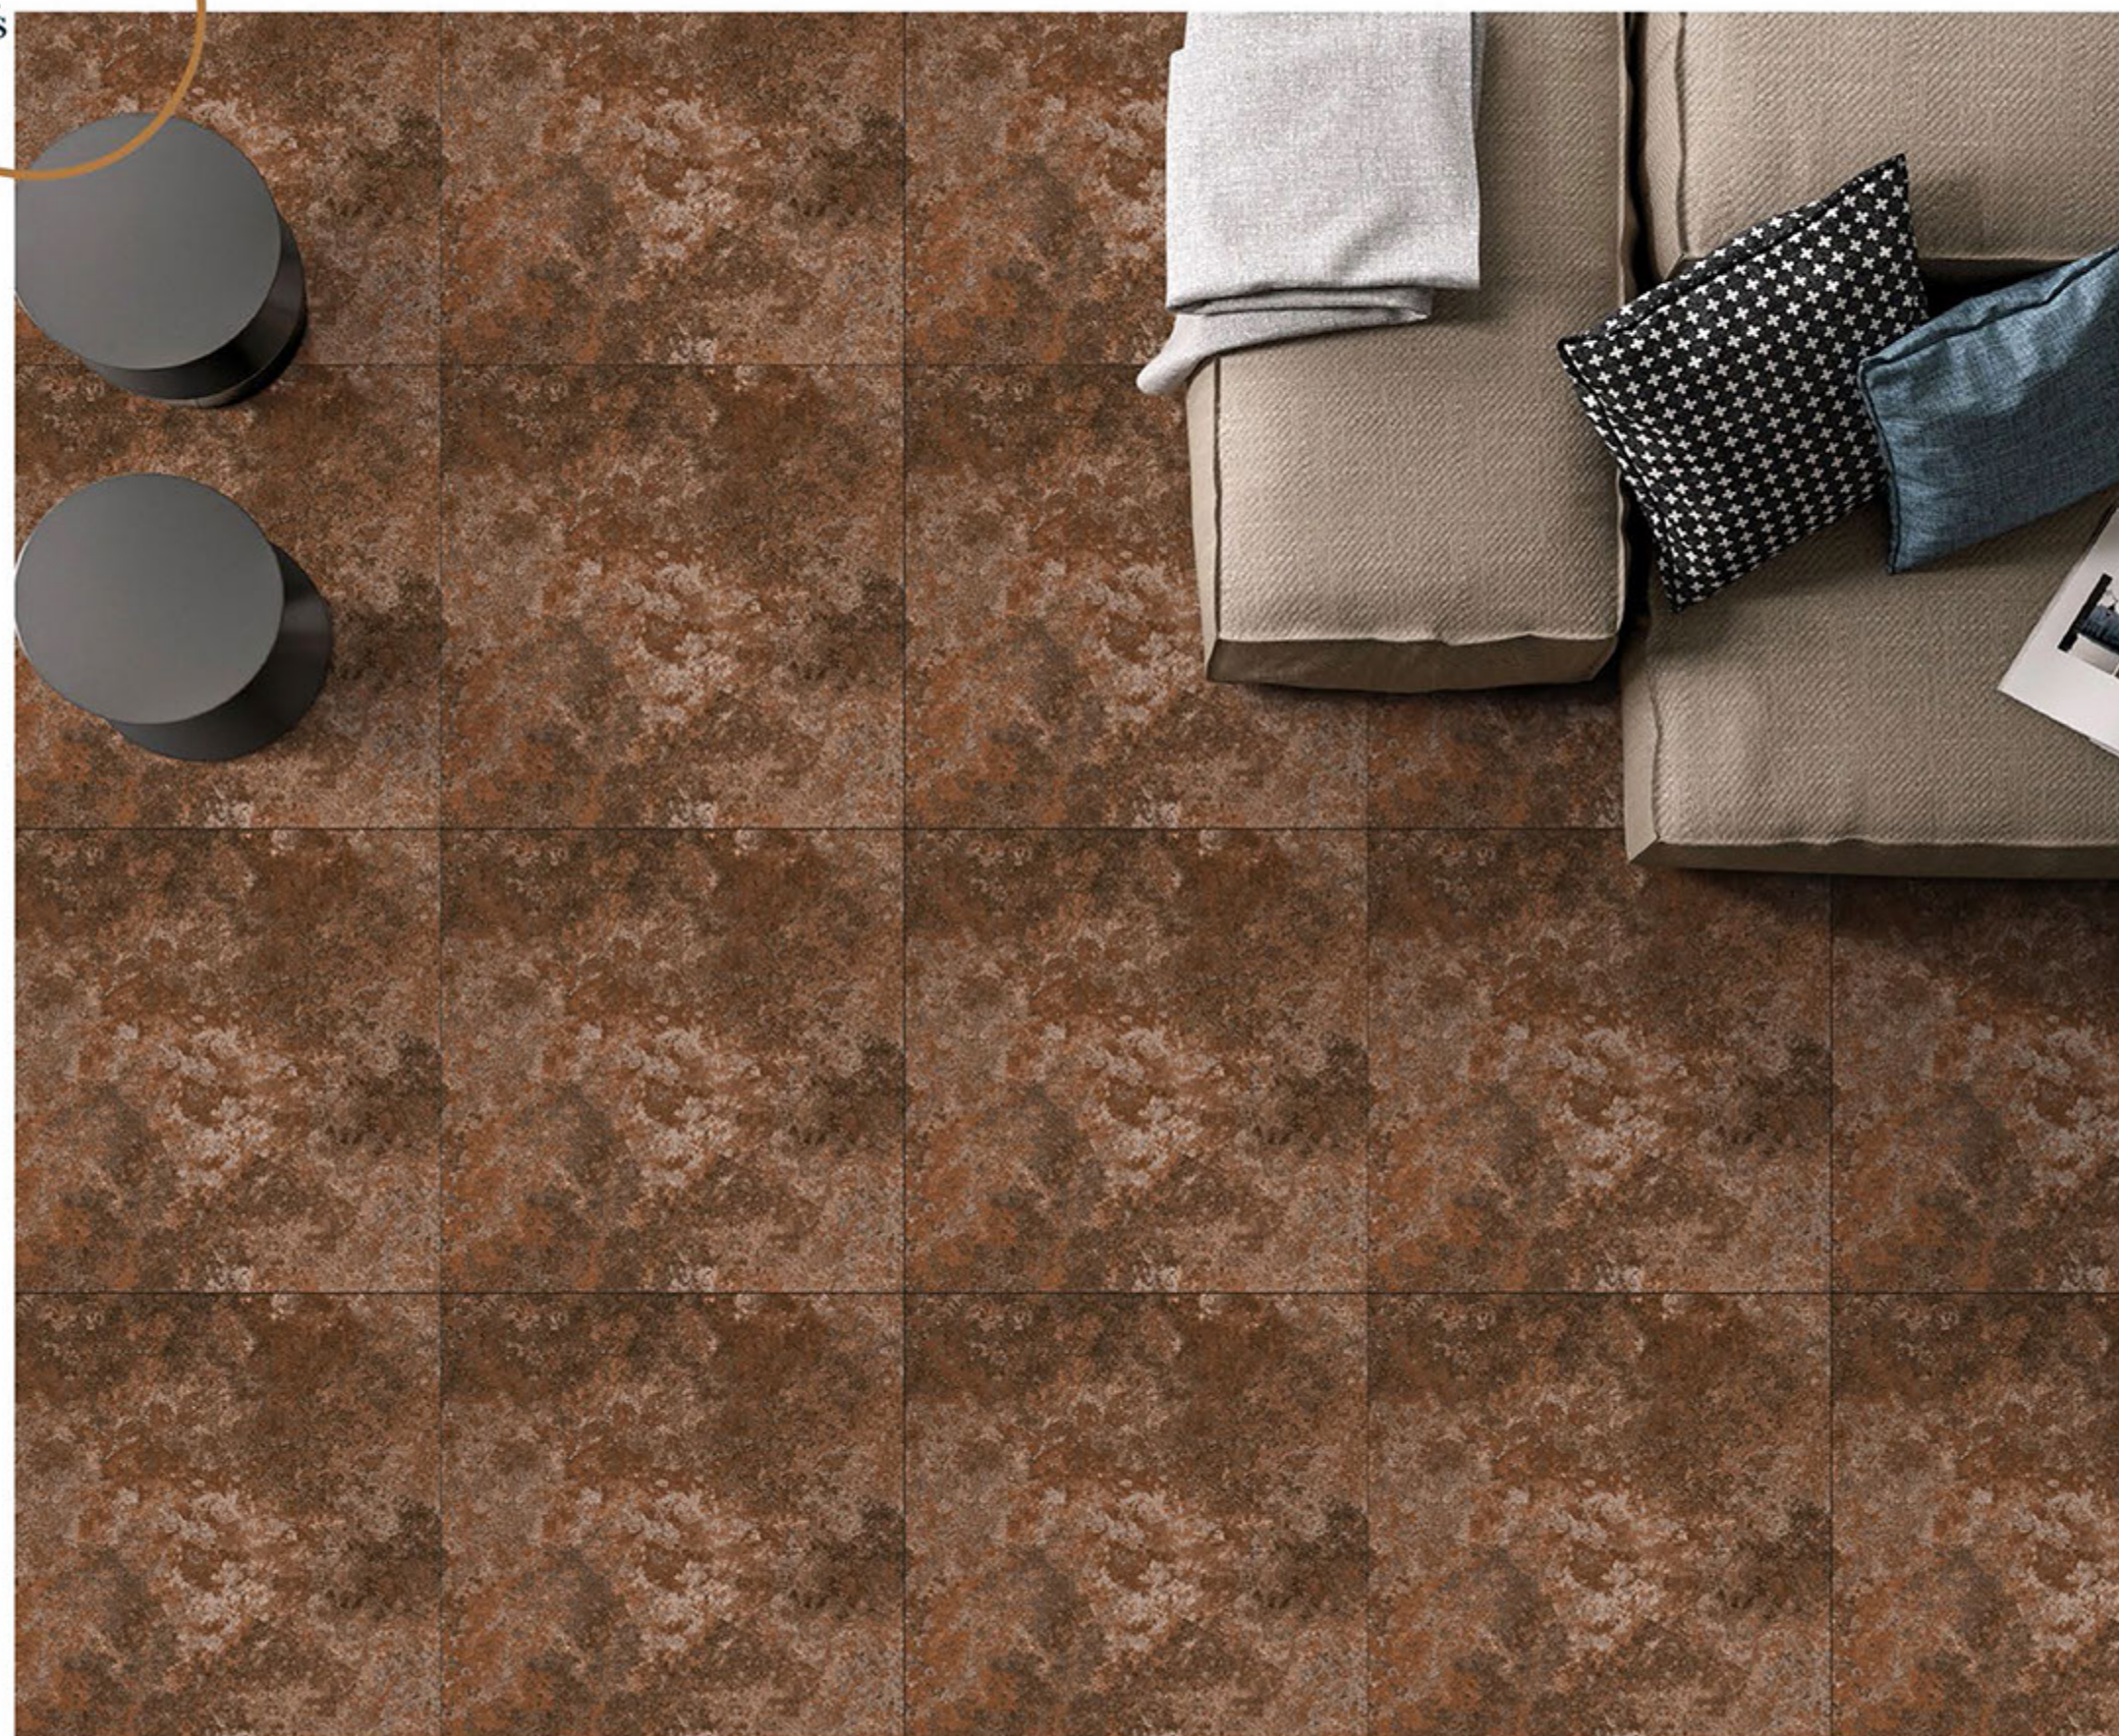

SUGAR
SERIES

ETHENA BLUE

PORCELINE TILES

600X600 MM

SUGAR
SERIES

ETHENA BROWN

PORCELINE TILES

600X600 MM