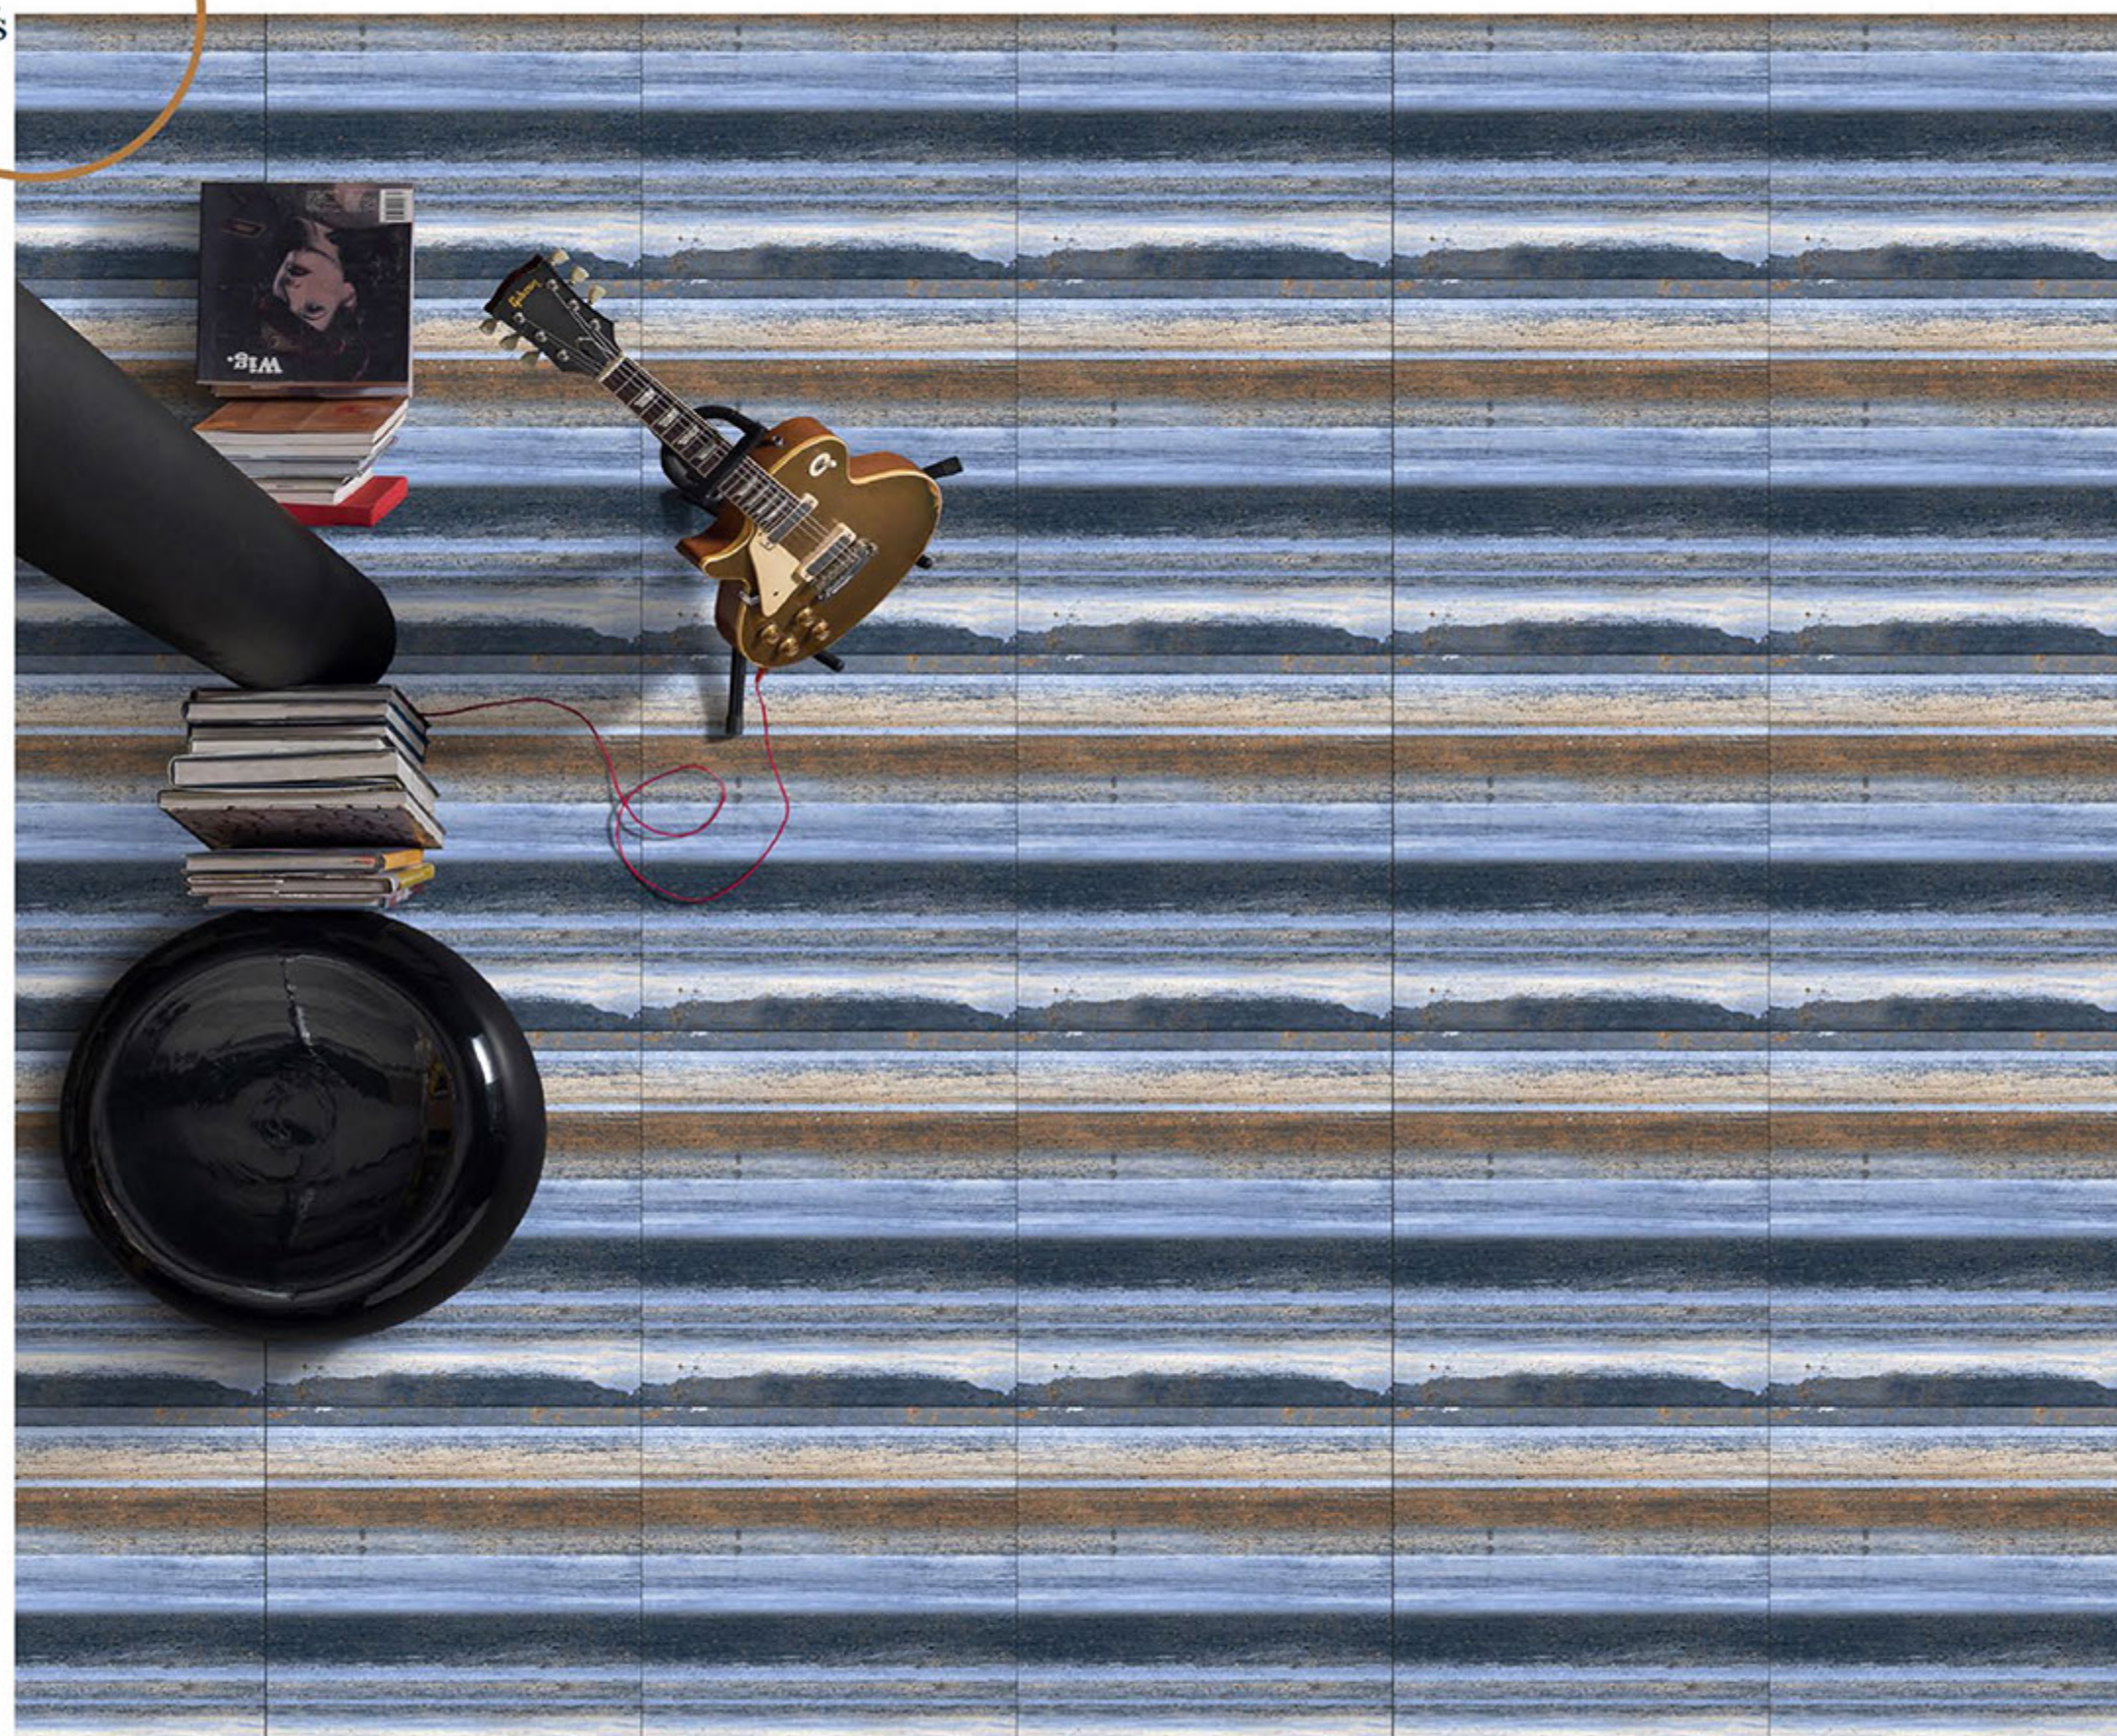

PORCELINE TILES

600X600 MM