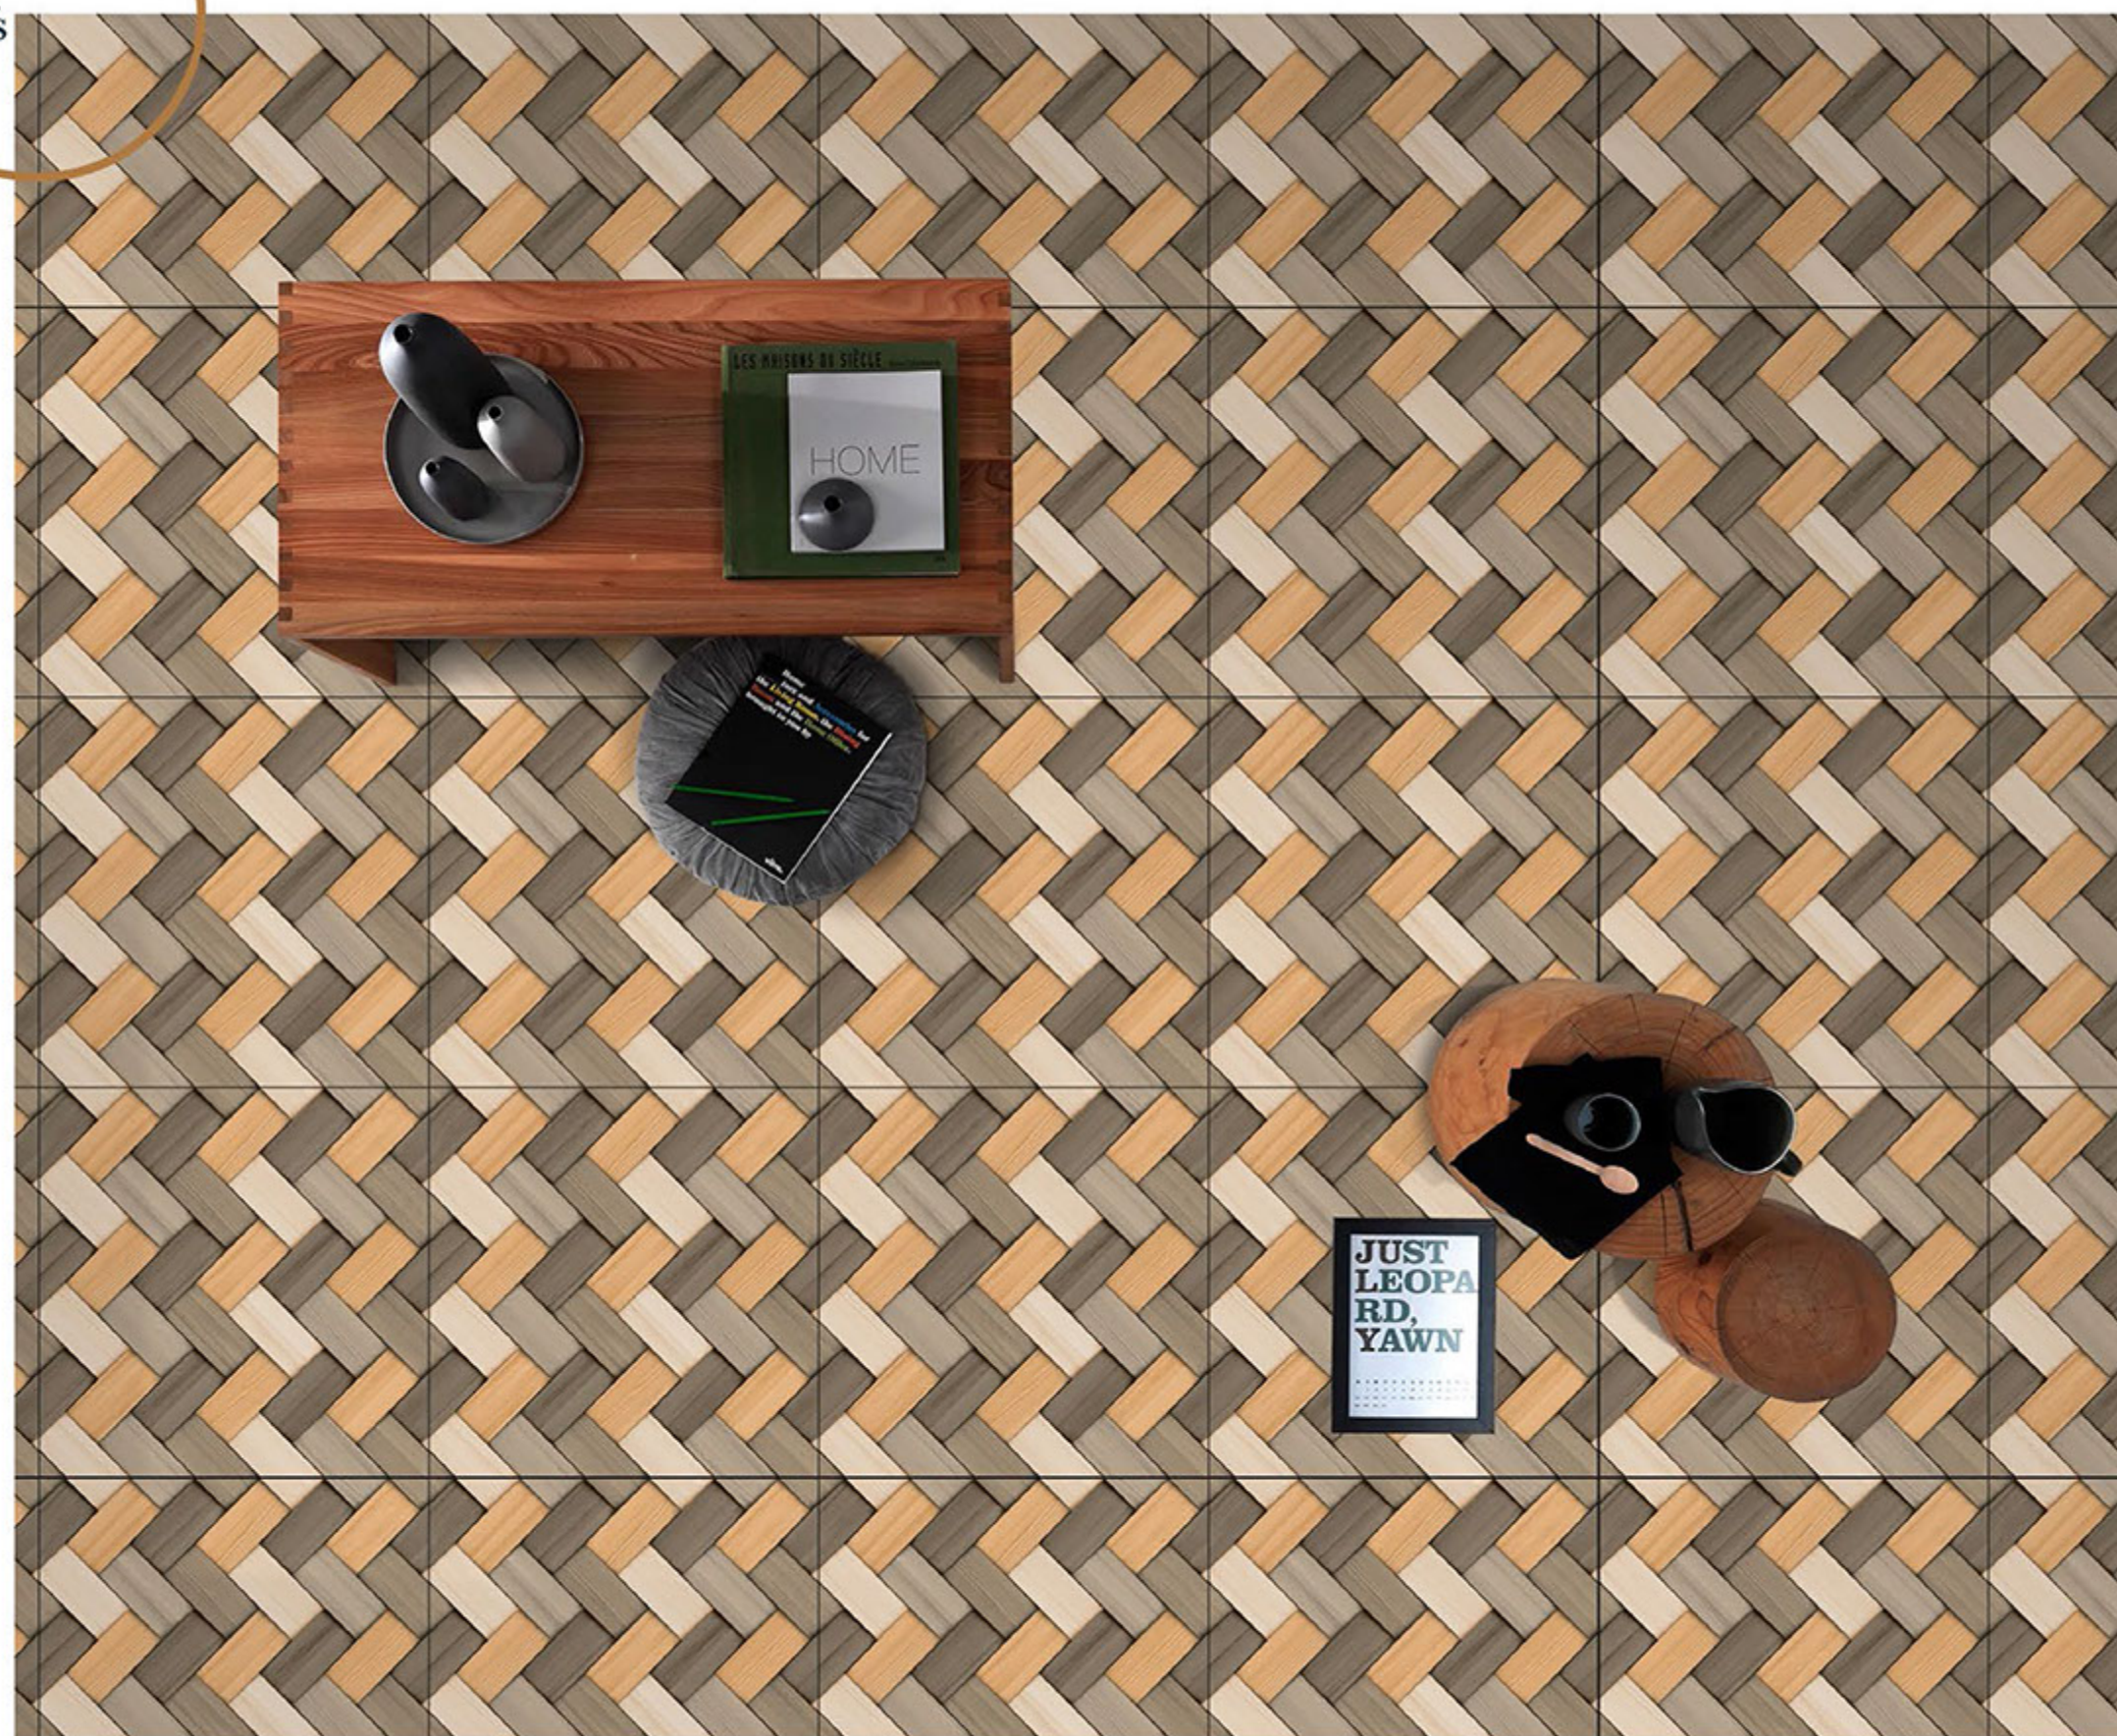

PORCELINE TILES

600X600 MM