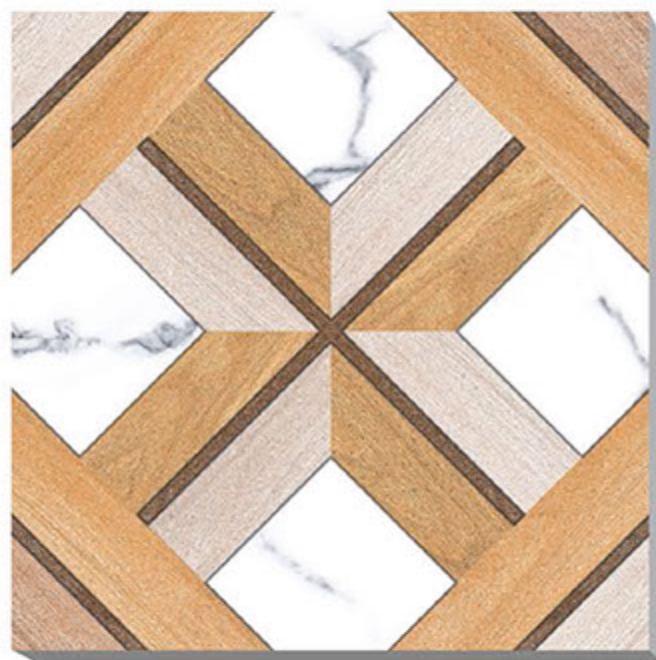

SUGAR
SERIES

SPRUCE WOOD