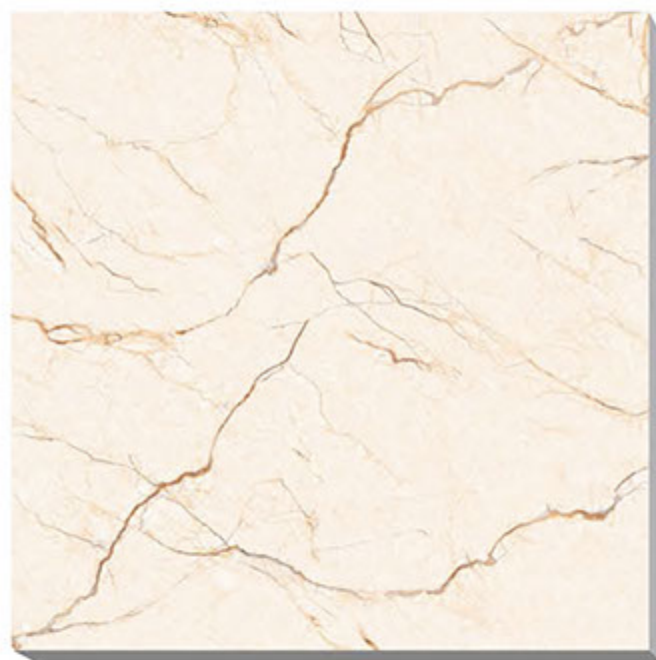

ONIX BROWN

SUGAR
SERIES