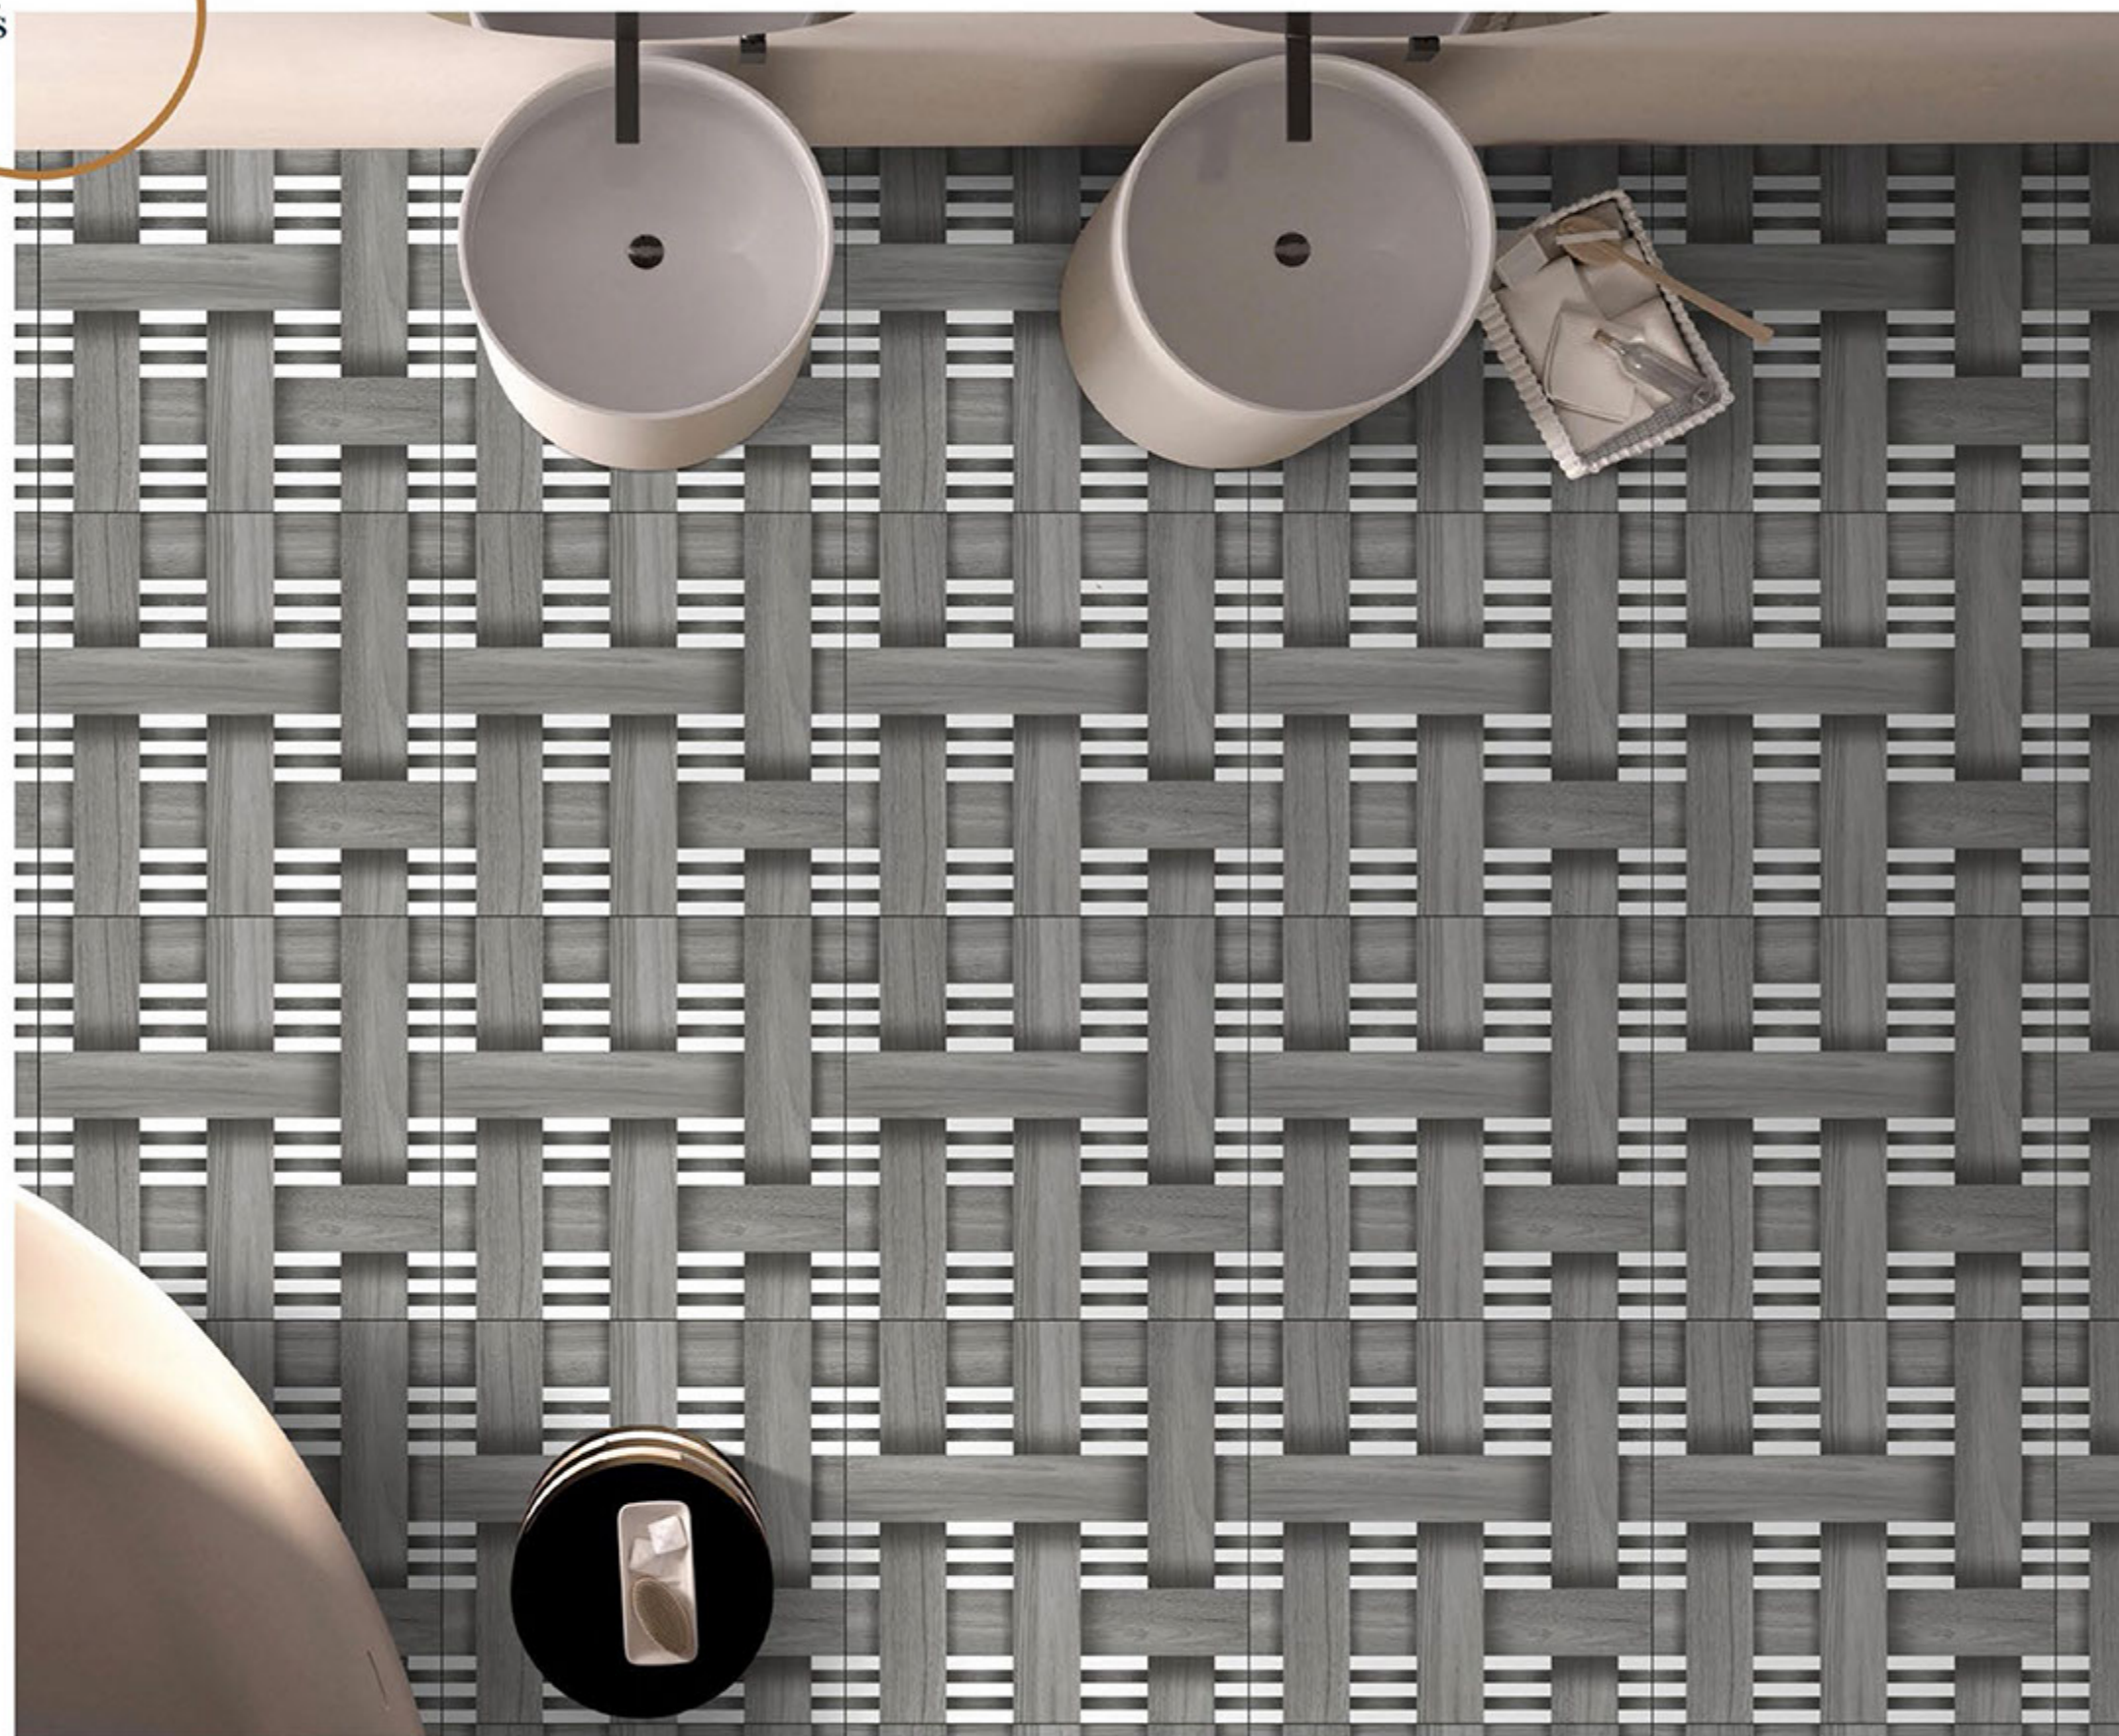

SUGAR
SERIES

ZYNITE

HOME IS
WHEREVER
I AM WITH
YOU

PORCELINE TILES

600X600 MM

SUGAR
SERIES

ARYA WOOD GREY

PORCELINE TILES