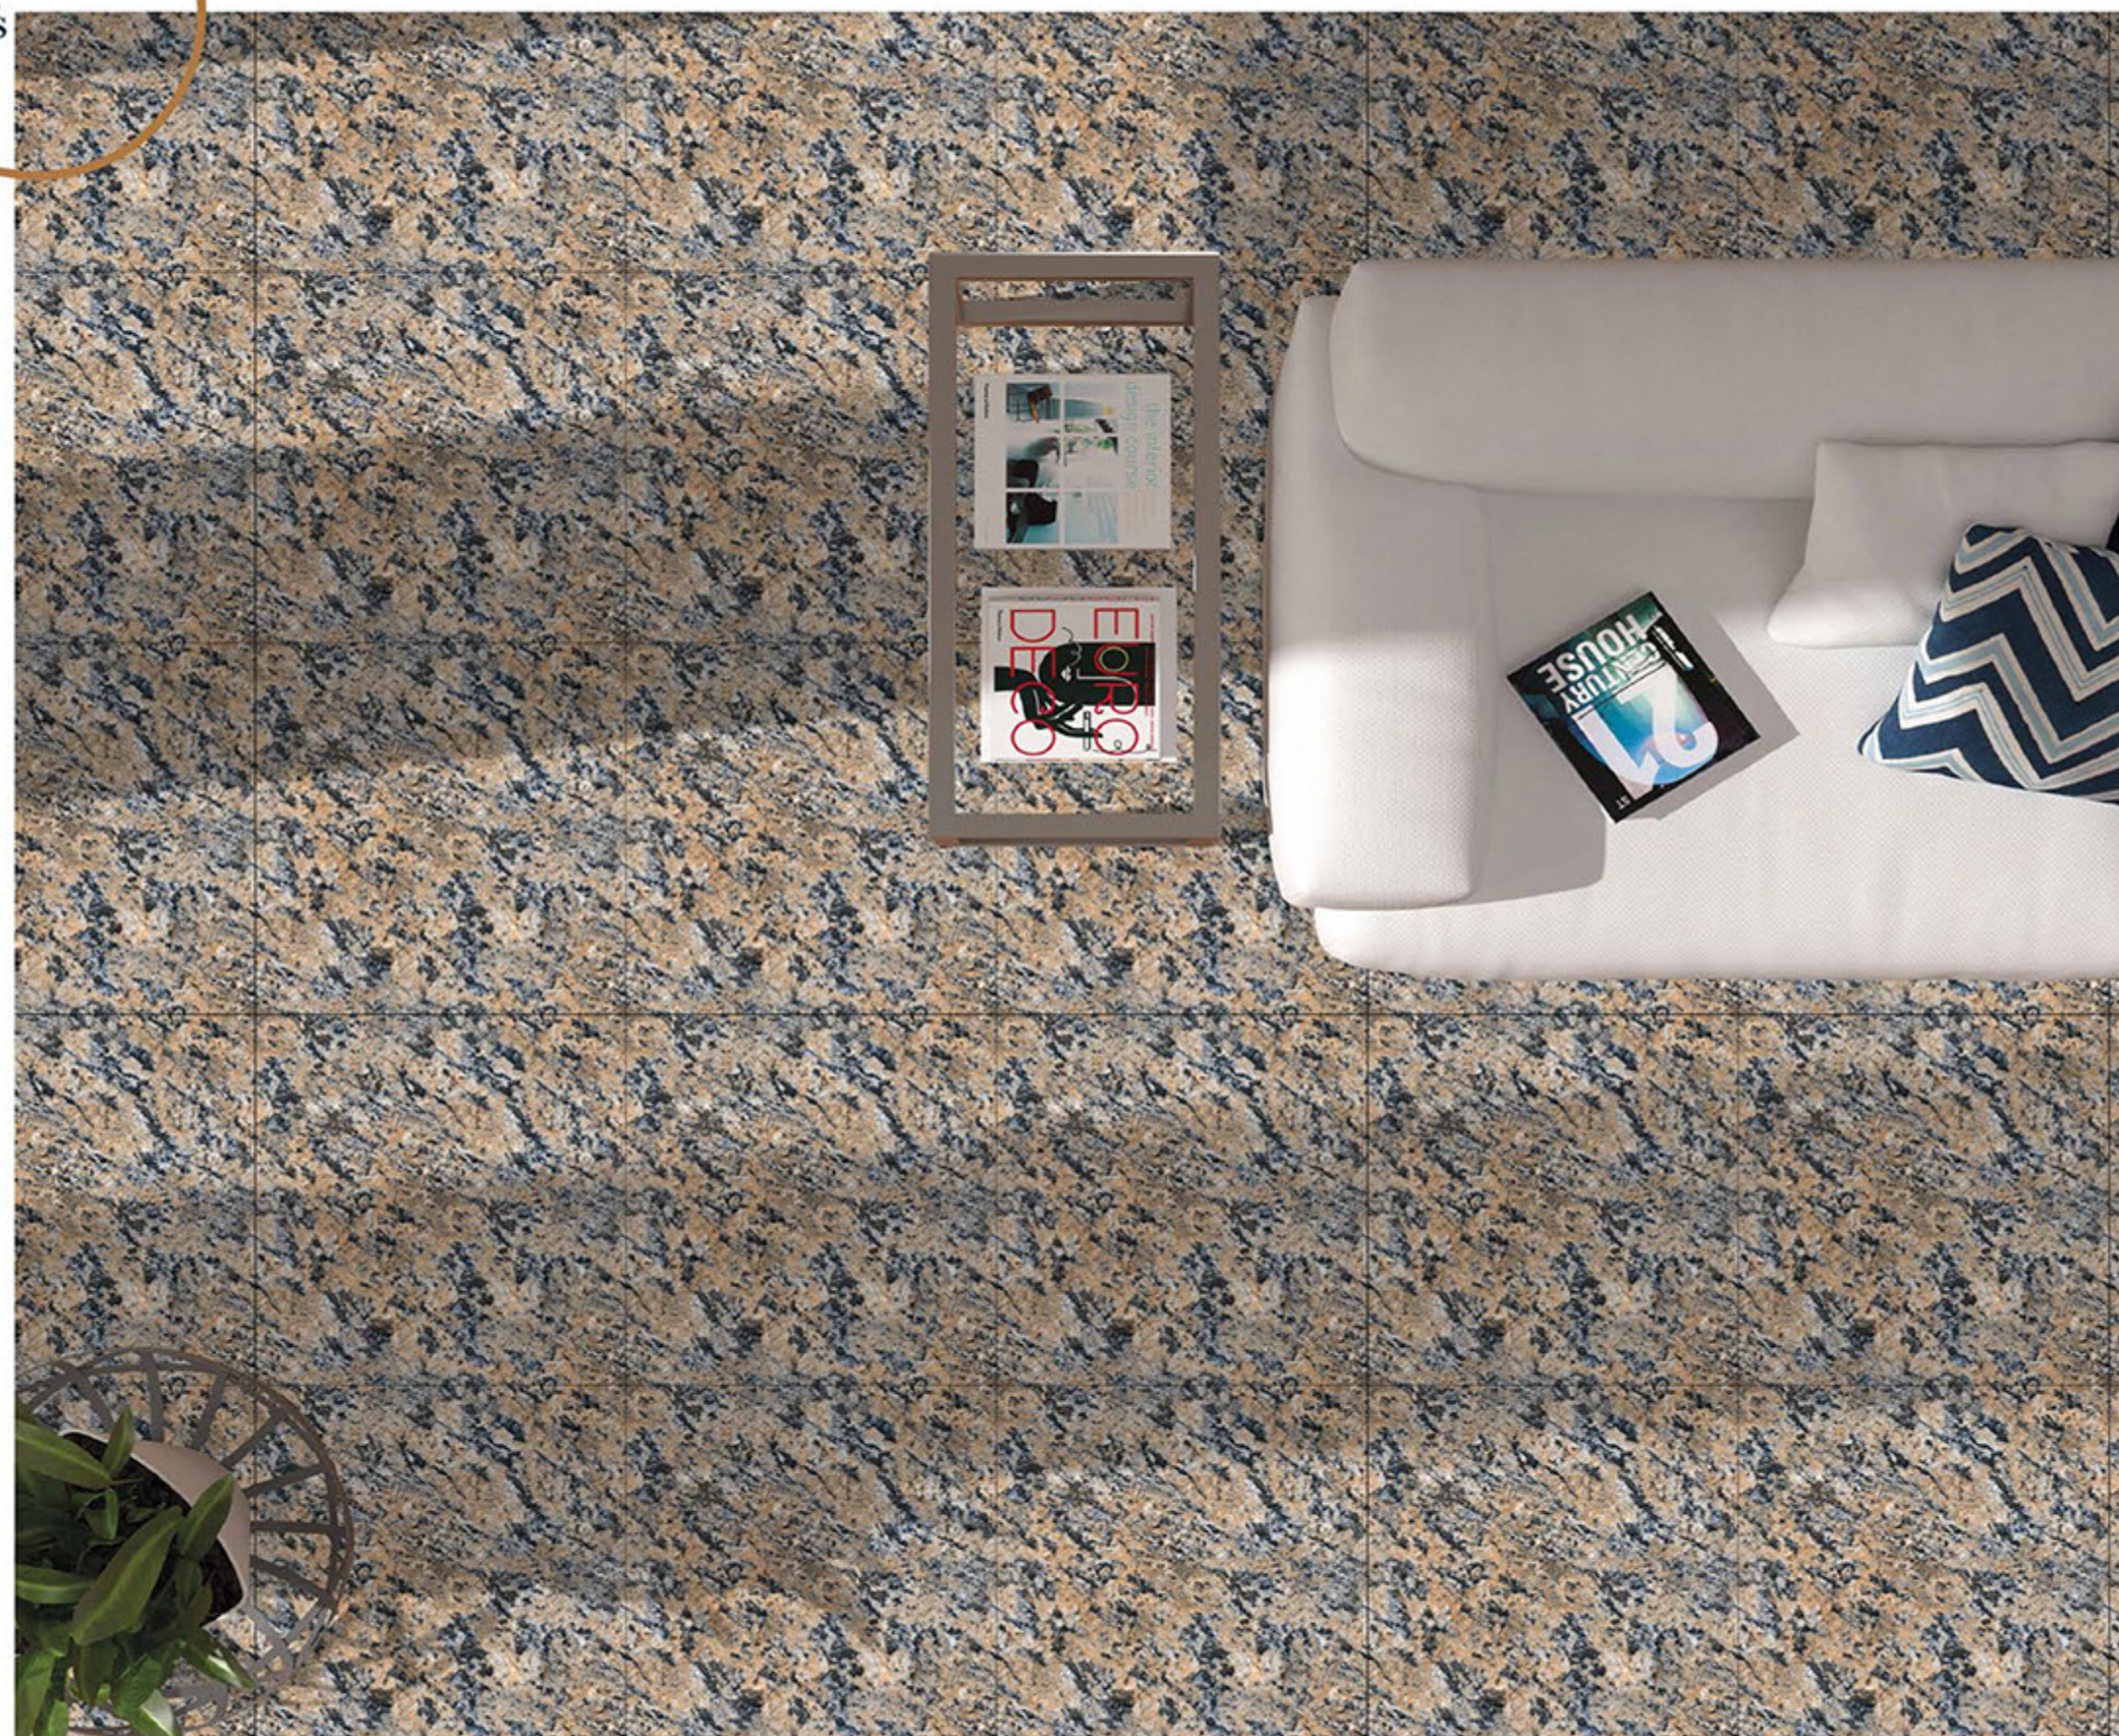

SUGAR
SERIES

FLOGINO DECOR

PORCELINE TILES

600X600 MM

SUGAR
SERIES

FLORITO BEIGE

PORCELINE TILES

600X600 MM