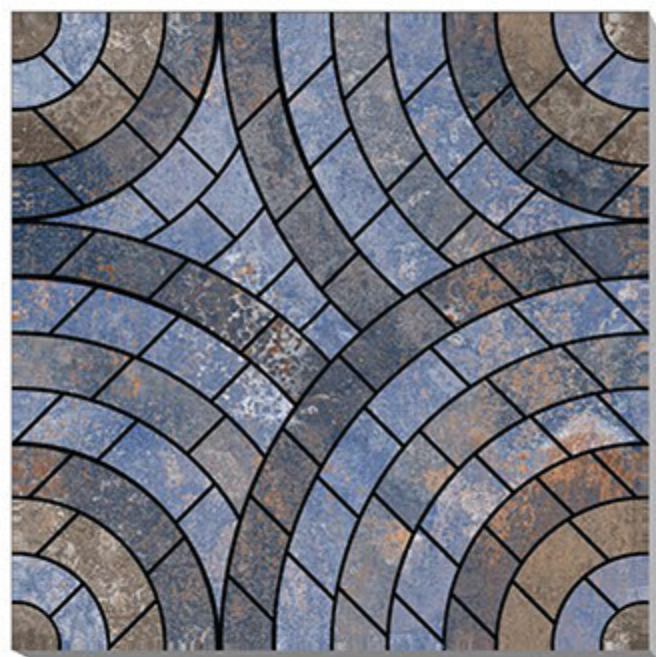

NEVADA CREMA

SUGAR
SERIES