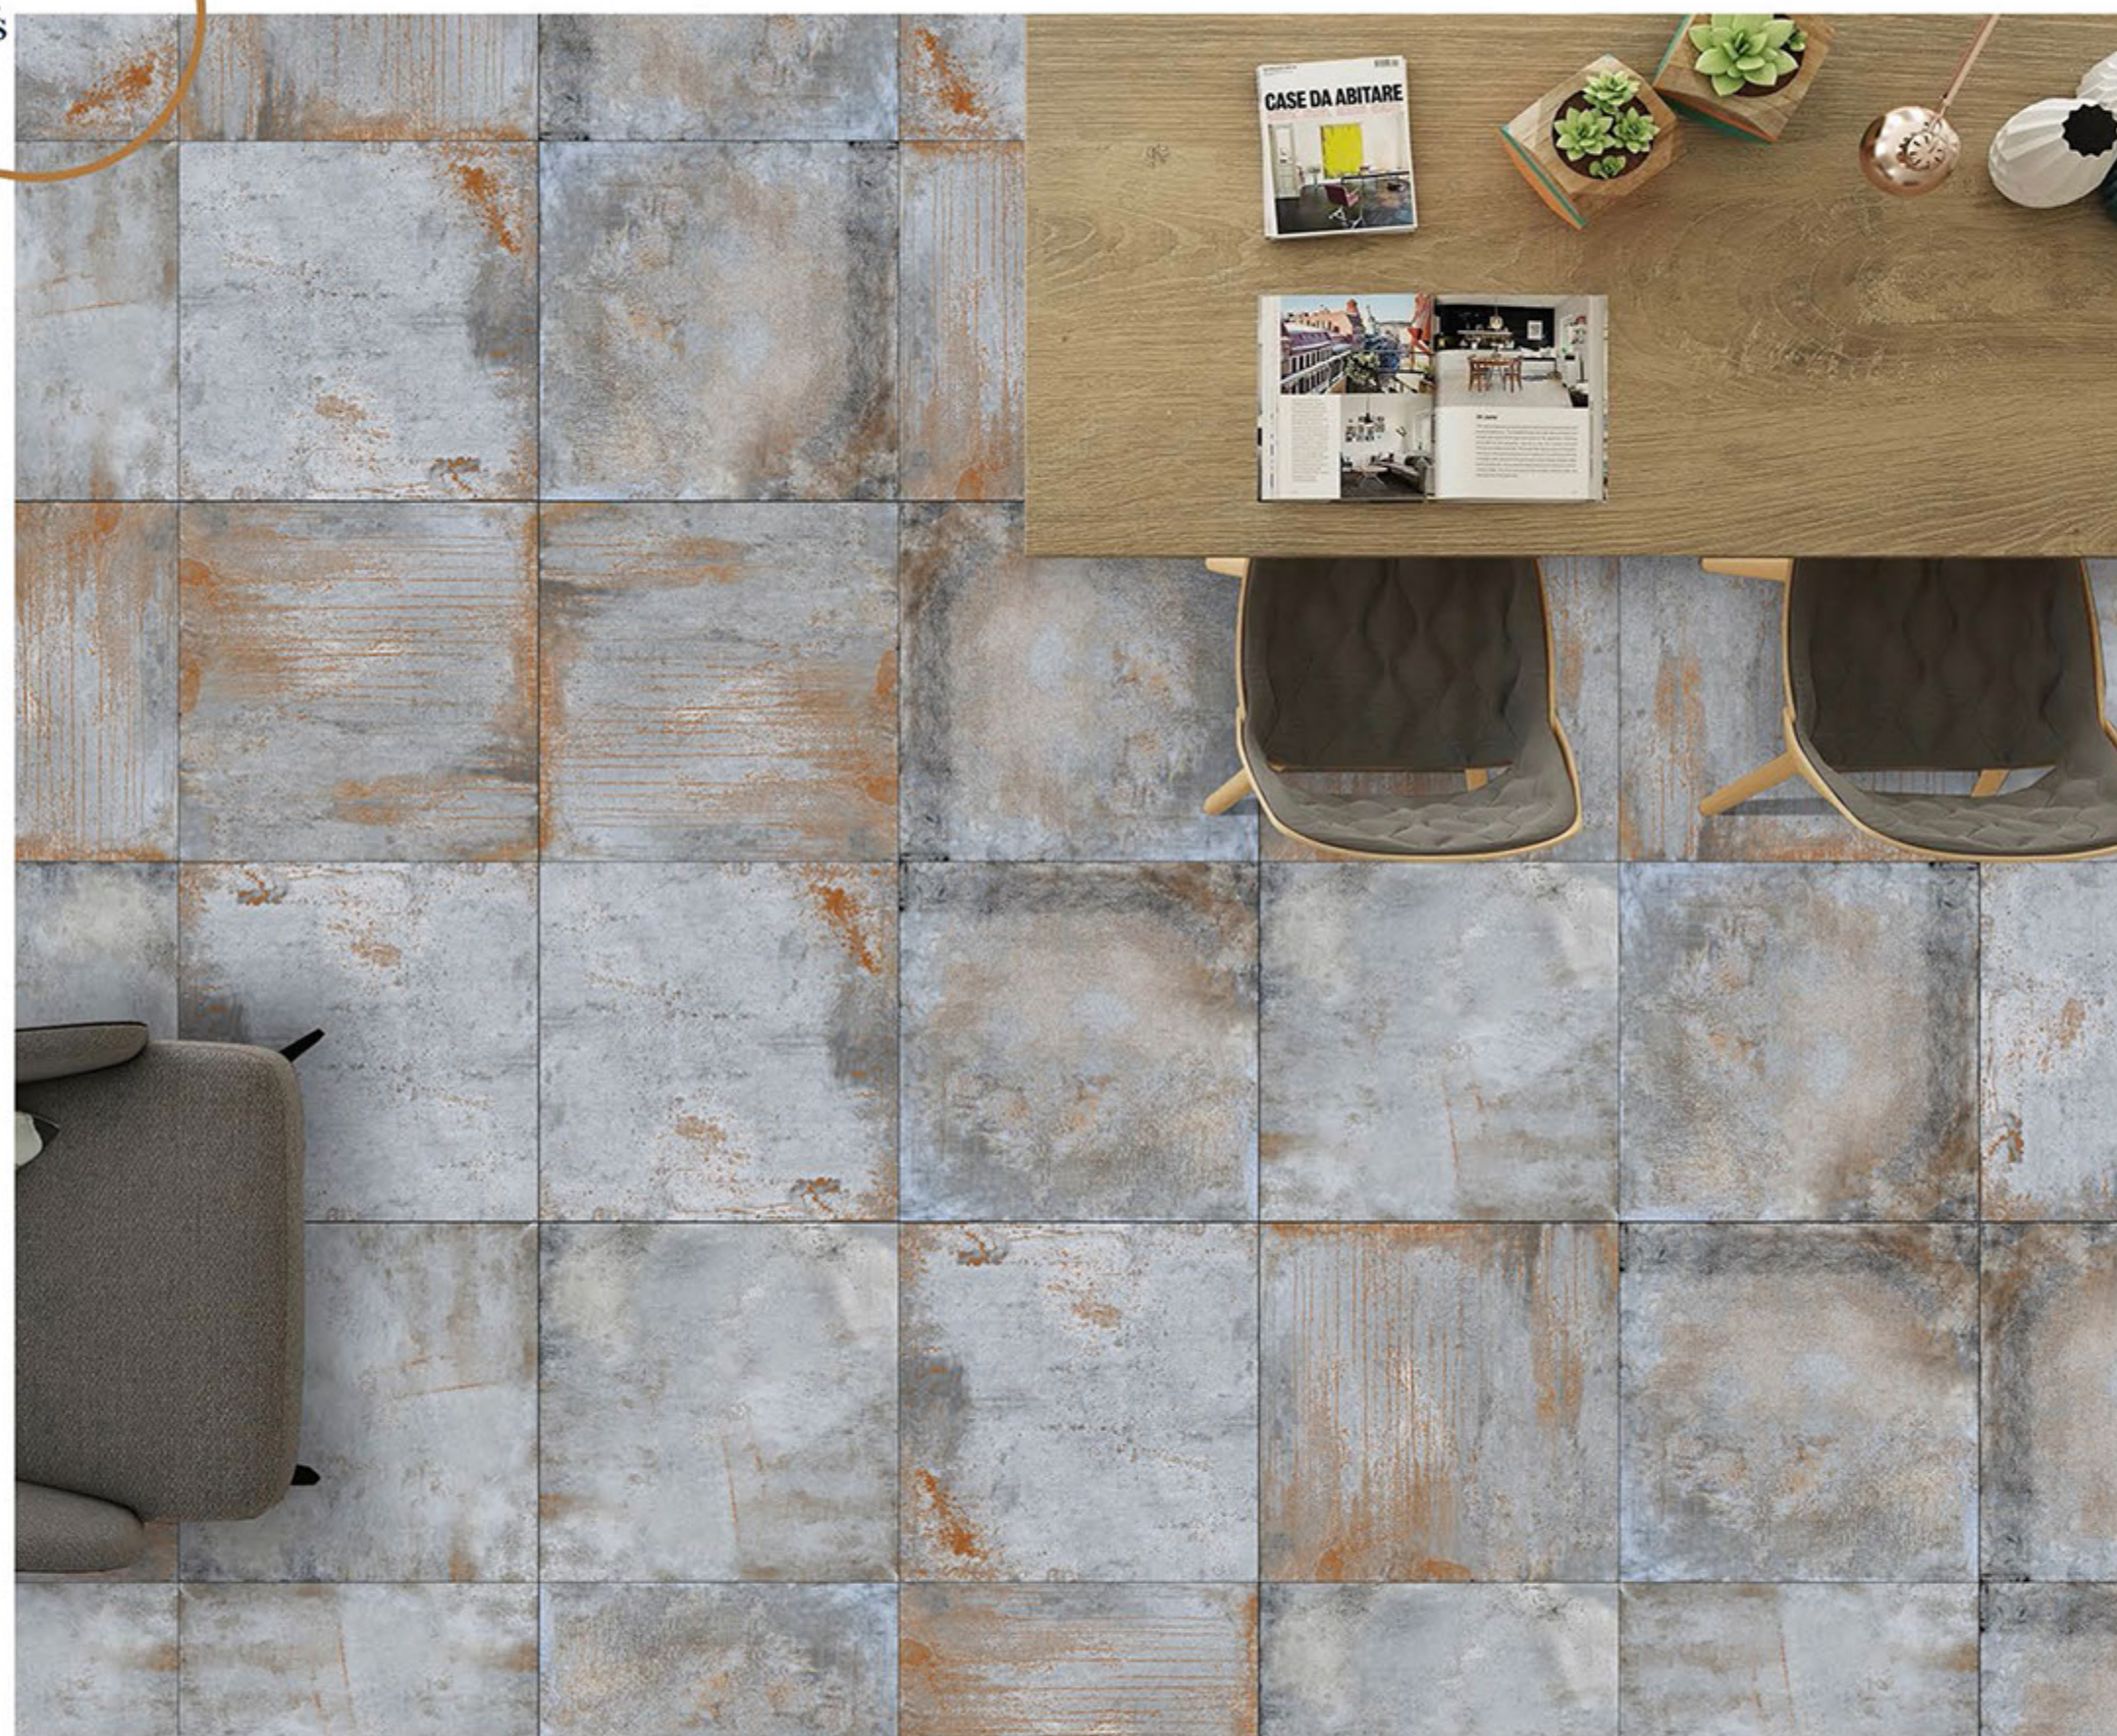

PORCELINE TILES

600X600 MM