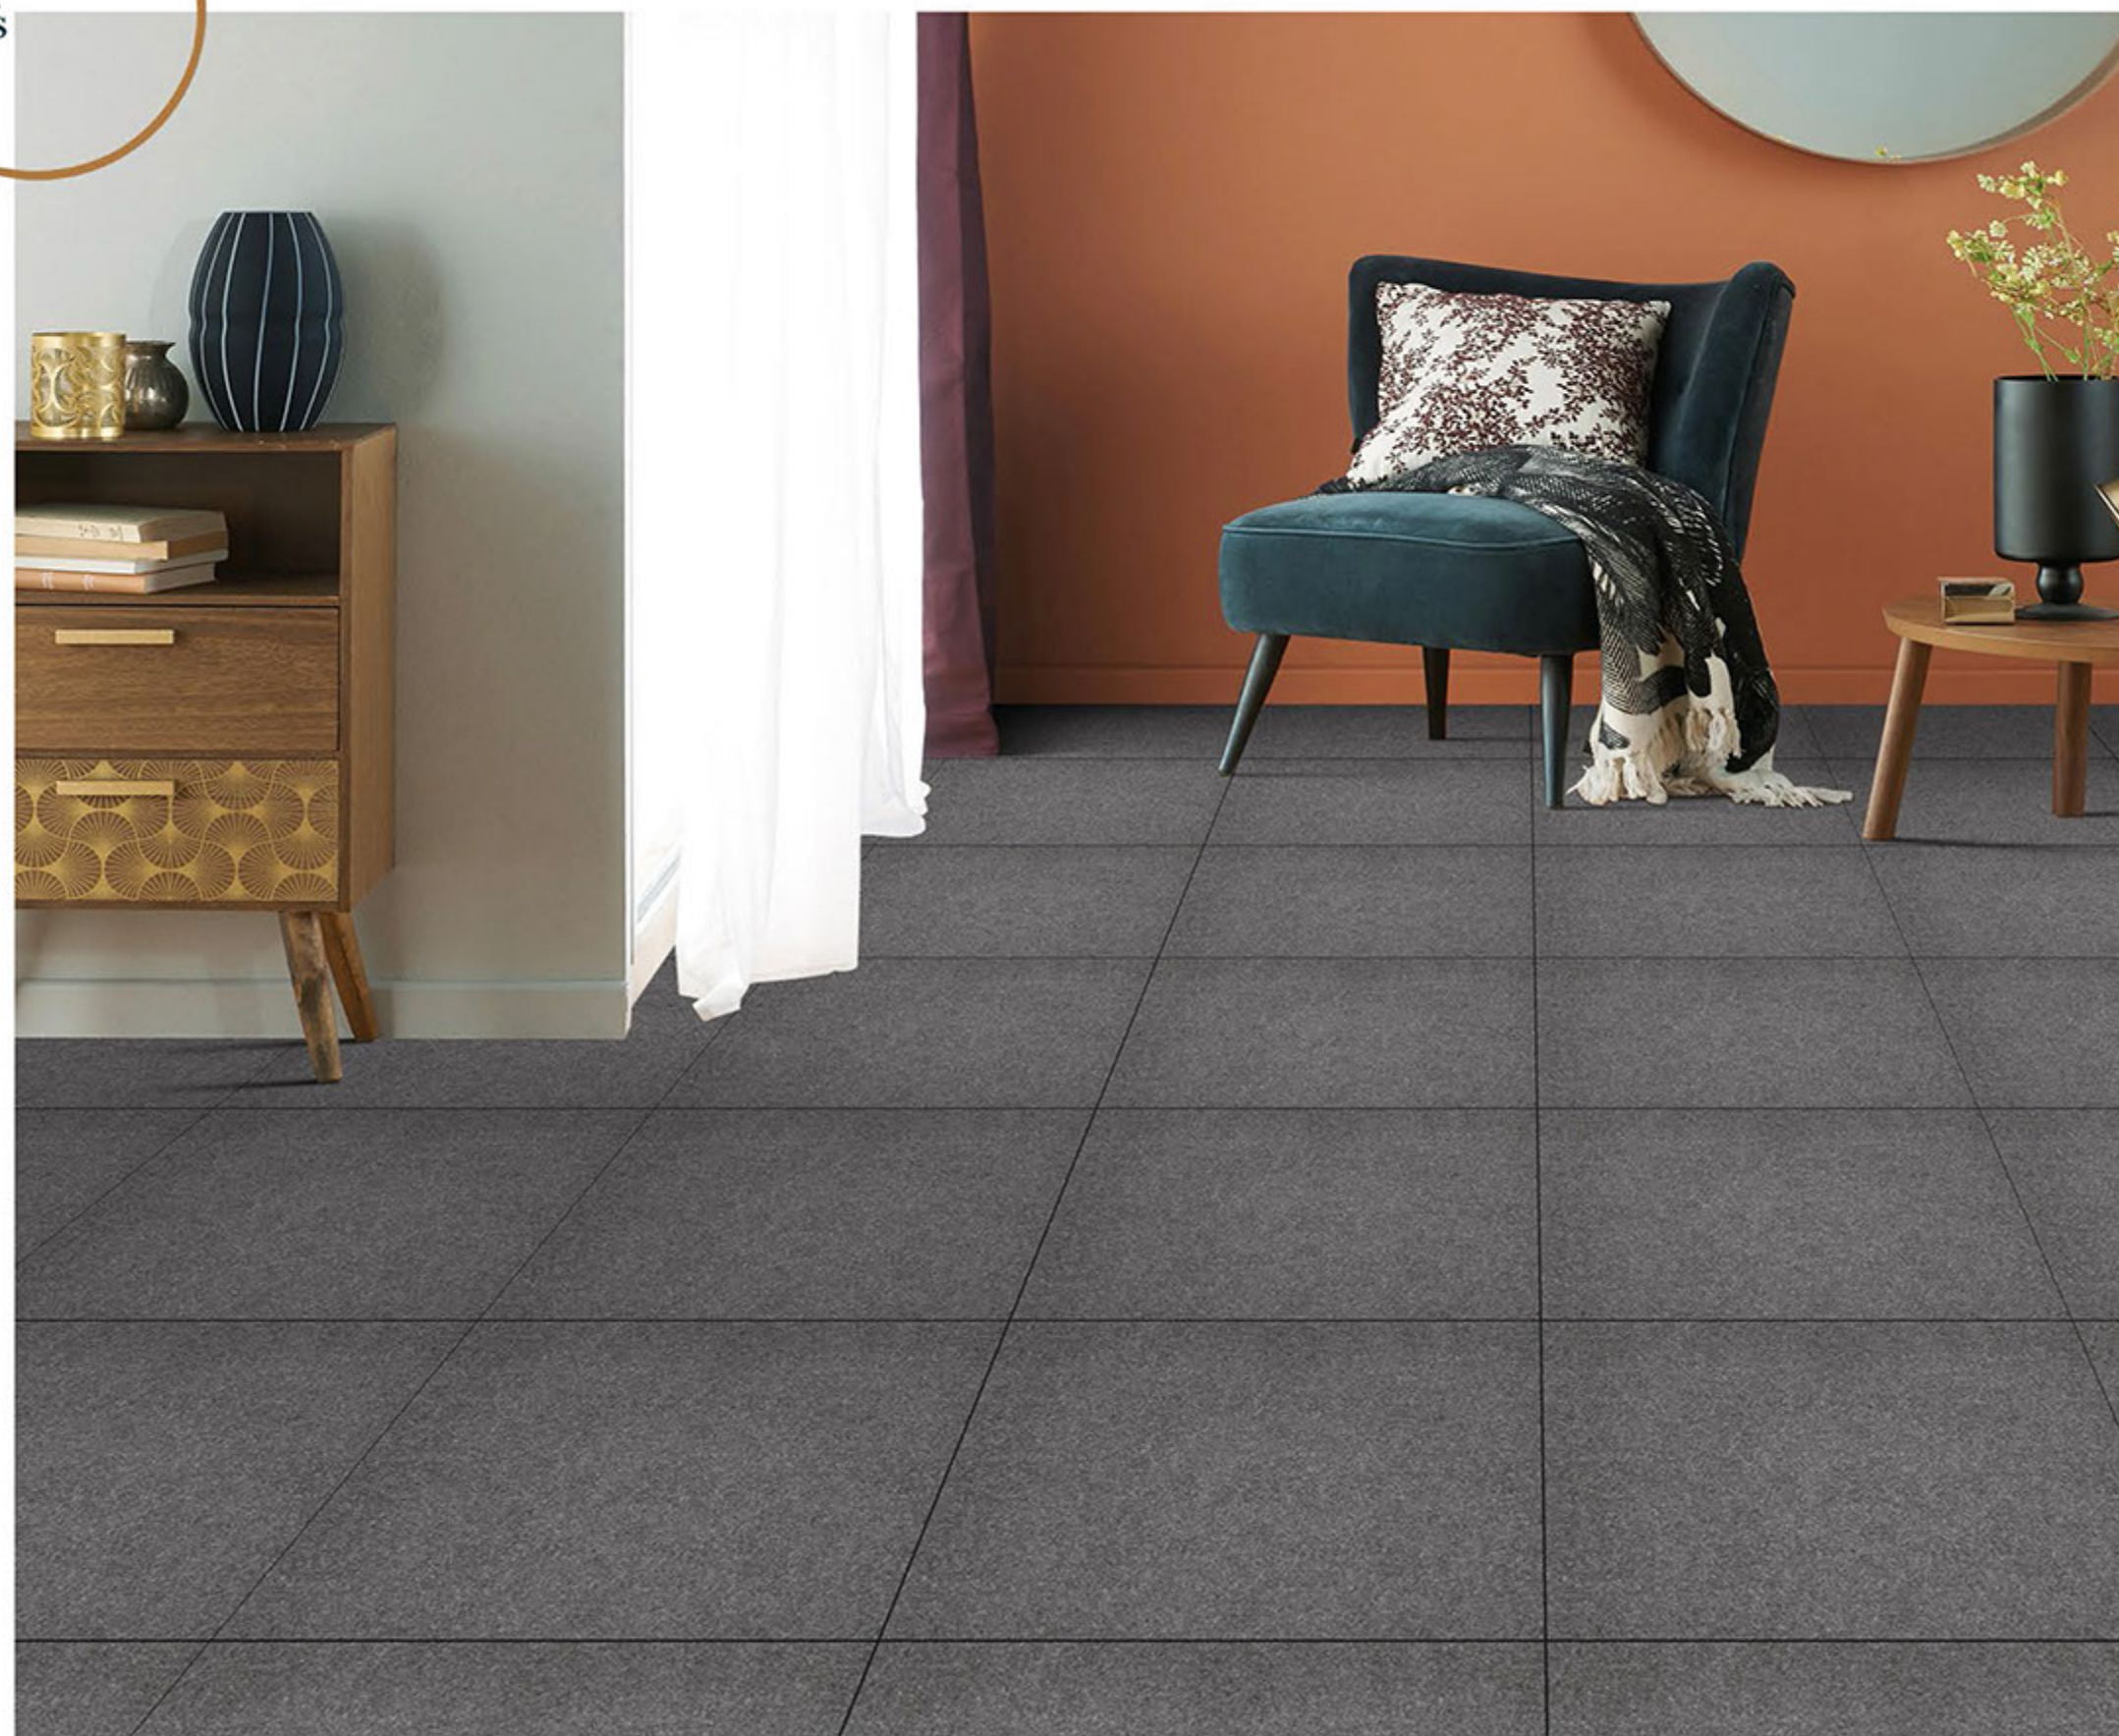

600X600 MM

SUGAR
SERIES

CRONOS

PORCELINE TILES

600X600 MM

SUGAR
SERIES

DELMON GRIS

PORCELINE TILES