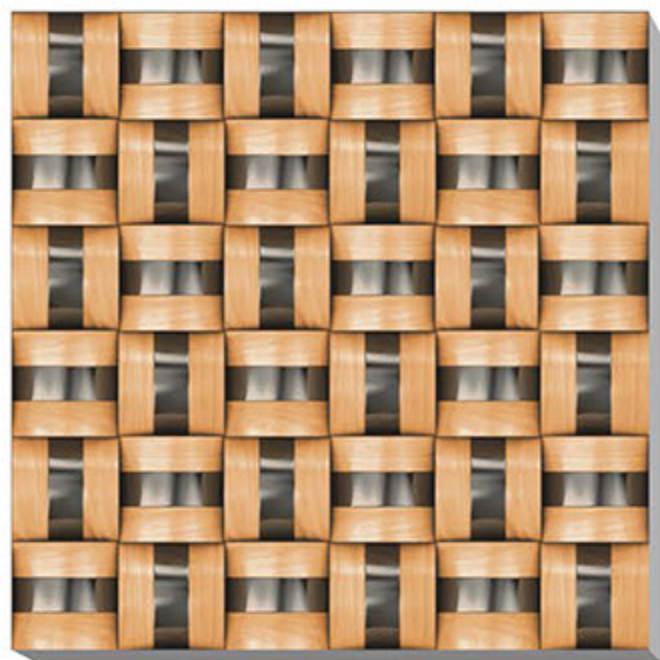

SUGAR
SERIES

AKIO