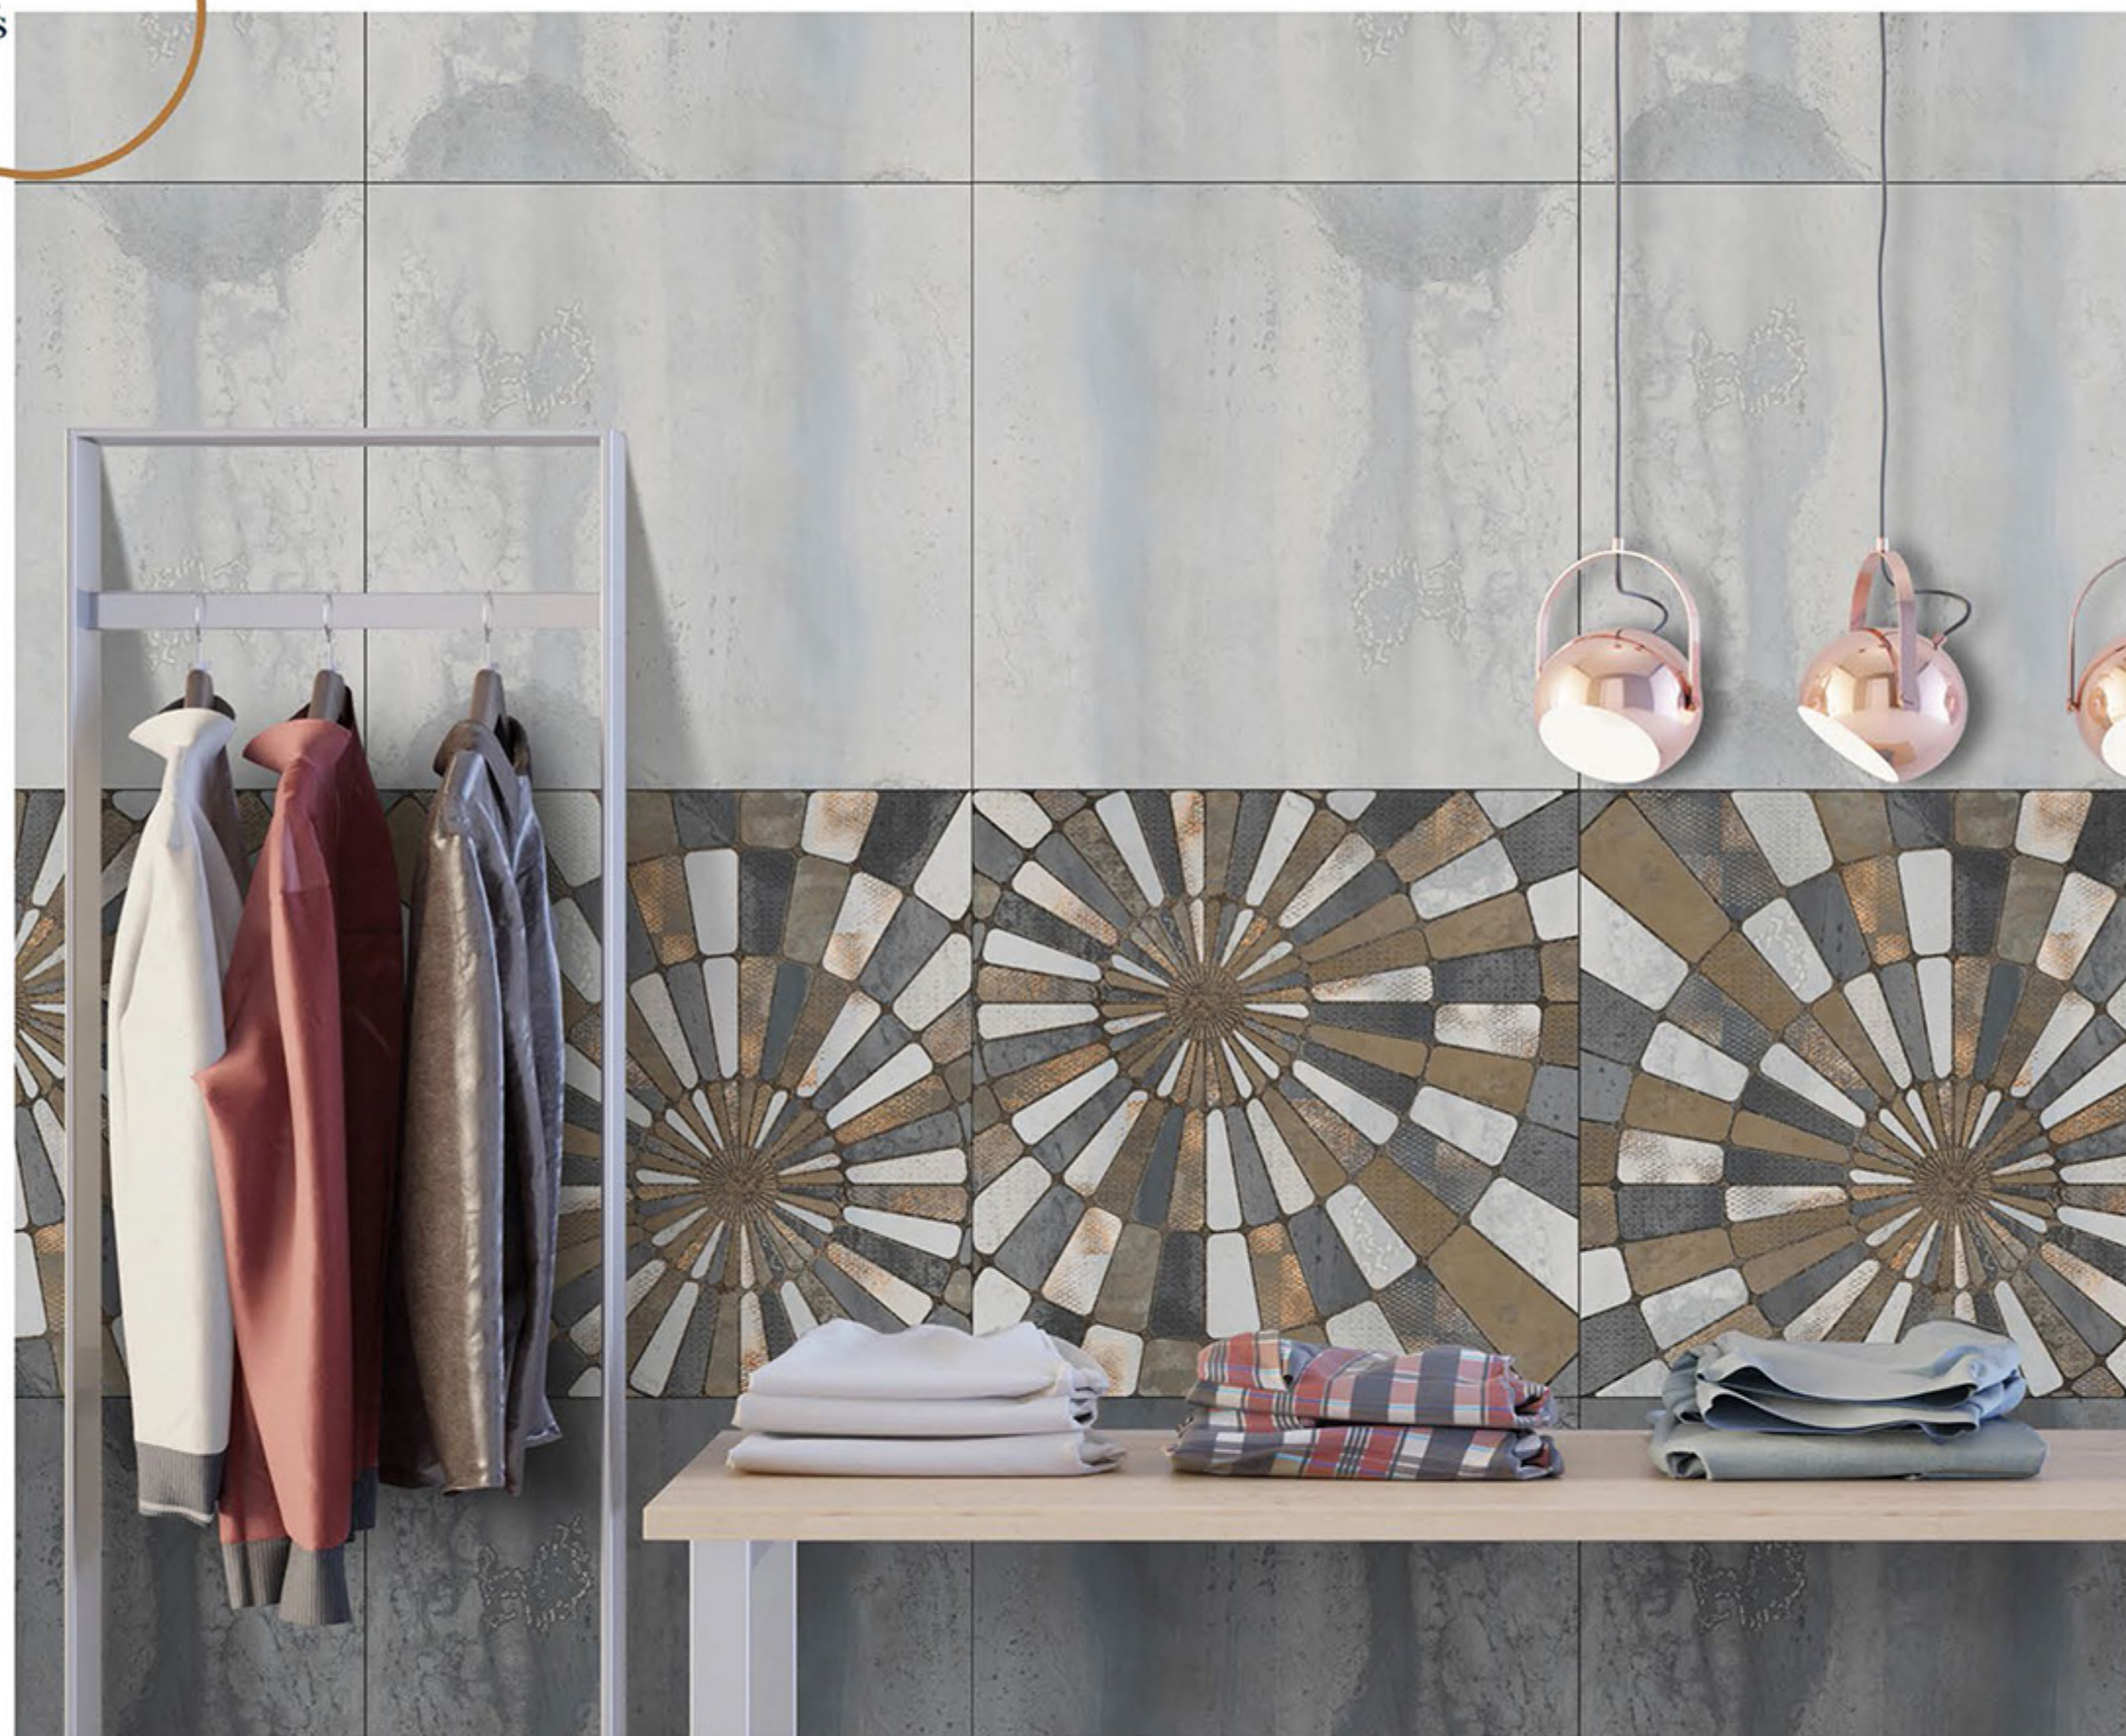

600X600 MM

SUGAR
SERIES

MIAMI LT

MIAMI HL

MIAMI DK

PORCELINA TILES

600X600 MM

SUGAR
SERIES