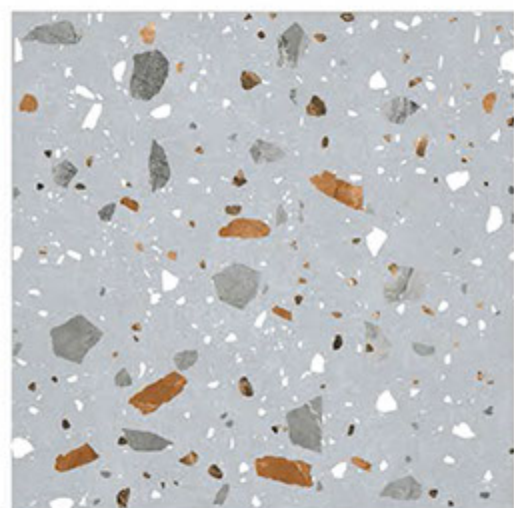

CHARMY HL

PORCELINE TILES

600X600 MM

SUGAR
SERIES

CLARA LT

CLARA HL

PORCELINE TILES

600X600 MM