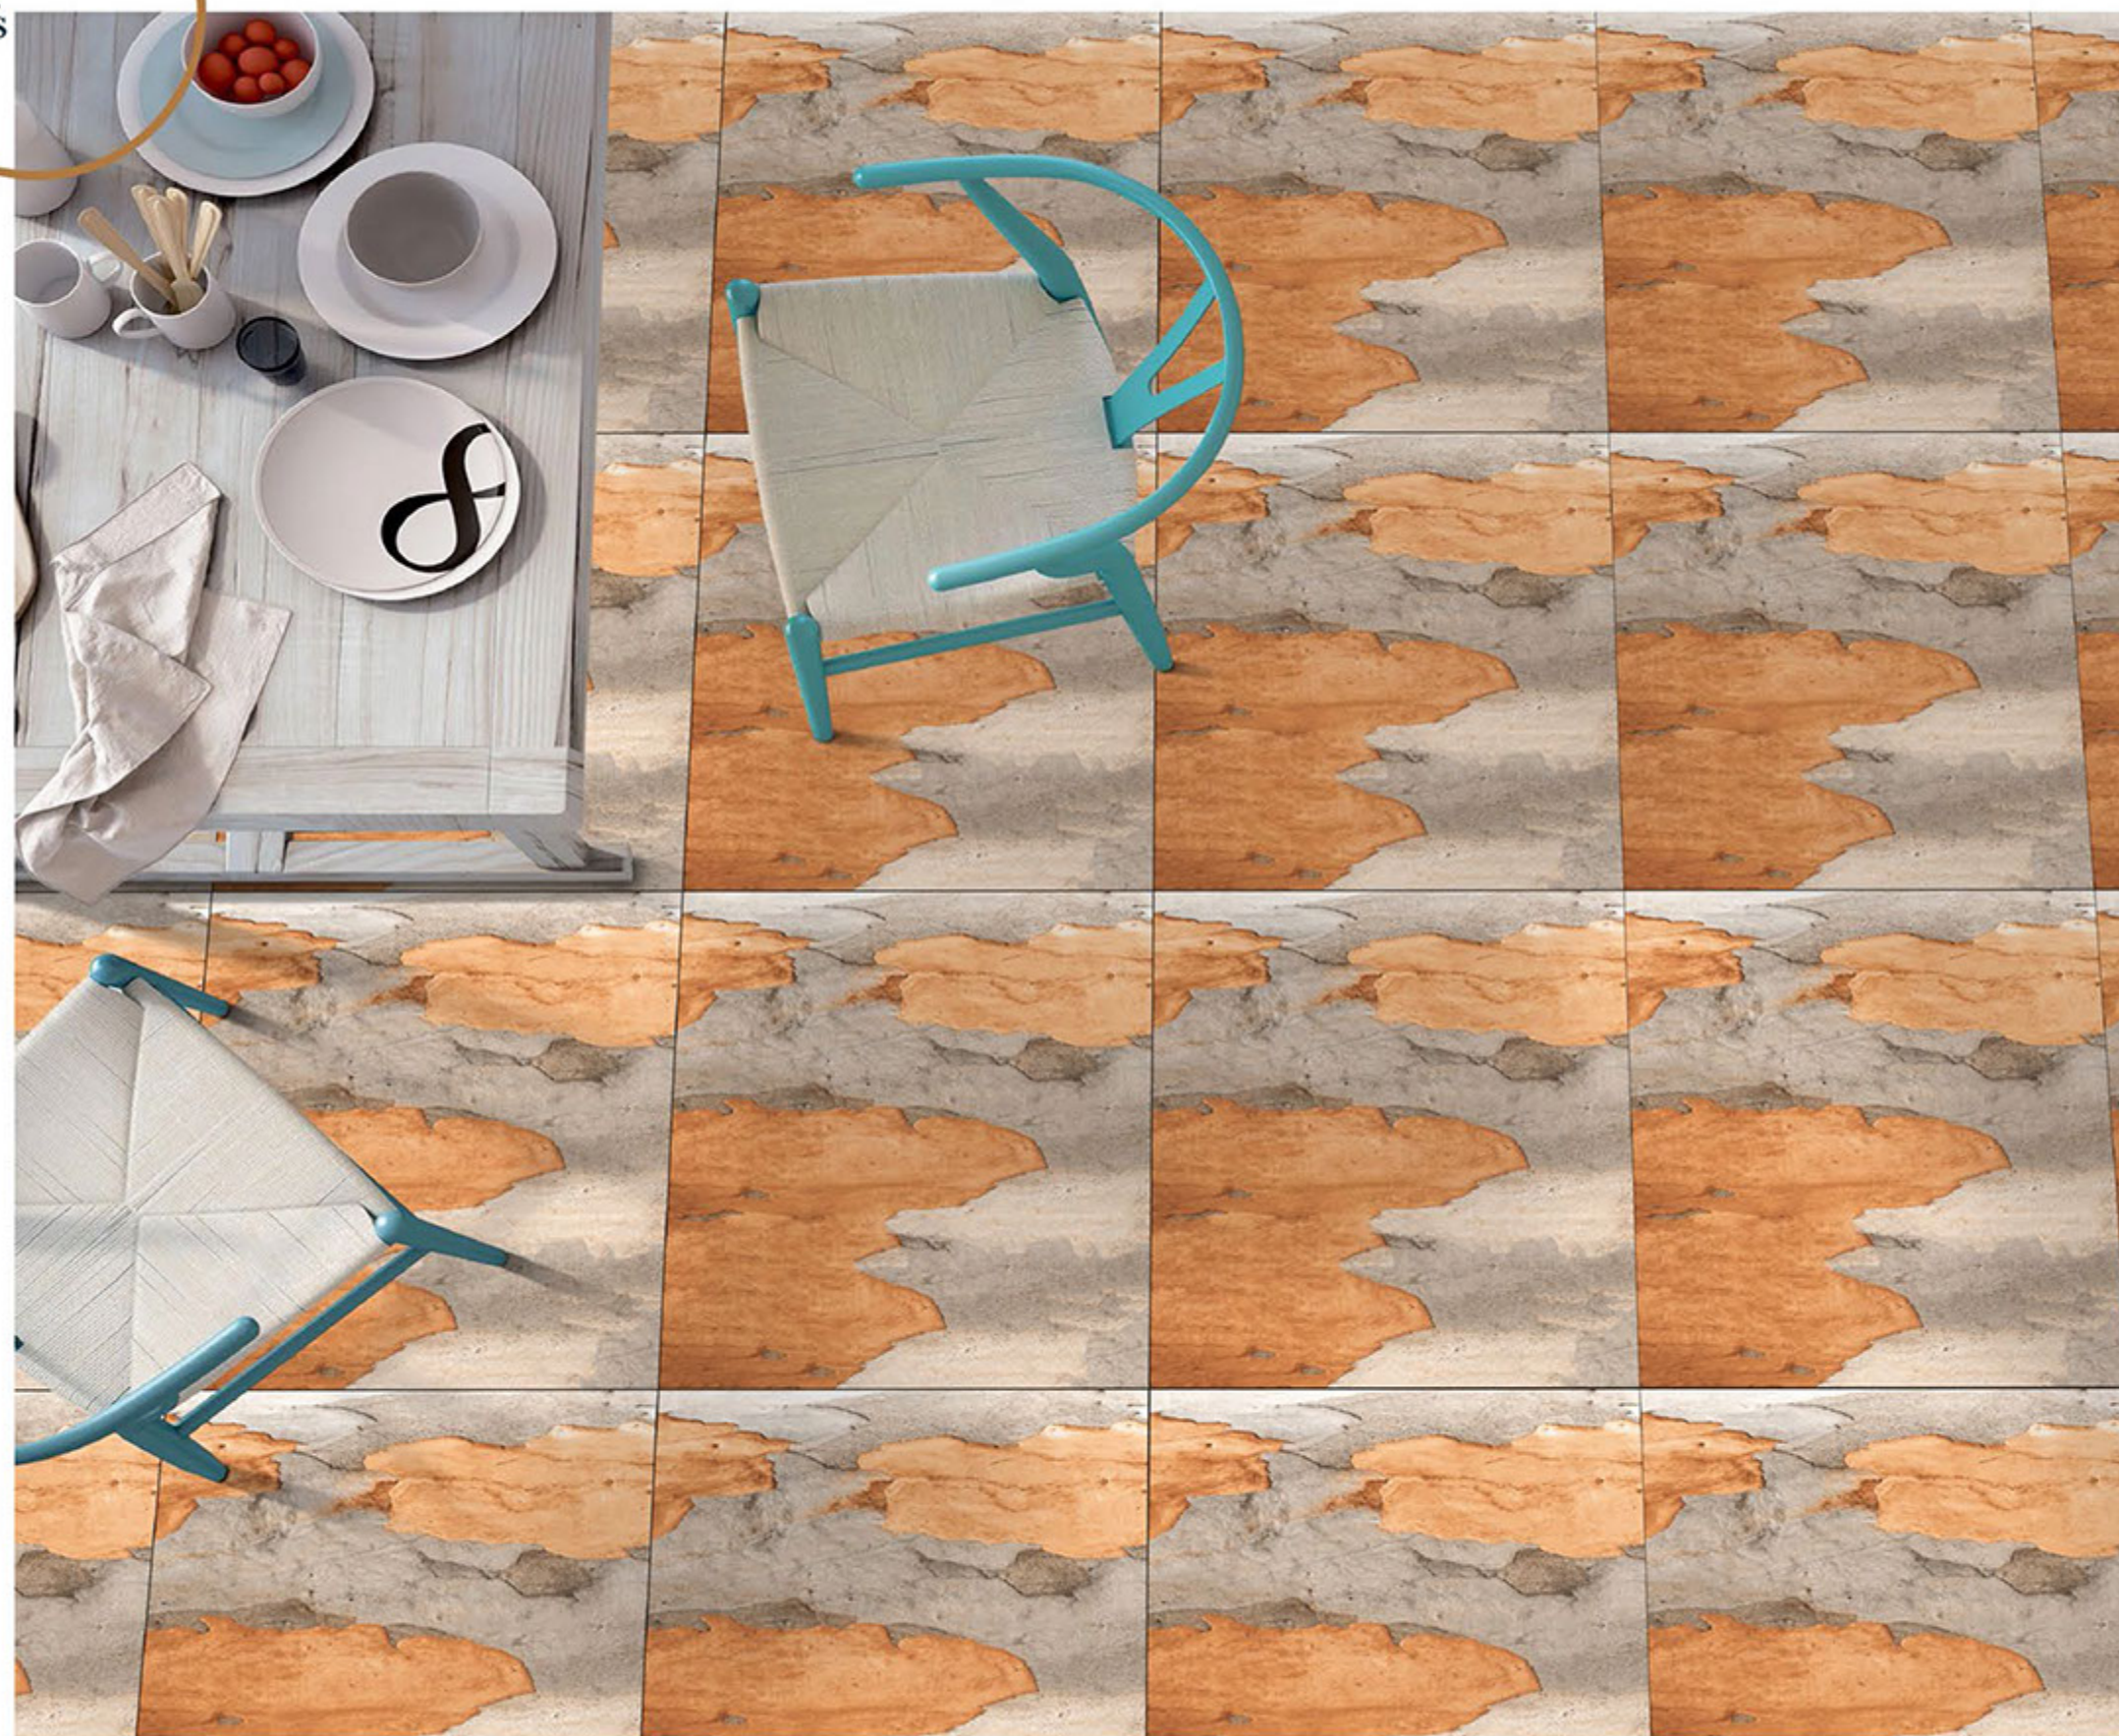

PORCELAIN TILES

600X600 MM

SUGAR
SERIES

VIVID BIANCO

PORCELINA TILES

600X600 MM

SUGAR
SERIES

VIVID BROWN

PORCELINE TILES

600X600 MM

SUGAR
SERIES

WAINS COAT

PORCELINE TILES

600X600 MM

SUGAR
SERIES

WHITE HEXAGON