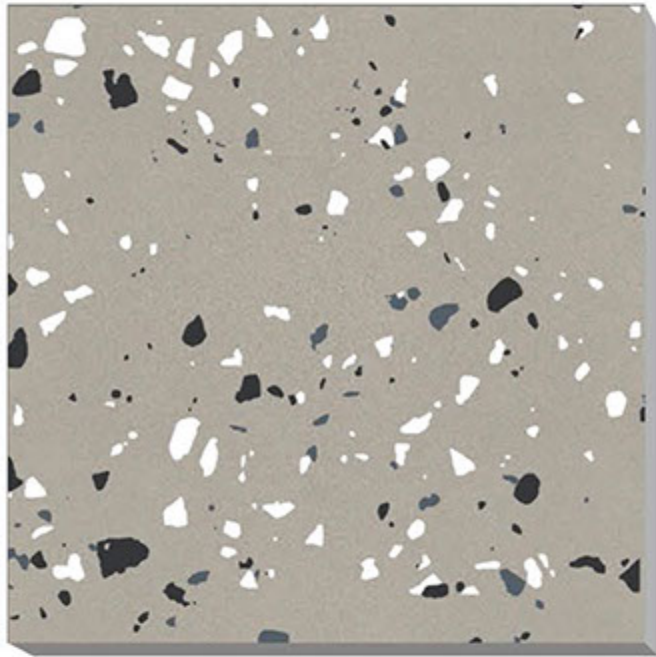

SUGAR
SERIES

TAARA

PORCELIN TILES

600X600 MM

SUGAR
SERIES

TIFELT

PORCELINE TILES

600X600 MM