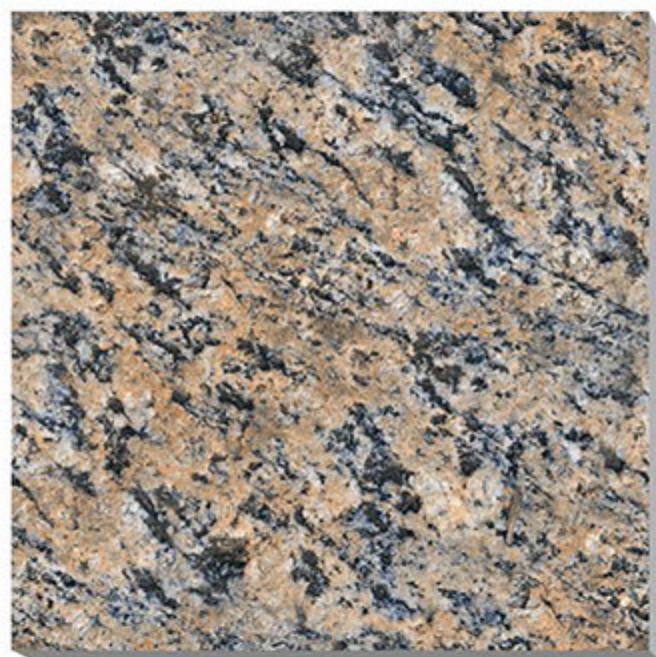

SUGAR
SERIES

FLOGINO DECOR

PORCELINE TILES

600X600 MM

SUGAR
SERIES

FLORITO BEIGE

PORCELINE TILES

600X600 MM