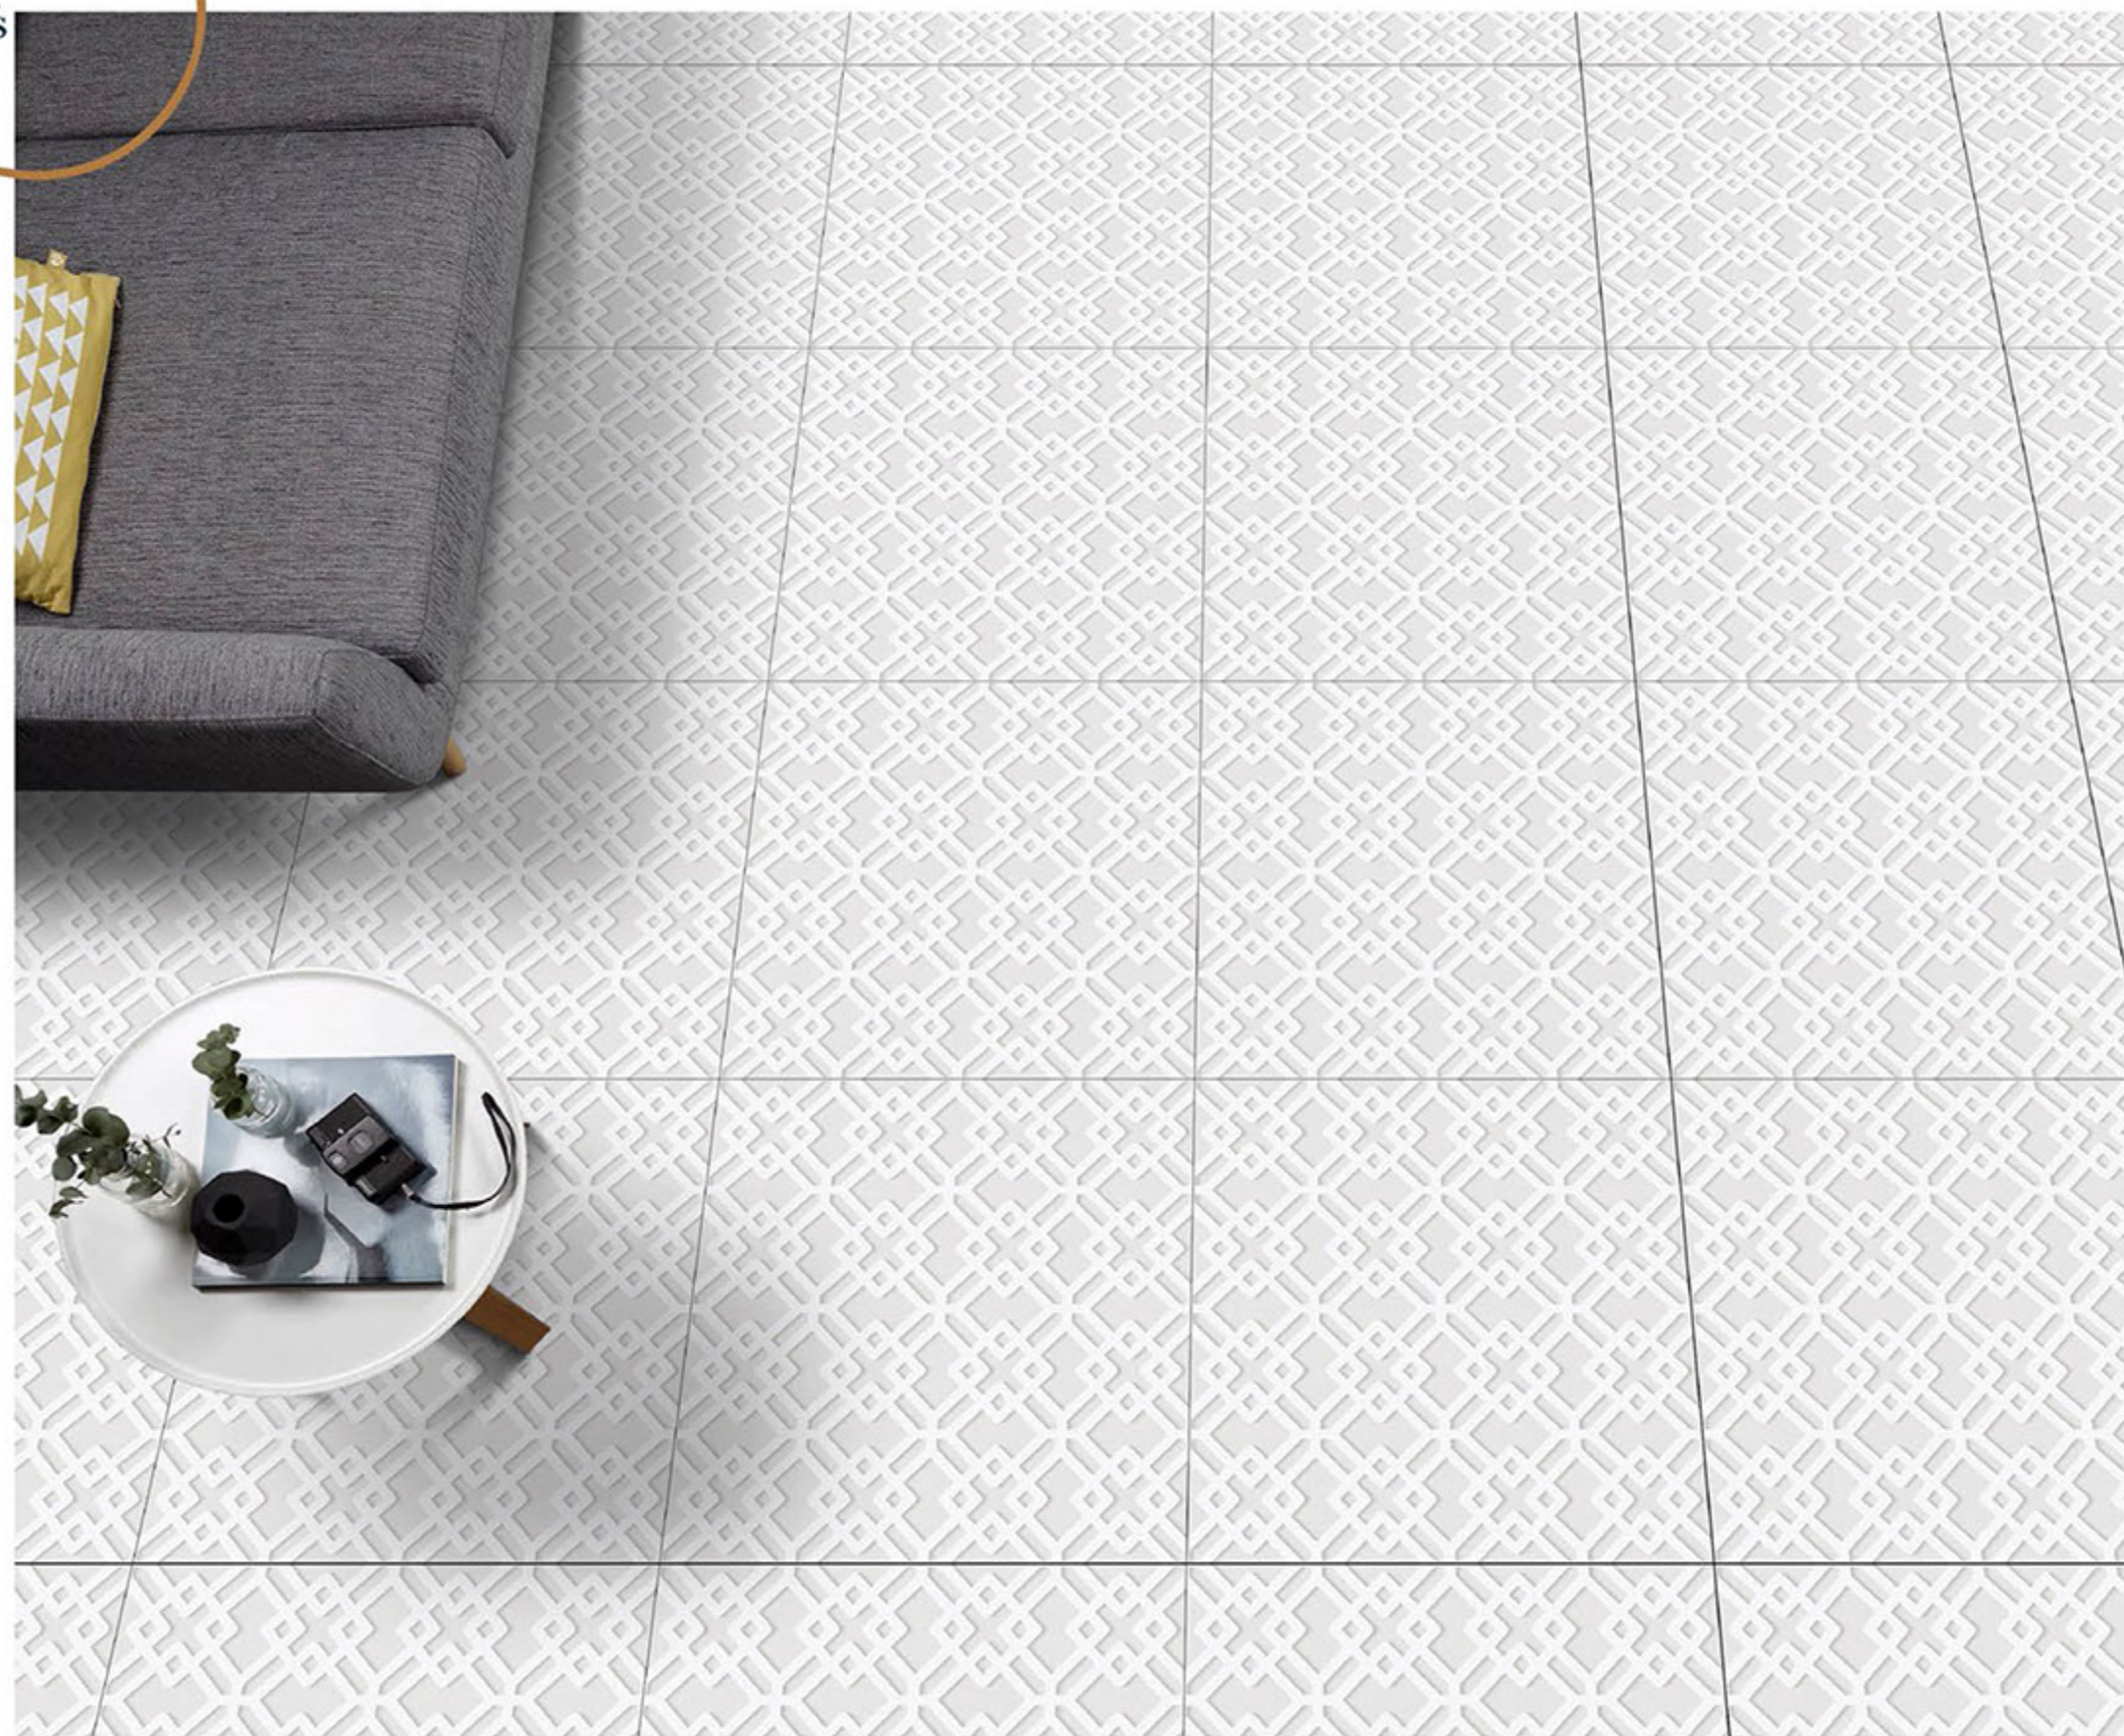

600X600 MM

SUGAR
SERIES

CROCHING LINE

PORCELINE TILES

600X600 MM

SUGAR
SERIES

DAMASTA

PORCELAIN TILES