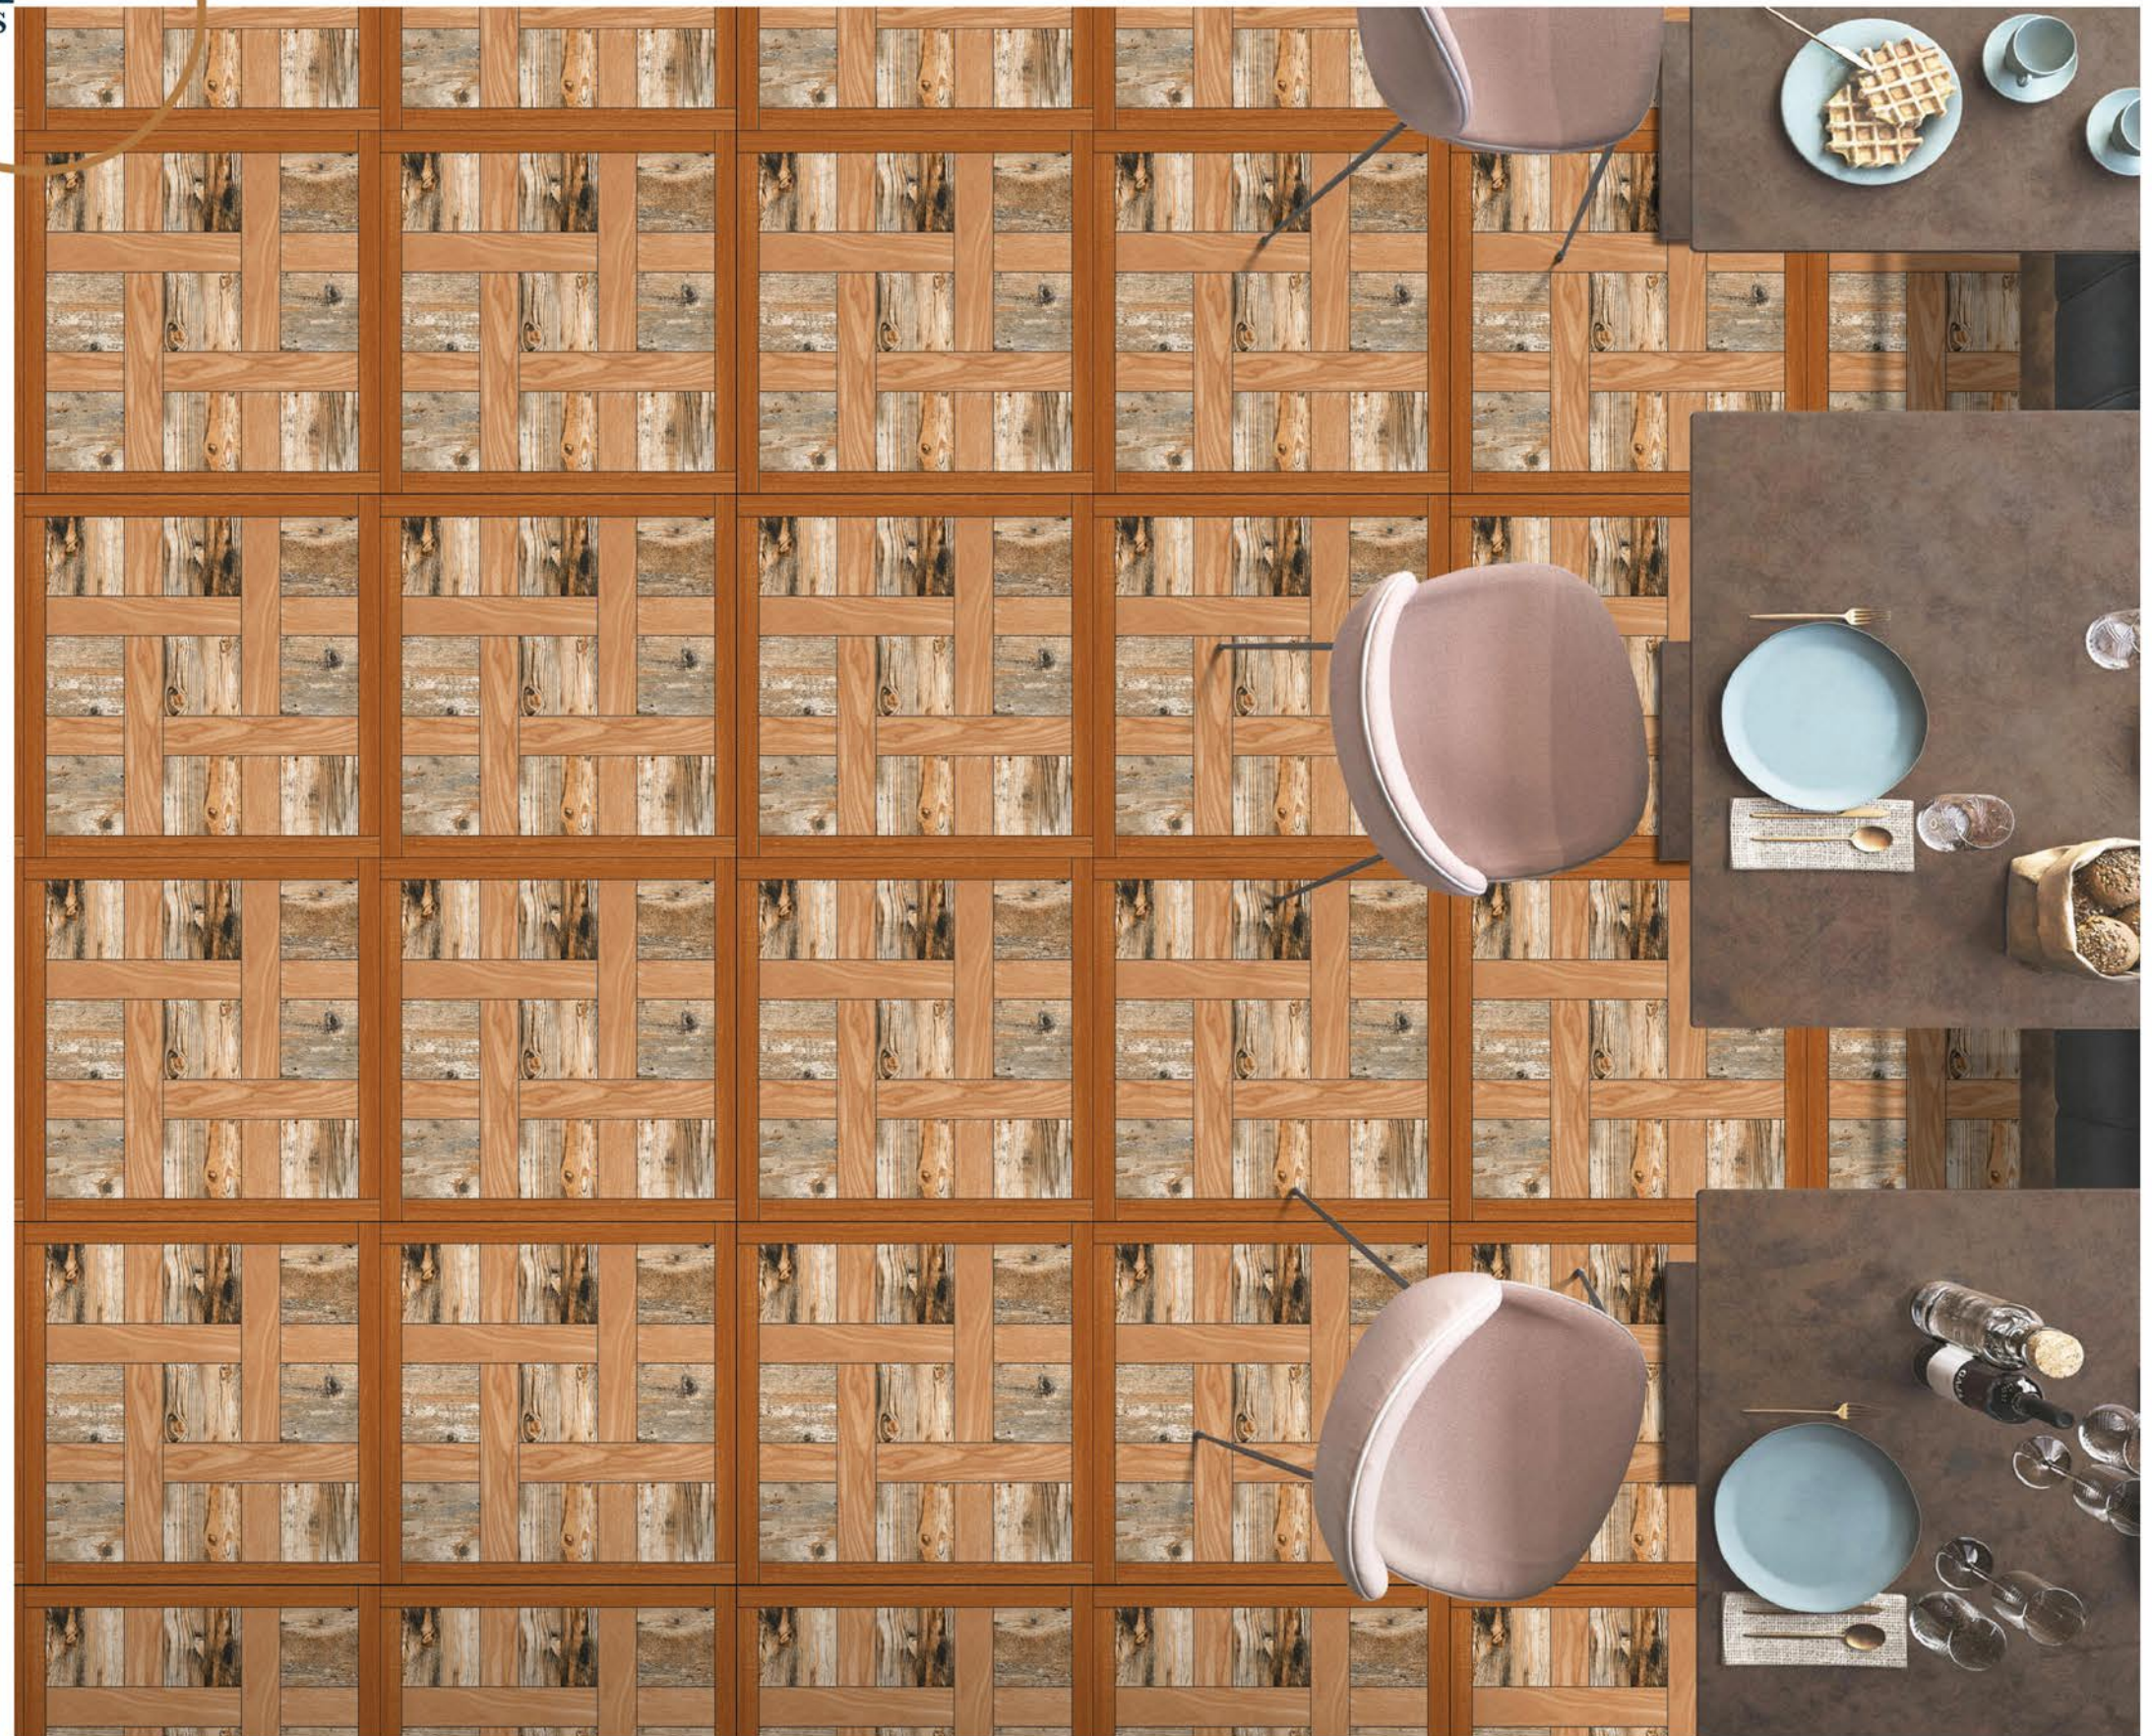

PORCELINE TILES

600X600 MM