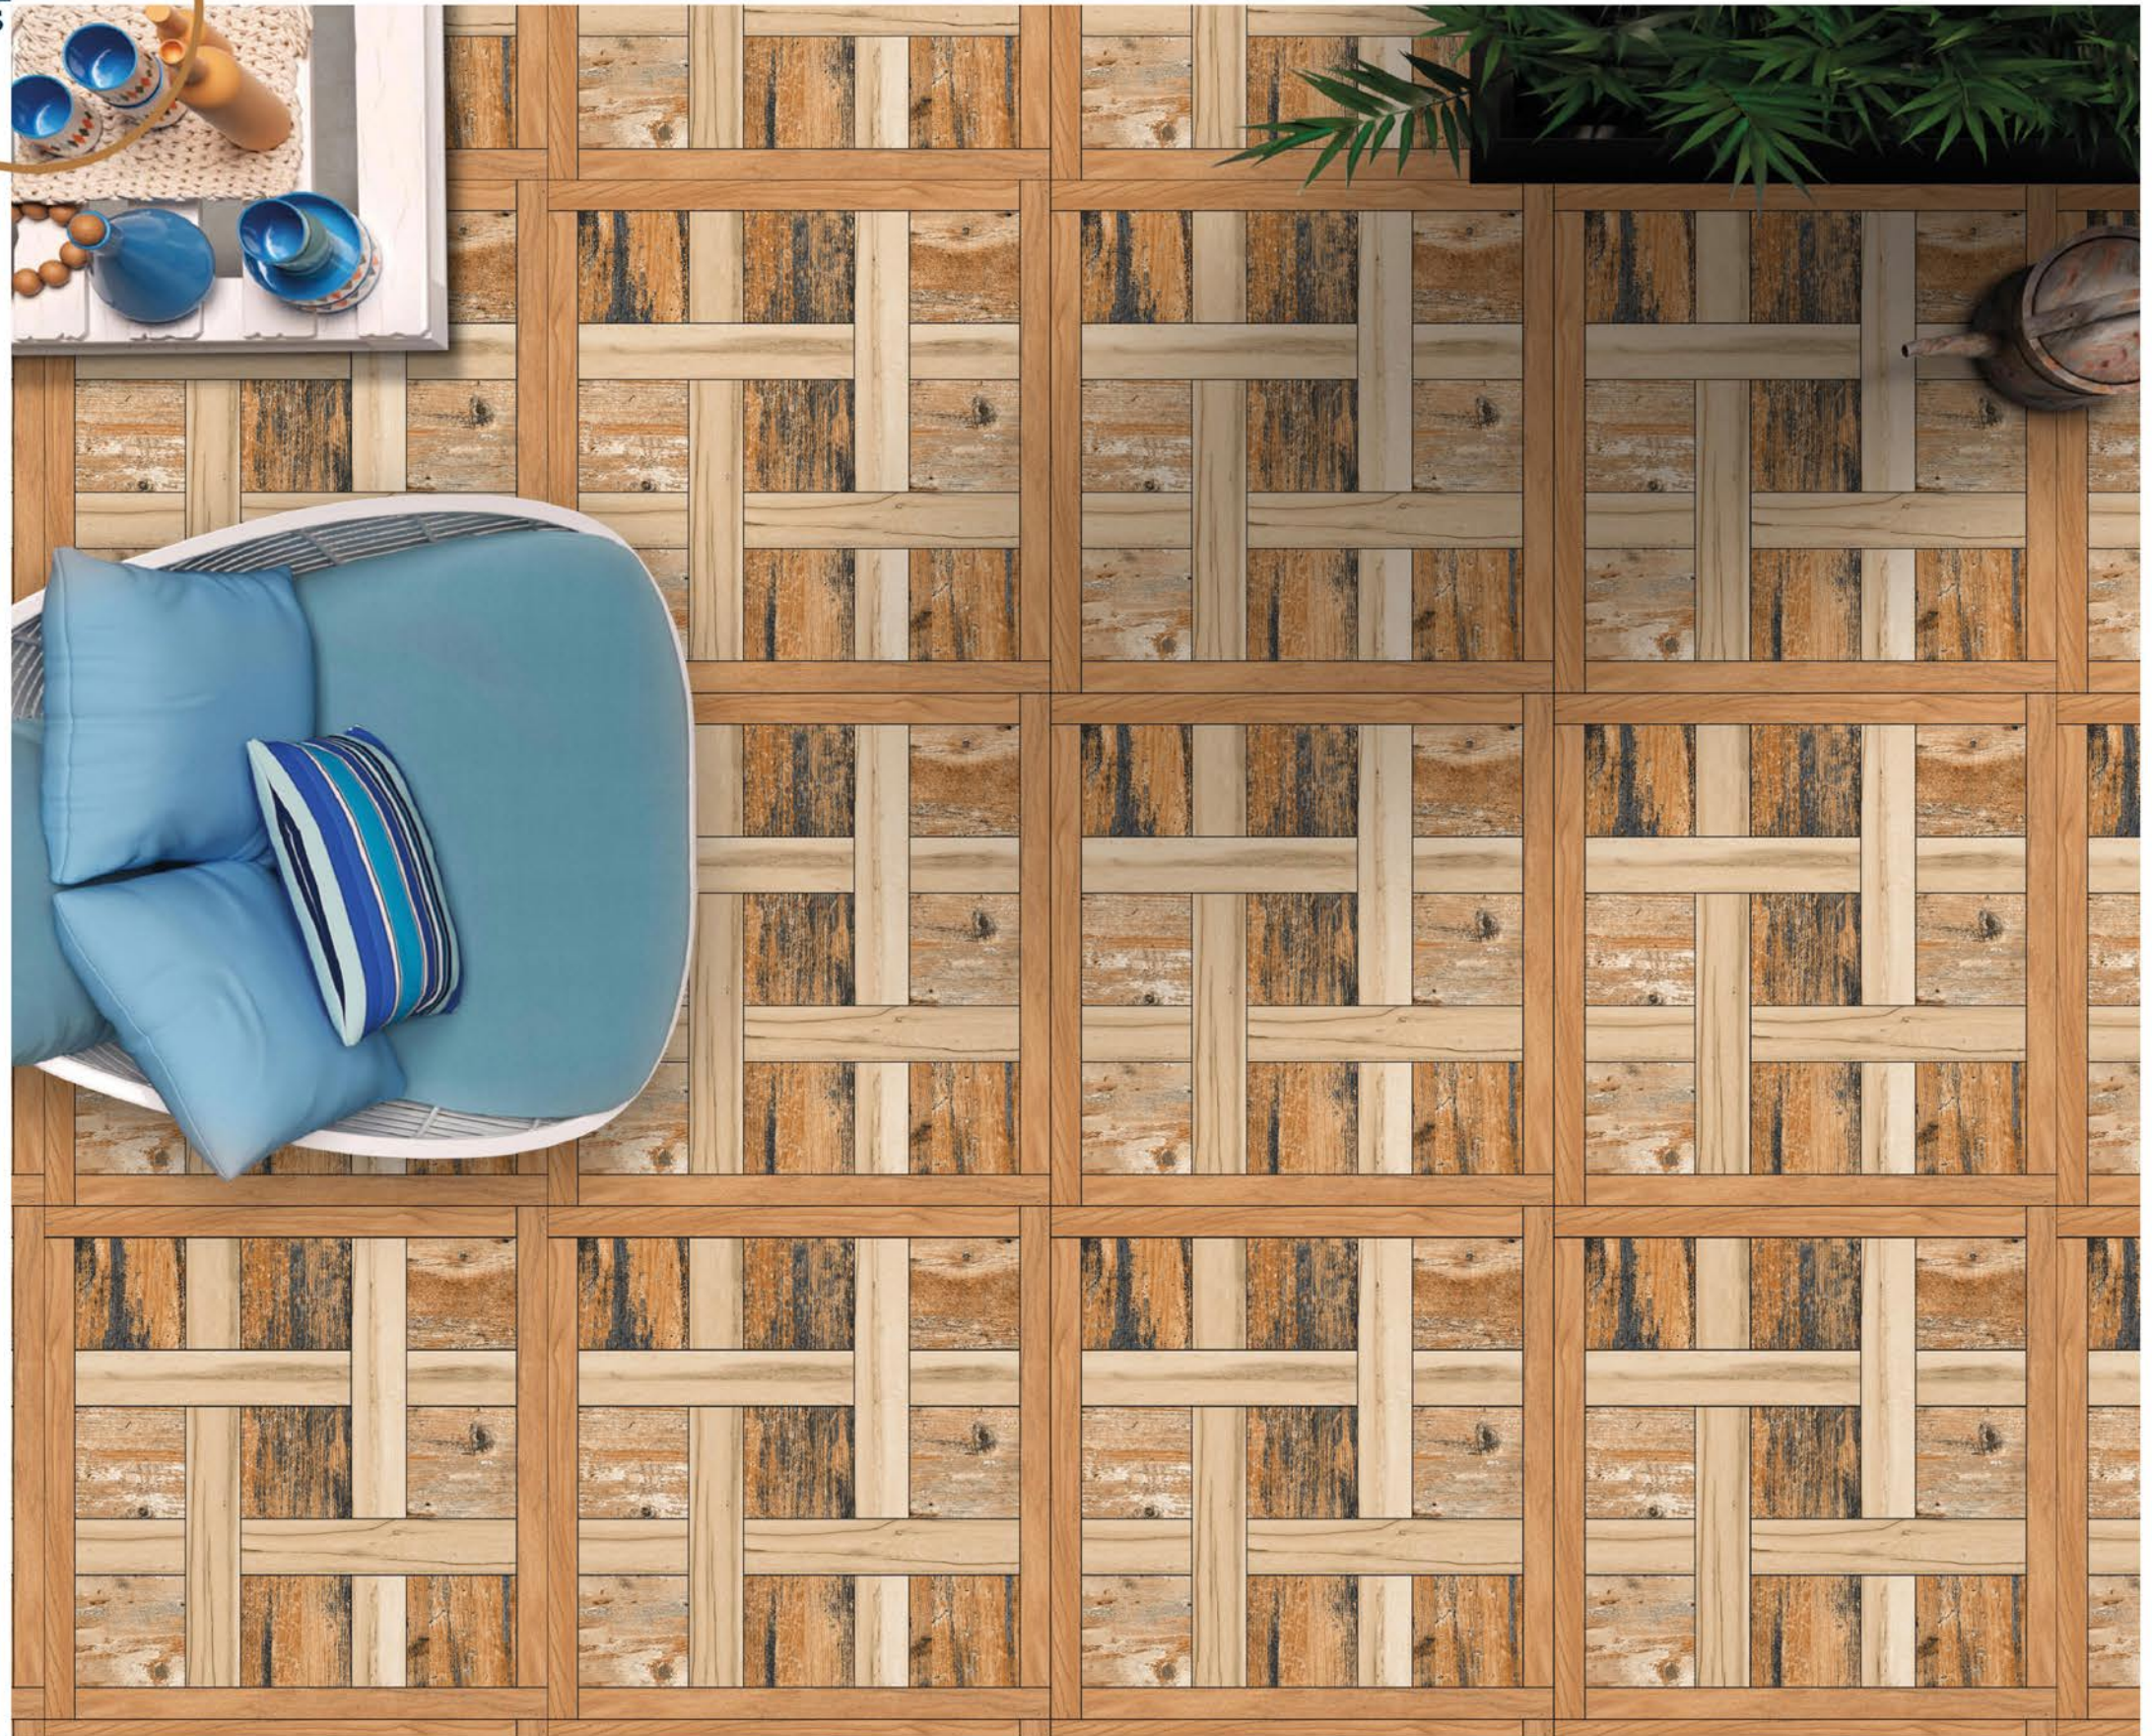

BITCO SQUARE

PORCELINE TILES

600X600 MM

PUNCH
SERIES

BOTAZO SQUARE

PORCELINE TILES

600X600 MM

PUNCH
SERIES