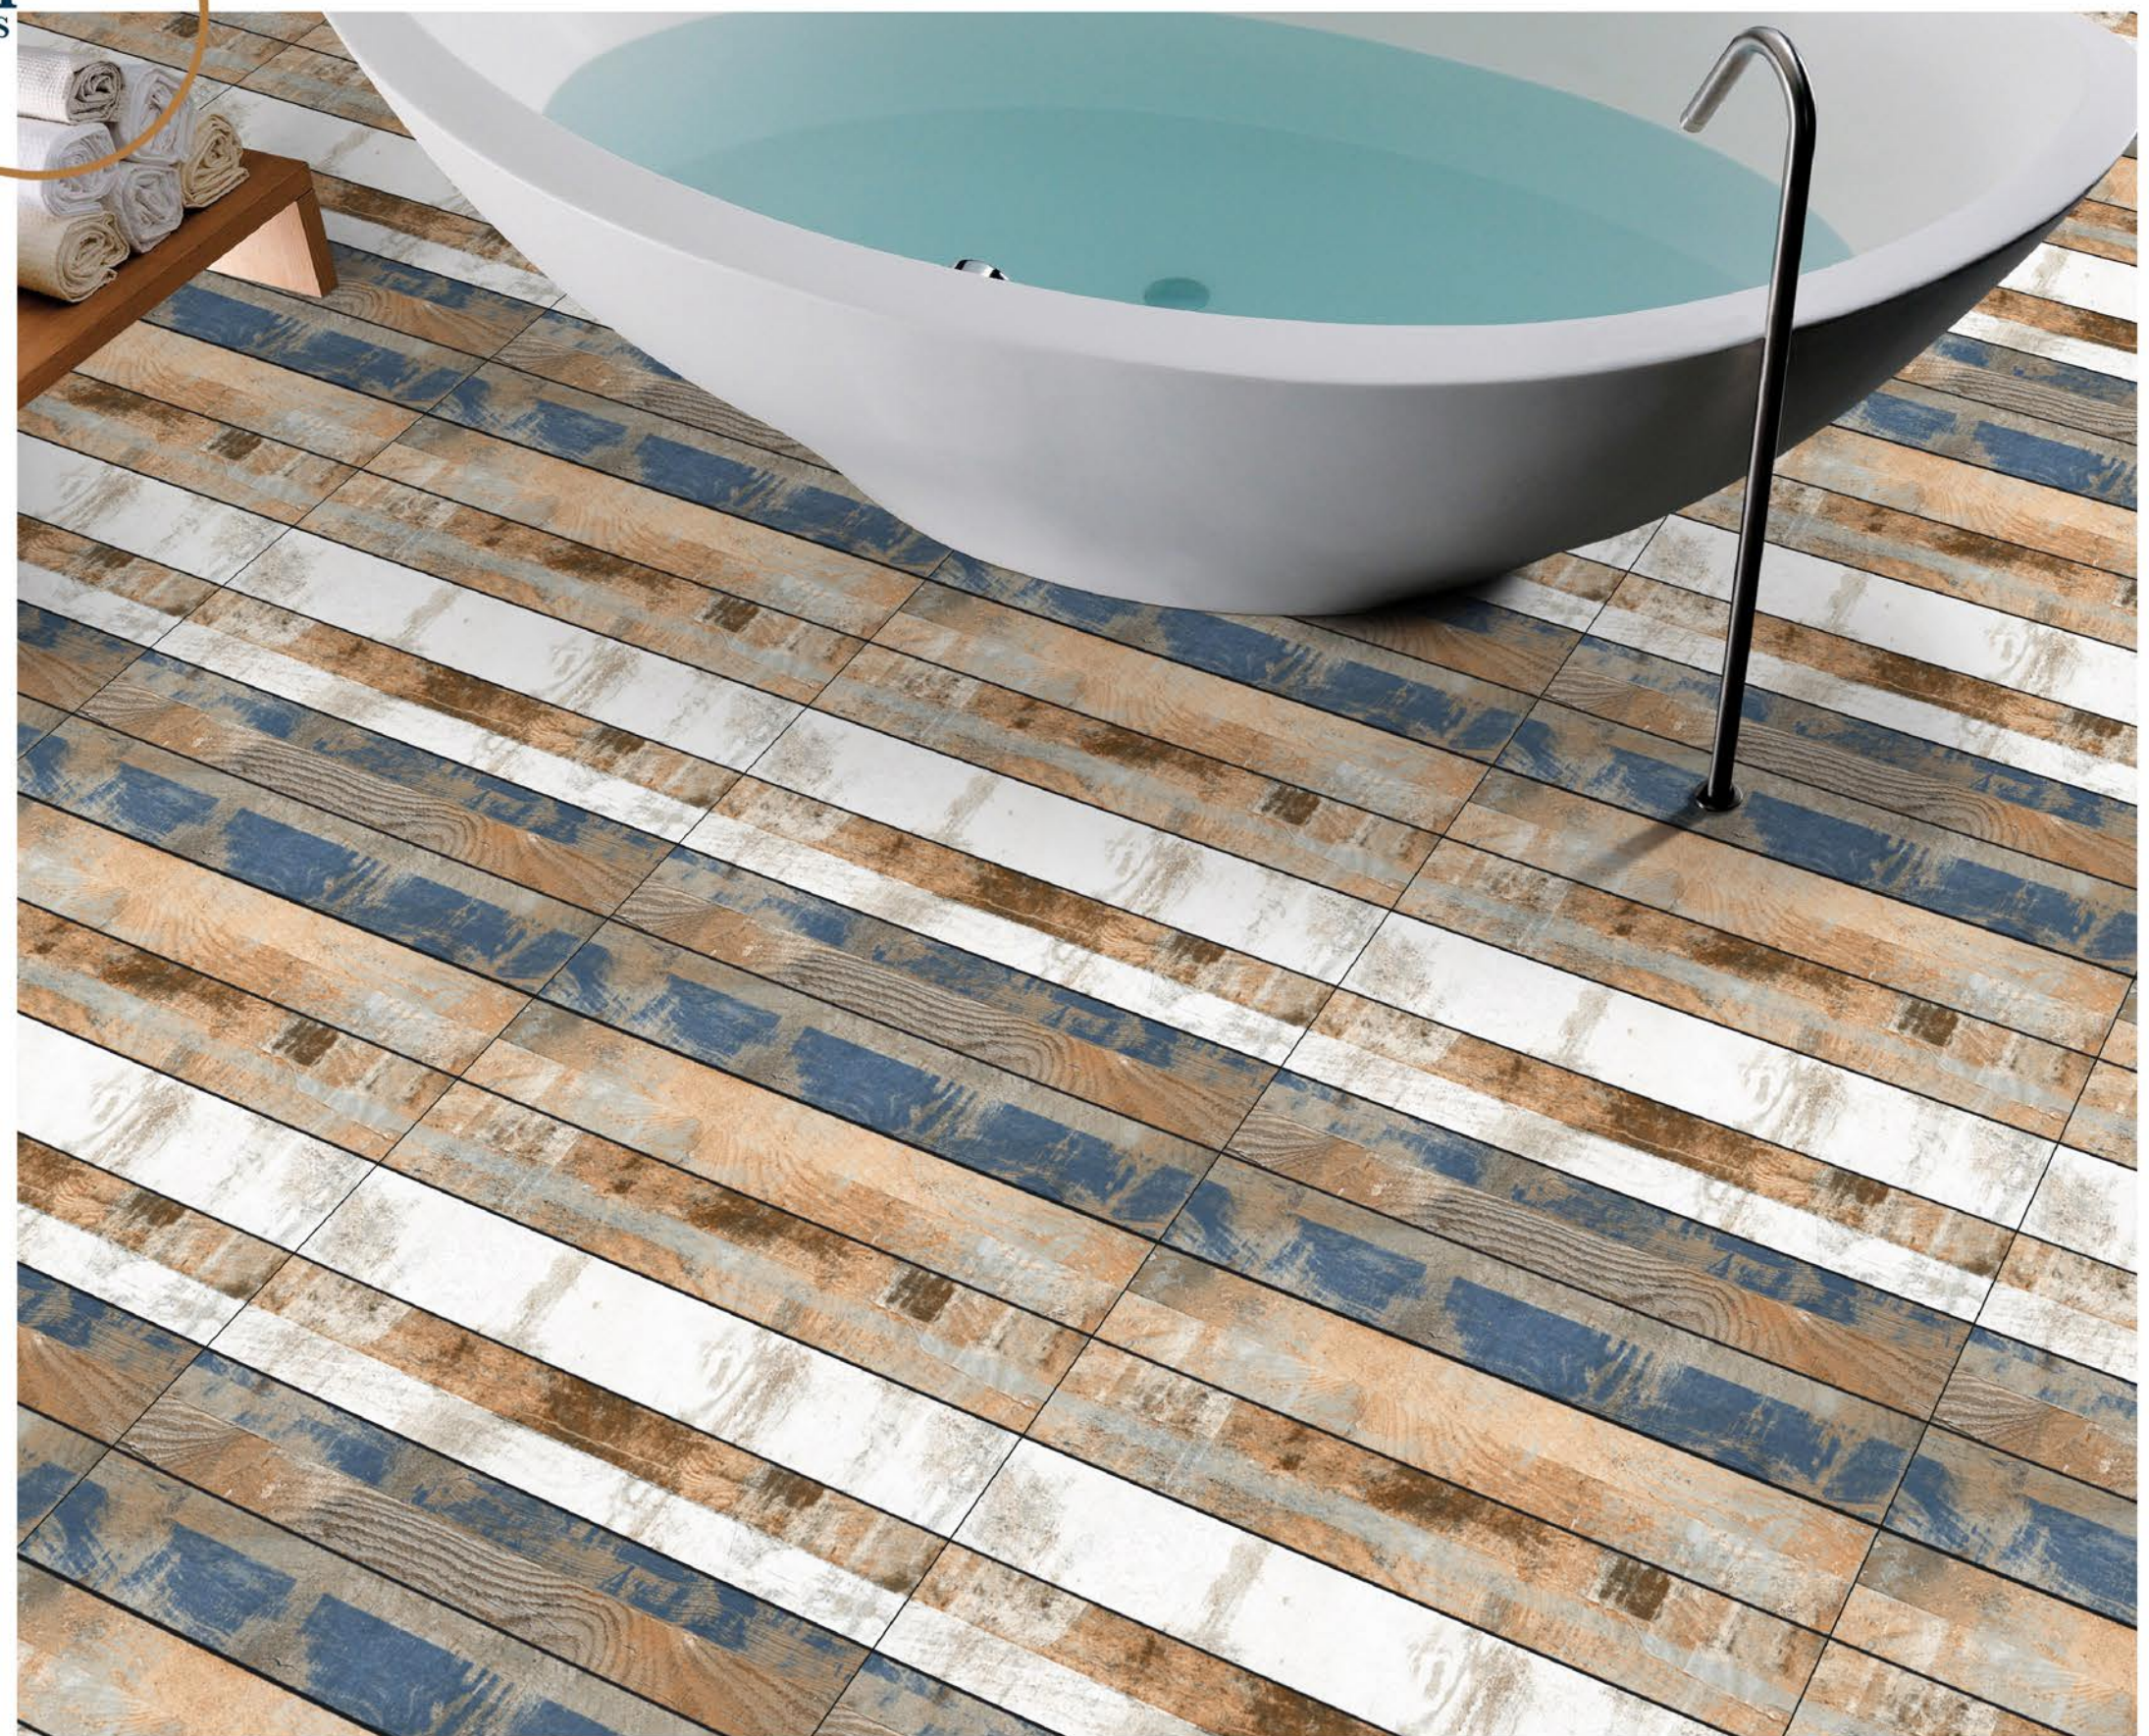

PORCELINE TILES

600X600 MM