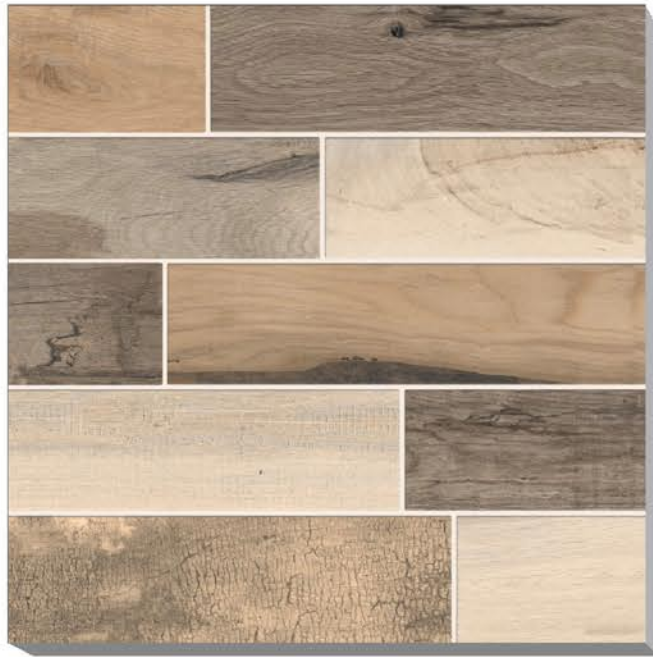

PUNCH
SERIES

GREYLINE WOOD

PORCELINE TILES

600X600 MM

PUNCH
SERIES

KAURI PINE

PORCELINE TILES

600X600 MM