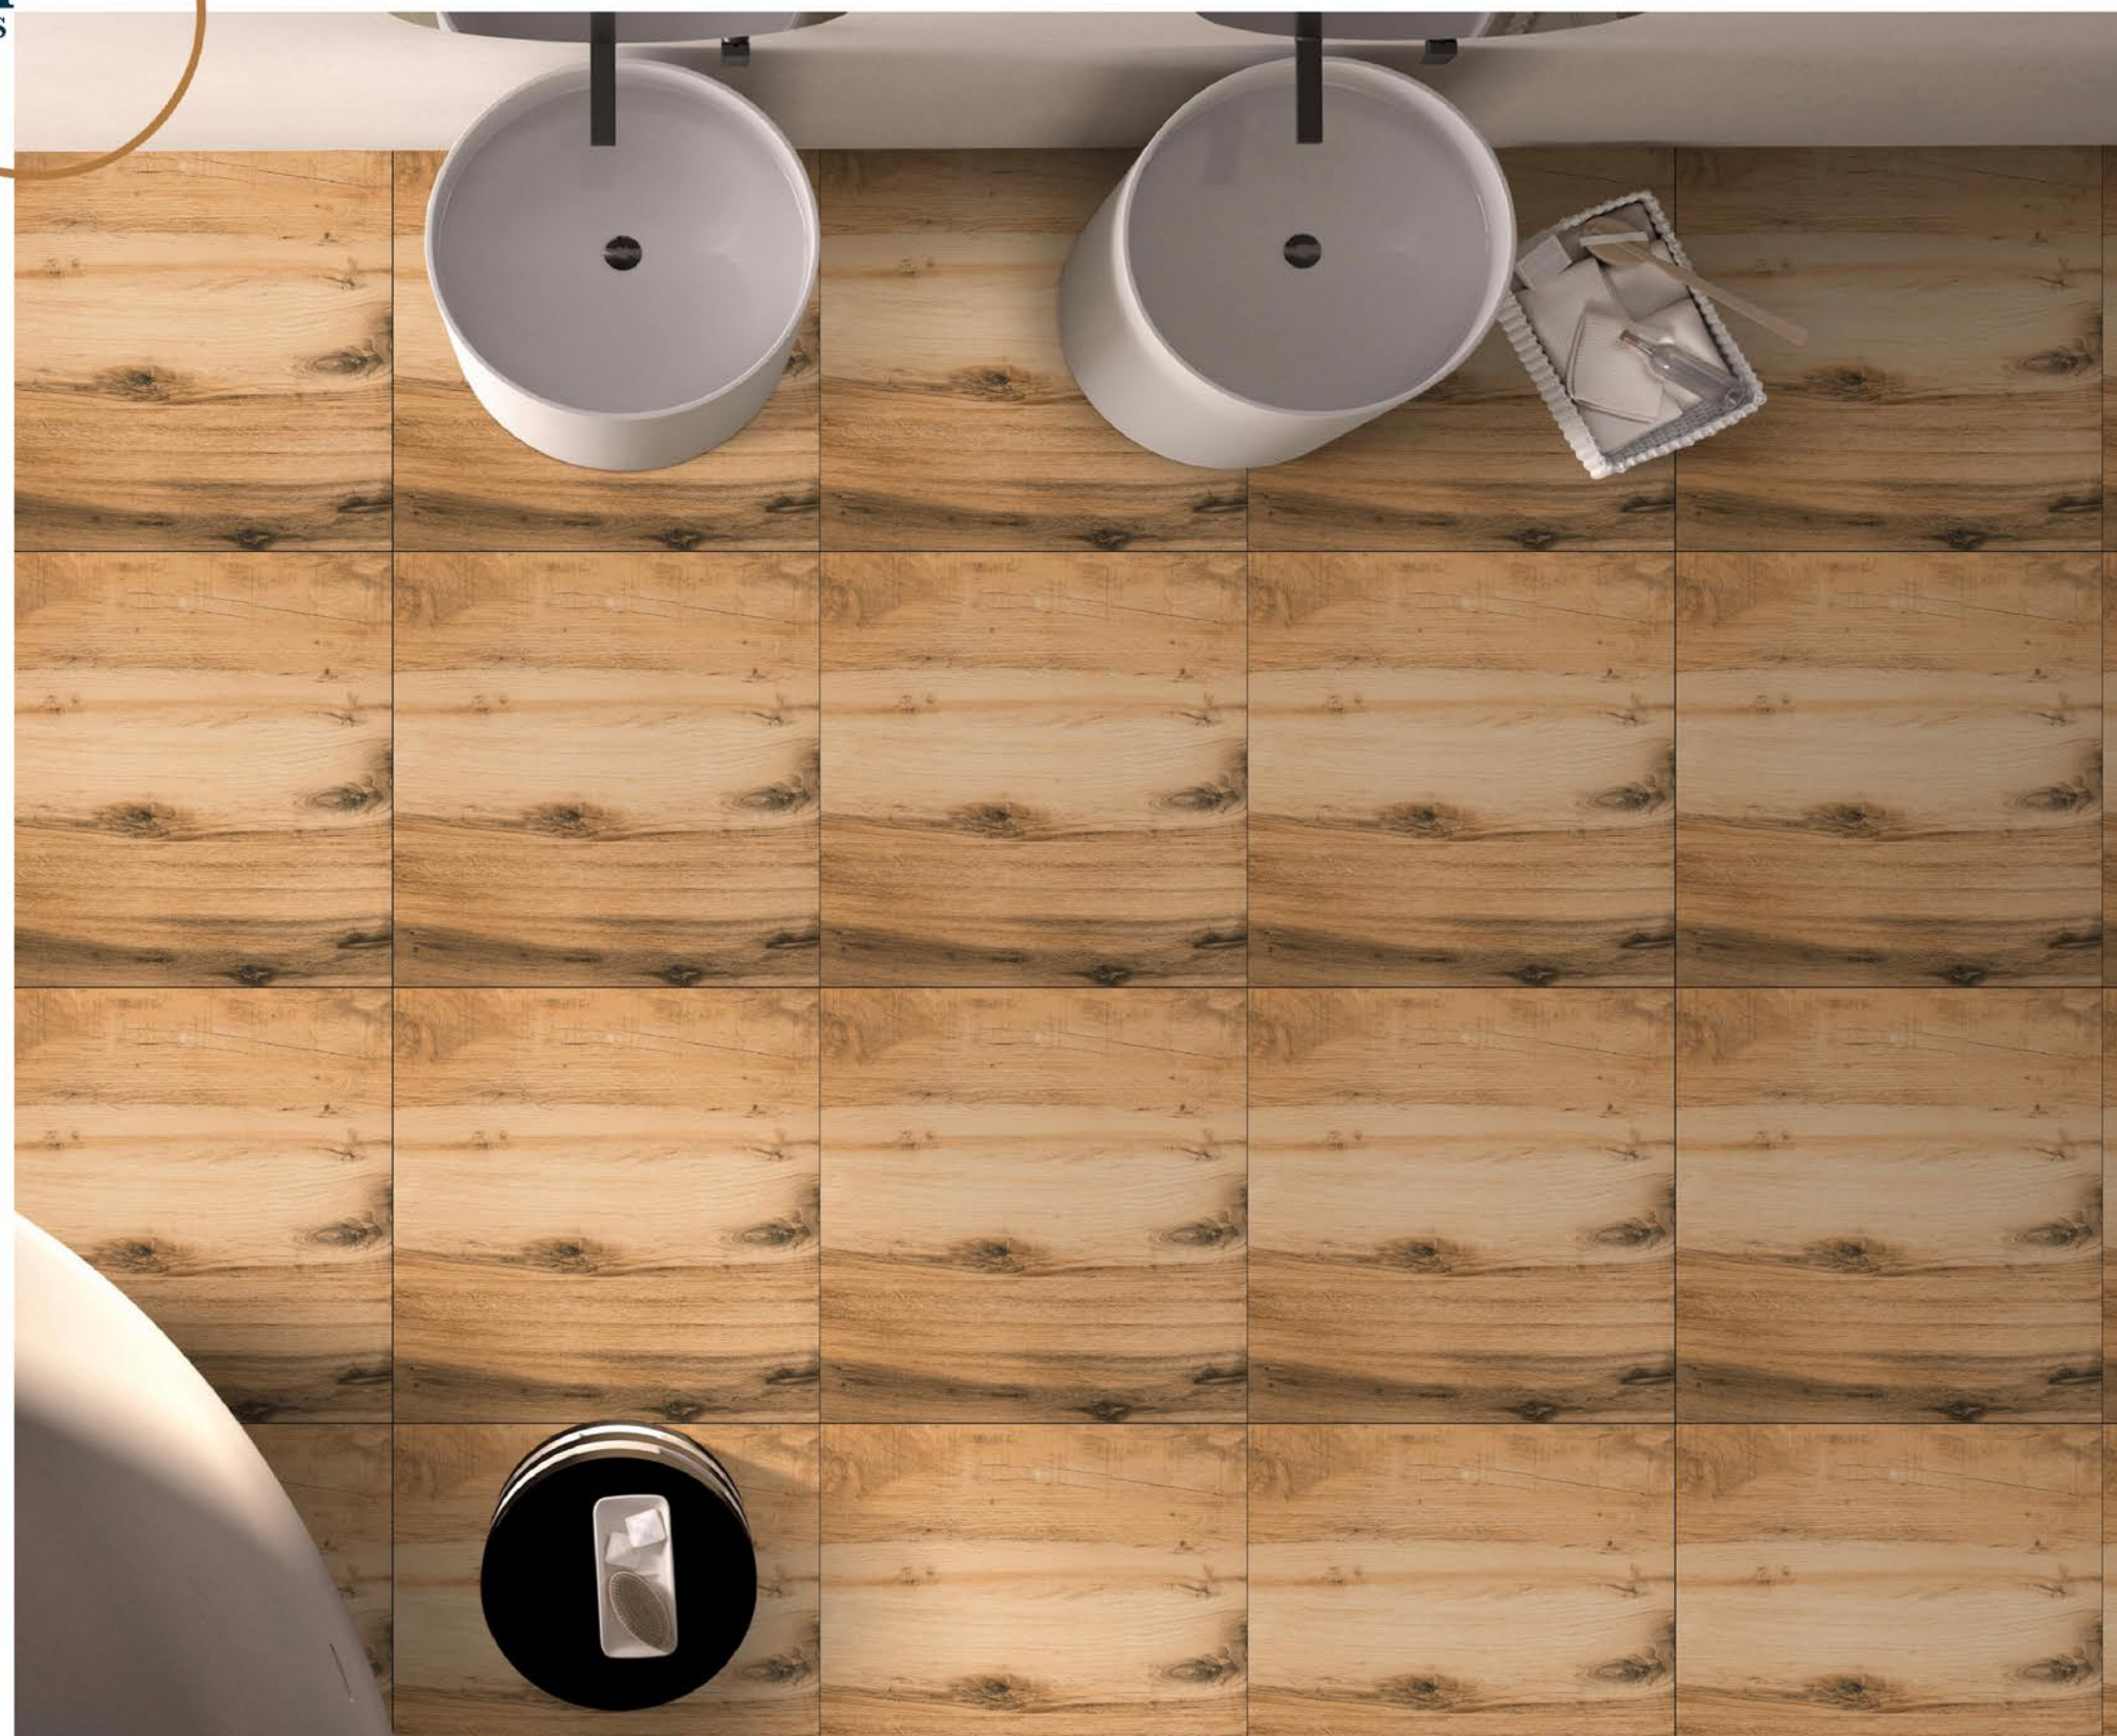

PUNCH
SERIES

OYSTER WOOD

PORCELINE TILES

600X600 MM

PUNCH
SERIES

PALE WOOD

PORCELAIN TILES

600X600 MM