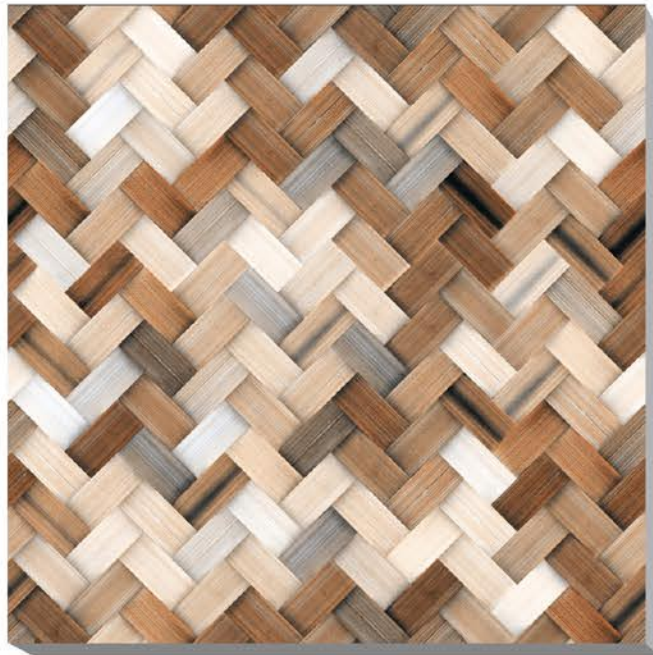

MATT
SERIES

SPIDER WHITE