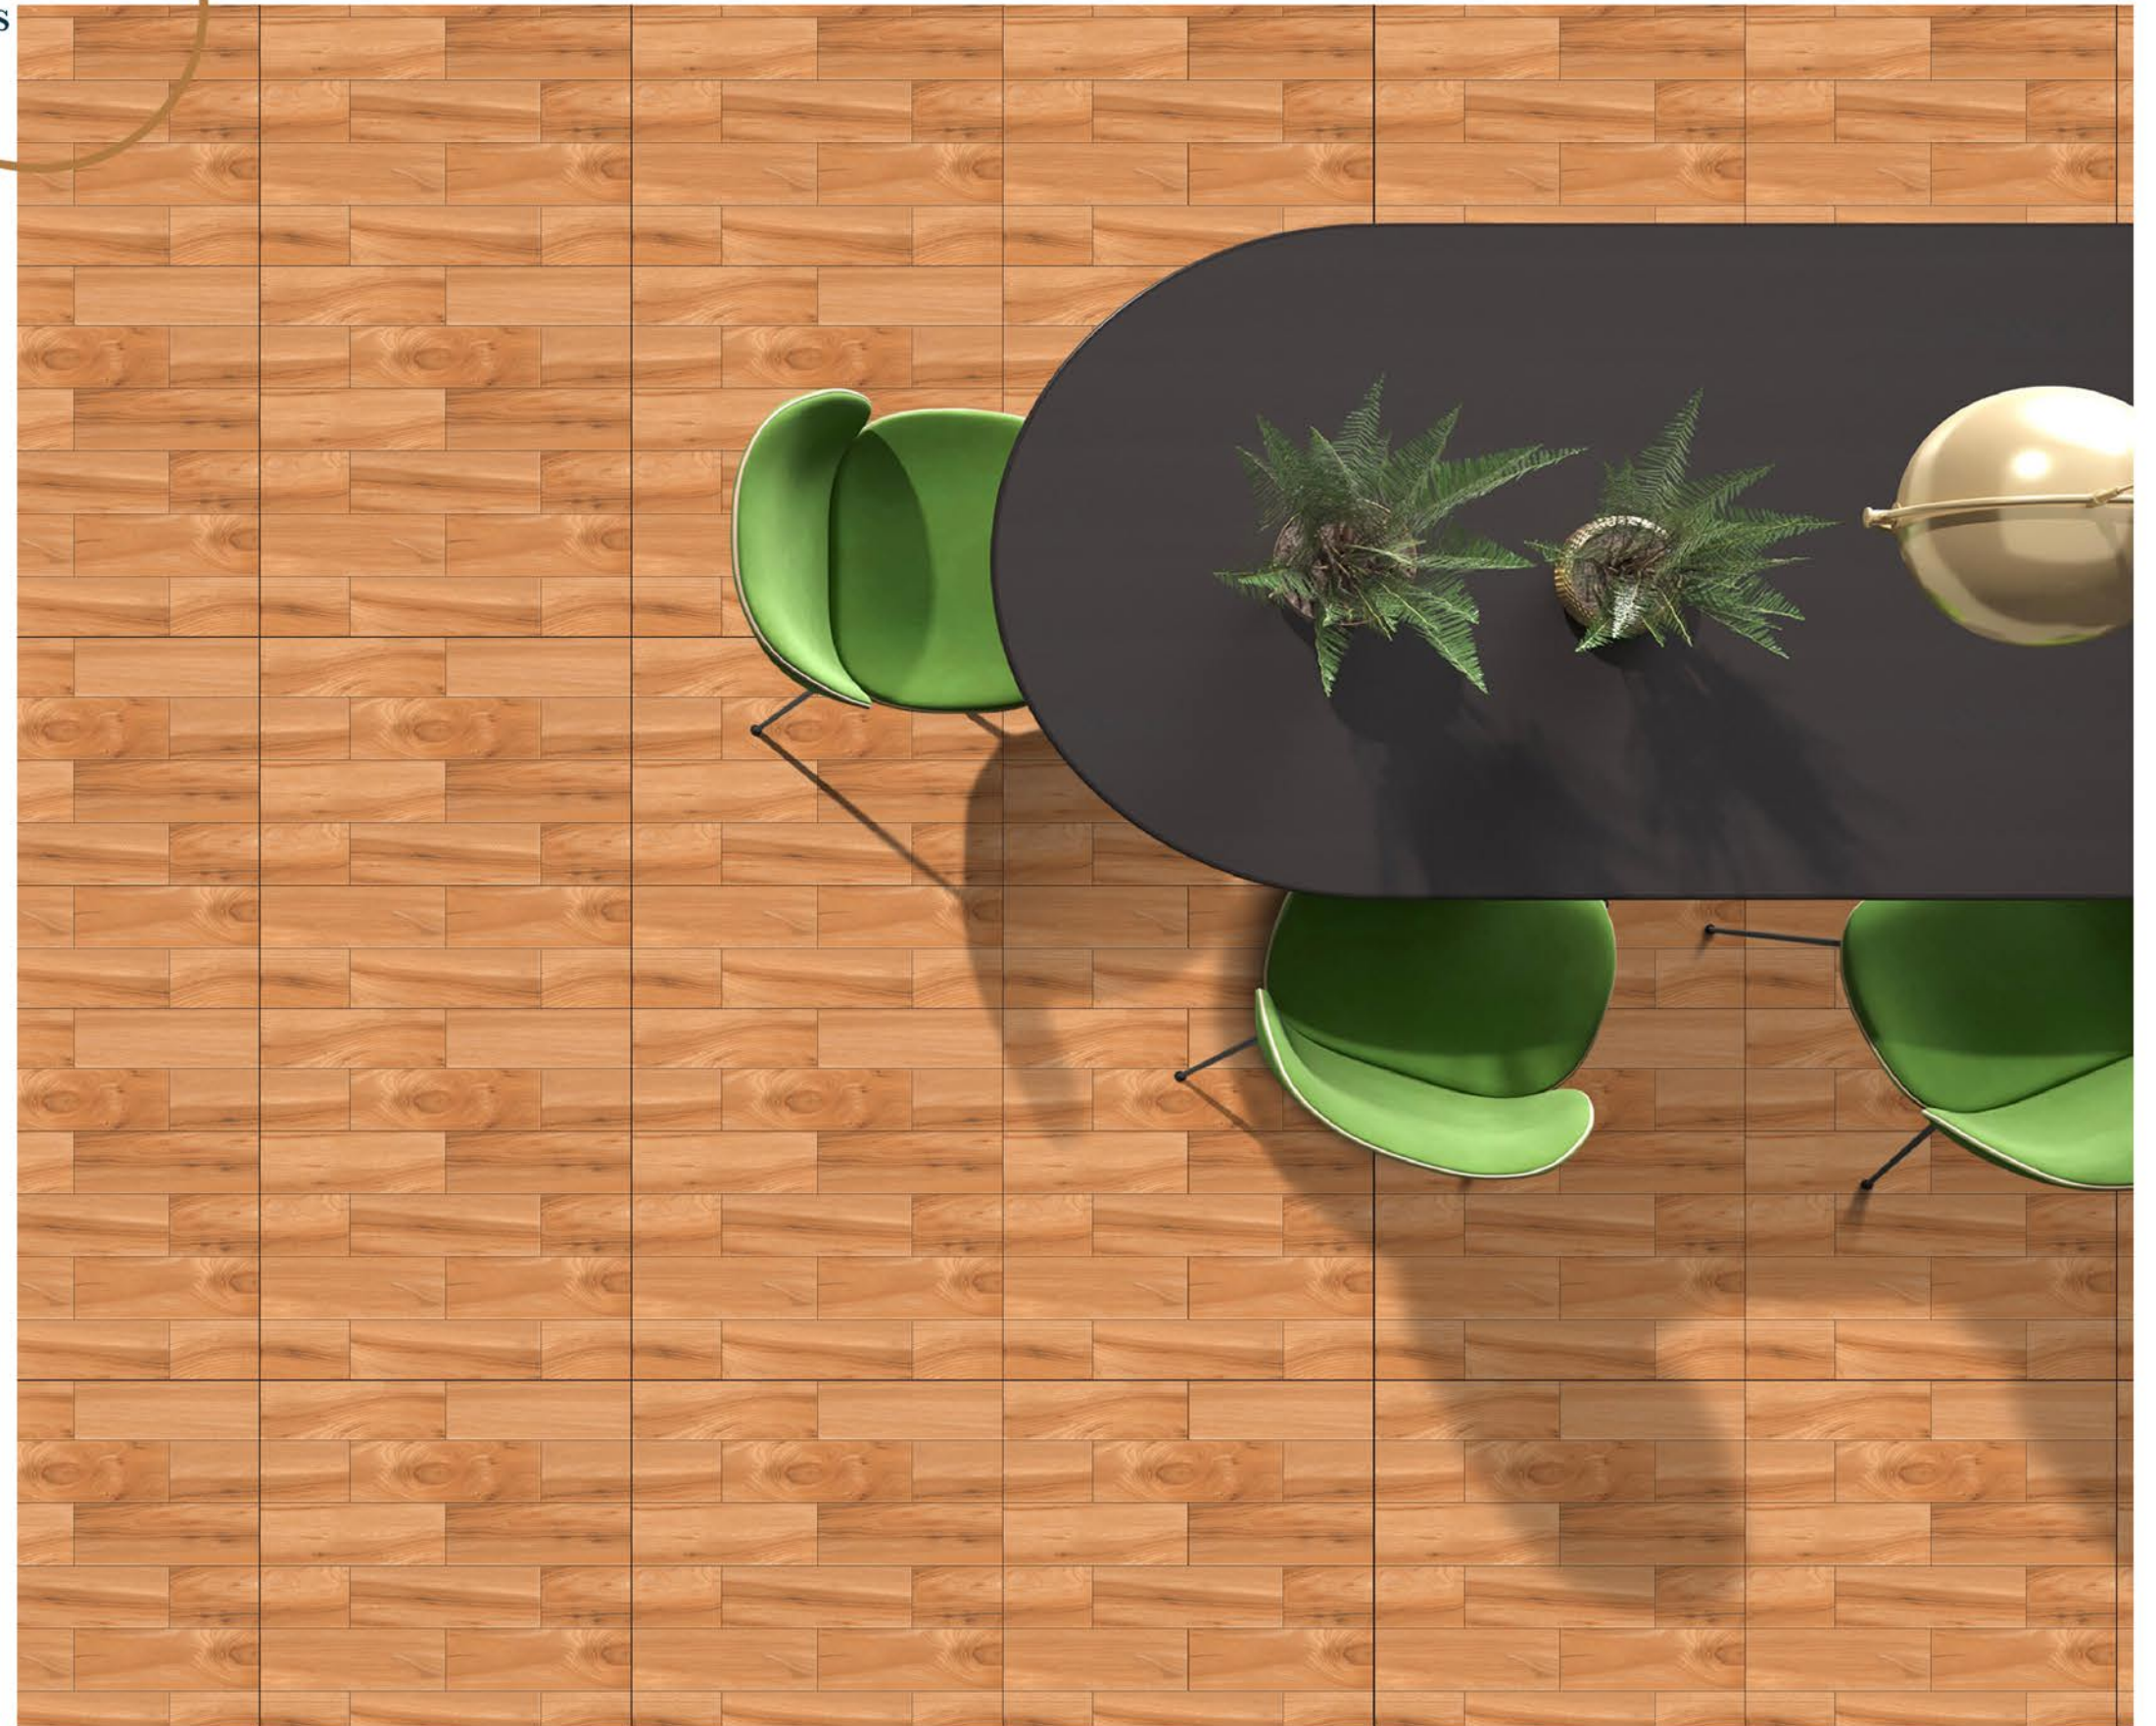

**600X600 MM**

**MATT**  
SERIES

**PAINO WOOD**

  
**AZURA**  
INTERNATIONAL

**PORCELINE TILES**

**600X600 MM**

**MATT**  
SERIES

**PALM WOOD STRIP**