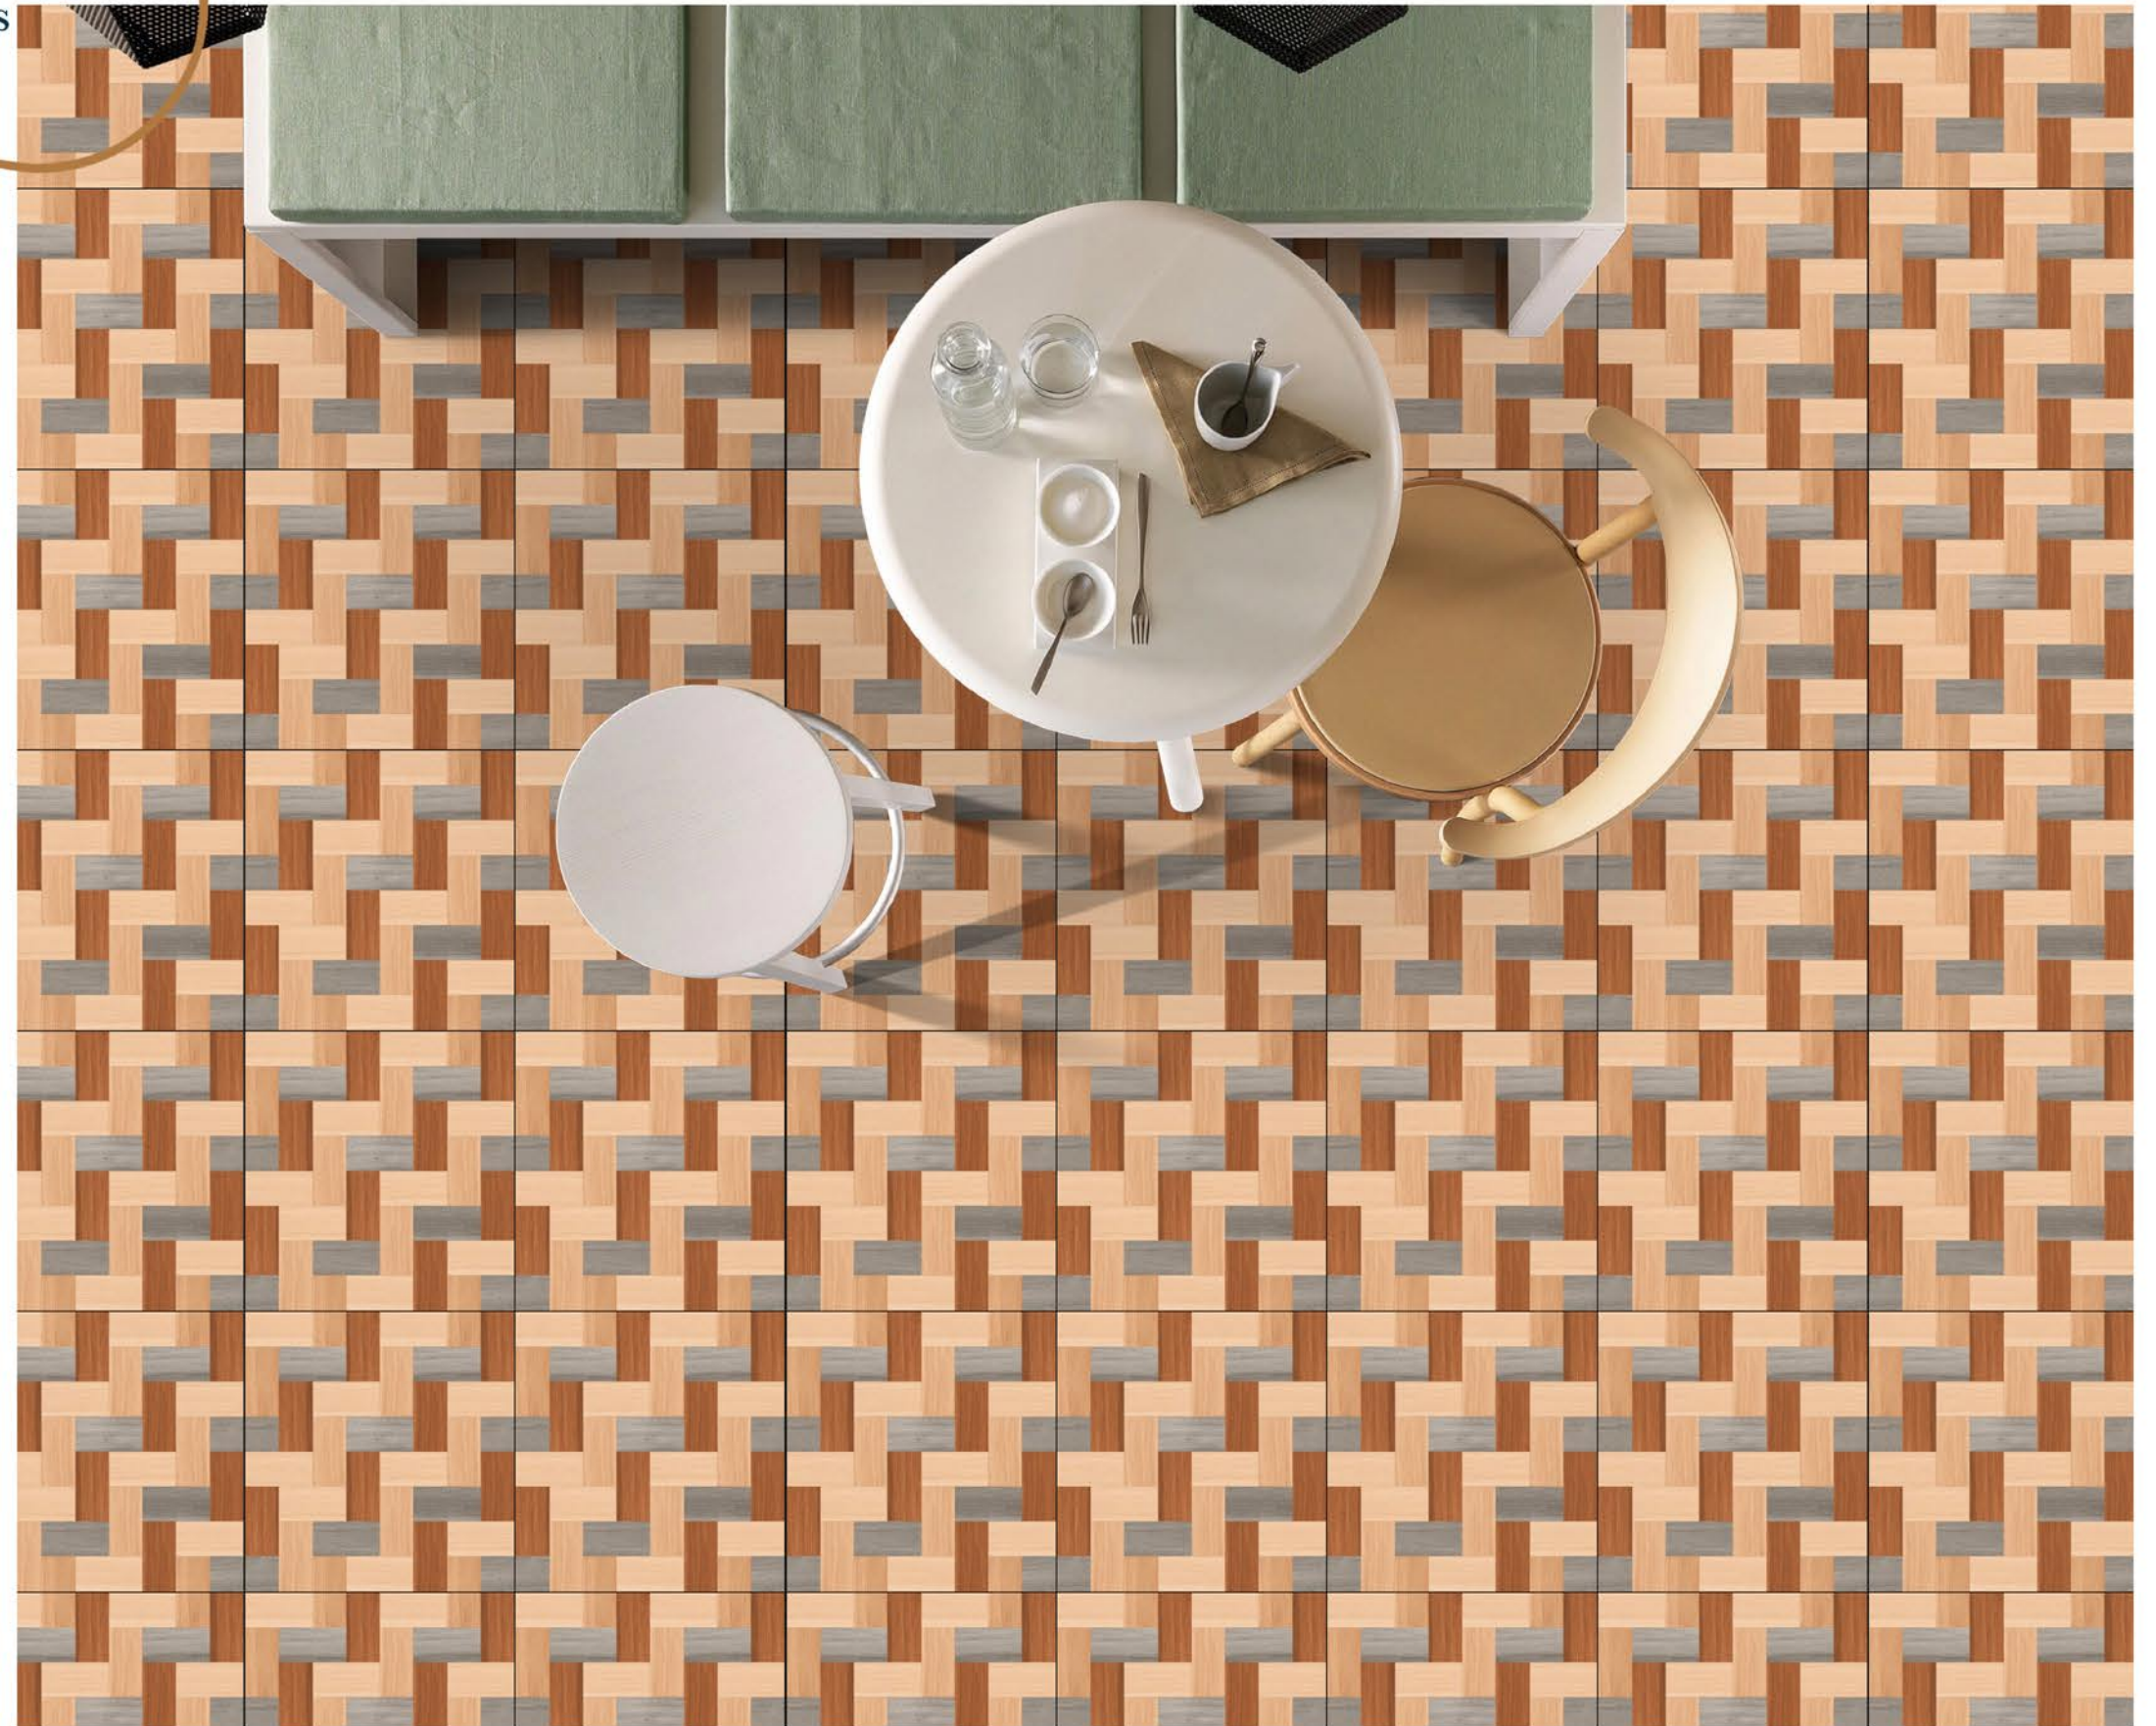

PORCELAIN TILES

600X600 MM

AZURA
INTERNATIONAL