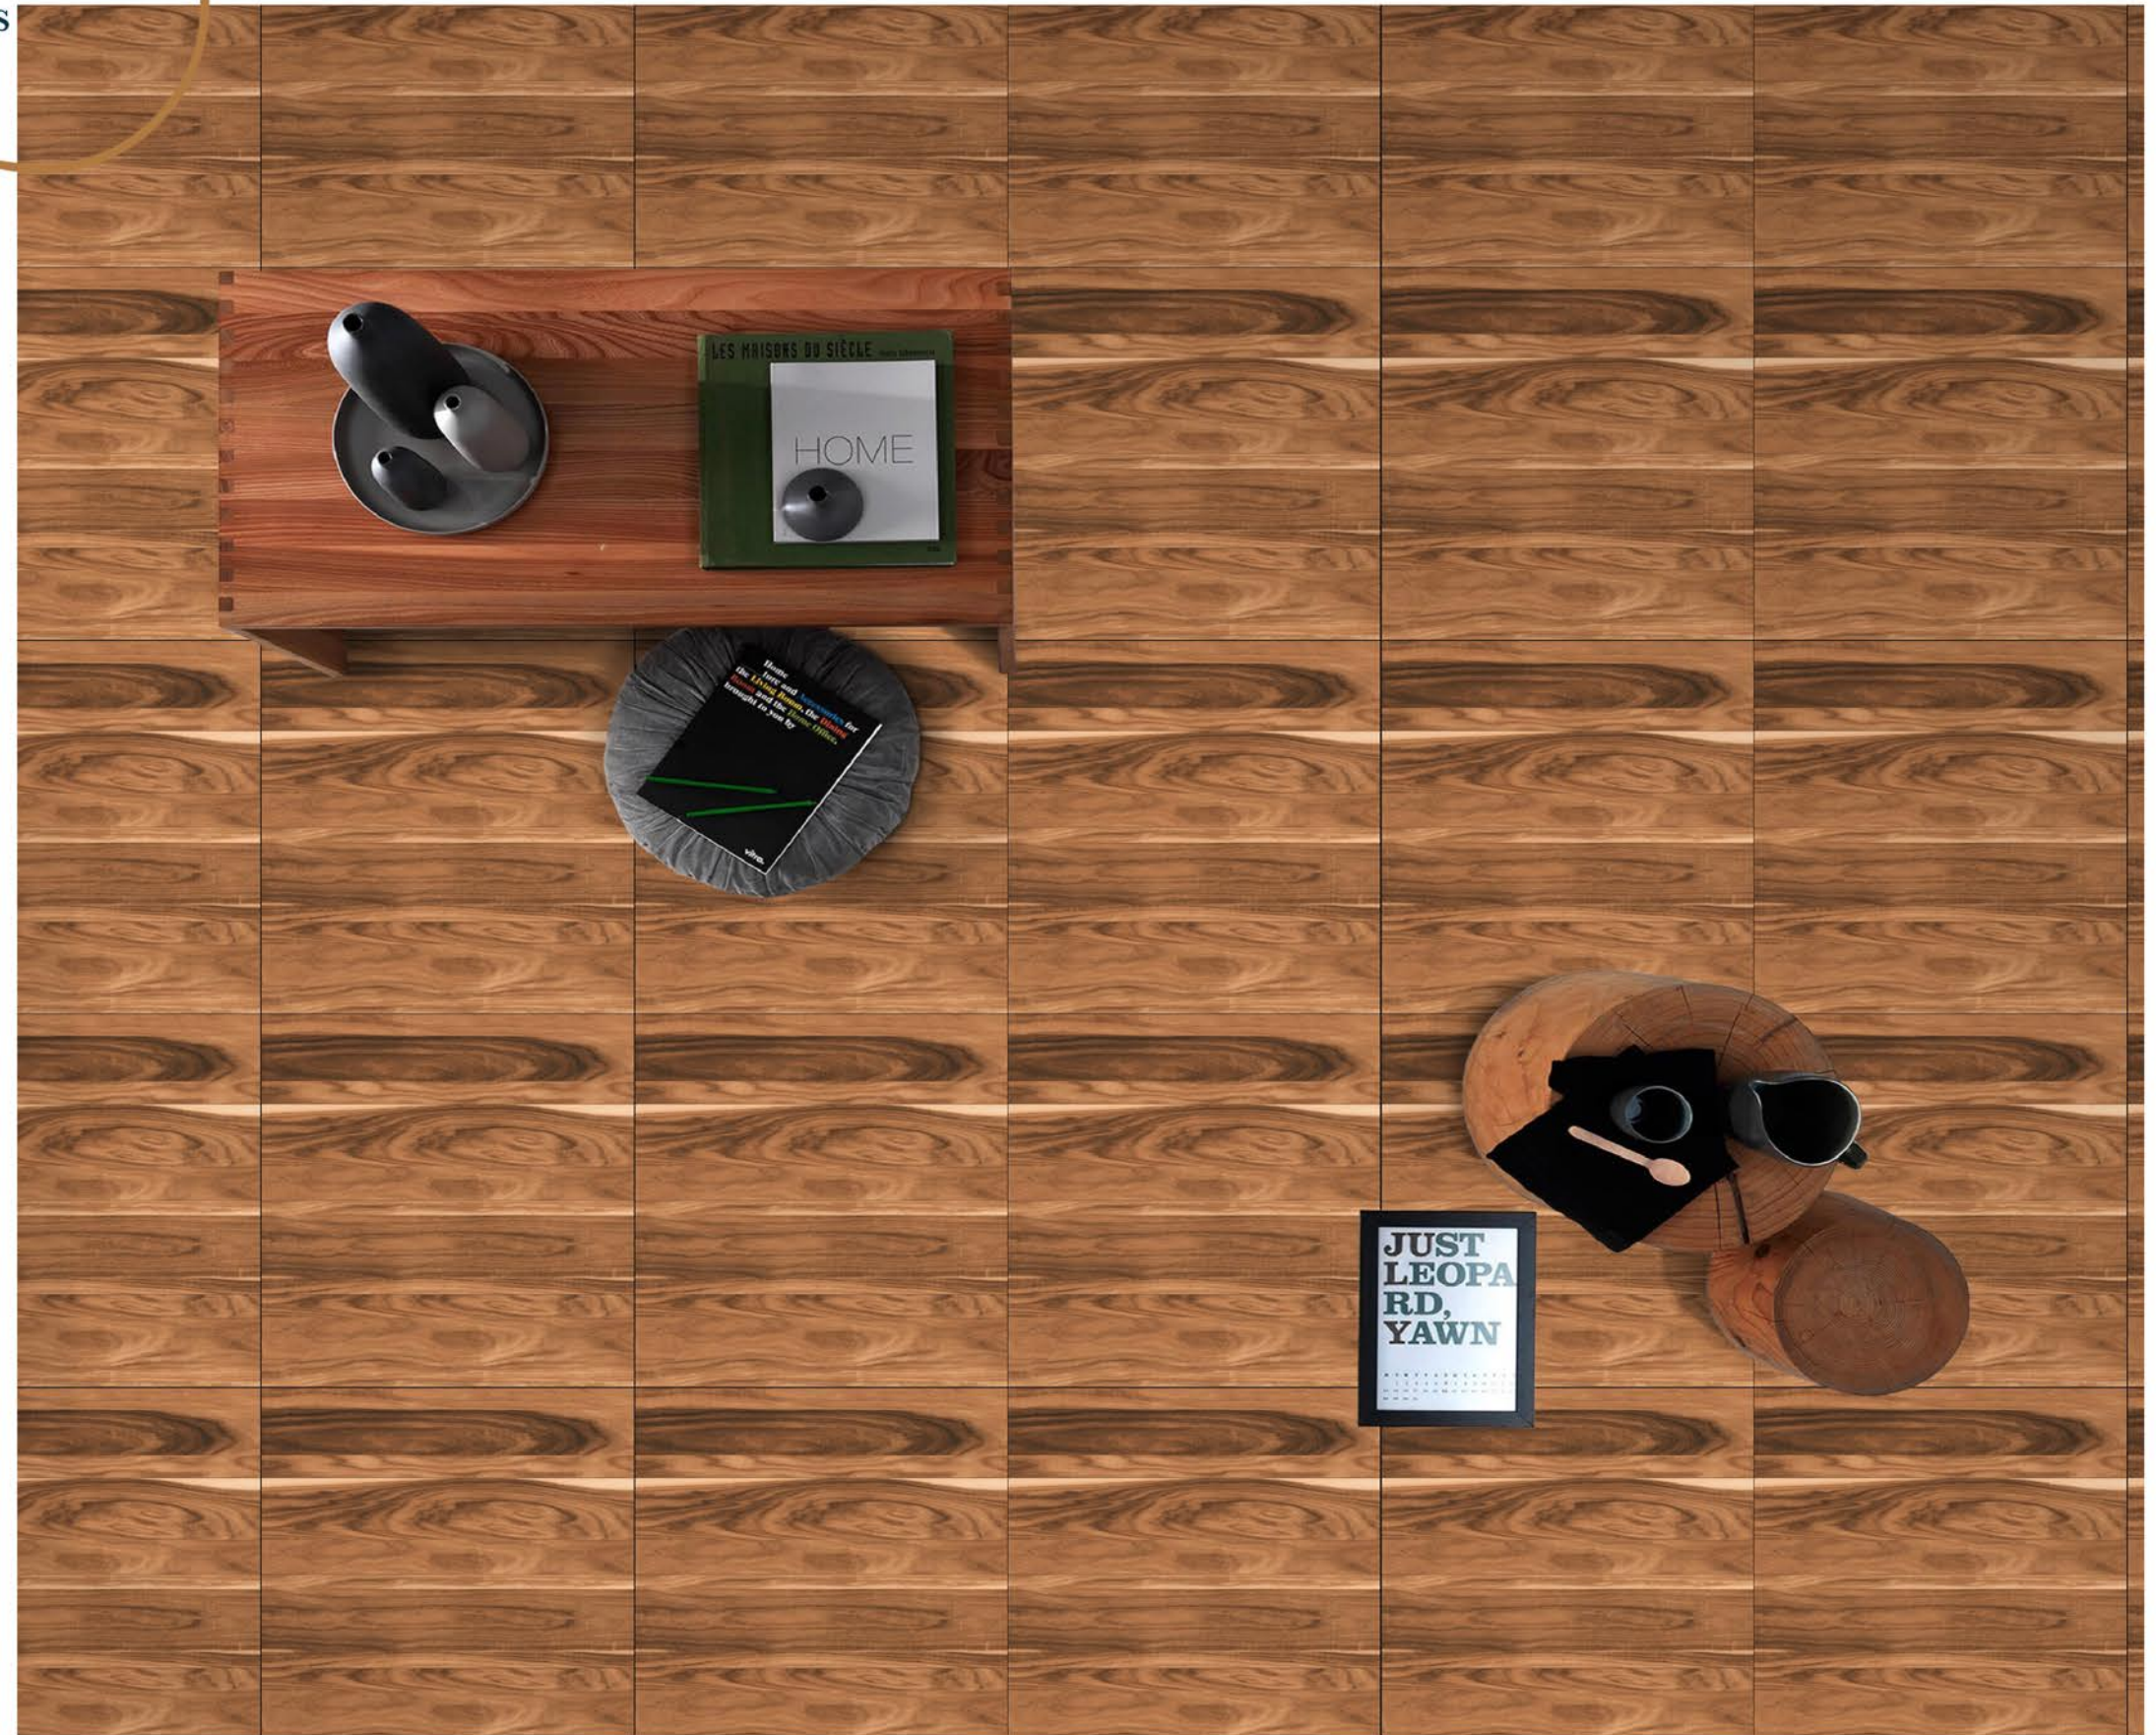

PORCELAIN TILES

600X600 MM

AZURA
INTERNATIONAL