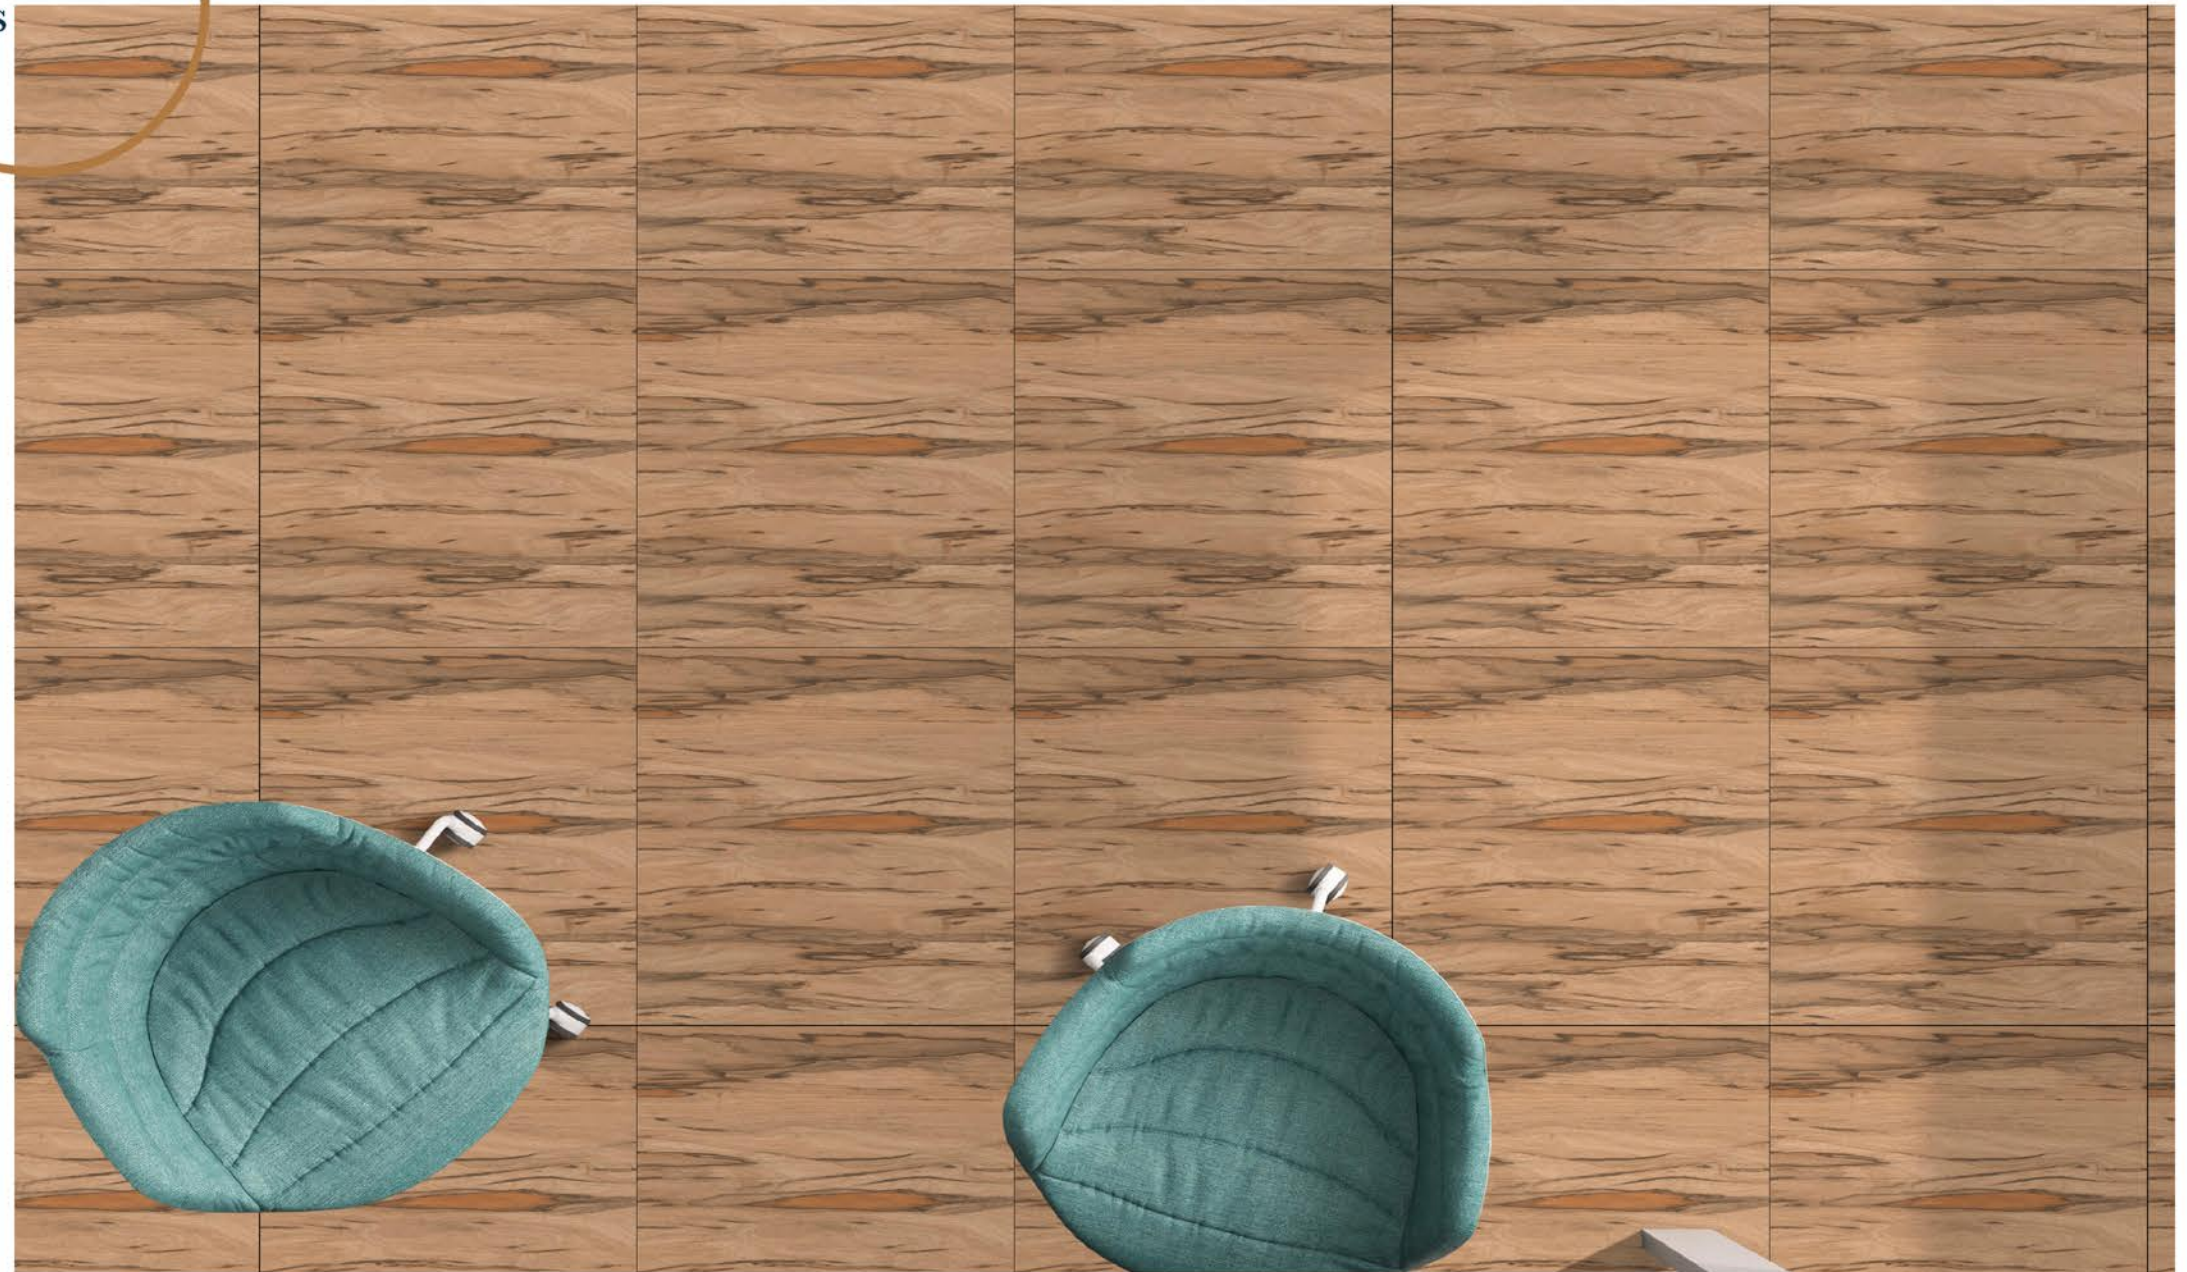

**MATT**  
SERIES

**VANATO WOOD**

**PORCELINE TILES**

**600X600 MM**

**MATT**  
SERIES

**VOLCANO WOOD**

**PORCELINE TILES**

**600X600 MM**