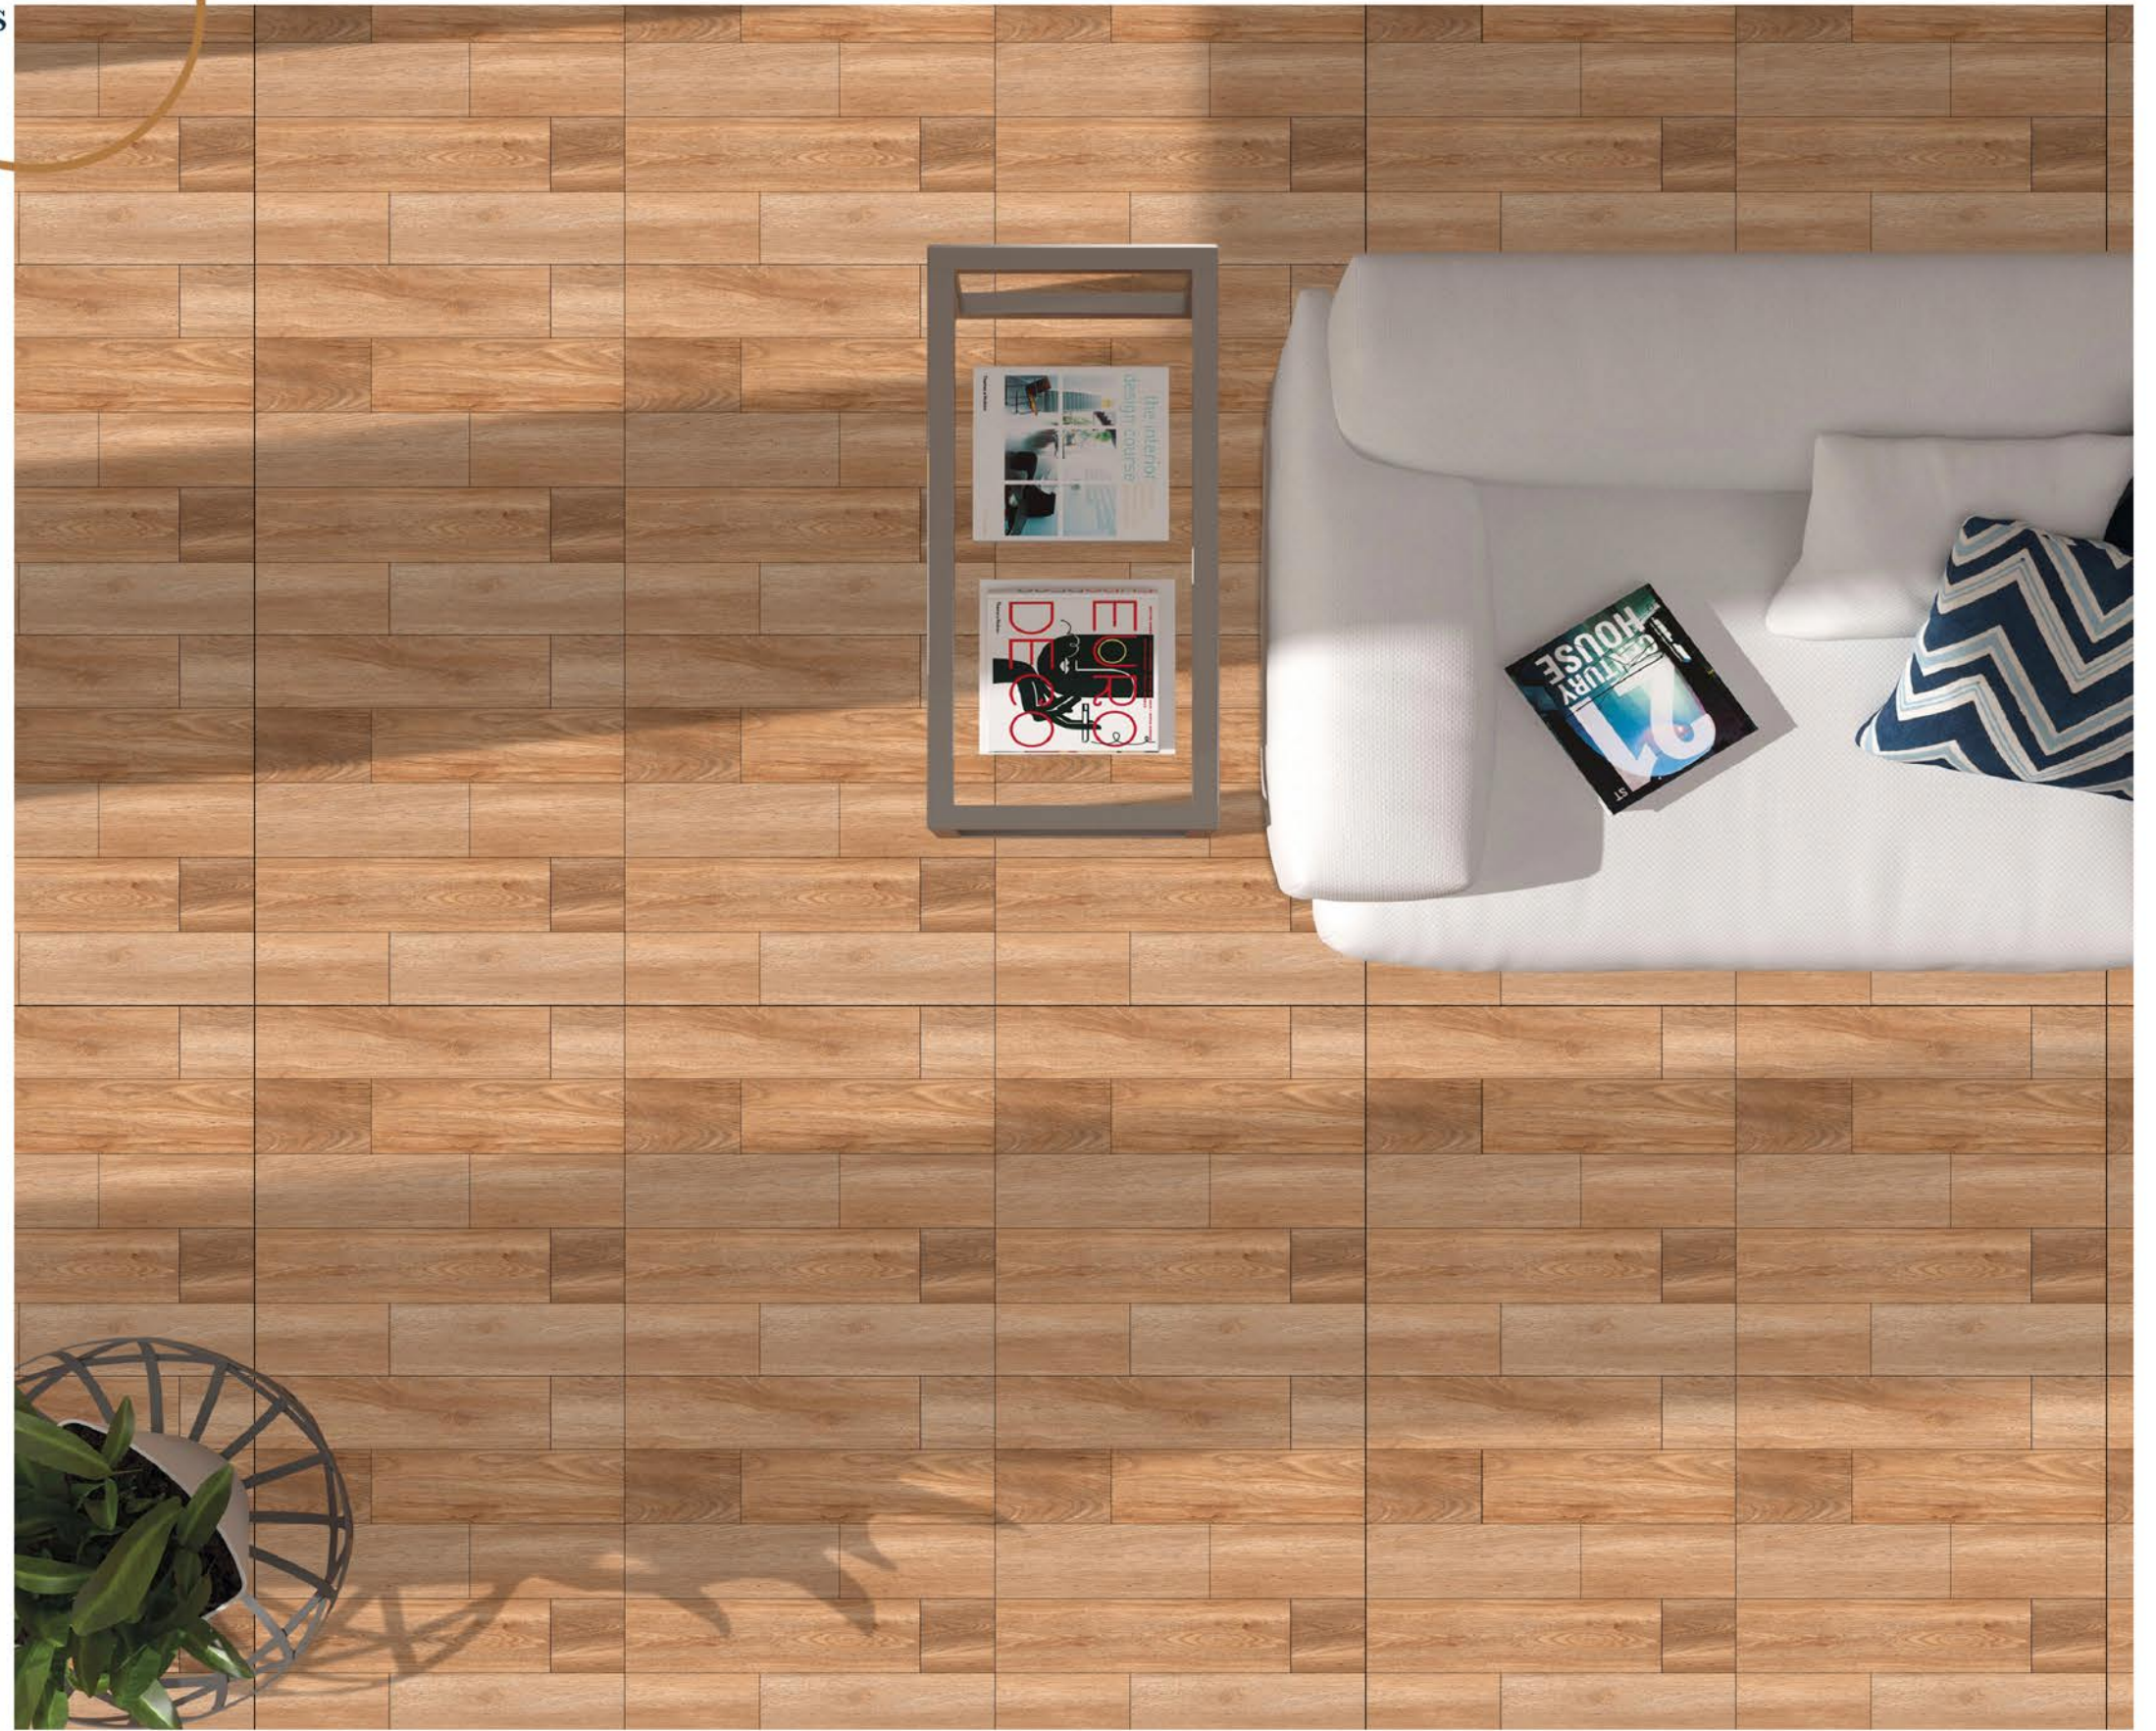

PORCELINE TILES

600X600 MM

AZURA
INTERNATIONAL