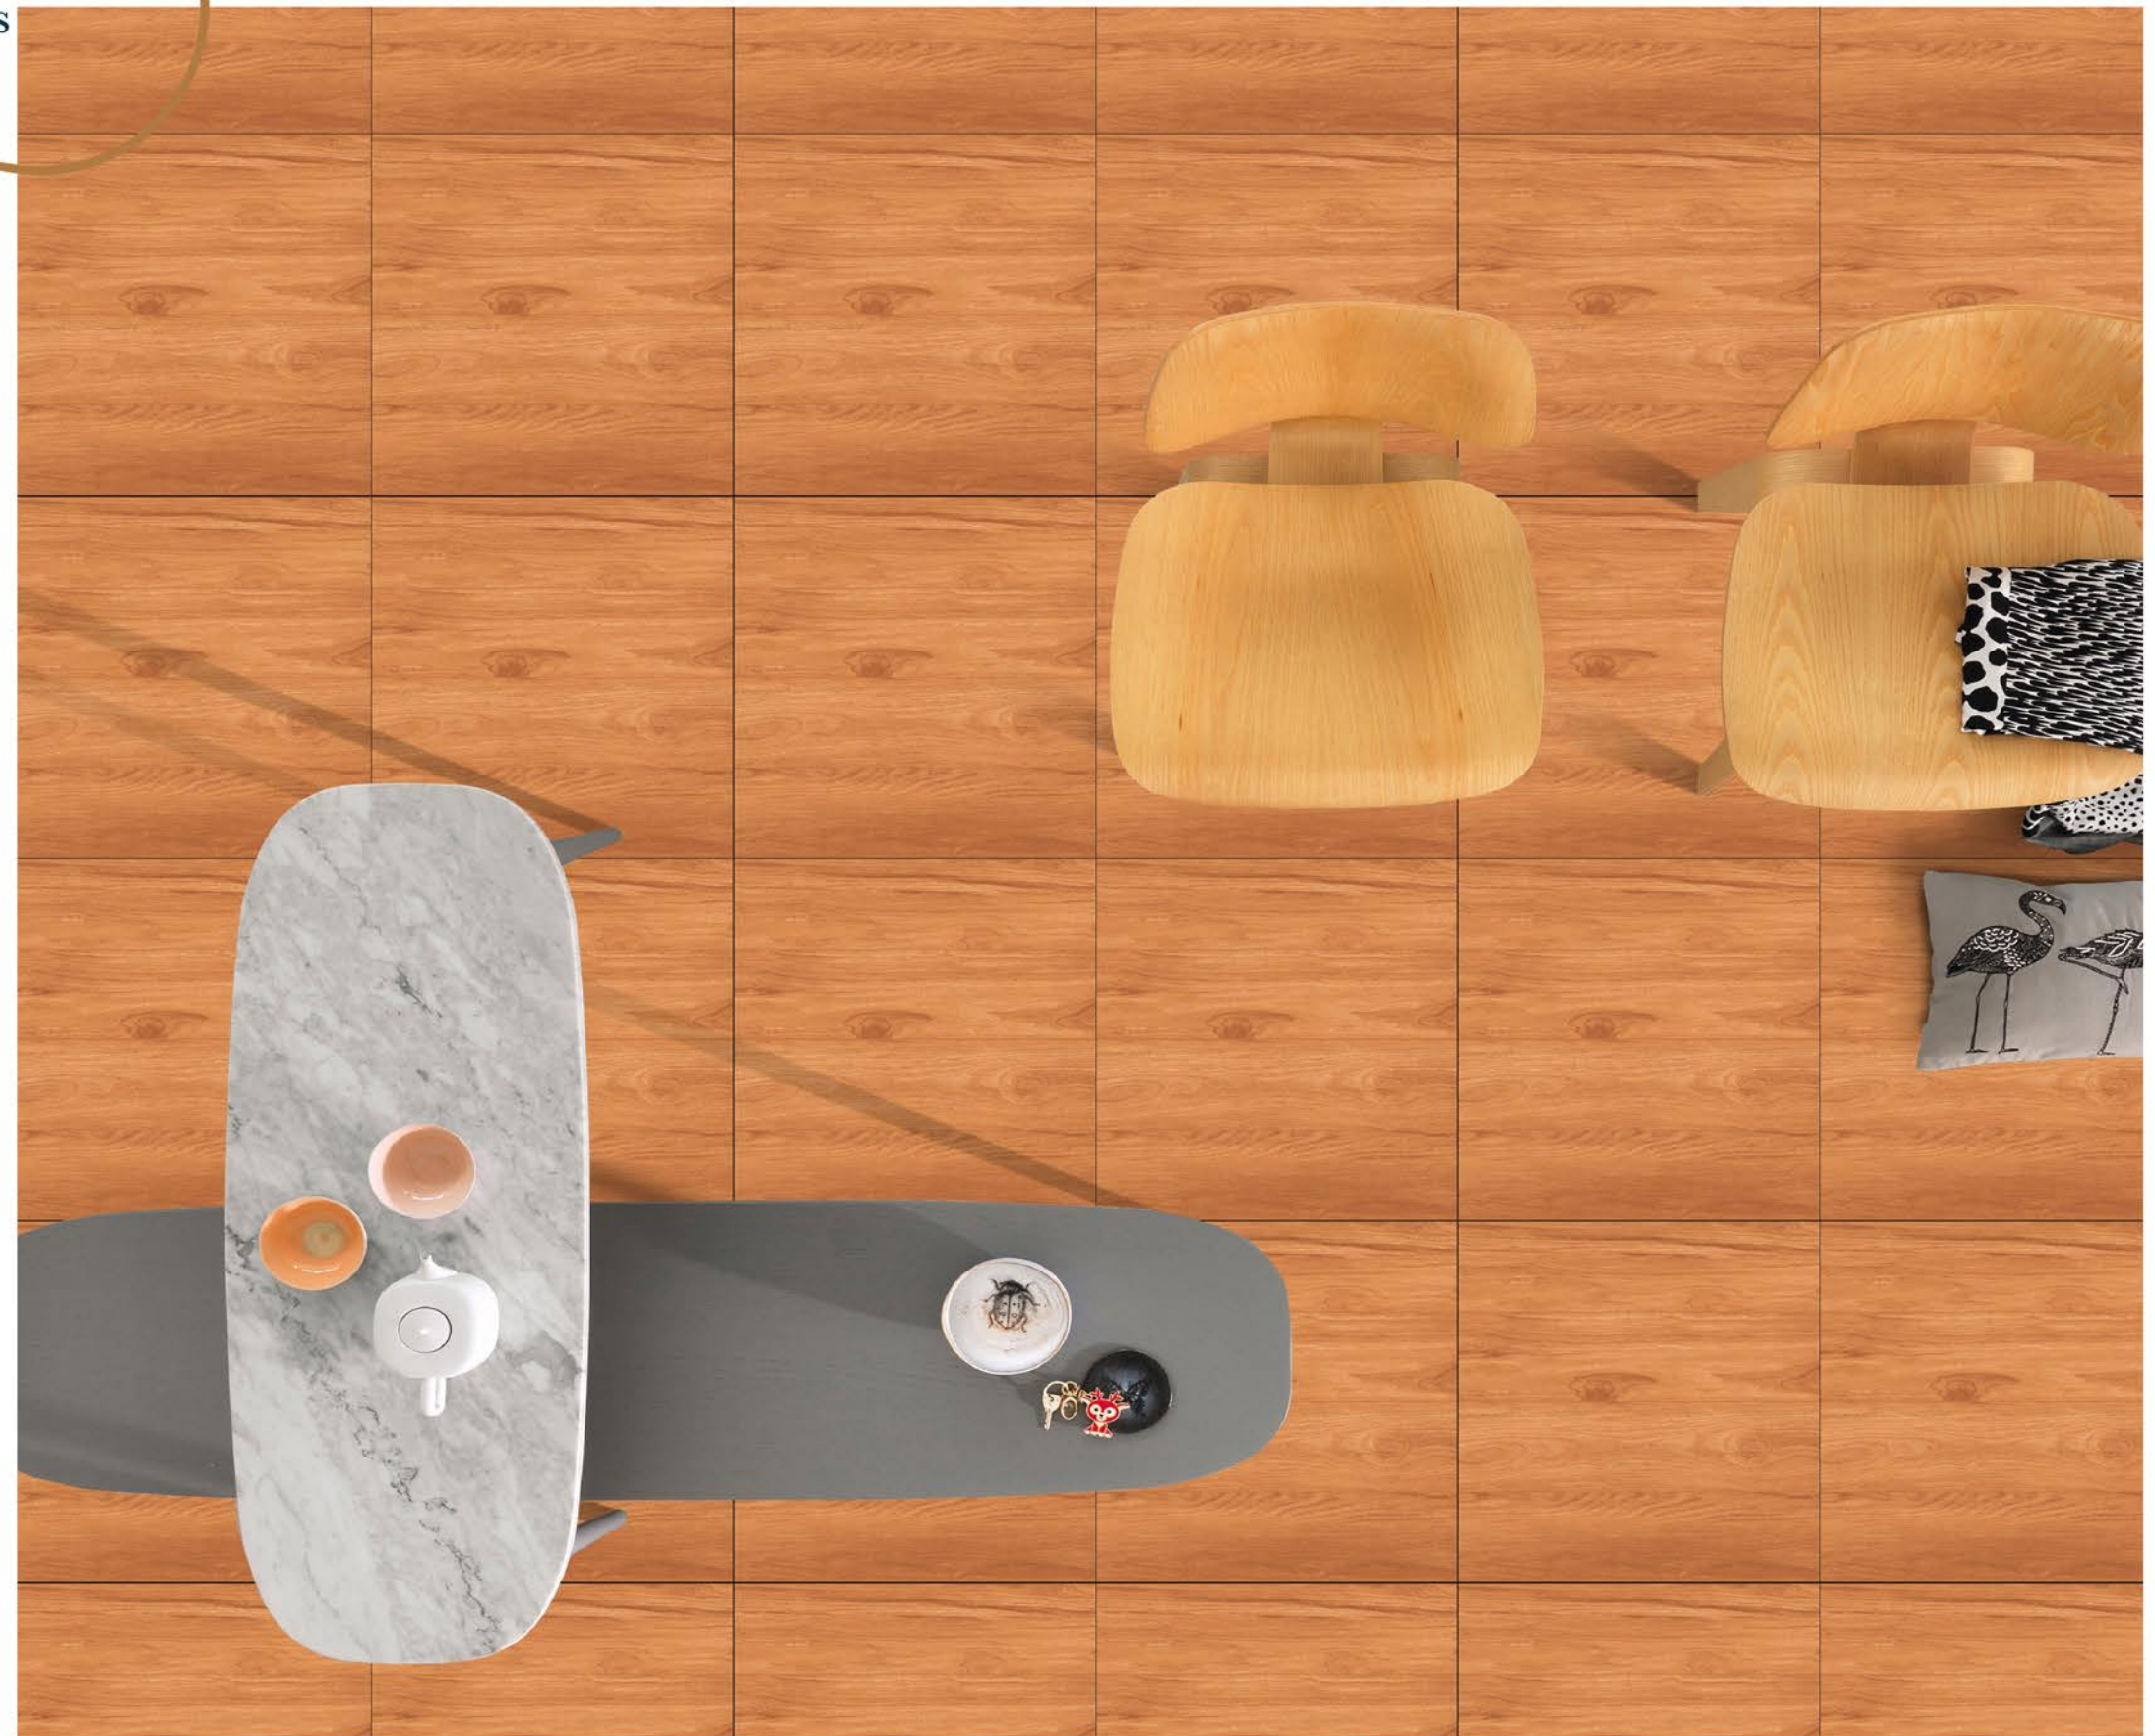

PORCELINE TILES

600X600 MM

AZURA
INTERNATIONAL