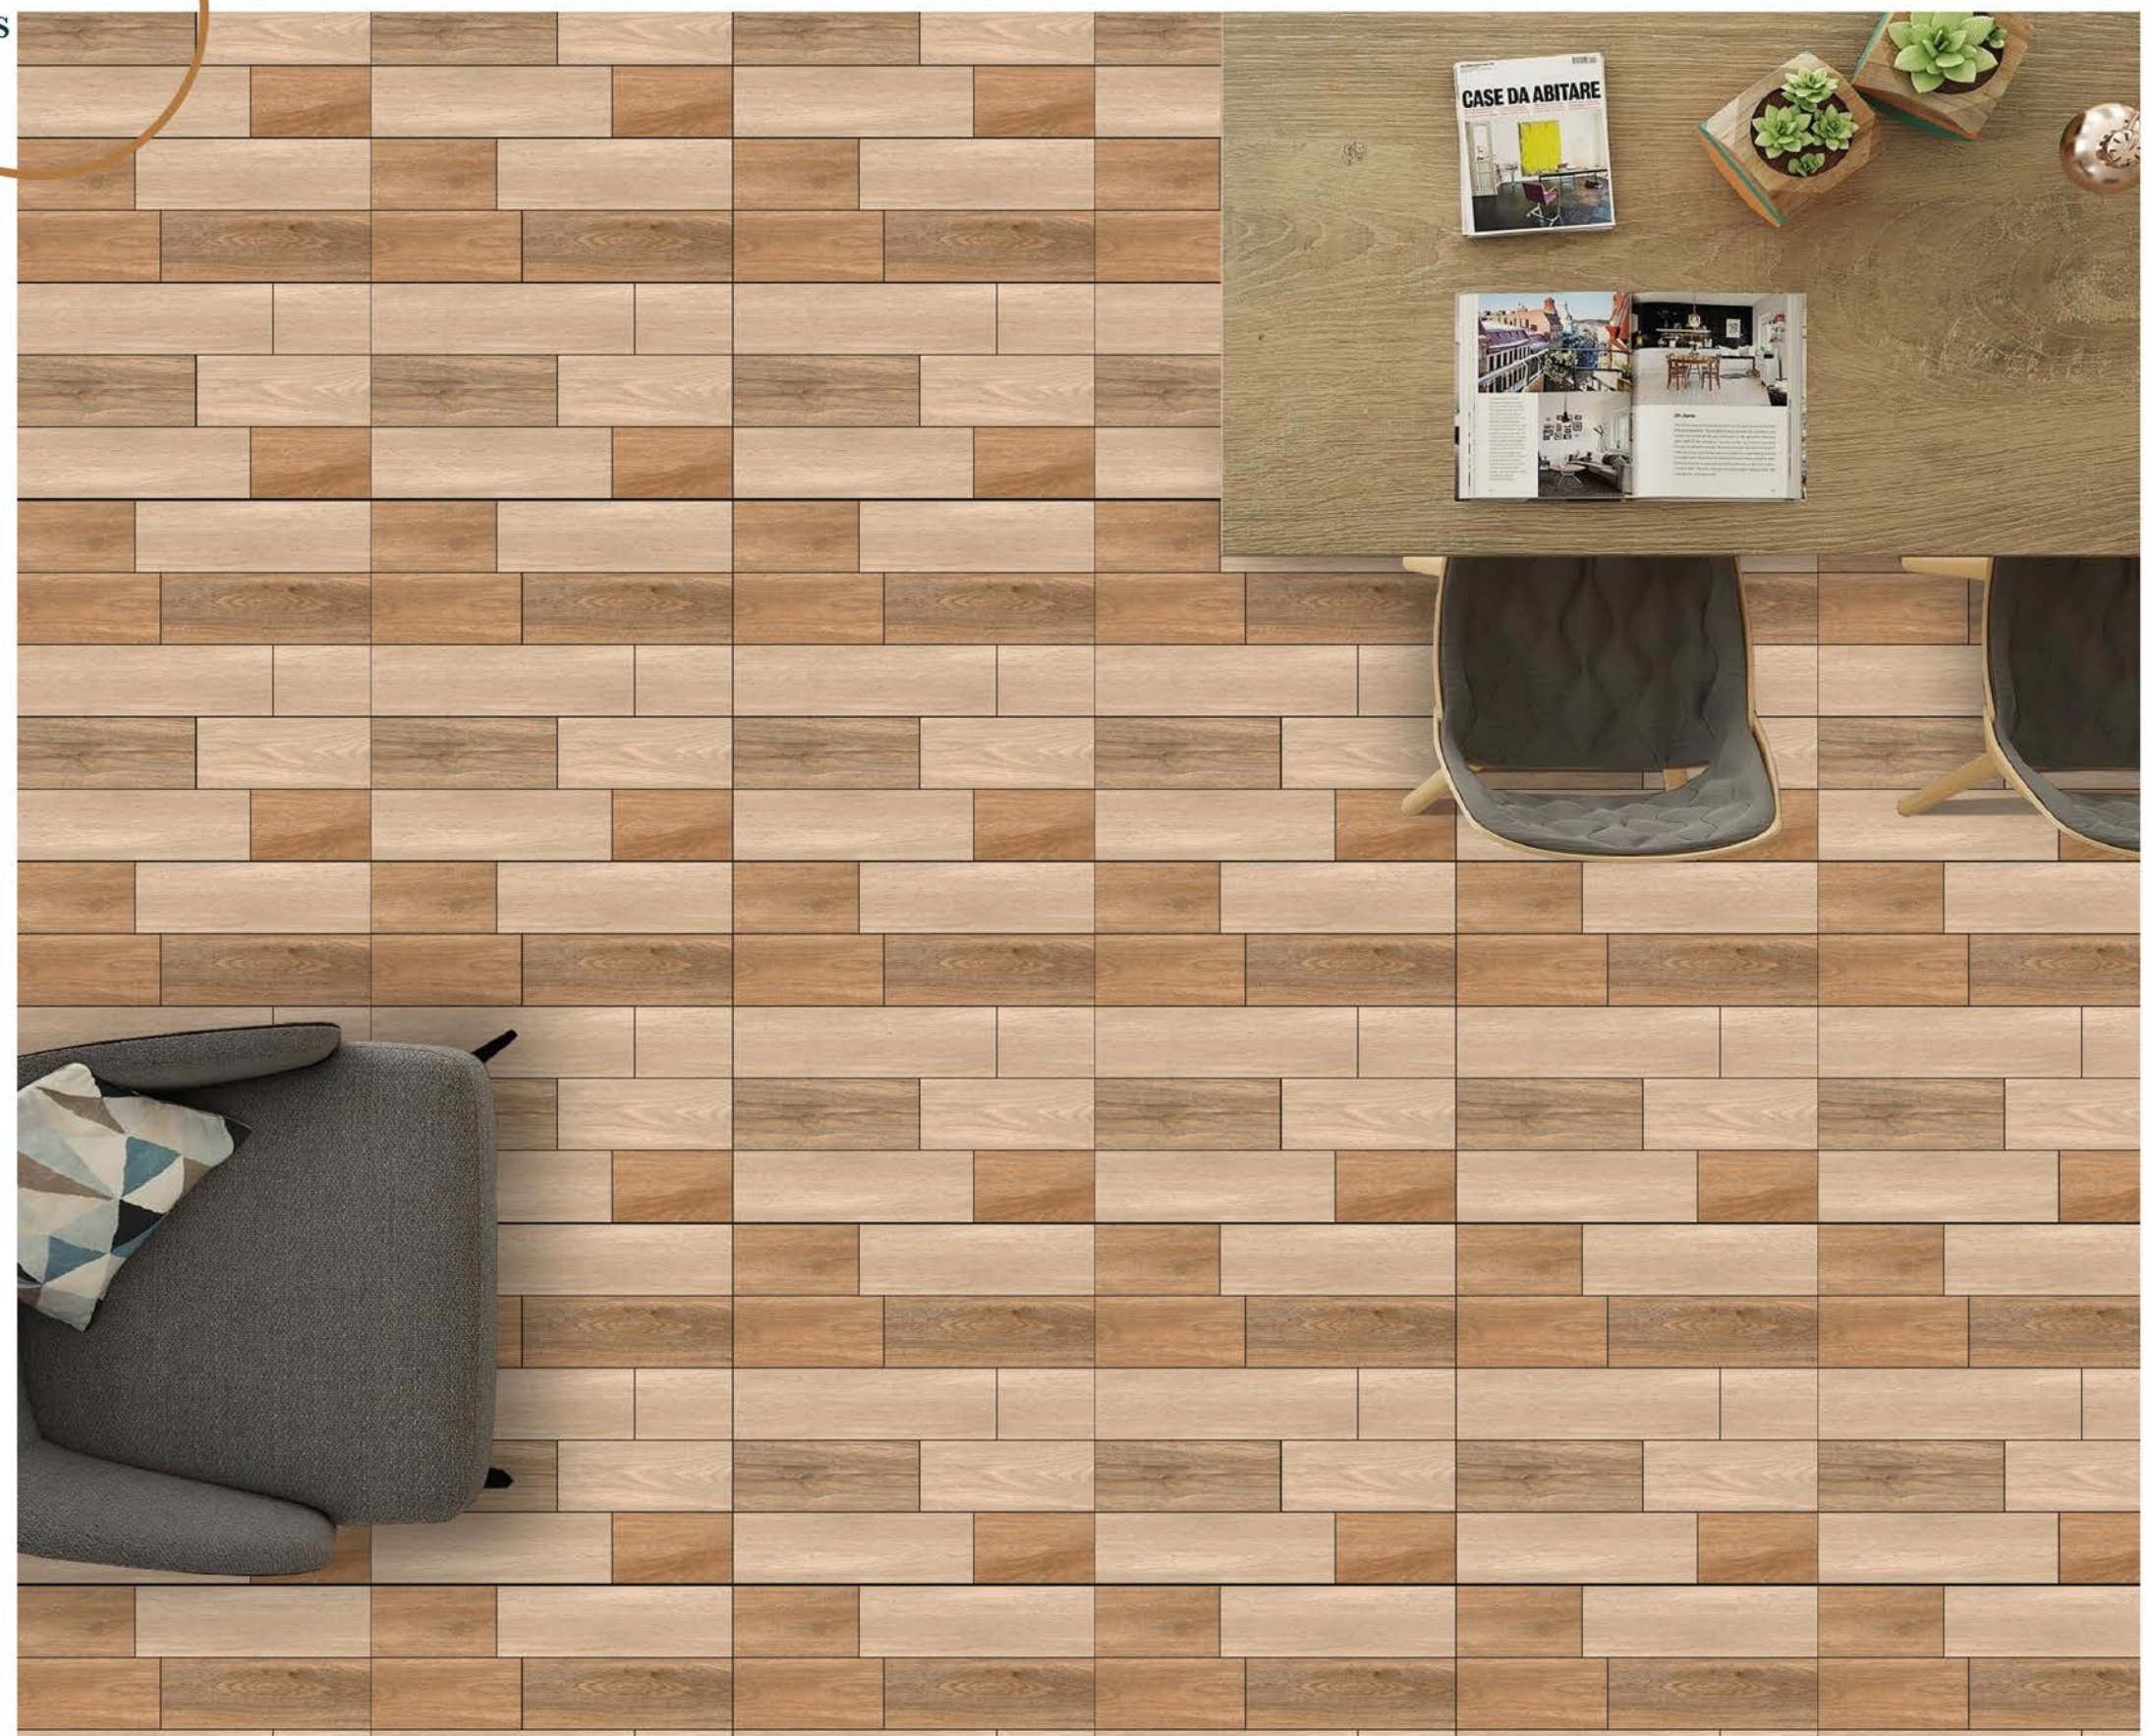

**600X600 MM**

**MATT**  
SERIES

**CORAL BEIGE**

**PORCELINE TILES**

**600X600 MM**

  
**AZURA**  
INTERNATIONAL

**MATT**  
SERIES

**CORAL BROWN**