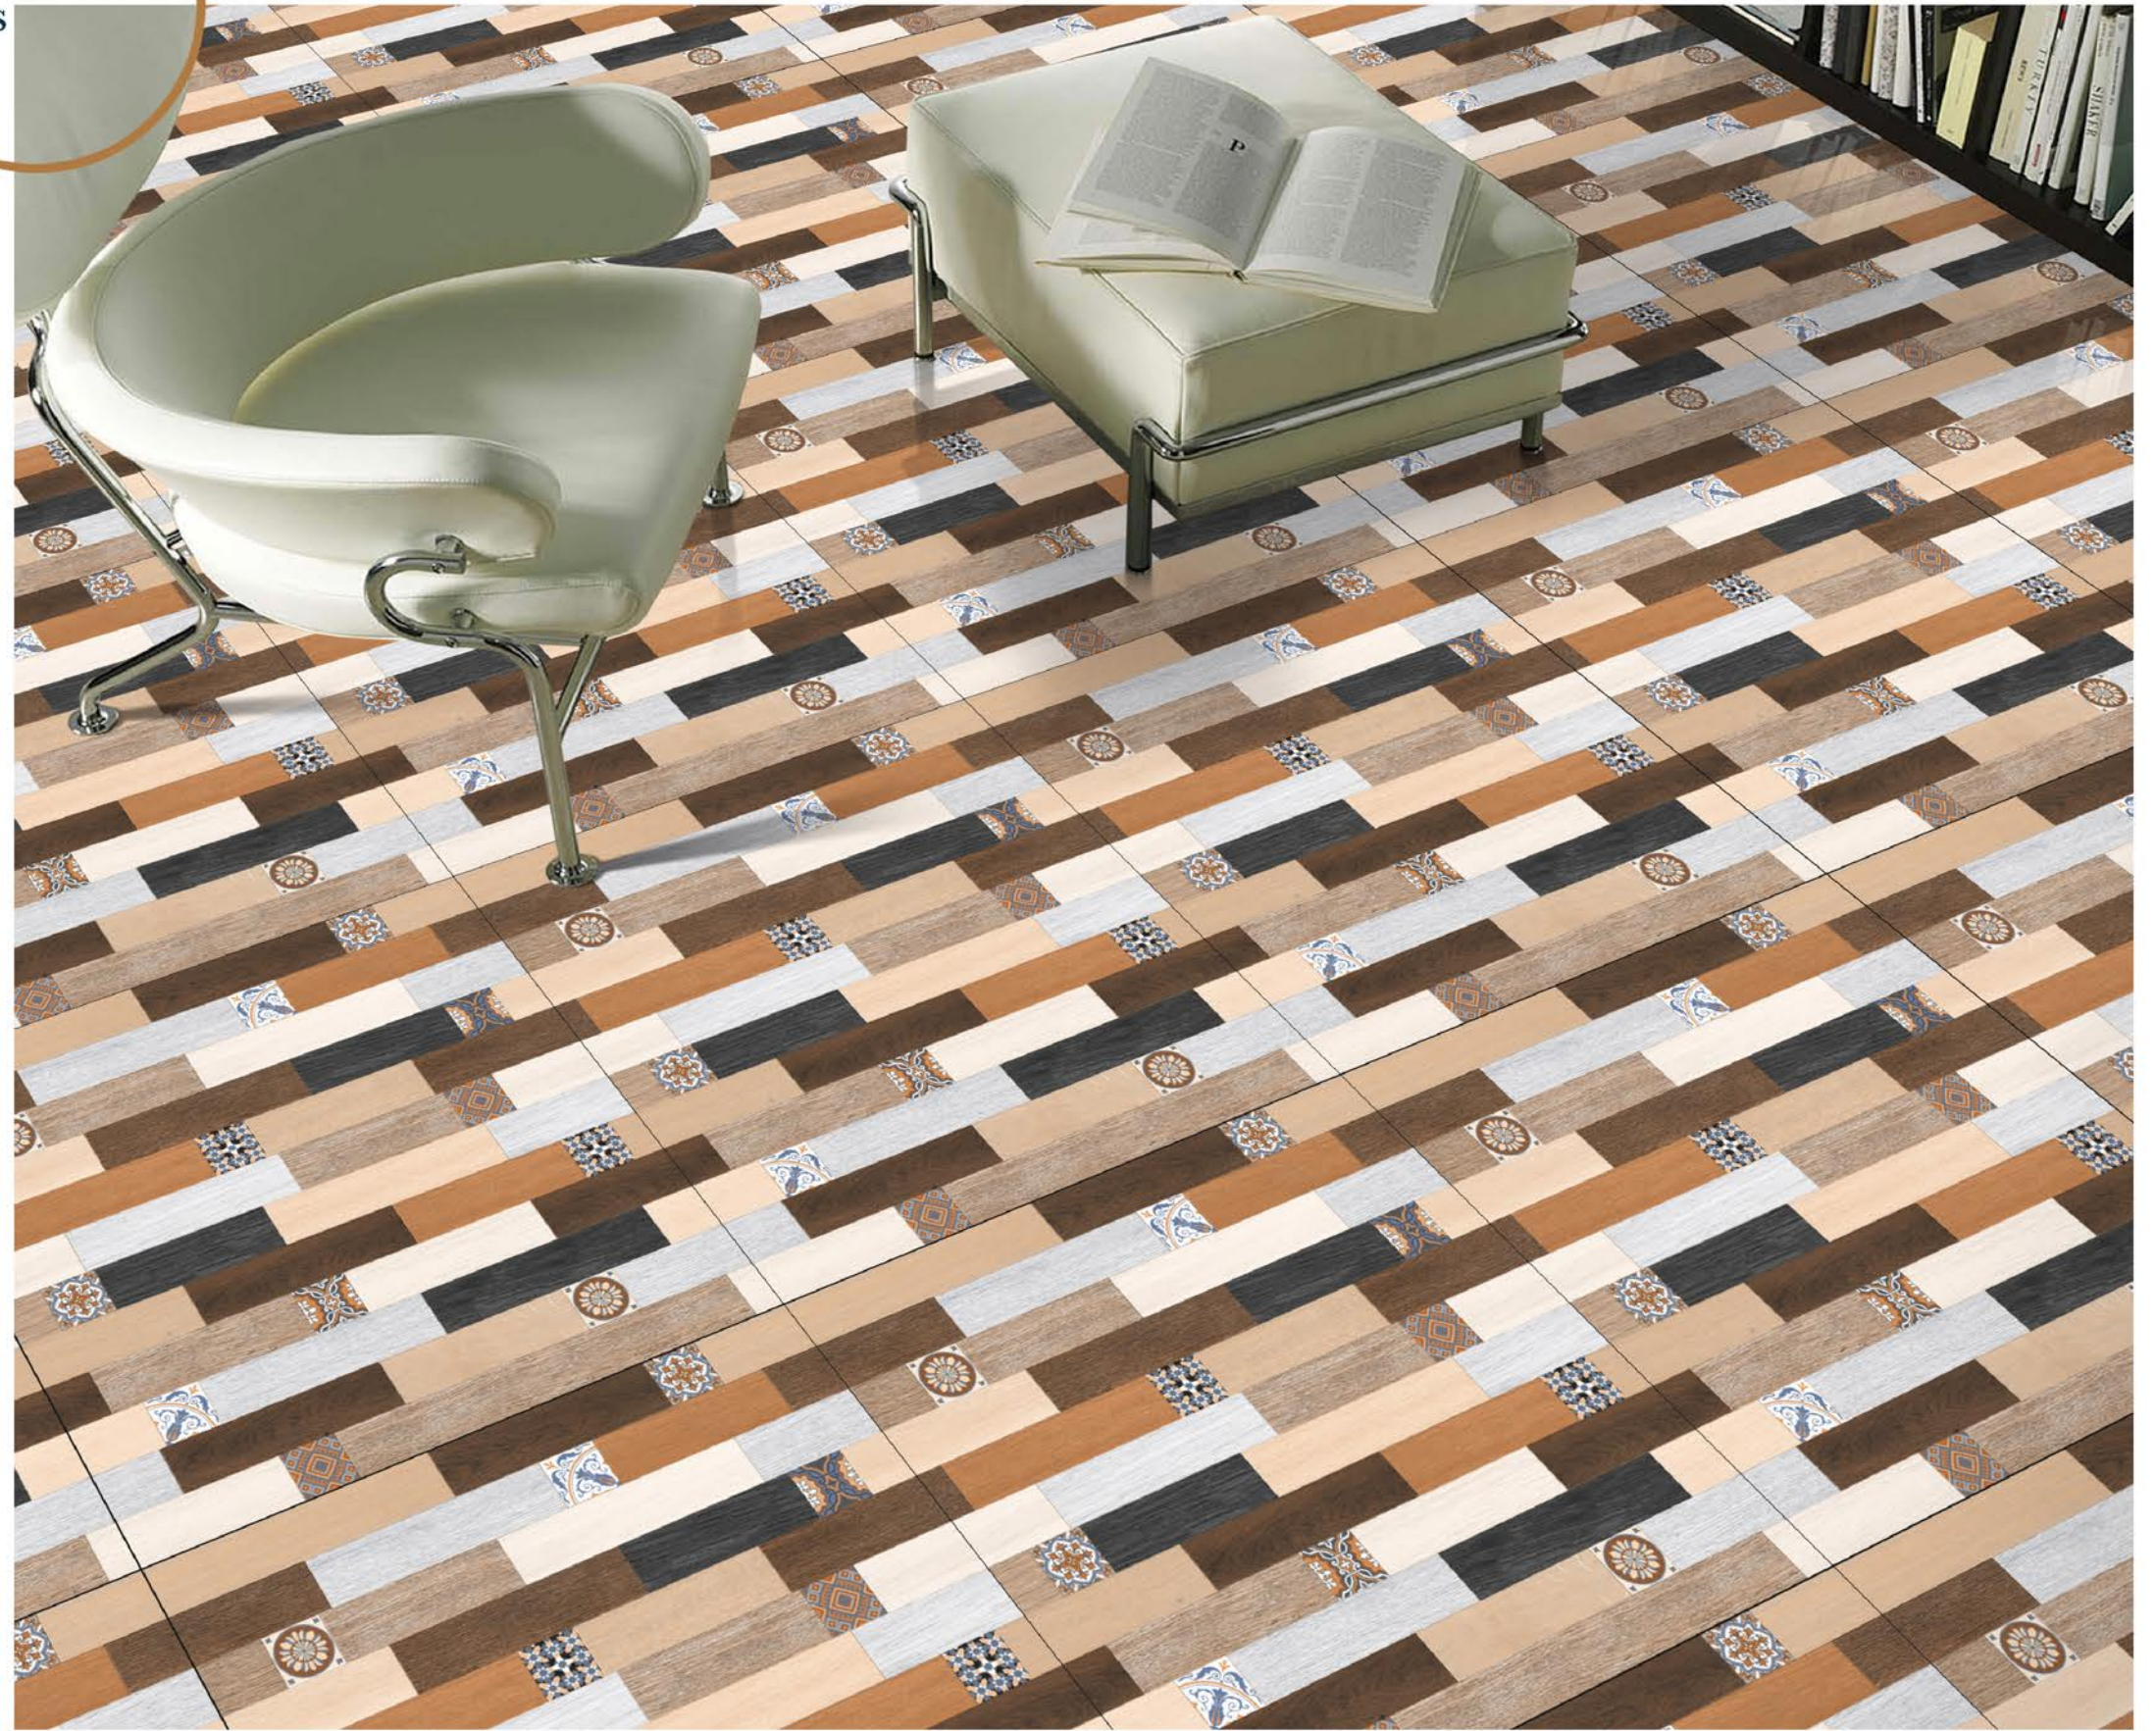

PORCELINE TILES

600X600 MM

AZURA
INTERNATIONAL