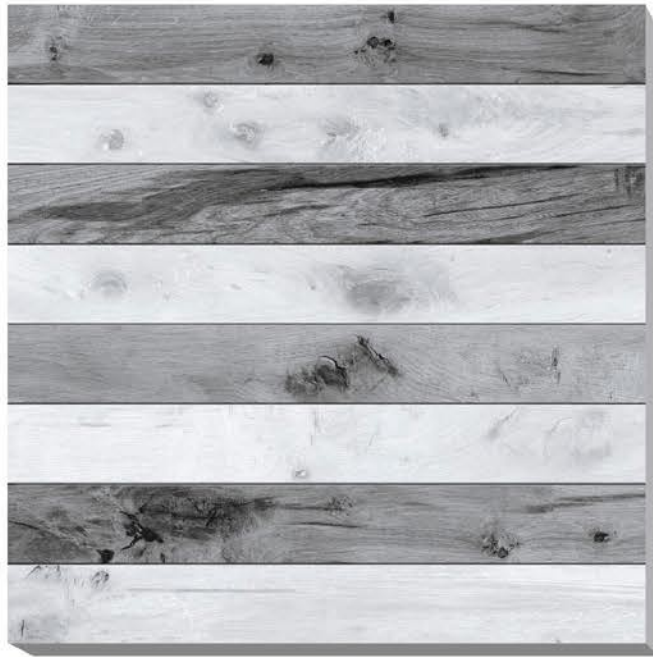

MATT
SERIES

TEAK BLACK WHITE