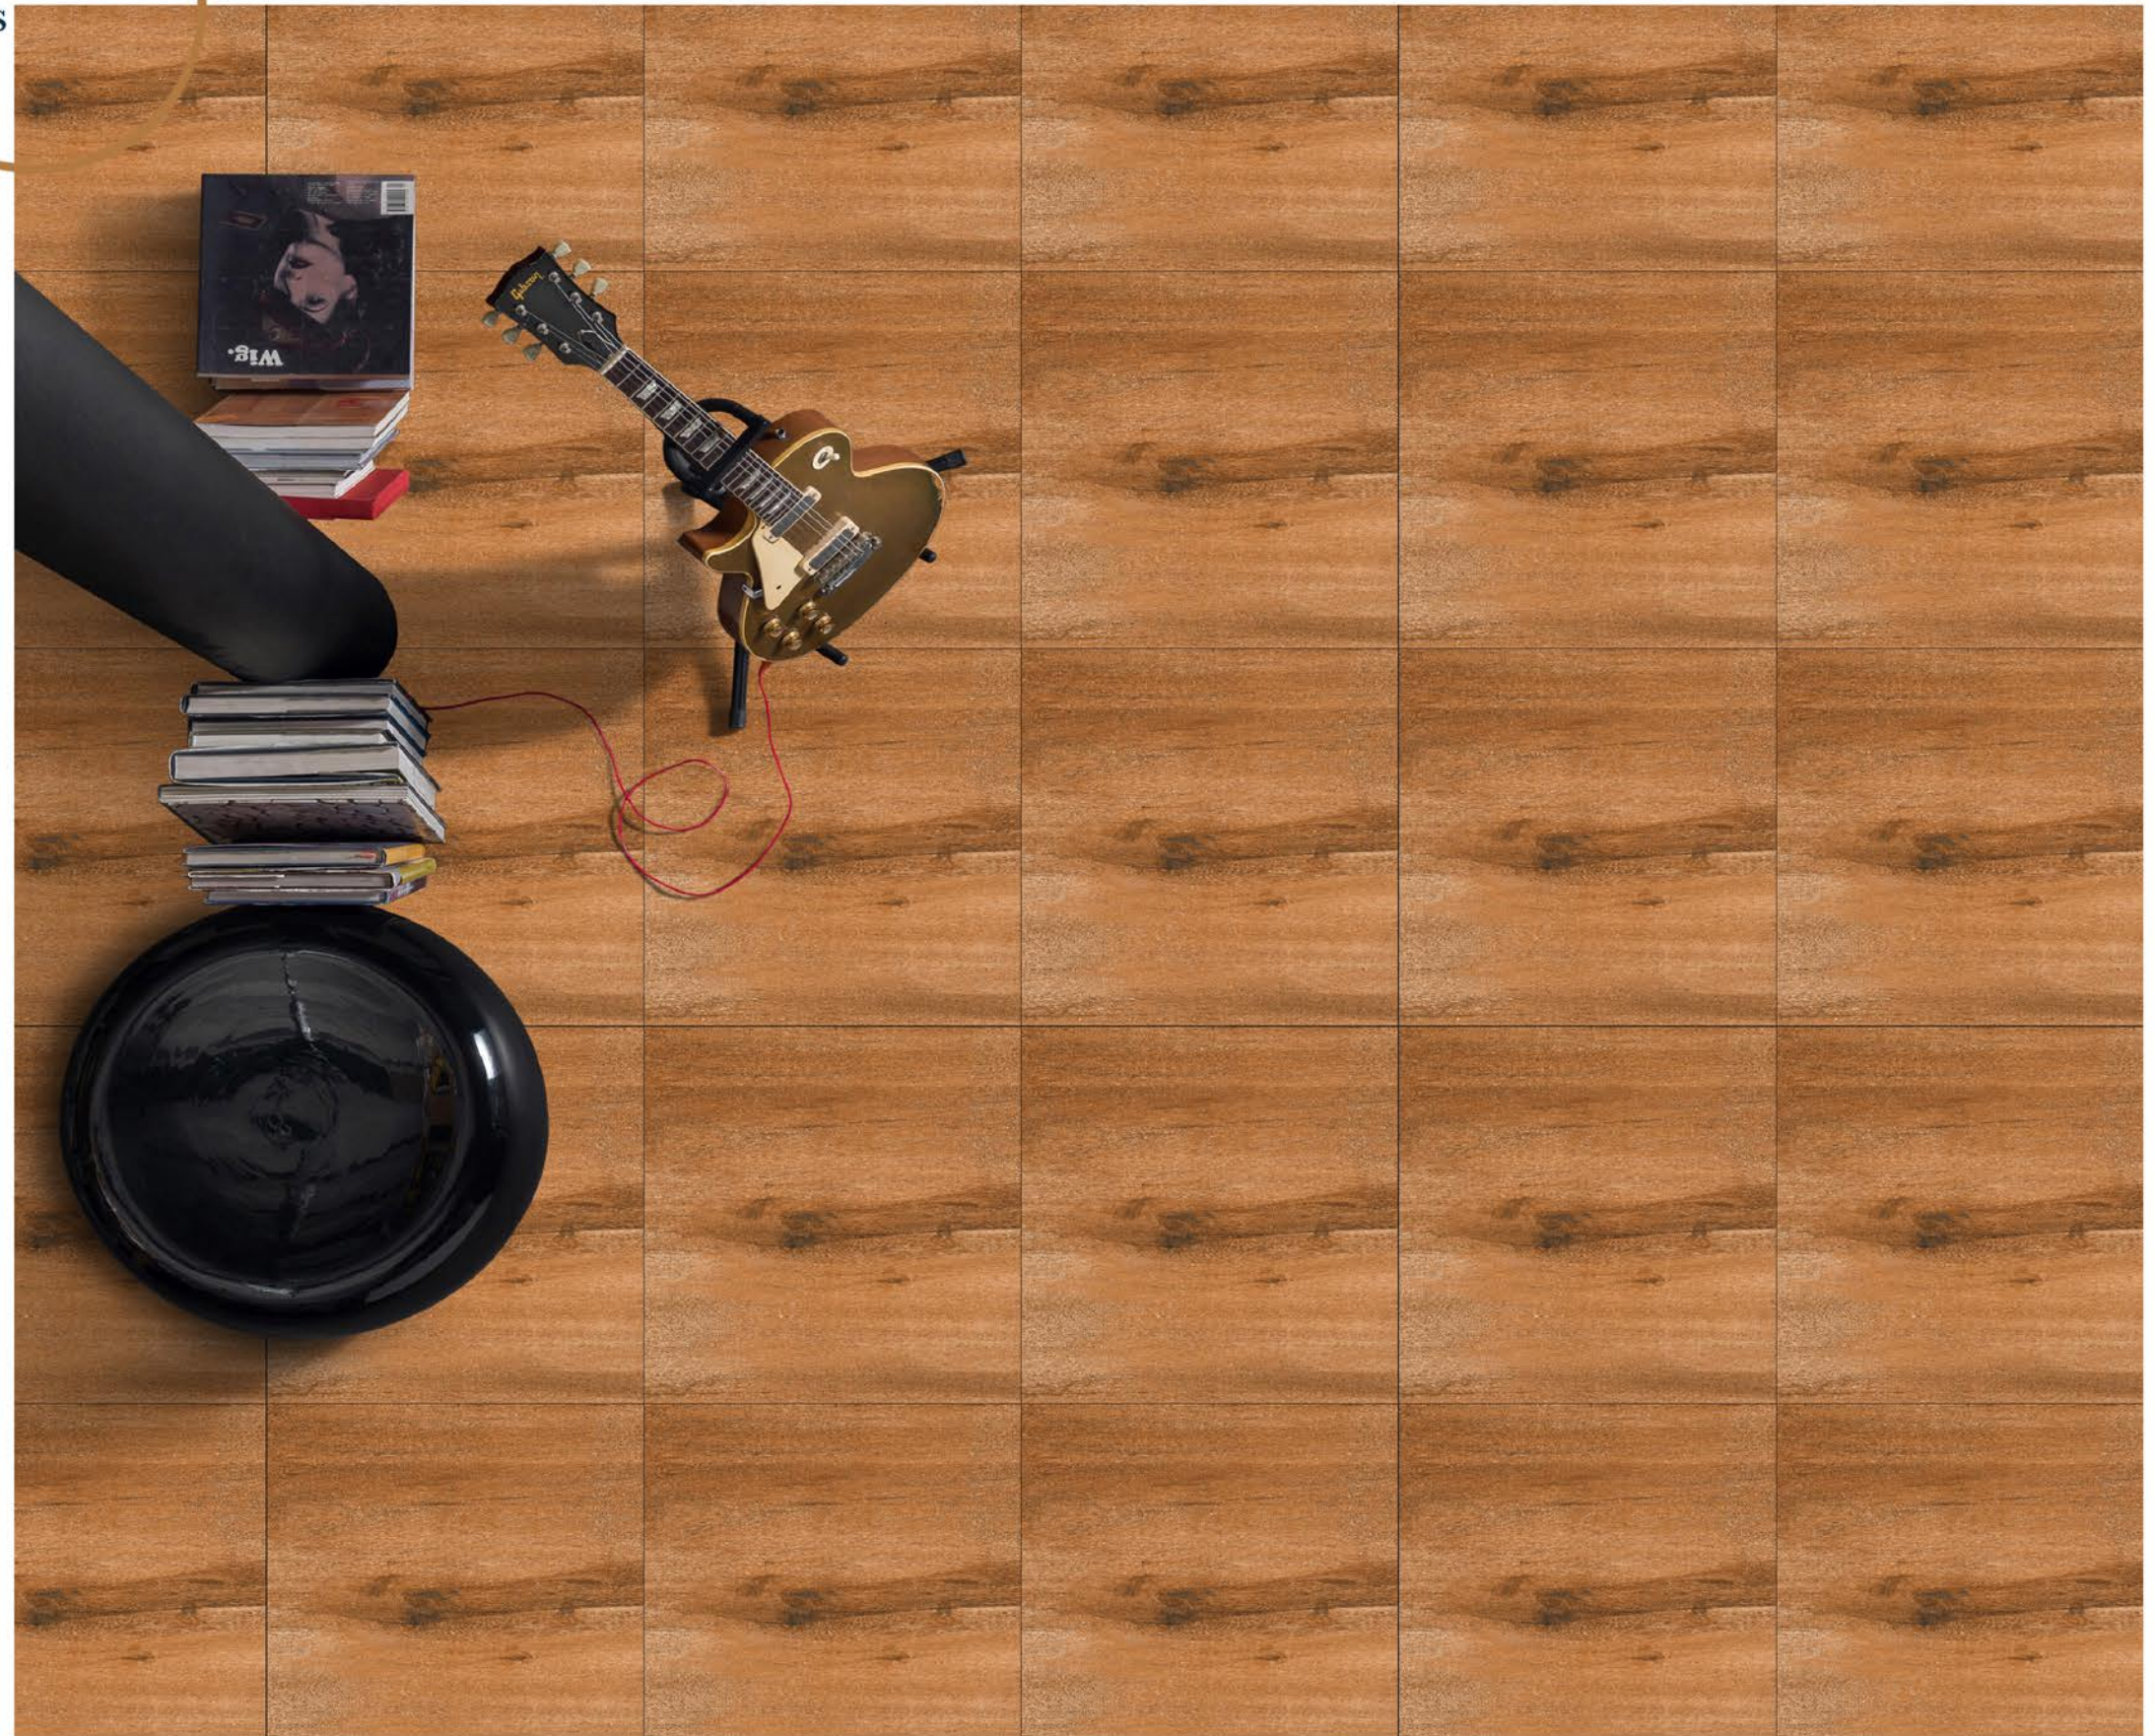

PORCELINE TILES

600X600 MM

AZURA
INTERNATIONAL