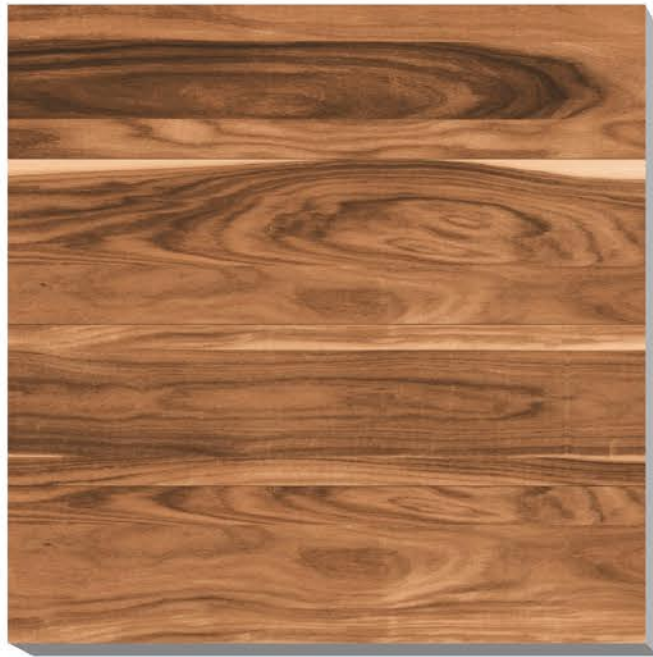

MATT
SERIES

FERRO STRIP