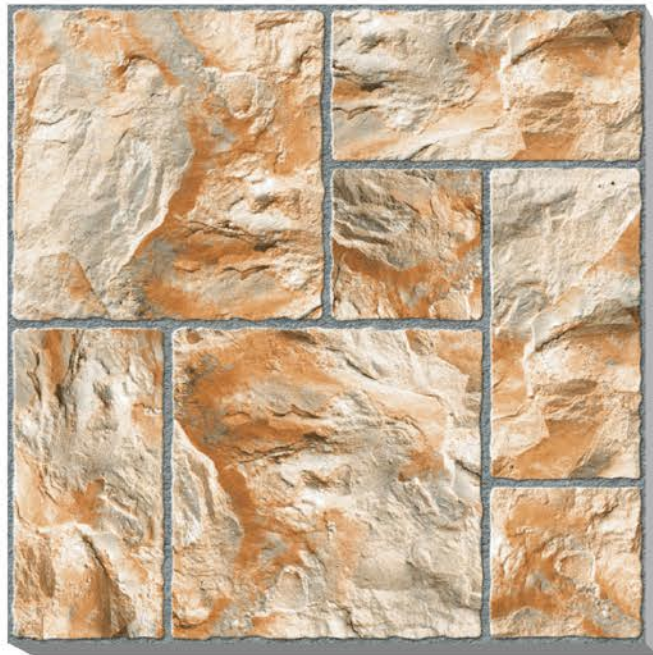

**600X600 MM**

**MATT**  
SERIES

**BLOCOS BEIGE**

**PORCELINE TILES**

**600X600 MM**

**MATT**  
SERIES

**CASTLE BEIGE**

**PORCELINE TILES**