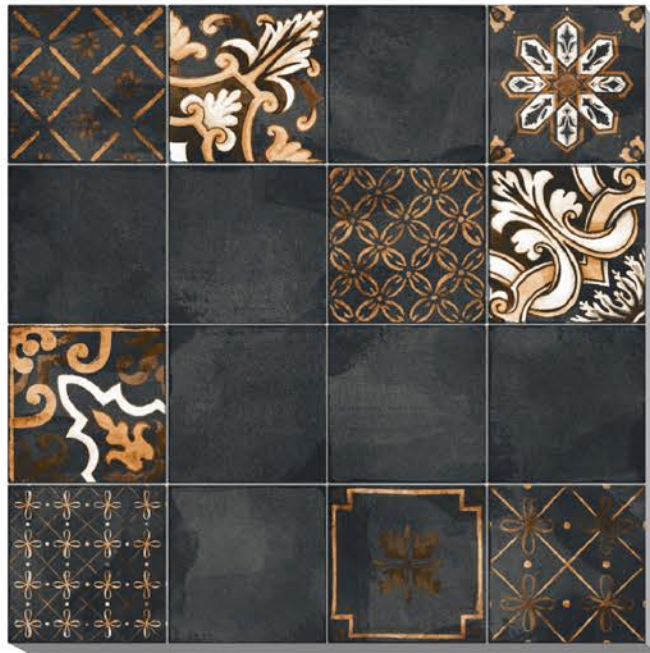

**600X600 MM**

**MATT**  
SERIES

**CASTLE GREY**

**PORCELINE TILES**

**600X600 MM**

**MATT**  
SERIES

**CHARCOAL BLACK**

**PORCELINE TILES**