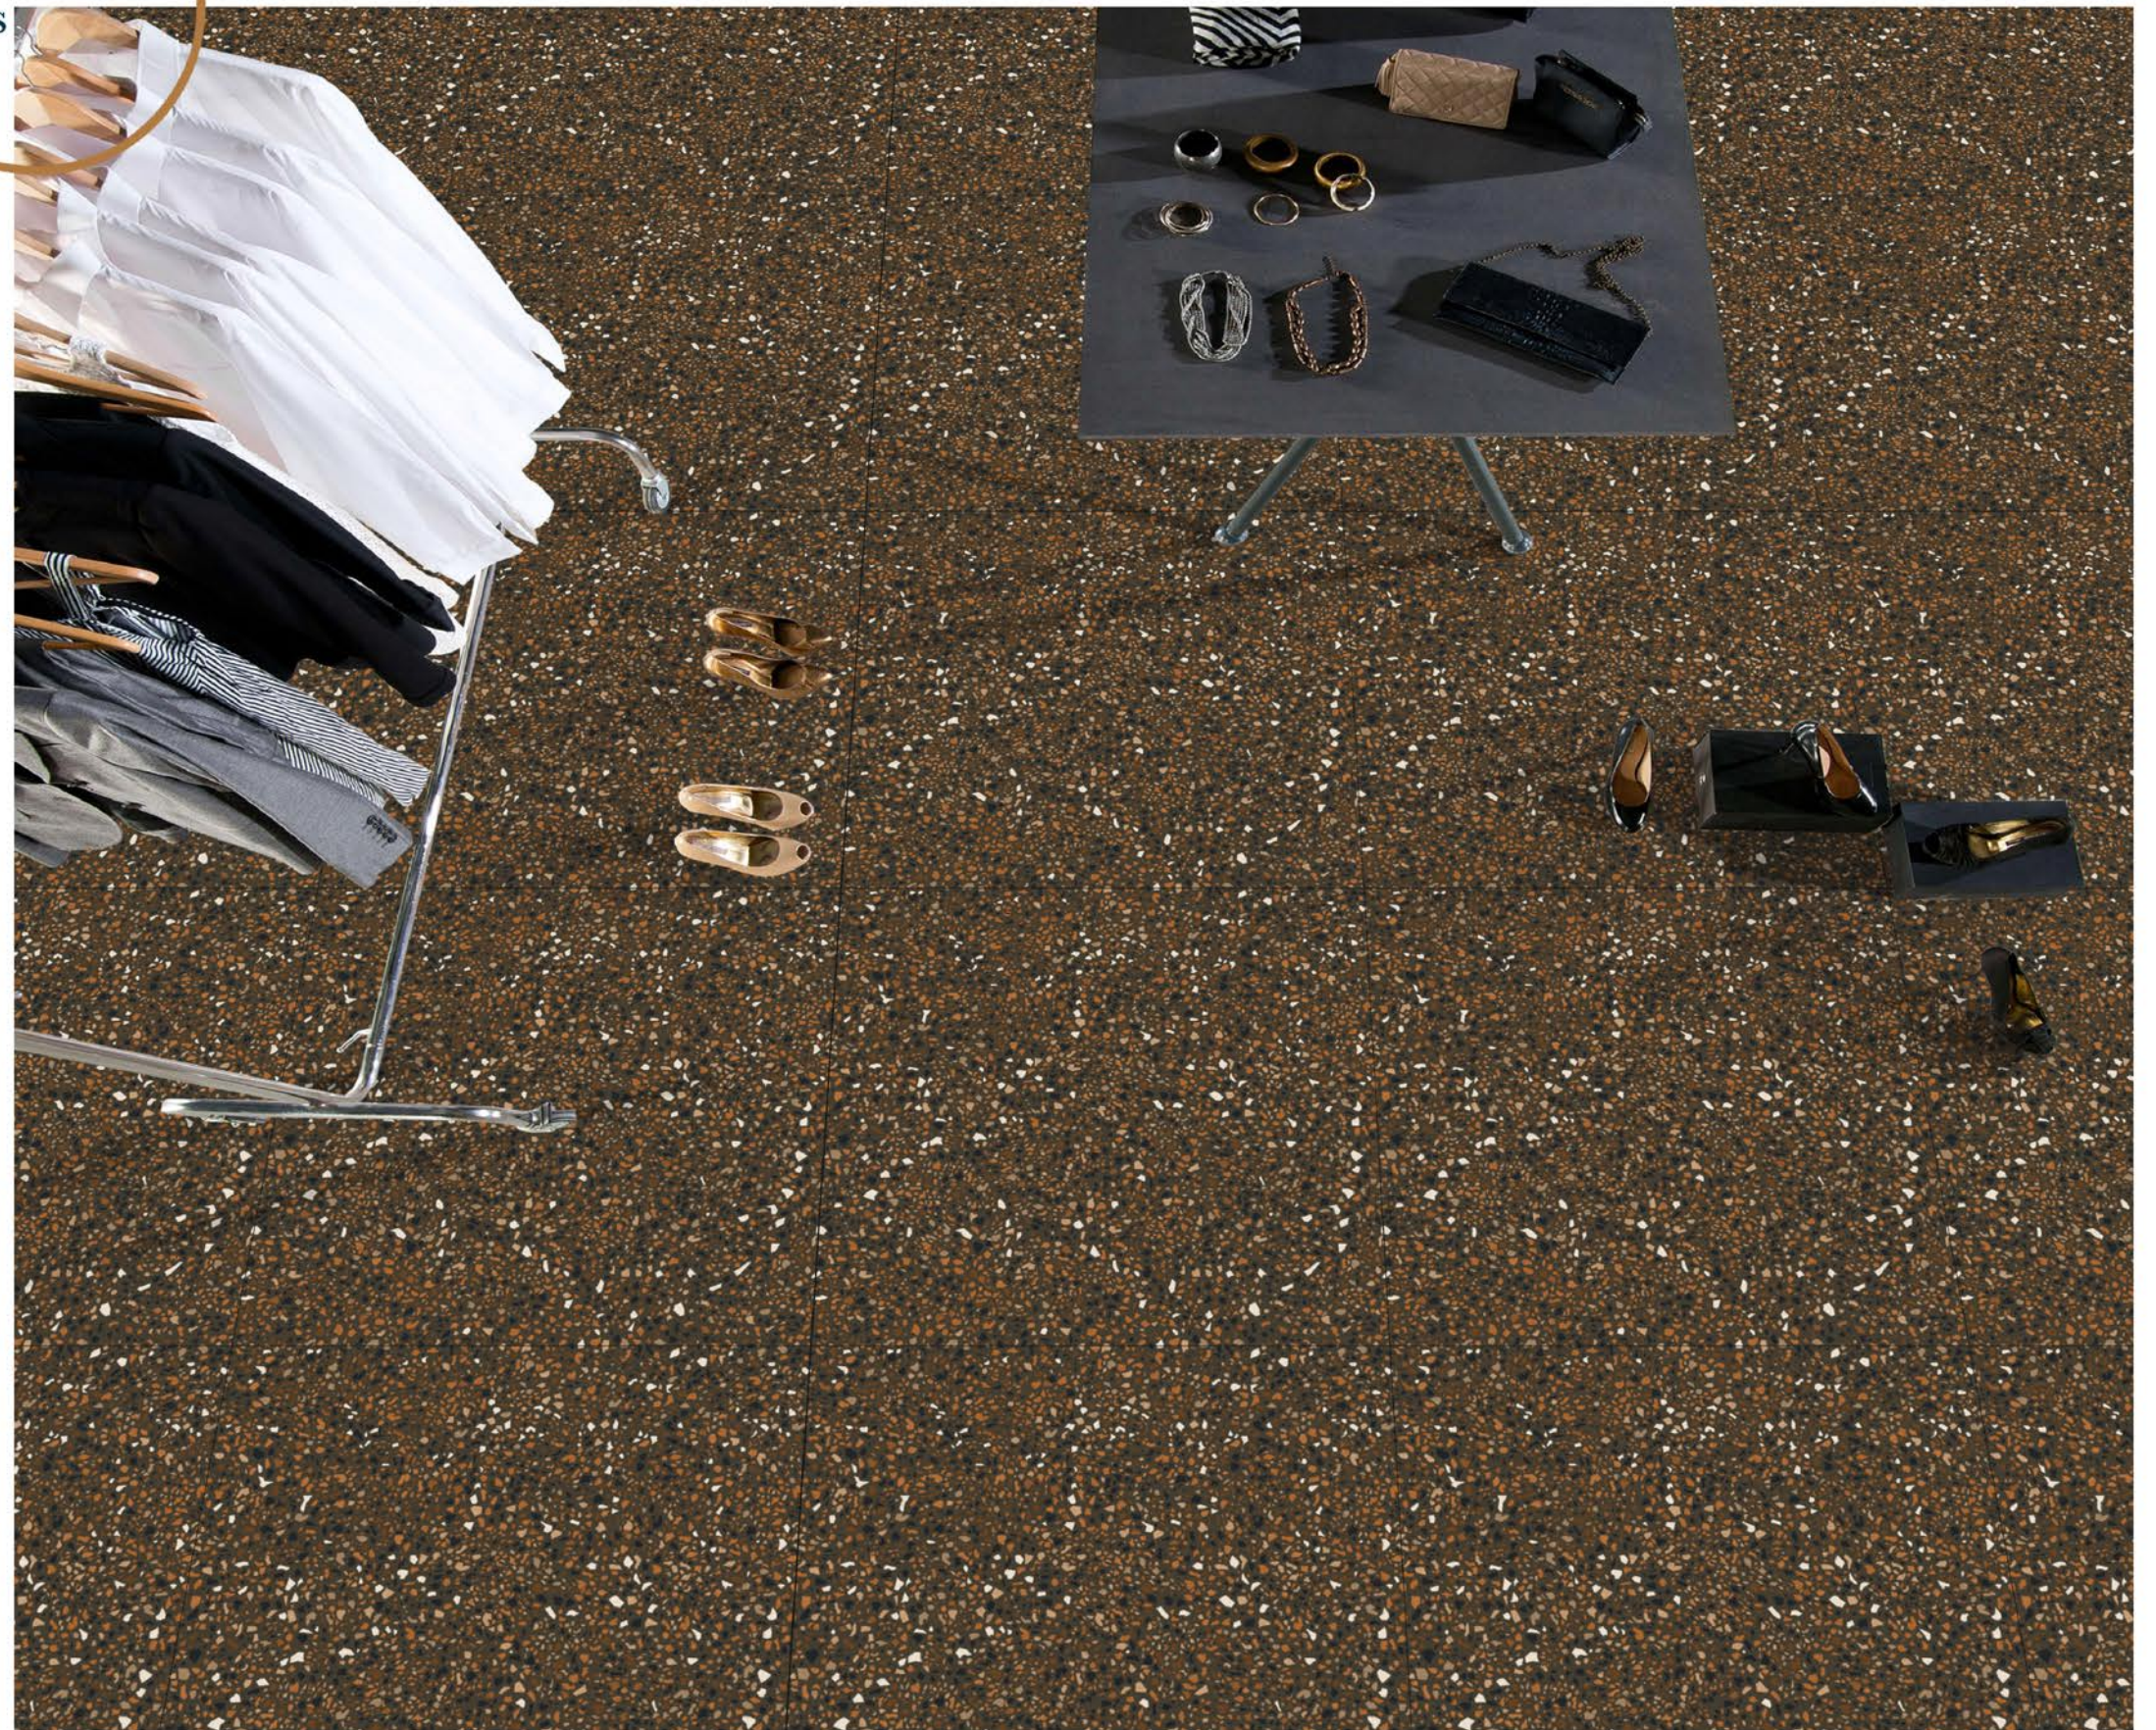

**PORCELINE TILES**

**600X600 MM**

**MATT**  
SERIES

**MOSAIC CHIPS IVORY**

**PORCELINE TILES**

**600X600 MM**

**MATT**  
SERIES

**MOSAIC CHIPS BROWN**