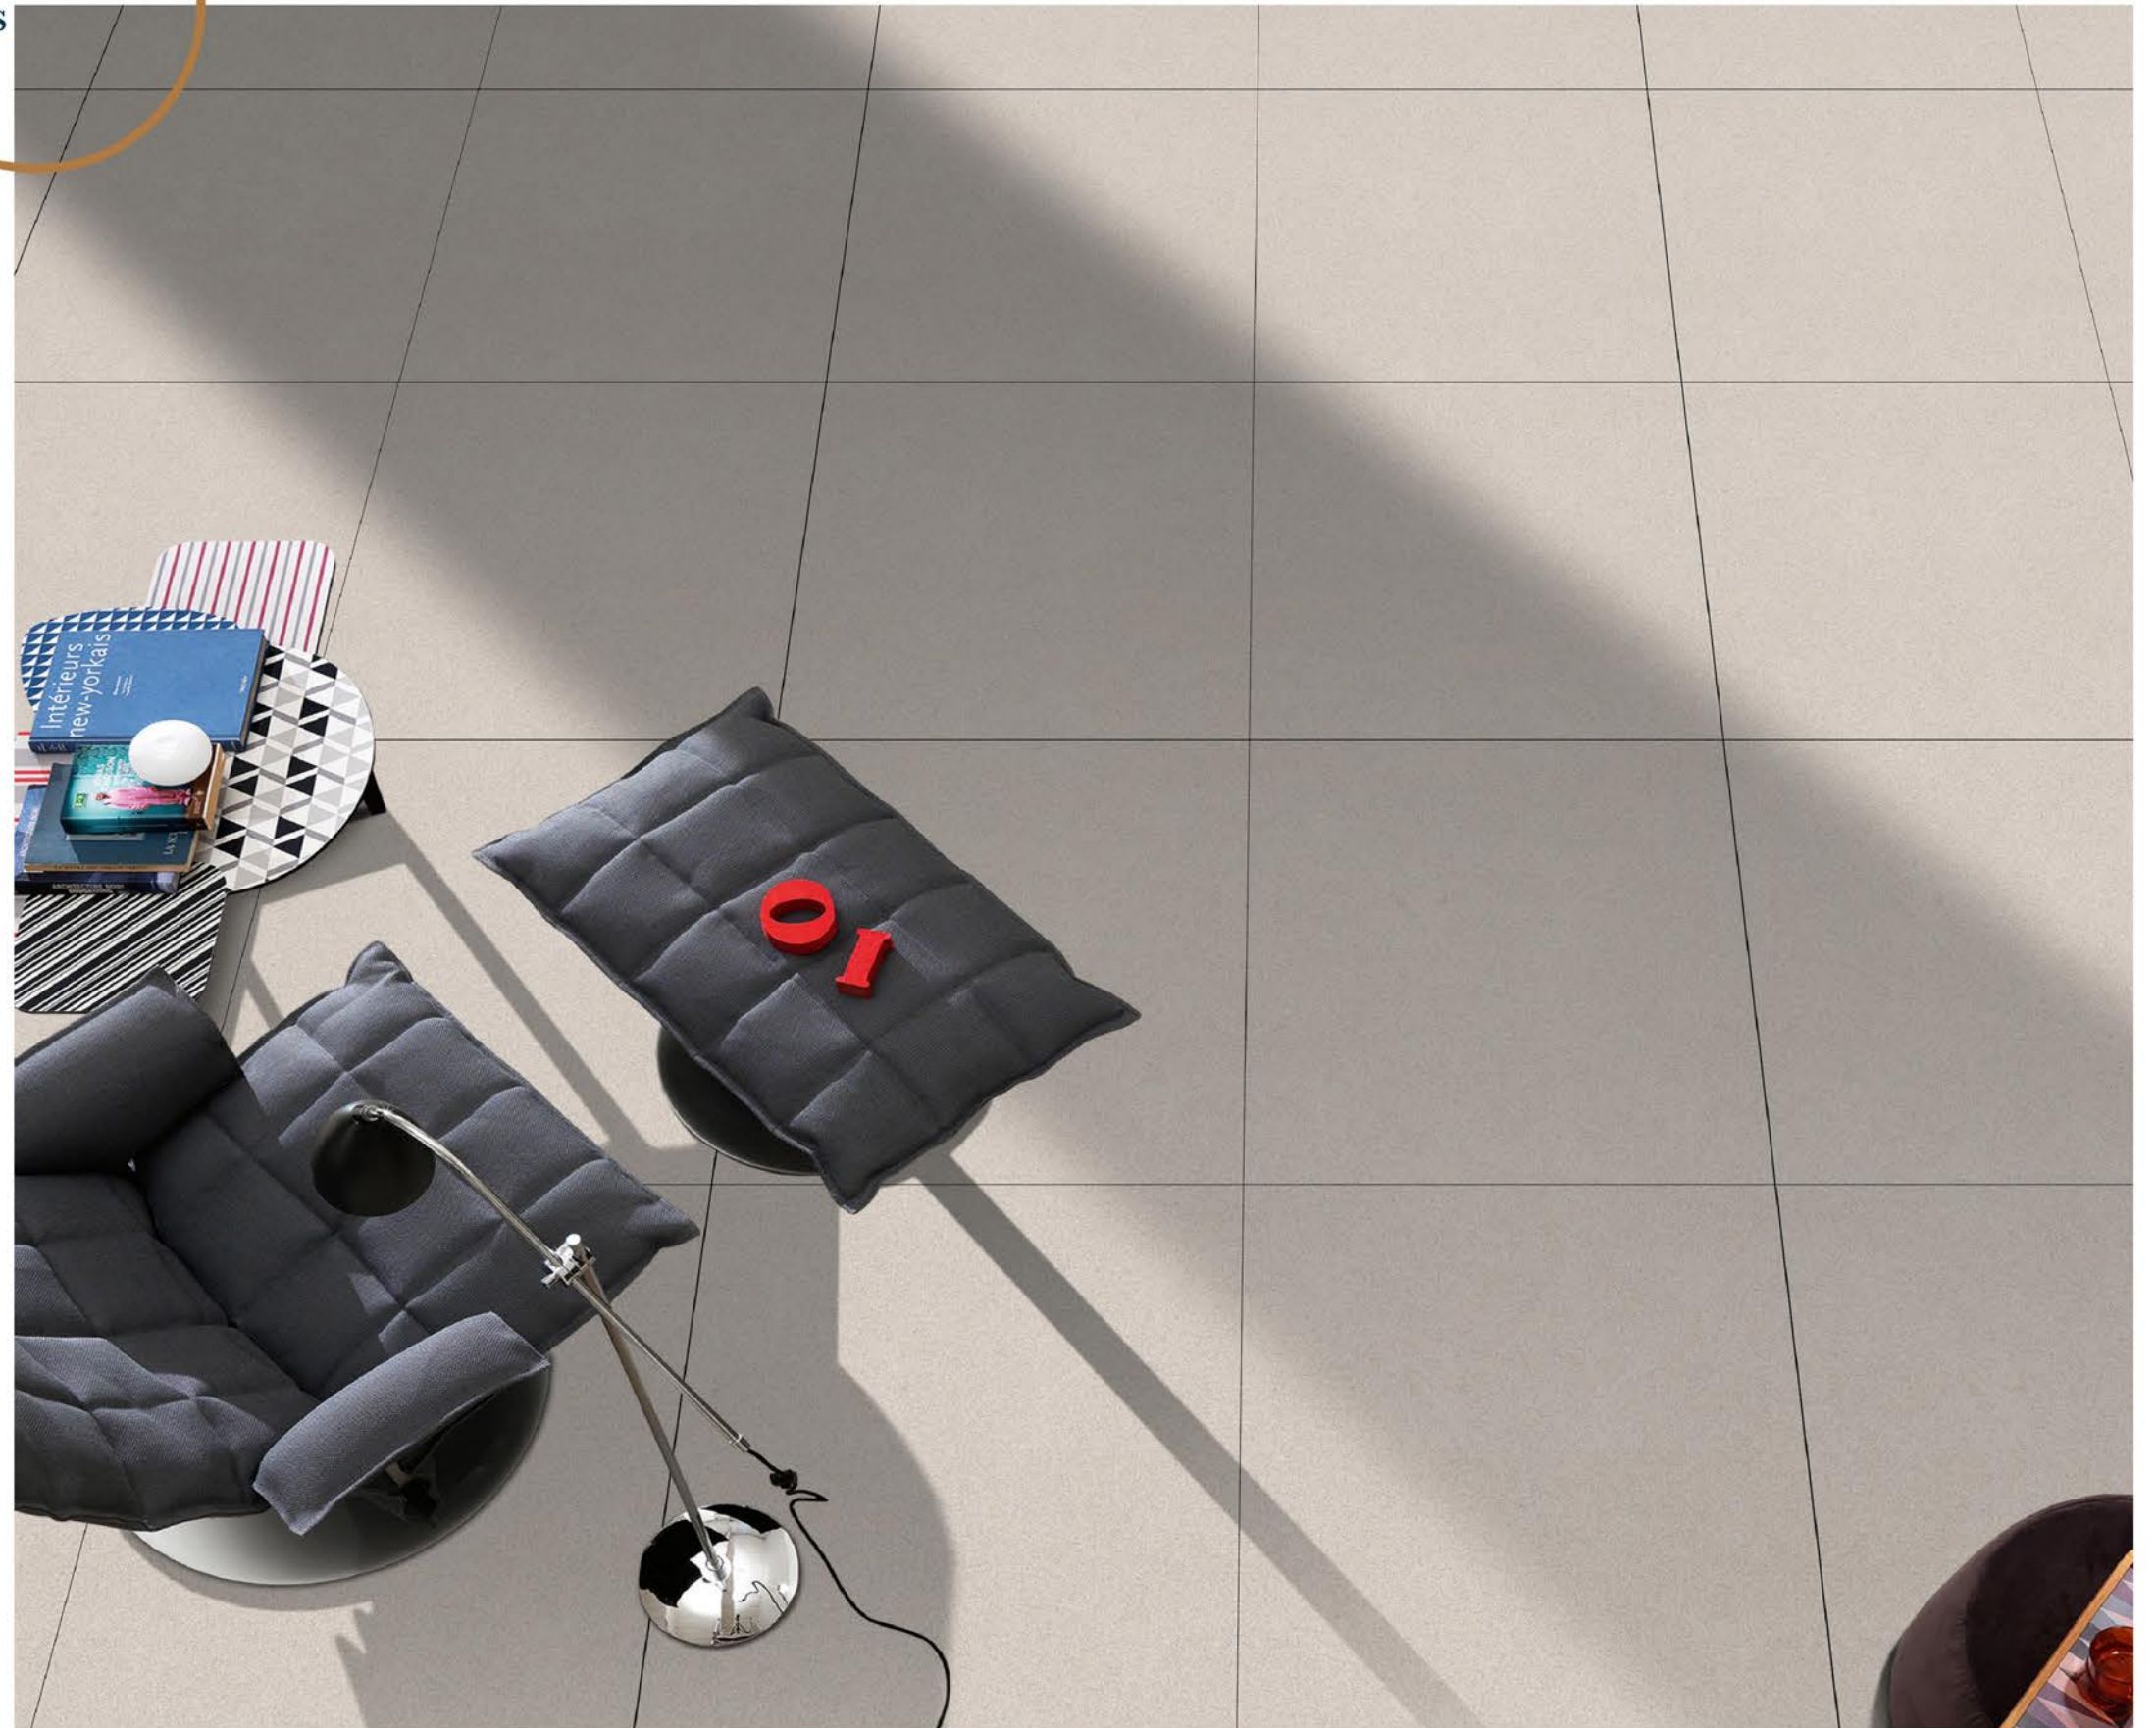

**BERRY DARK**

**PORCELINE TILES**

**600X600 MM**

**MATT**  
SERIES

**BERRY LIGHT**

**PORCELINE TILES**

**600X600 MM**

**MATT**  
SERIES