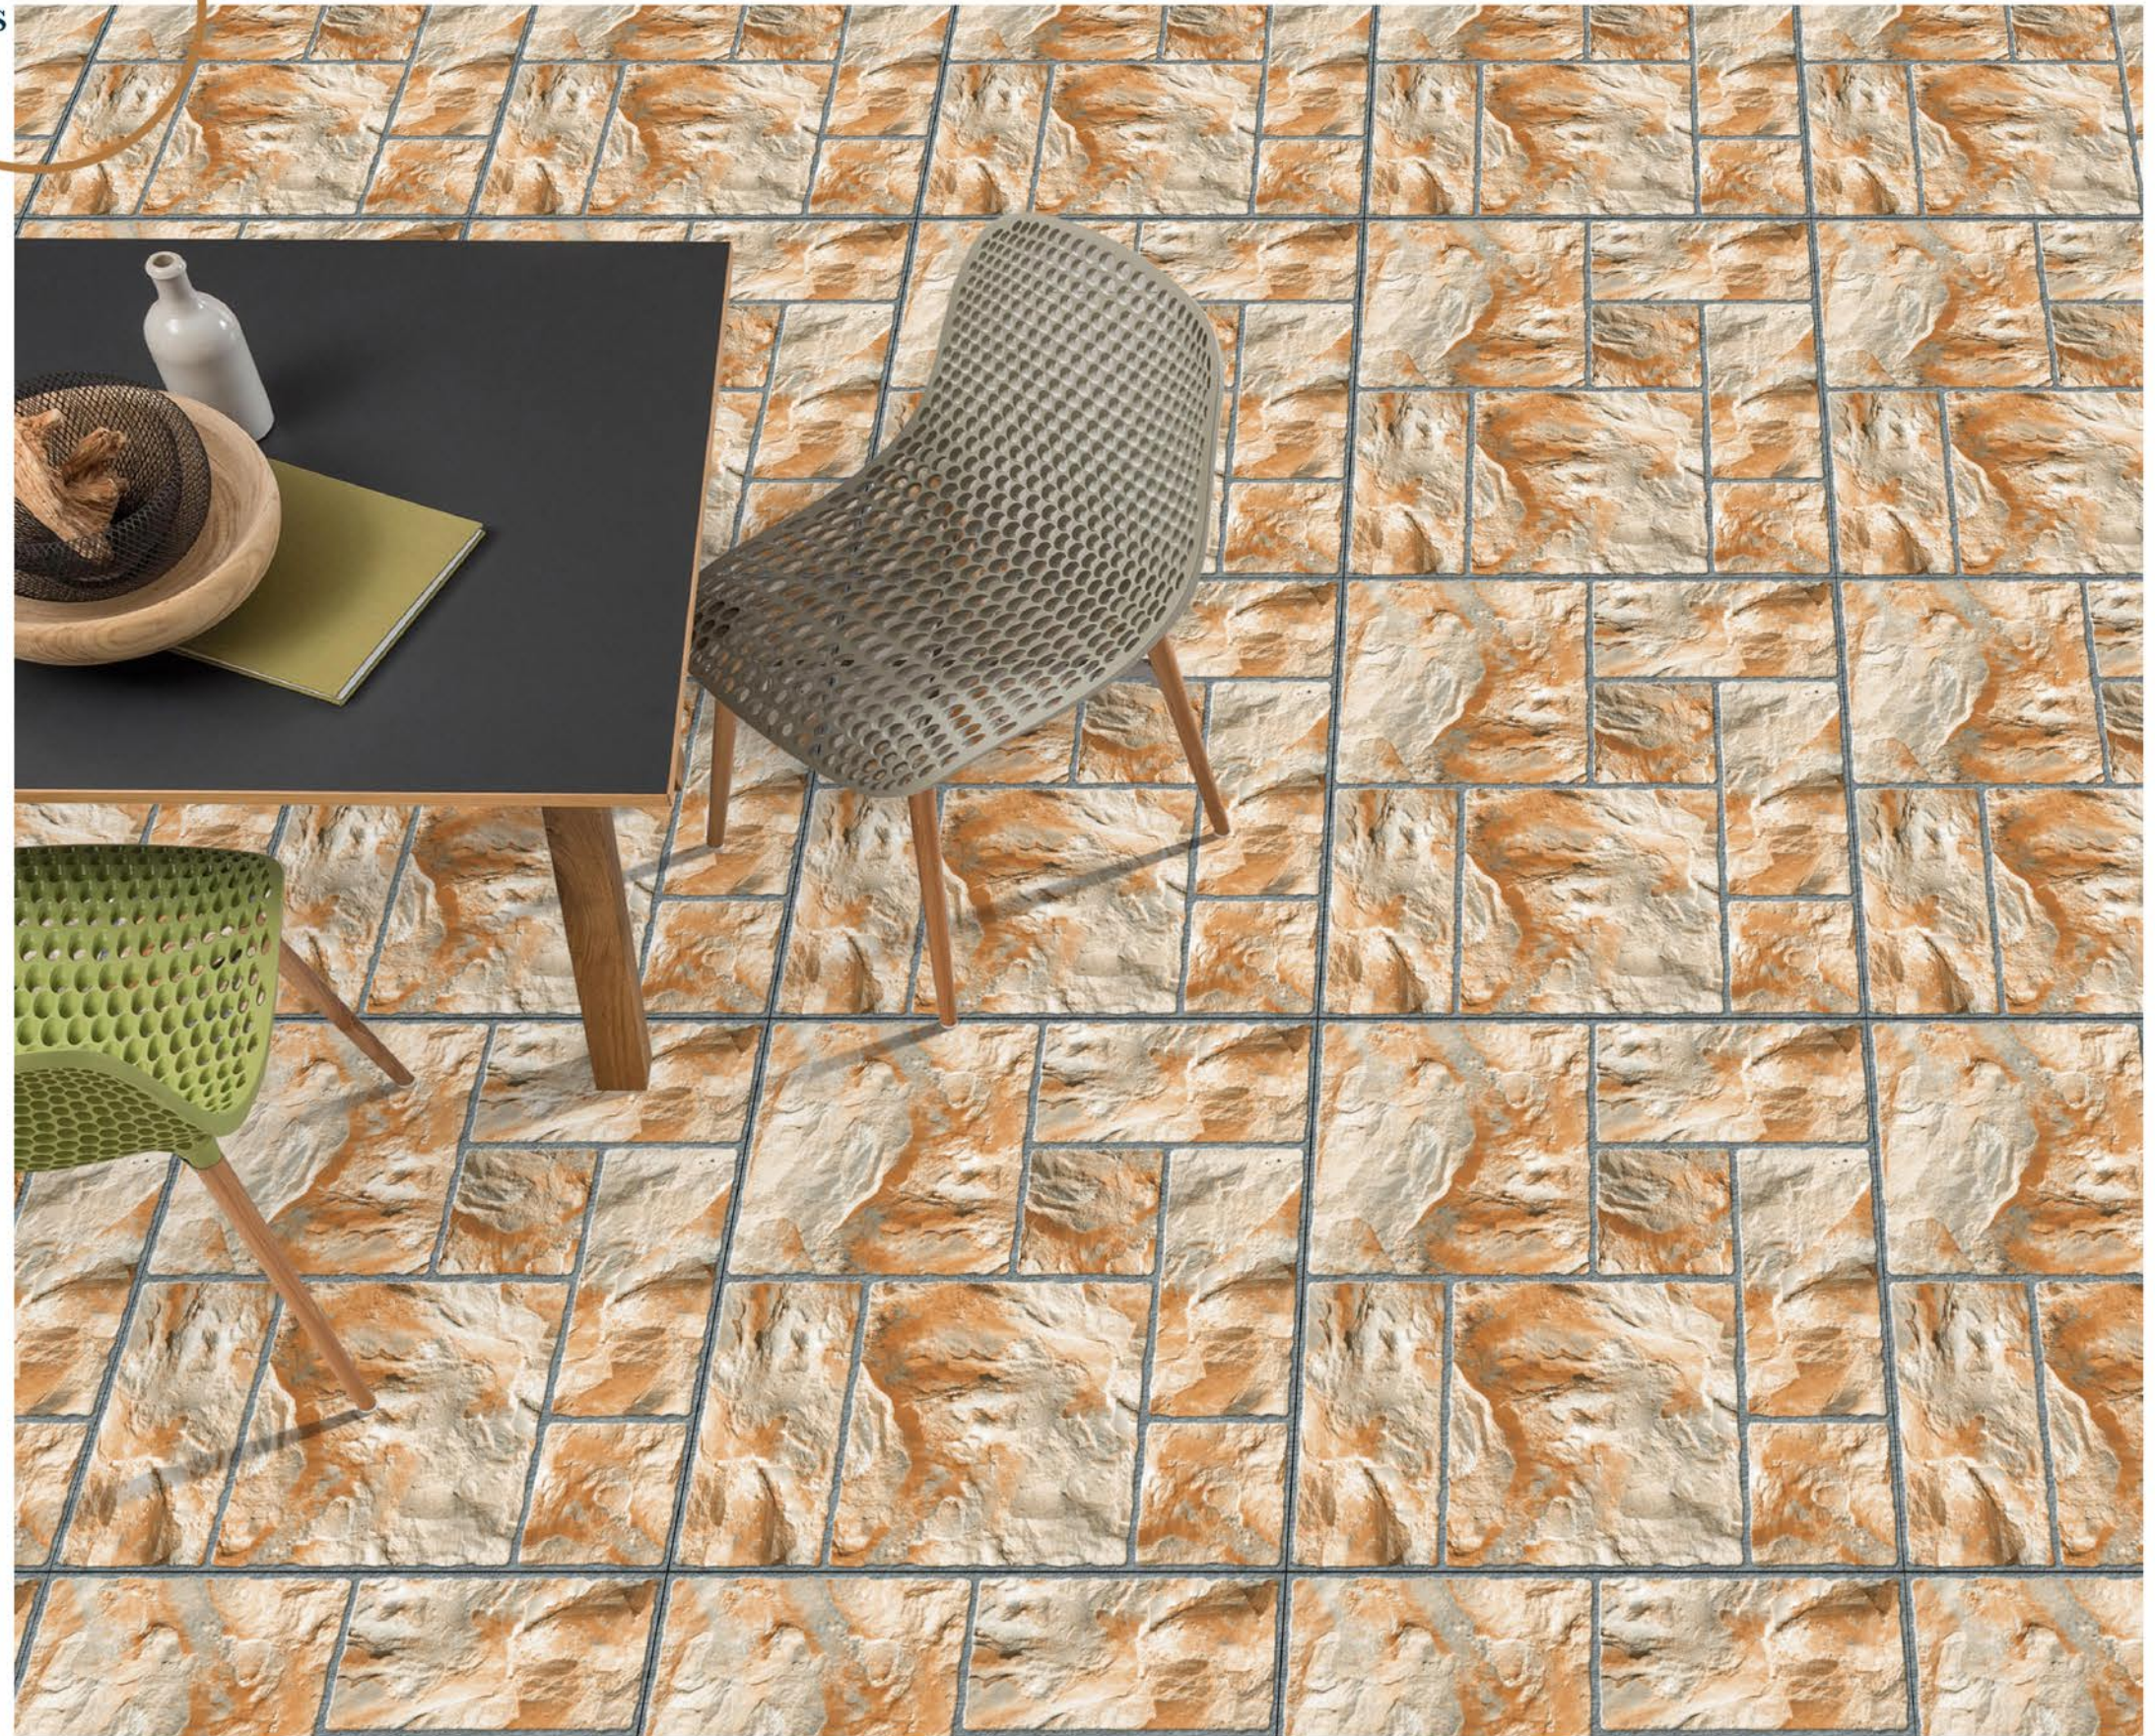

**600X600 MM**

**MATT**  
SERIES

**BLOCOS BEIGE**

**PORCELINE TILES**

**600X600 MM**

**MATT**  
SERIES

**CASTLE BEIGE**

**PORCELINE TILES**