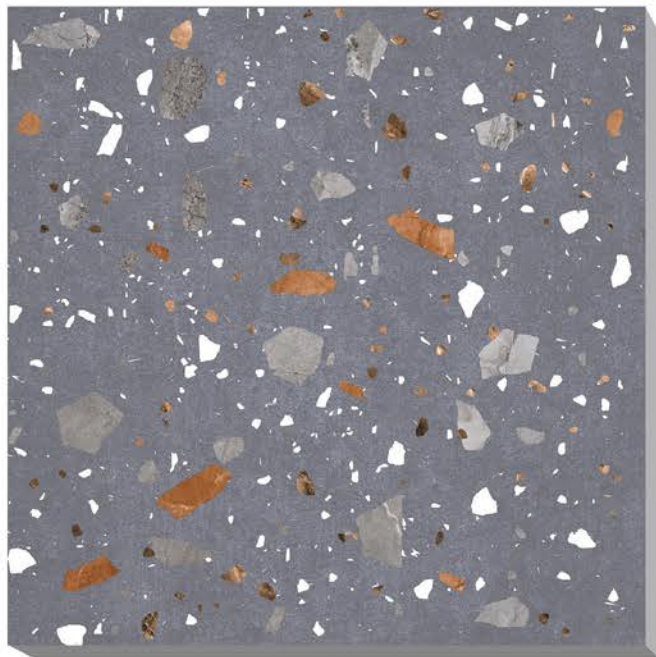

TERRAZZO BLACK

MATT
SERIES