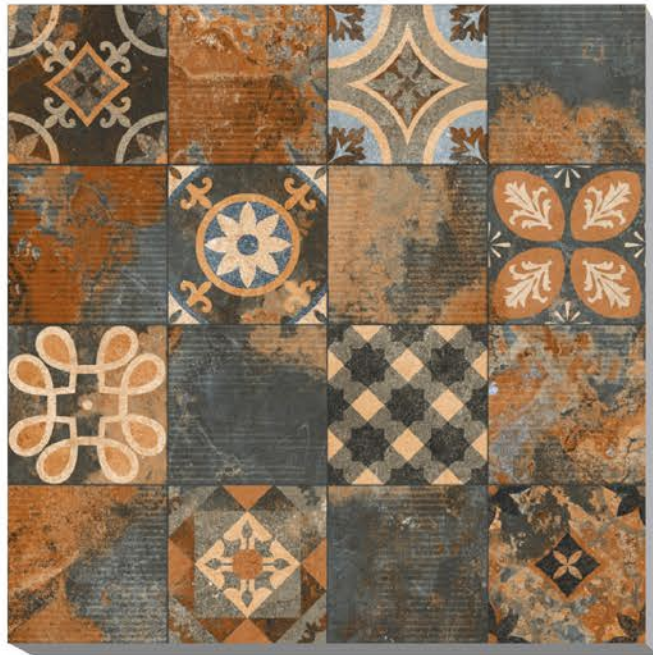

**TRADITIONAL ART**

**PORCELINE TILES**

**600X600 MM**

**MATT**  
SERIES

**TIC TAC BLACK**

**PORCELINE TILES**

**600X600 MM**

**MATT**  
SERIES