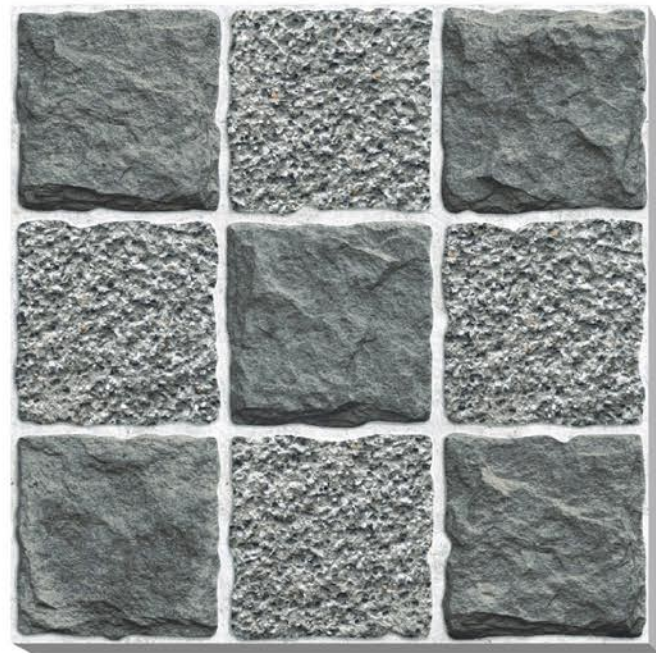

CASTLE BEIGE

MATT
SERIES