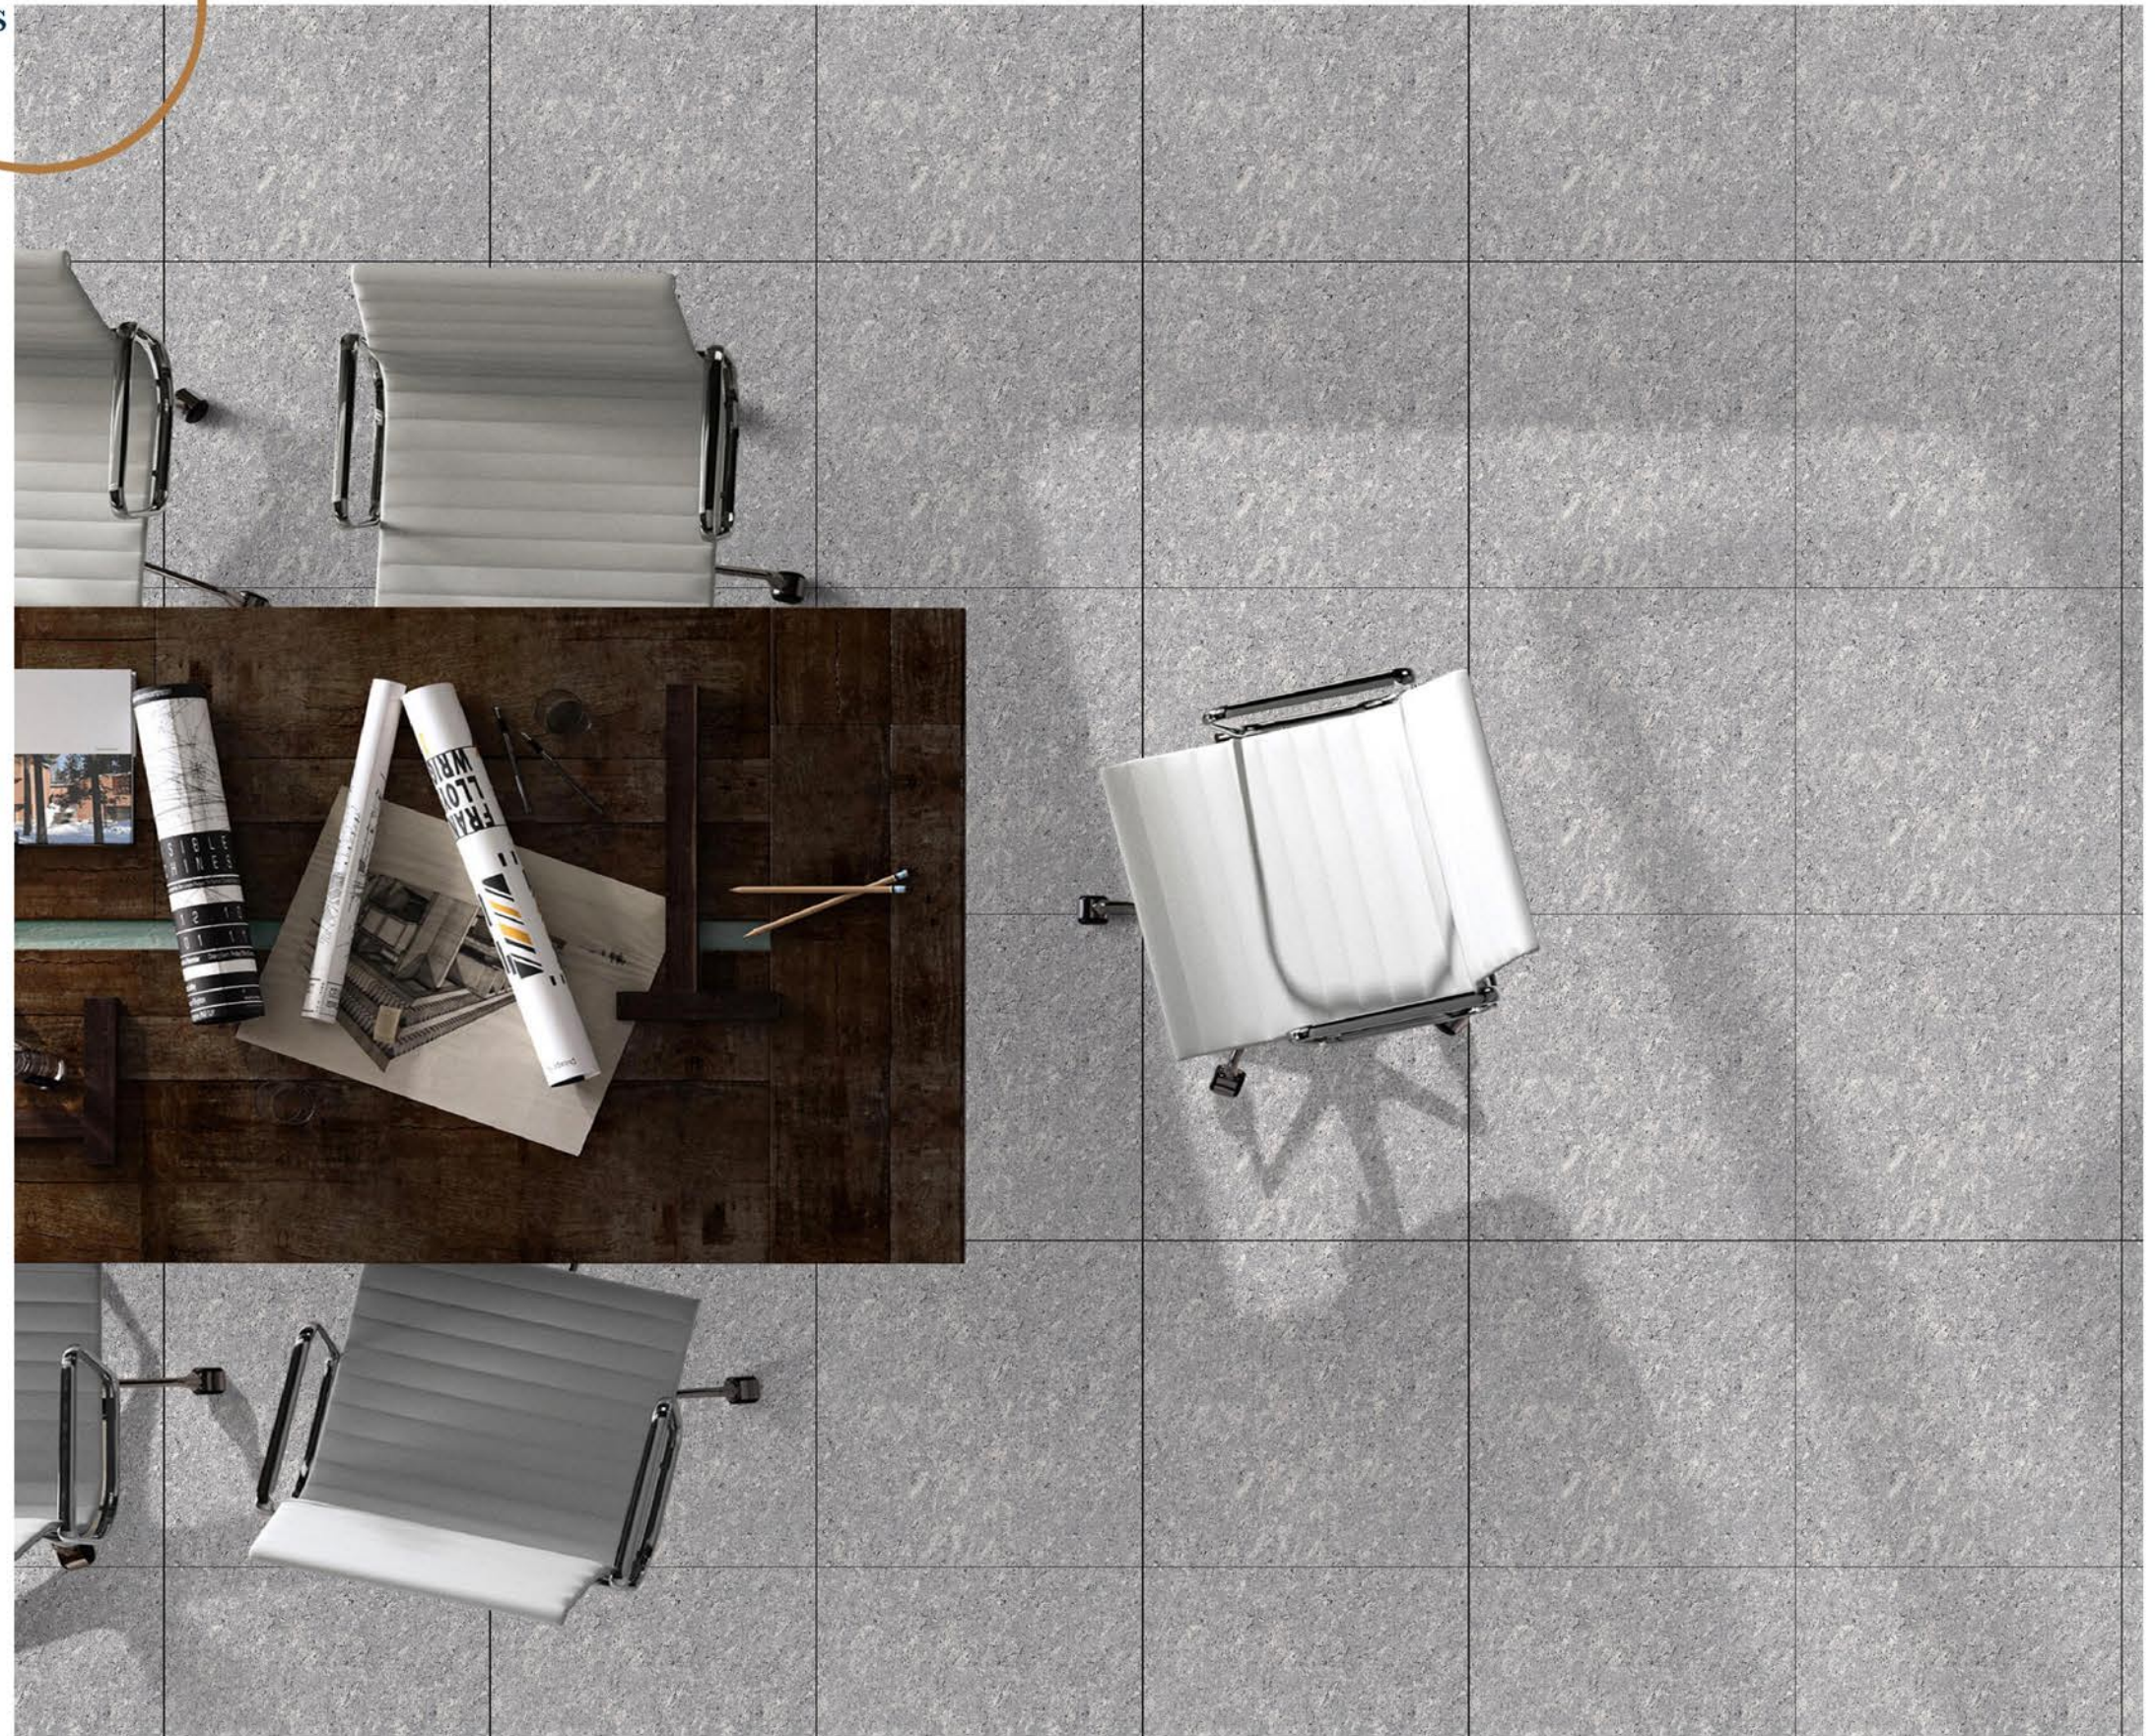

PORCELINE TILES

600X600 MM