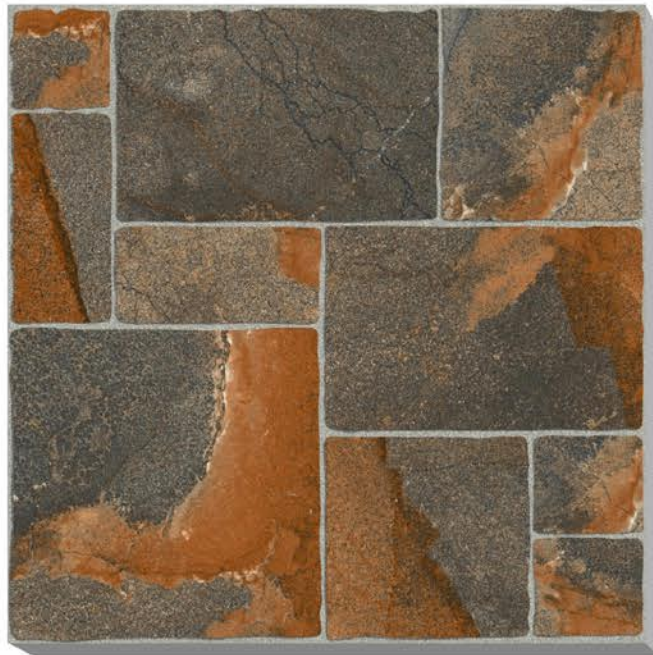

MOSAIC ARROW

MATT
SERIES