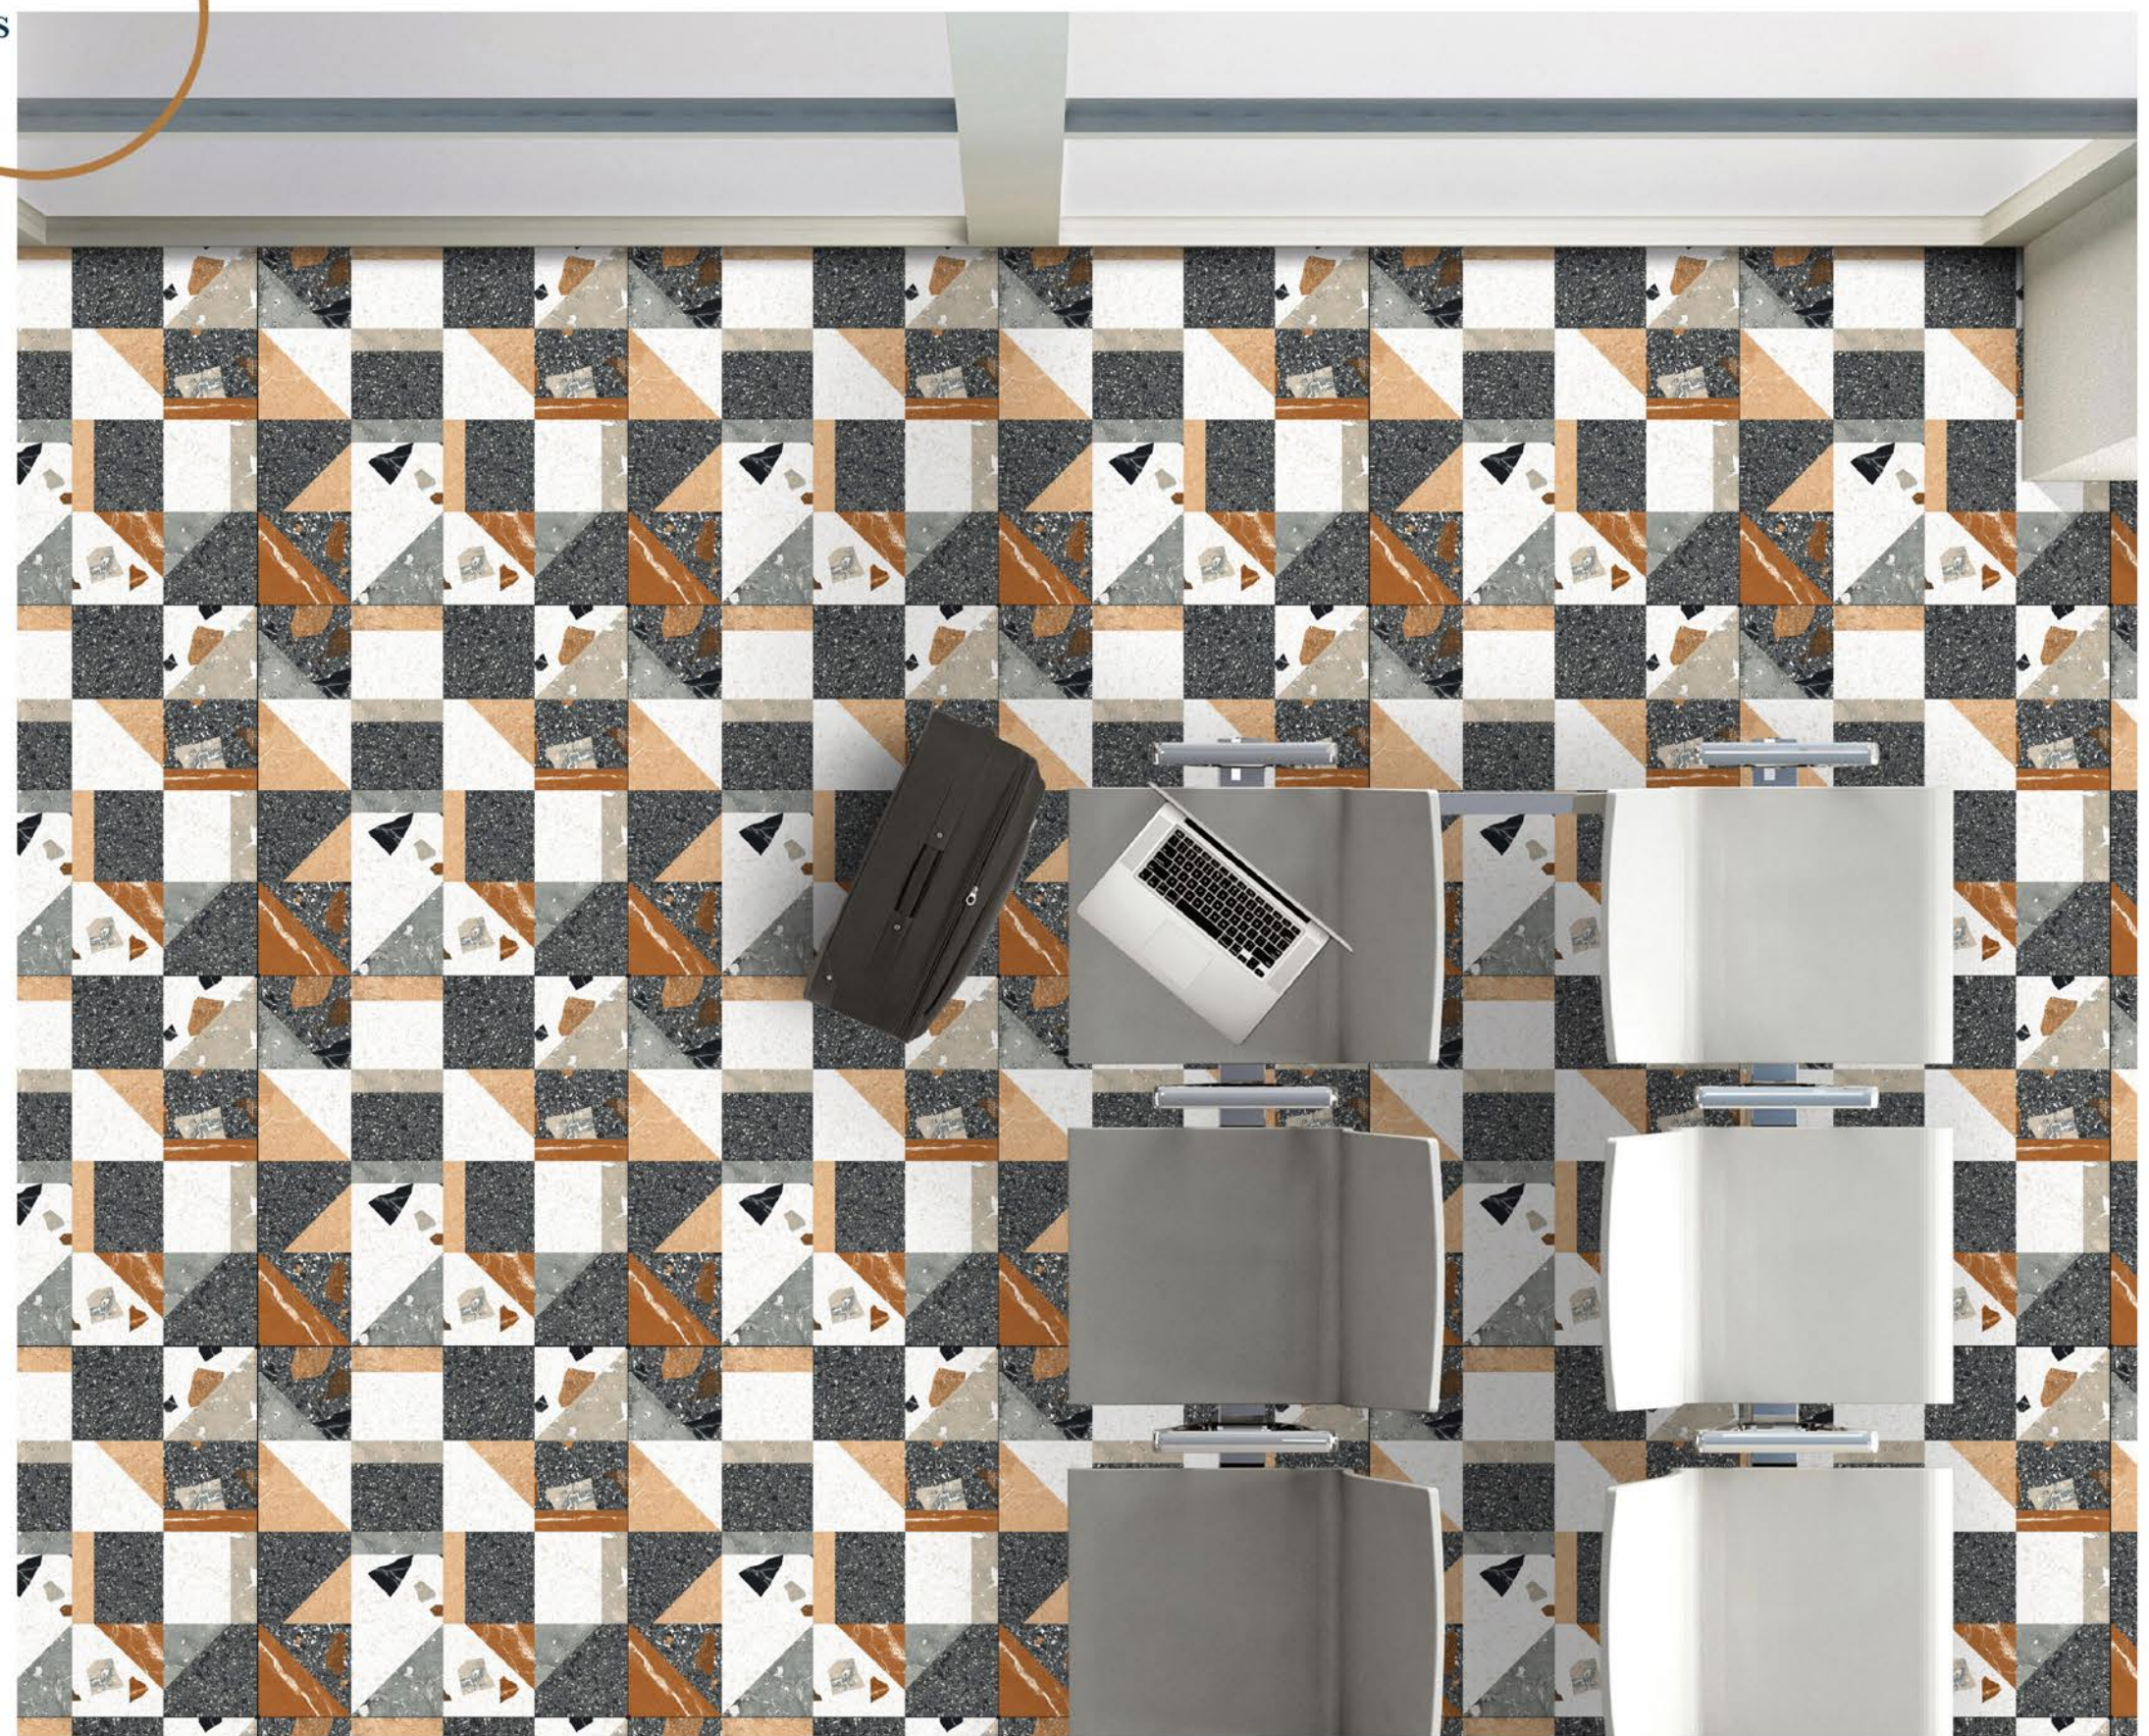

**PORCELINE TILES**

**600X600 MM**

**MATT**  
SERIES

**MIKADO CHEX**

**PORCELINE TILES**

**600X600 MM**

**MATT**  
SERIES

**MOSAIC CHIPS WHITE**