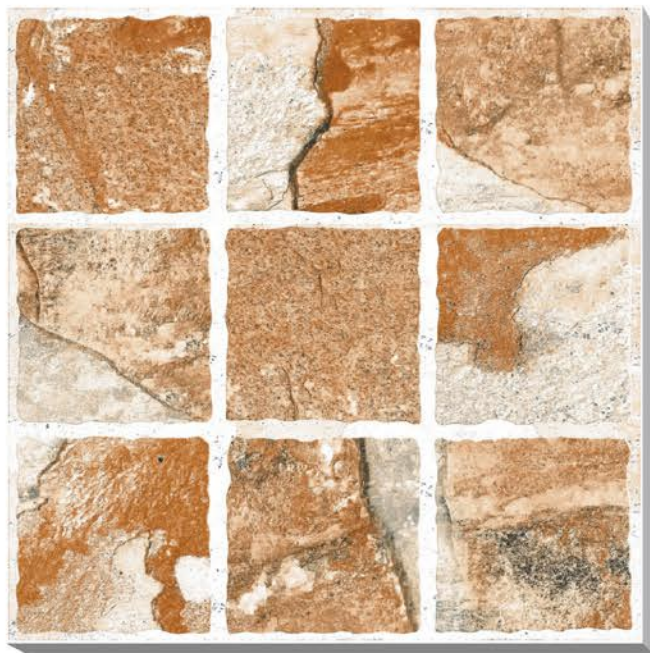

ATLANTIC BROWN

MATT
SERIES