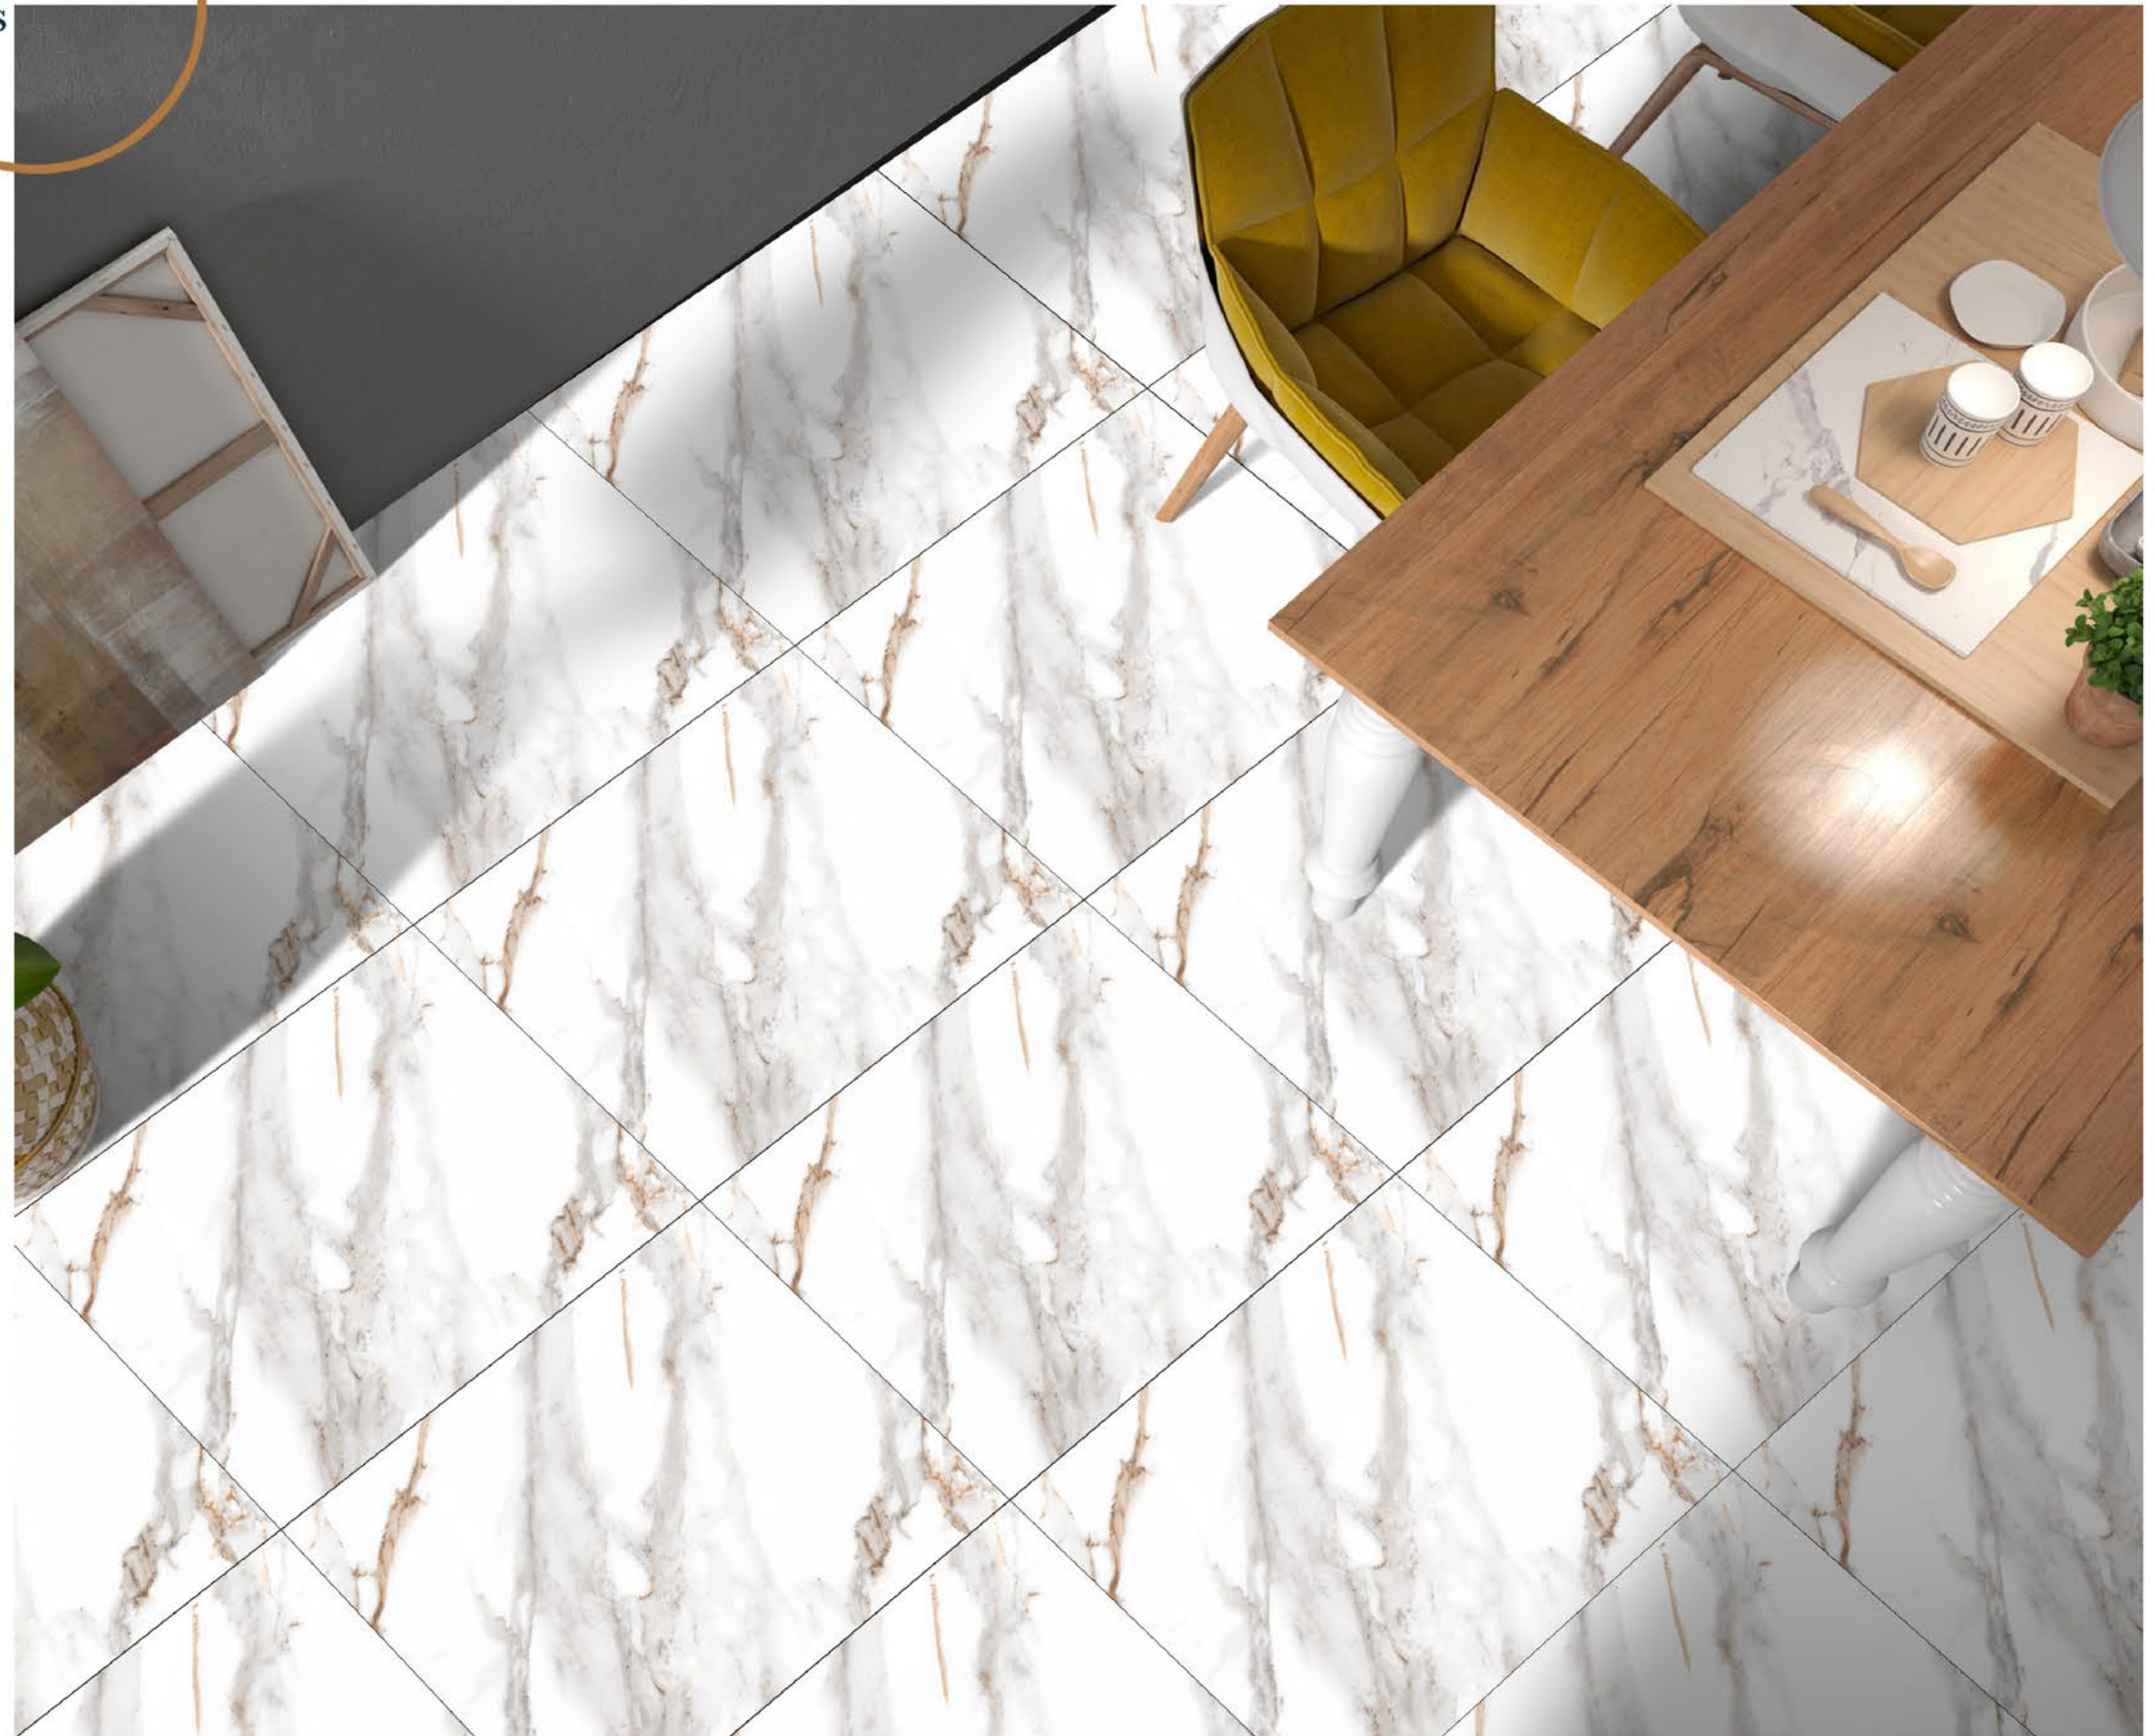

**PORCELINE TILES**

**600X600 MM**

**MATT**  
SERIES

**SATVARIO CORLEONE**

**PORCELINE TILES**

**600X600 MM**

**MATT**  
SERIES

**SATVARIO CRISTO**