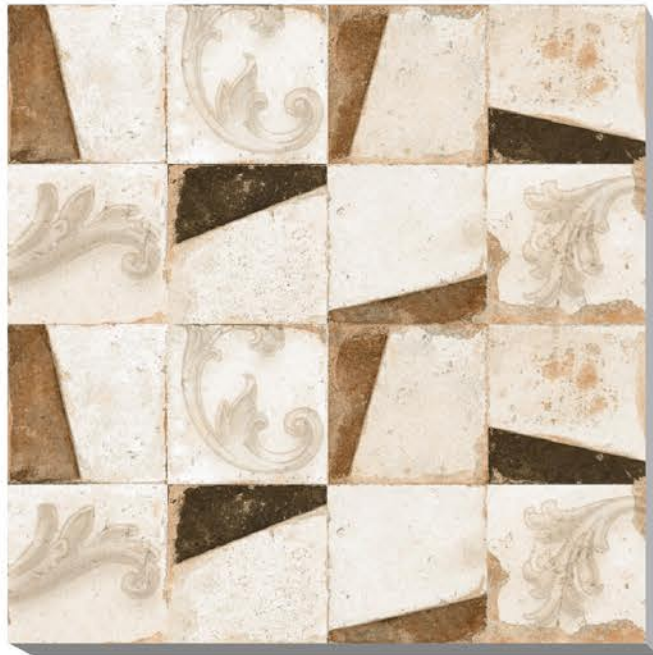

GRAINY STONE GREY

MATT
SERIES