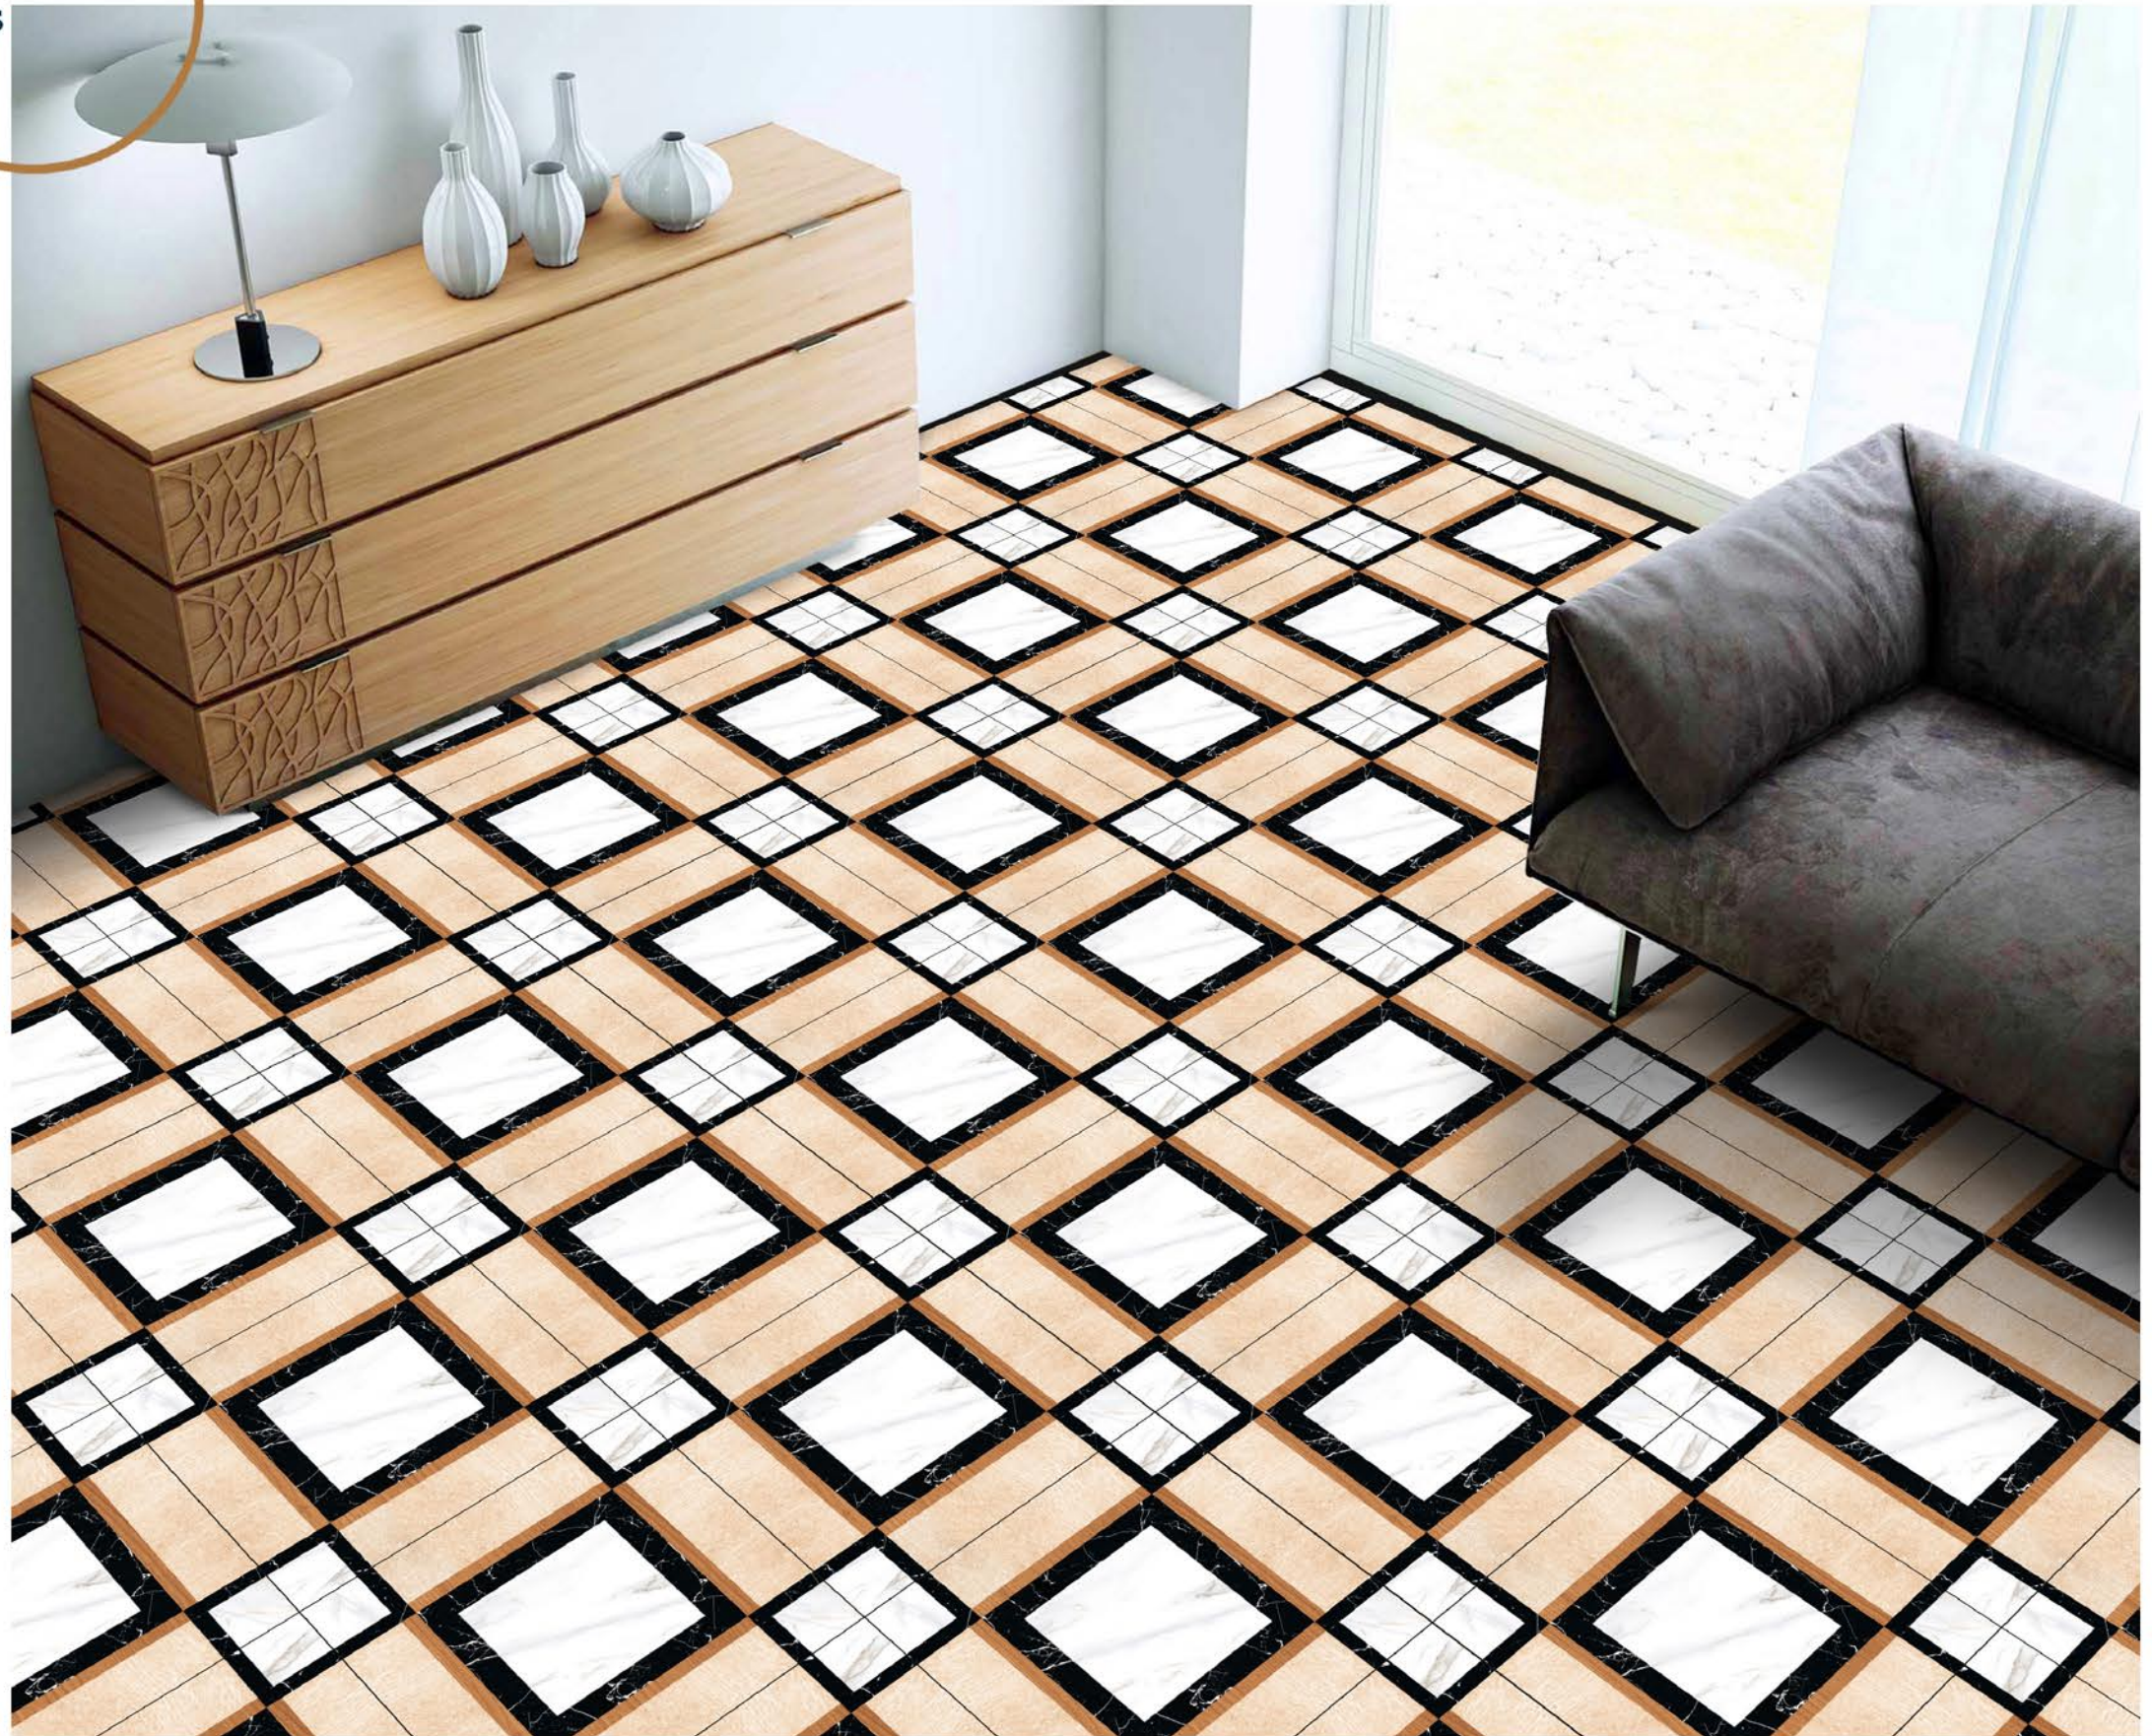

MATT
SERIES

CLASSIC GALICHA

AZURA
INTERNATIONAL

PORCELINE TILES

600X600 MM