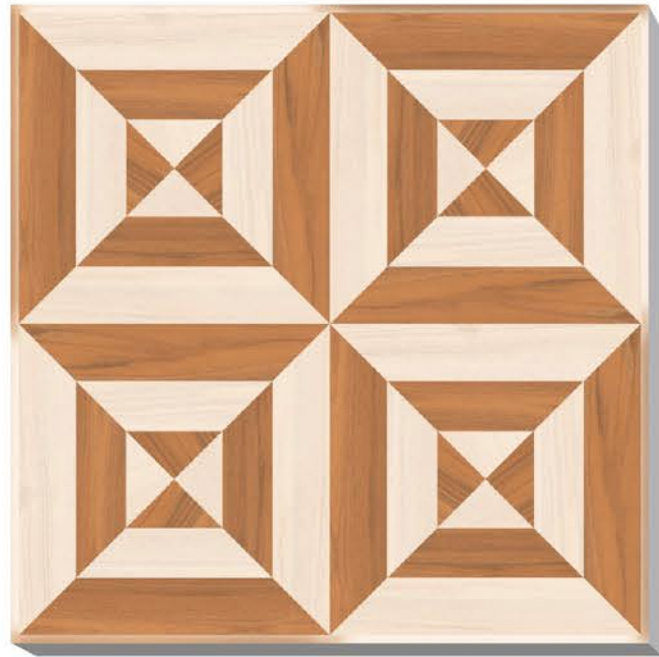

MATT
SERIES

FREM WOOD

AZURA
INTERNATIONAL

PORCELINE TILES

600X600 MM