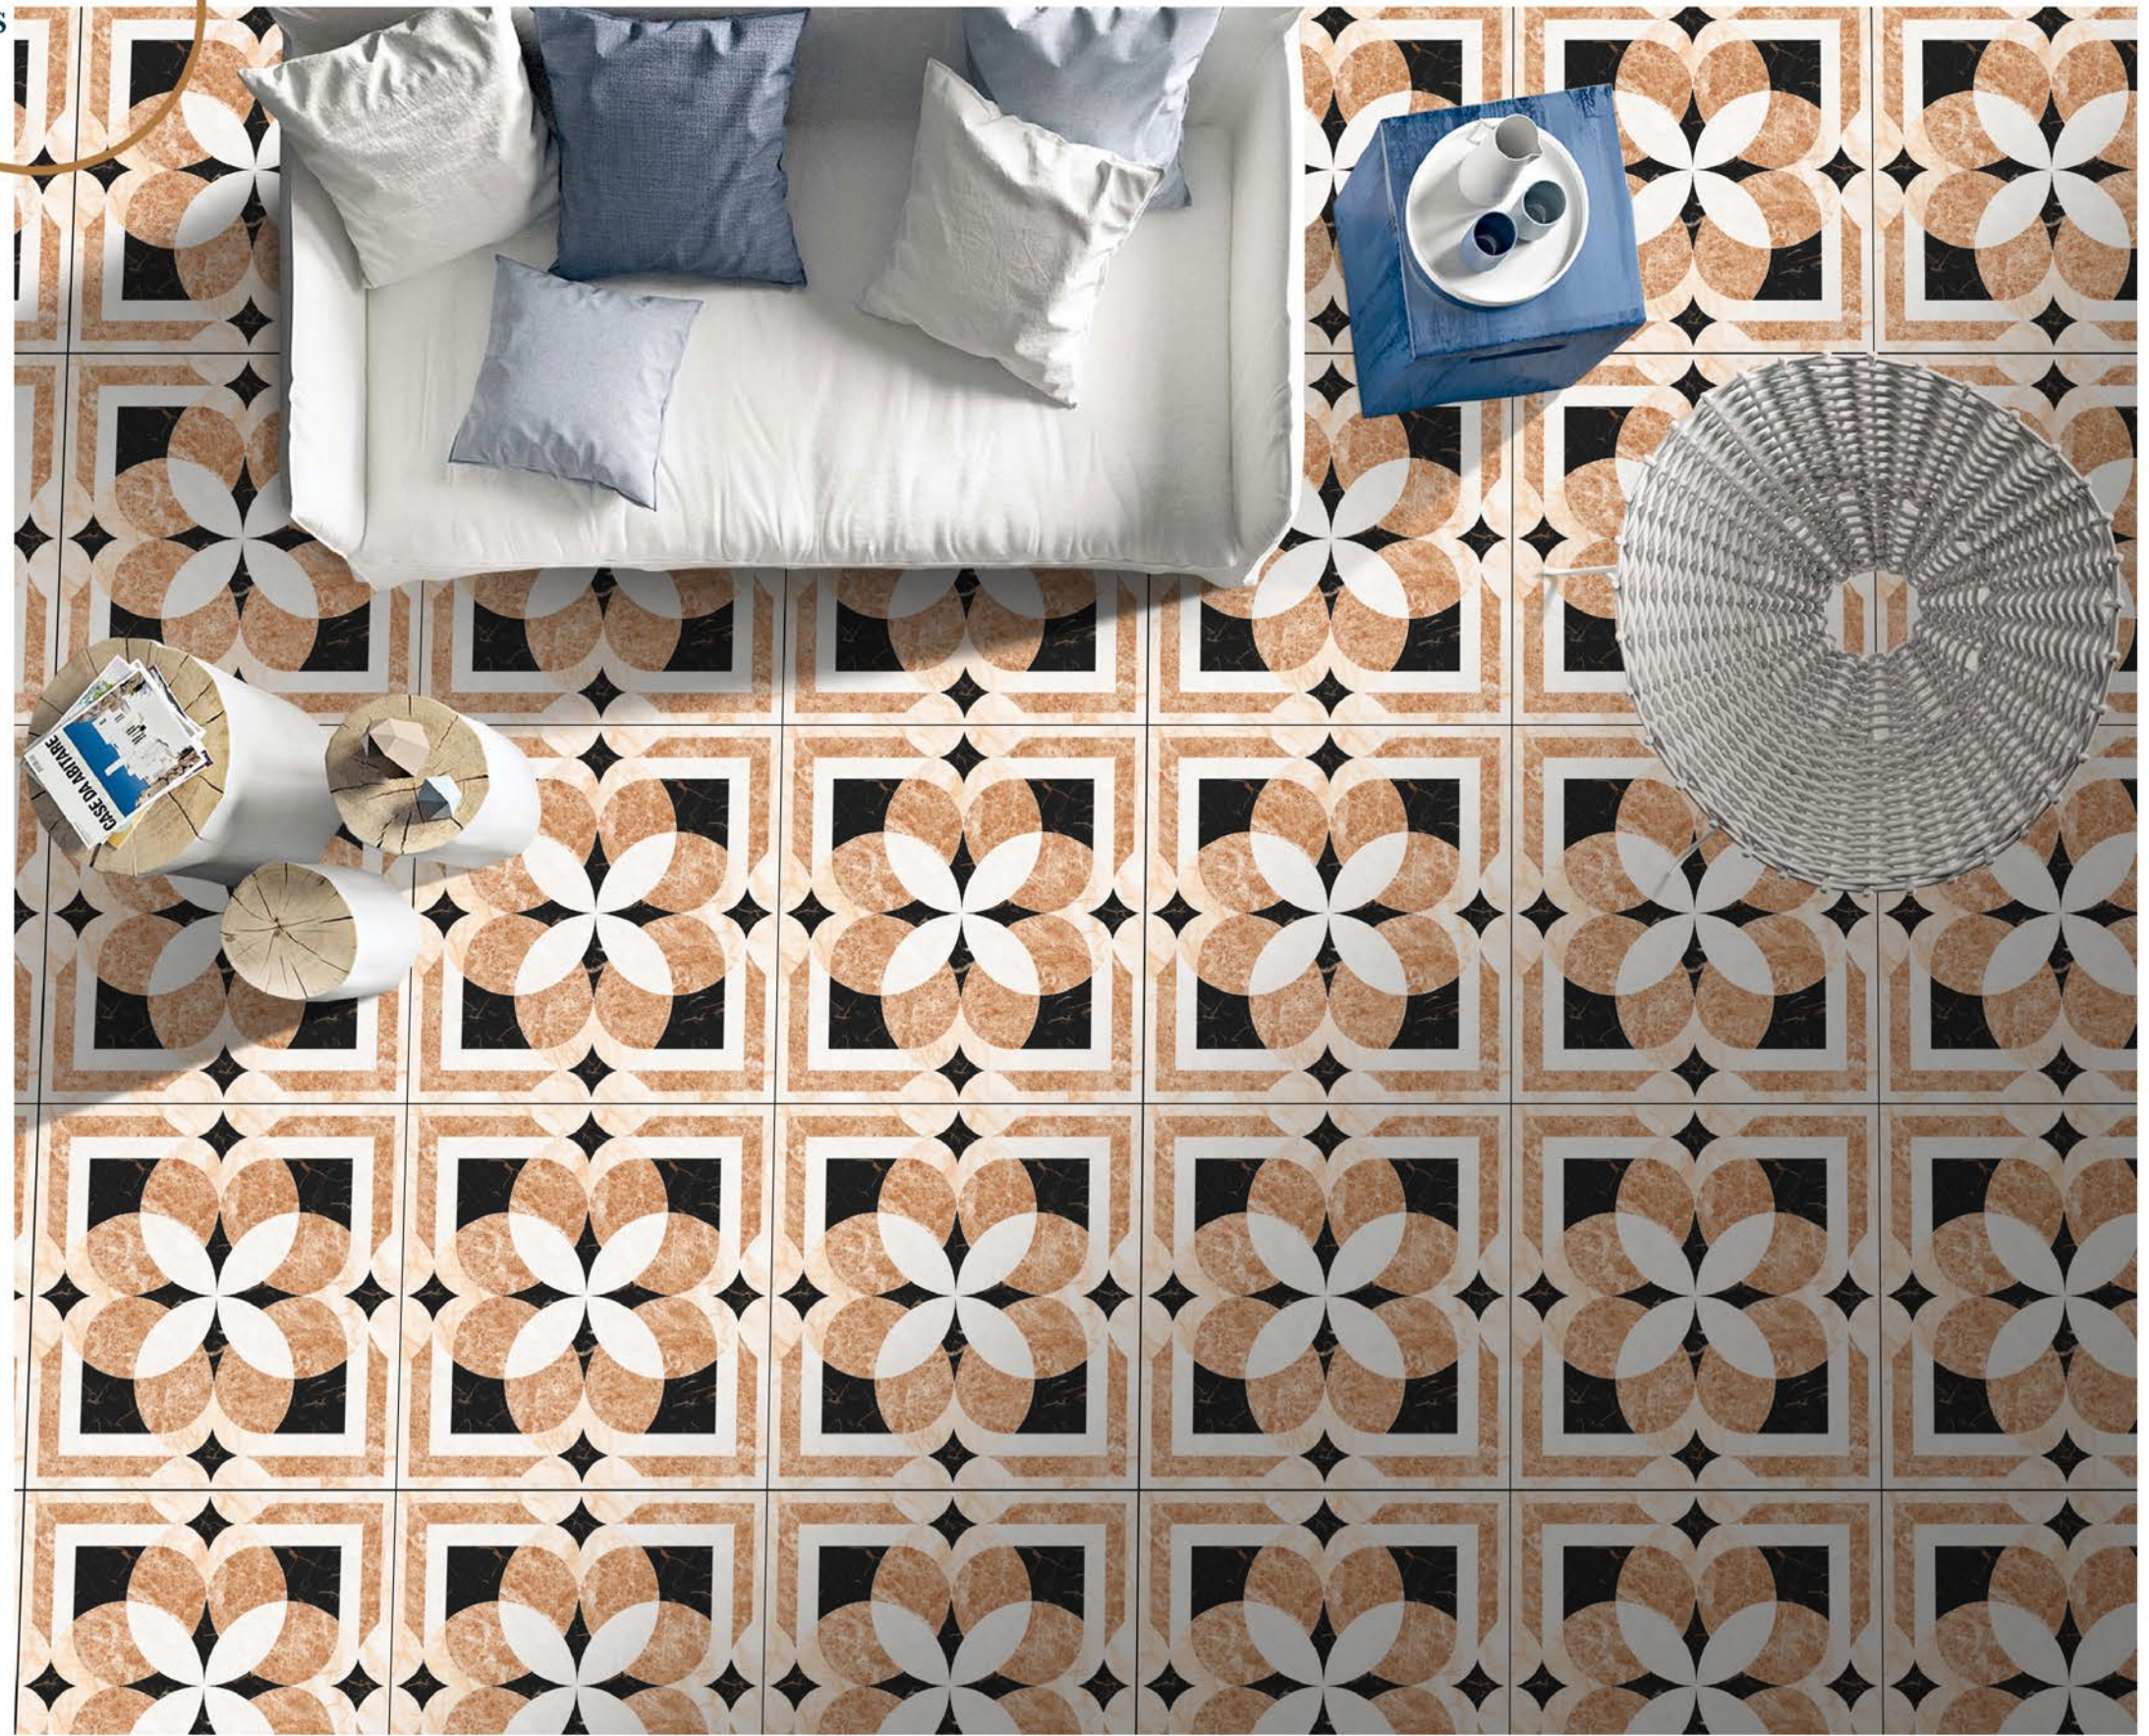

PORCELAIN TILES

600X600 MM

AZURA
INTERNATIONAL