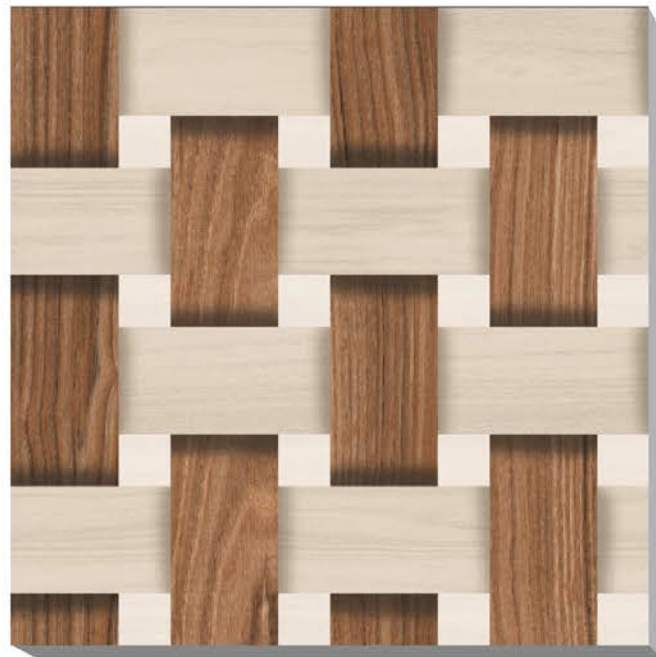

**600X600 MM**

**MATT**  
SERIES

**KING IRON BEIGE**

**PORCELINE TILES**

**600X600 MM**

  
**AZURA**  
INTERNATIONAL

**MATT**  
SERIES

**LATINA WOOD**