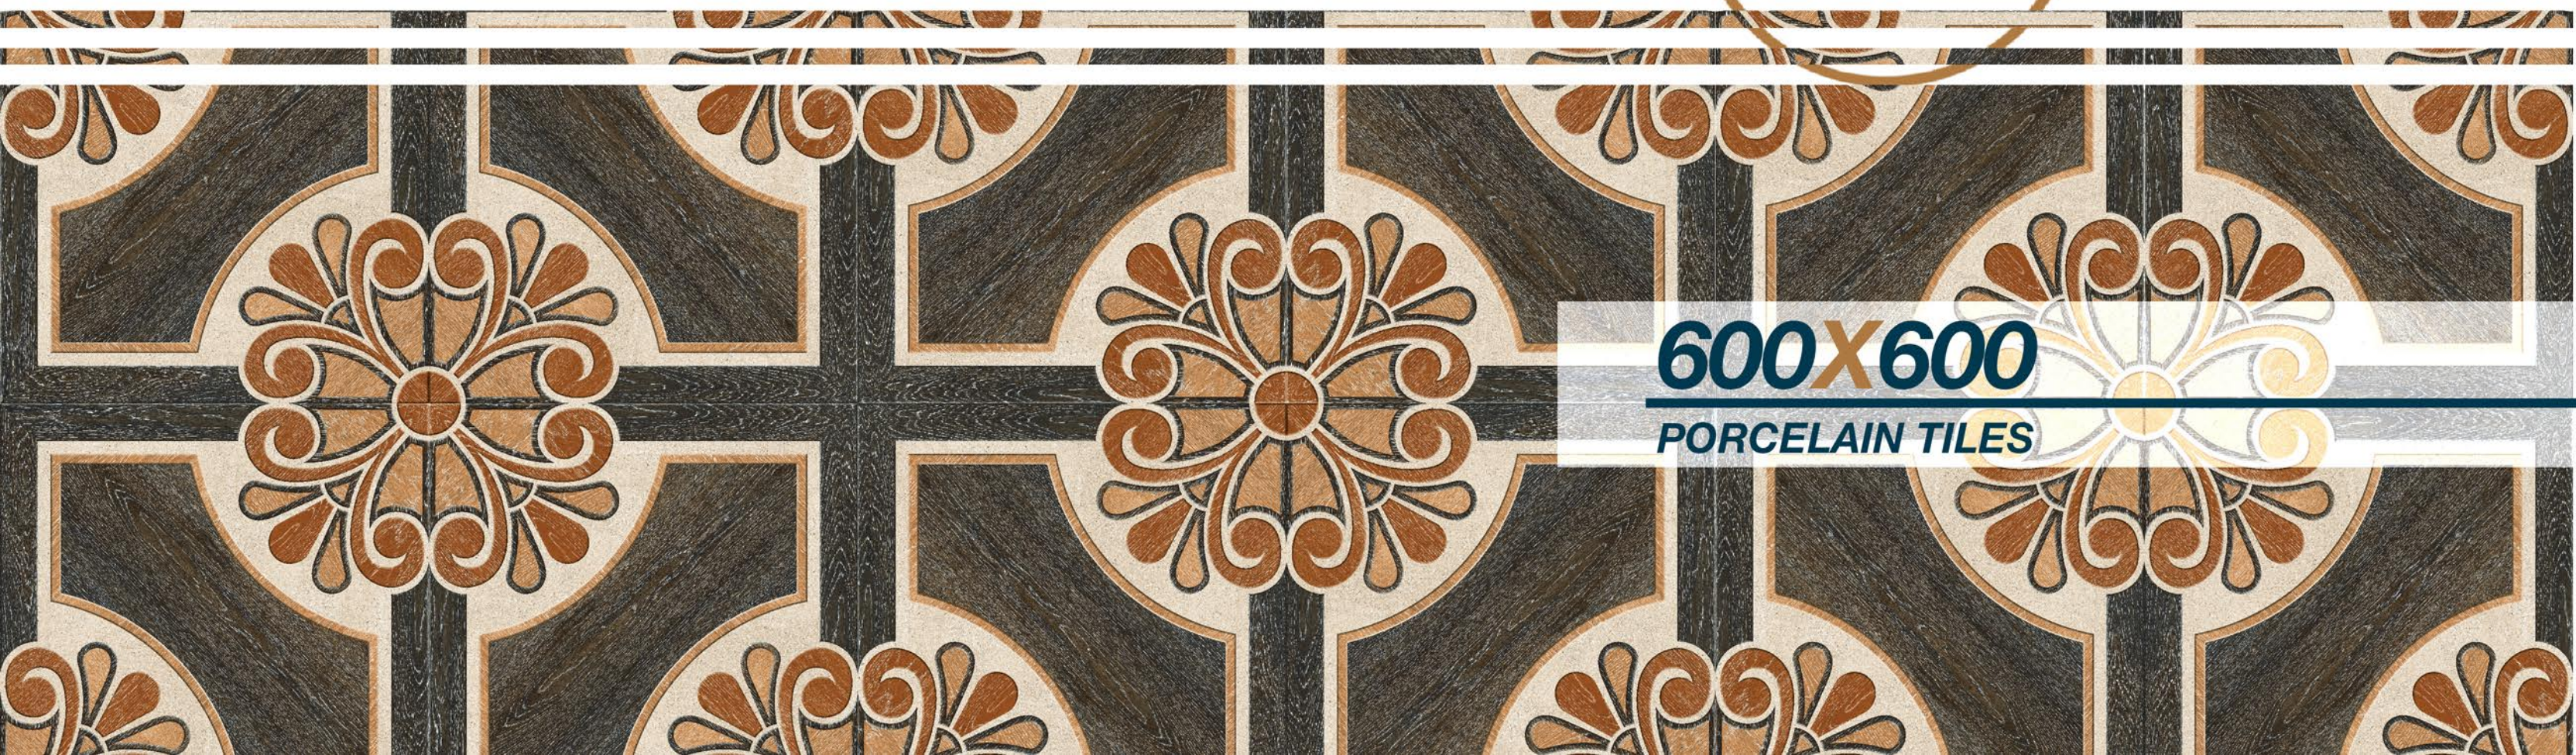

*Create  
Your  
Modern  
Dream*

**AZURA**

INTERNATIONAL

**MATT  
SERIES**

**600 X 600**  
PORCELAIN TILES

**MATT**  
SERIES

**ARABIC GRID BEIGE**

**PORCELINE TILES**