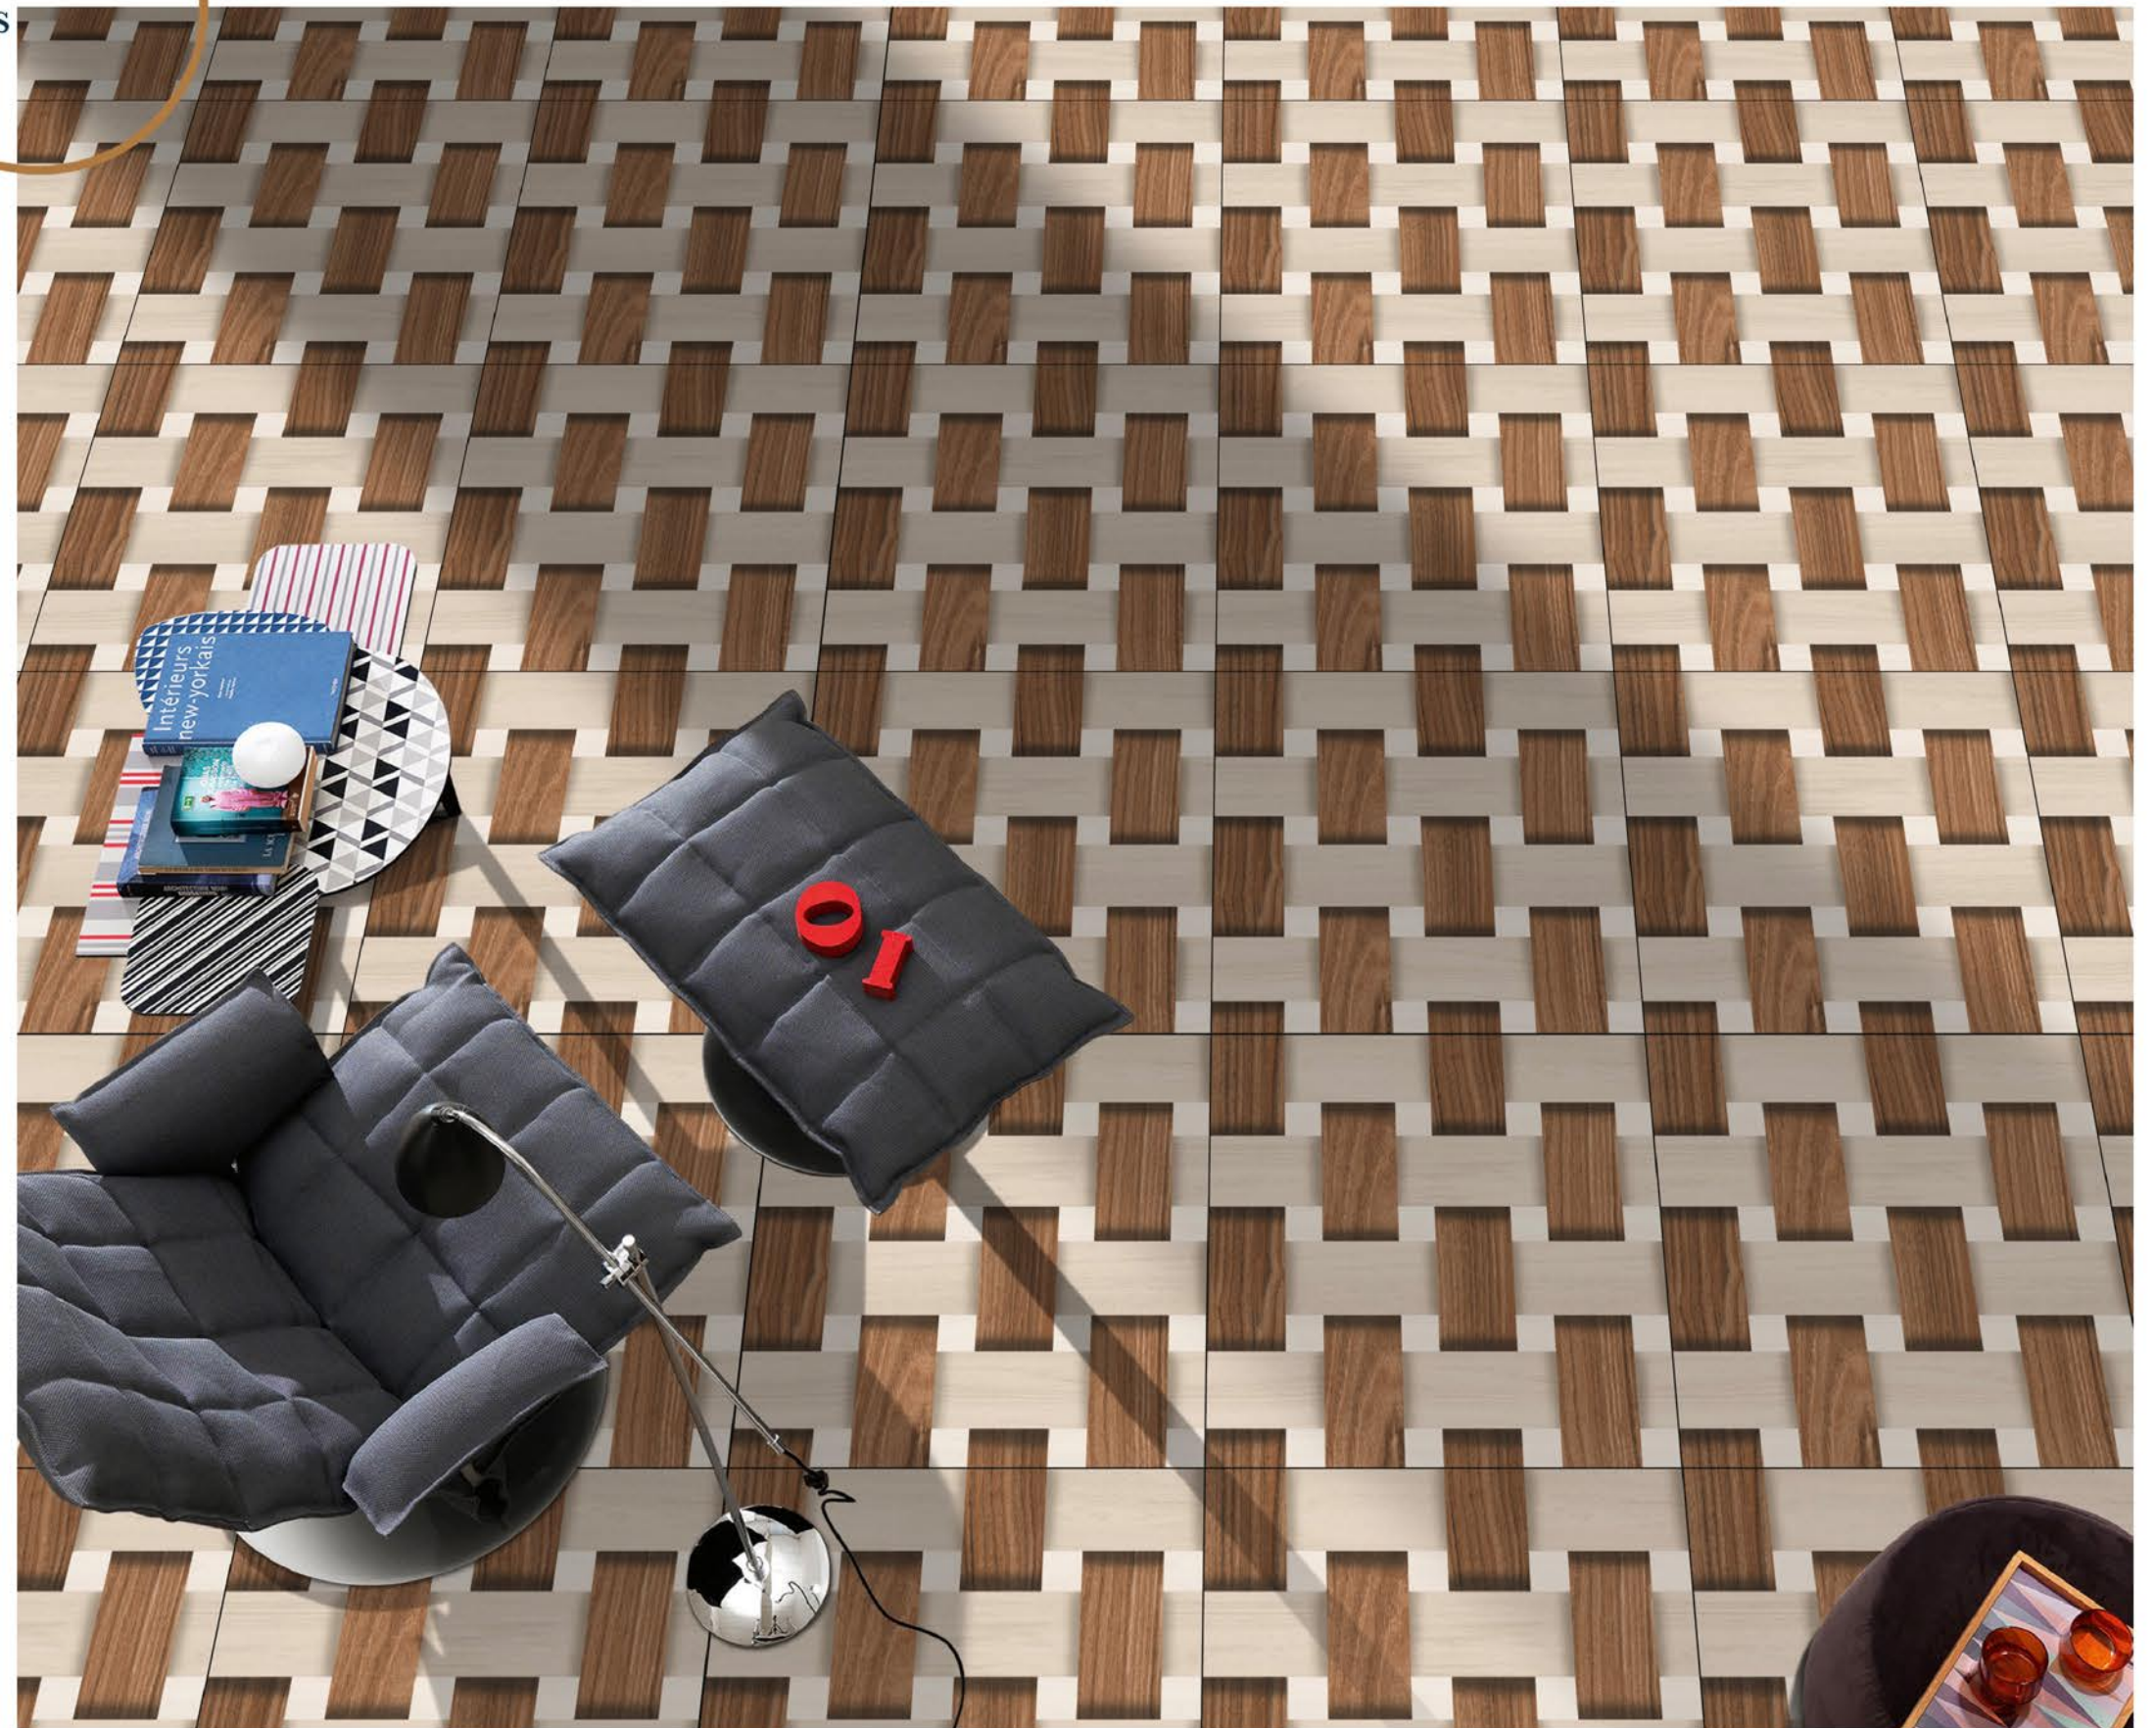

**600X600 MM**

**MATT**  
SERIES

**KING IRON BEIGE**

**PORCELINE TILES**

**600X600 MM**

  
**AZURA**  
INTERNATIONAL

**MATT**  
SERIES

**LATINA WOOD**