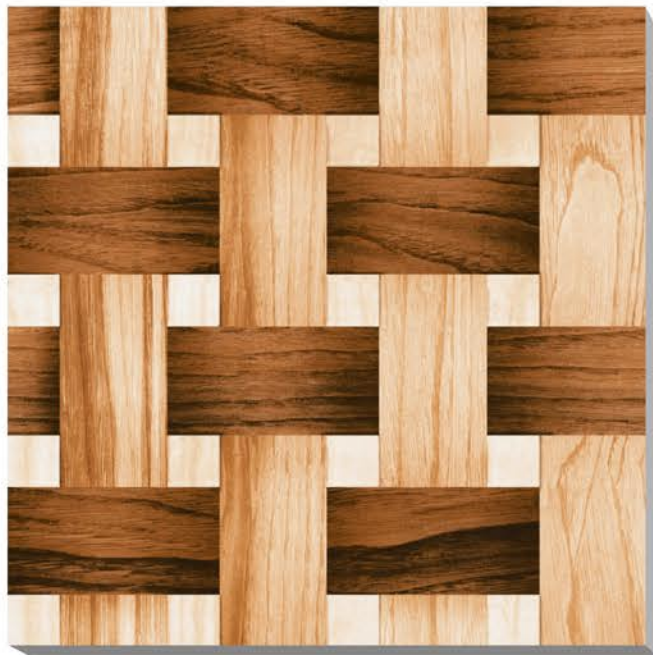

MATT
SERIES

ROSALIA CUBE