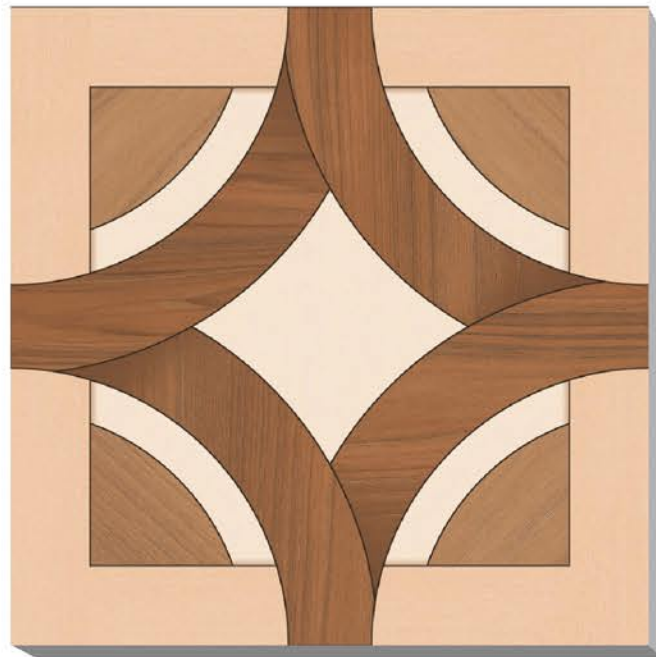

MATT
SERIES

RING WOOD DECOR