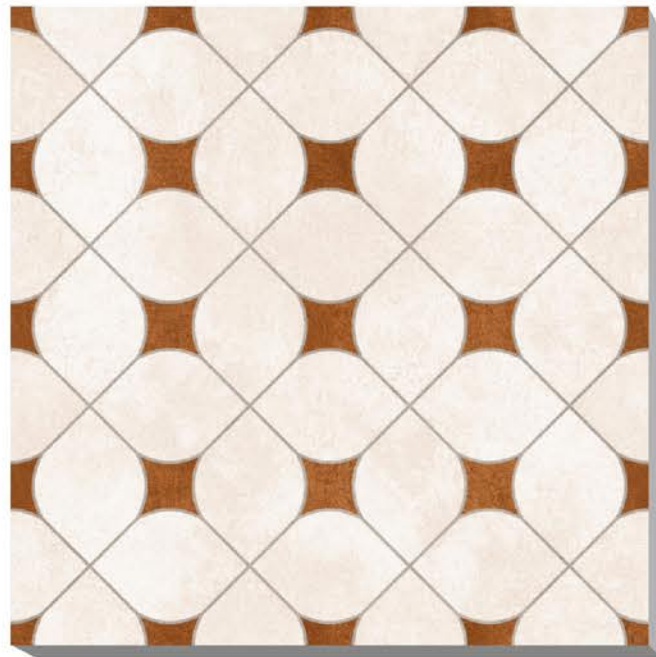

MATT
SERIES

COTINGA BROWN