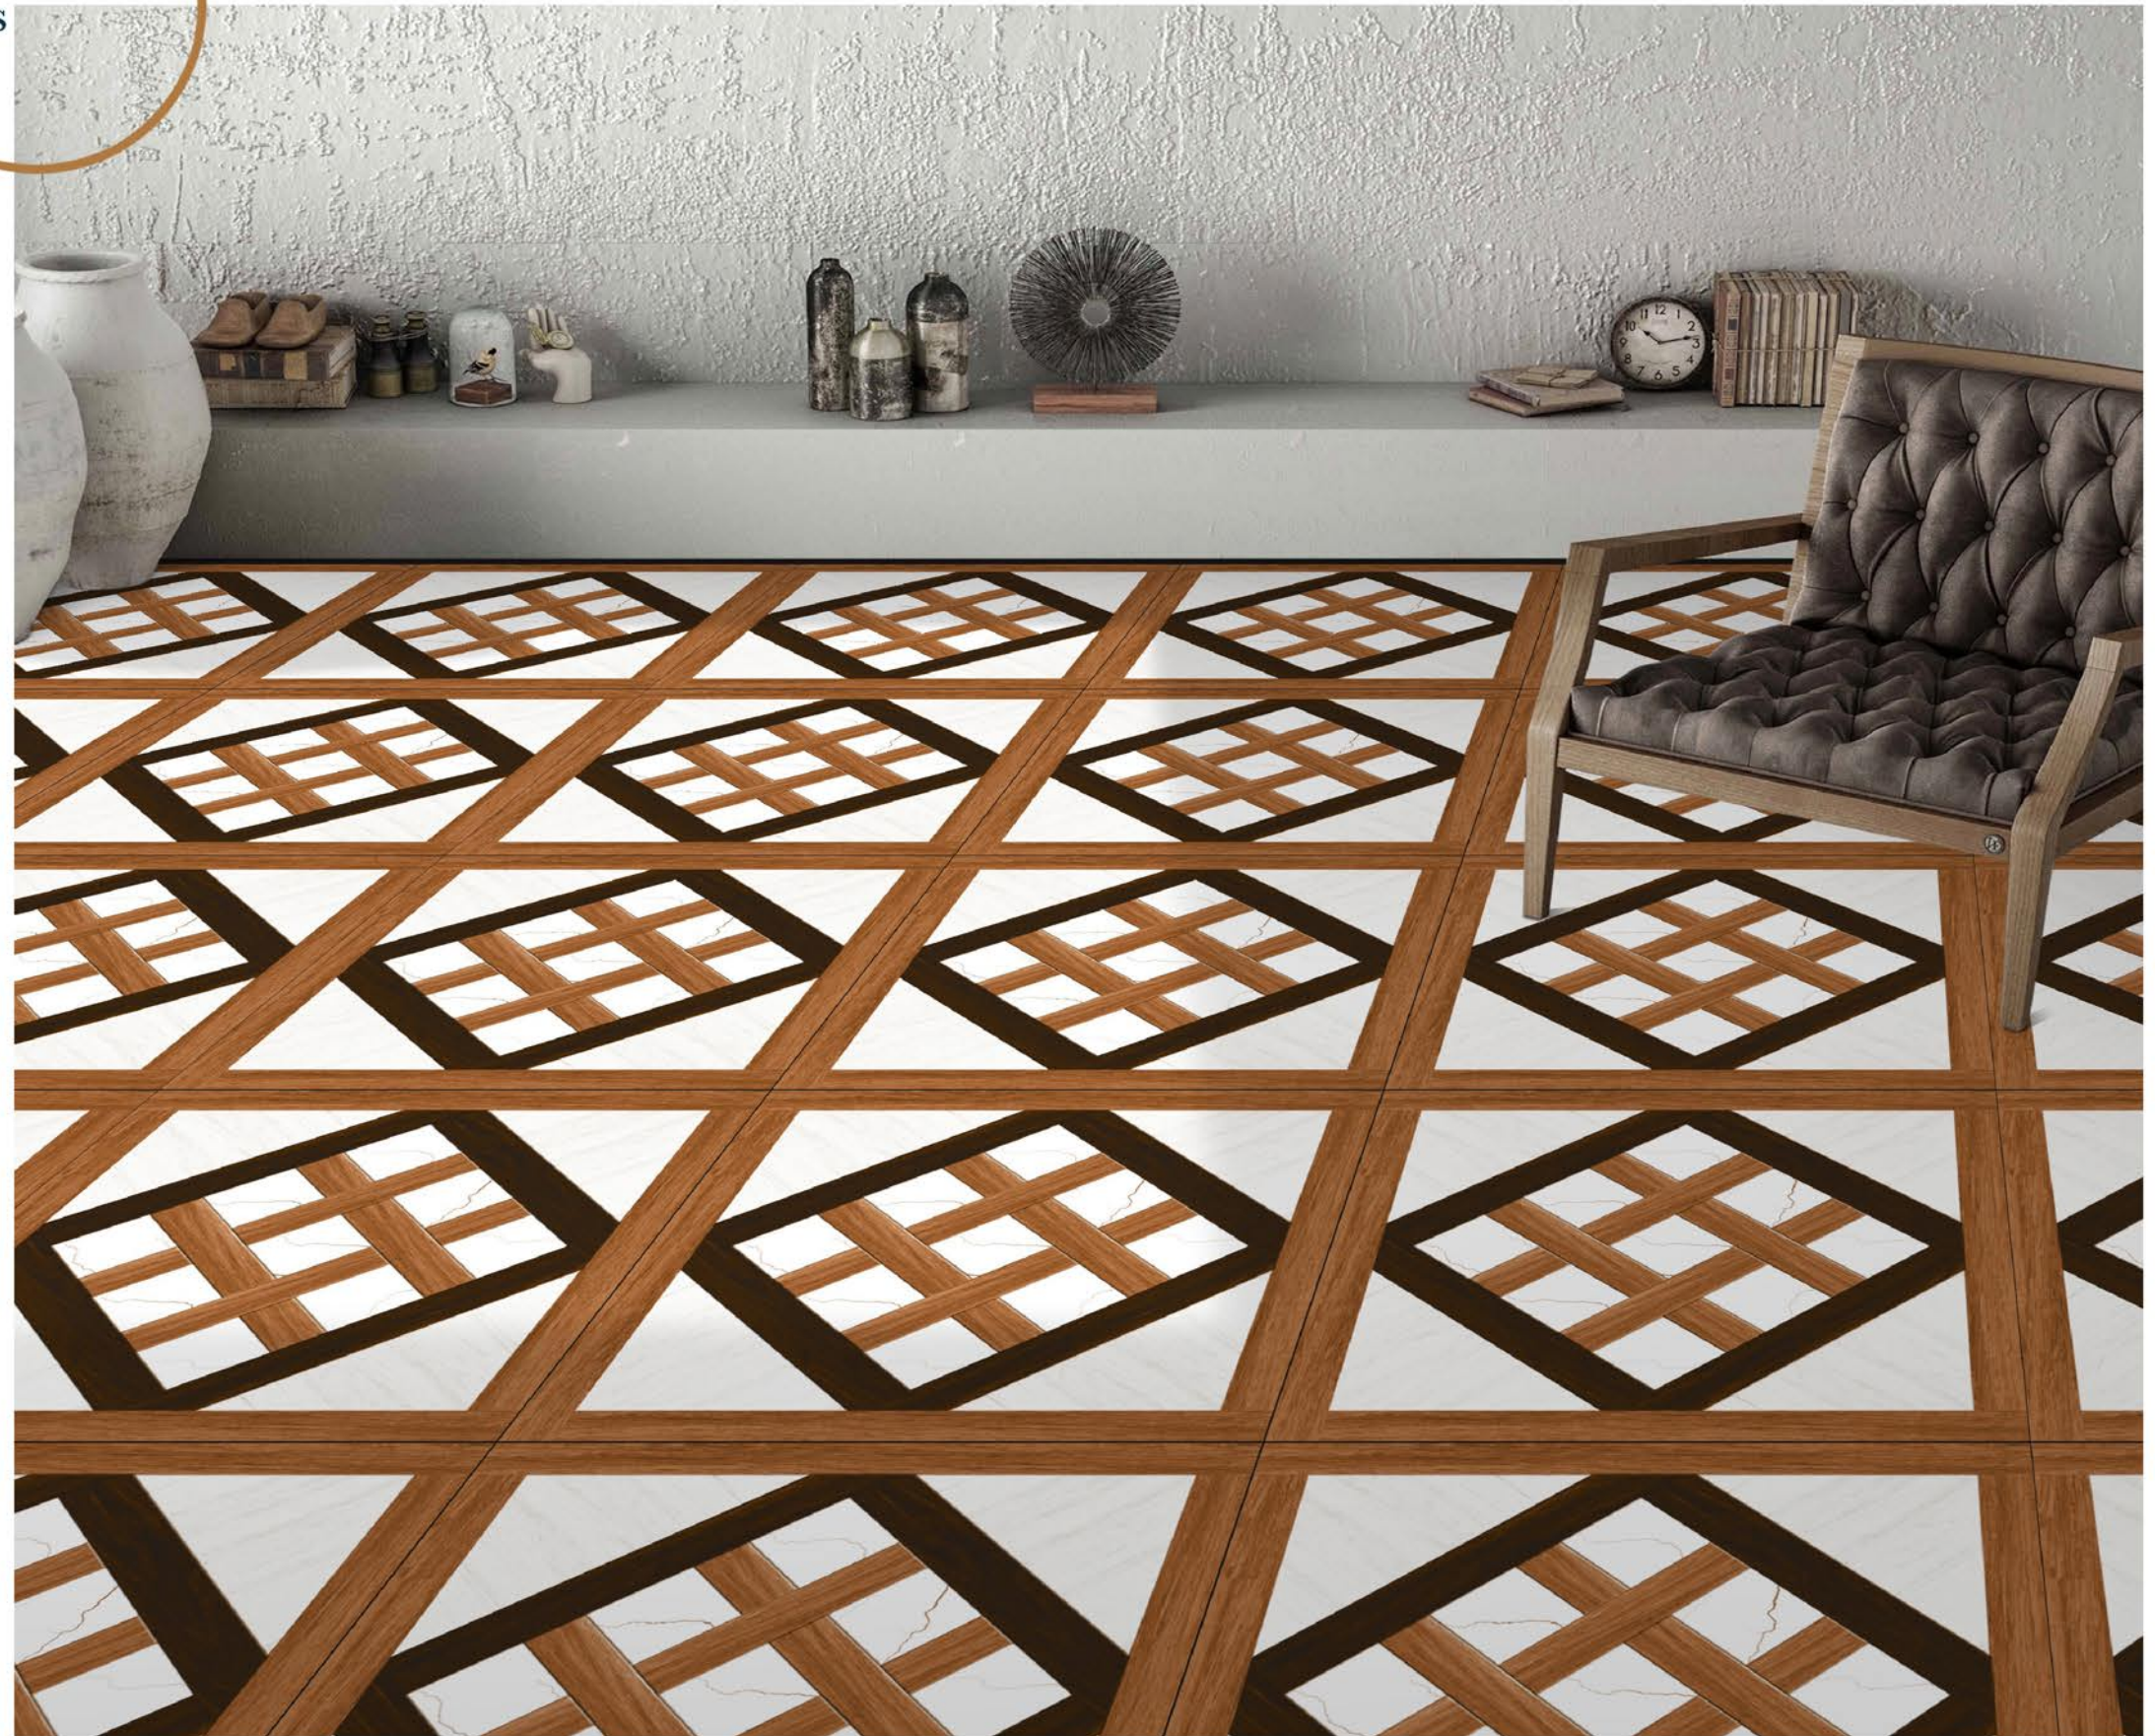

PORCELINA TILES

600X600 MM