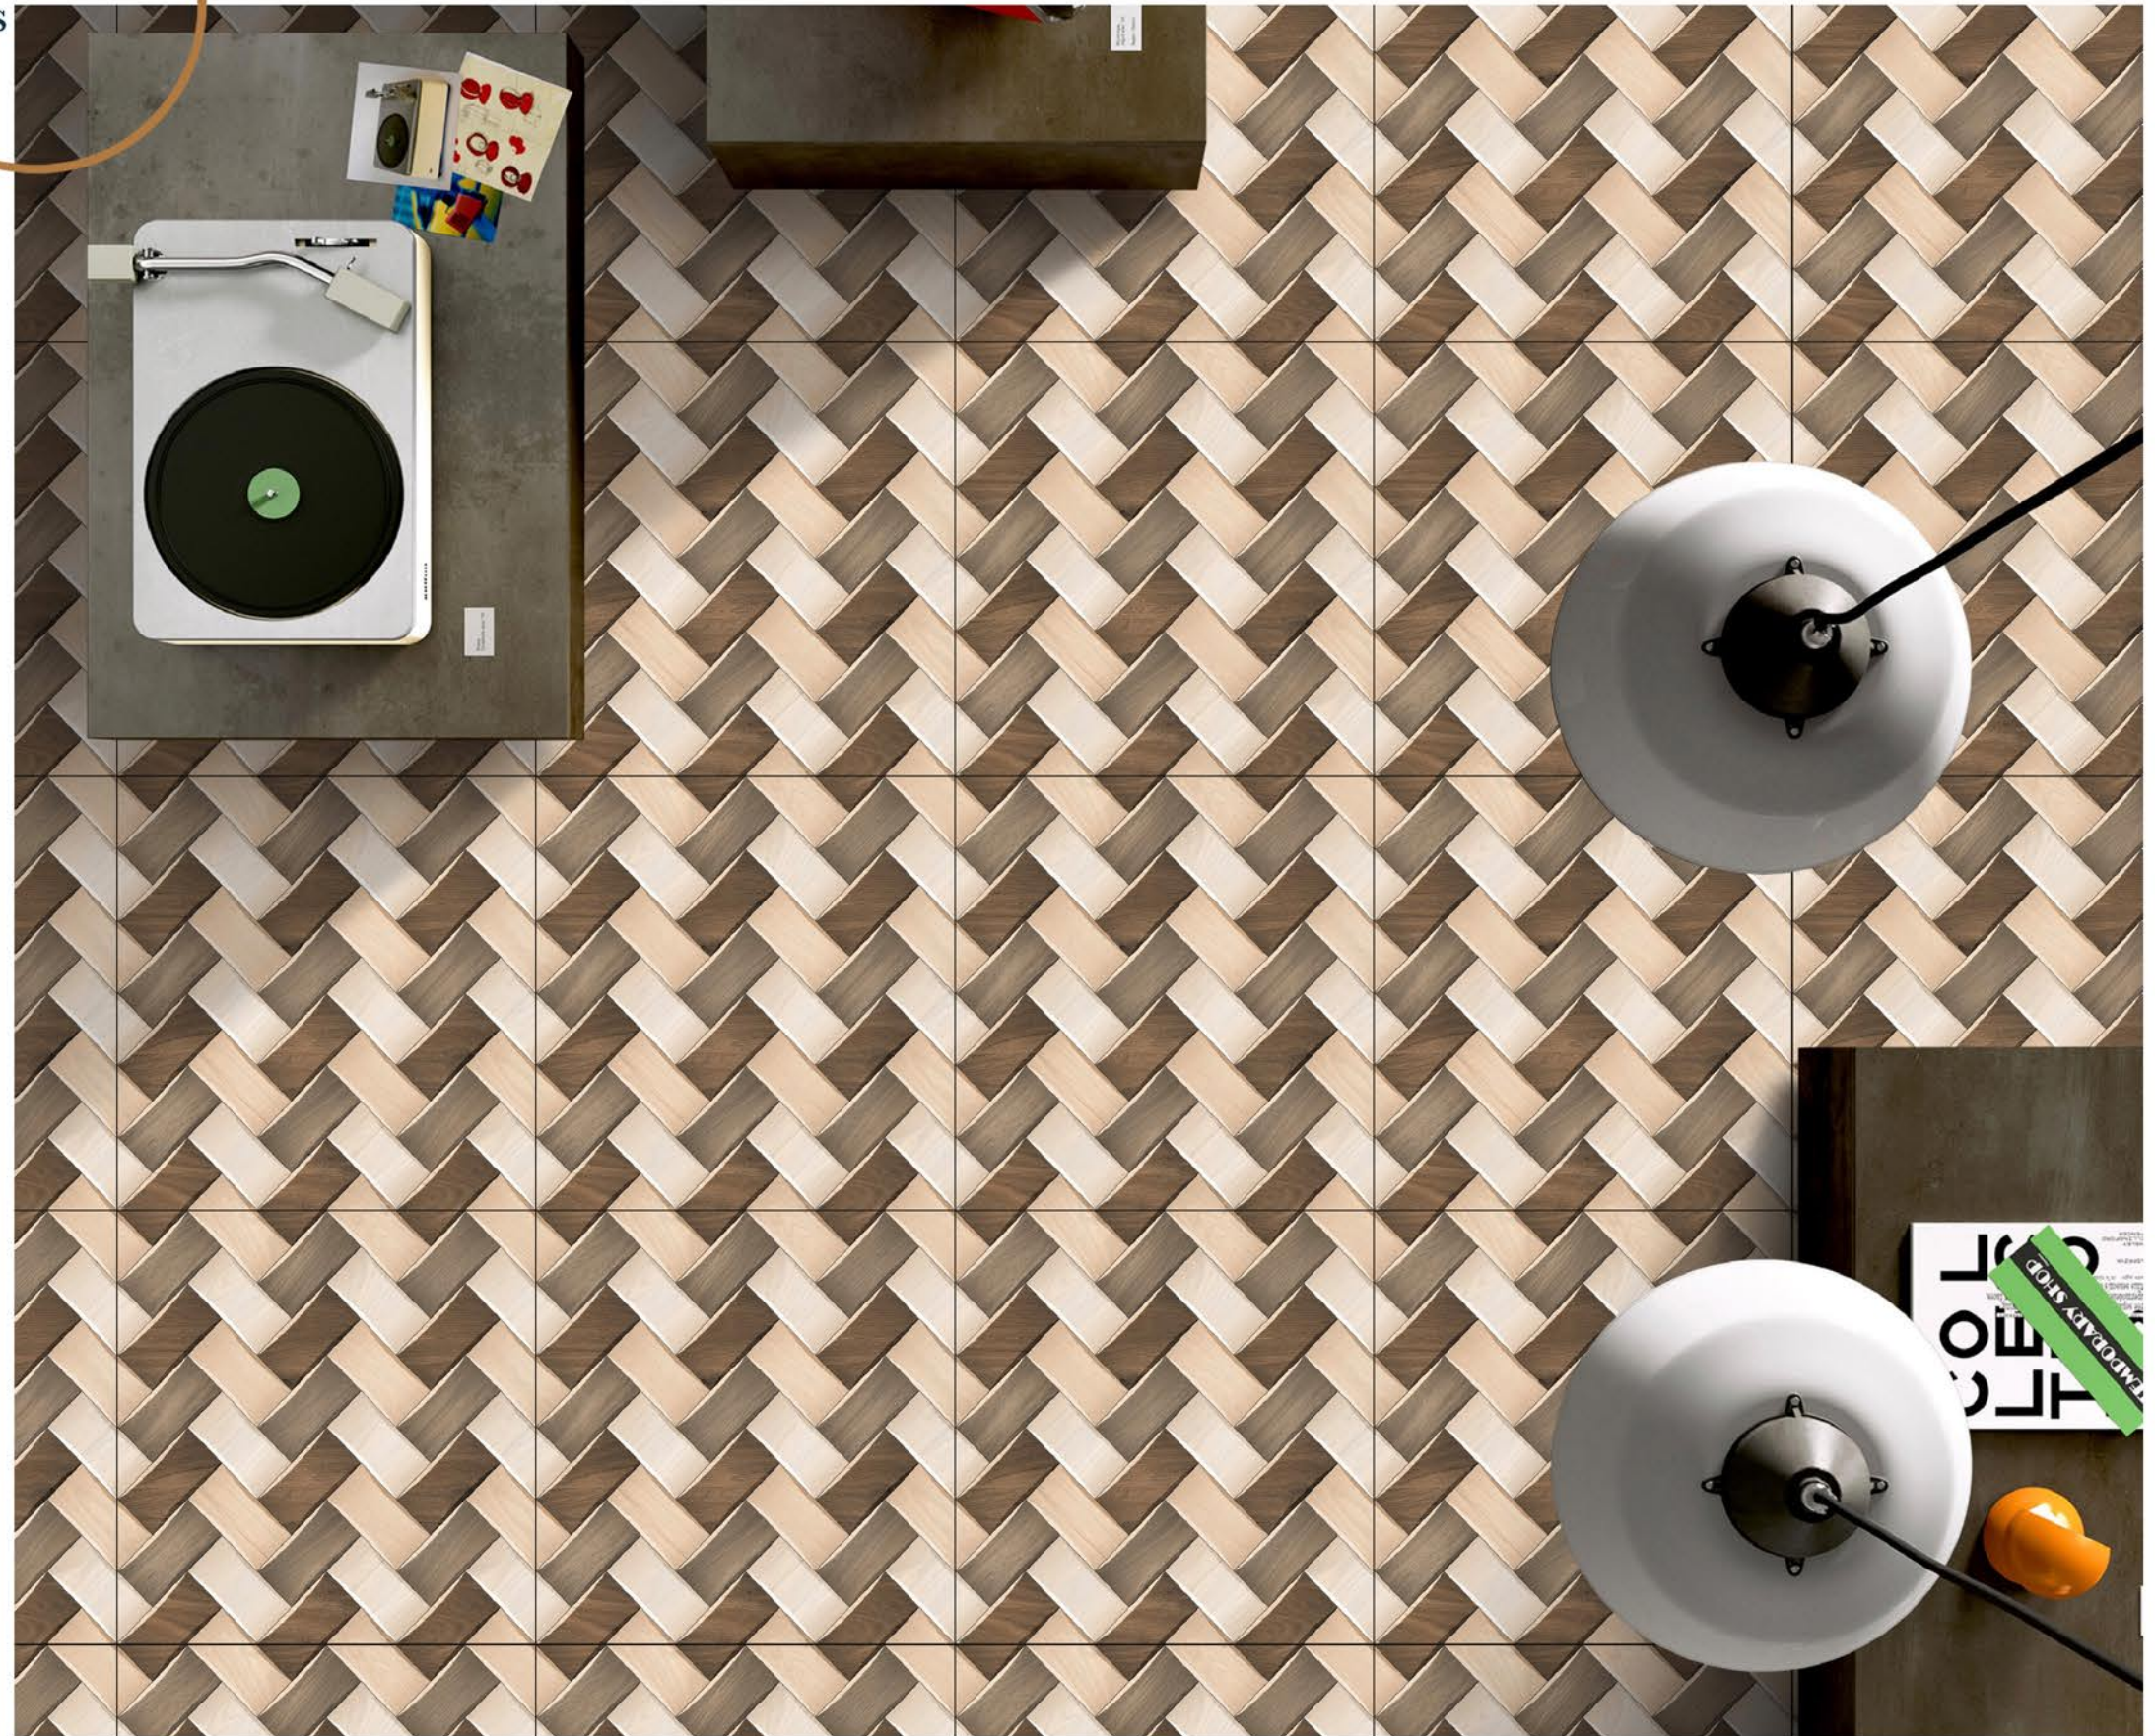

**600X600 MM**

  
**AZURA**  
INTERNATIONAL

**MATT**  
SERIES

**BLACK STRICT**

**PORCELINE TILES**

**600X600 MM**

**MATT**  
SERIES

**BRUNO 3D**