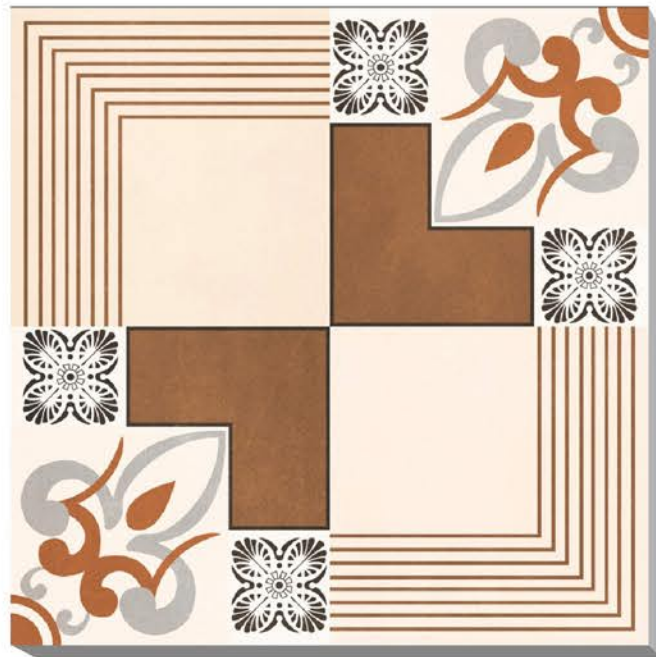

MATT
SERIES

GLISTER SQUIRE