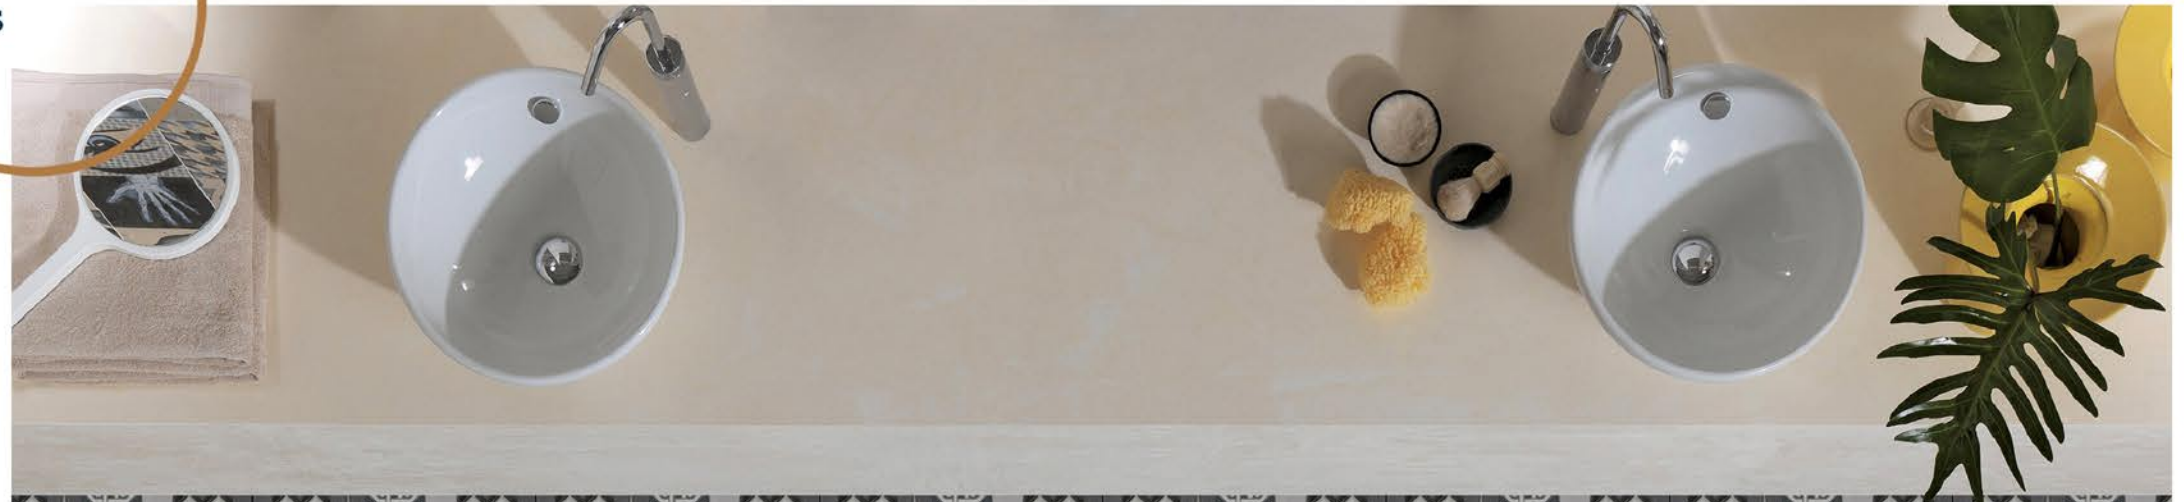

MATT
SERIES

VACTOR BLUE