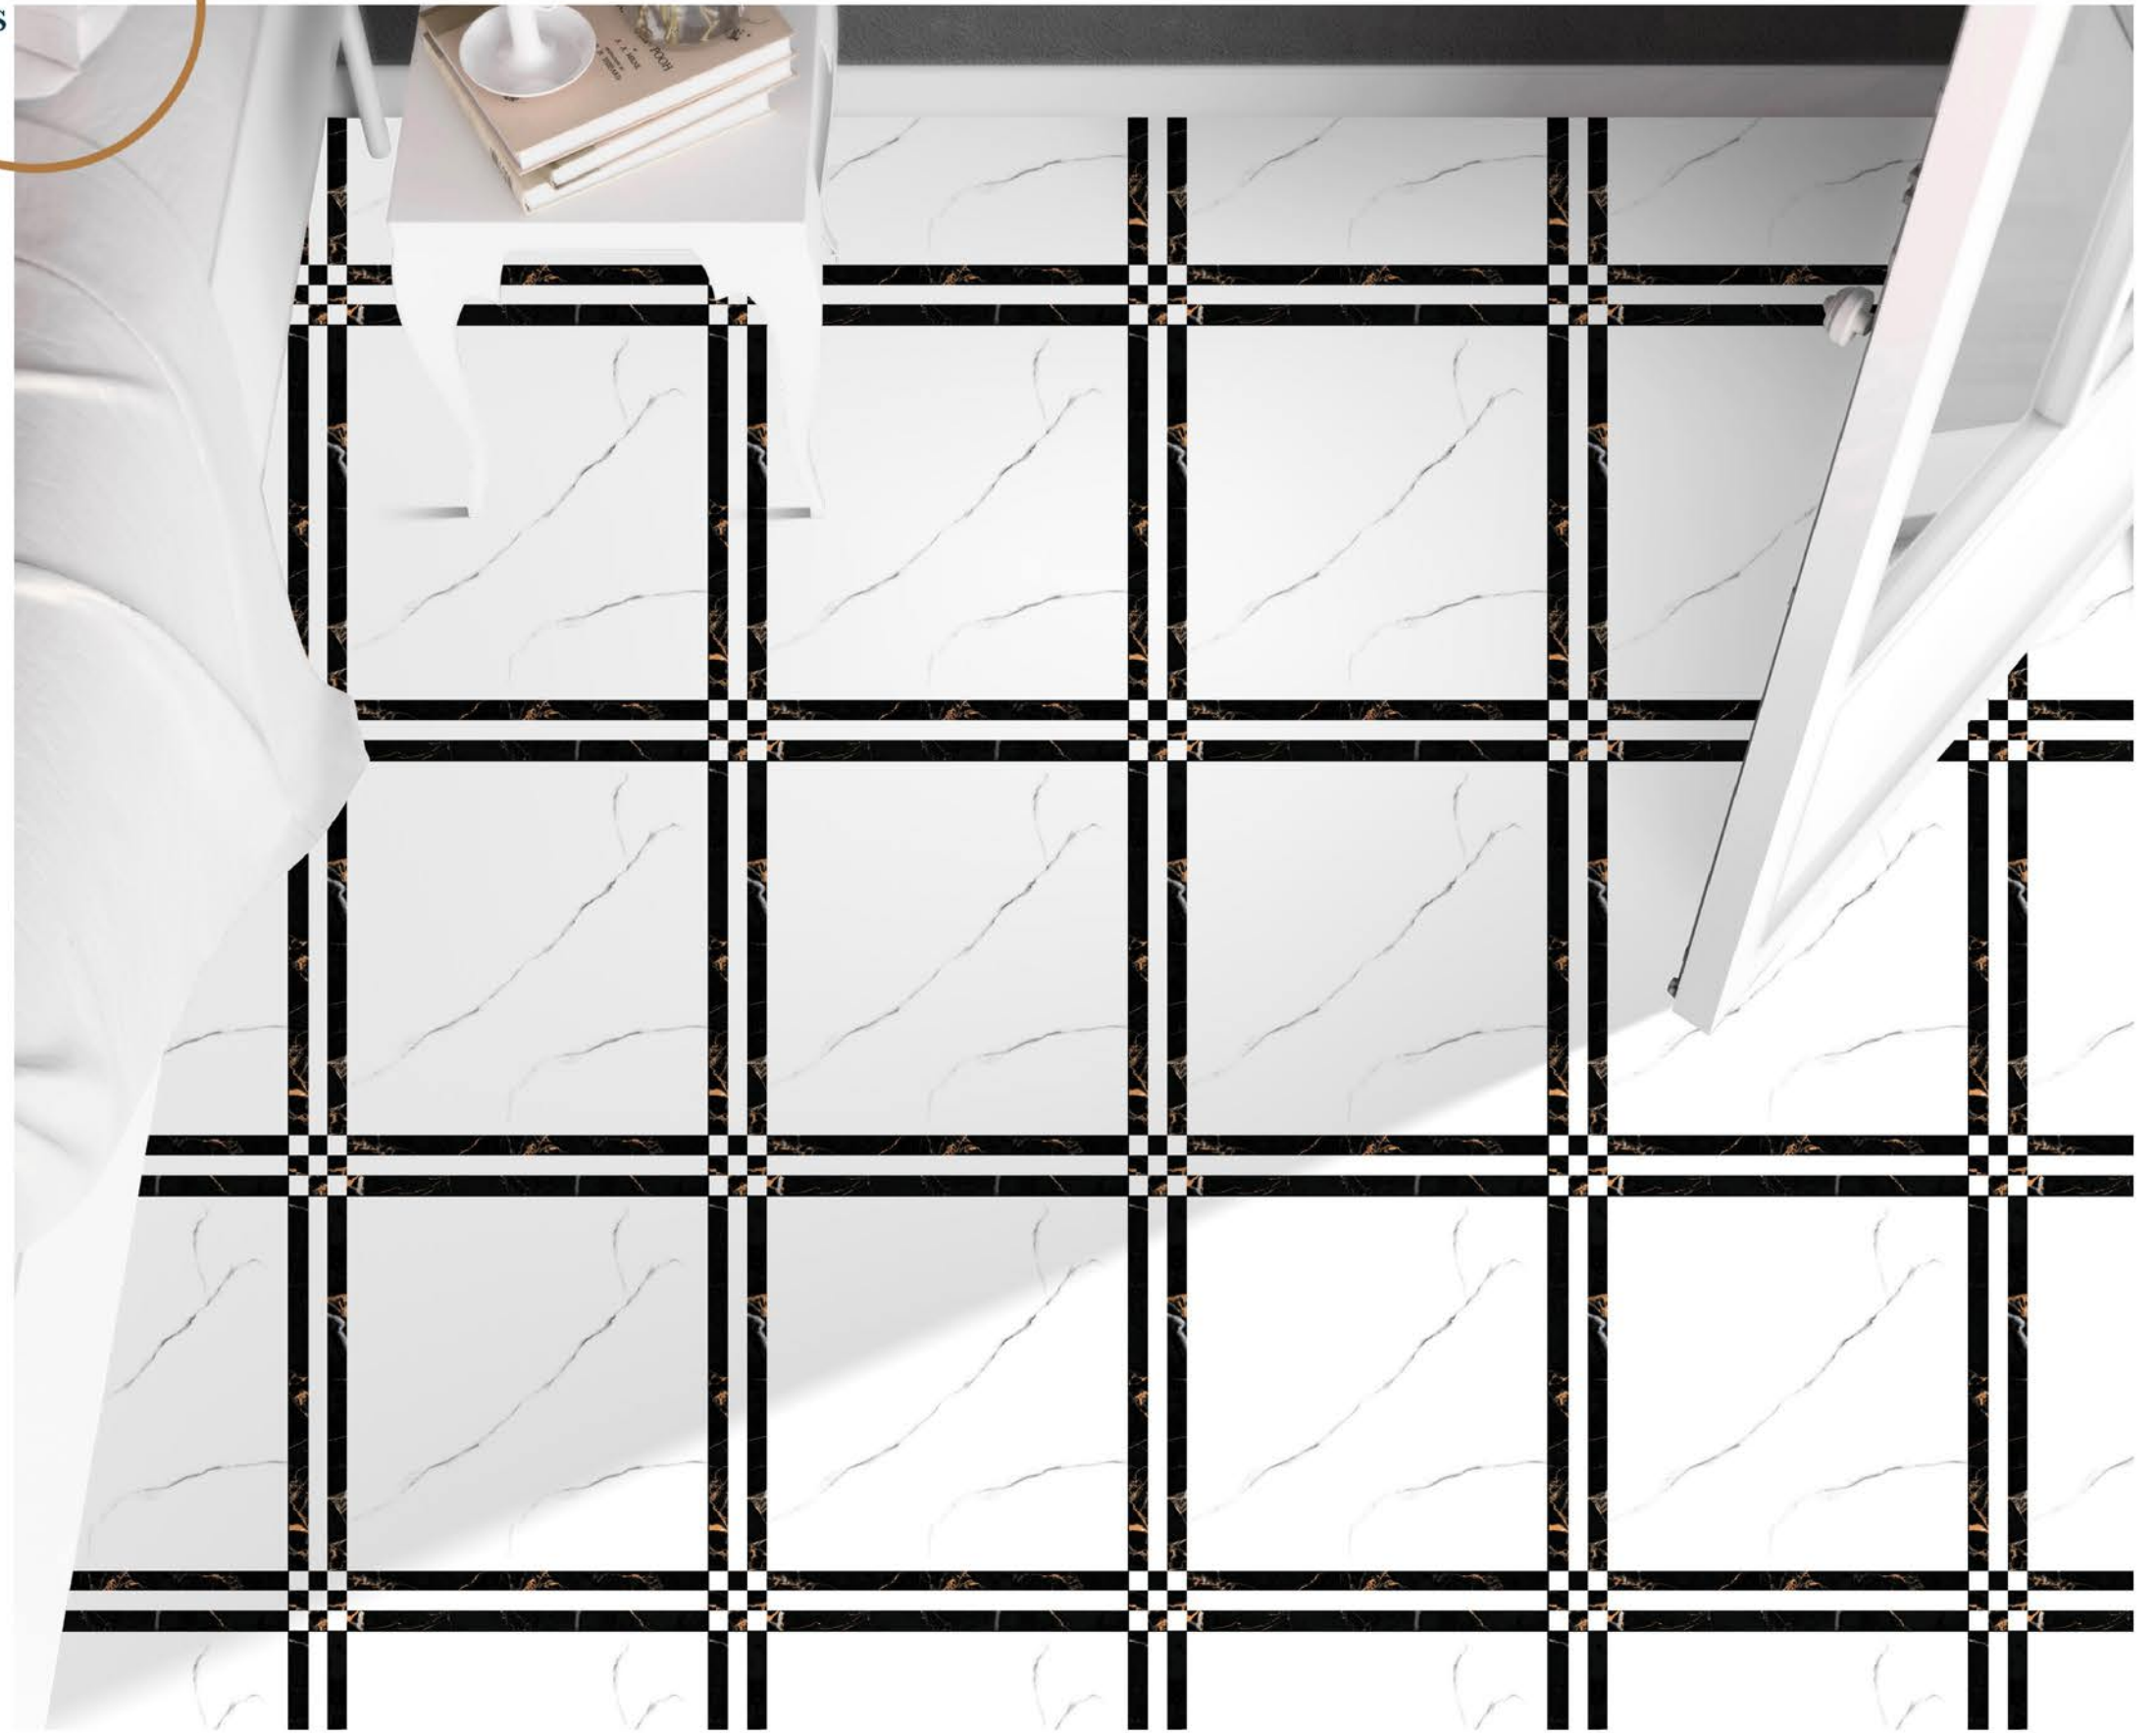

**600X600 MM**

**MATT**  
SERIES

**PEARS GOLDEN**

**PORCELINE TILES**

**600X600 MM**

  
**AZURA**  
INTERNATIONAL

**MATT**  
SERIES

**PIATA BIANCO**