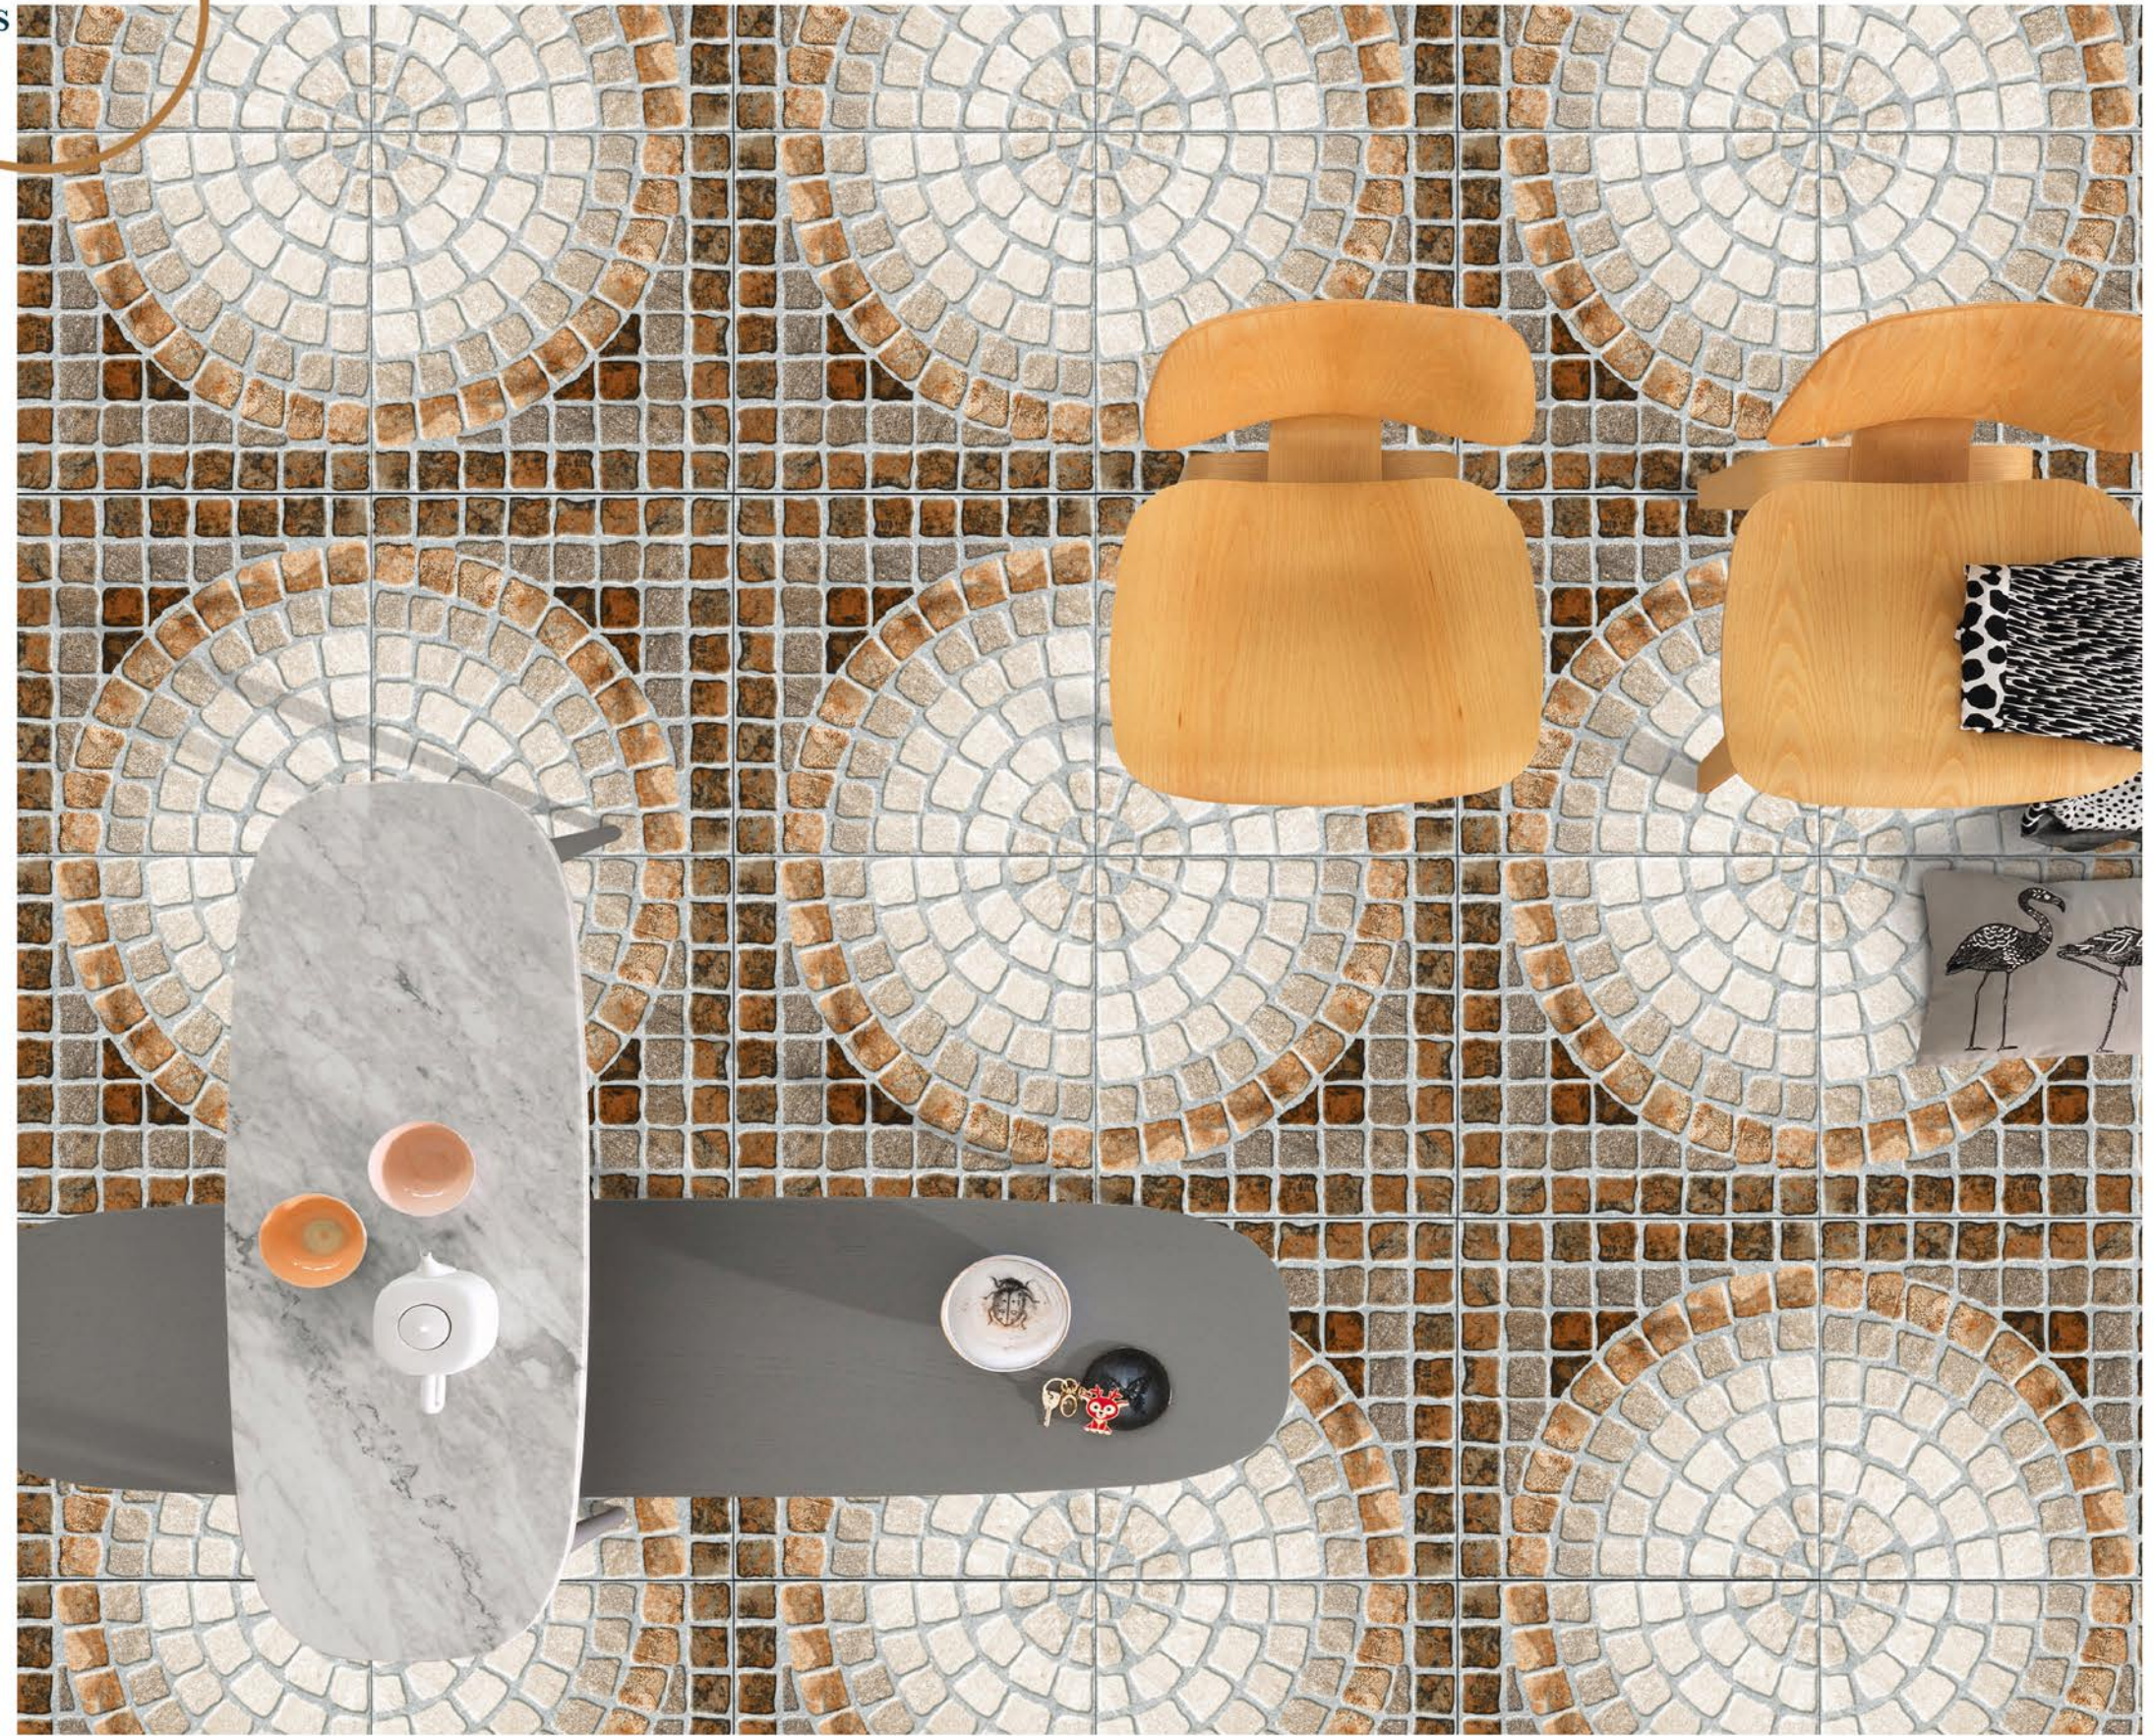

**600X600 MM**

**MATT**  
SERIES

**STACKED HEWN STONE**

**PORCELINE TILES**

**600X600 MM**

  
**AZURA**  
INTERNATIONAL

**MATT**  
SERIES

**SHINY SQUIRE BEIGE**