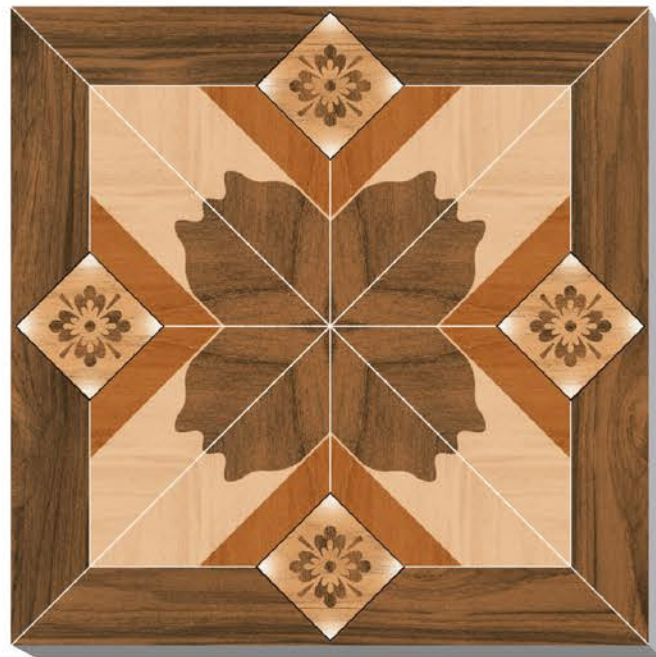

**600X600 MM**

  
**AZURA**  
INTERNATIONAL

**MATT**  
SERIES

**ARADOR BLUE**

**PORCELINE TILES**

**600X600 MM**

  
**AZURA**  
INTERNATIONAL

**MATT**  
SERIES