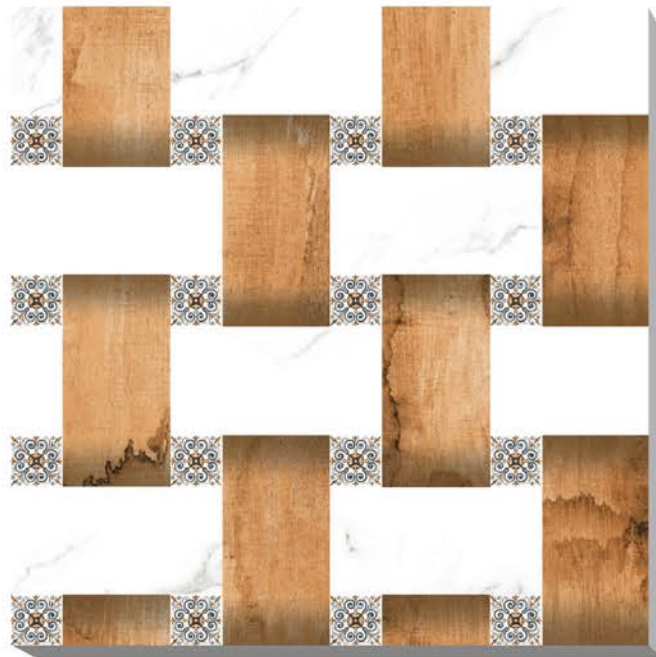

MATT
SERIES

WINDMILL WHITE