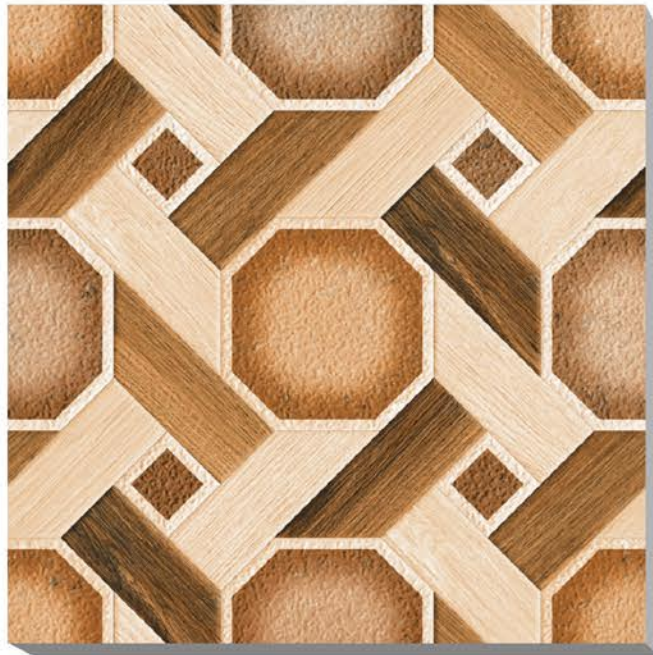

MATT
SERIES

BALBOA CUBE 3D