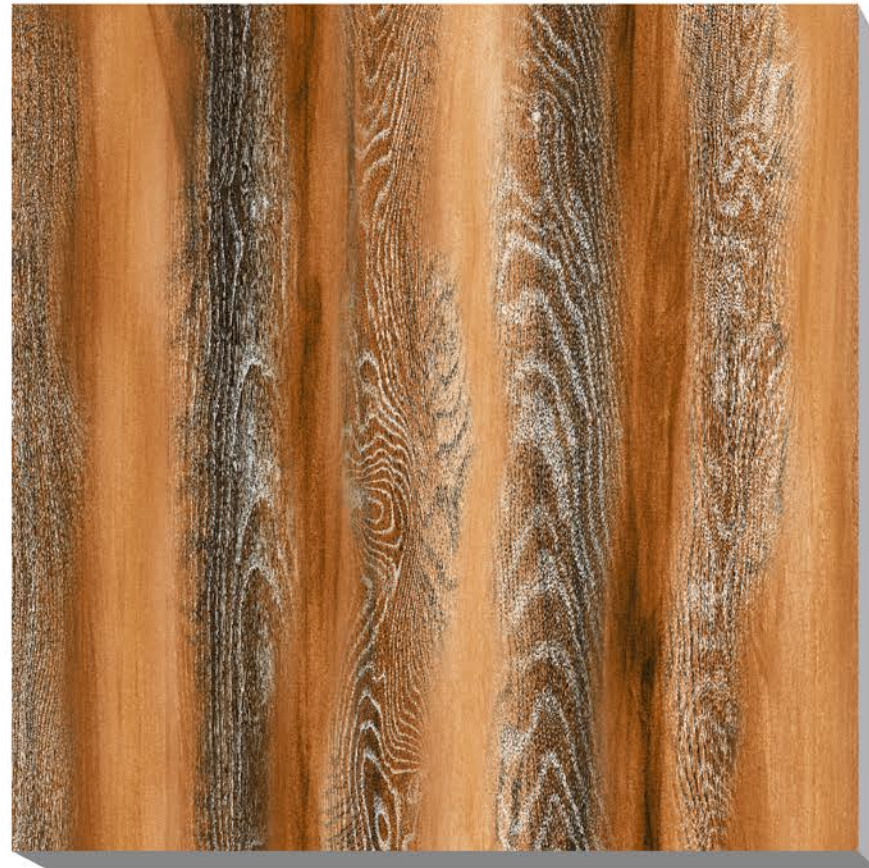

600X600 MM

DUTRON

4_PICE_RENDOM

LAPATO
SERIES

ELANTASDECK WOOD

PORCELINE TILES

600X600 MM

ELANTASDECK WOOD