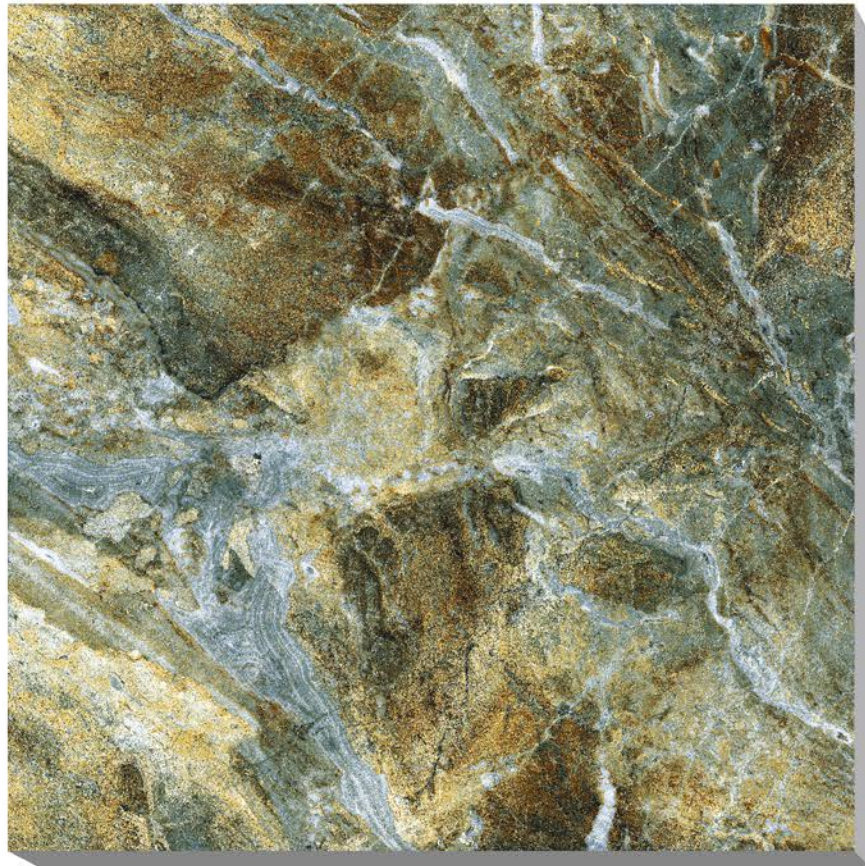

GREAVES BROWN

LAPATO
SERIES

INDOKEM

AZURA
INTERNATIONAL

PORCELINE TILES

600X600 MM

INDOKEM

LAPATO
SERIES