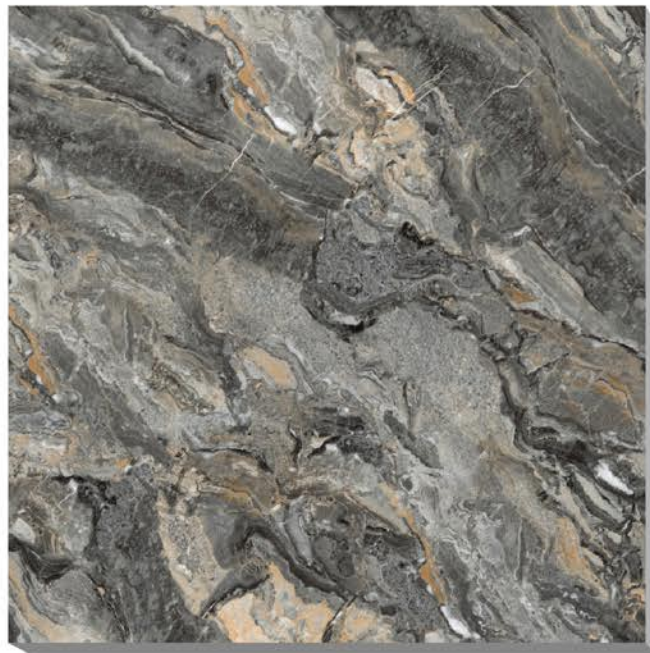

LAPATO
SERIES

STOVEC

PORCELAIN TILES

600X600 MM

STOVEC

LAPATO
SERIES

SUN FLAG

PORCELINE TILES