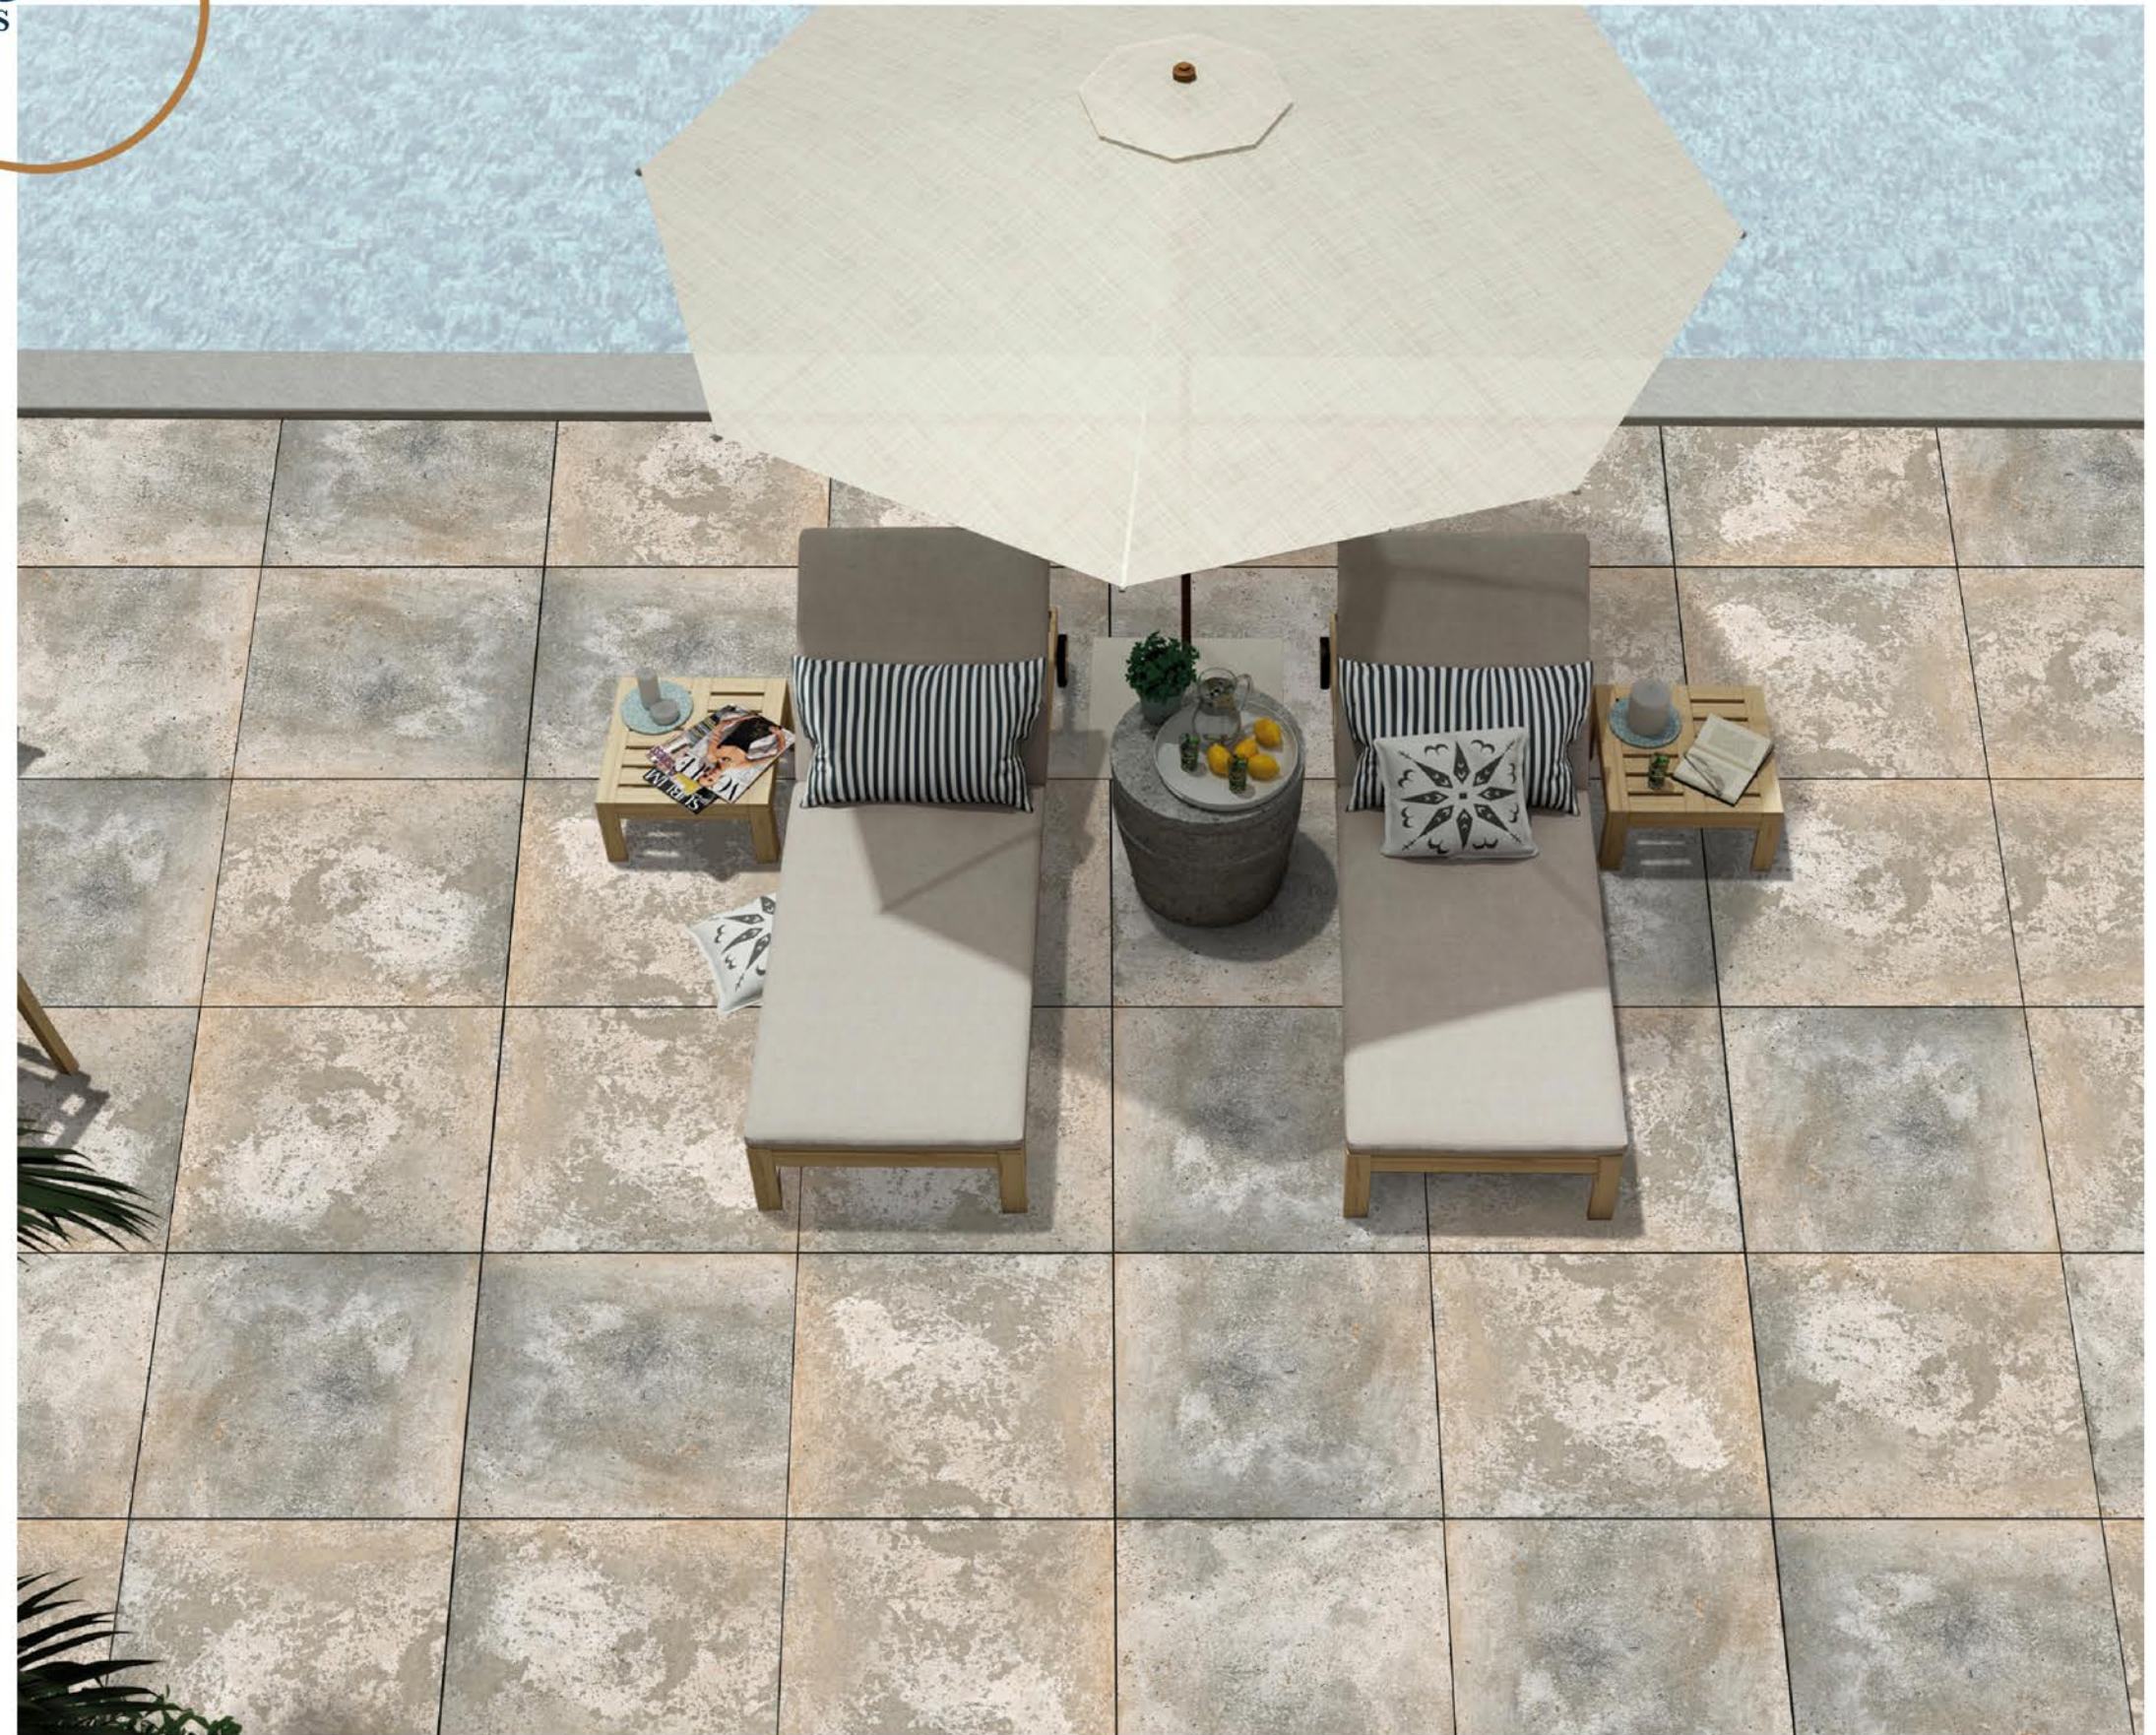

600X600 MM

ELPRO

LAPATO
SERIES

ENVAIR WOOD

PORCELINE TILES

600X600 MM

ENVAIR WOOD

EUREKA