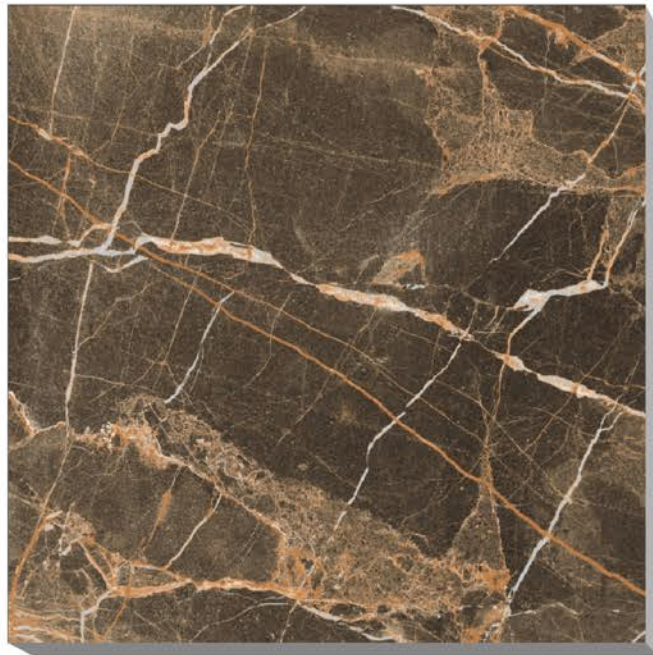

LAPATO
SERIES

KRATOS