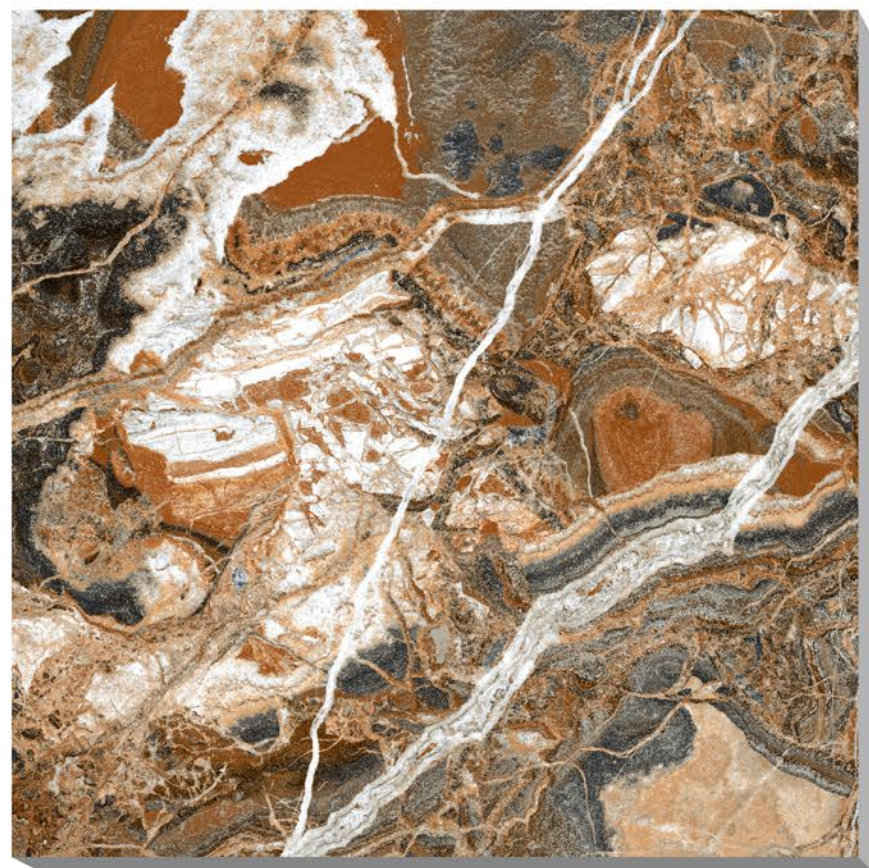

KOVALAM

KOVALAM

4_PICE_RENDOM