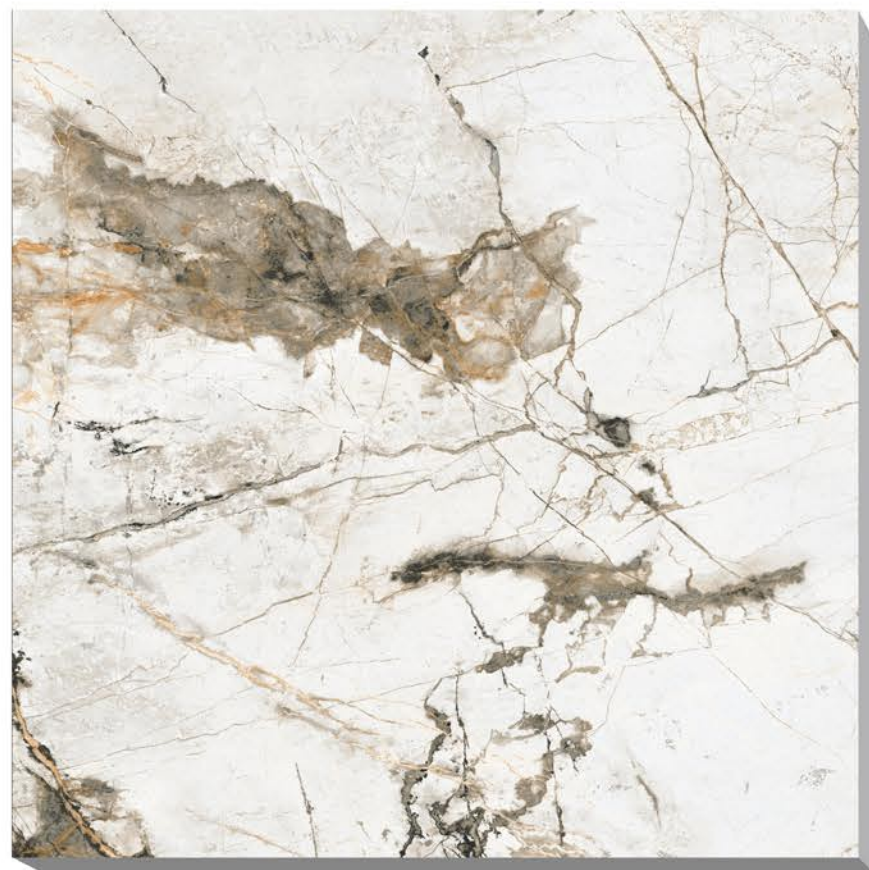

SKYLINE

4_PICE_RENDOM