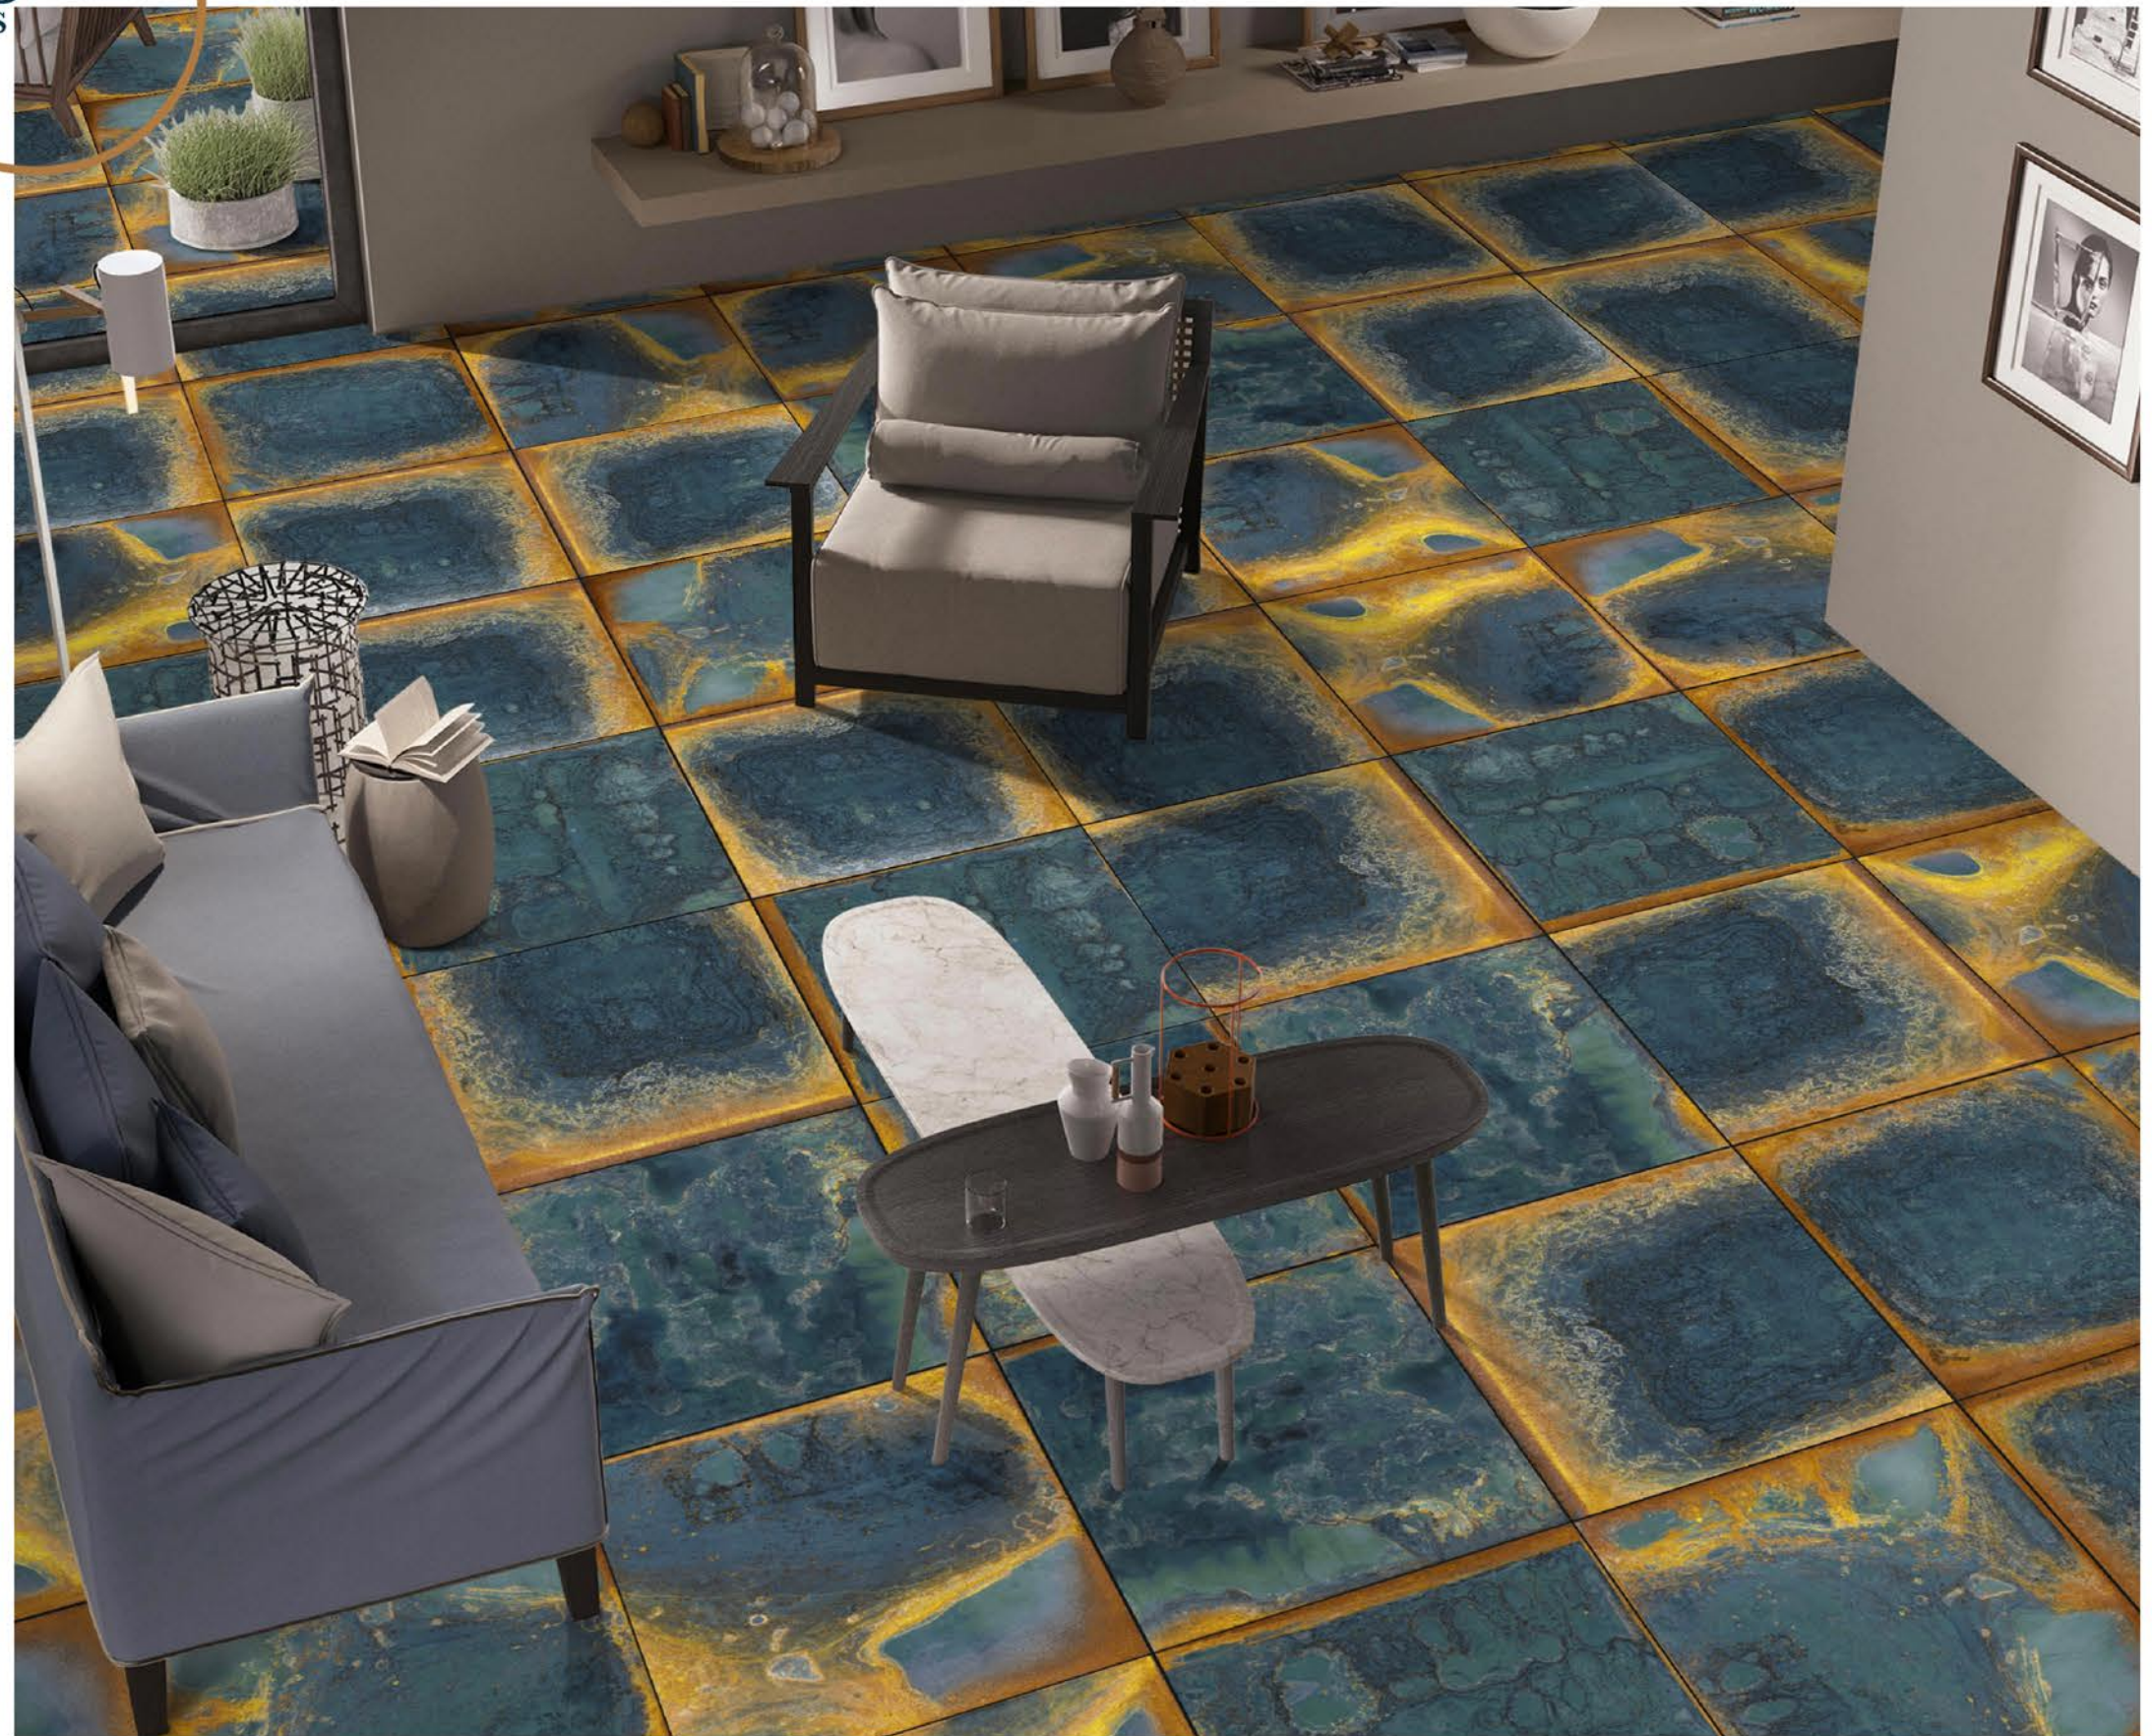

LAPATO
SERIES

TRITON

PORCELAIN TILES

600X600 MM

TRITON

4_PICE_RENDOM

LAPATO
SERIES

TULIVE