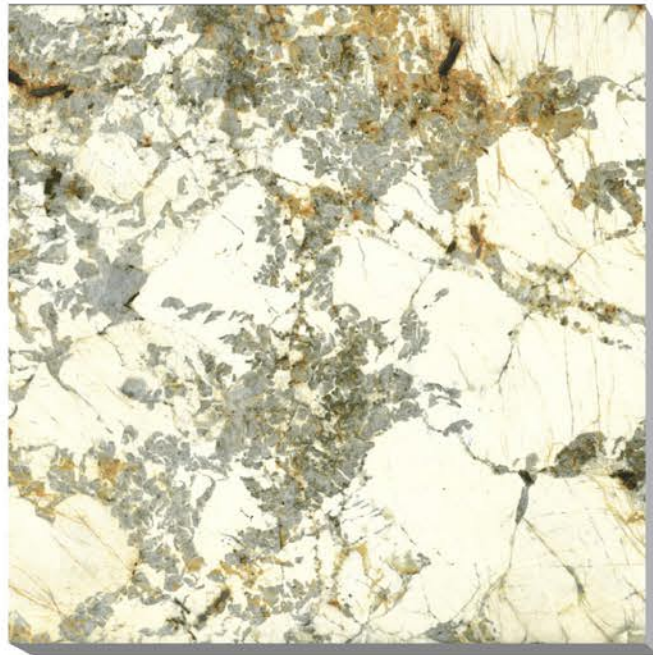

FLOMIC WHITE

LAPATO
SERIES

GABRIEL