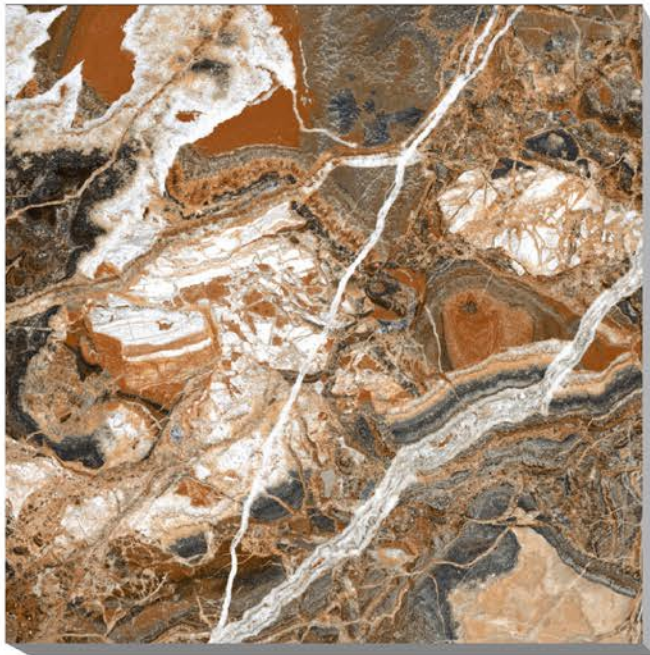

KINETIC WOOD

LAPATO
SERIES