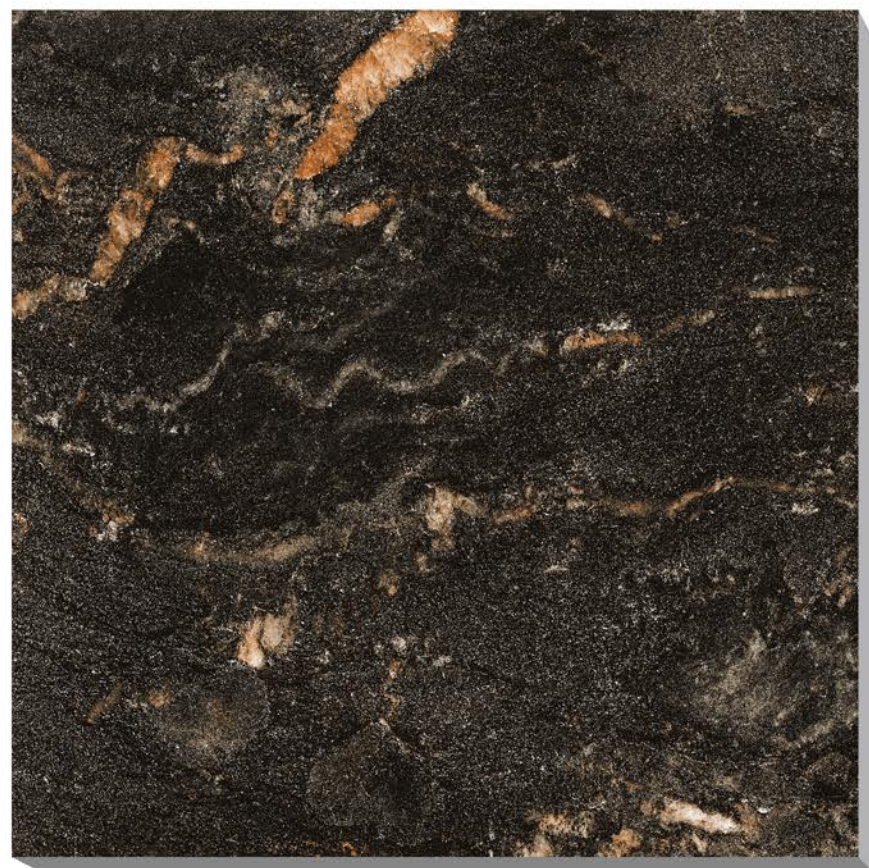

LAPATO
SERIES

NOOR BLACK

PORCELINE TILES

600X600 MM

NOOR BLACK

LAPATO
SERIES

NORTON

PORCELINE TILES