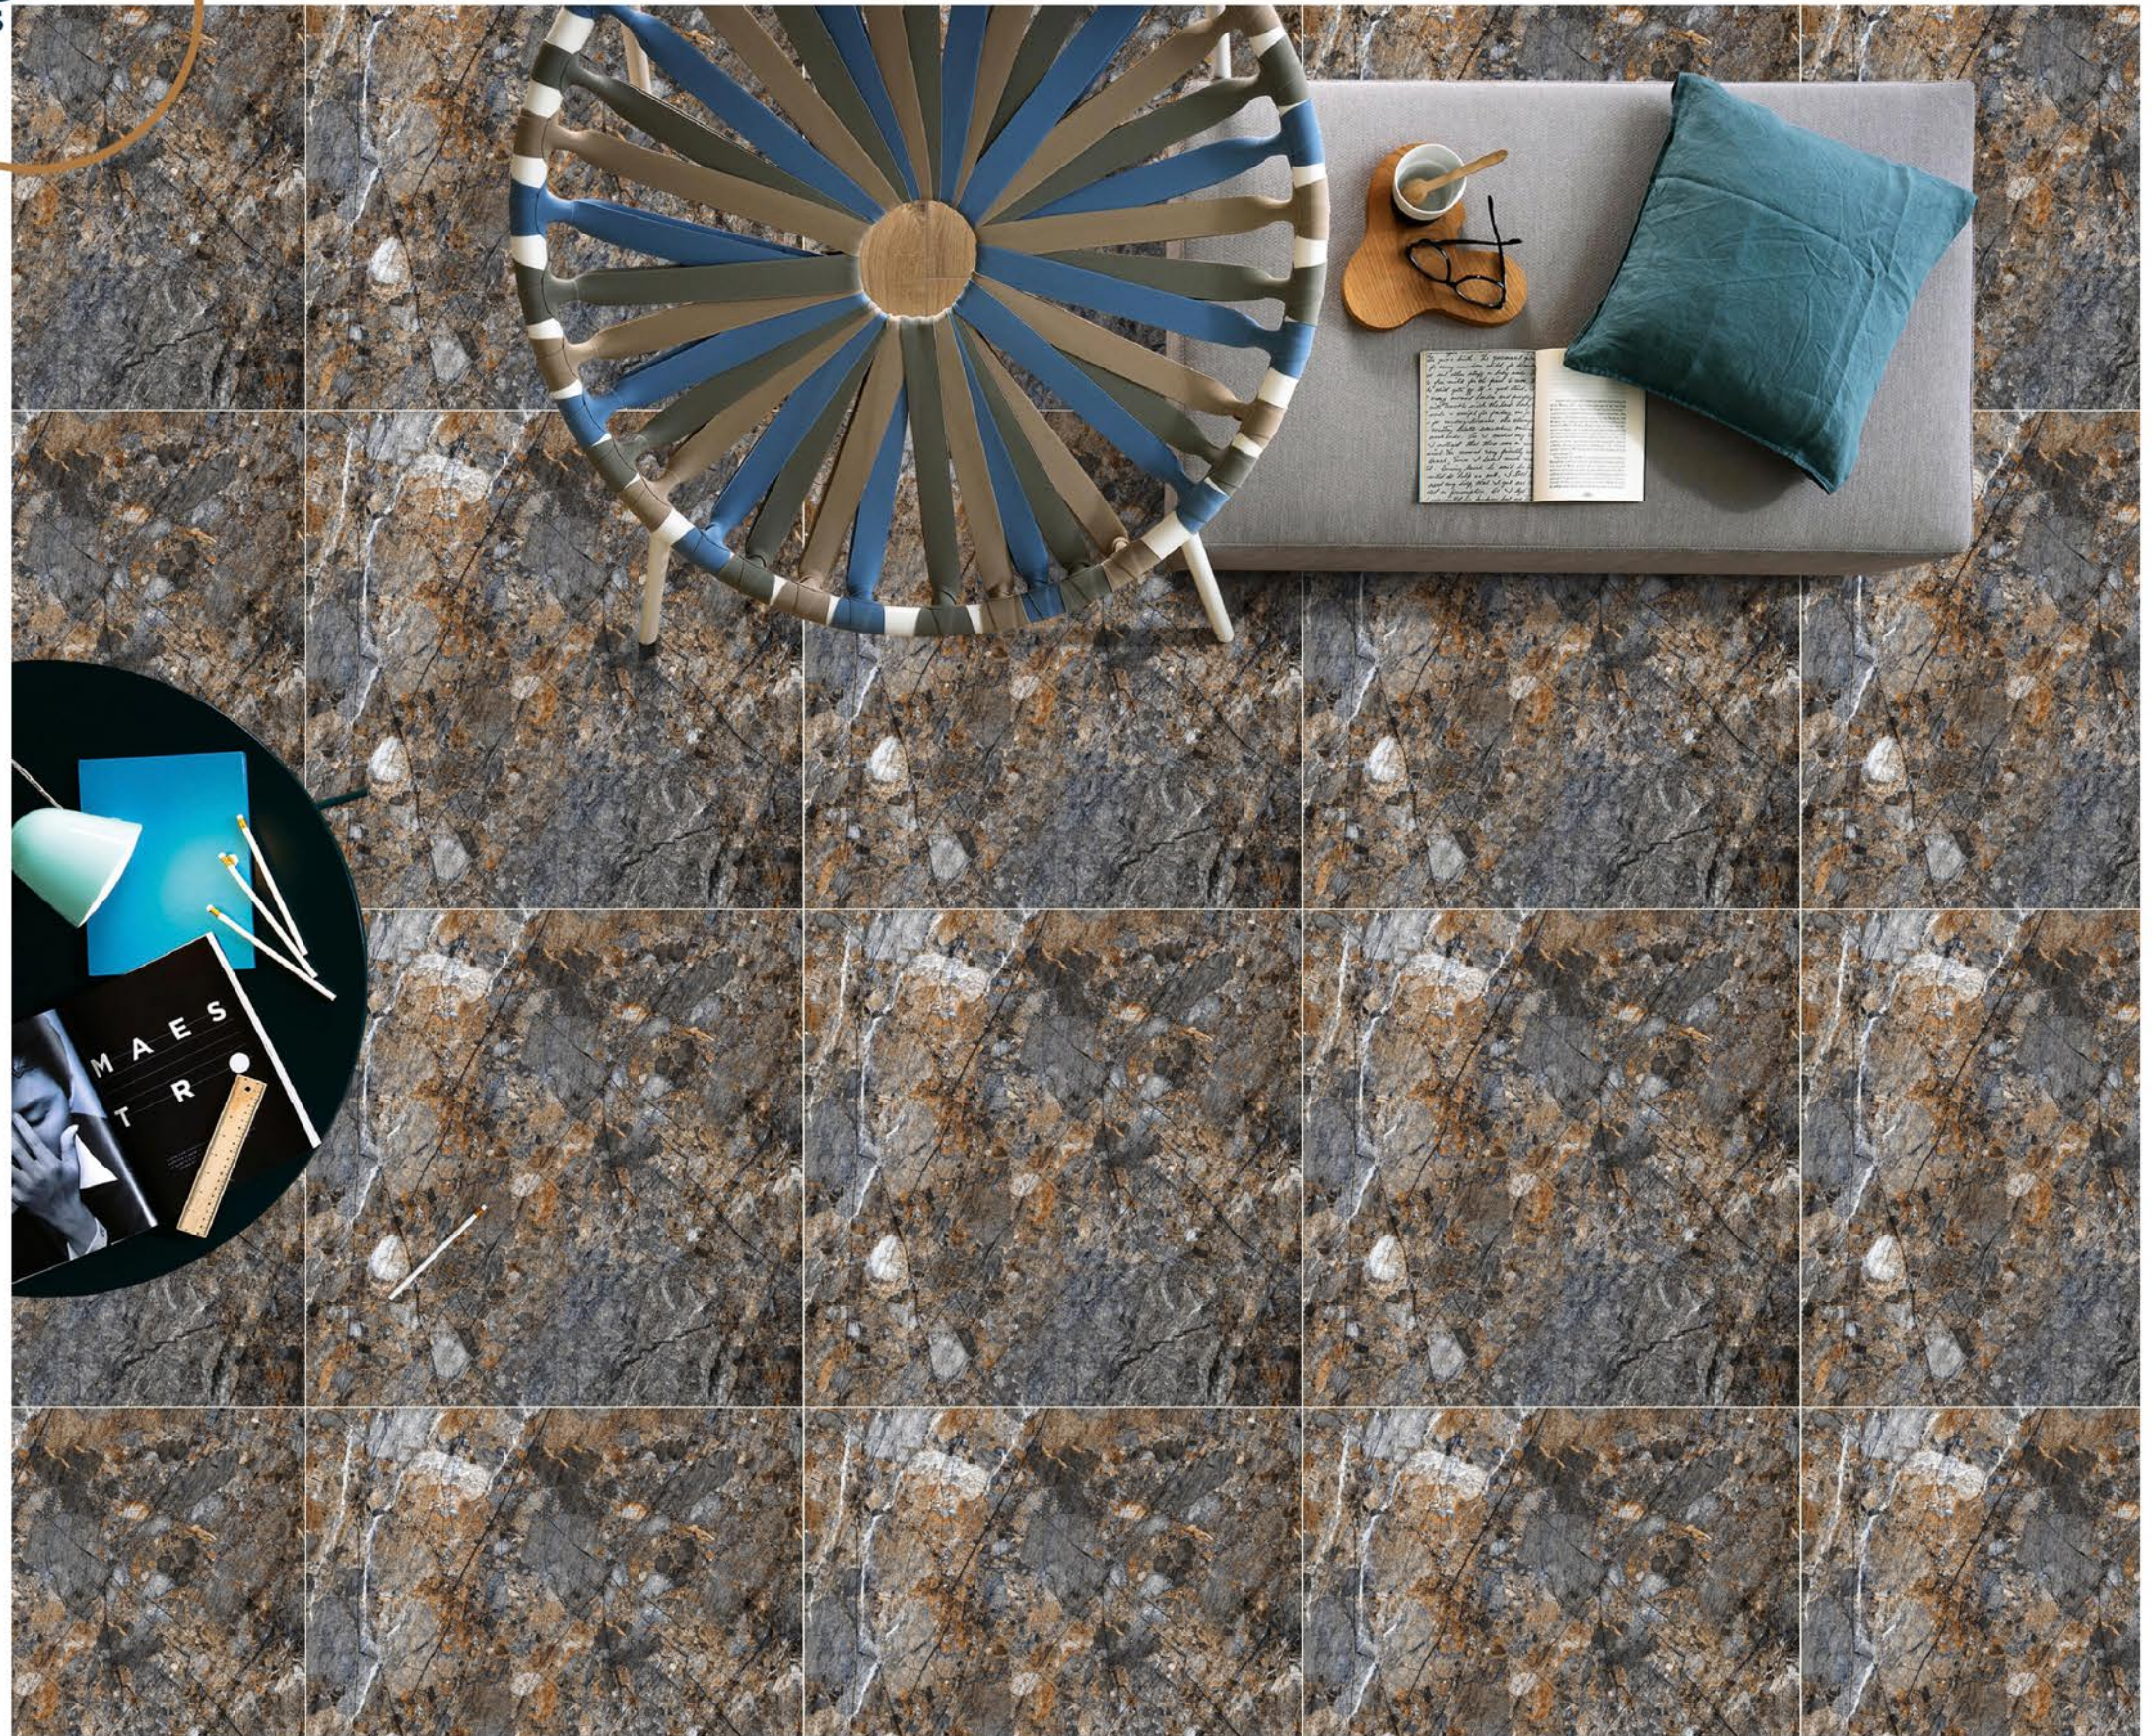

PORCELINE TILES

600X600 MM

THERMAX

LAPATO
SERIES

THOMAS BLACK

PORCELAIN TILES

600X600 MM

THOMAS BLACK