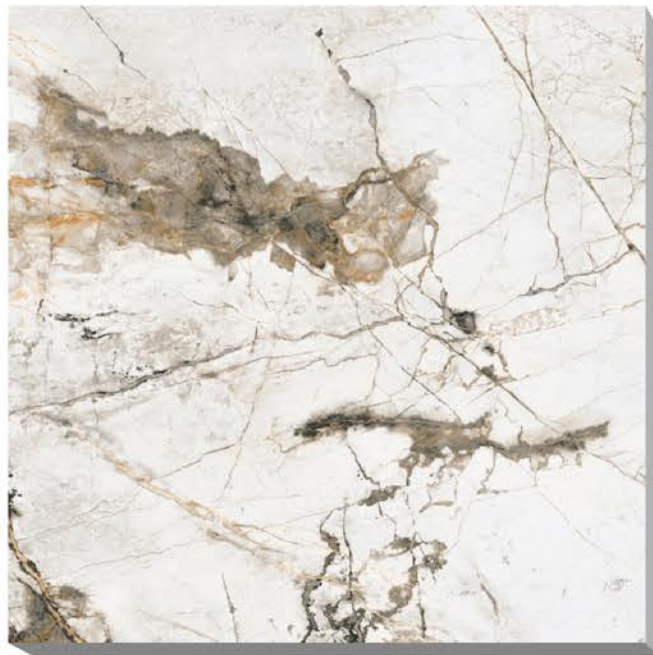

600X600 MM

SALORA

LAPATO
SERIES

SHELLSTONE GREY

PORCELINE TILES

600X600 MM

SHELLSTONE GREY

LAPATO
SERIES