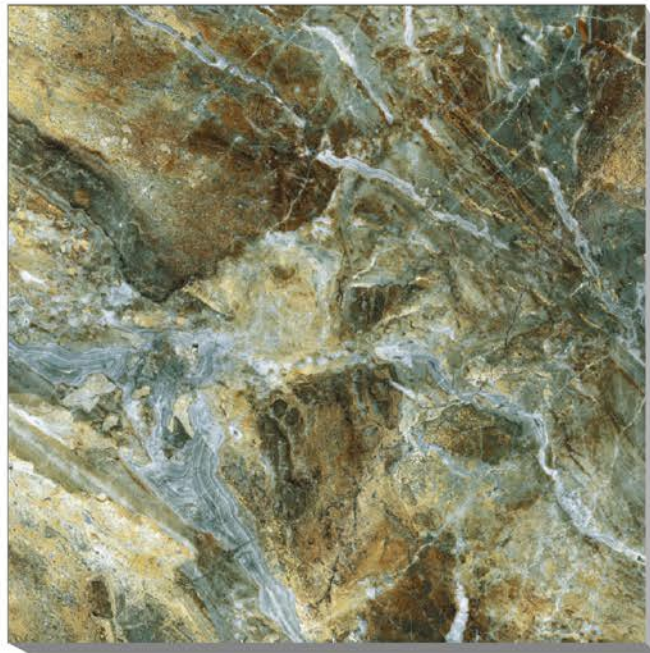

LAPATO
SERIES

INDOKEM

AZURA
INTERNATIONAL

PORCELINE TILES

600X600 MM