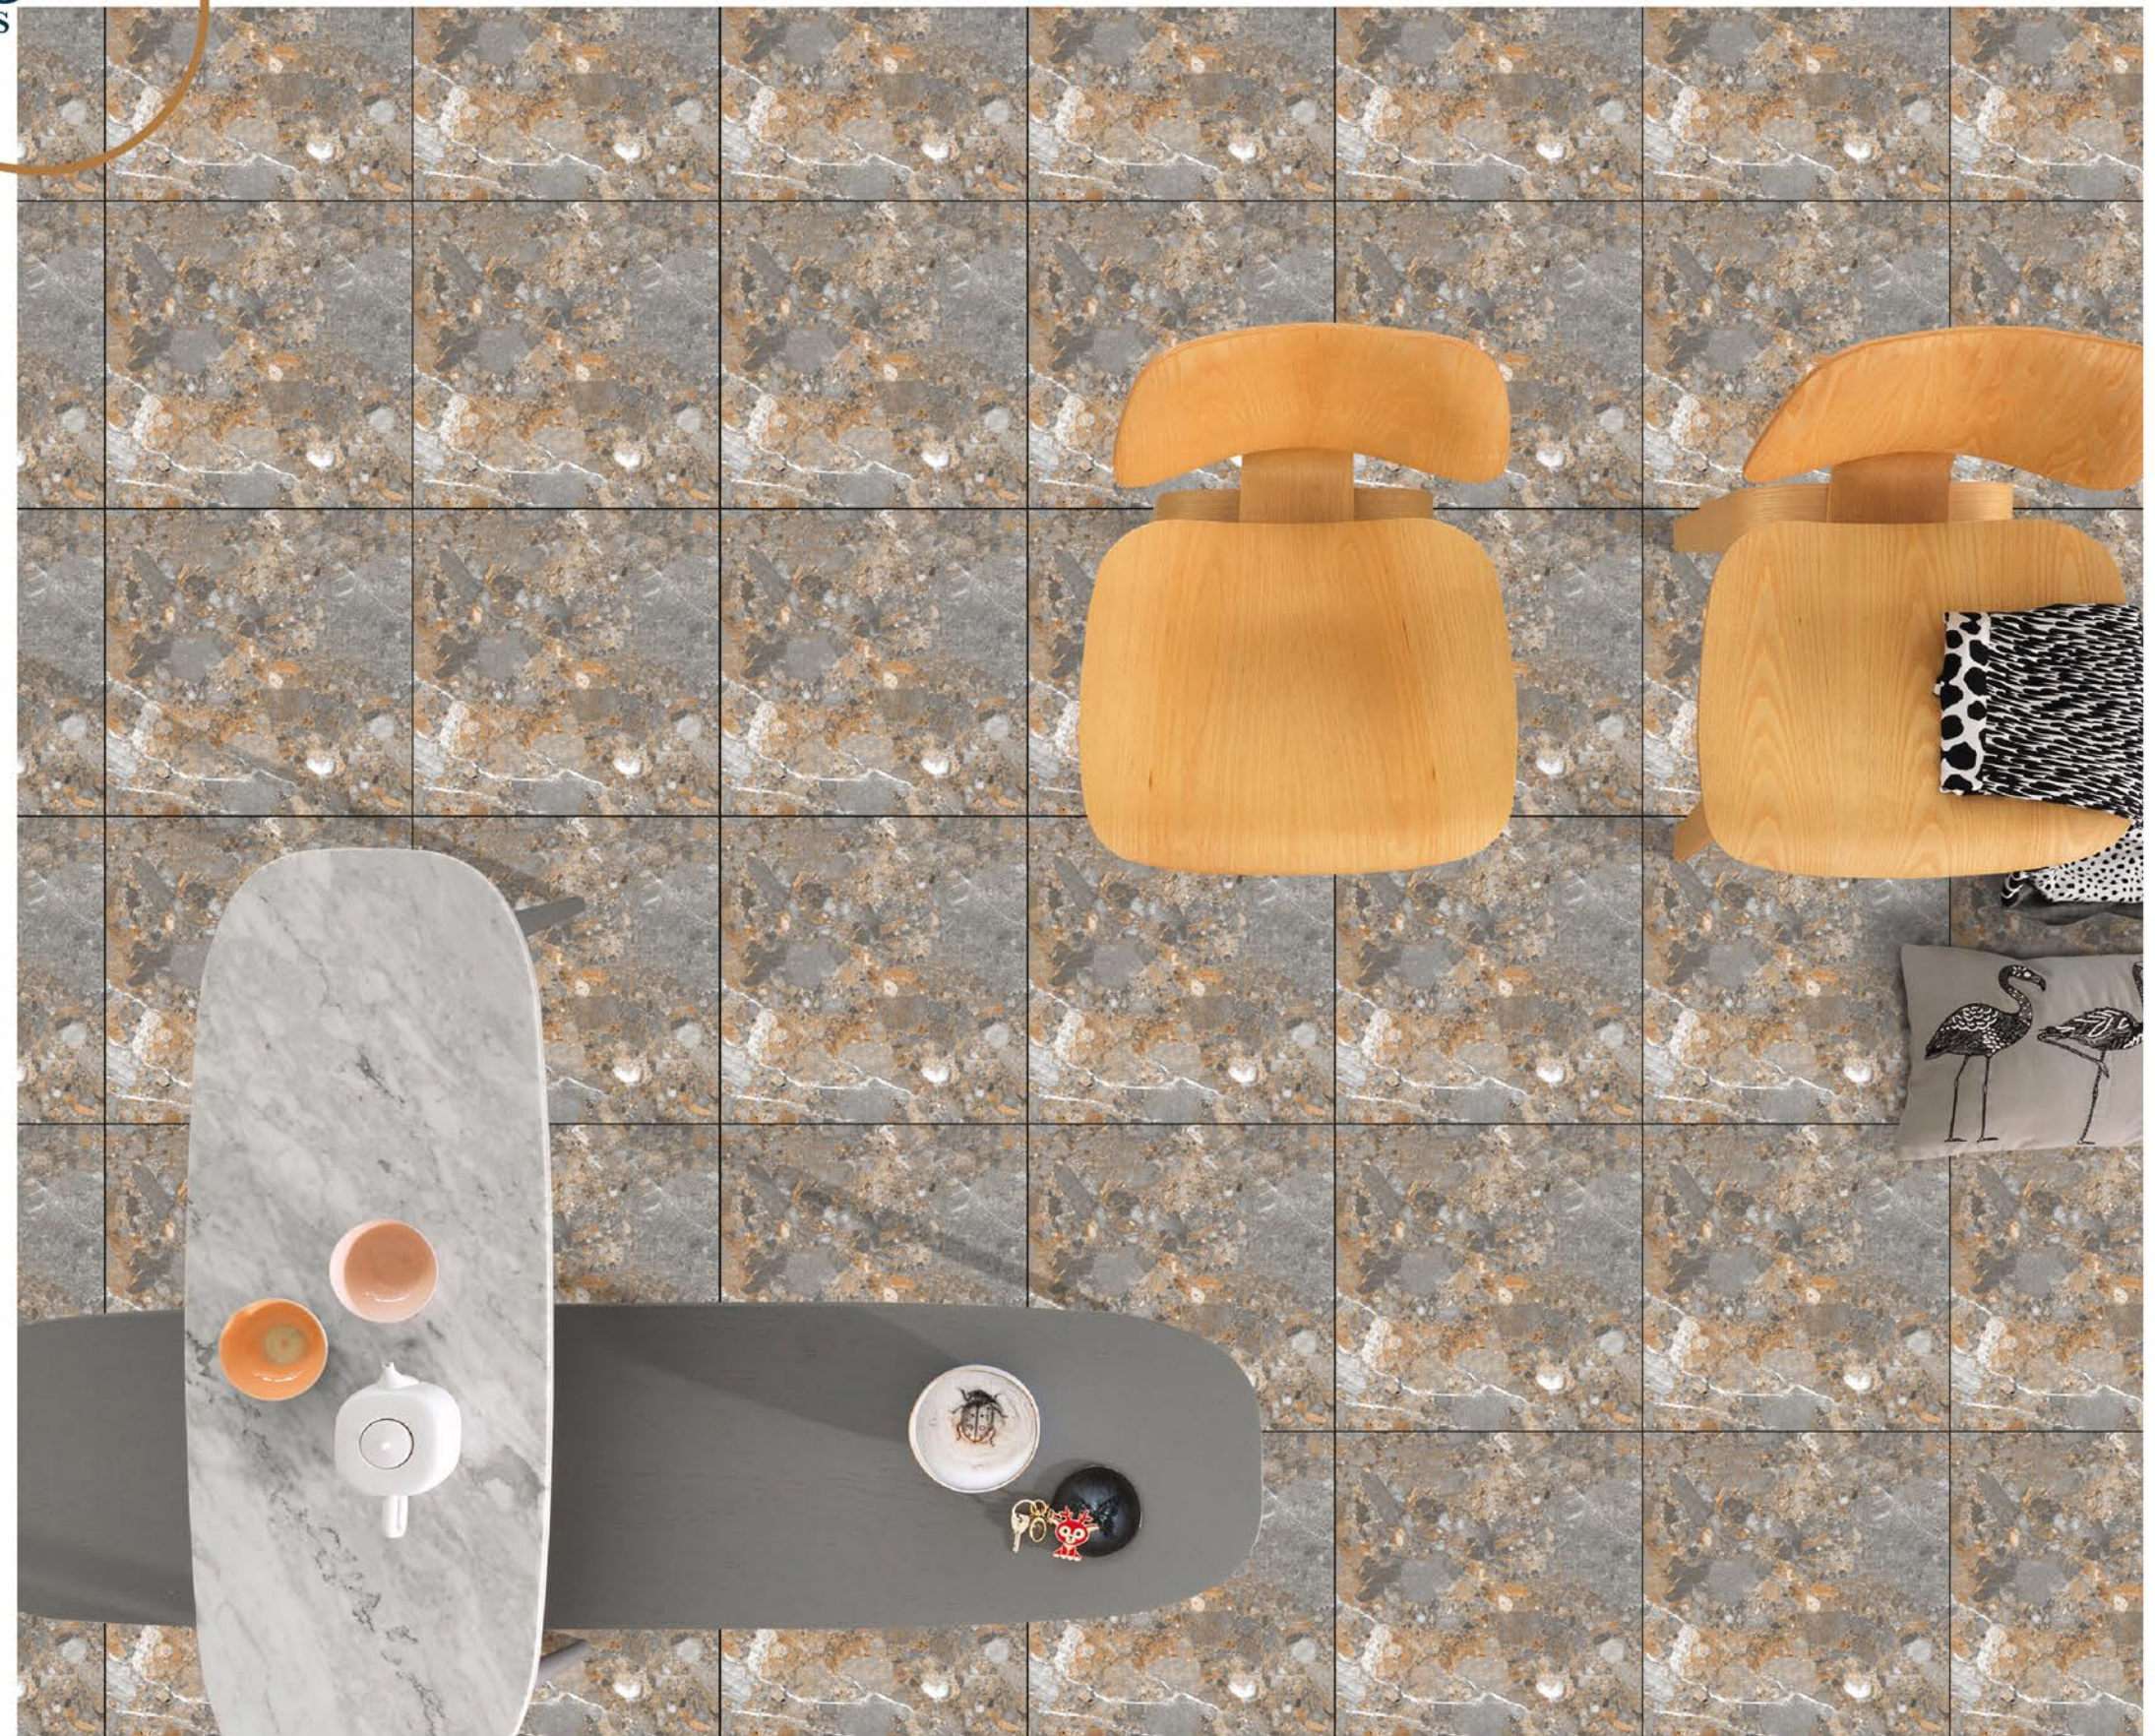

PORCELINE TILES

600X600 MM

AZURA
INTERNATIONAL

ZENSAR

LAPATO
SERIES

ZODIAC

AZURA
INTERNATIONAL

PORCELINE TILES