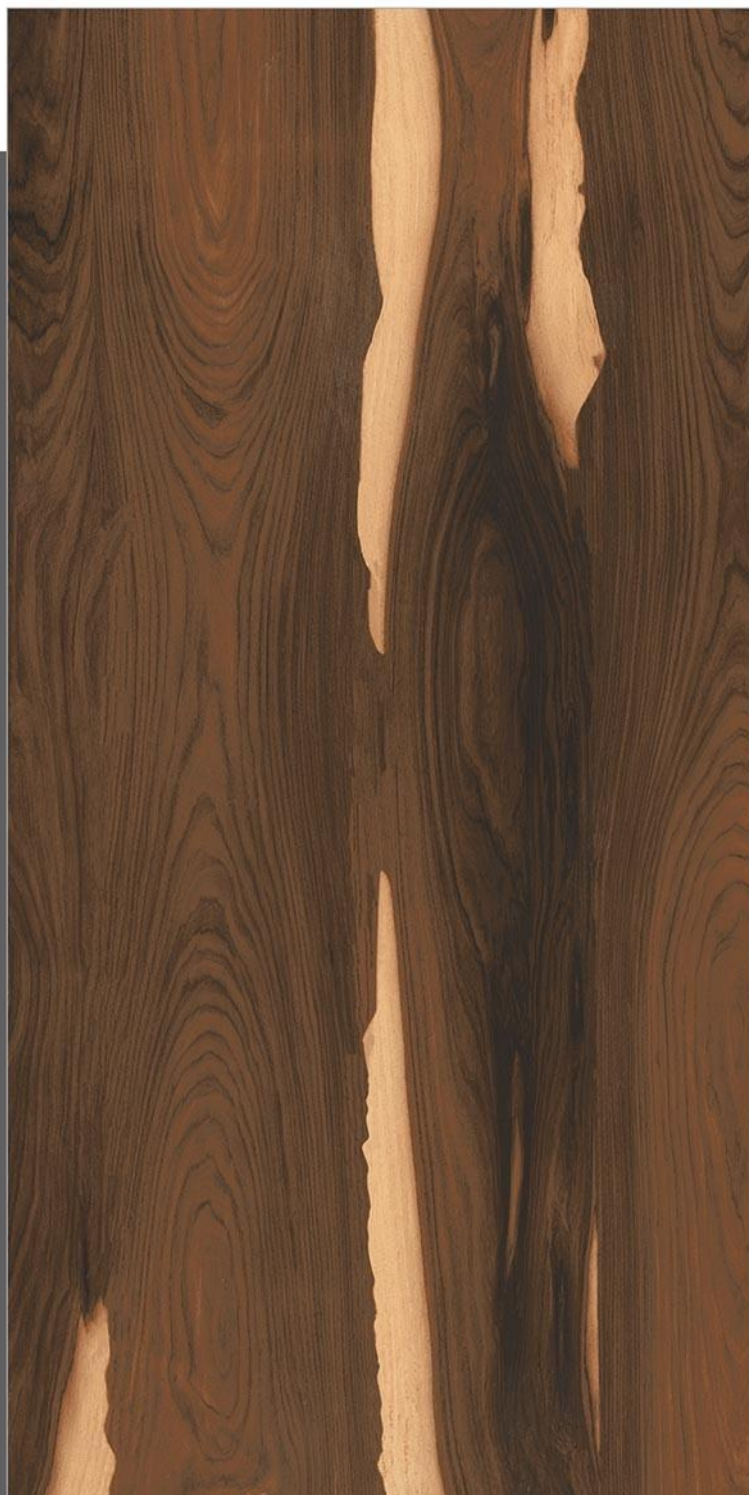

WOODEN

COLLECTION

Firewood

— GVT | 600x1200mm | Matt

Random
4