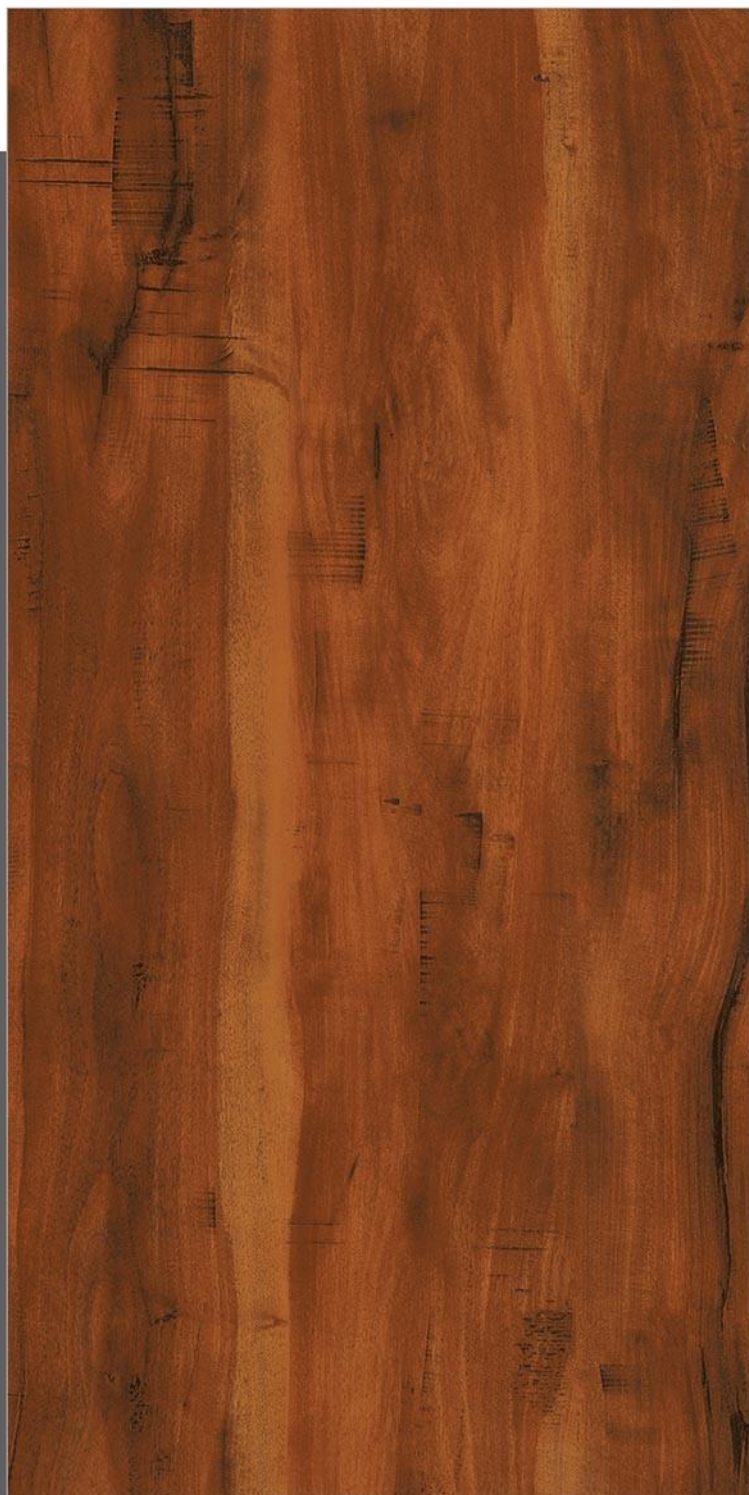

WOODEN

COLLECTION

Cherry Wood

— GVT | 600x1200mm | Matt

Random
4