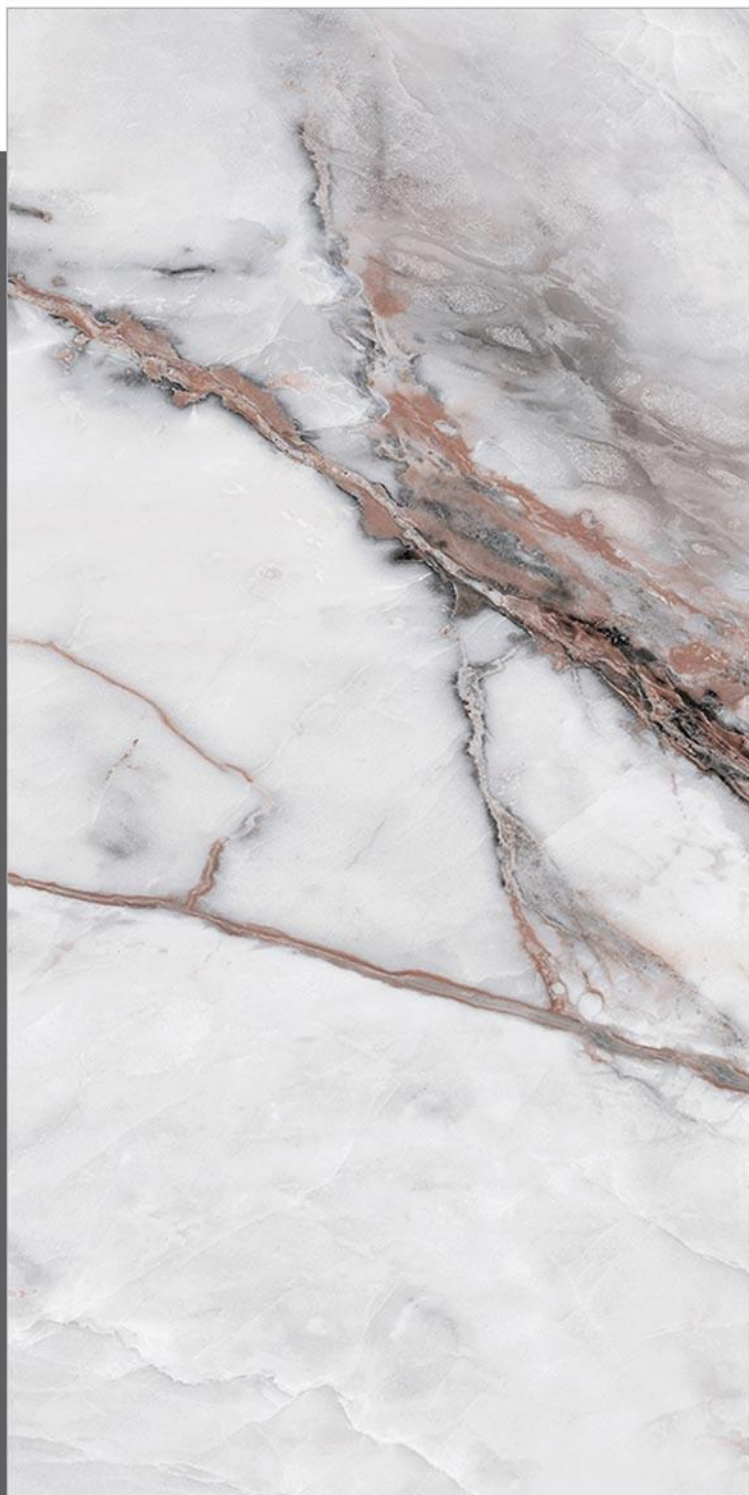

Brazilian Red

— PGVT | 600x1200mm | Glossy

Random
6