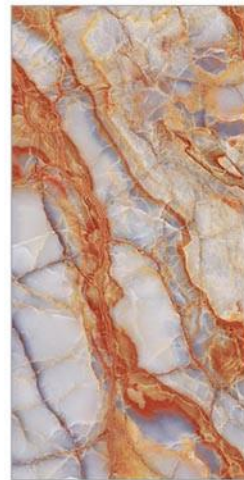

— PGVT | 600x1200mm | Glossy

Random
2

-
-
-
-
-
-
-
-
-

Onyx Cloud Green

— PGVT | 600x1200mm | Glossy

Random
3

Onyx Cloud Pink

— PGVT | 600x1200mm | Glossy

Random
3

Onyx Vista

— PGVT | 600x1200mm | Glossy

Random
4

Pissato Verde

— PGVT | 600x1200mm | Glossy

Random
4

Royal Crema