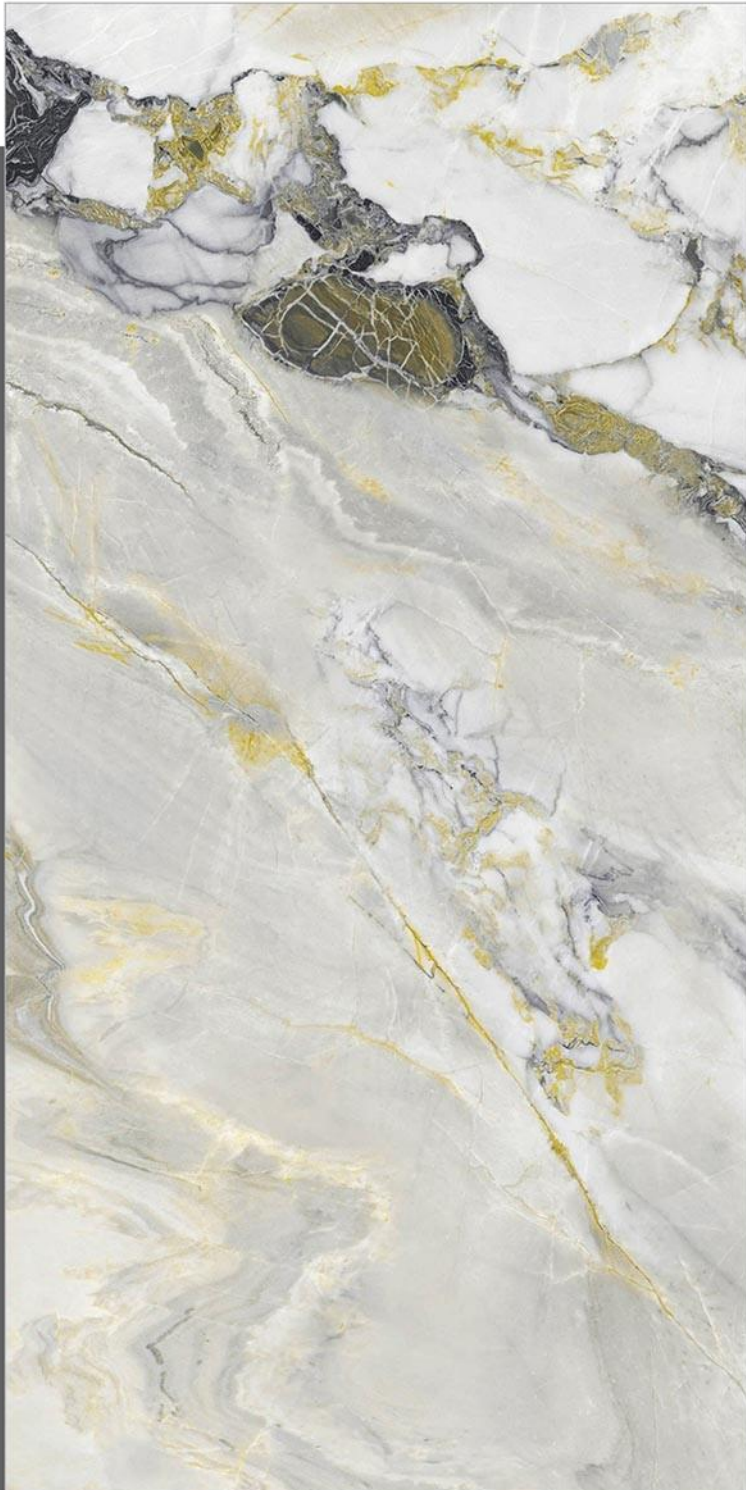

Random
3

Onyx Vista

— PGVT | 600x1200mm | Glossy

Random
4

Pissato Verde

— PGVT | 600x1200mm | Glossy

Random
4

Royal Crema