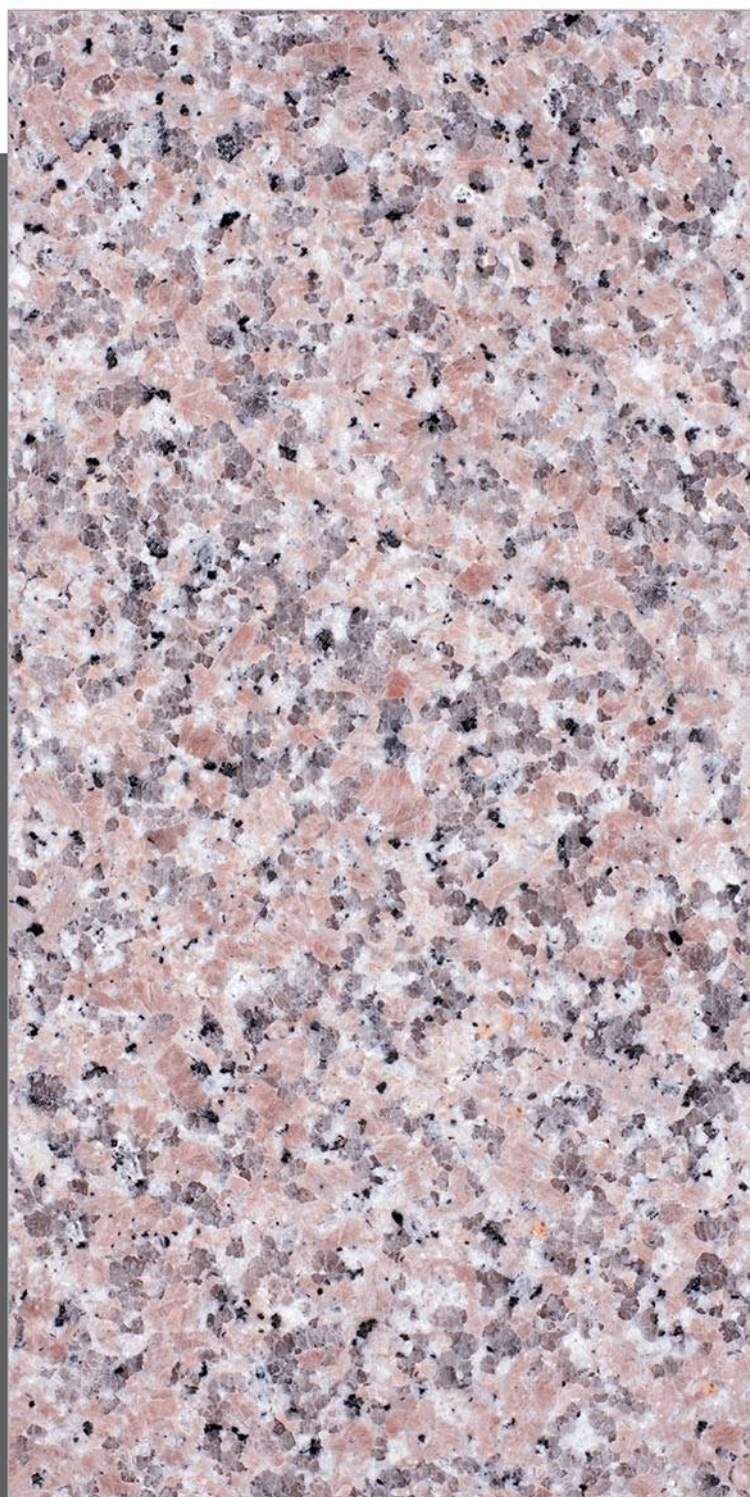

Cinza Pink

— PGVT | 600x1200mm | Glossy

Random
2