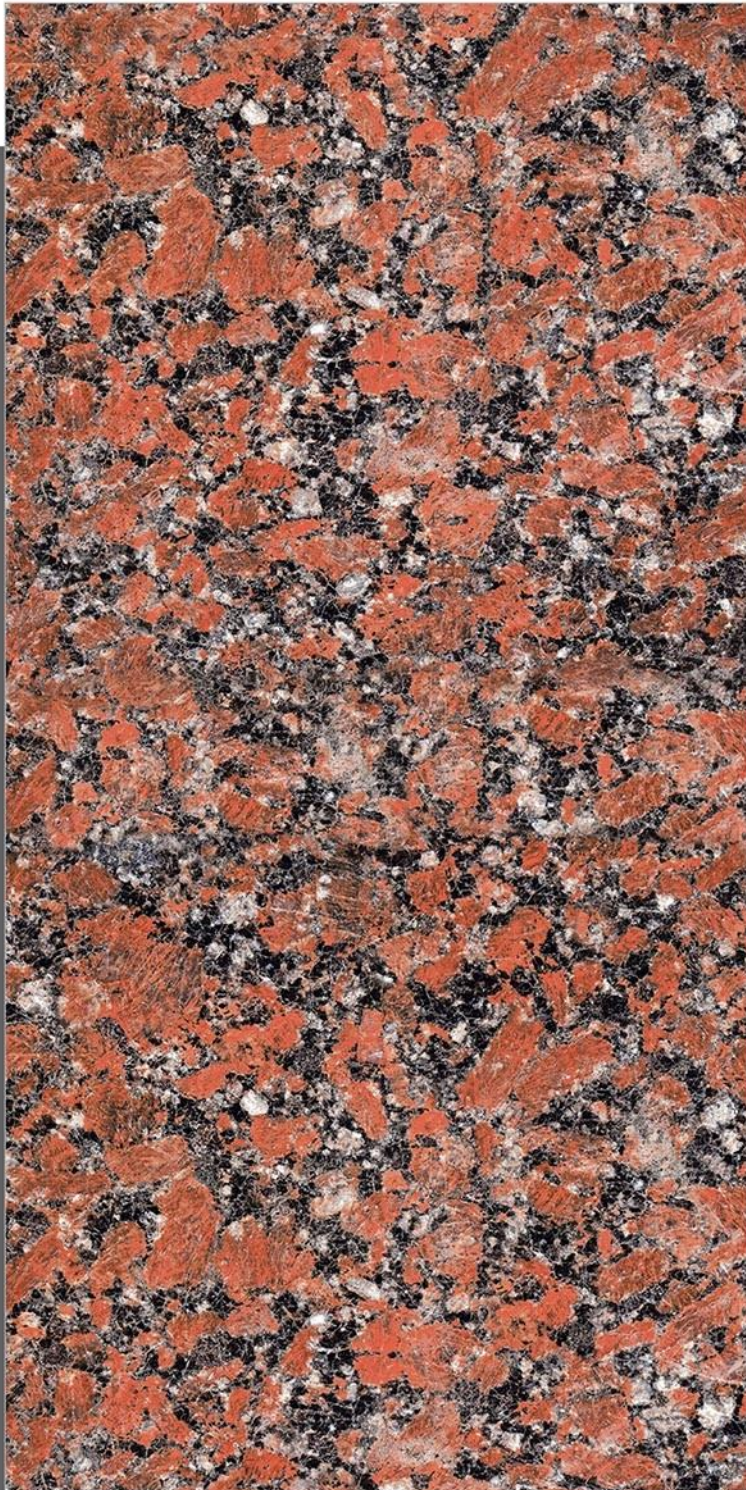

Morning Rose

— PGVT | 600x1200mm | Glossy

Random
2