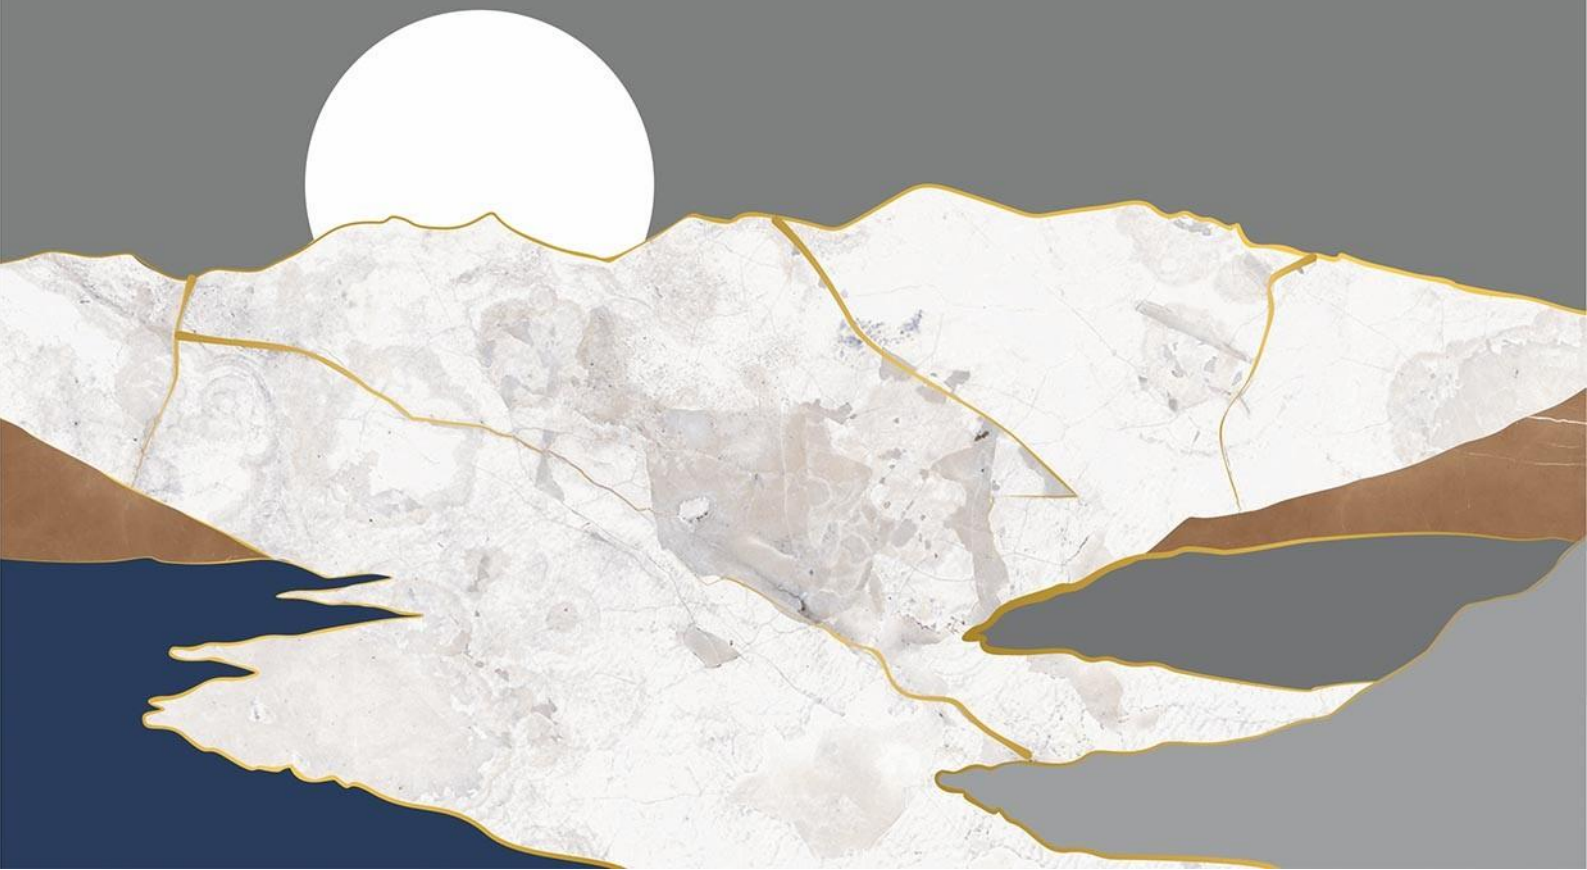

Platinum
COLLECTION

AZURA

INTERNATIONAL

LUXURIOUSLY
FLAWLESS

600x1200mm

GLAZED VITRIFIED TILES

COLLECTION 2023

COMPOSING INSPIRATION