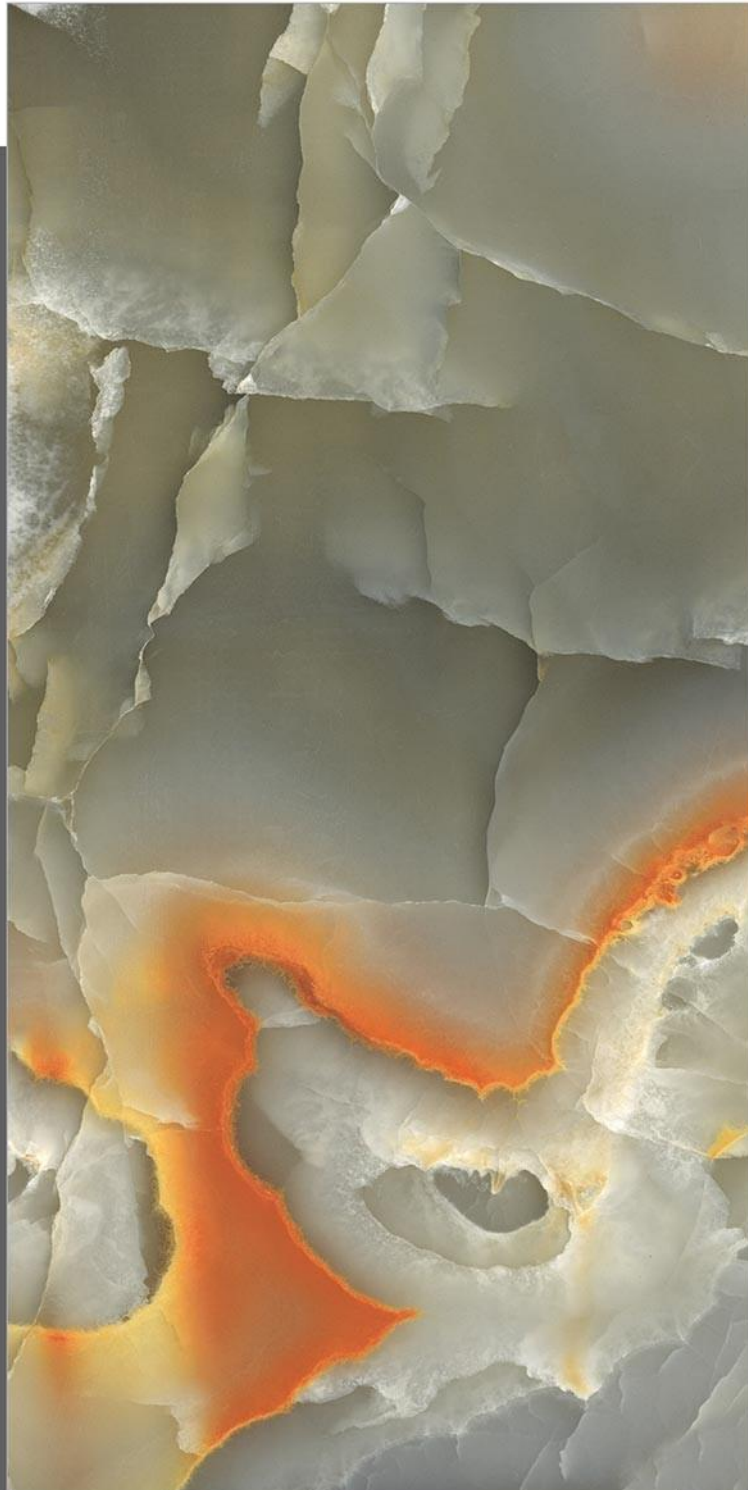

Iranian Onyx Verde

— PGVT | 600x1200mm | Glossy

Random
4

Izmir Purple

— PGVT | 600x1200mm | Glossy

Random
3

Jadon Verde

— PGVT | 600x1200mm | Glossy