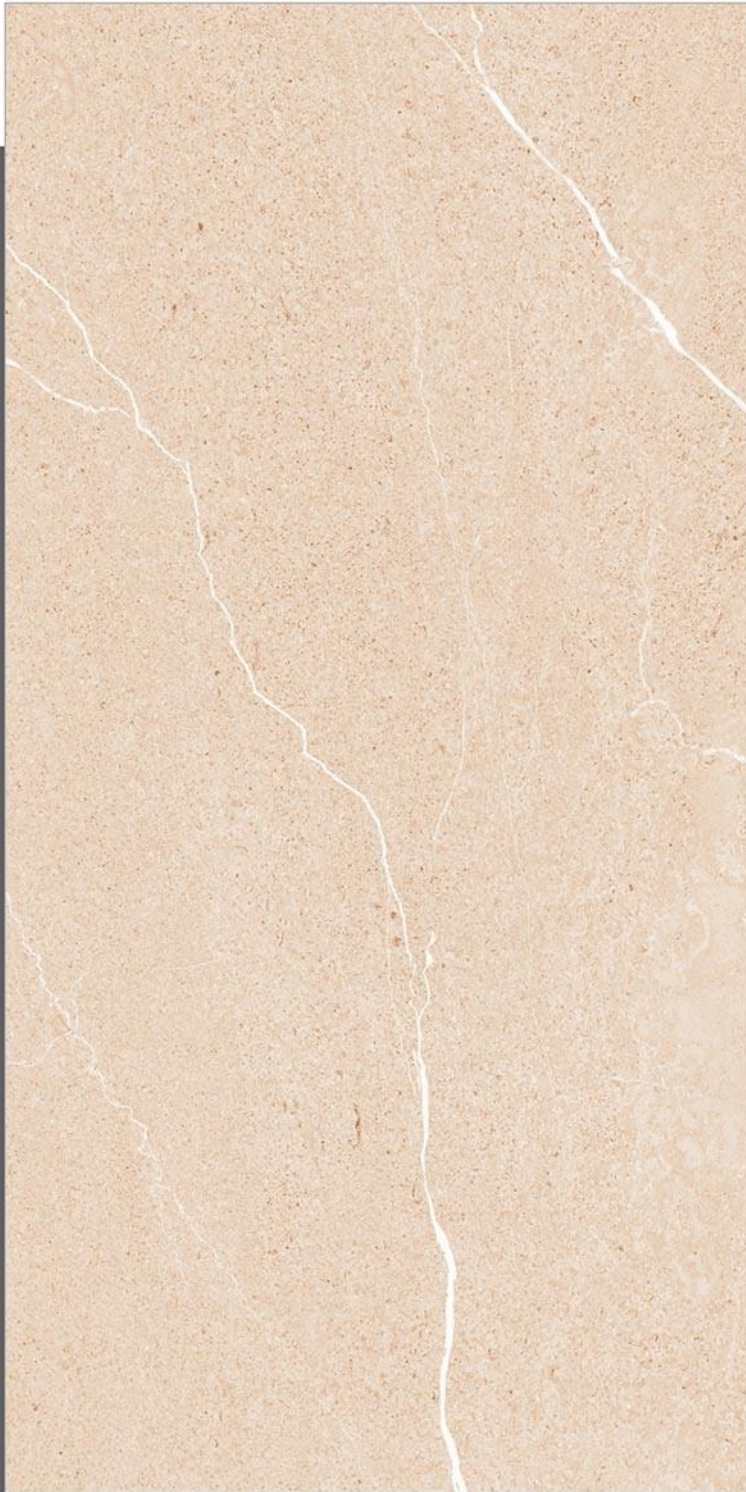

# Cornos Beige

— GVT | 600x1200mm | Matt

Random  
4