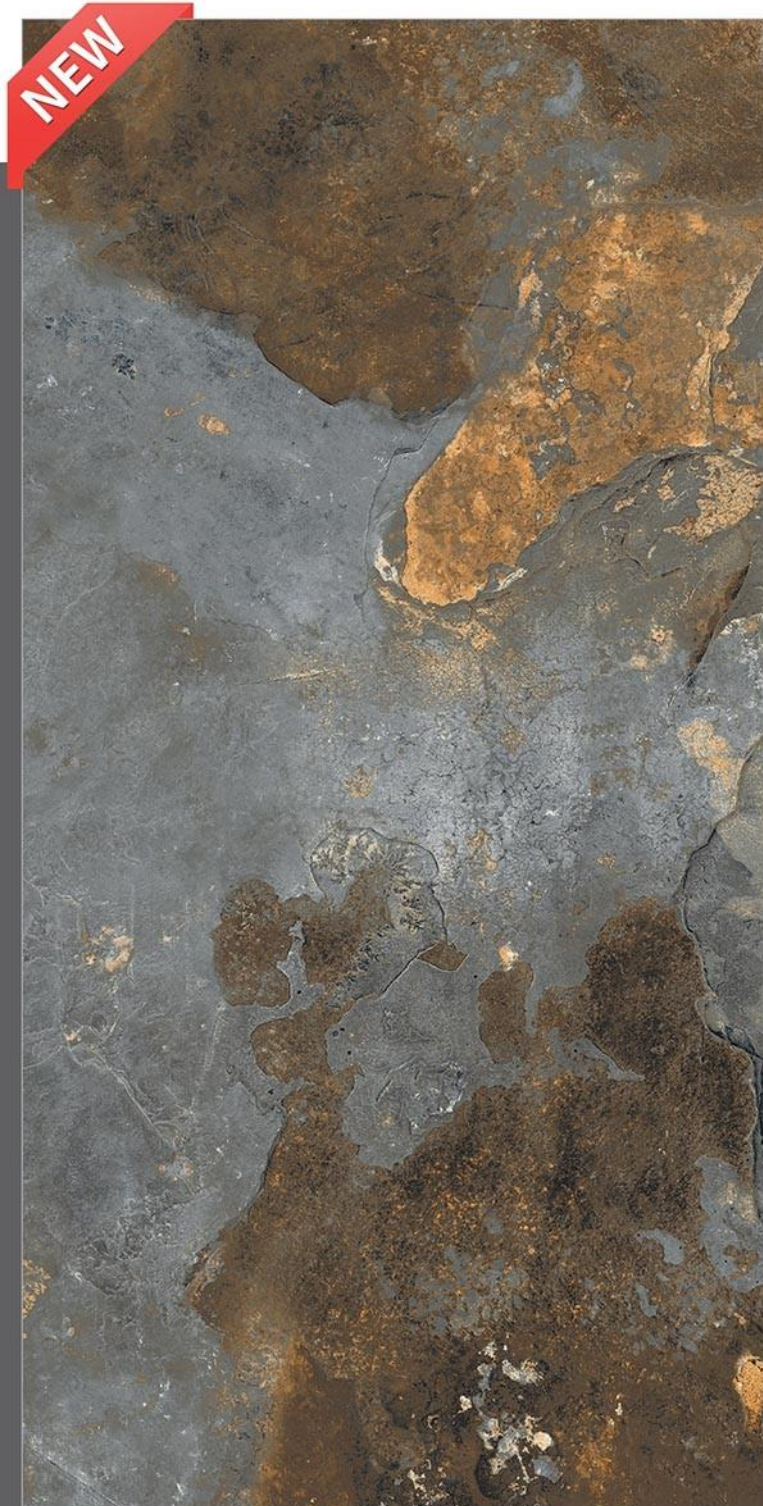

MATT
COLLECTION

Slate Stone

— GVT | 600x1200mm | Matt

Random
3