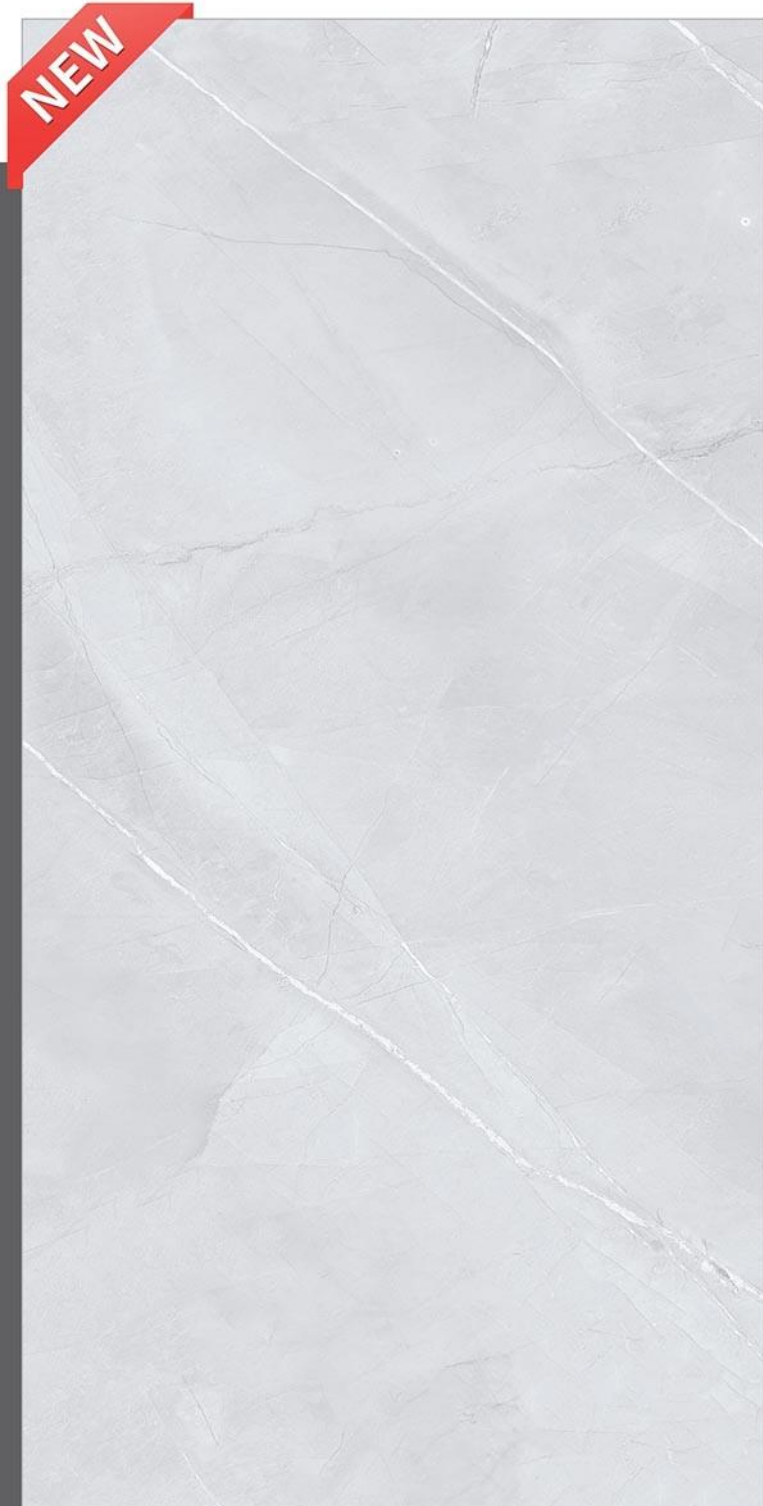

Nairobi Gris

— GVT | 600x1200mm | Matt

Random
4

- A circular icon containing a silhouette of a person in a wheelchair.
- A circular icon containing a silhouette of a person with a cane.
- A circular icon containing a flame with a diagonal slash through it, indicating fire resistance.
- A circular icon containing a stylized leaf.
- A circular icon containing a silhouette of a radio antenna.
- A circular icon containing a wheel with a diagonal slash through it, indicating wheelchair accessibility.
- A circular icon containing a stylized leaf.
- A circular icon containing a square with a diagonal line from the bottom-left to the top-right corner.