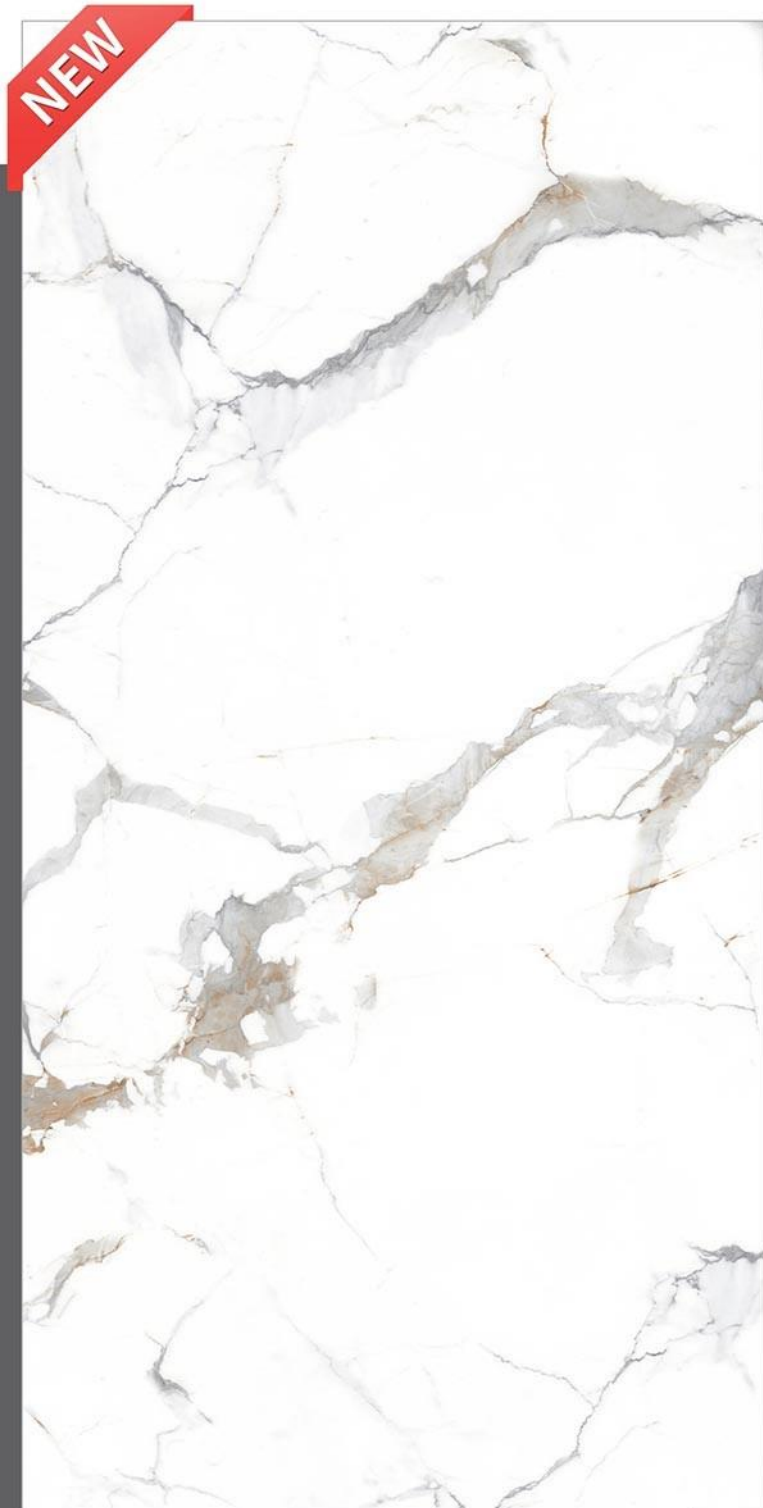

Ponte White

— PGVT | 600x1200mm | Glossy

Random
4

Potrofino Blue

— PGVT | 600x1200mm | Glossy

Random
4

Regal Statuario Fantastico

— PGVT | 600x1200mm | Glossy