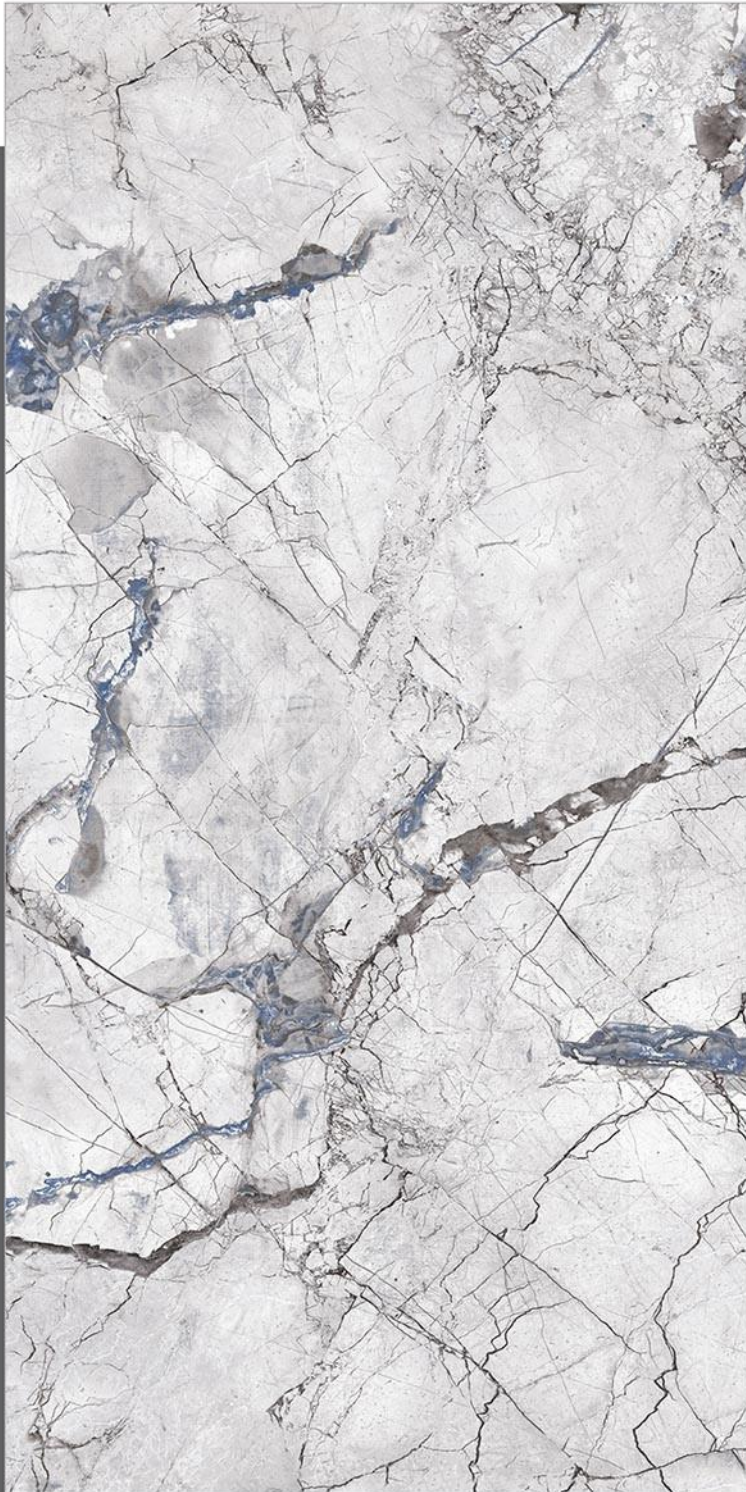

Ohio Gris

— PGVT | 600x1200mm | Glossy

Random
4

MARMI
COLLECTION

Pearl Diamond

— PGVT | 600x1200mm | Glossy

Random
4

BRITISH LIBRARY