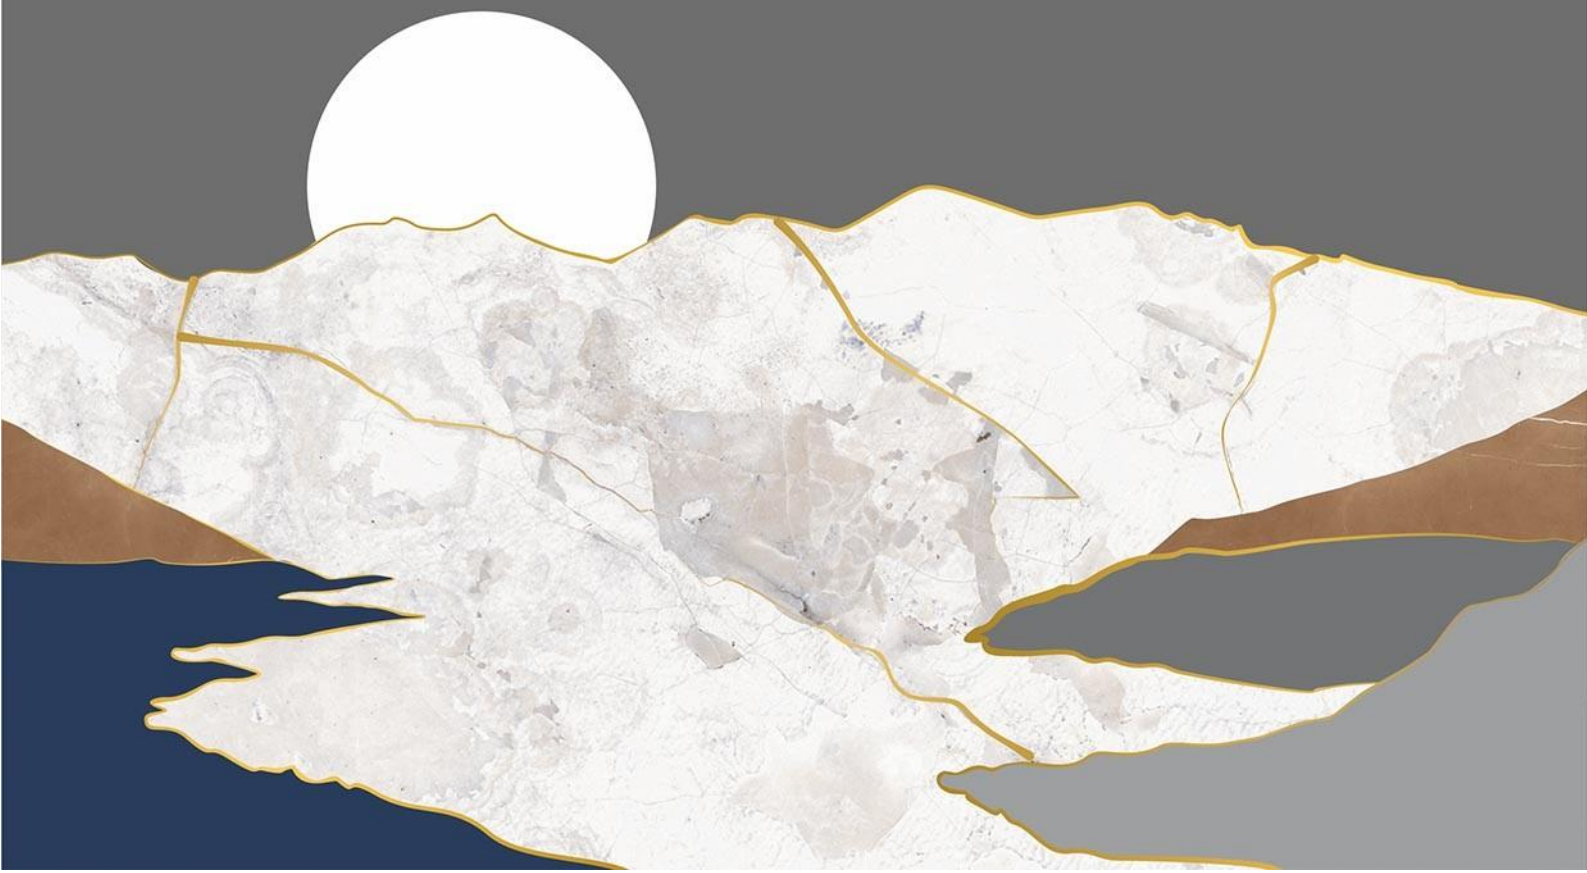

MARMI
COLLECTION

AZURA
INTERNATIONAL

LUXURIOUSLY
FLAWLESS

600x1200mm
GLAZED VITRIFIED TILES

COLLECTION 2023

COMPOSING INSPIRATION

Behold the confluence of exquisite, with elegance; evoking a spirit of discovery, keeping the marble at its core. We create masterpieces inspired by nature and nurtured with sustainable technology that gives your expanses an immense aesthetic impact with versatile designs, hues, and textures.