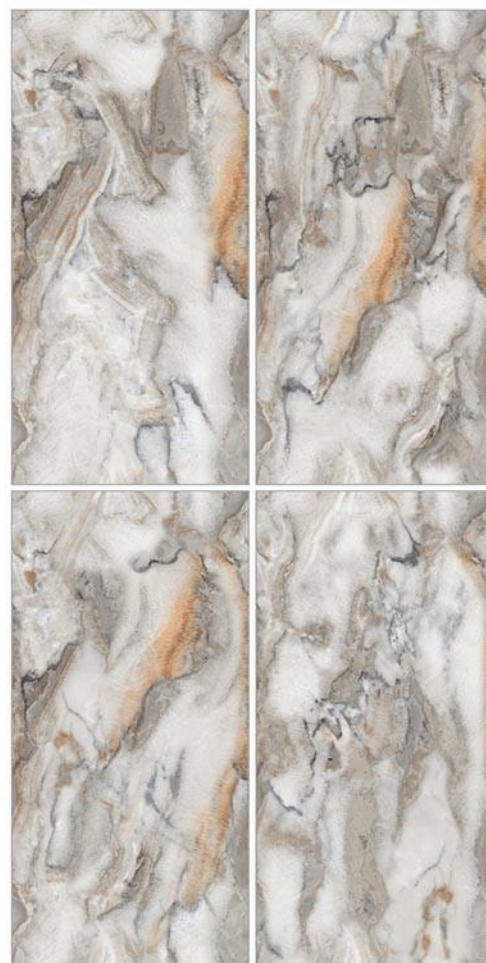

Ozark Gris

— PGVT | 600x1200mm | Glossy

Random - 3

Porino Beige

— PGVT | 600x1200mm | Glossy

Random - 4

Riazza Gold

— PGVT | 600x1200mm | Glossy