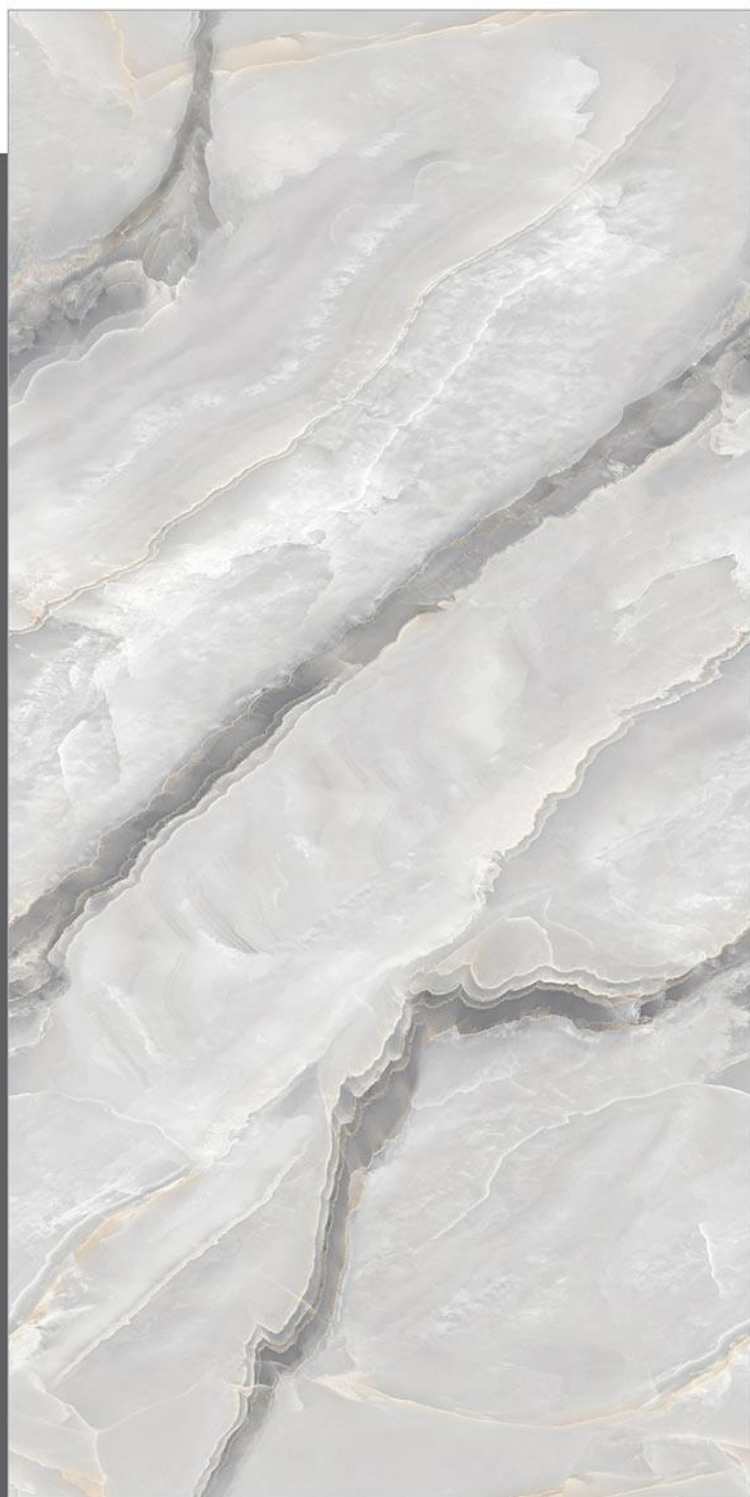

Opus Gris

— PGVT | 600x1200mm | Glossy