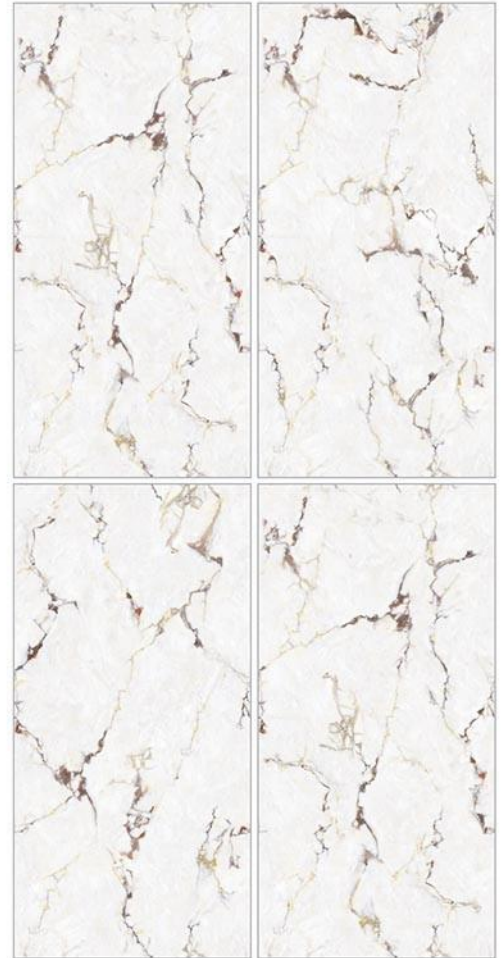

Cosmo Multy

— PGVT | 600x1200mm | Glossy

Random - 3