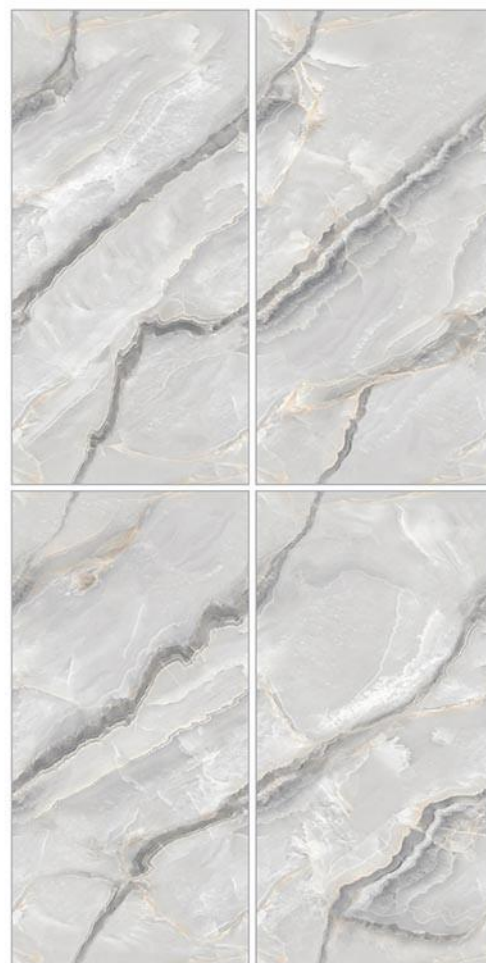

Opus Gris

— PGVT | 600x1200mm | Glossy