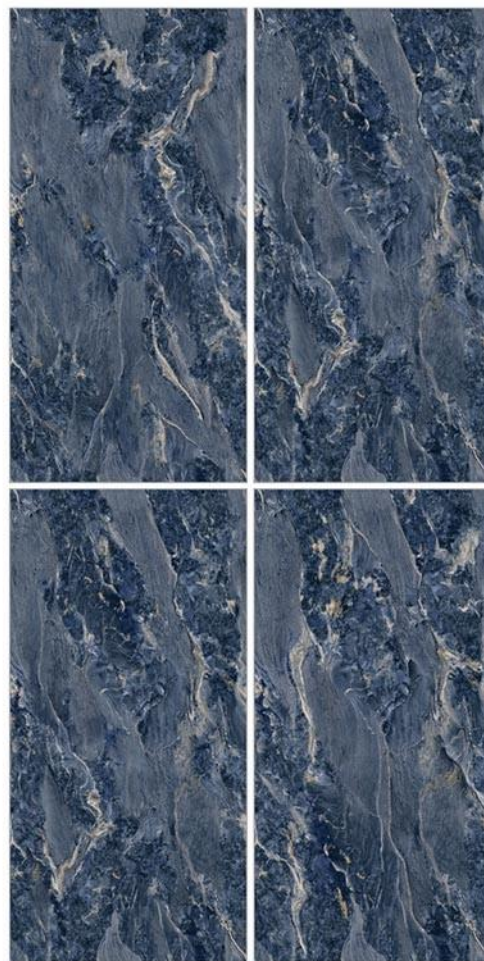

Toscana Blue

— PGVT | 600x1200mm | Glossy

Random - 3