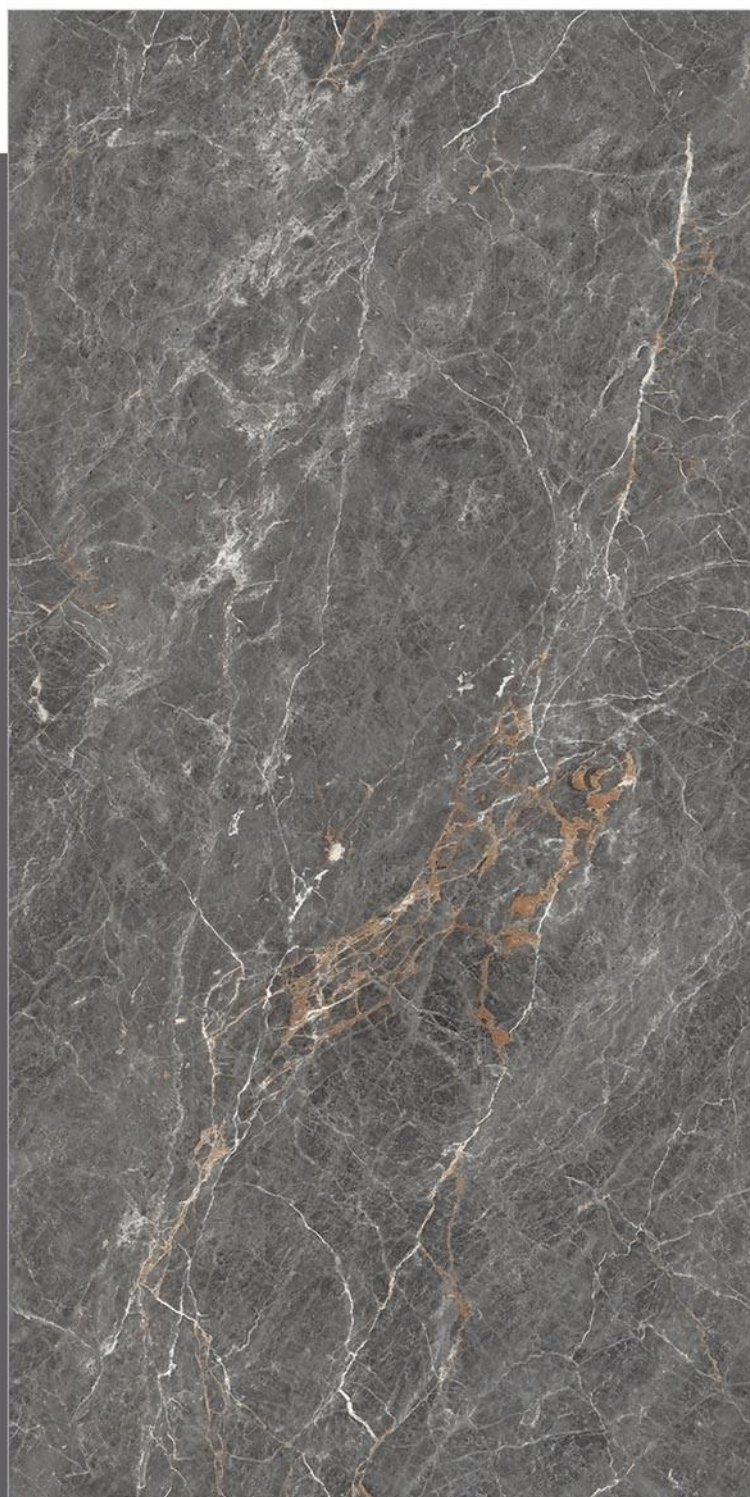

Tuffo Grafito

— PGVT | 600x1200mm | Glossy

Random - 4