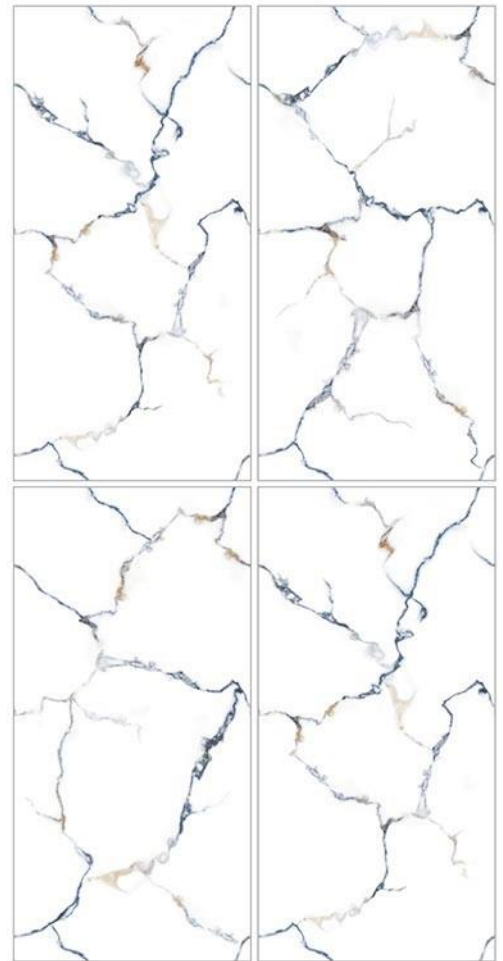

Random - 4

Marine Blue

— PGVT | 600x1200mm | Glossy

Random - 4

Native White

— PGVT | 600x1200mm | Glossy

Random - 3

Opus Gris