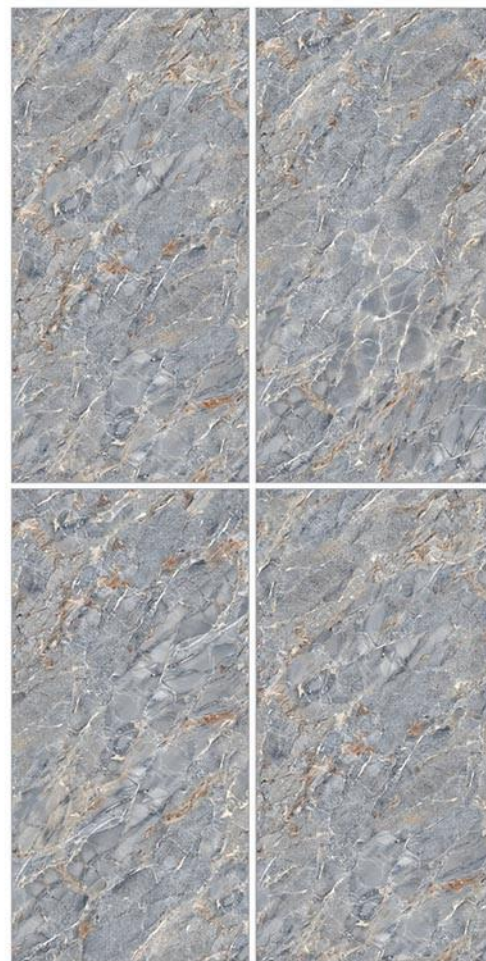

Ozark Gris

— PGVT | 600x1200mm | Glossy

Random - 3

Porino Beige

— PGVT | 600x1200mm | Glossy

Random - 4

Riazza Gold

— PGVT | 600x1200mm | Glossy