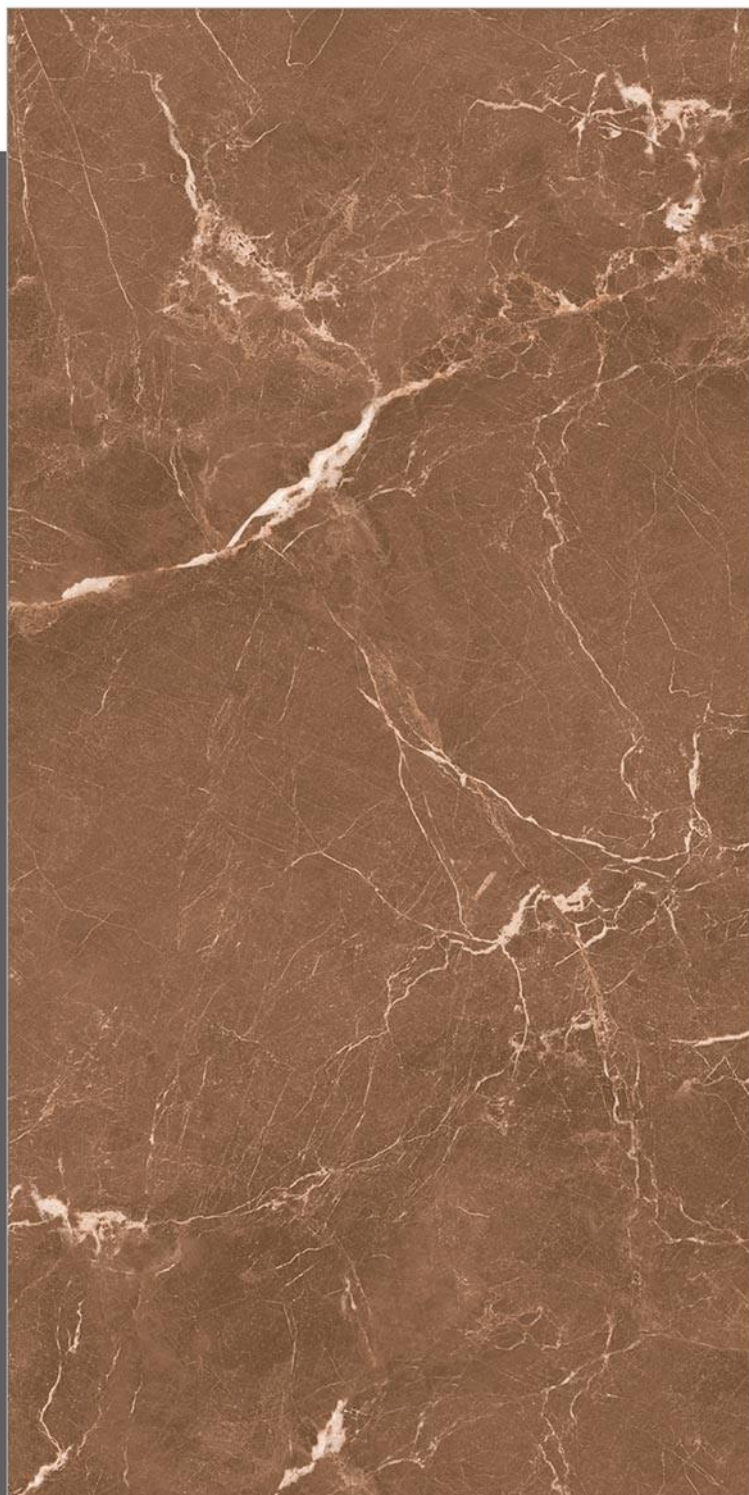

Kimber Mocha

— PGVT | 600x1200mm | Glossy

Random
4