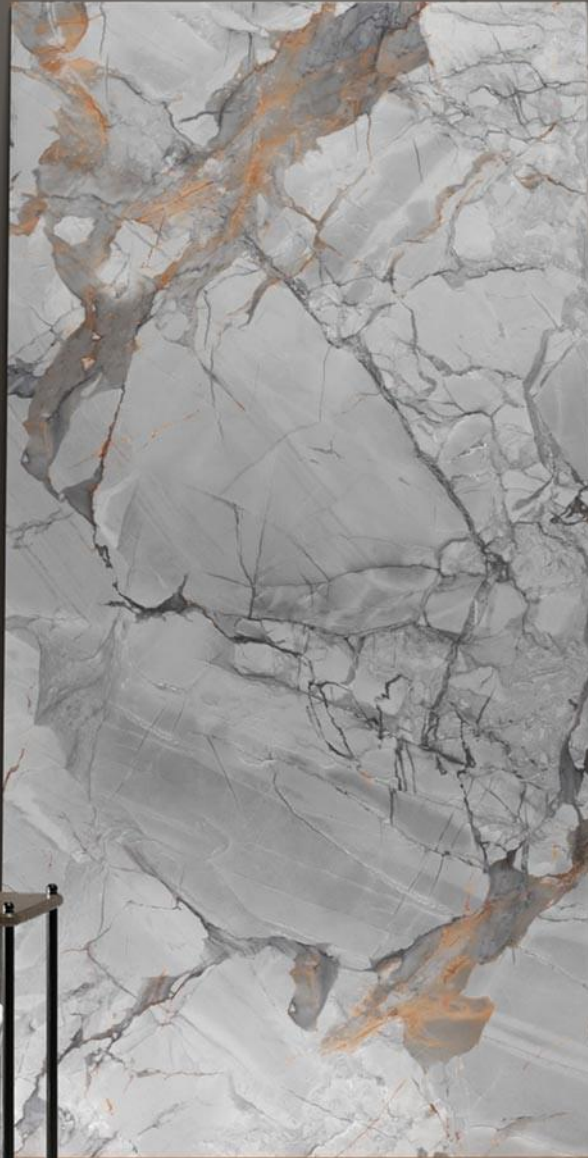

Glossy
Collection

Surfaces

THAT REVOLUTIONIZE.

600x1200mm
GLAZED VITRIFIED TILES