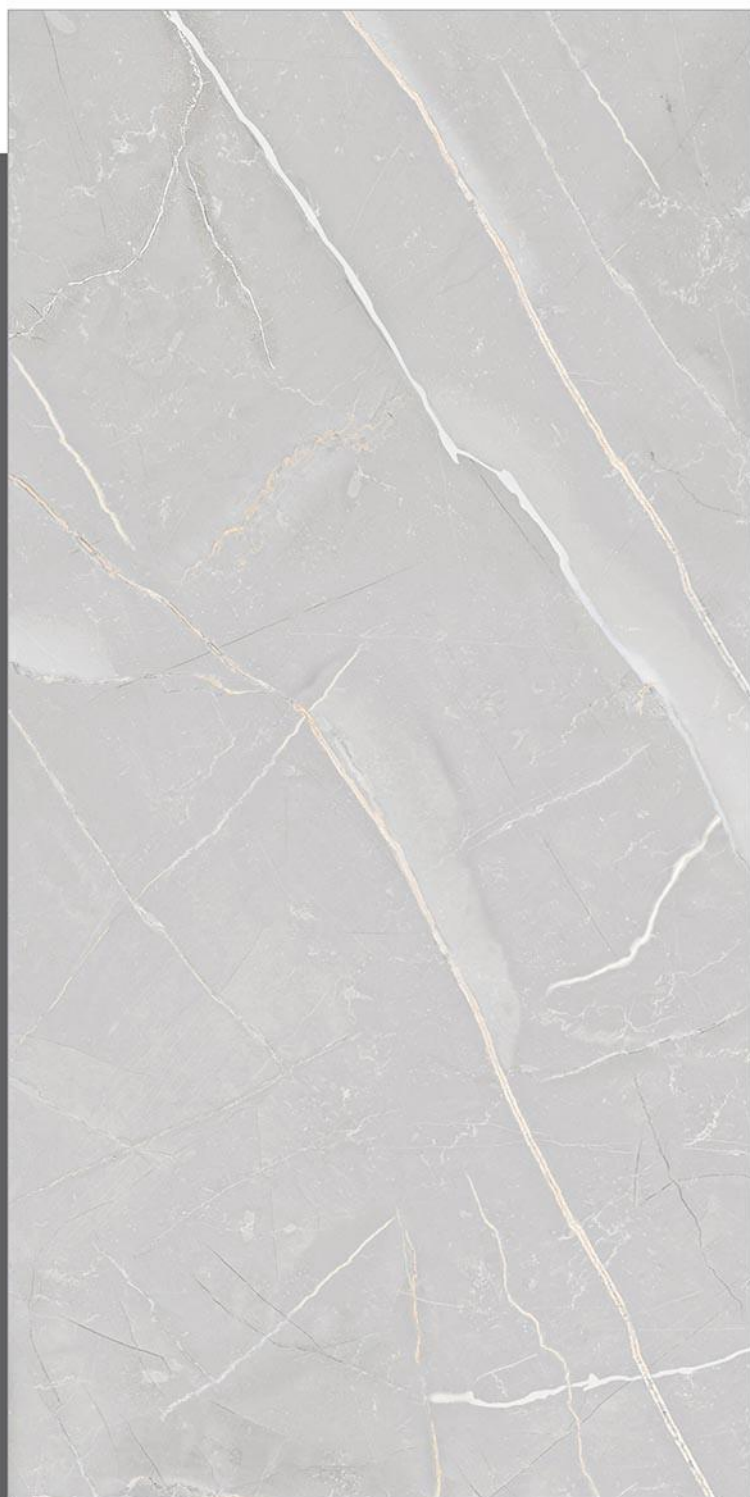

Armani Bianco

— PGVT | 600x1200mm | Glossy

Random
4