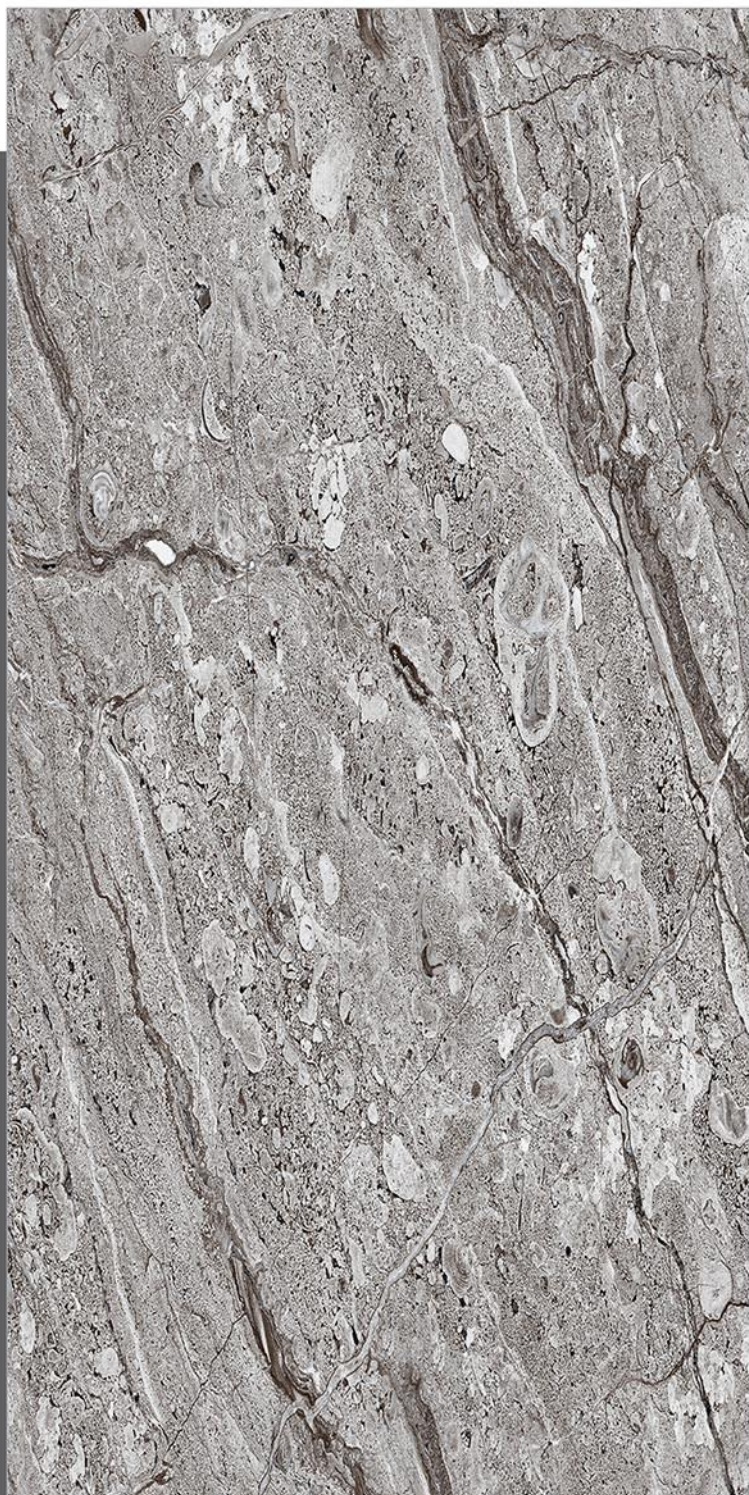

## Arrow Grey

— PGVT | 600x1200mm | Glossy

Random  
4