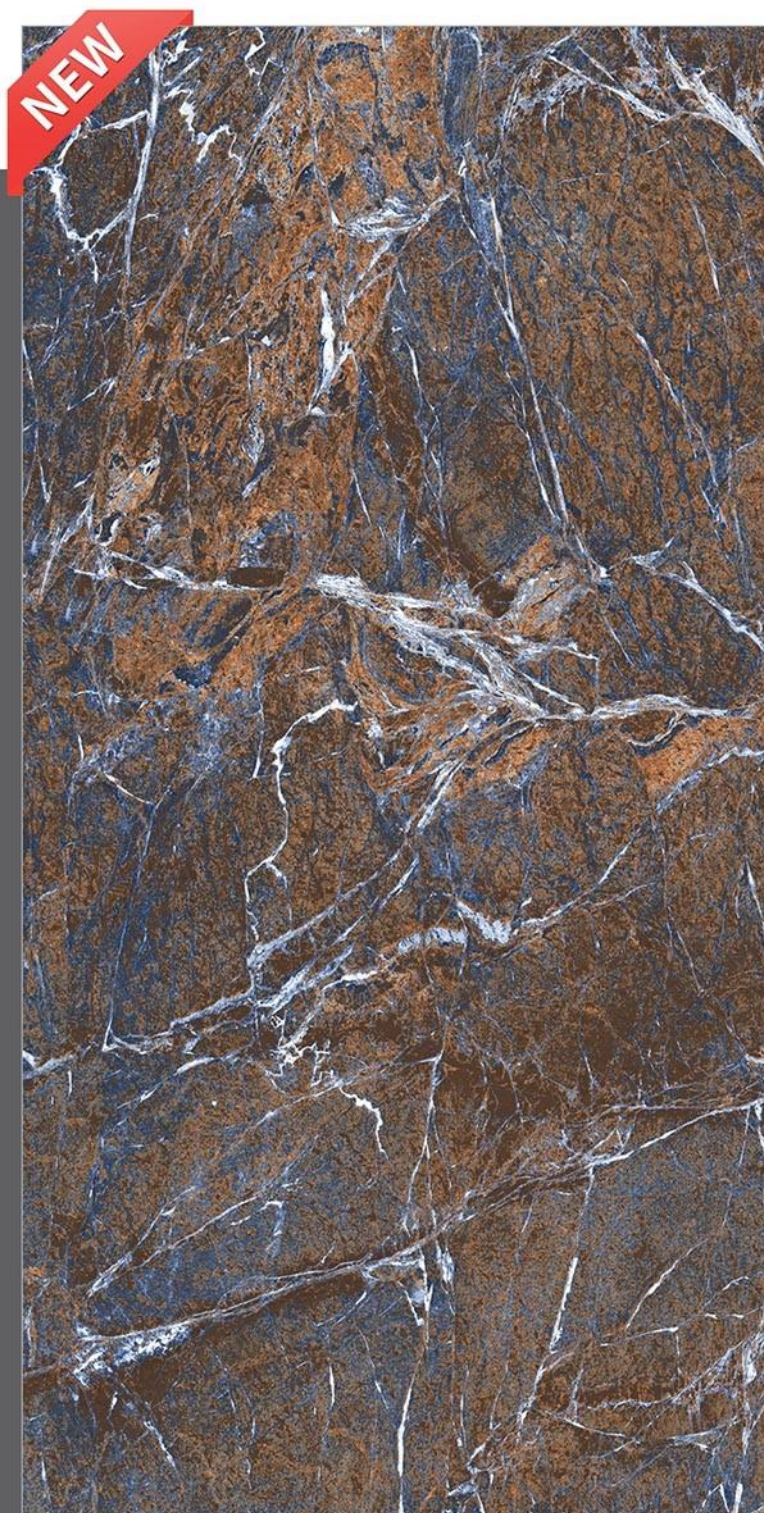

Bolonia Azul

— PGVT | 600x1200mm | Glossy

Random
3