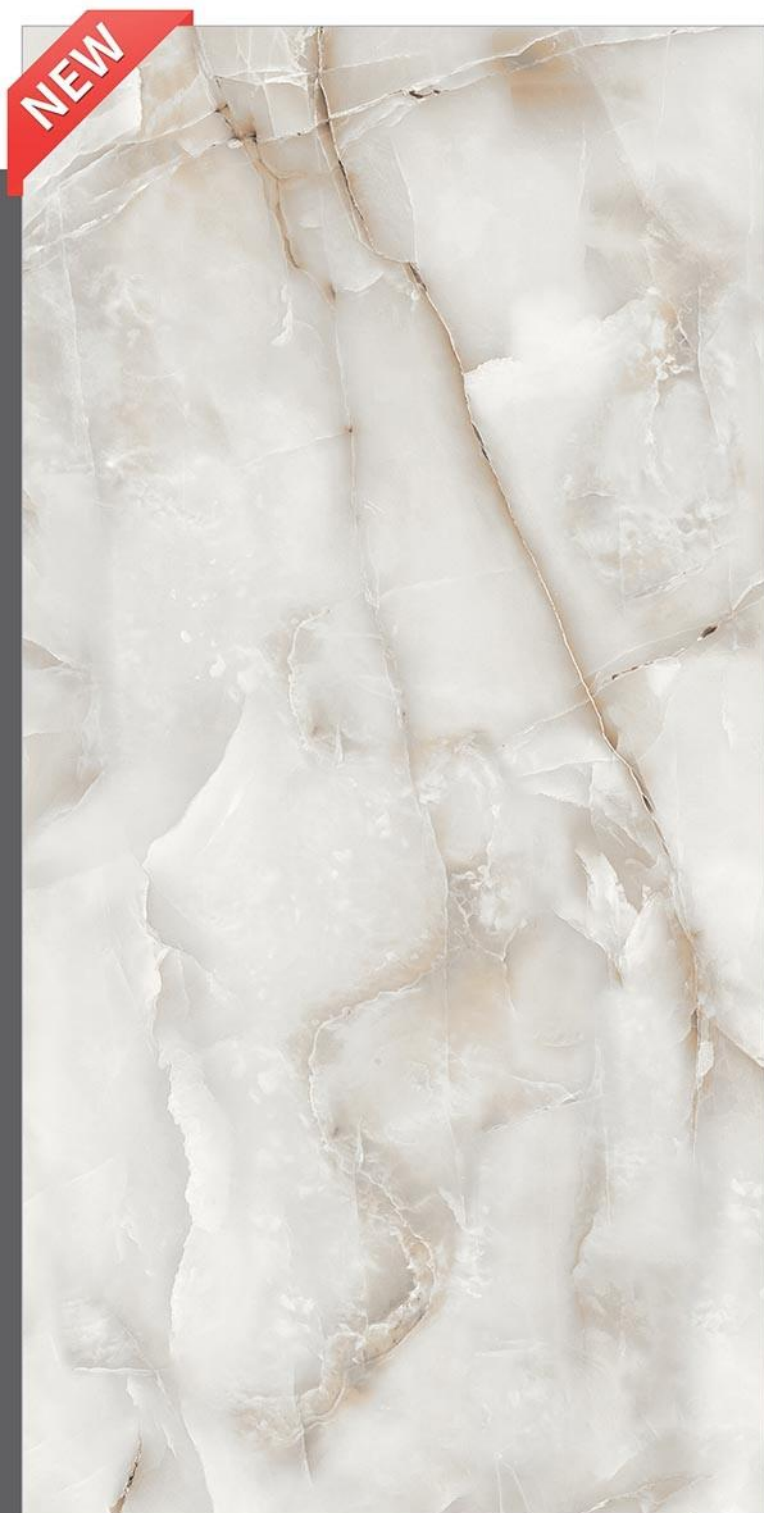

Dh Onyx Beige

— PGVT | 600x1200mm | Glossy

Random
2