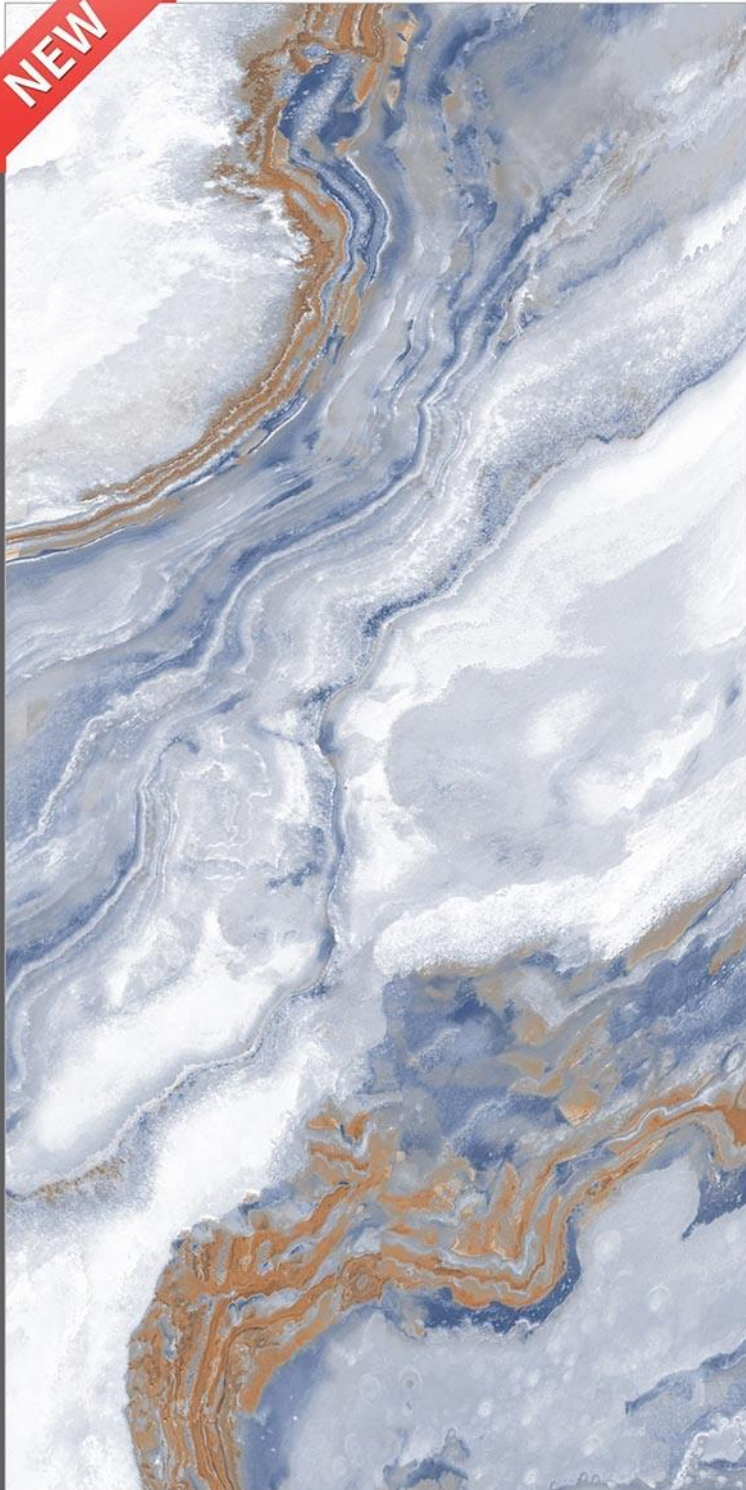

Decona Blue

— PGVT | 600x1200mm | Glossy

NEW