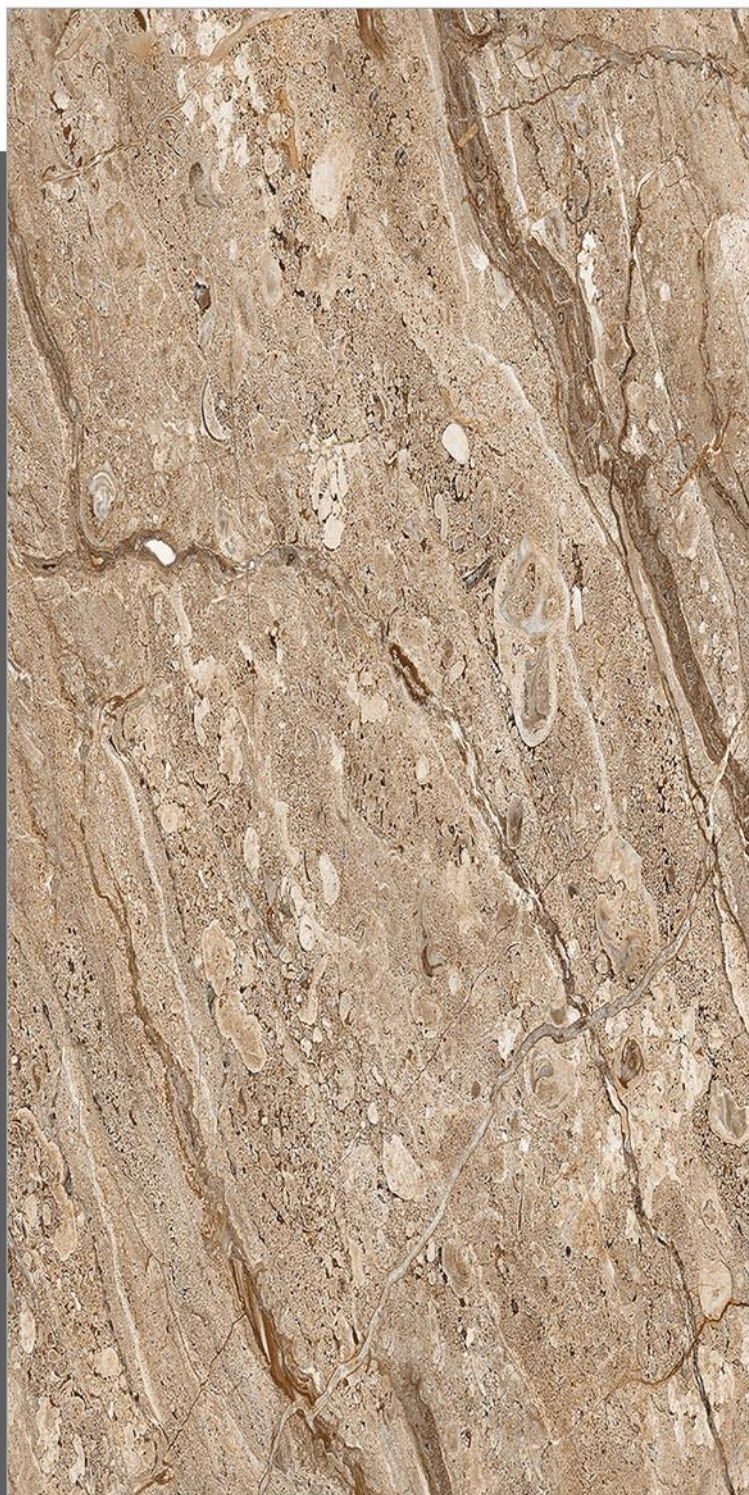

Arrow Brown

— PGVT | 600x1200mm | Glossy

Random
4