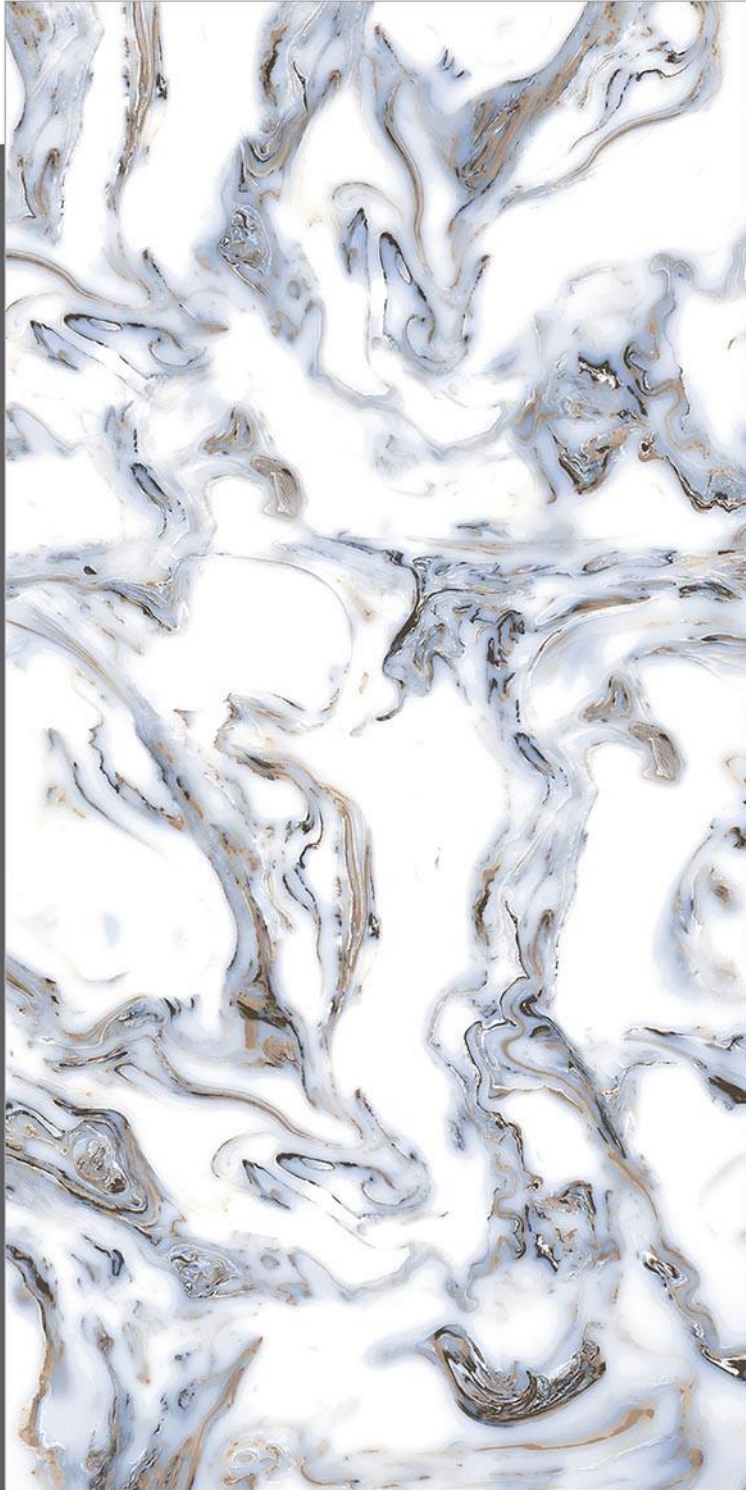

Burberry Blue

— PGVT | 600x1200mm | Glossy

Random
3