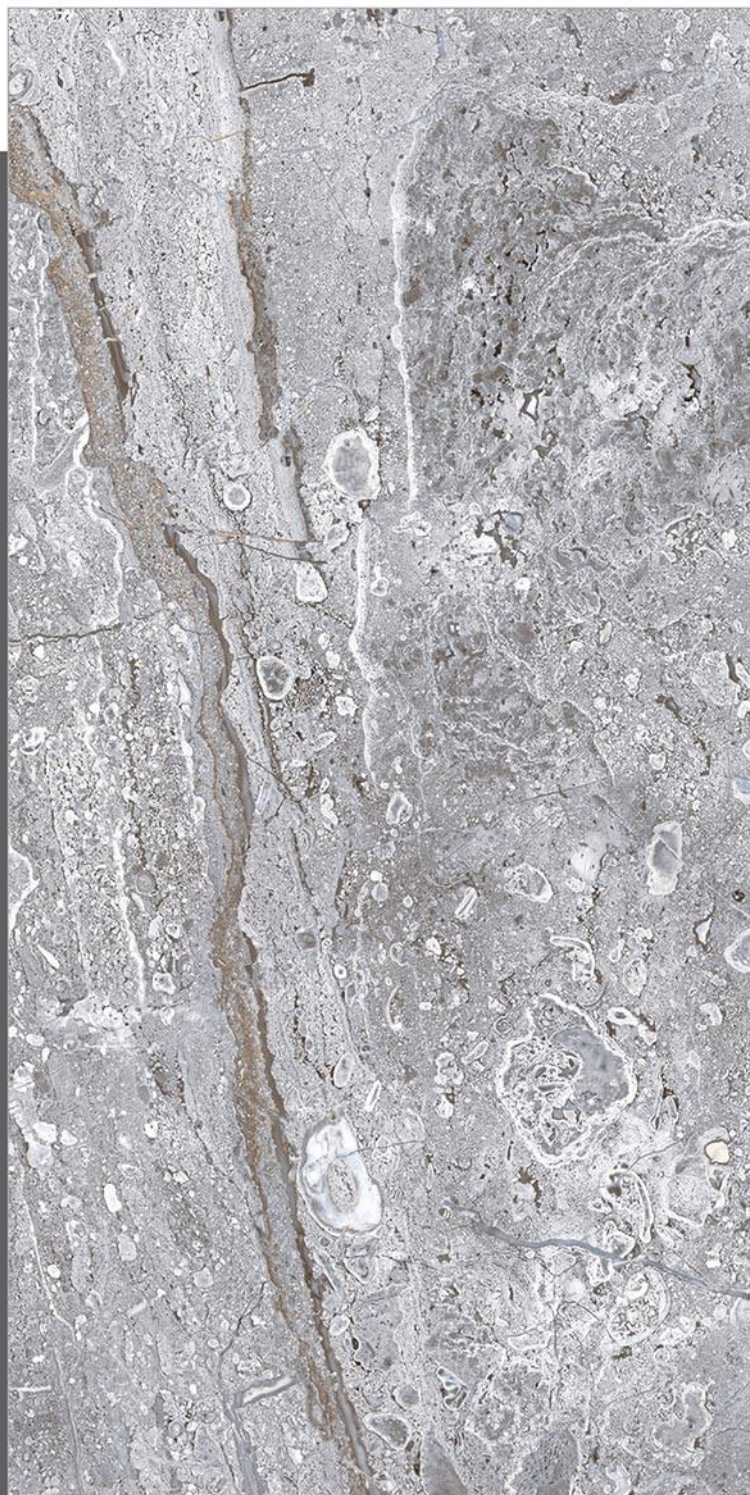

Dahino Azul

— PGVT | 600x1200mm | Glossy

Random
3