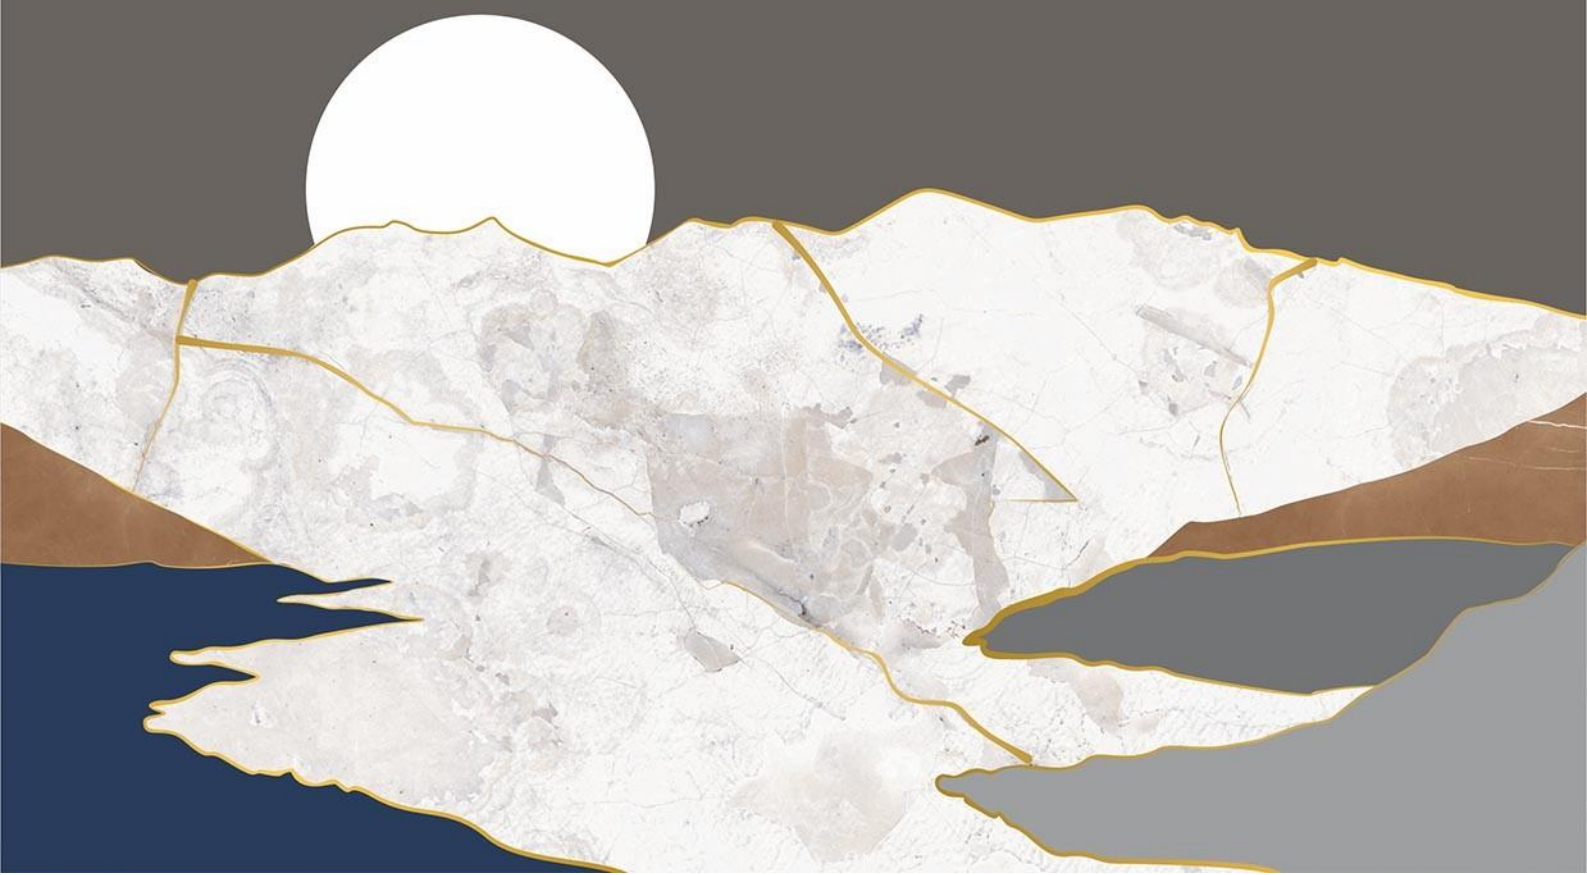

Glossy  
Collection

AZURA  
INTERNATIONAL

LUXURIOUSLY  
FLAWLESS

600x1200mm  
GLAZED VITRIFIED TILES

COLLECTION 2023