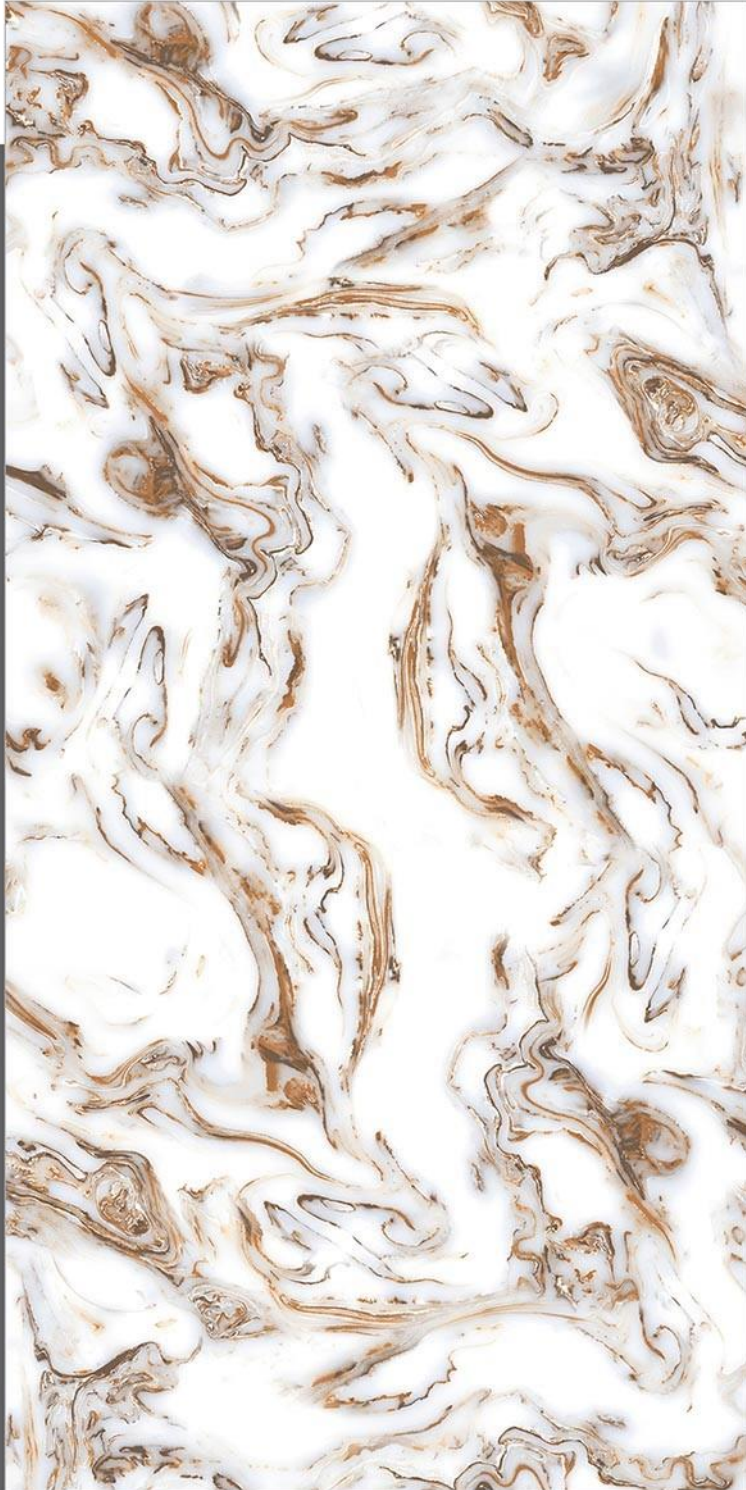

Glossy
COLLECTION

Burberry Brown

— PGVT | 600x1200mm | Glossy