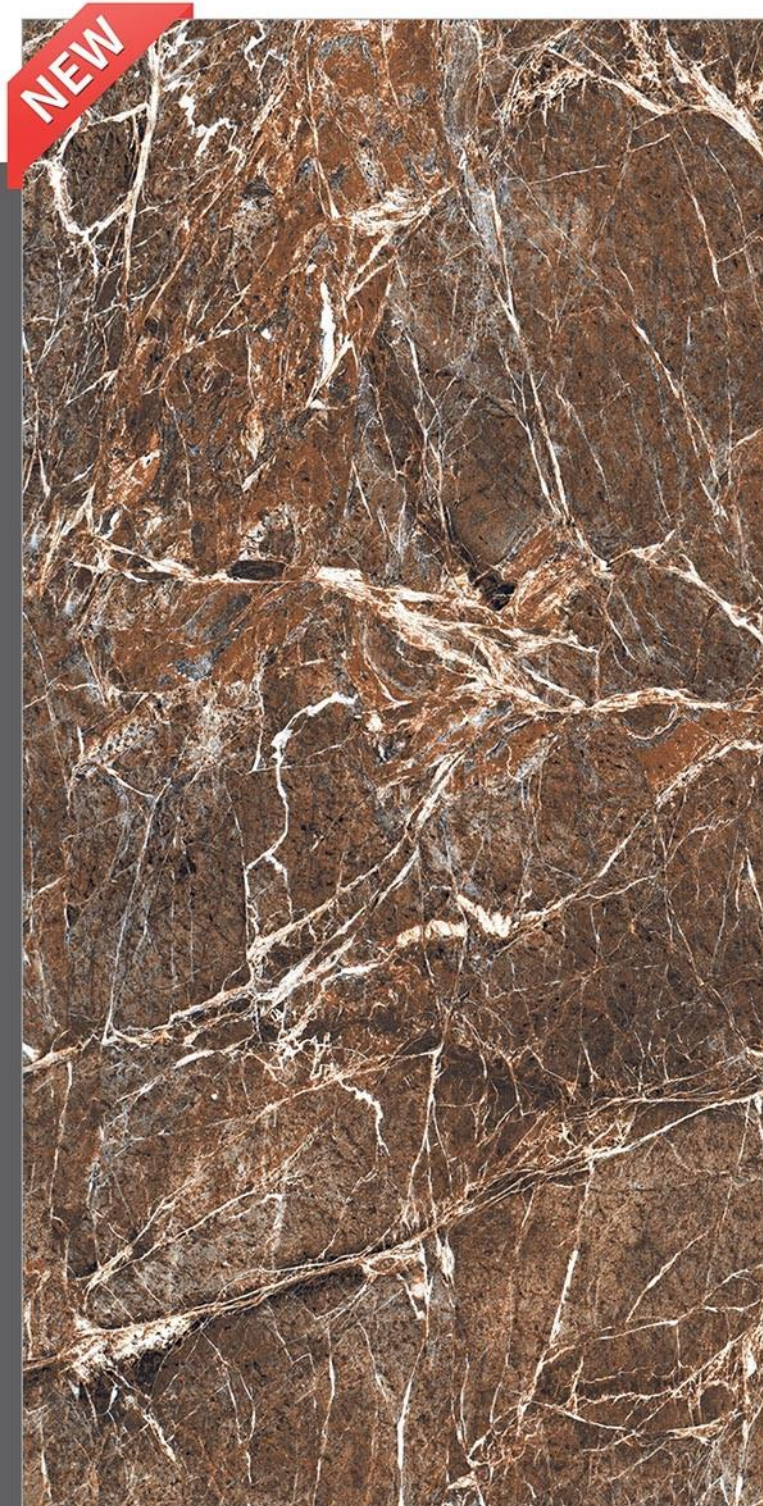

Bolonia Brown

— PGVT | 600x1200mm | Glossy