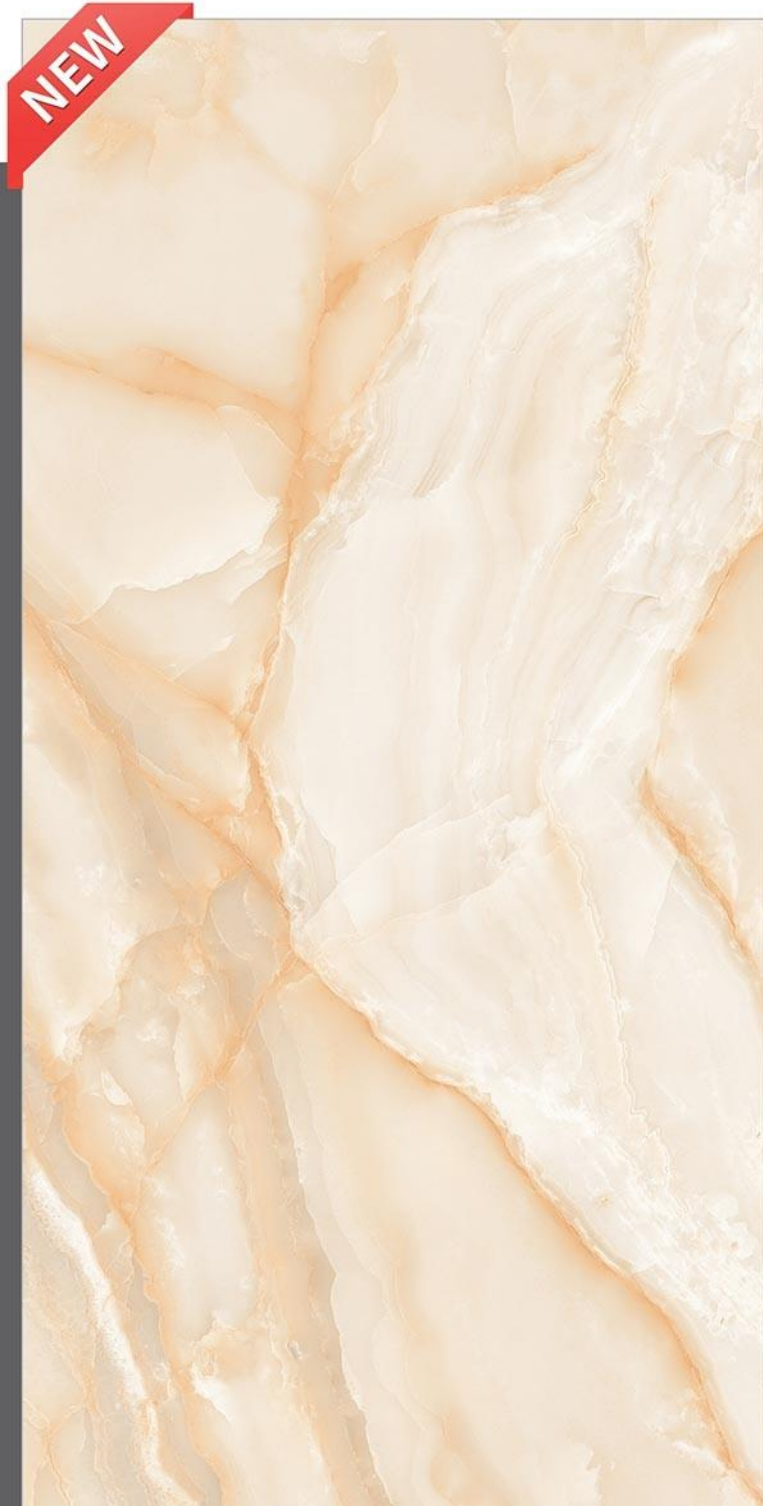

## Aalabaster Gold

— PGVT | 600x1200mm | Glossy

Random  
4