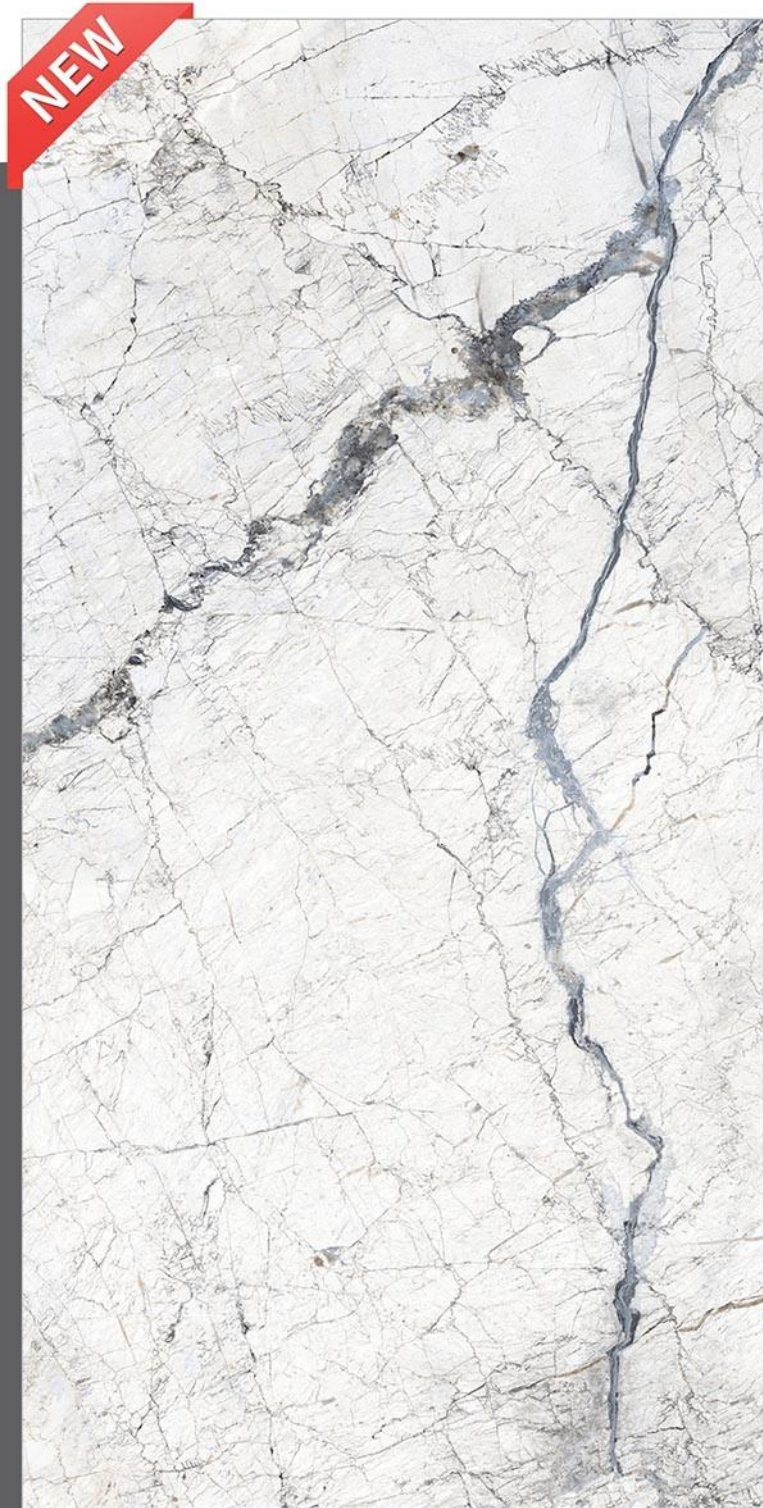

Azuvi Silver

— PGVT | 600x1200mm | Glossy