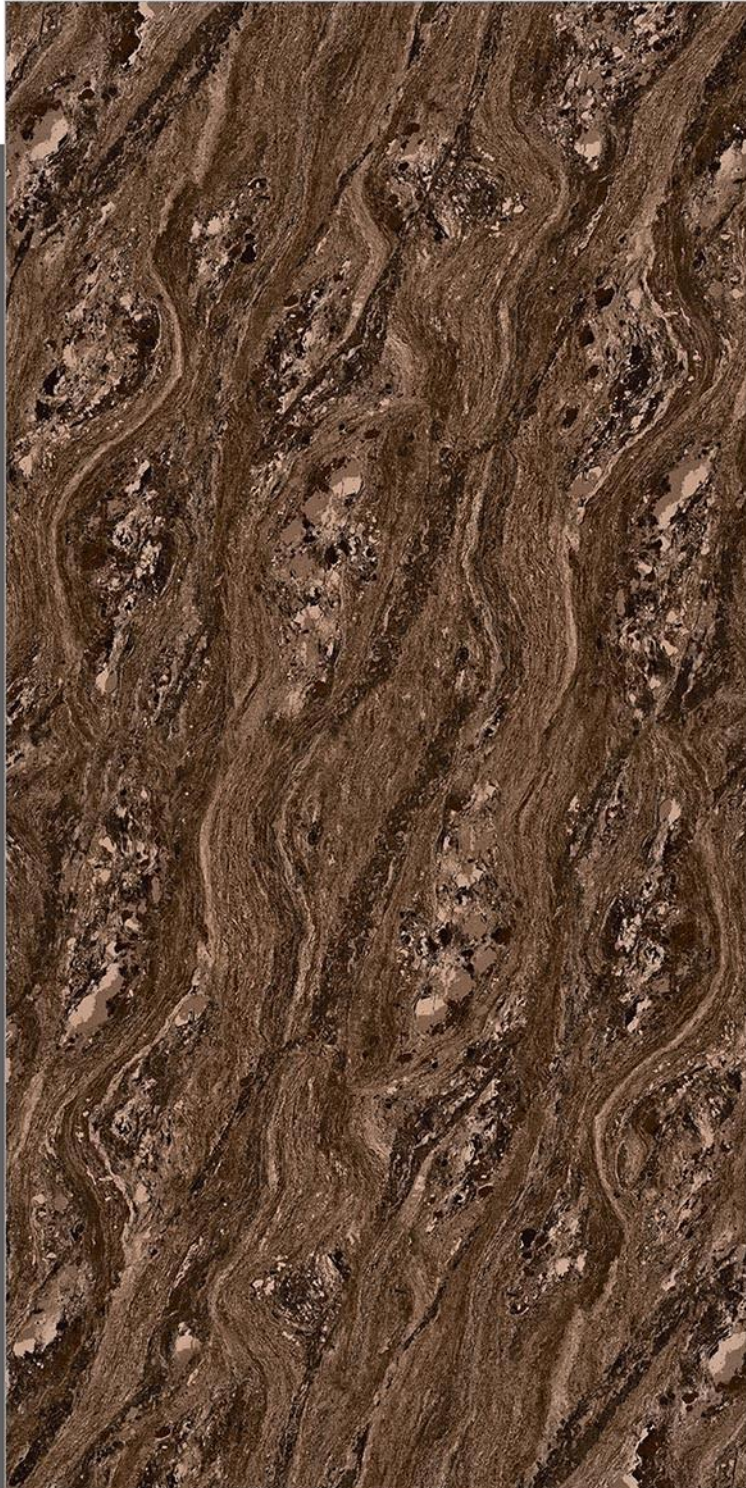

Aura Brown

— PGVT | 600x1200mm | Glossy

Random
1