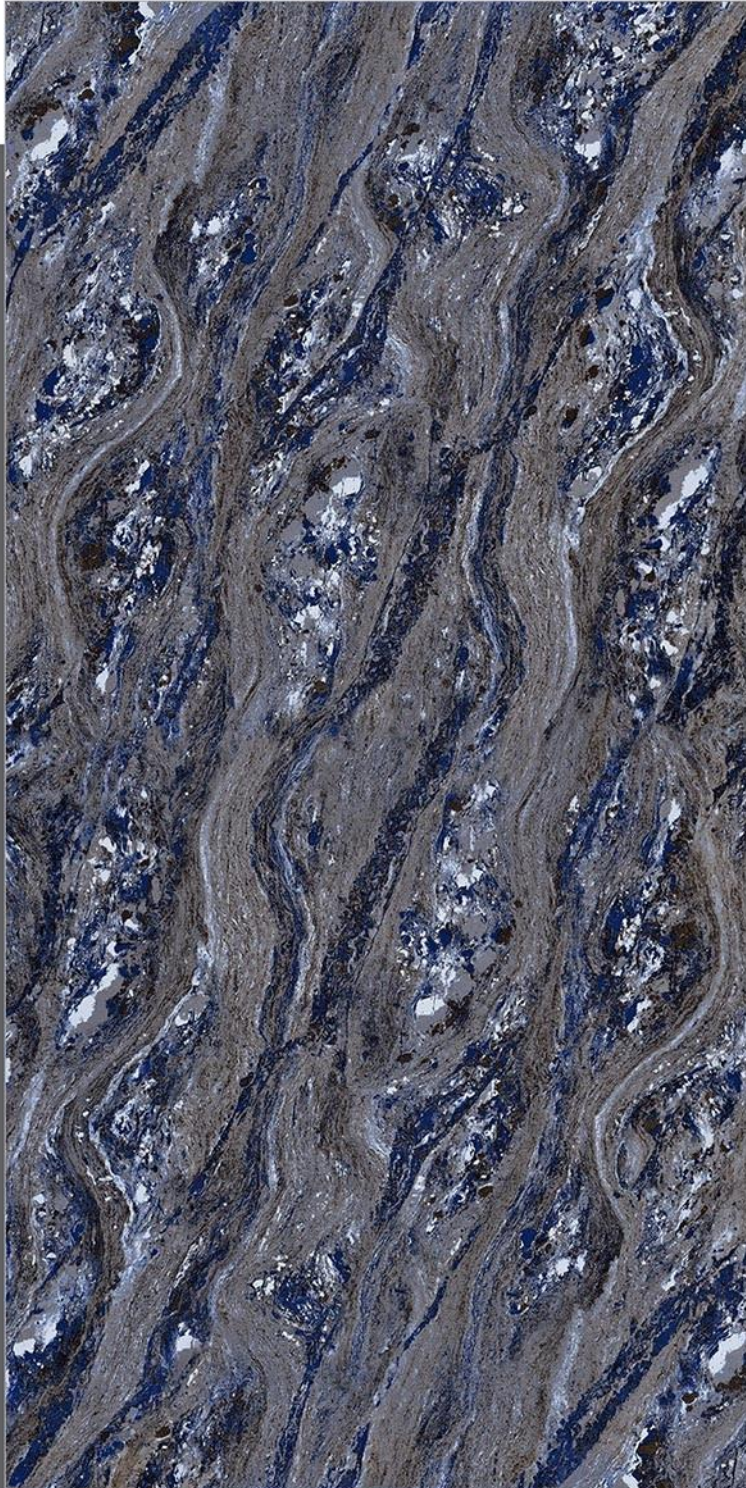

— PGVT | 600x1200mm | Glossy

Random
1

Aura Beige

— PGVT | 600x1200mm | Glossy

Random
1

Aura Blue

— PGVT | 600x1200mm | Glossy

Random
1