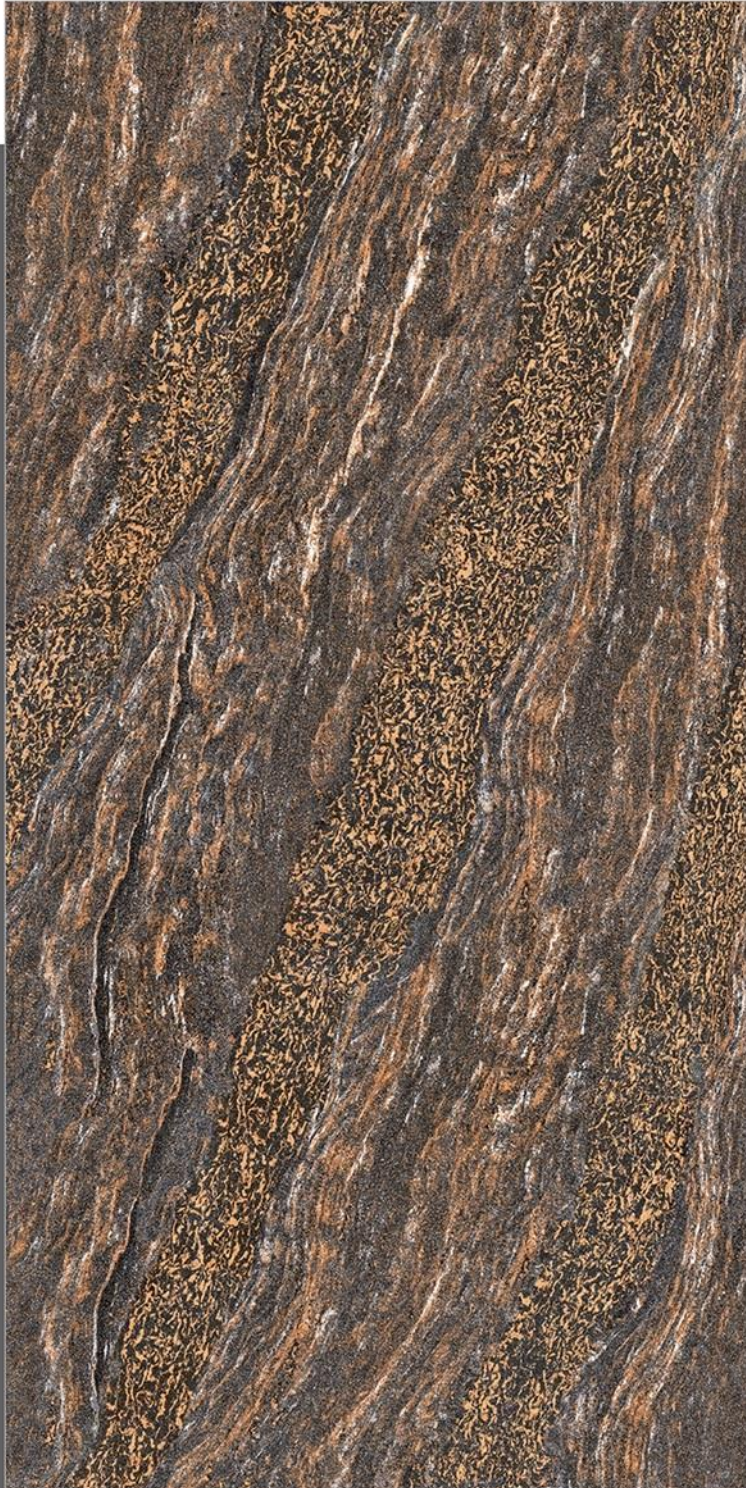

Ethen Brown

— PGVT | 600x1200mm | Glossy

Random
2