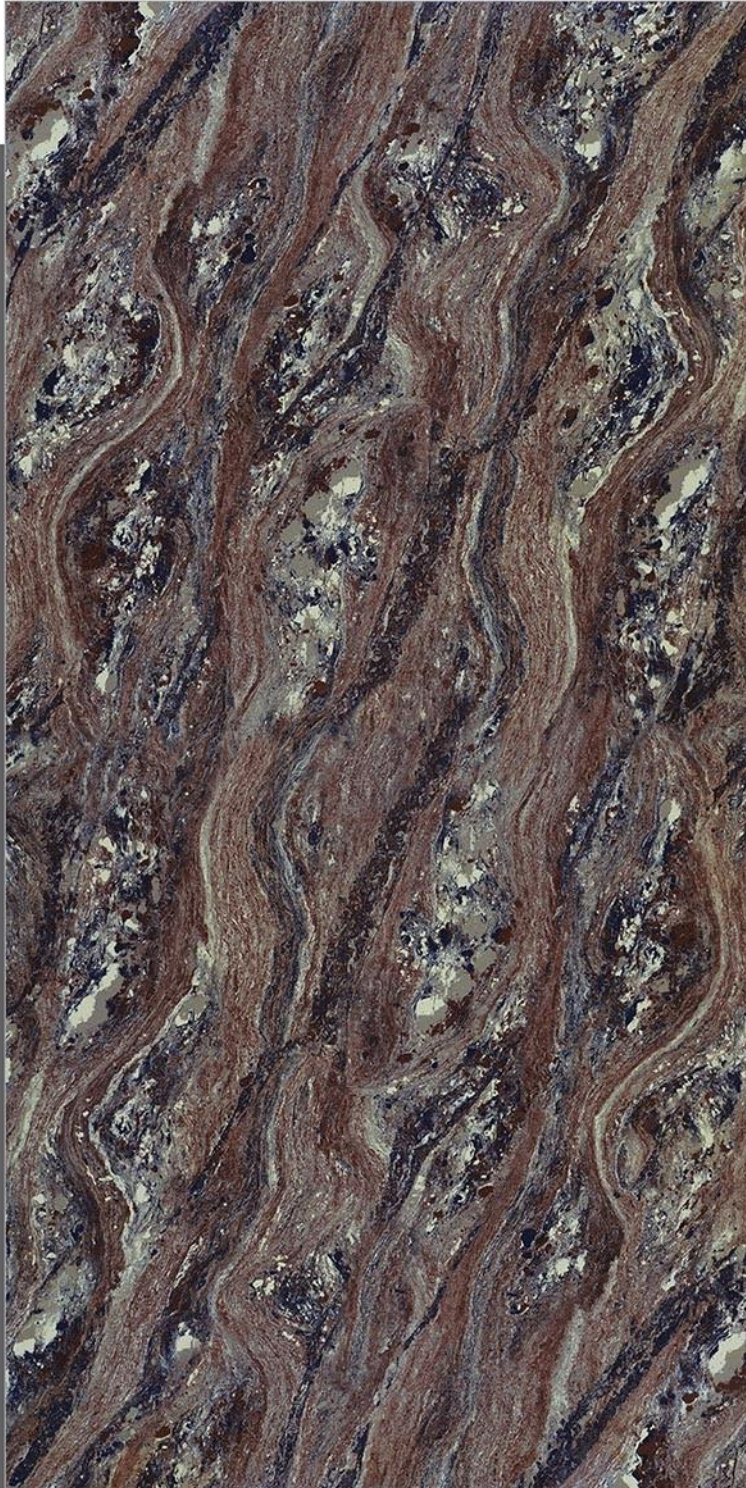

Aura Azul

— PGVT | 600x1200mm | Glossy

Random
1