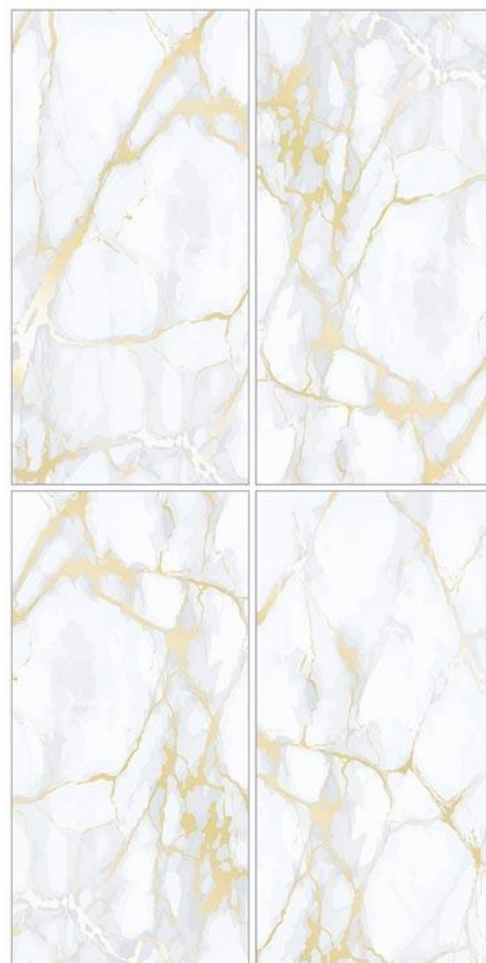

Carving
COLLECTION

Crv Chester Gold

— GVT | 600x1200mm | Matt

Random - 4