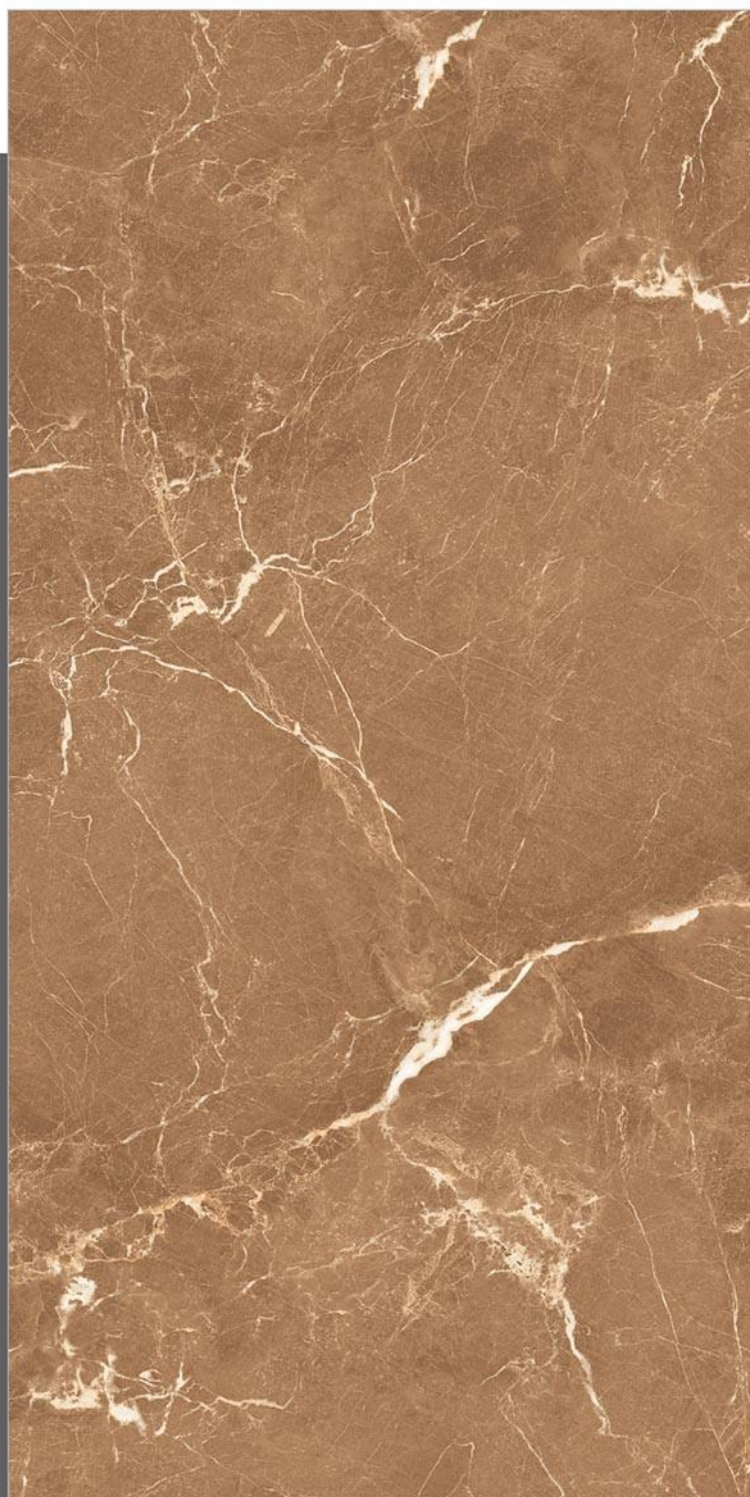

Crv Kansas Grafito

— GVT | 600x1200mm | Matt

Random - 4

Carving
COLLECTION

Crv Kimber Brown

— GVT | 600x1200mm | Matt

Random - 4

Carving
COLLECTION