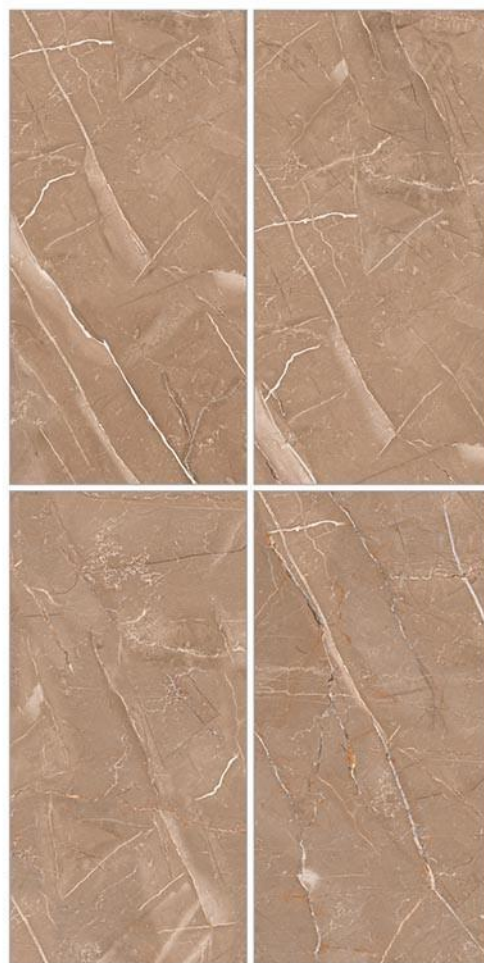

Carving
COLLECTION

Crv Armani Bronze

— GVT | 600x1200mm | Matt

Random - 4