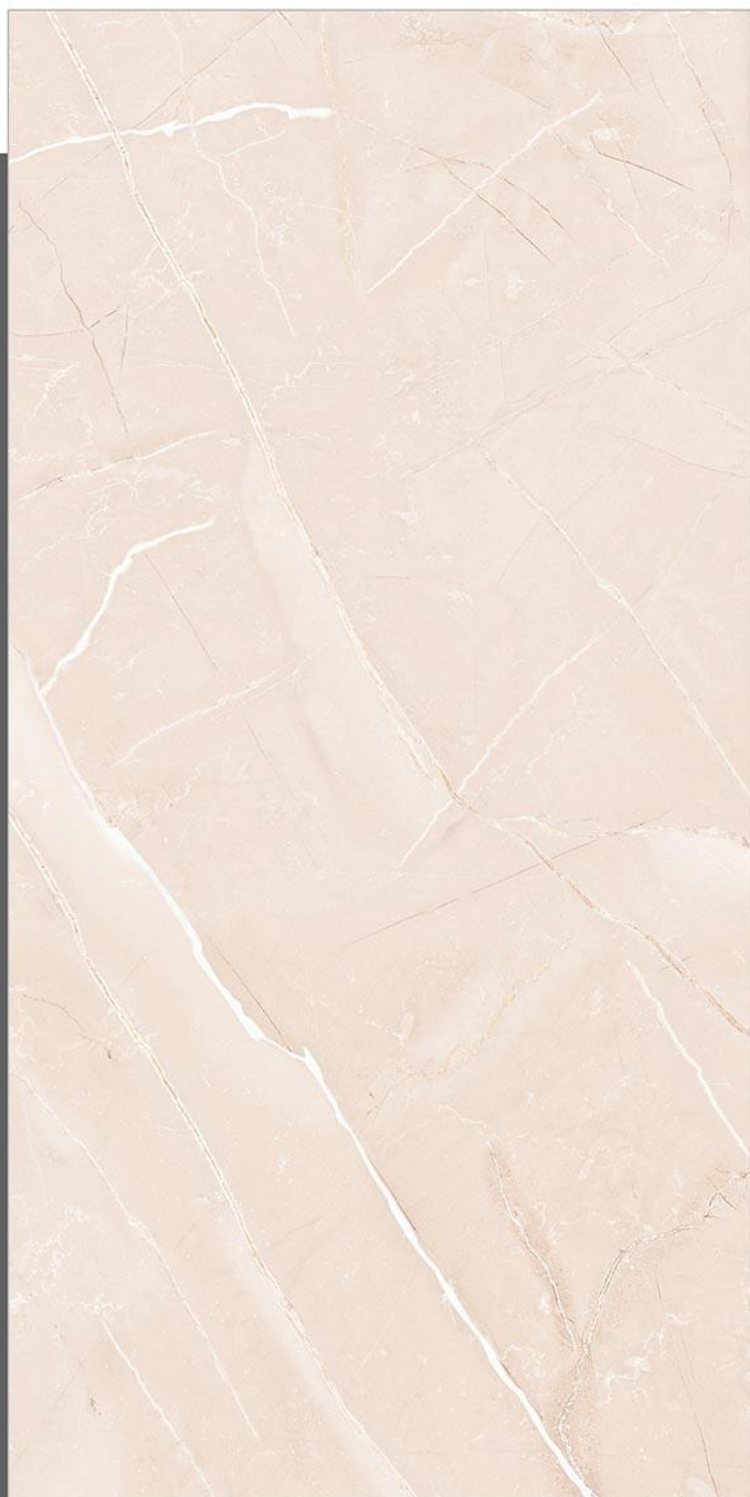

Crv Armani Bronze

— GVT | 600x1200mm | Matt

Random - 4

Carving
COLLECTION

Crv Armani Crema

— GVT | 600x1200mm | Matt

Random - 4

Carving
COLLECTION