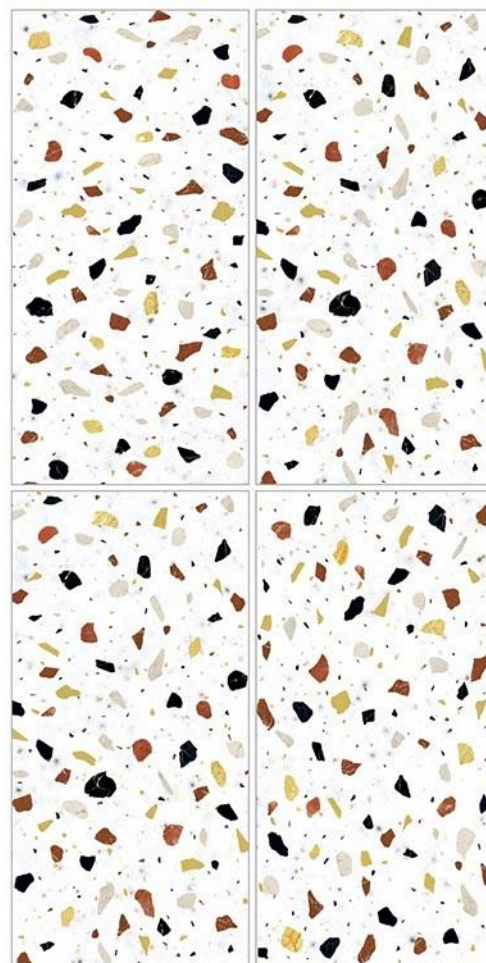

Carving
COLLECTION

Crv Corinto Grey

— GVT | 600x1200mm | Matt

Random - 3