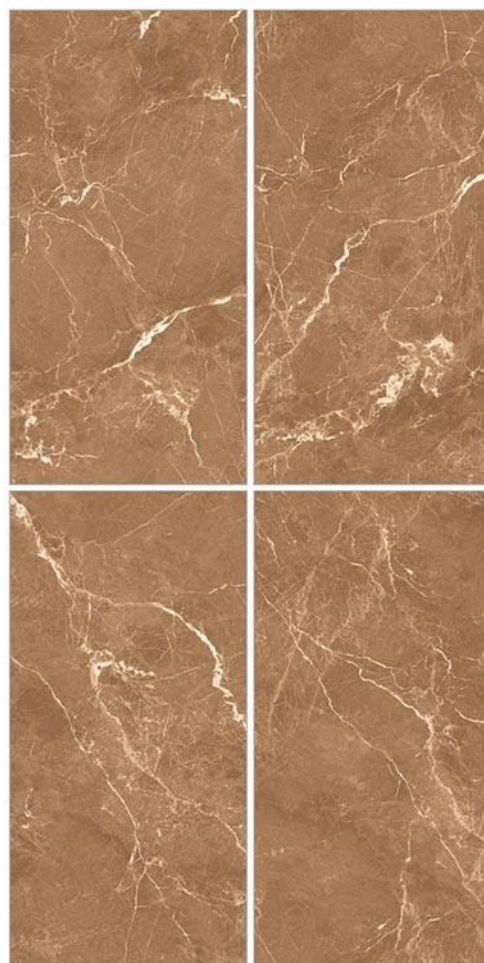

Crv Kansas Grafito

— GVT | 600x1200mm | Matt

Random - 4

Carving
COLLECTION

Crv Kimber Brown

— GVT | 600x1200mm | Matt

Random - 4

Carving
COLLECTION