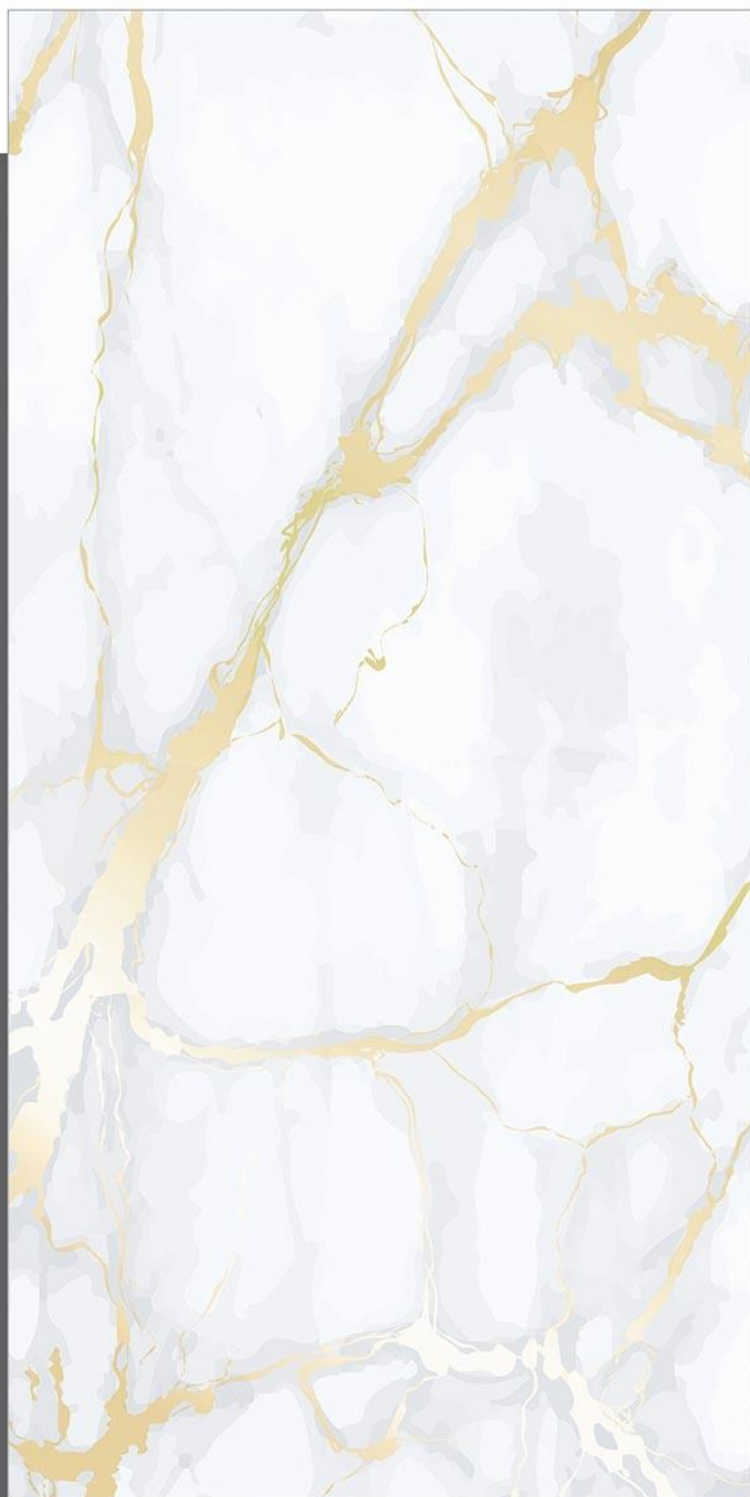

Carving
COLLECTION

Crv Chester Gold

— GVT | 600x1200mm | Matt

Random - 4