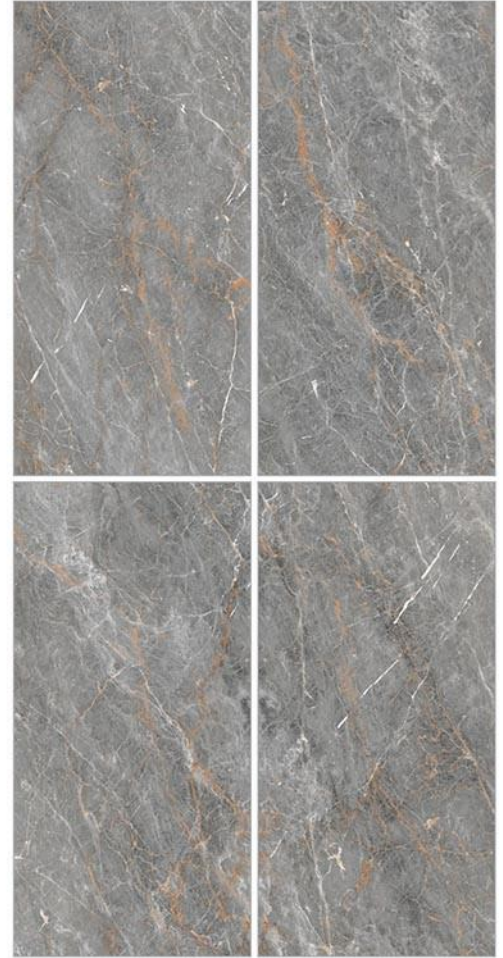

Carving
COLLECTION

Crv Havuz Grafito

— GVT | 600x1200mm | Matt

Random - 4