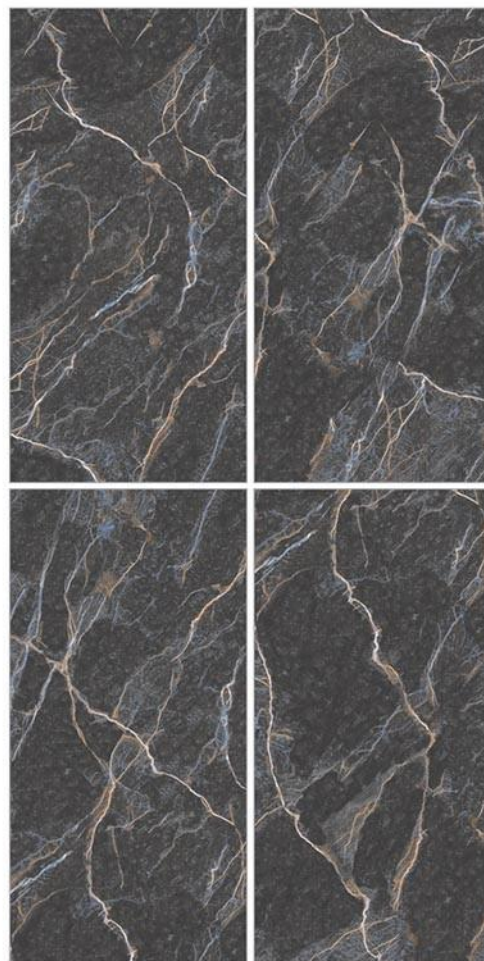

Carving
COLLECTION

Crv Kalhari Nero

— GVT | 600x1200mm | Matt

Random - 4