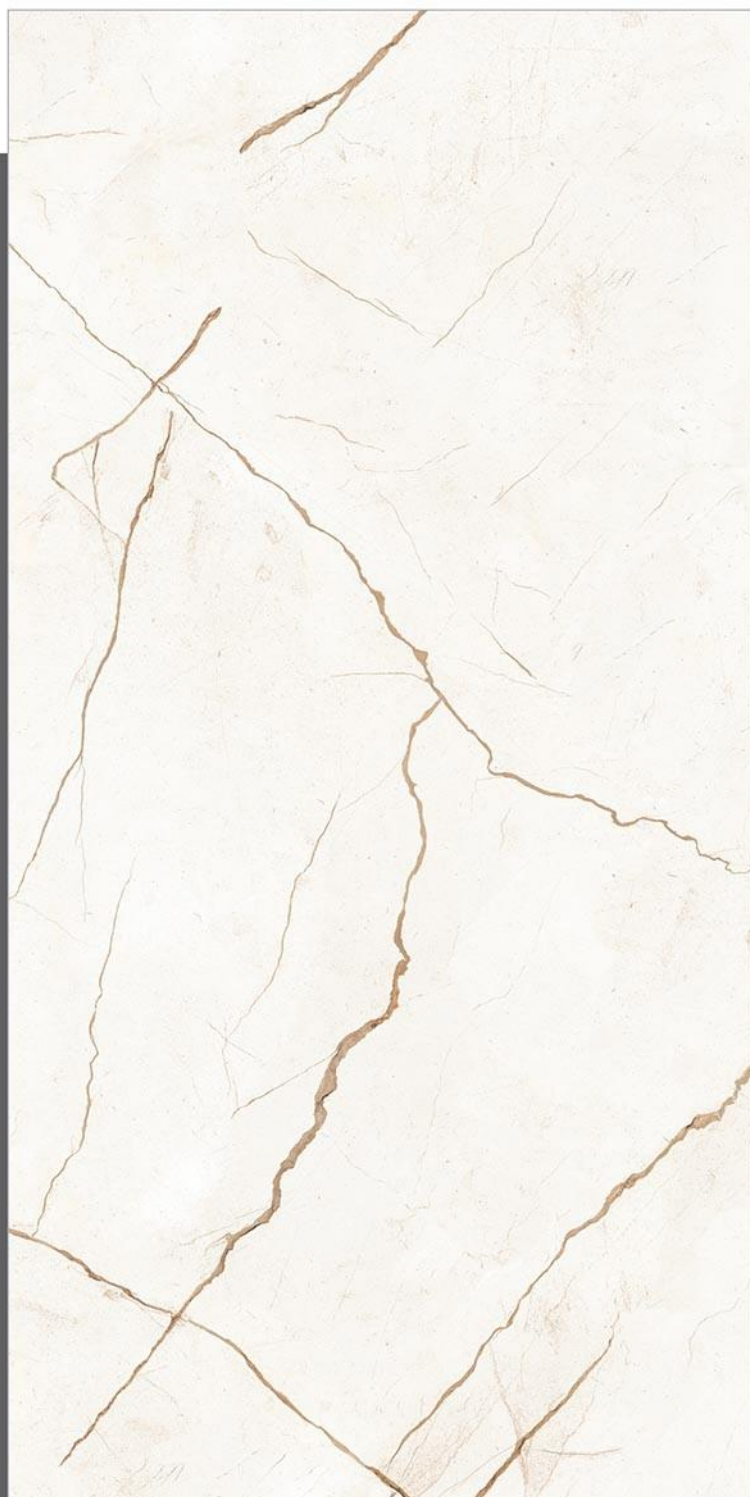

Carving
COLLECTION

Crv Prag Crema

— GVT | 600x1200mm | Matt

Random - 4