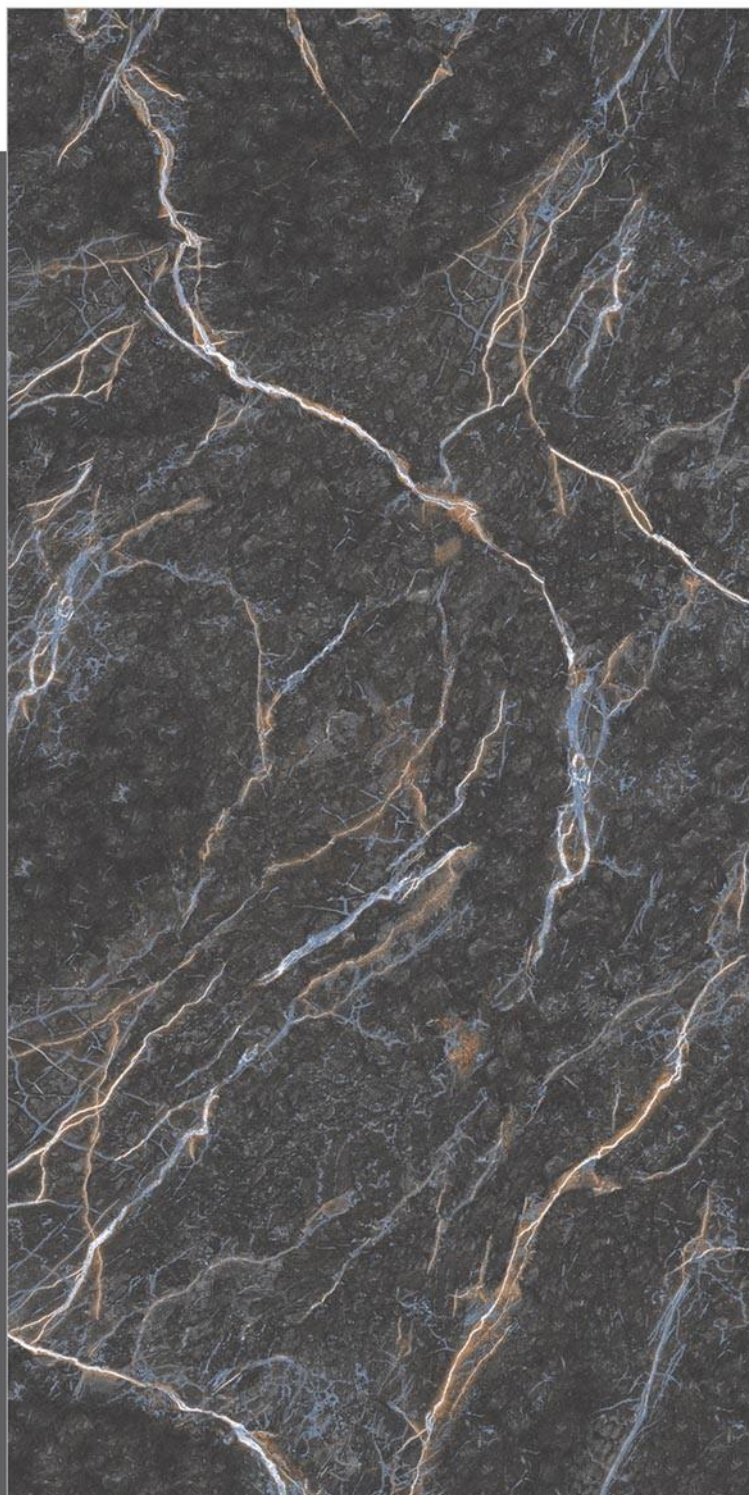

Carving
COLLECTION

Crv Kalhari Nero

— GVT | 600x1200mm | Matt

Random - 4