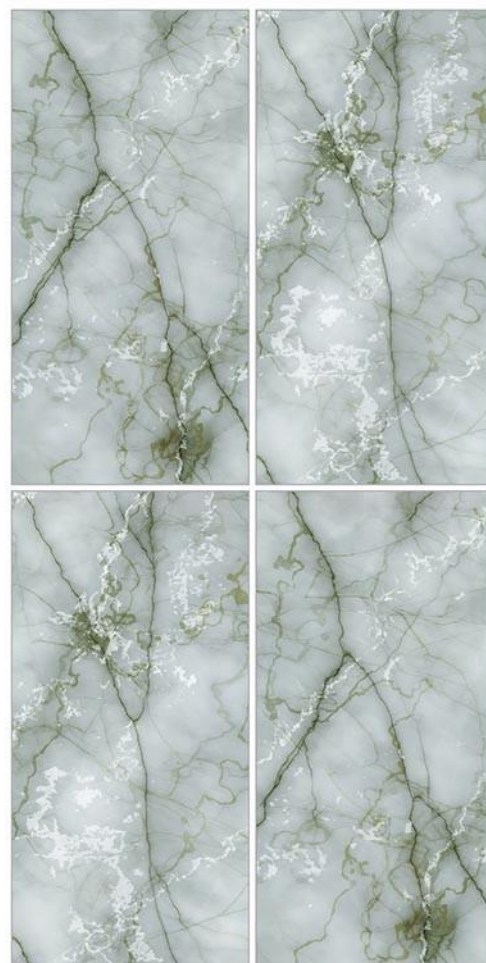

Carving
COLLECTION

Crv Dolce Green

— GVT | 600x1200mm | Matt

Random - 2