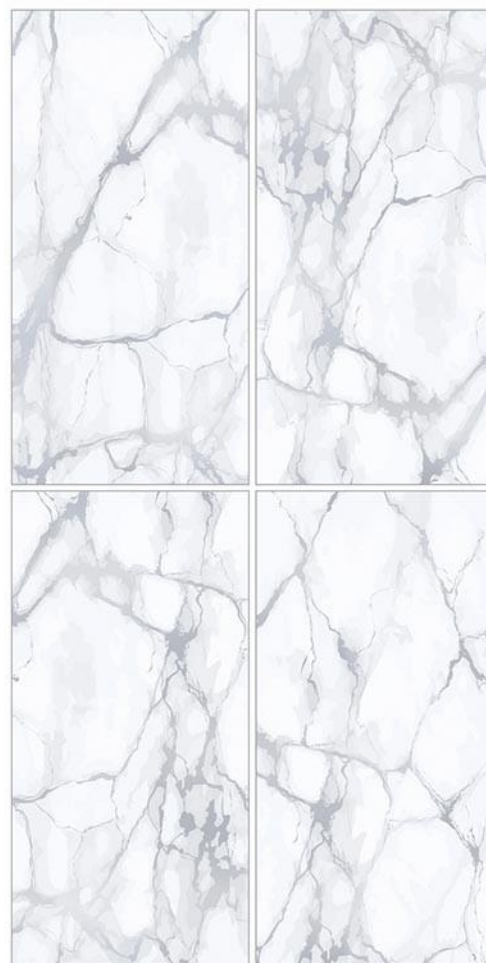

Crv Chester Gold

— GVT | 600x1200mm | Matt

Random - 4

Carving
COLLECTION

Crv Chester Silver

— GVT | 600x1200mm | Matt

Random - 4

Carving
COLLECTION