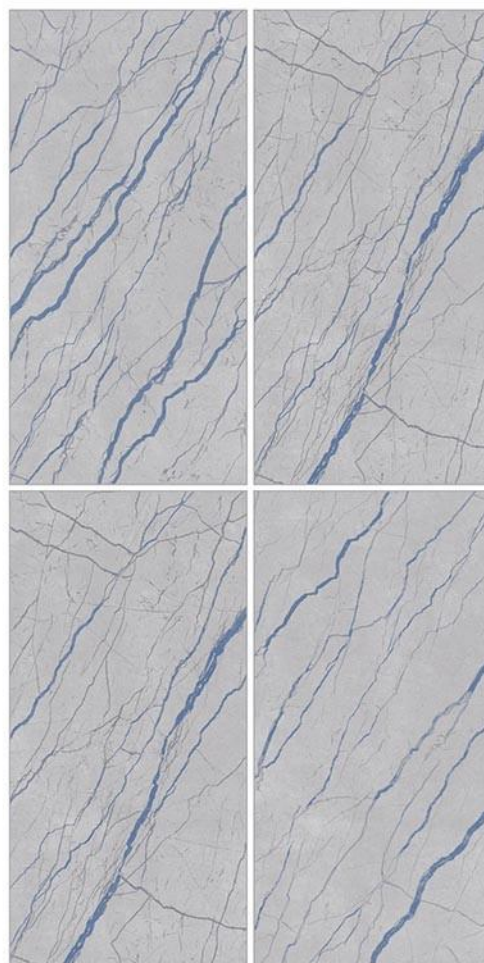

Carving
COLLECTION

A SENSE OF
Illusion.

600x1200mm
GLAZED VITRIFIED TILES

Carving
COLLECTION

Crv Alluro Grey

— GVT | 600x1200mm | Matt

Random - 3

Carving
COLLECTION