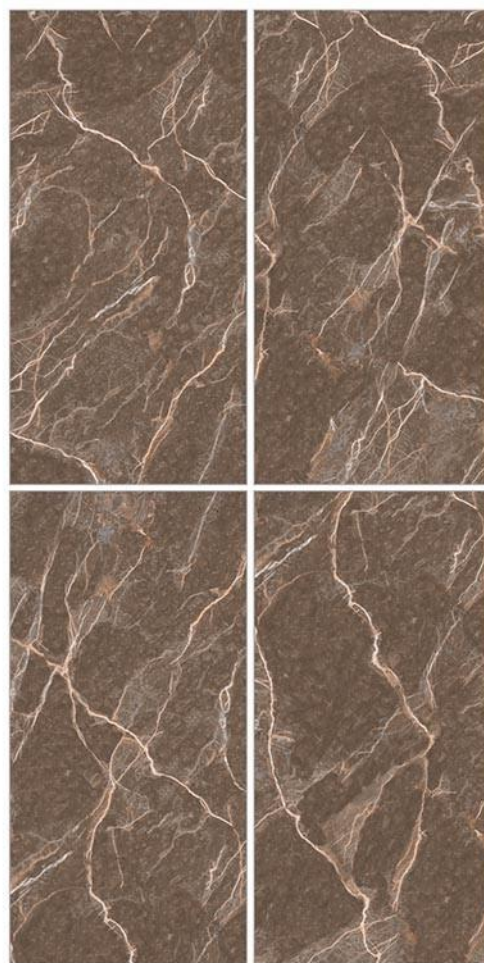

Carving
COLLECTION

Crv Kalhari Choco

— GVT | 600x1200mm | Matt

Random - 4