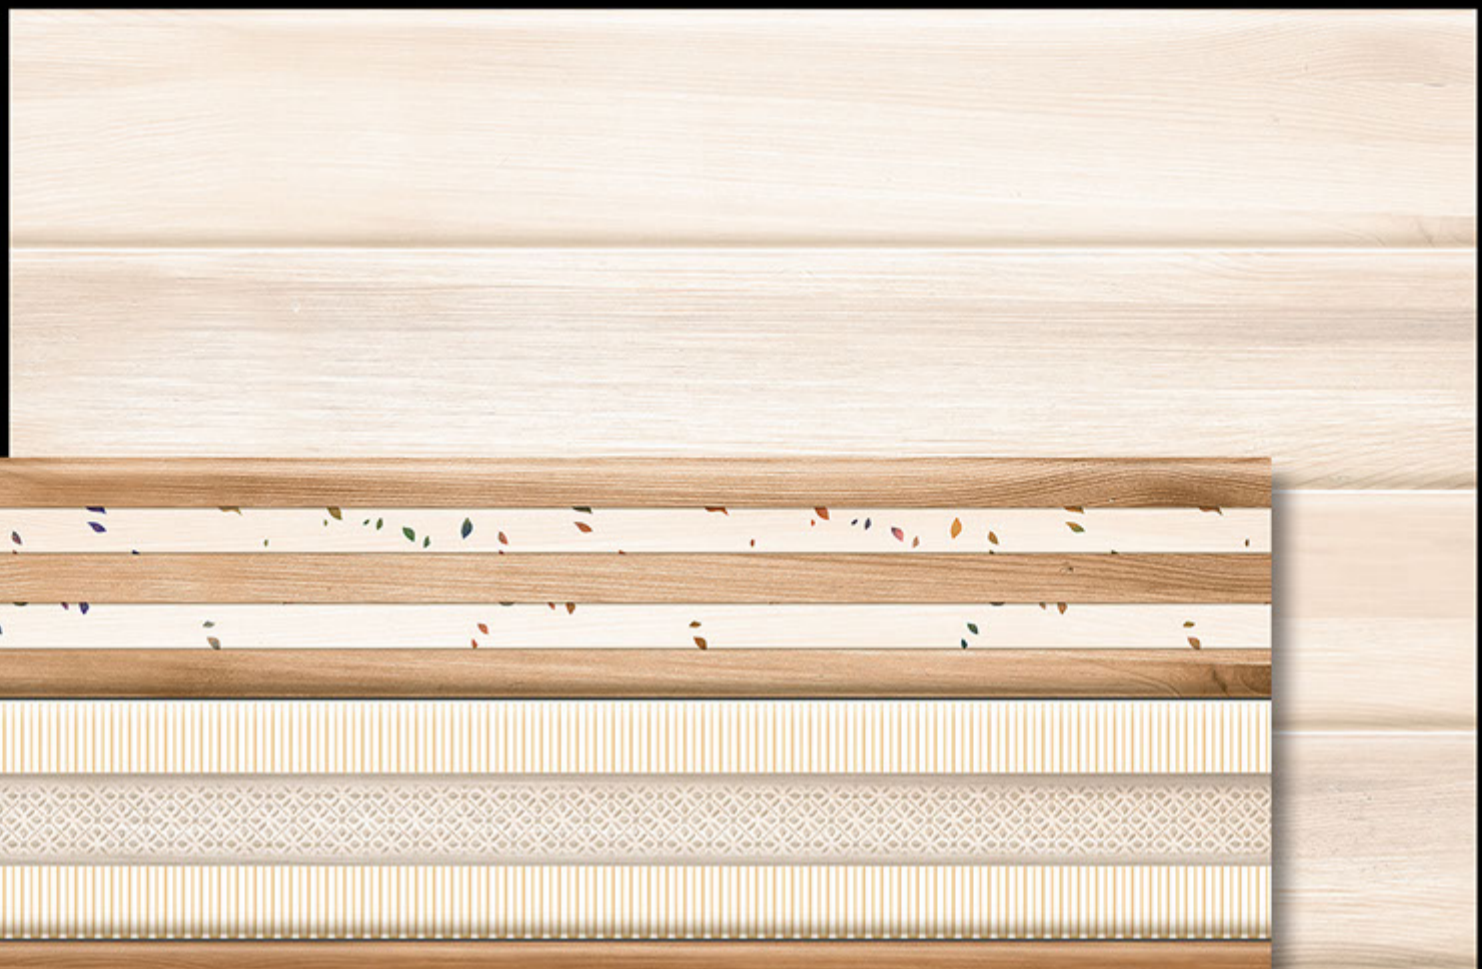

2021-L

2021-HL-2

2021-HL-2

2021-D

Matt

Digital Wall Tiles

300x450mm

2023-L