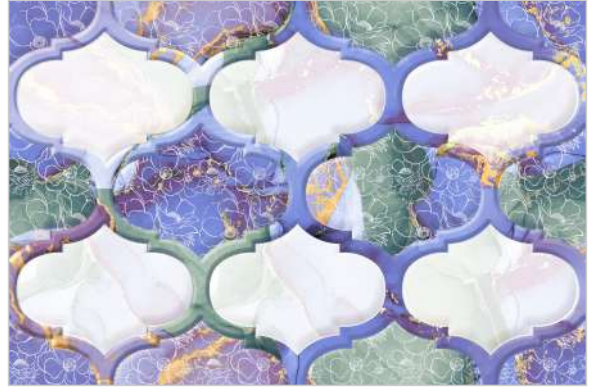

- Random design
- Use 3mm Space
- High Definition
- Digital tech.
- Wall Tiles

3002-HL-3