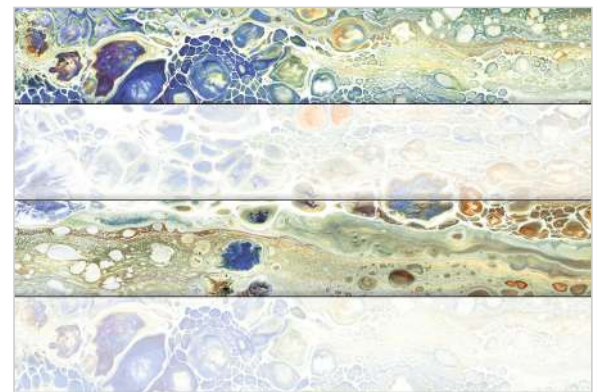

FIREPROOF

SCRATCH
RESISTANT

- 
Random design
- 
Use 3mm Space
- 
High Definition
- 
Digital tech.
- 
Wall Tiles

3001-LT

3001-HL-1

3001-DK

3002-LT

3002-DK