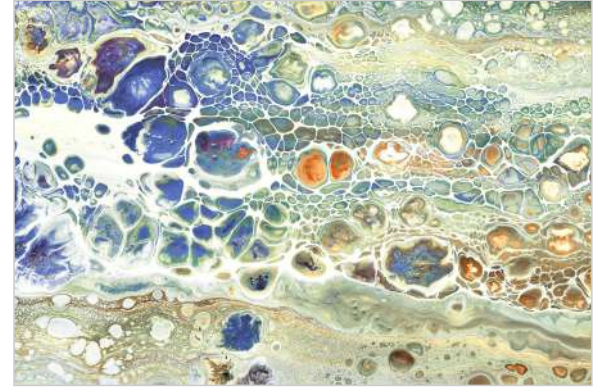

FIREPROOF

SCRATCH
RESISTANT

- 
Random design
- 
Use 3mm Space
- 
High Definition
- 
Digital tech.
- 
Wall Tiles

3001-LT

3001-HL-1

3001-DK

3002-LT

3002-DK