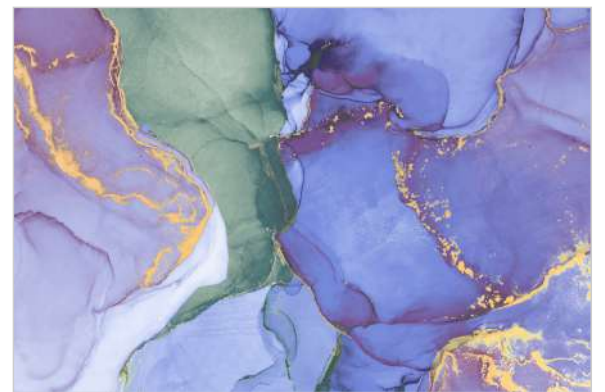

FIREPROOF

SCRATCH
RESISTANT

- 
Random design
- 
Use 3mm Space
- 
High Definition
- 
Digital tech.
- 
Wall Tiles

3001-LT

3001-HL-1

3001-DK

3002-LT

3002-DK