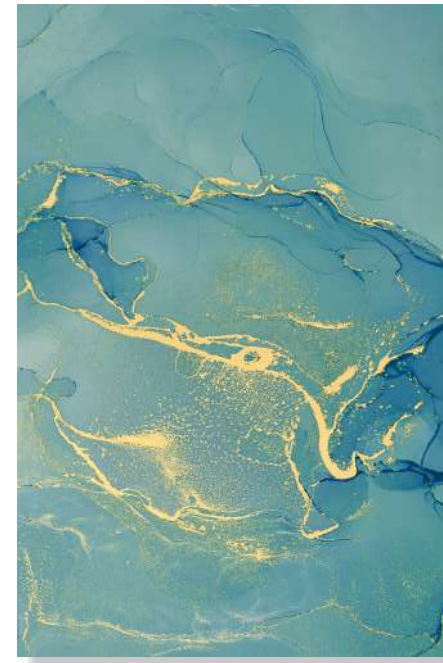

FIREPROOF

SCRATCH
RESISTANT

- 
Random design
- 
Use 3mm Space
- 
High Definition
- 
Digital tech.
- 
Wall Tiles

3001-LT

3001-HL-1

3001-DK

3002-LT

3002-DK