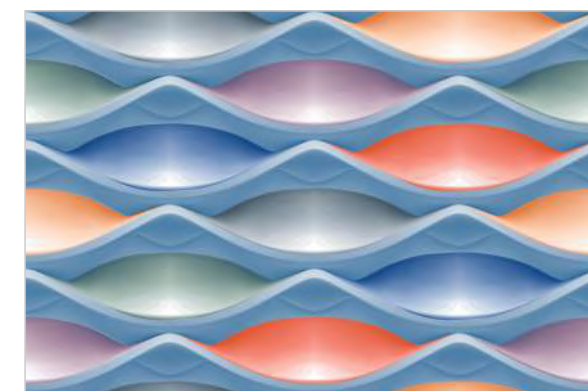

WALL TILES | 250x375mm

GLOSSY FINISH

GLOSSY

1867-LT