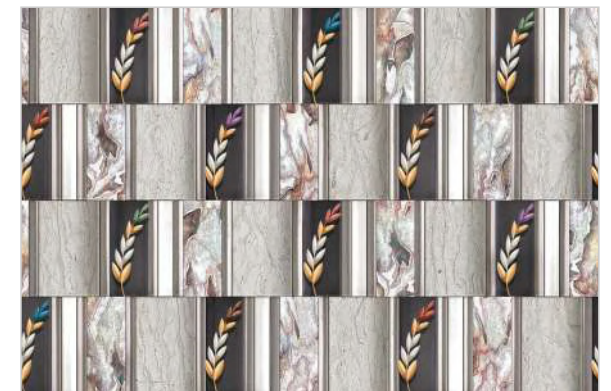

1878-HL-1

WALL TILES | 250x375mm

GLOSSY

Random design

Use 3mm Space

High Definition

Digital tech.

Wall Tiles