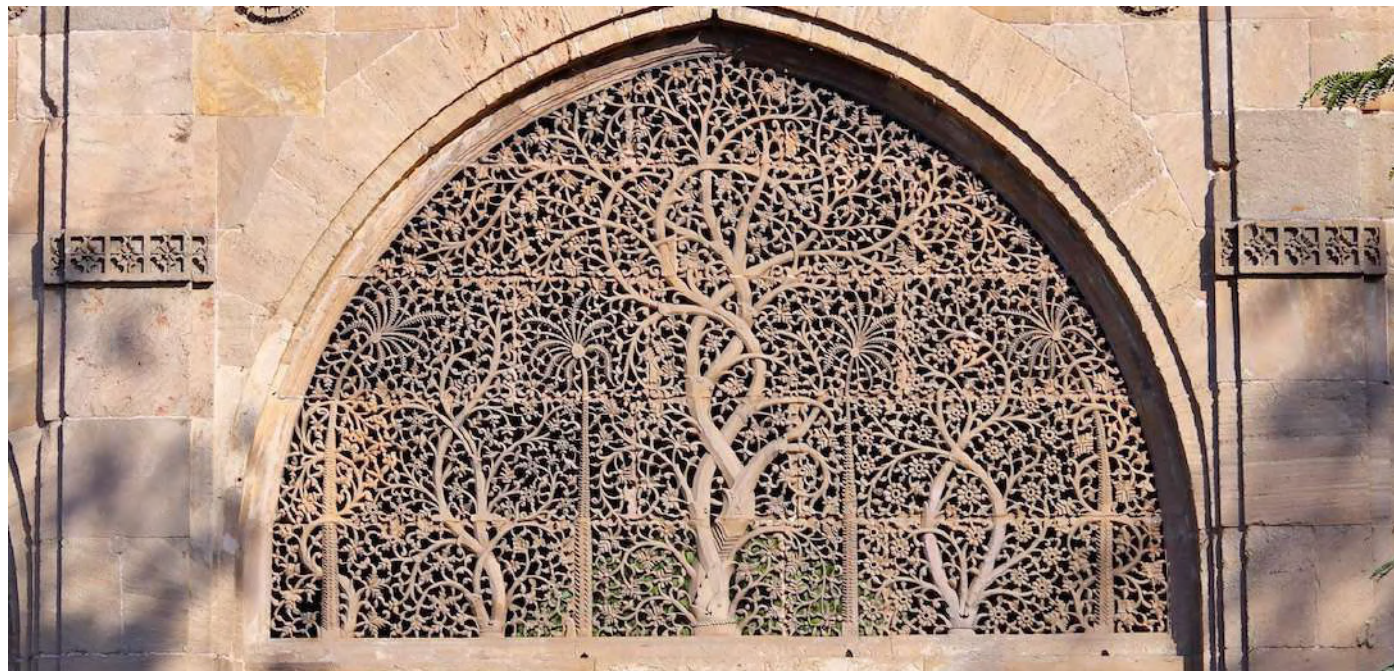

1705-DK

1706-DK