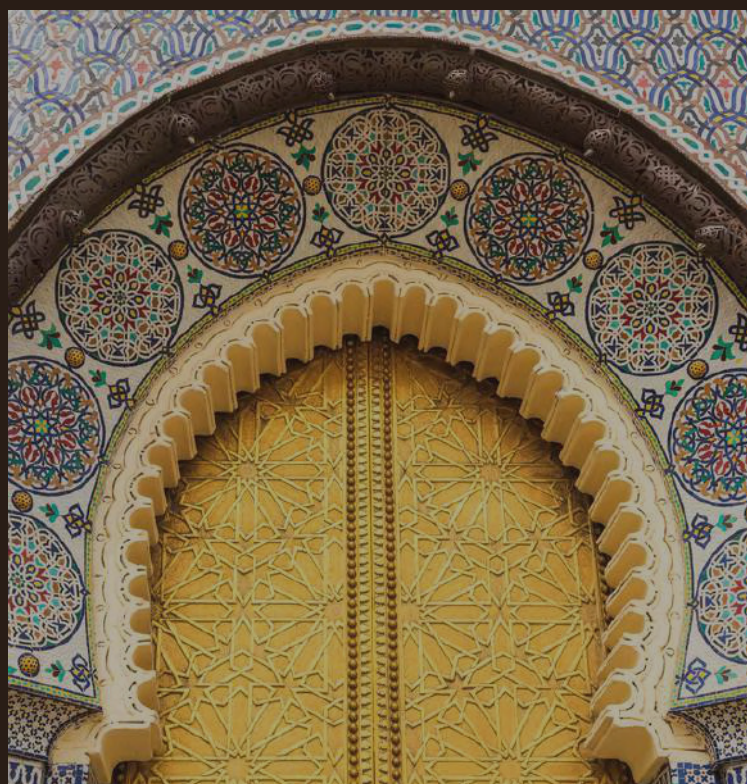

High Definition

Digital tech.

Wall Tiles

1729-DK

1730-DK

Artistry in every tiles

CREATE A VISUALLY APPEALING SPACE WITH THE CHARMING DESIGN

Jubely wall tiles take their inspiration from the industrial style typical of the capitals of northern Europe, harmonising with the coordinated floors to reflect the greatness and sophisticated vitality of those cities. The series mirrors the elegance of treatments developed through graphical patterns reproducing the surface textures.