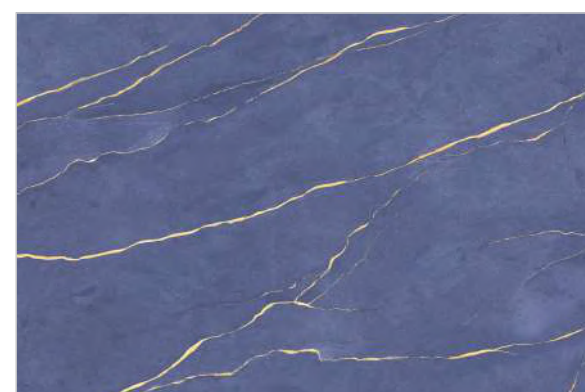

AZURA
INTERNATIONAL

1732-DK