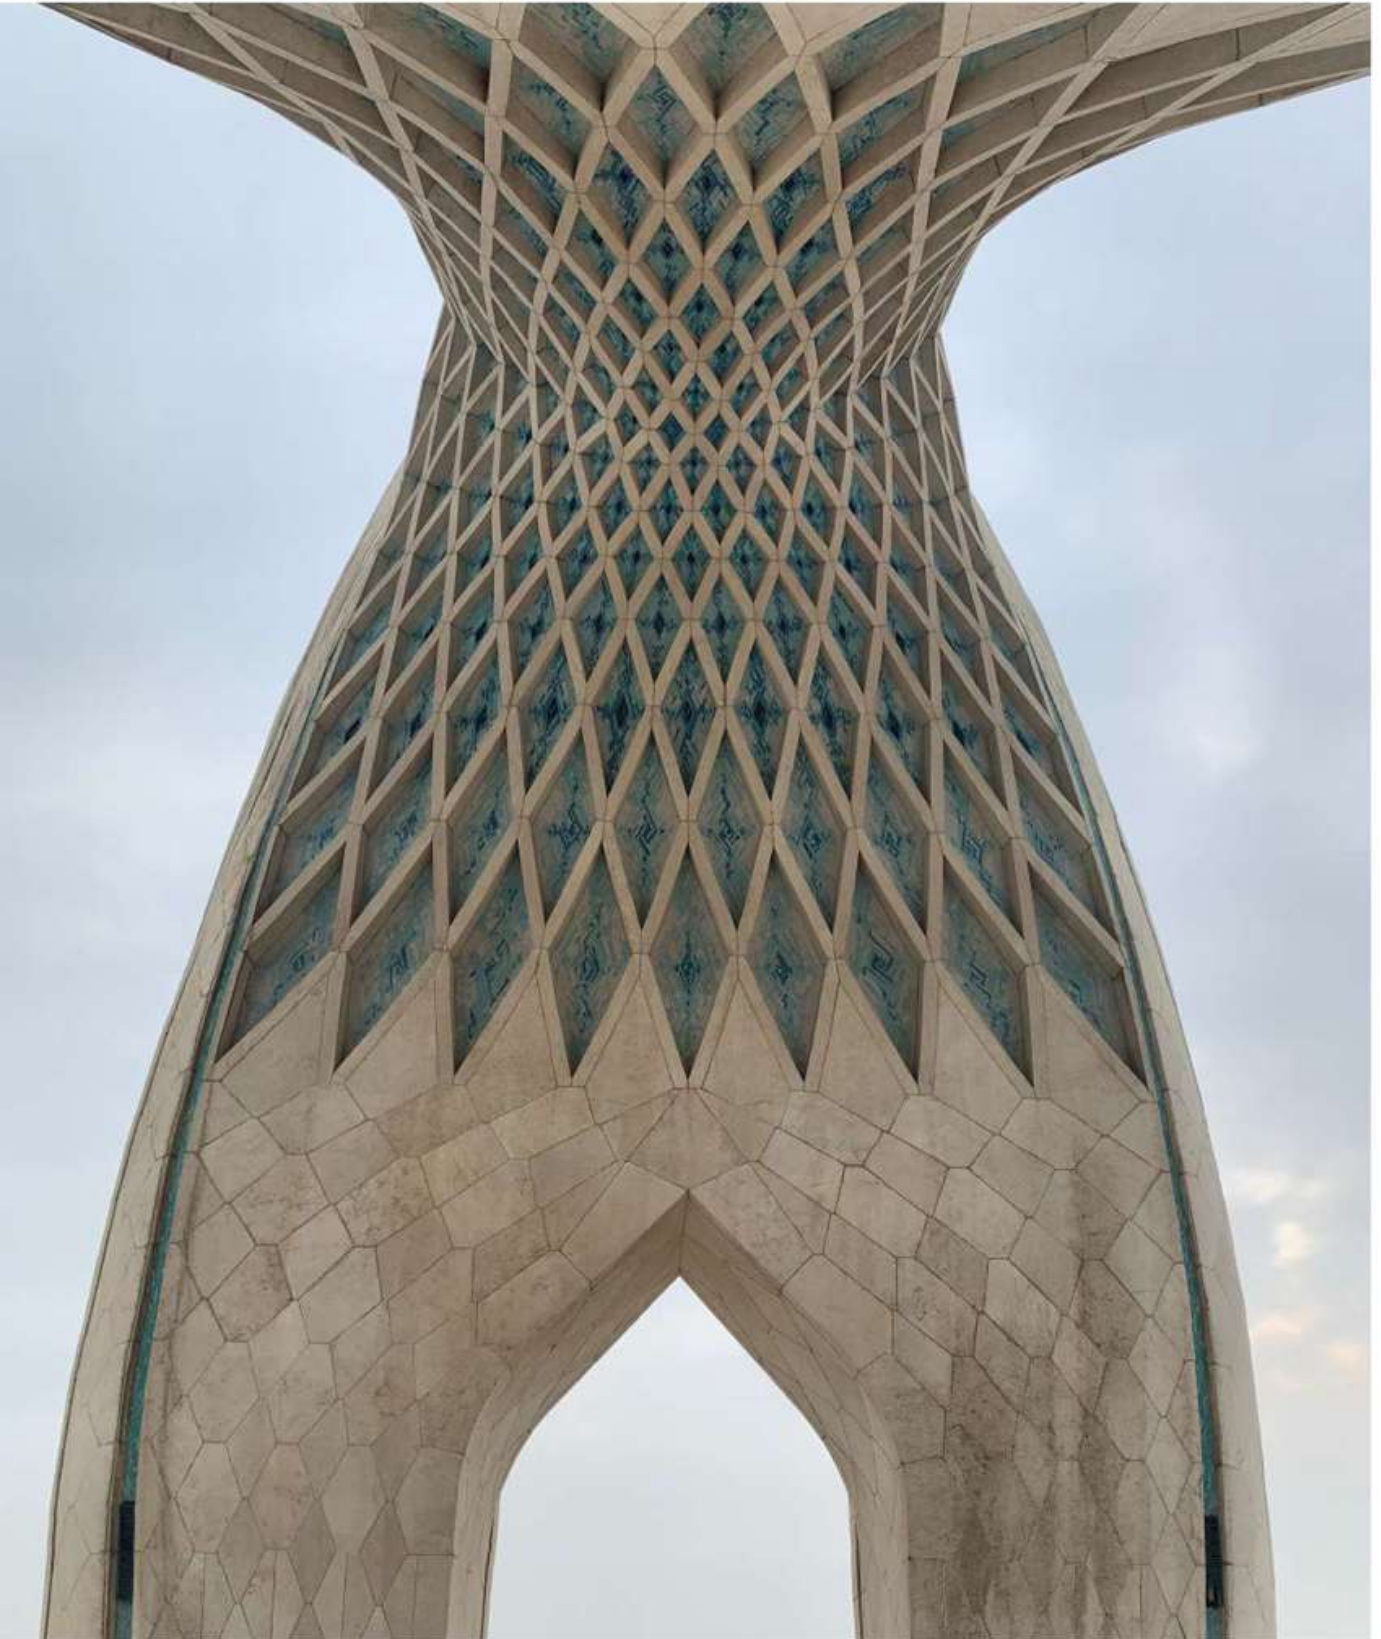

WALL TILES | 250x375mm

GLOSSY FINISH

GLOSSY

Random design

Use 3mm Space

High Definition

Digital tech.

Wall Tiles

AZURA

INTERNATIONAL

1631-LT