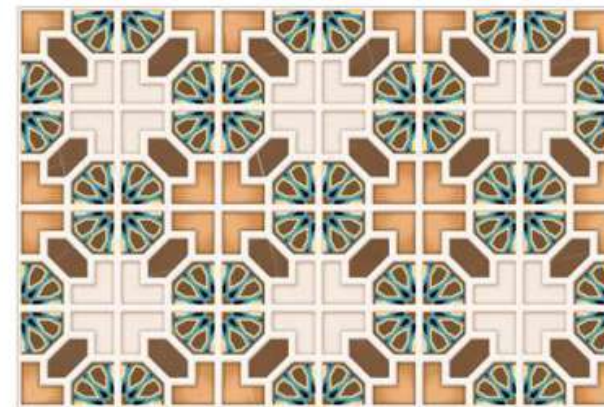

WALL TILES | 250x375mm

GLOSSY FINISH

GLOSSY

Random design

Use 3mm Space

High Definition

Digital tech.

Wall Tiles

AZURA
INTERNATIONAL

1687-LT