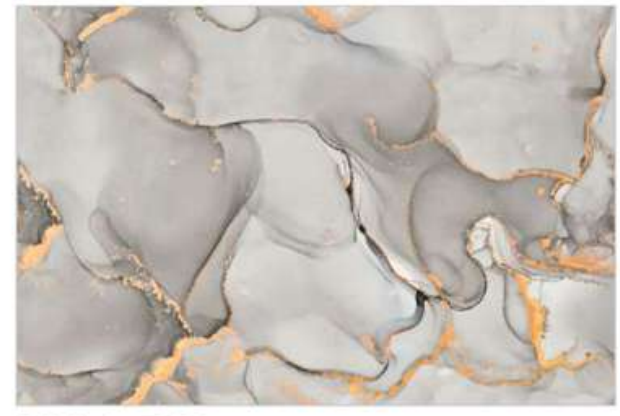

GLOSSY FINISH

GLOSSY

- Random design
- Use 3mm Space
- High Definition
- Digital tech.
- Wall Tiles

1604-DK