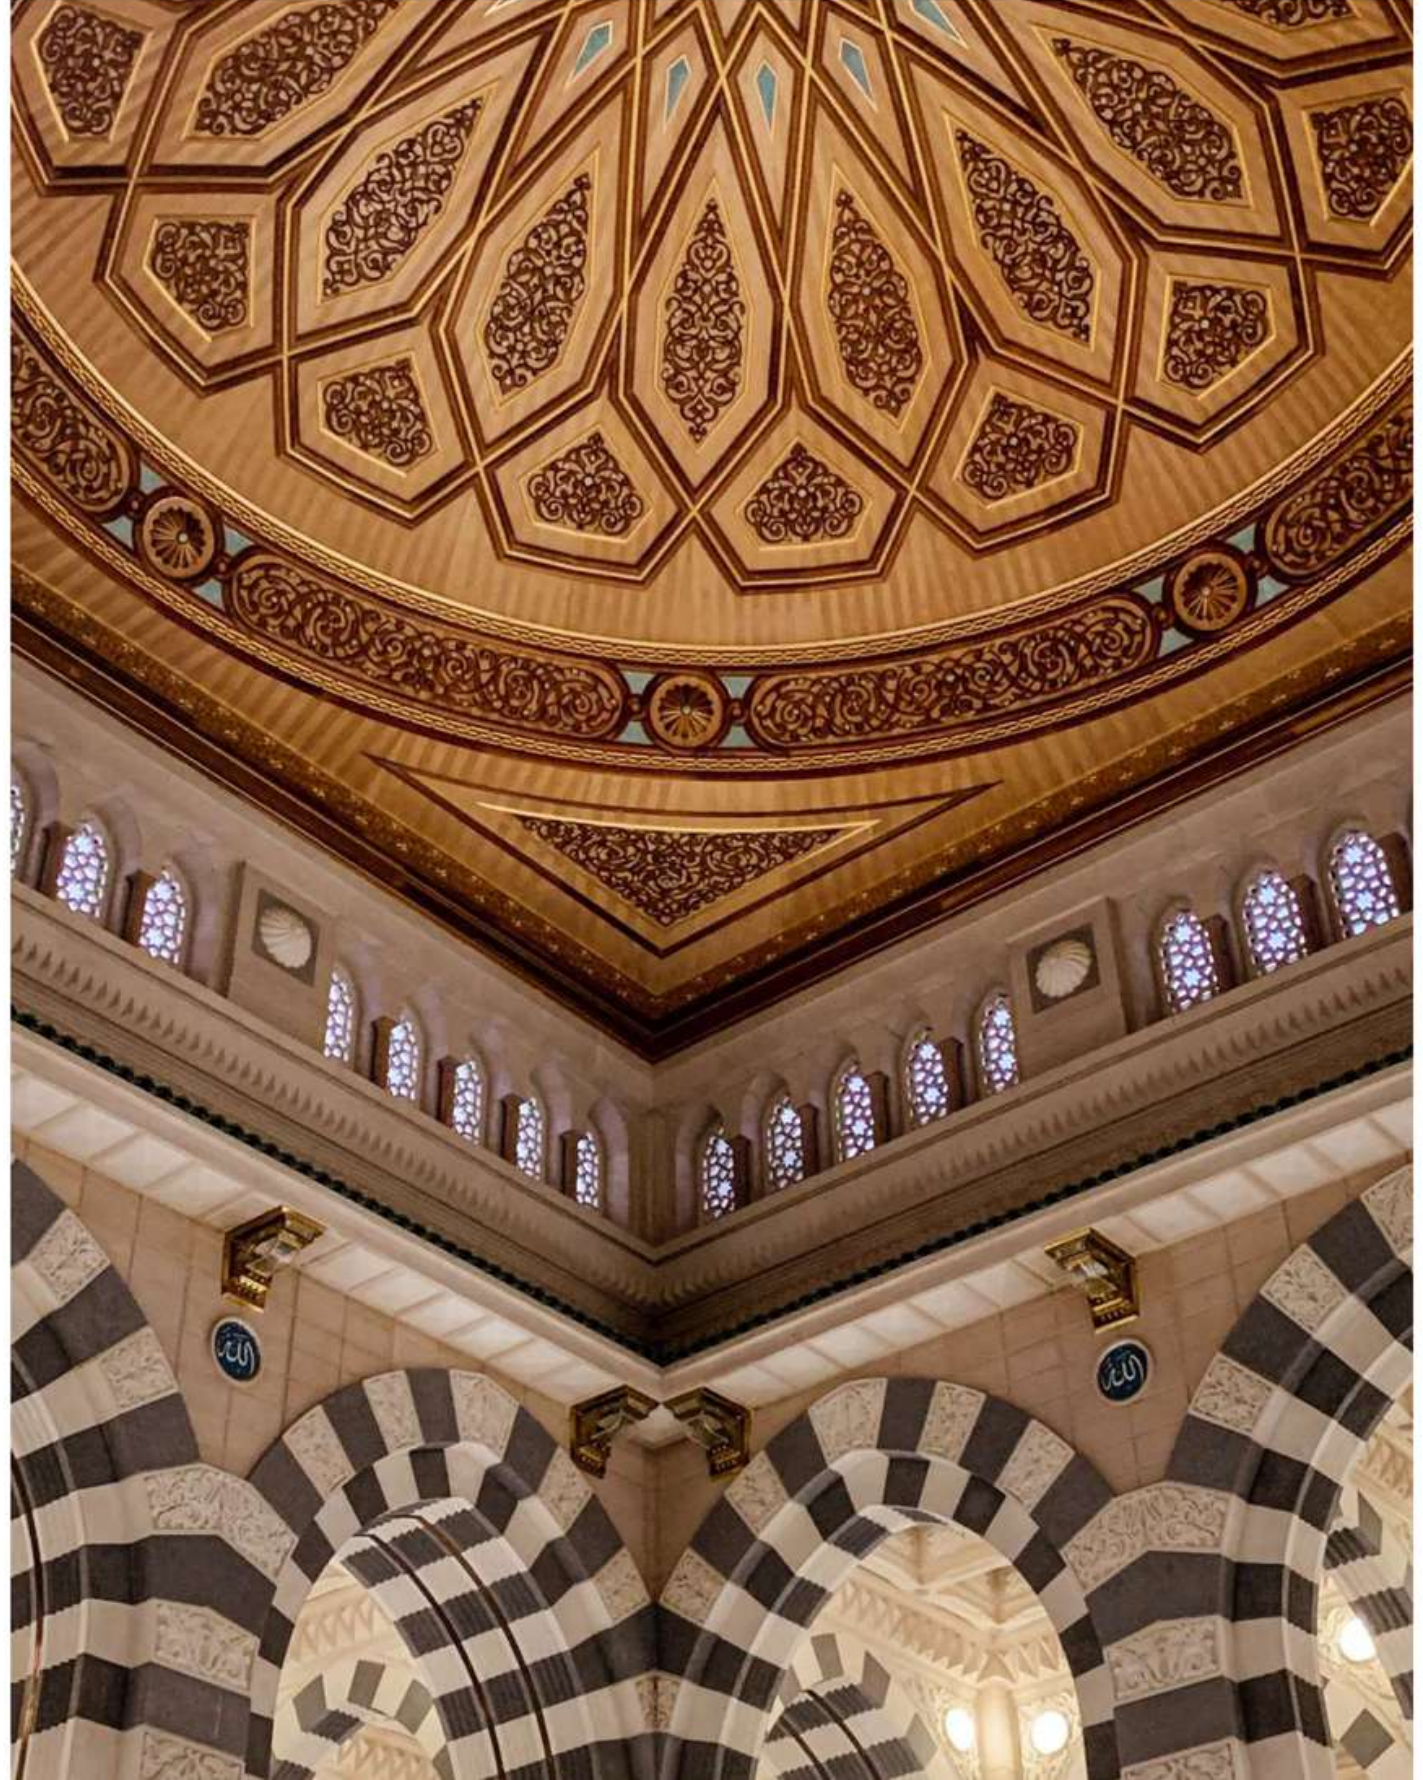

WALL TILES | 250x375mm

GLOSSY FINISH

GLOSSY

- Random design
- Use 3mm Space
- High Definition
- Digital tech.
- Wall Tiles