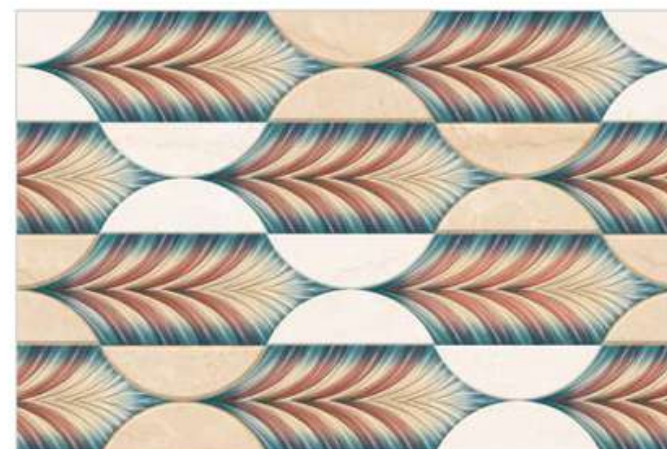

GLOSSY FINISH

GLOSSY

Random design

Use 3mm Space

High Definition

Digital tech.

Wall Tiles

AZURA

INTERNATIONAL

1699-HL-1