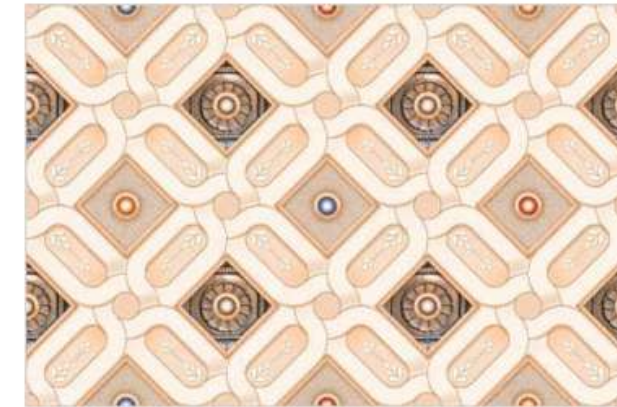

WALL TILES | 250x375mm

GLOSSY FINISH

GLOSSY

Random design

Use 3mm Space

High Definition

Digital tech.

Wall Tiles

AZURA

INTERNATIONAL

1606-HL-1