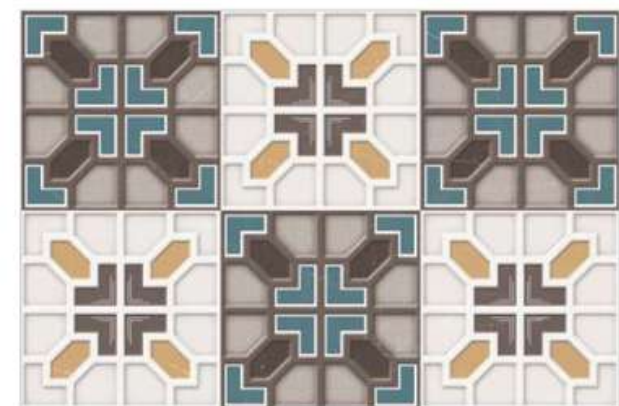

1690-HL-1

WALL TILES | 250x375mm

GLOSSY FINISH

GLOSSY

Random design

Use 3mm Space

High Definition

Digital tech.

Wall Tiles