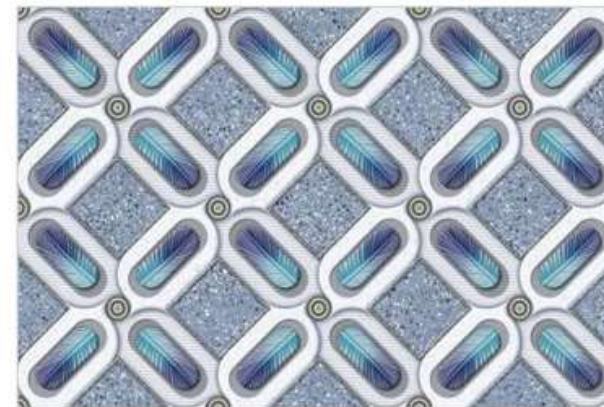

WALL TILES | 250x375mm

GLOSSY FINISH

GLOSSY

Random design

Use 3mm Space

High Definition

Digital tech.

Wall Tiles

AZURA

INTERNATIONAL

1605-HL-1