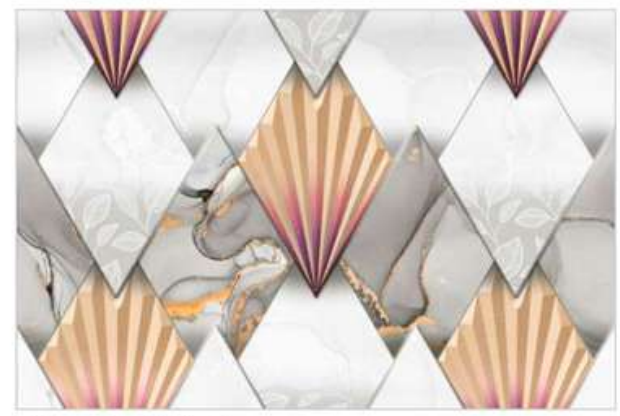

GLOSSY FINISH

GLOSSY

- Random design
- Use 3mm Space
- High Definition
- Digital tech.
- Wall Tiles

1604-HL-1