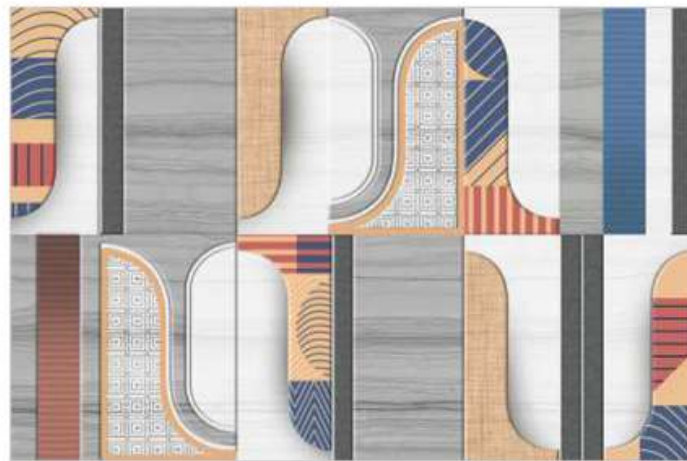

GLOSSY FINISH

GLOSSY

Random design

Use 3mm Space

High Definition

Digital tech.

Wall Tiles

AZURA
INTERNATIONAL

1675-HL-1