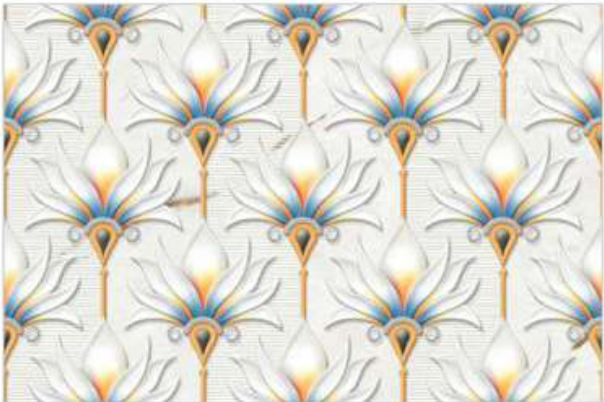

WALL TILES | 250x375mm

GLOSSY FINISH

GLOSSY

- Random design
- Use 3mm Space
- High Definition
- Digital tech.
- Wall Tiles

1610-HL-1