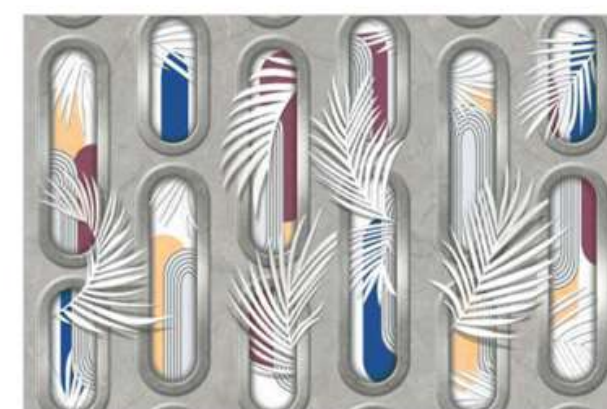

WALL TILES | 250x375mm

GLOSSY FINISH

GLOSSY

Random design

Use 3mm Space

High Definition

Digital tech.

Wall Tiles

1651-HL-1