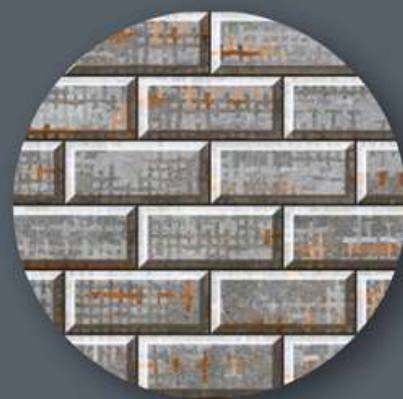

Majestic Creation

Shifting the focus from minimalism to the mighty force of geology makes for an interior design trend guaranteed to get heads turning. The dramatic interior is a trend with an essentially neoclassical influence, inspiring spaces. Stone hewn from the world's most prestigious quarries is the origins of this trend, characterized by natural effect designs featuring sophisticated patterns and bright and beautiful colours which, together with the precious stone effects, will become the focal point of any room.

In an evocation of luxury and elegance, interior design creates dramatically theatrical spaces, applying state-of-the-art technologies and designs with granilla (a granular glaze) to reposition ceramic tiles at the forefront of contemporary interior design and decoration. Subtle shading, veining and glossy effects are the hallmarks of seven series that together form a collection, the quintessence of the trend defined above. Superb designs combined with cutting-edge technical features that together allow for stunning visual impacts and clever plays on colour that will look fabulous in any room where a wall or floor tiles are a core decorative element.