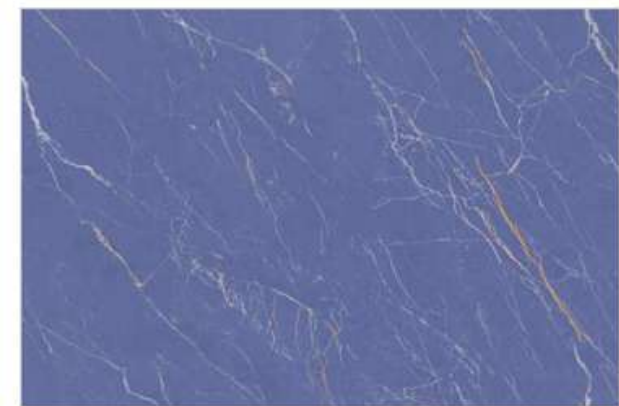

GLOSSY FINISH

GLOSSY

Random design

Use 3mm Space

High Definition

Digital tech.

Wall Tiles

AZURA
INTERNATIONAL

1623-DK