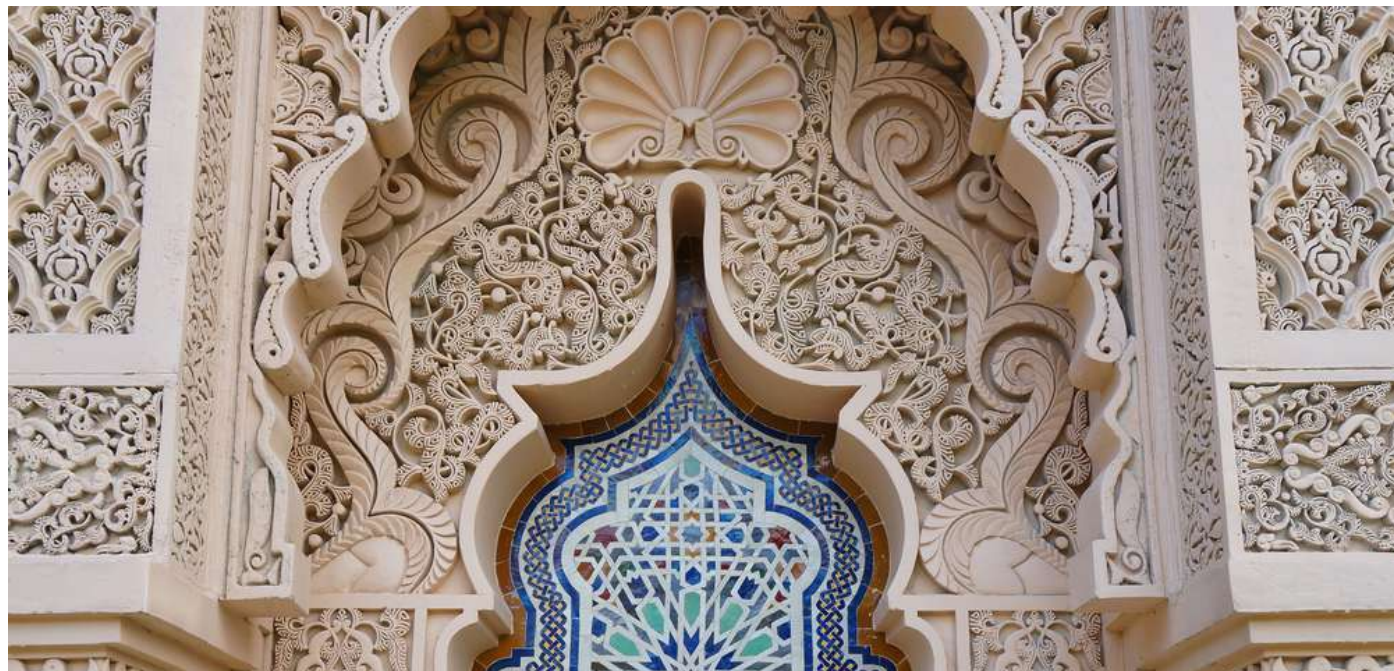

1155-DK

1160-DK