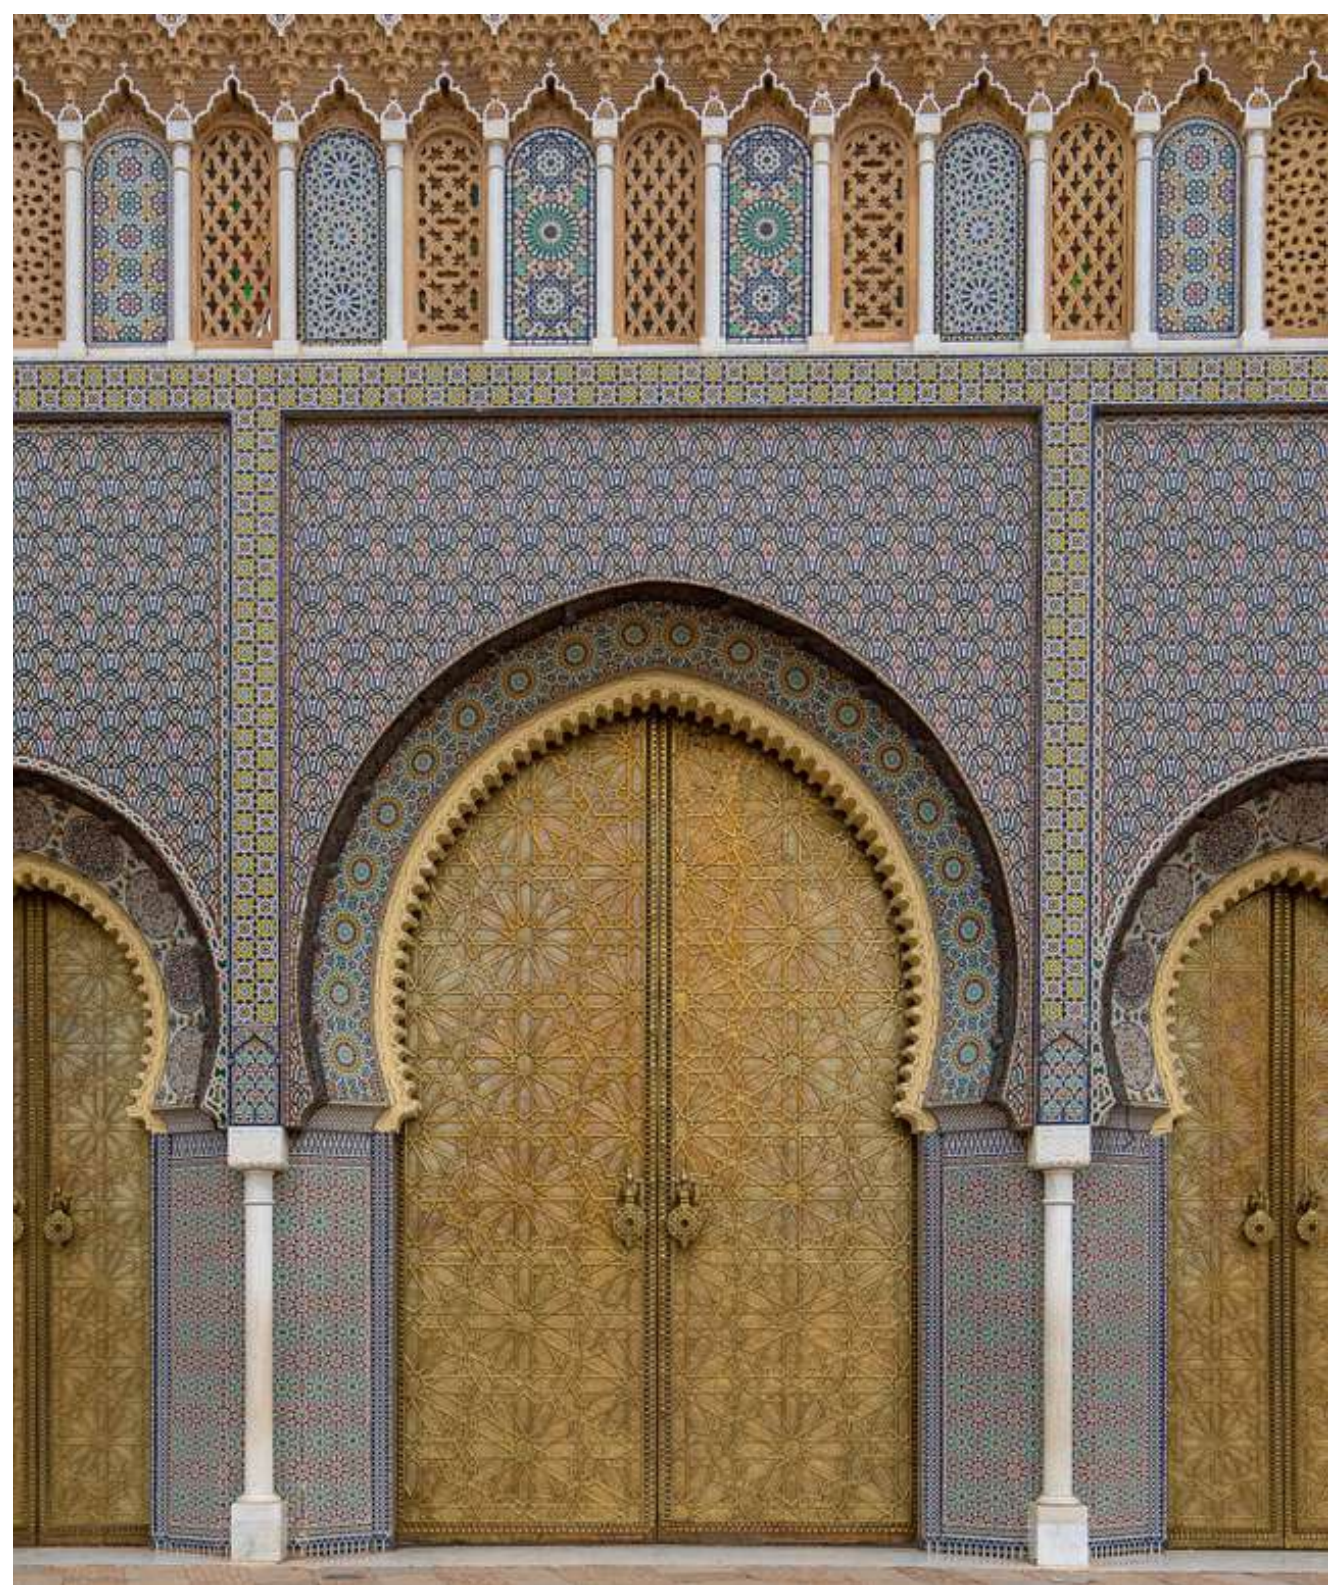

WALL TILES | 250x375mm

- Random design
- Use 3mm Space
- High Definition
- Digital tech.
- Wall Tiles

GLOSSY