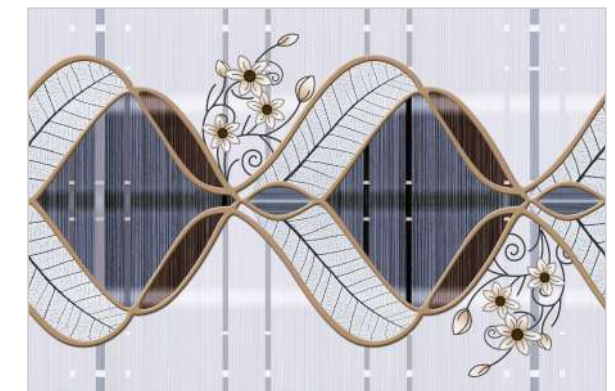

WALL TILES | 250x375mm

GLOSSY FINISH

GLOSSY

1302-HL-1