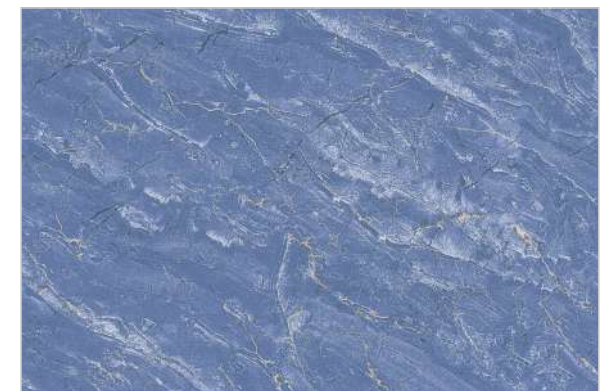

WALL TILES | 250x375mm

GLOSSY FINISH

GLOSSY

Random design

Use 3mm Space

High Definition

Digital tech.

Wall Tiles

AZURA
INTERNATIONAL

1061-DK