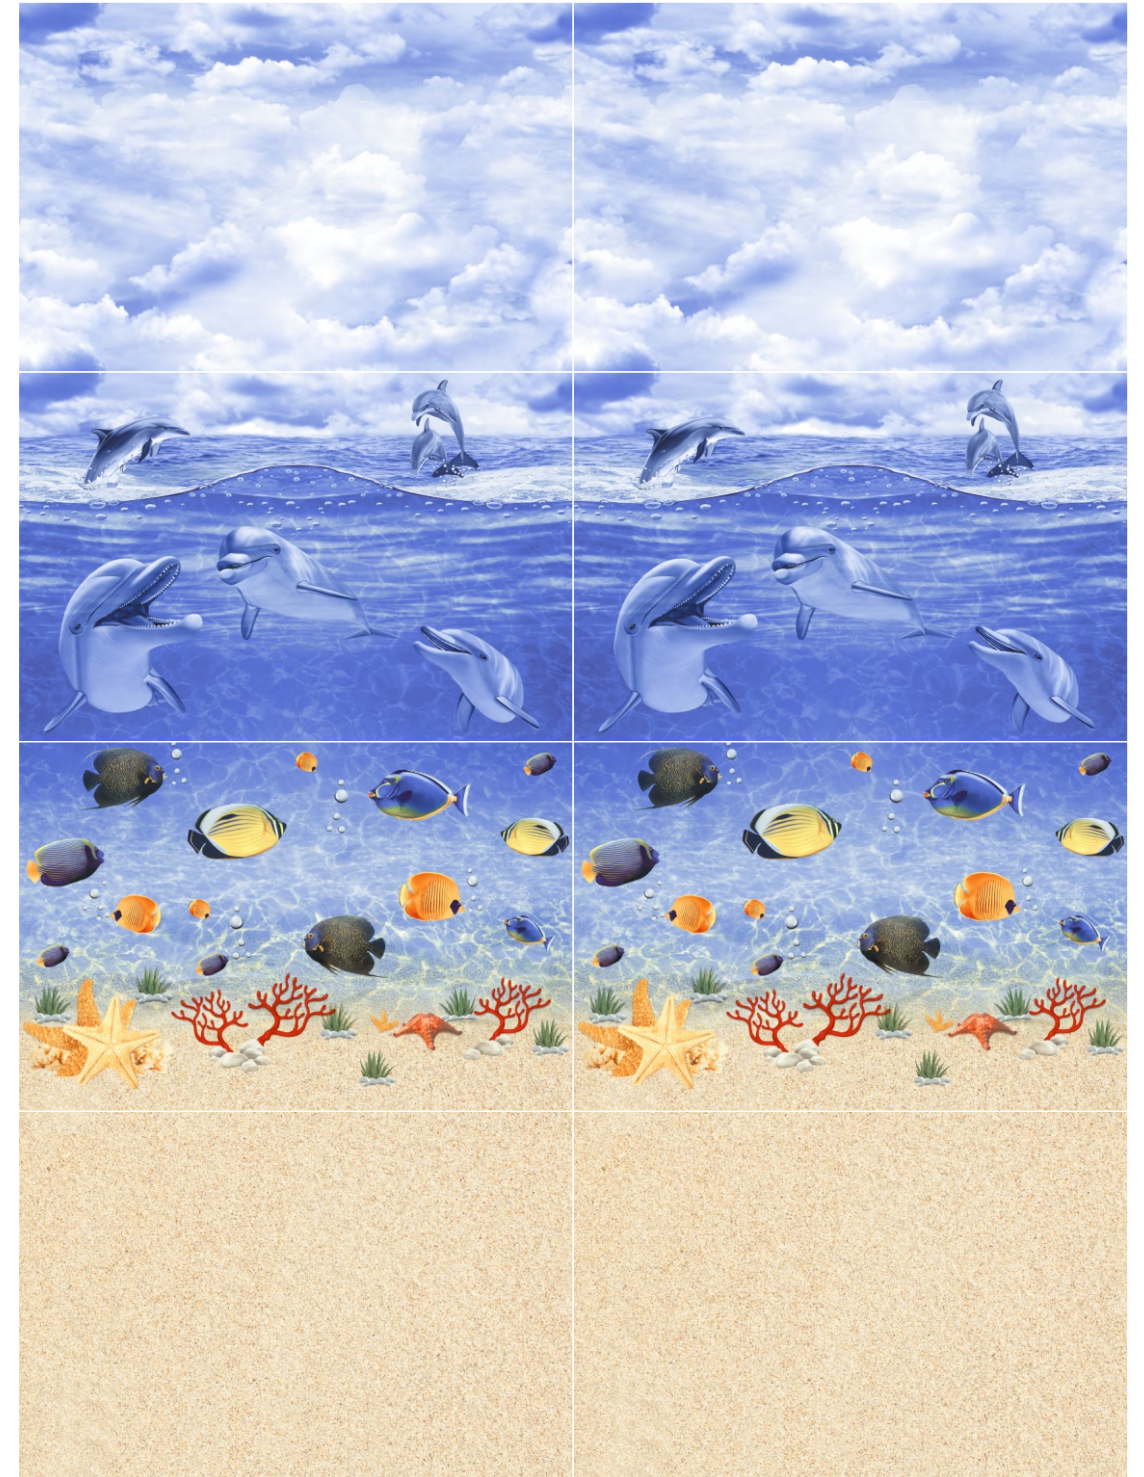

Series 1461 LT | HL-1 | HL-2 | DK