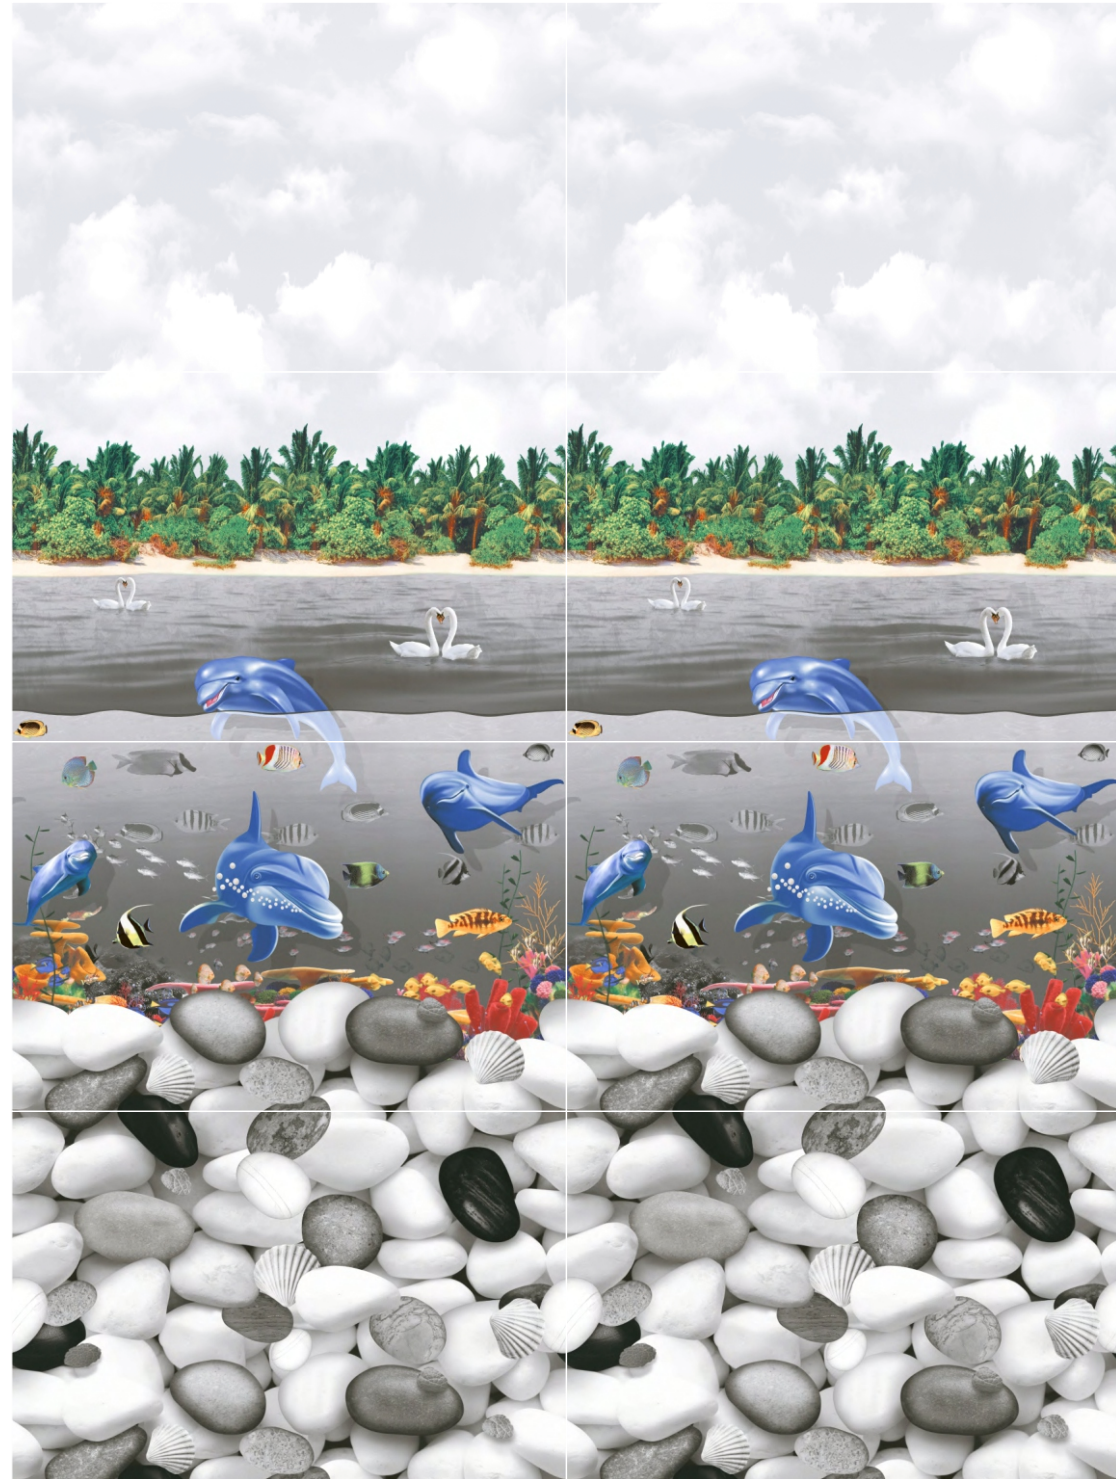

Glossy
FINISH