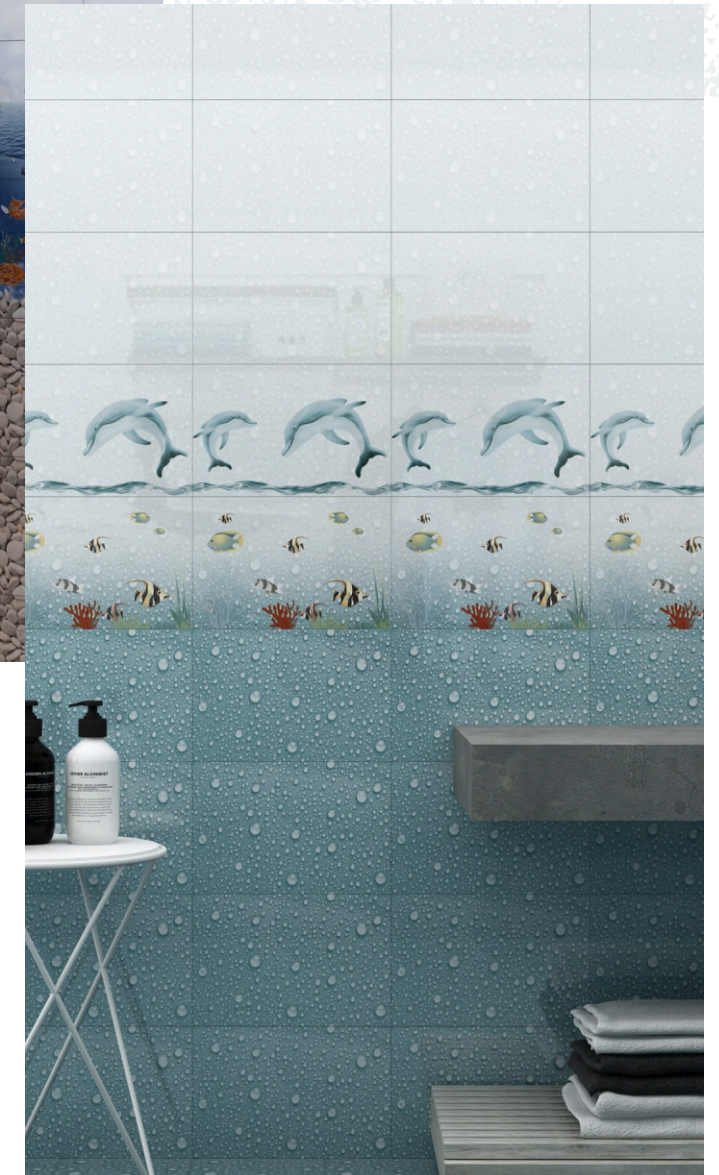

RESISTANT
TO STAINS

FIREPROOF

SCRATCH
RESISTANT

Unique luxury
& Style

250x
375MM

The wall tiles take their inspiration from the industrial style typical of the capitals of northern Europe, harmonising with the coordinated floors to reflect the greatness and sophisticated vitality of those cities. The series mirrors the elegance of treatments developed through graphical patterns reproducing the surface textures