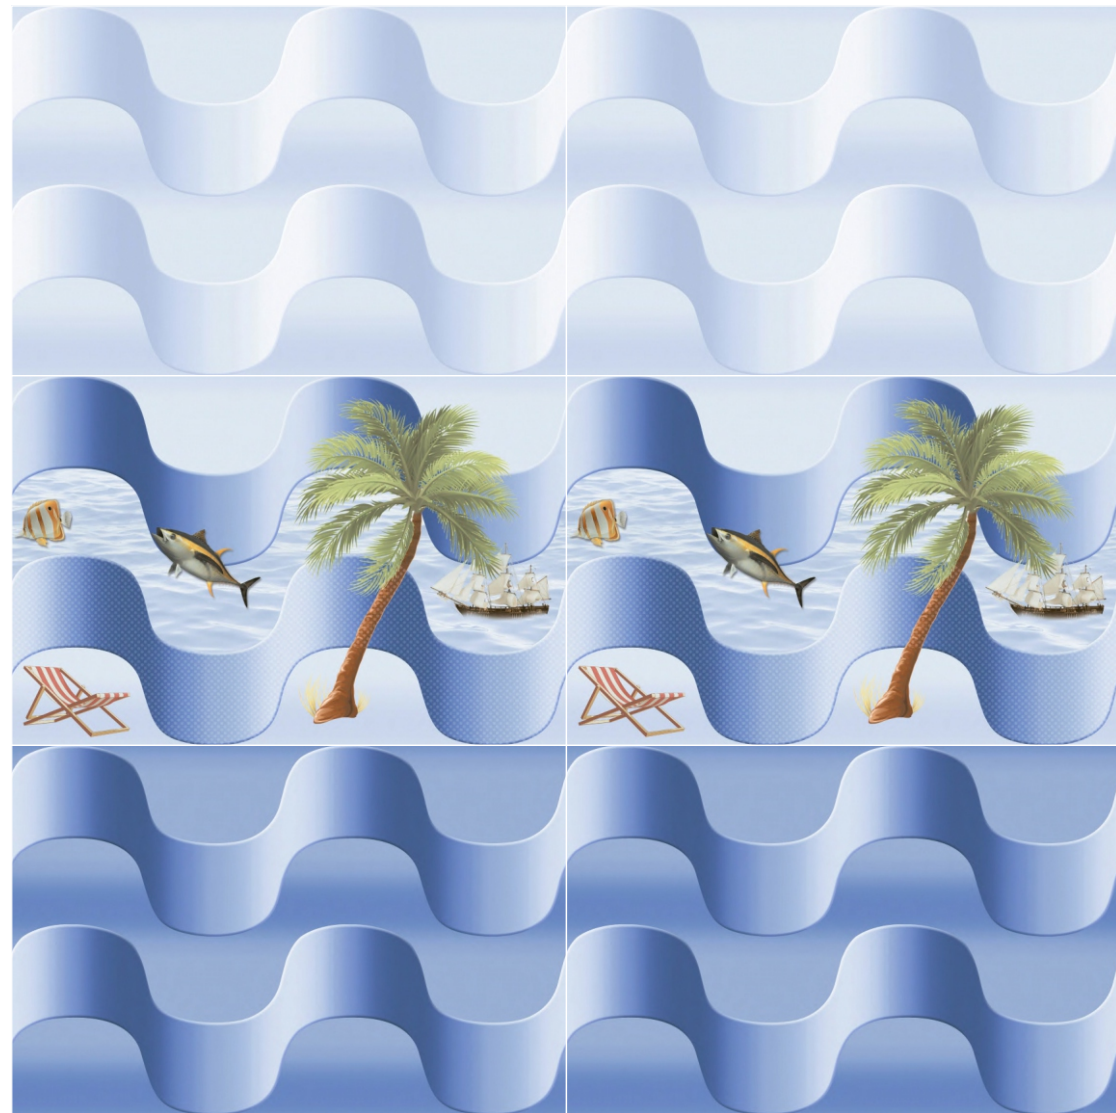

Glossy
FINISH

AZURA
INTERNATIONAL