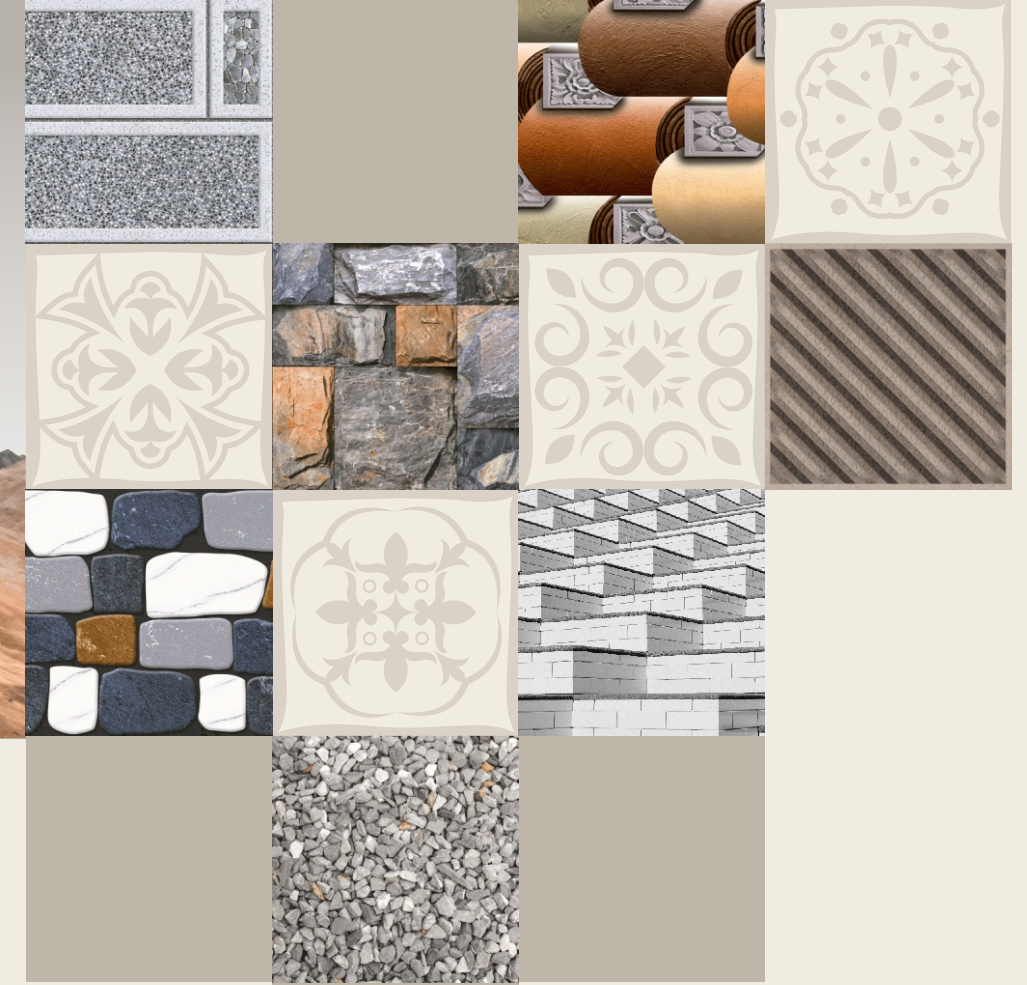

The Ethereal Beauty

Technical Features:

Random
design

Use 3mm
Space

High
Definition

Digital
tech.

Wall
Tiles