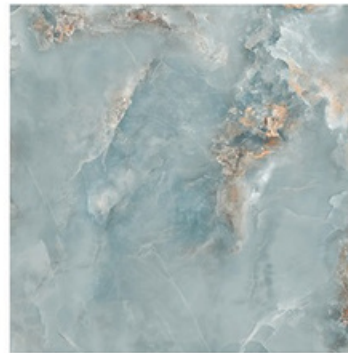

**next
generation
marble
slab**

ALMOND GREEN

SP.COLOUR

RANDOM

AQUAMARINA

SP.COLOUR

RANDOM

BRECCIA AURORA