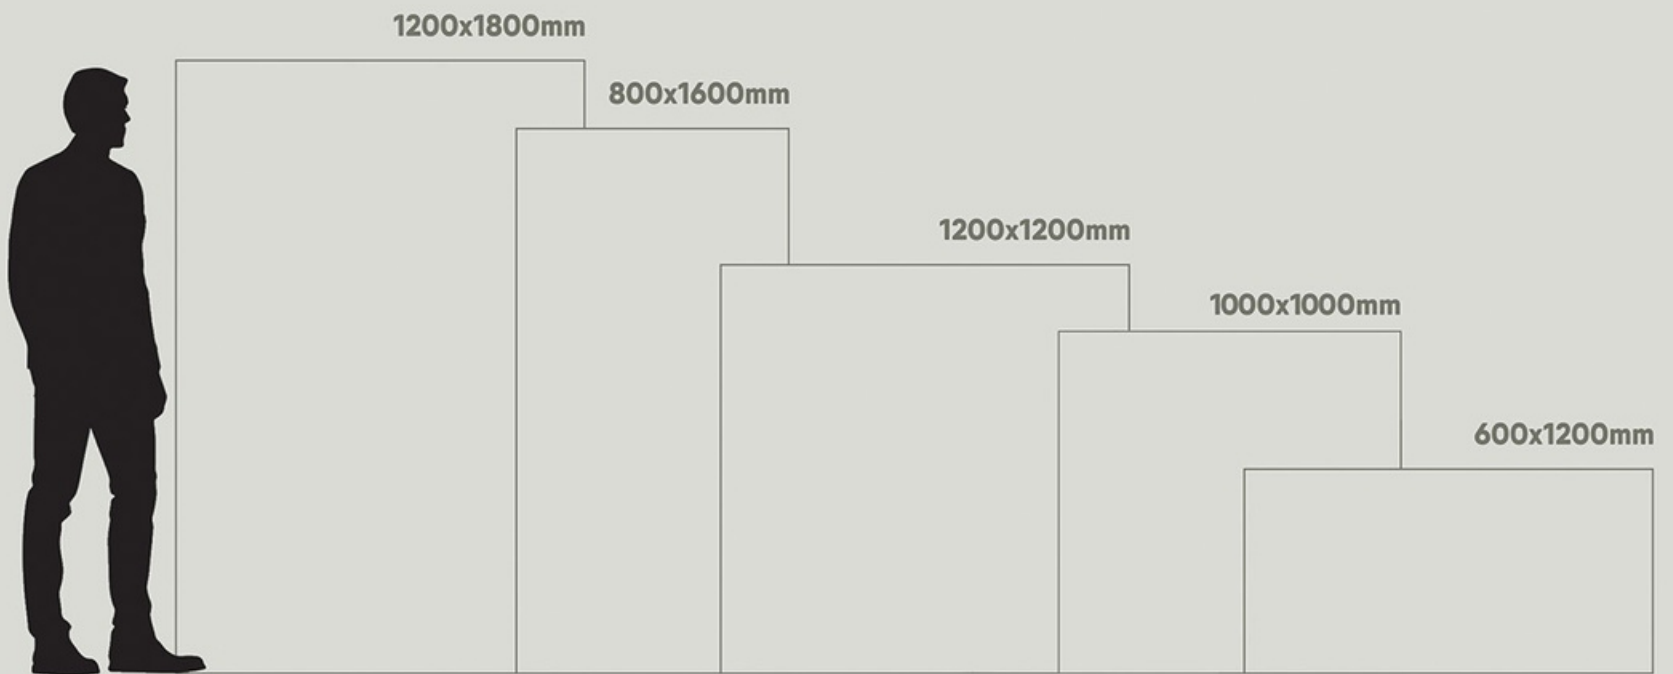

1200x1200 —

1000x1000 —

AZURA

INTERNATIONAL

CREATIVE
FROM
ITS
CORE

1200x1200mm

1000x1000mm

fantastic formats

Taking into account the new demands of the world of architecture and interior design, we are launching new formats of slim slab marble tiles in large dimensions of 120x120cm & 100x100cm by expanding its range of technical solutions & innovation for better lifestyle.