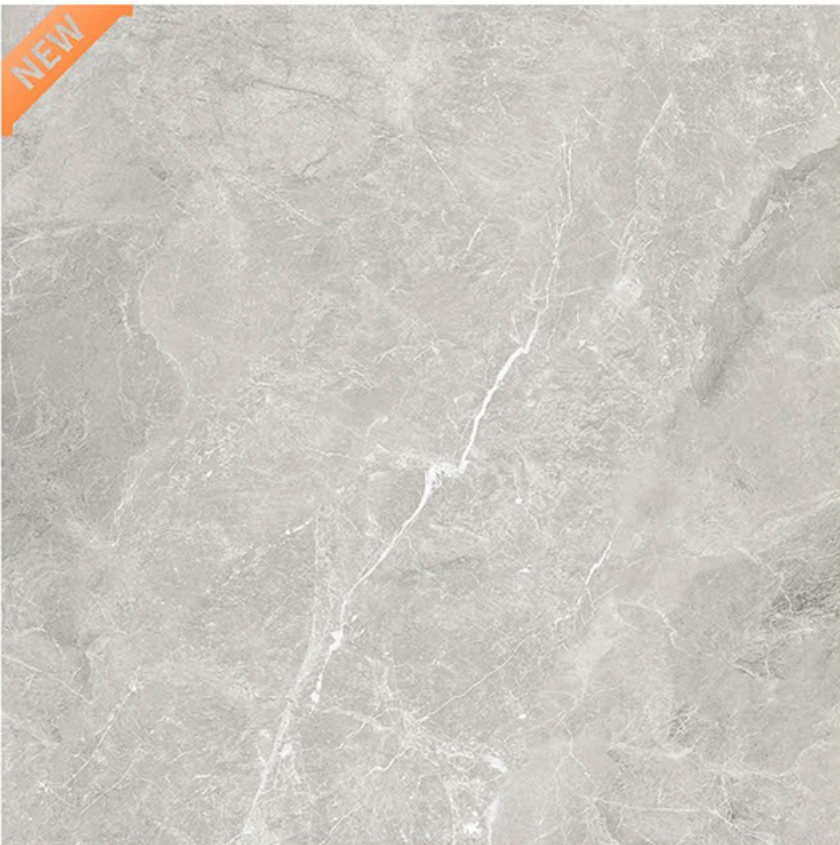

TORINA GREY

GLOSSY

NEW