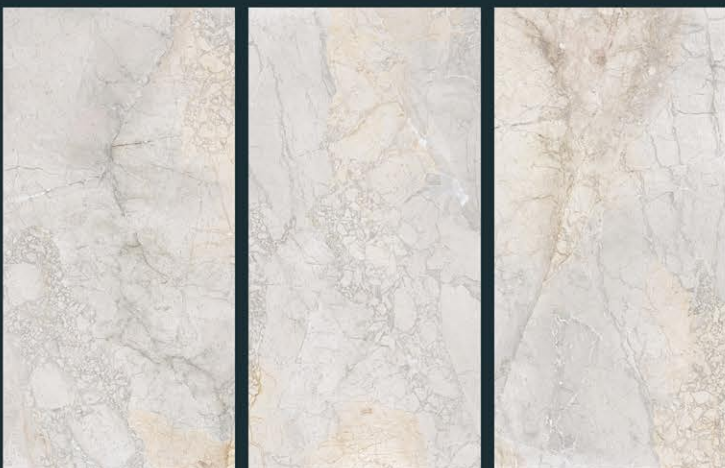

Finish :
Carving

Random :
4

AZURA
INTERNATIONAL

CR BRONZETTO BIANCO

Size :
600 X 1200 MM

Finish :
Carving

Random :
4

AZURA
INTERNATIONAL